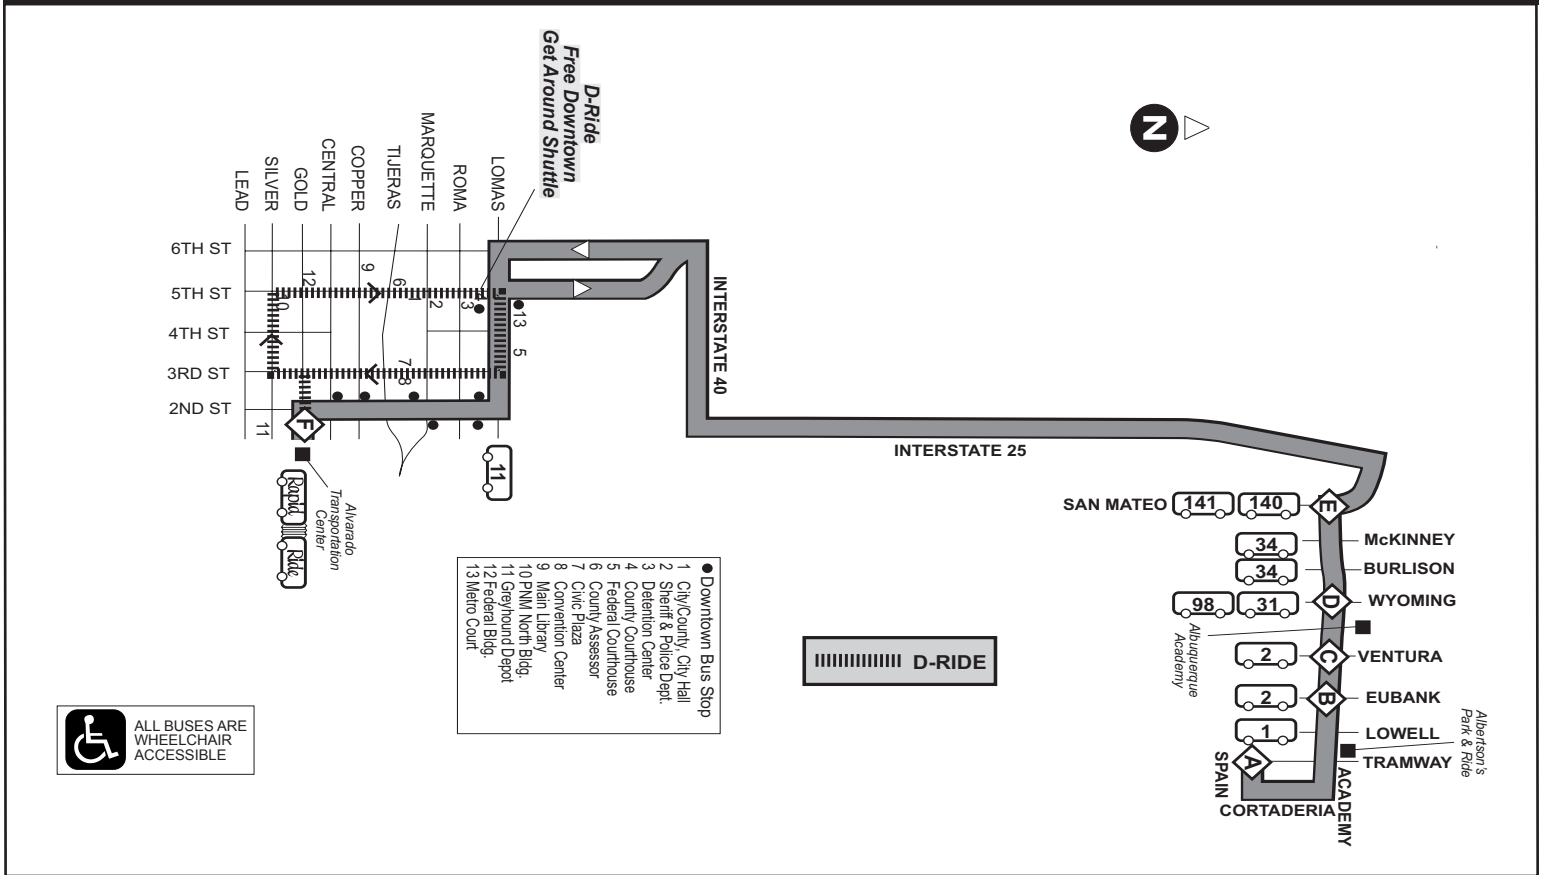

Route 93 / Ruta 93 Academy Commuter

Effective: 8/10/2013

Route 93 - Weekday West / Southbound

| | | | | | |
|-----------------|------------------|-------------------|-------------------|---------------------|--------------------------------|
| A | B | C | D | E | F |
| SPAIN & TRAMWAY | ACADEMY & EUBANK | ACADEMY & VENTURA | ACADEMY & WYOMING | ACADEMY & SAN MATEO | ALVARADO TRANSPORTATION CENTER |
| 6:06a | 6:13a | 6:15a | 6:18a | 6:22a | 6:41a |
| 7:03a | 7:11a | 7:14a | 7:17a | 7:21a | 7:41a |

Route 93 - Weekday North / Eastbound

| | | | | | |
|--------------------------------|---------------------|-------------------|-------------------|------------------|-----------------|
| F | E | D | C | B | A |
| ALVARADO TRANSPORTATION CENTER | ACADEMY & SAN MATEO | ACADEMY & WYOMING | ACADEMY & VENTURA | ACADEMY & EUBANK | SPAIN & TRAMWAY |
| 4:15p | 4:34p | 4:41p | 4:43p | 4:46p | 4:54p |
| 5:15p | 5:35p | 5:42p | 5:44p | 5:47p | 5:55p |