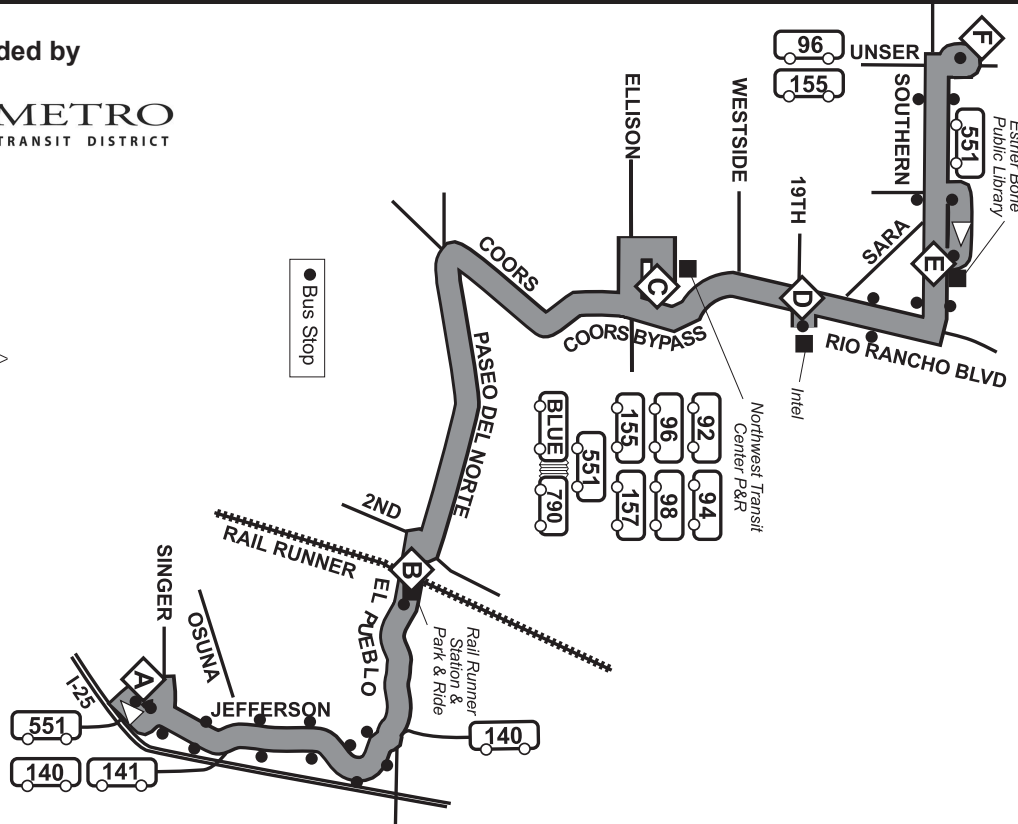

Route / Ruta 251

Effective: 8/1/2022

Rio Rancho-Albuquerque / Rail Runner Connection

Route funded by

RIO METRO
REGIONAL TRANSIT DISTRICT

Route 251- Weekday North / Westbound

CENTURY RIO 24 THEATER	EL PUEBLO STATION	NORTHWEST TRANSIT CENTER P&R	INTEL	SOUTHERN & PINETREE	SOUTHERN & UNSER
A	B	C	D	E	F
5:07p	5:26p	5:35p	5:53p	6:01p	6:08p
5:52p	6:10p	6:17p	6:31p	6:39p	6:45p

Route 251- Weekday East / Southbound

SOUTHERN & UNSER	SOUTHERN & PINETREE	INTEL	NORTHWEST TRANSIT CENTER P&R	EL PUEBLO STATION	CENTURY RIO 24 THEATER
F	E	D	C	B	A
5:45a	5:53a	6:01a	6:07a	6:27a	6:35a
6:44a	6:52a	7:00a	7:06a	7:27a	7:37a

Temporary service due to COVID-19