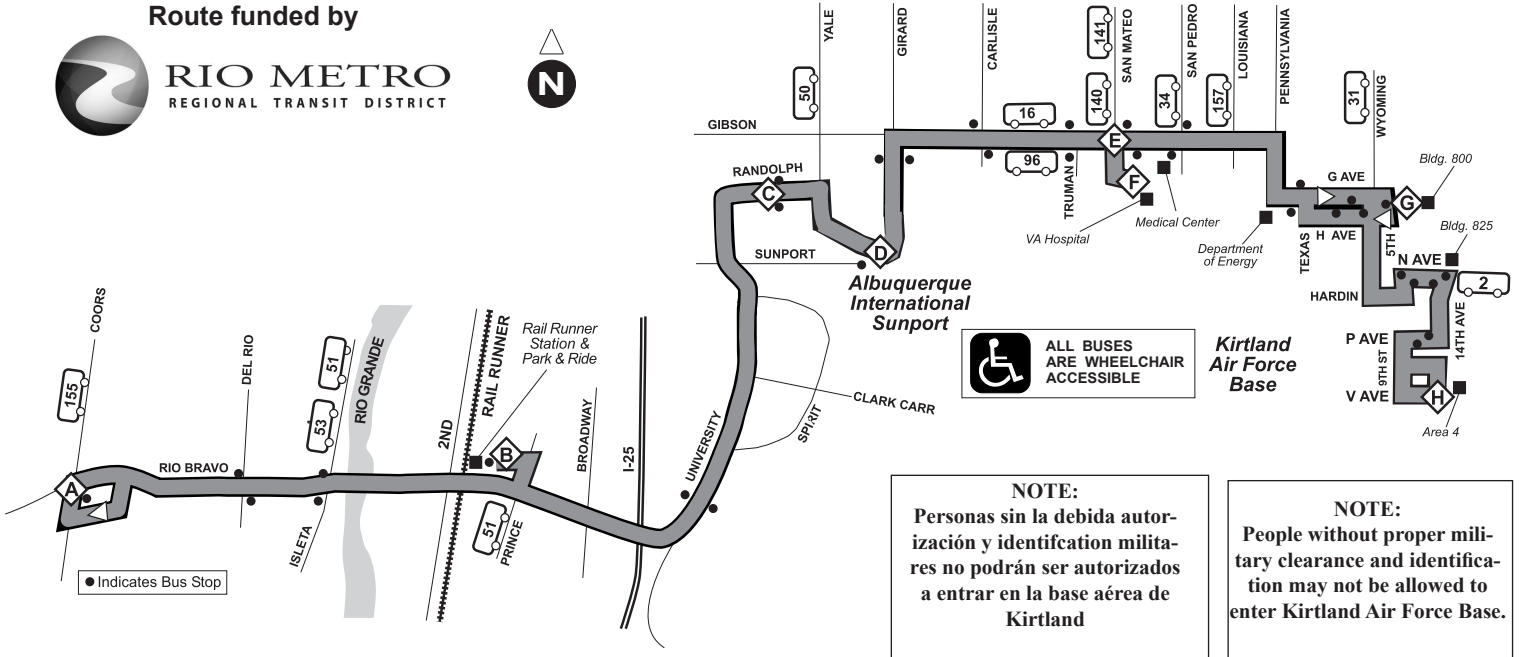

Route / Ruta 222 Rio Bravo - Sunport - Kirtland

Effective: 8/1/2022

Route funded by

RIO METRO
REGIONAL TRANSIT DISTRICT

NOTE:
Personas sin la debida autorizacion y identificacion militar no podran ser autorizados a entrar en la base aerea de Kirtland

NOTE:
People without proper military clearance and identification may not be allowed to enter Kirtland Air Force Base.

Route 222 - Weekday Eastbound

COORS & RIO BRAVO	RAIL RUNNER STATION	RANDOLPH & BUENA VISTA	AIRPORT	GIBSON & SAN MATEO	V.A. HOSPITAL	BUILDING 800	AREA 4
A	B	C	D	E	F	G	H
5:55a	6:05a	6:21a	6:24a	6:31a	6:41a	6:51a
6:51a	7:01a	7:17a	7:20a	7:27a	7:37a	7:47a

Route 222 - Weekday Westbound

COORS & RIO BRAVO	RAIL RUNNER STATION	RANDOLPH & BUENA VISTA	AIRPORT	V.A. HOSPITAL	GIBSON & SAN MATEO	BUILDING 800	AREA 4
A	B	C	D	E	F	G	H
5:03p	4:50p	4:43p	4:25p	4:17p	4:07p	4:00p
6:14p	6:01p	5:54p	5:36p	5:28p	5:18p	5:11p