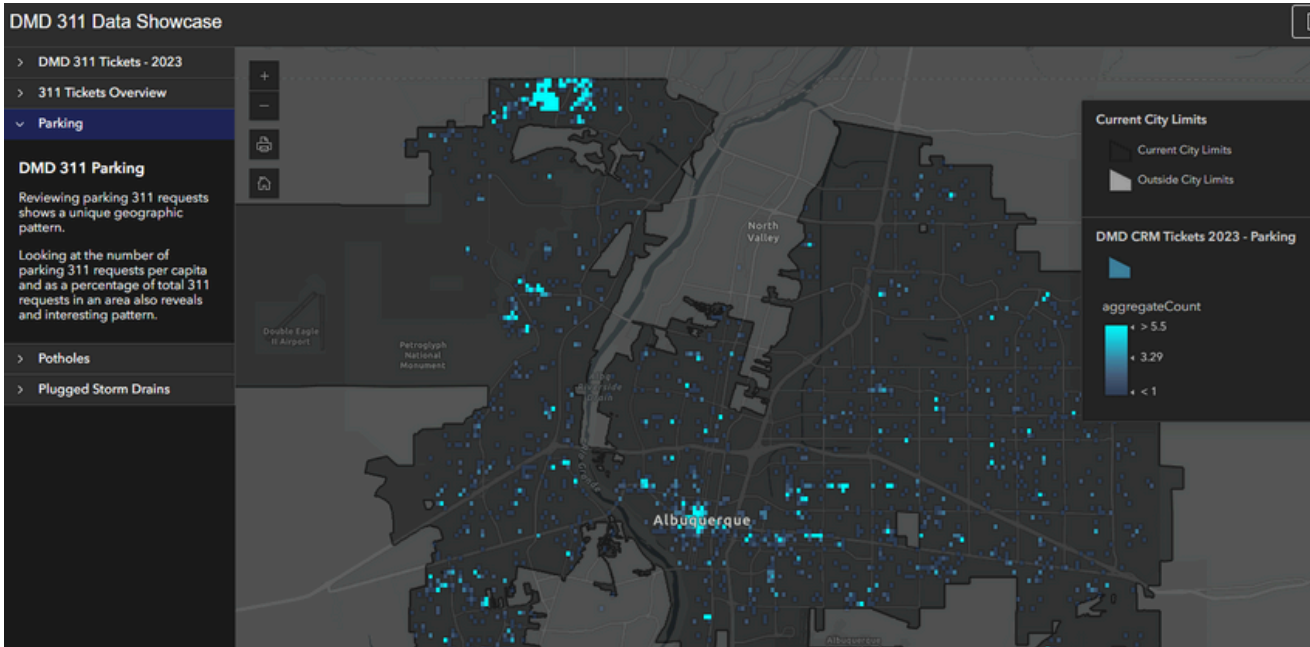

Department of Municipal Development (DMD) 311 Data Showcase

DMD 311 Parking

Reviewing parking 311 requests shows a unique geographic pattern.

Looking at the number of parking 311 requests per capita and as a percentage of total 311 requests in an area also reveals an interesting pattern.

DMD 311 Tickets in 2023

An animated map of all 311 tickets completed by DMD staff in 2023. Each dot indicates a ticket completed by a DMD employee.

Press the play button to show the work orders over the course of the year.