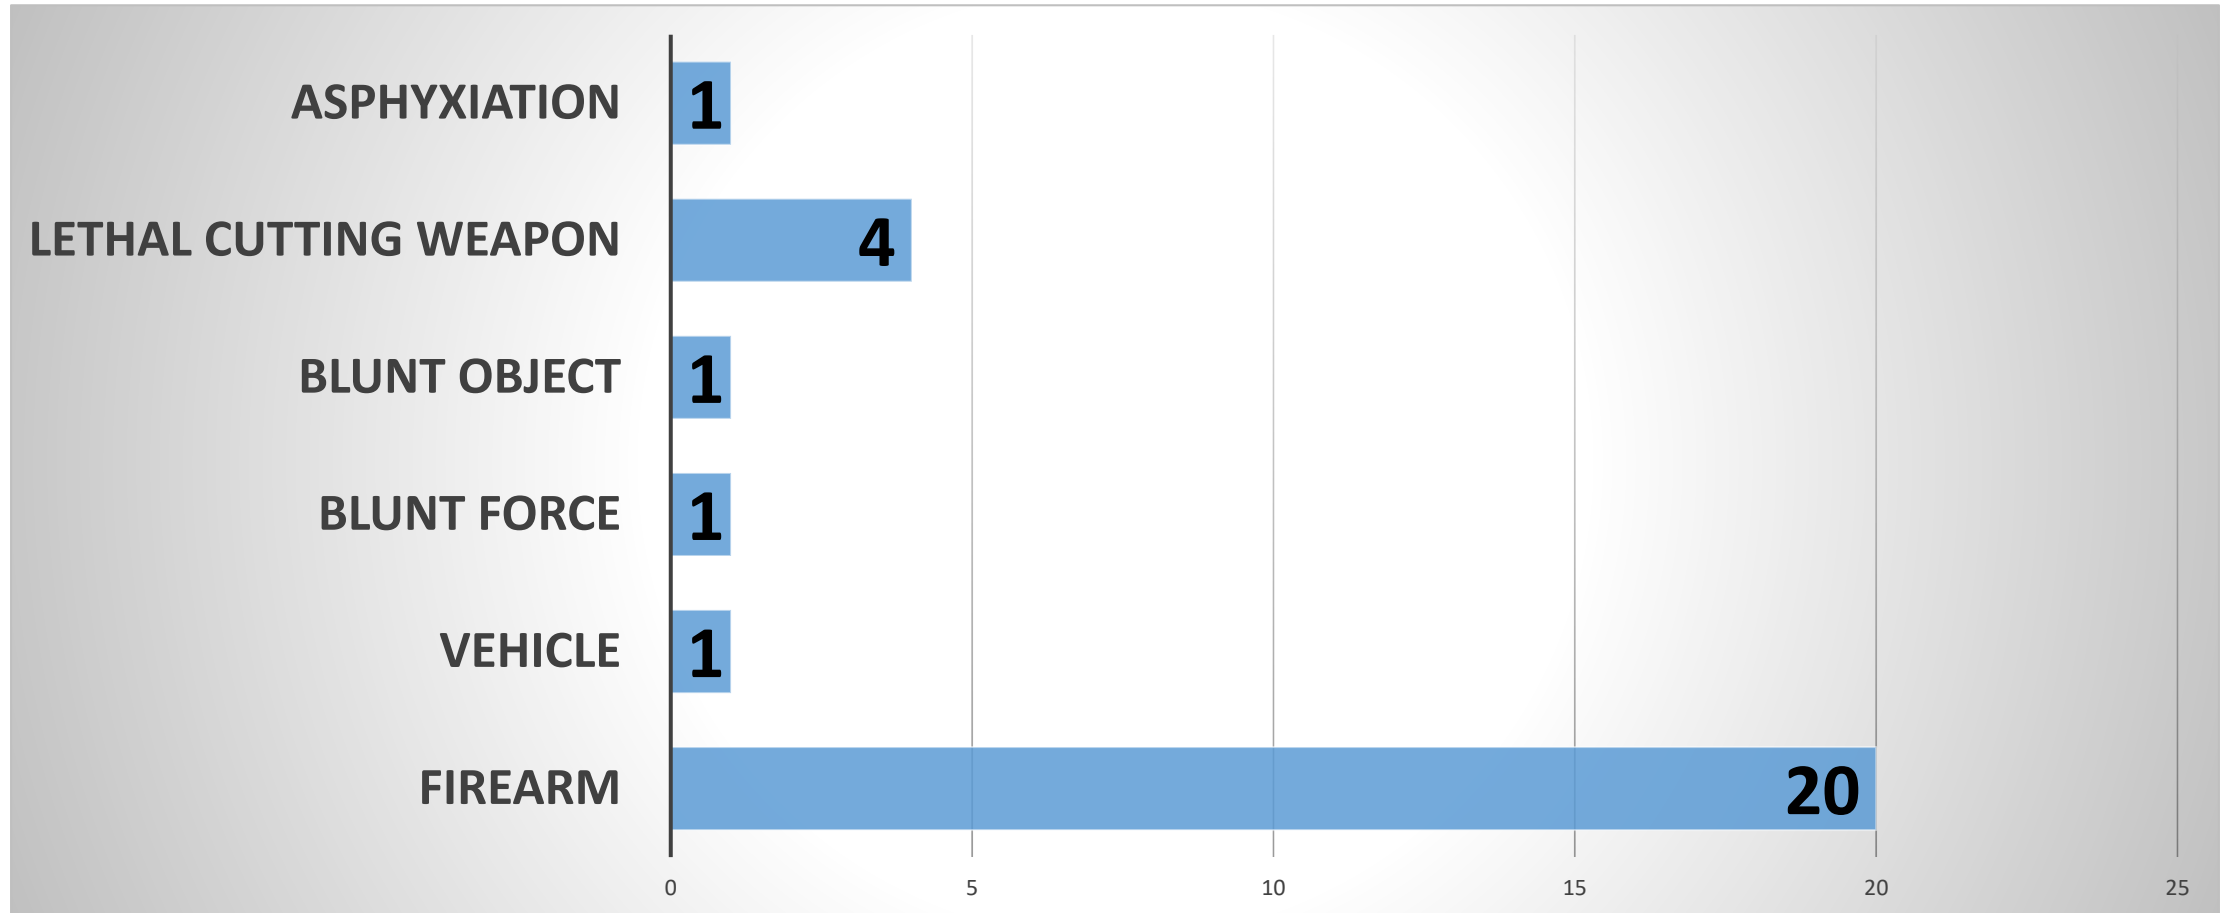

Number of Homicides

- **Total Homicides: 28 Victims**
 - 2023 Homicides: 31 victims
 - 2022 Homicides: 31 victims
- **Total Homicide Cases: 28 cases**

Investigation Updates

2 homicides in the last 7 days

Justifiable Homicide Investigations

2 cases being investigated as justifiable homicides

- 120 La Plata Rd NW on 4/9/2024
- 557 Tramway Blvd. NE on 4/20/2024

Homicide Case Motivation 2024 YTD

As of April 26, 2024

Weapon Used in Homicides YTD

As of April 26, 2024

January 2024 Homicides

7 cases, 7 victims (7 solved)

DATE	LOCATION	APD CASE	STATUS	Victims	Suspects	Motivation	Weapon
1/11/2024	4047 Montgomery Blvd NE	24-0002963	Solved	1	1	Individual Disrespect	Firearm
1/12/2024	5700 Bogart St NW	24-0003325	Solved	1	1	Individual Disrespect	Vehicle
1/13/2024	2221 Lomas Blvd NE	24-0003361	Solved	1	4	Individual Disrespect	Child Abuse
1/17/2024	7817 Central Ave NE	24-0004667	Solved	1	1	Individual Disrespect	Firearm
1/18/2024	1101 Palomas Dr SE	24-0004939	Solved	1	1	Domestic Violence	Firearm
1/26/2024	1830 Lomas Blvd NE	24-0007240	Solved	1	1	Individual Disrespect	Lethal Cutting Instrument
1/27/2024	8715 Central Ave NW	24-0007499	Solved	1	1	Road Rage	Lethal Cutting Instrument