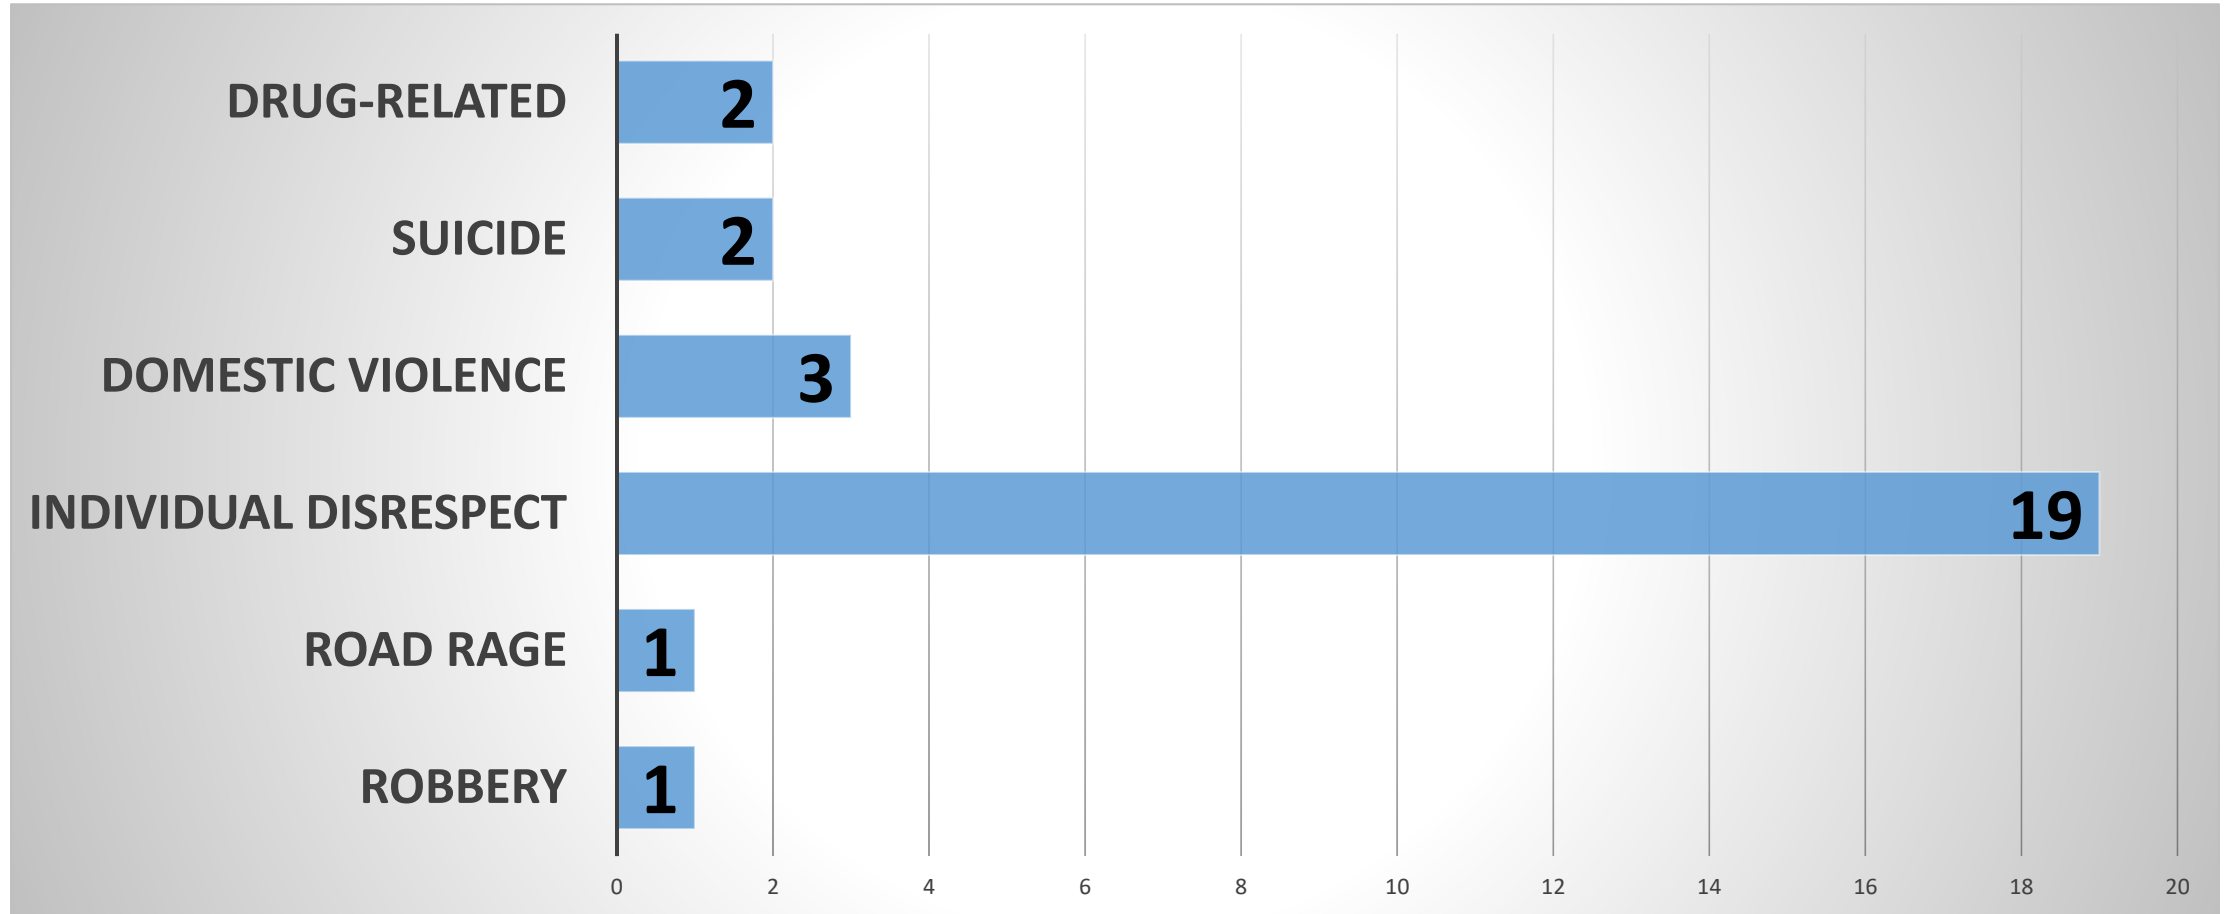

Number of Homicides

- **Total Homicides: 28 Victims**
 - 2023 Homicides: 31 victims
 - 2022 Homicides: 31 victims
- **Total Homicide Cases: 28 cases**

Investigation Updates

2 homicides in the last 7 days

Investigation of Previous Year Cases

8 previous-year cases solved/closed in 2024

- 2 cases from 2023 solved in 2024
- 1 case from 2021 solved in 2024
- 3 cases from 2020 solved in 2024
- 1 case from 2021 solved in 2024
- 1 case from 2017 solved in 2024

16 suspects charged in those solved cases

2 suspects charged or arrested from cases solved in previous years

- 1 suspect charged and arrested from 2022 case
- 1 suspect charged and arrested from 2021 case

Justifiable Homicide Investigations

2 cases being investigated as justifiable homicides

- 120 La Plata Rd NW on 4/9/2024
- 557 Tramway Blvd. NE on 4/20/2024

Homicide Case Motivation 2024 YTD

As of April 26, 2024