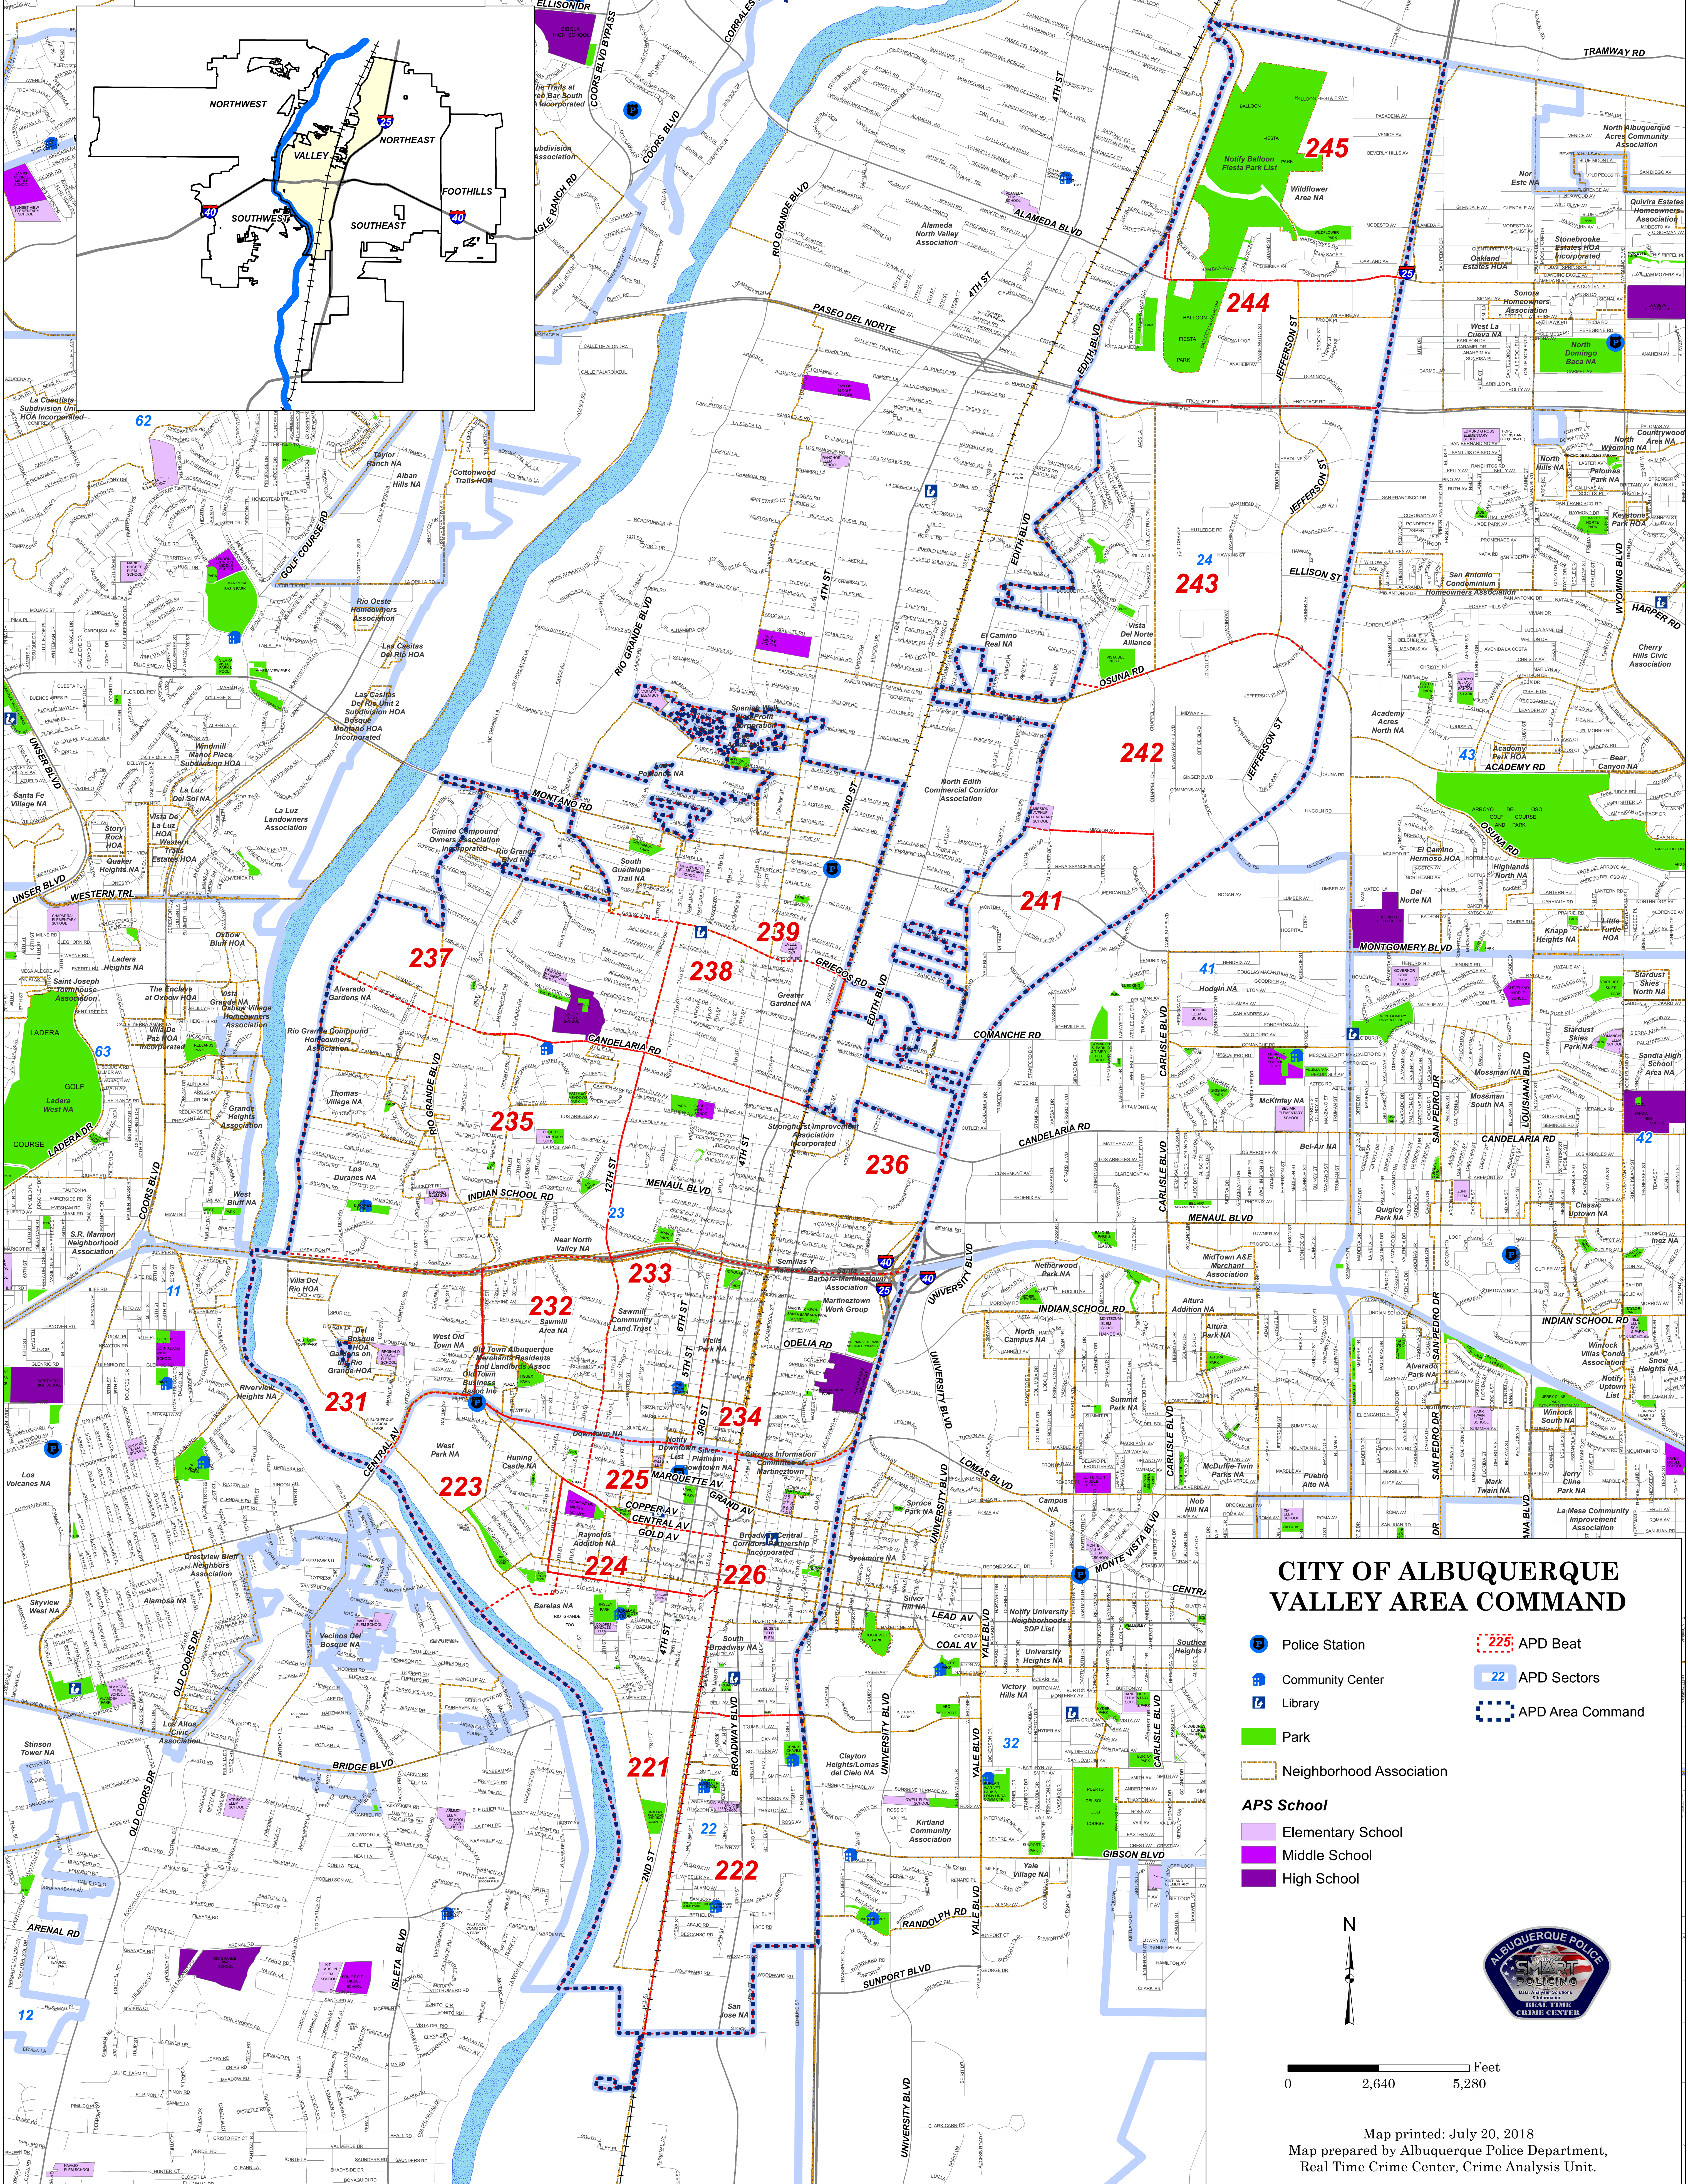

CITY OF ALBUQUERQUE AREA COMMAND SITE INDEX MAP

CITY OF ALBUQUERQUE VALLEY AREA COMMAND

- Police Station
- Community Center
- Library
- Park
- Neighborhood Association
- Elementary School
- Middle School
- High School
- 225 APD Beat
- 22 APD Sectors
- APD Area Command

APS School

- Elementary School
- Middle School
- High School

N

0 2,640 5,280 Feet

Map printed: July 20, 2018
Map prepared by Albuquerque Police Department,
Real Time Crime Center, Crime Analysis Unit.