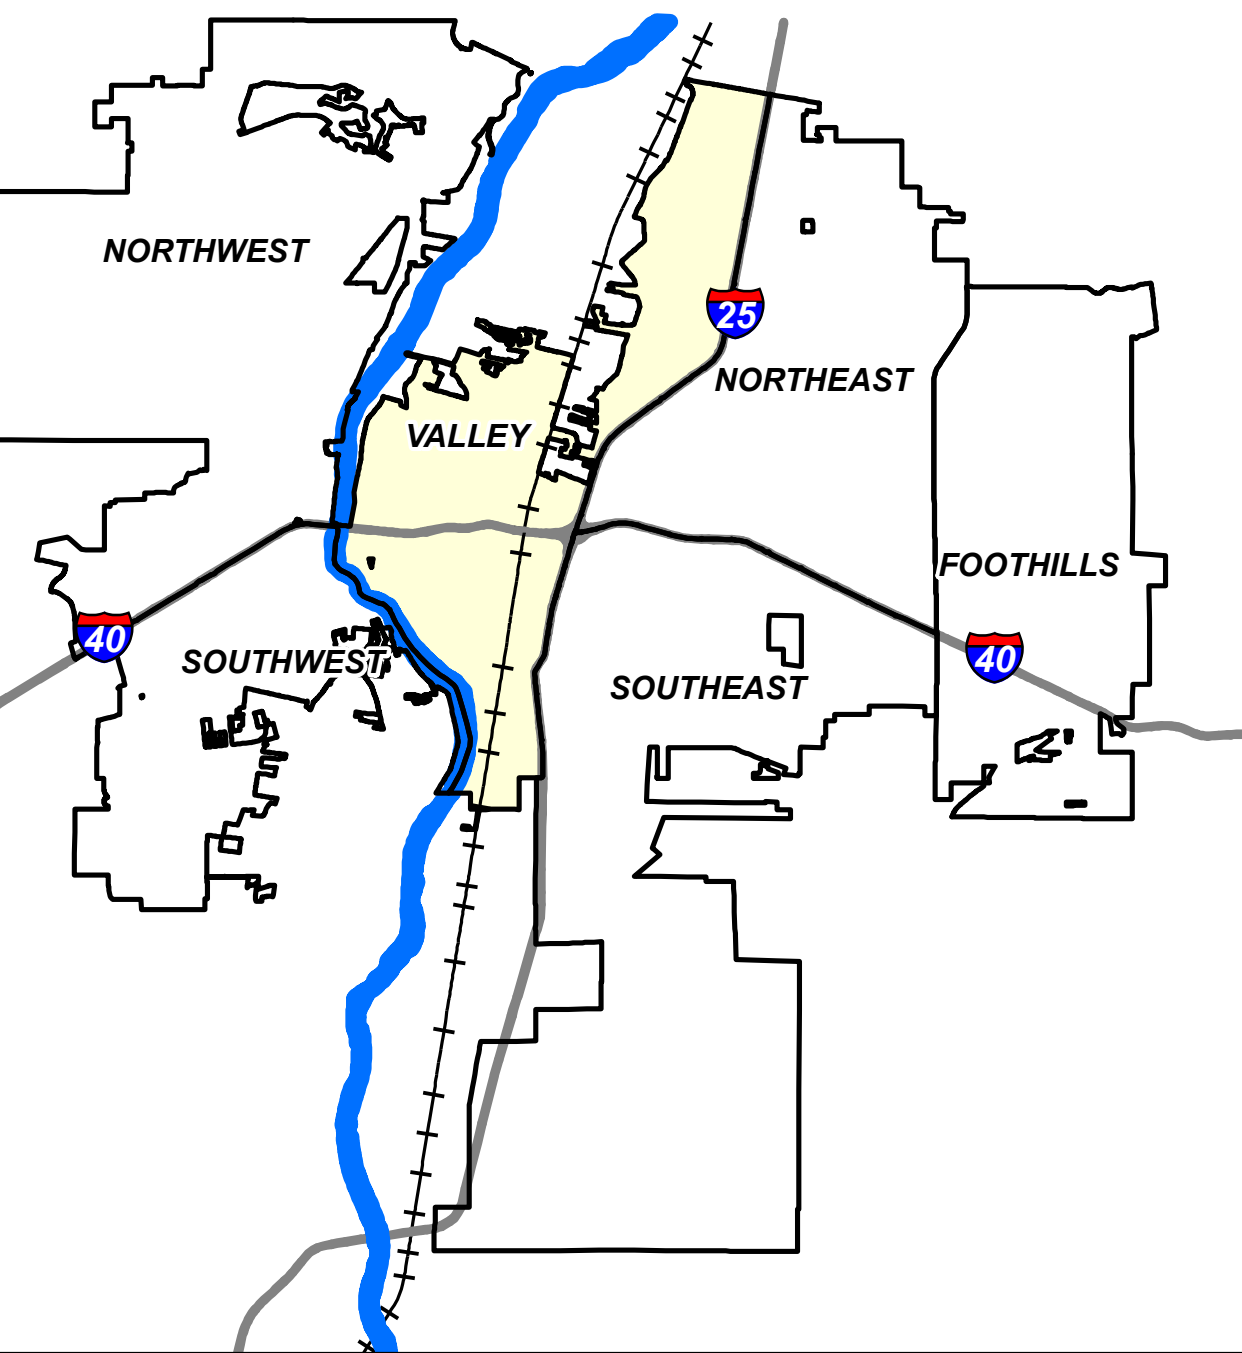

CITY OF ALBUQUERQUE AREA COMMAND SITE INDEX MAP

CITY OF ALBUQUERQUE VALLEY AREA COMMAND

- Police Station
- Community Center
- Library
- Park
- Neighborhood Association
- Elementary School
- Middle School
- High School
- 225 APD Beat
- 22 APD Sectors
- APD Area Command

APS School

- Elementary School
- Middle School
- High School

N

0 2,640 5,280 Feet

Map printed: July 20, 2018
Map prepared by Albuquerque Police Department,
Real Time Crime Center, Crime Analysis Unit.