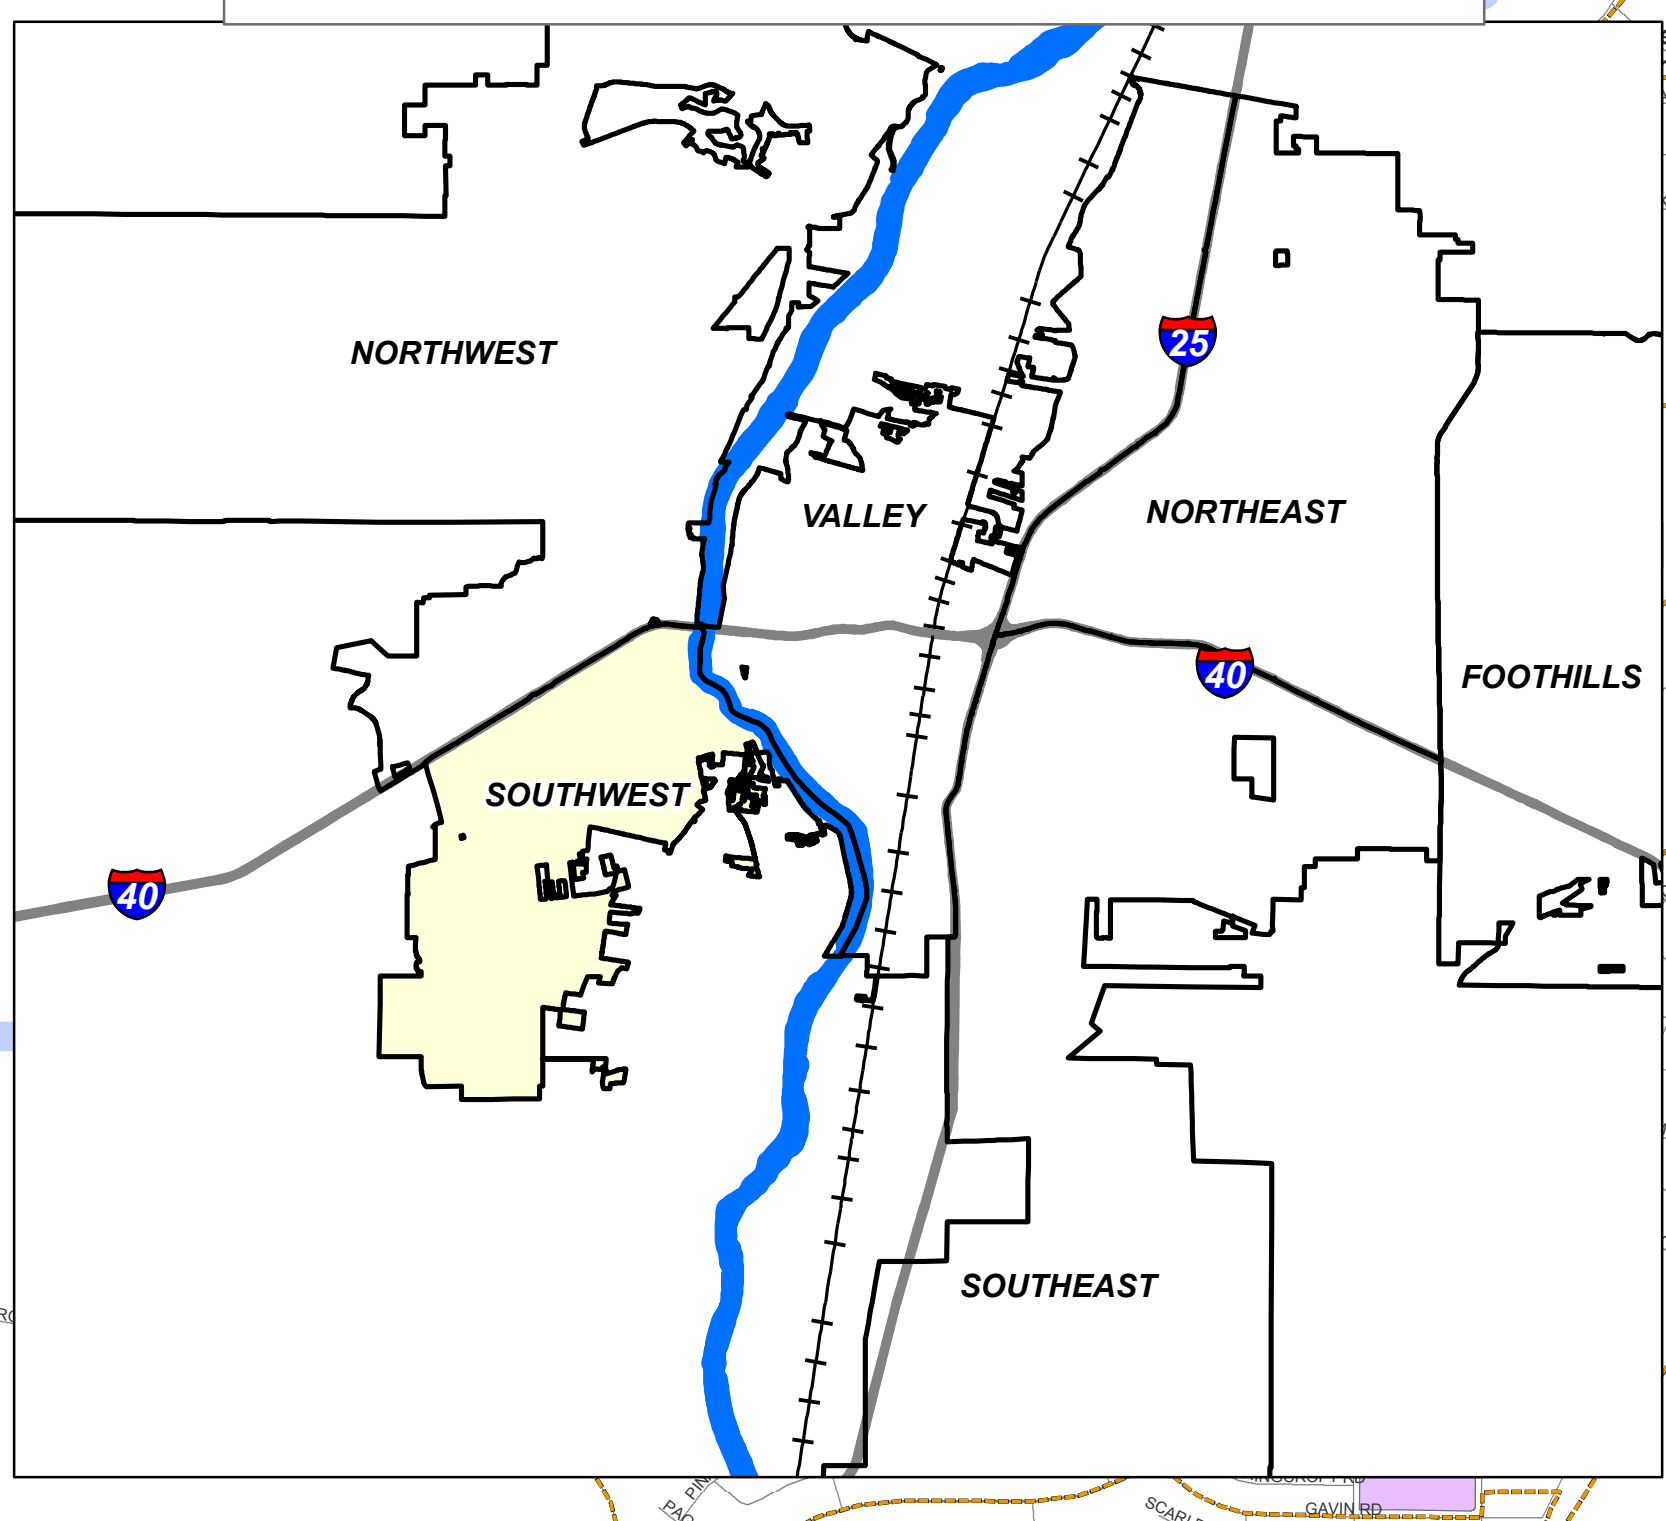

CITY OF ALBUQUERQUE AREA COMMAND SITE INDEX MAP

CITY OF ALBUQUERQUE SOUTHWEST AREA COMMAND

- Police Station
- Community Center
- Library
- Park
- Neighborhood Association
- APD Beat
- APD Sectors
- APD Area Command
- APS School**
 - Elementary School
 - Middle School
 - High School

Map printed: July 20, 2018
 Map prepared by Albuquerque Police Department,
 Real Time Crime Center, Crime Analysis Unit.