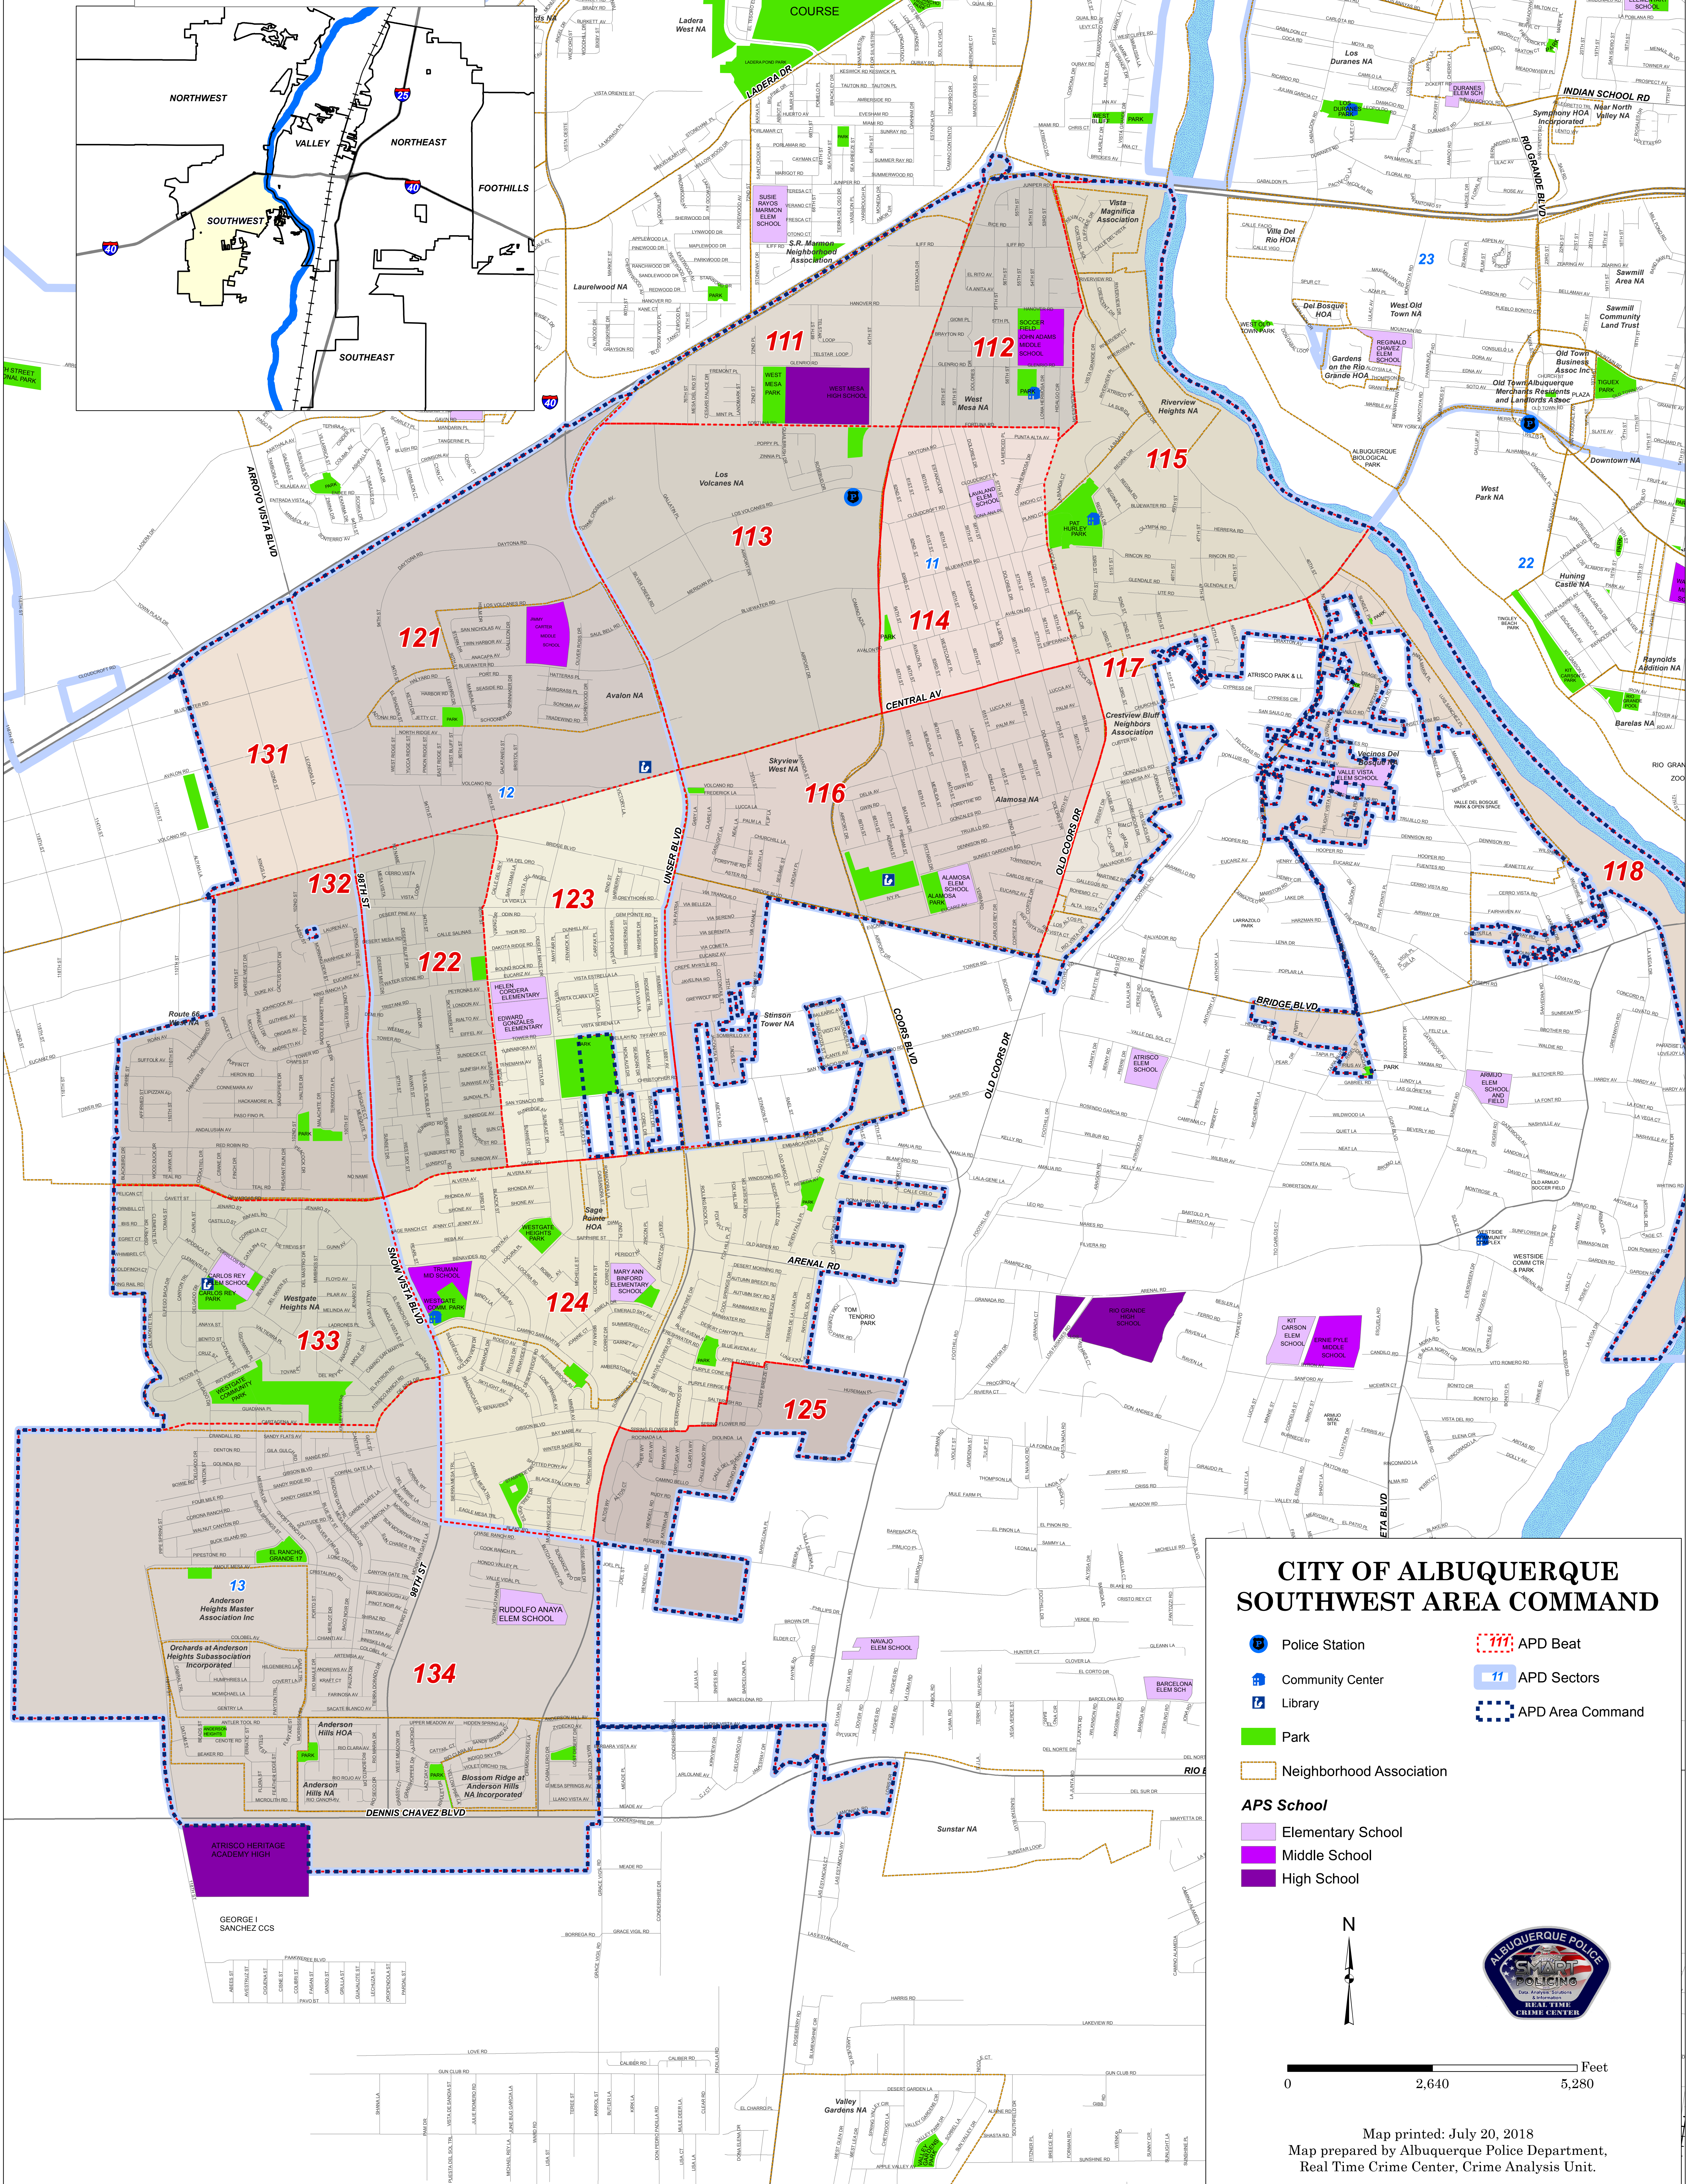

CITY OF ALBUQUERQUE AREA COMMAND SITE INDEX MAP

CITY OF ALBUQUERQUE SOUTHWEST AREA COMMAND

- Police Station
- Community Center
- Library
- Park
- Neighborhood Association
- APD Beat
- APD Sectors
- APD Area Command
- APS School**
 - Elementary School
 - Middle School
 - High School

Map printed: July 20, 2018
 Map prepared by Albuquerque Police Department,
 Real Time Crime Center, Crime Analysis Unit.