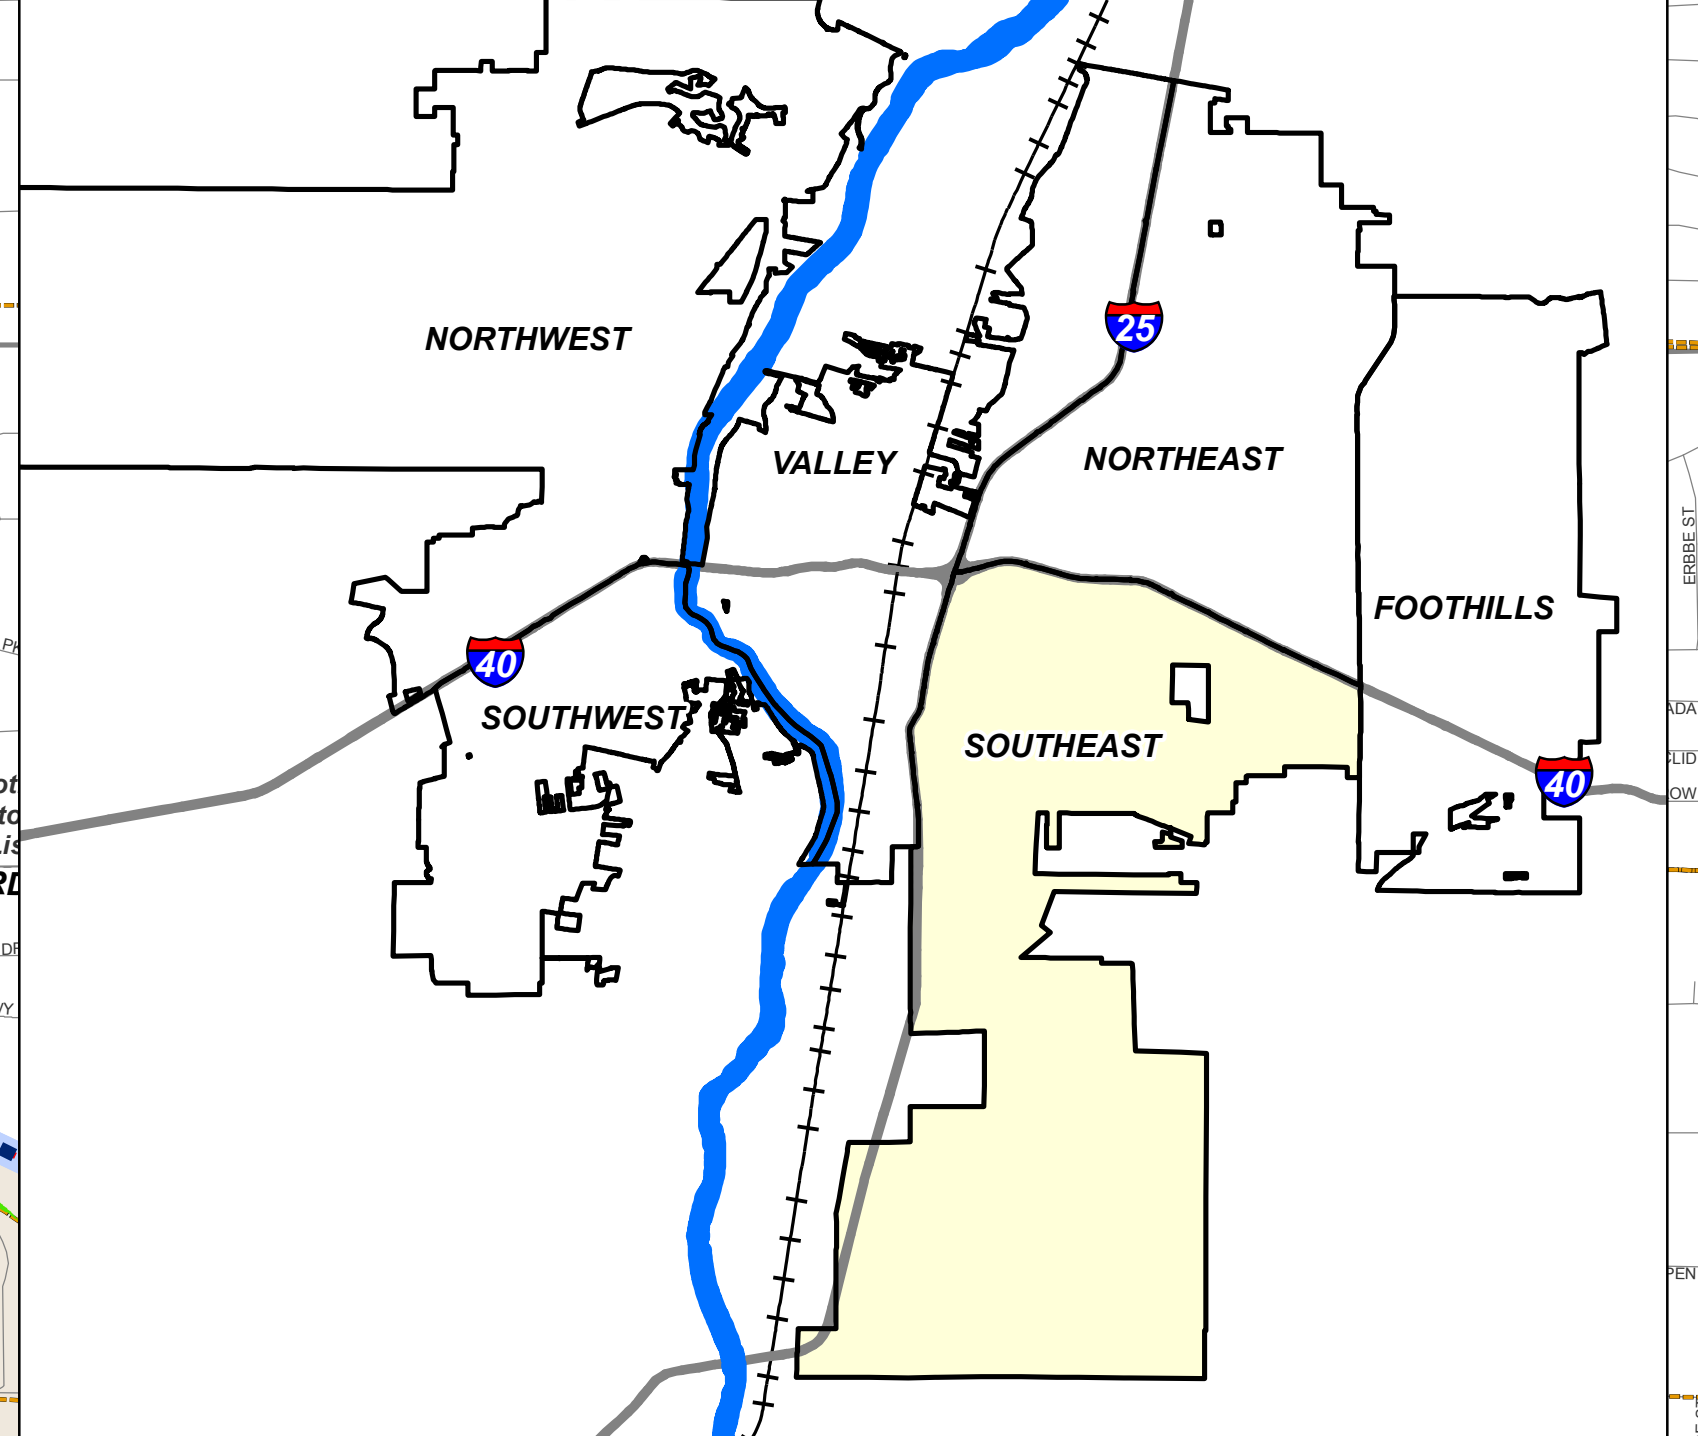

CITY OF ALBUQUERQUE AREA COMMAND SITE INDEX MAP

CITY OF ALBUQUERQUE SOUTHEAST AREA COMMAND

- Police Station
- Community Center
- Library
- Park
- Neighborhood Association
- APS School**
 - Elementary School
 - Middle School
 - High School
- 327** APD Beat
- 32** APD Sectors
- APD Area Command

Map printed: July 20, 2018
 Map prepared by Albuquerque Police Department,
 Real Time Crime Center, Crime Analysis Unit.