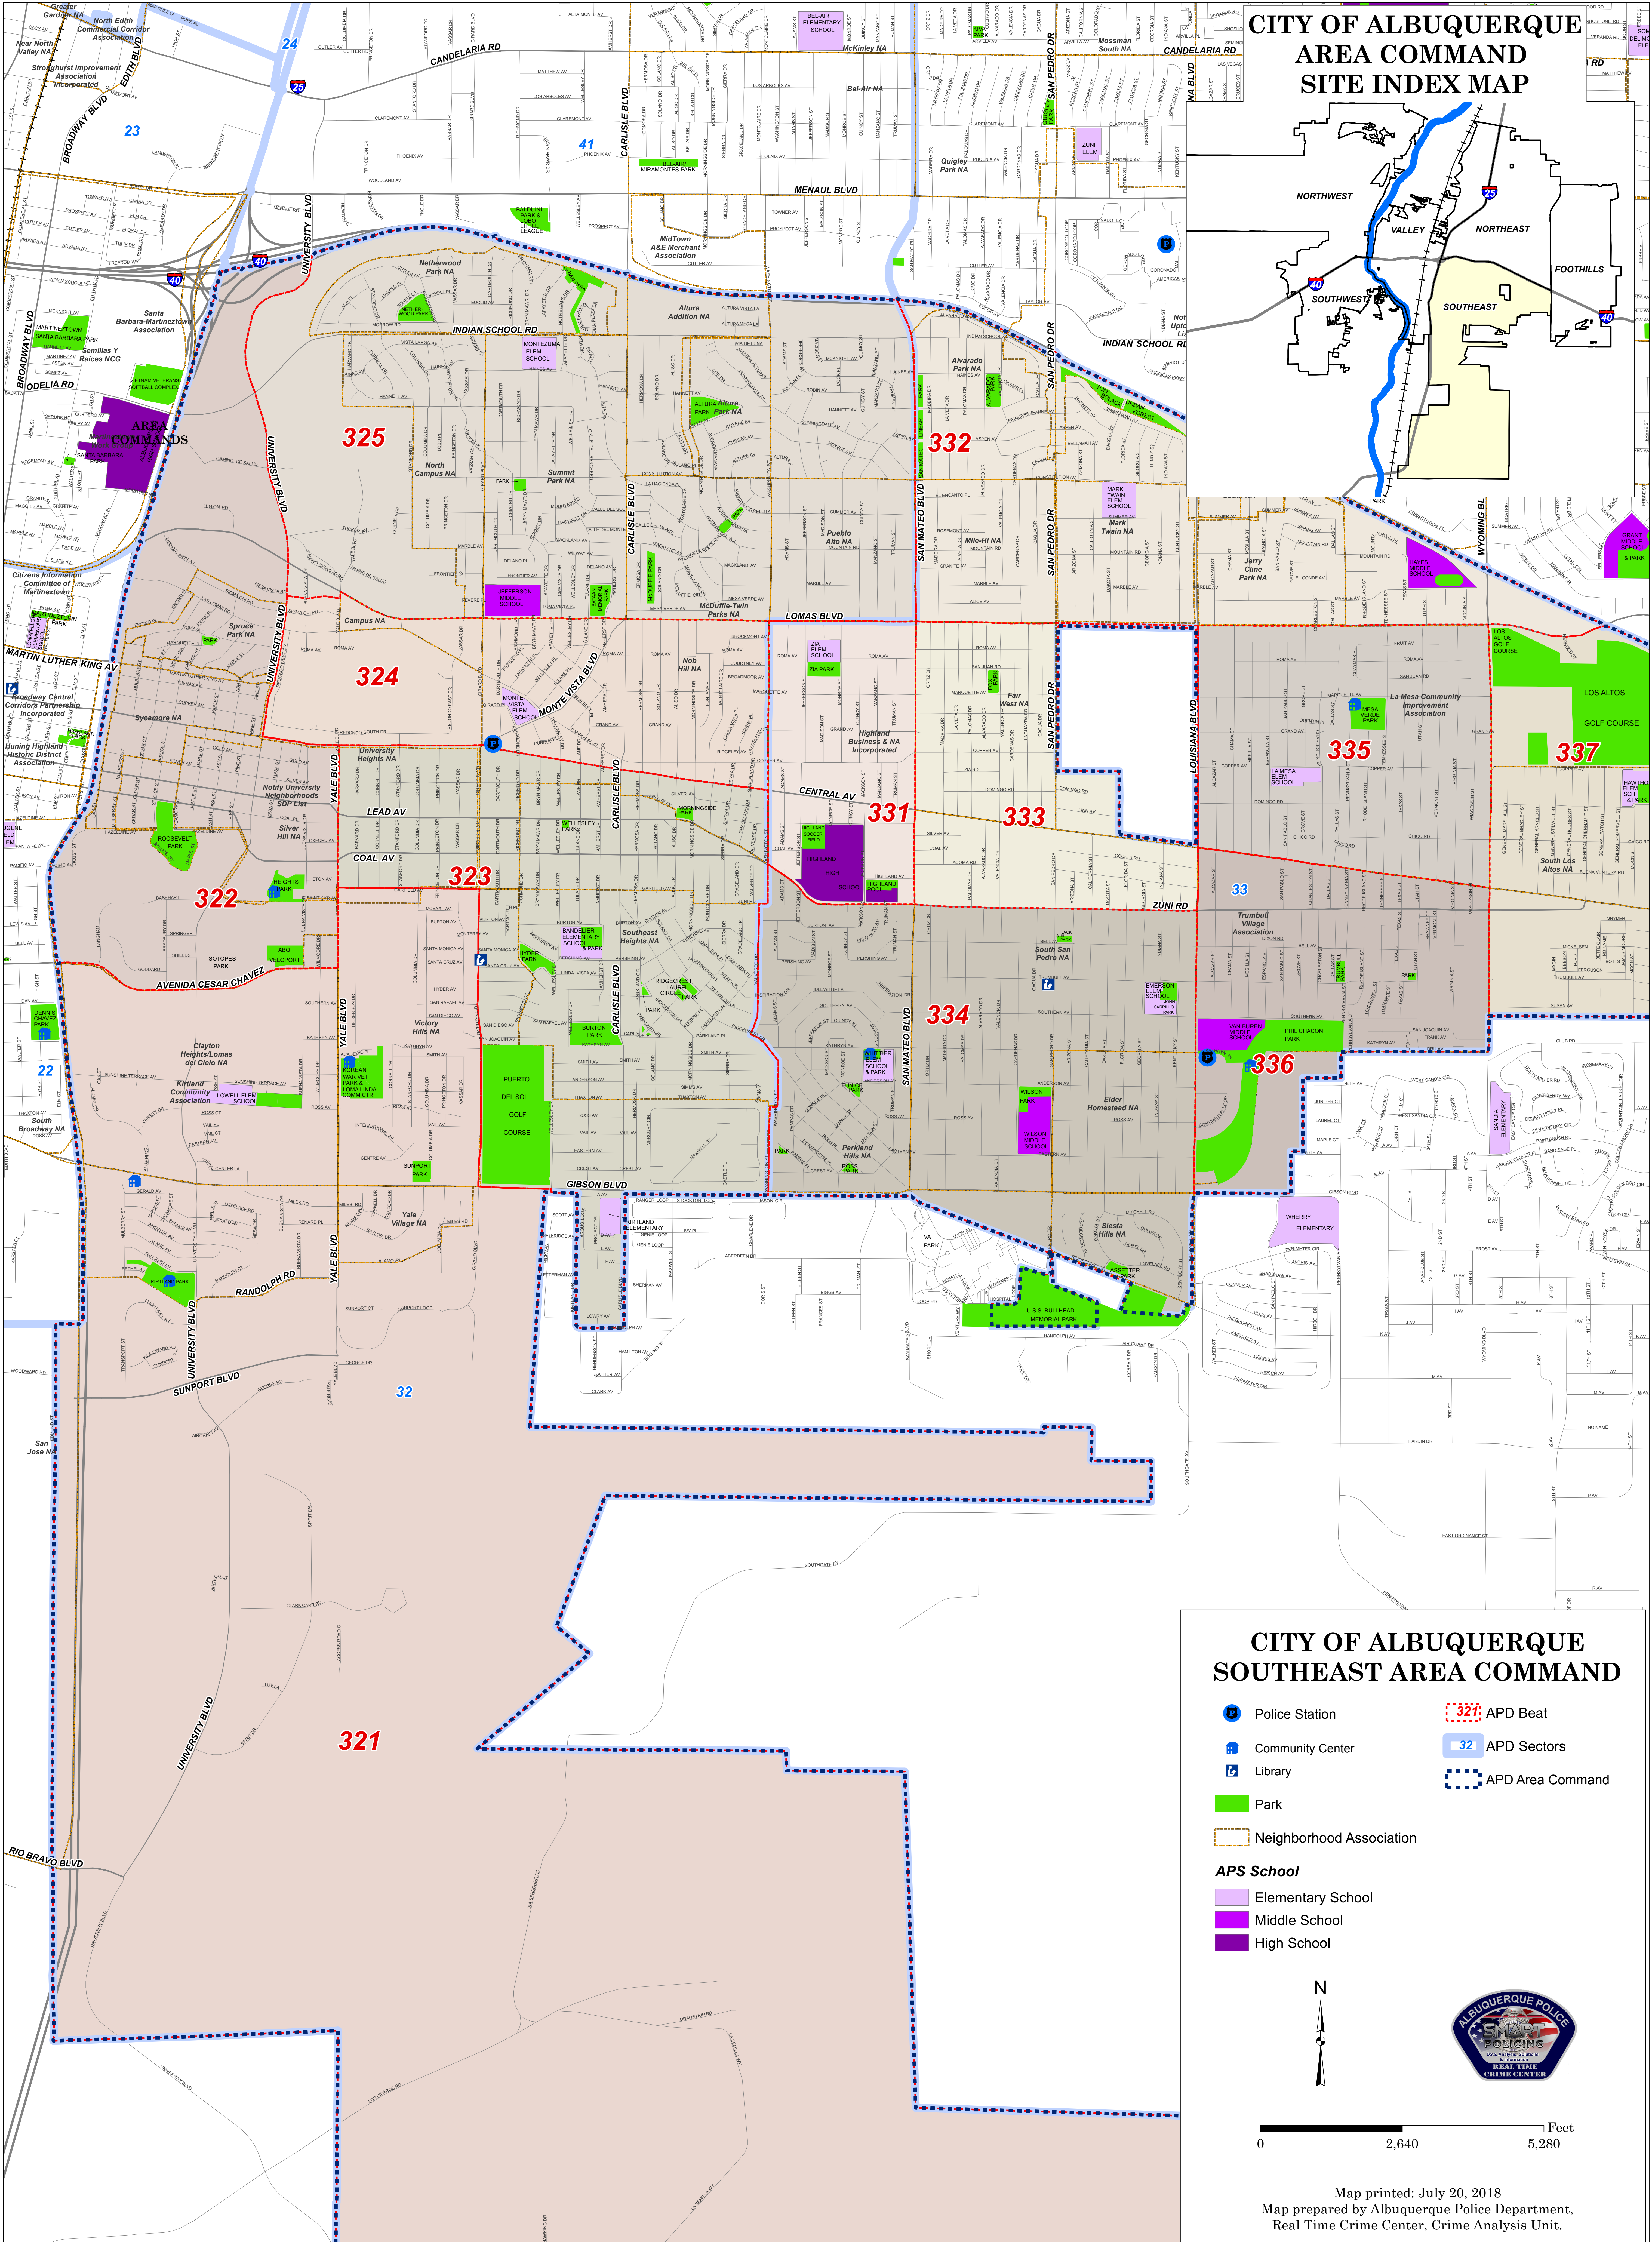

CITY OF ALBUQUERQUE AREA COMMAND SITE INDEX MAP

CITY OF ALBUQUERQUE SOUTHEAST AREA COMMAND

- Police Station
- Community Center
- Library
- Park
- Neighborhood Association
- APS School**
 - Elementary School
 - Middle School
 - High School
- 327** APD Beat
- 32** APD Sectors
- APD Area Command

Map printed: July 20, 2018
 Map prepared by Albuquerque Police Department,
 Real Time Crime Center, Crime Analysis Unit.