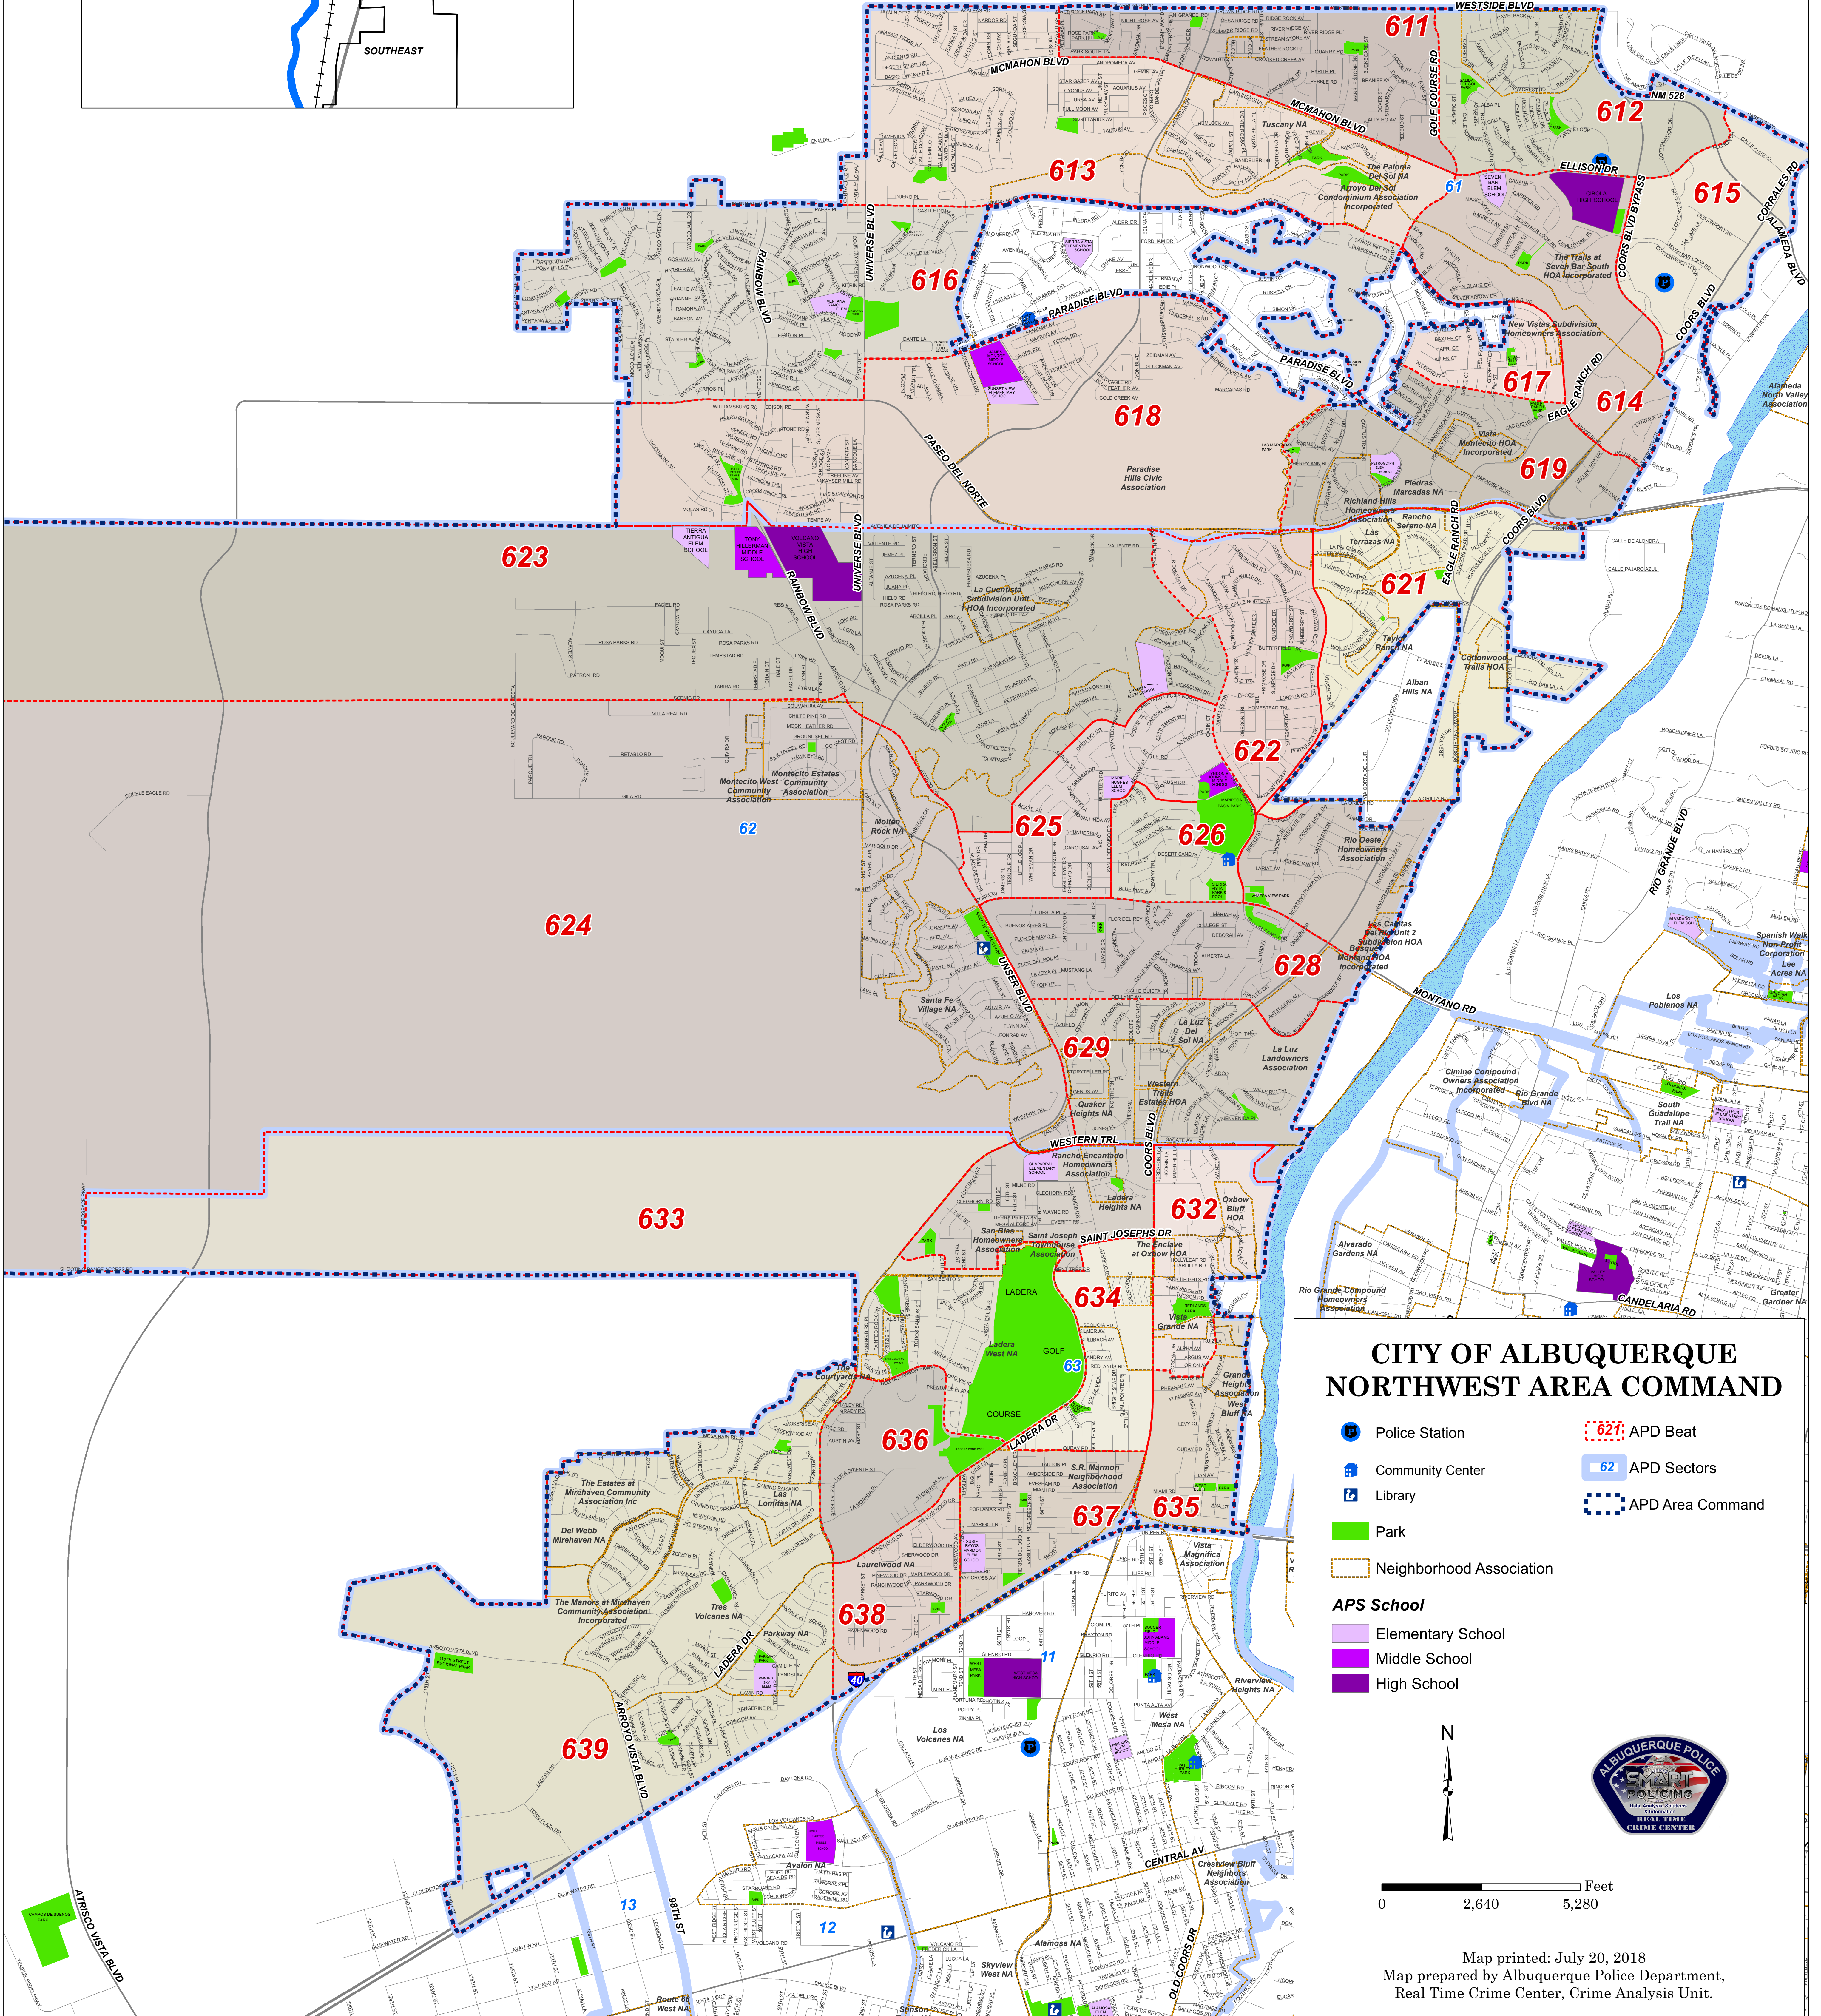

# CITY OF ALBUQUERQUE AREA COMMAND SITE INDEX MAP

## CITY OF ALBUQUERQUE NORTHWEST AREA COMMAND

- Police Station
- Community Center
- Library
- Park
- Neighborhood Association
- APS School  
Elementary School
- Middle School
- High School
- APD Beat
- APD Sectors
- APD Area Command

0 2,640 5,280 Feet

Map printed: July 20, 2018  
Map prepared by Albuquerque Police Department,  
Real Time Crime Center, Crime Analysis Unit.