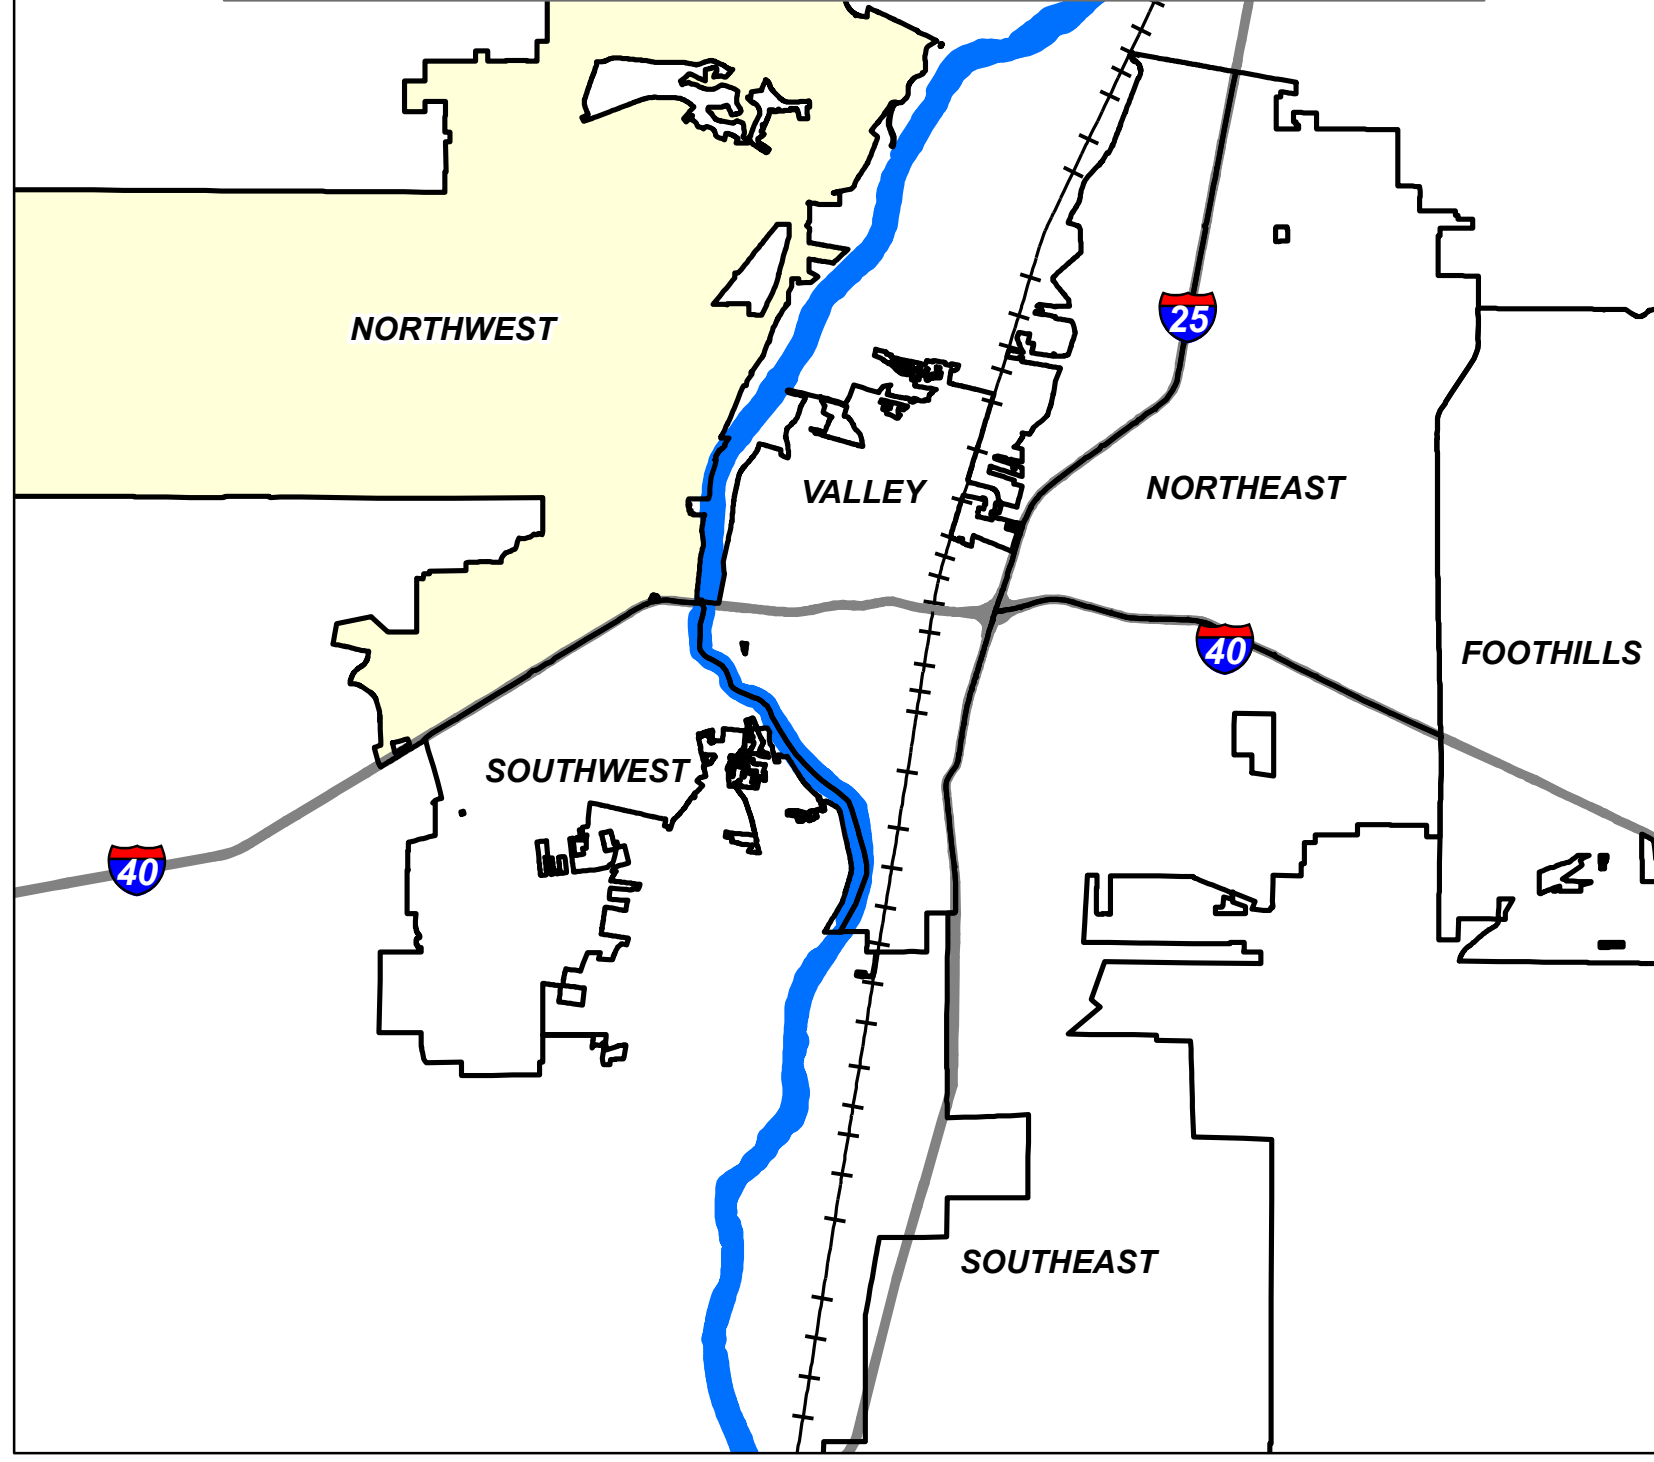

# CITY OF ALBUQUERQUE AREA COMMAND SITE INDEX MAP

## CITY OF ALBUQUERQUE NORTHWEST AREA COMMAND

- Police Station
- Community Center
- Library
- Park
- Neighborhood Association
- APS School  
Elementary School
- Middle School
- High School
- APD Beat
- APD Sectors
- APD Area Command

0 2,640 5,280 Feet

Map printed: July 20, 2018  
Map prepared by Albuquerque Police Department,  
Real Time Crime Center, Crime Analysis Unit.