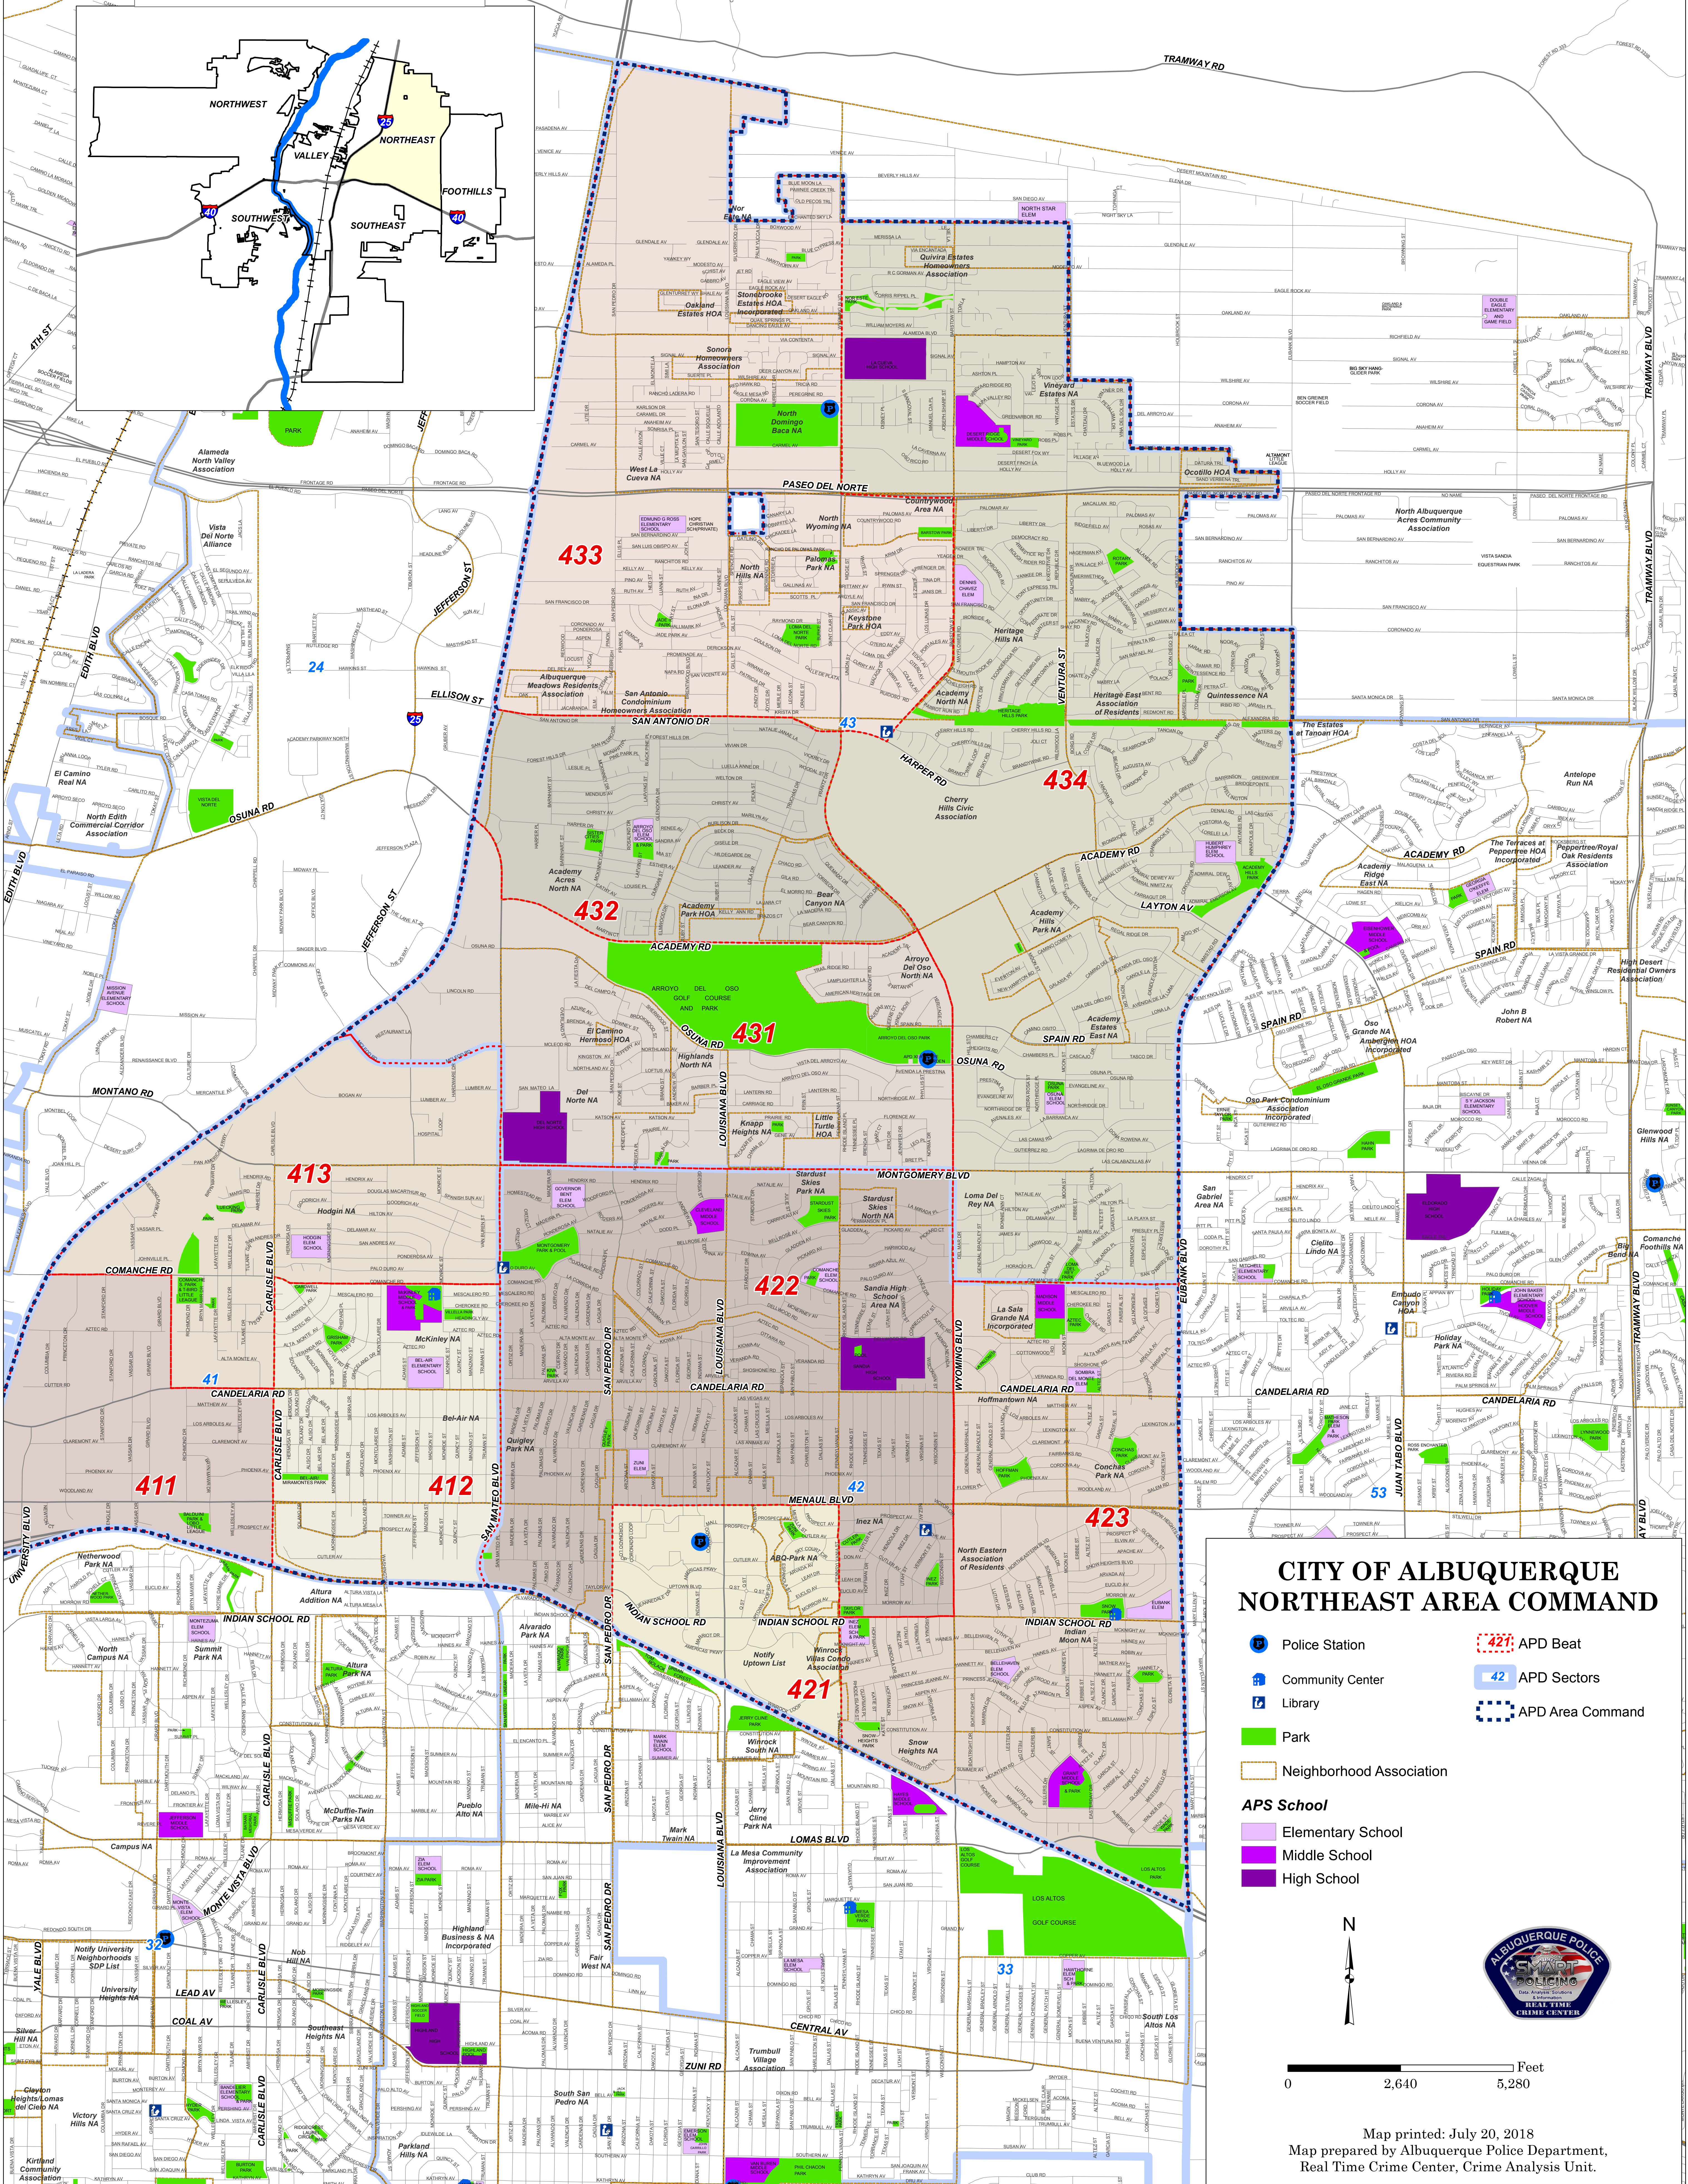

# CITY OF ALBUQUERQUE AREA COMMAND SITE INDEX MAP

## CITY OF ALBUQUERQUE NORTHEAST AREA COMMAND

- Police Station
  - Community Center
  - Library
  - Park
  - Neighborhood Association
  - 421 APD Beat
  - 42 APD Sectors
  - APD Area Command
- APS School**
- Elementary School
  - Middle School
  - High School

0 2,640 5,280 Feet

Map printed: July 20, 2018  
Map prepared by Albuquerque Police Department,  
Real Time Crime Center, Crime Analysis Unit.