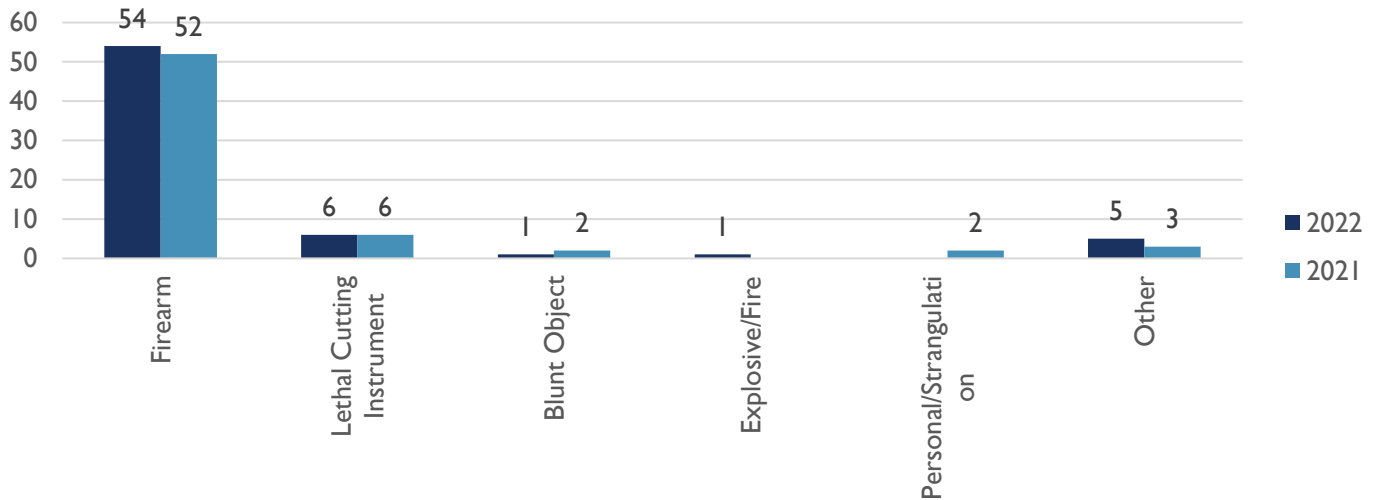

WEAPONS USED IN HOMICIDE (YTD)

All information is subject to change as investigations and cases are developed