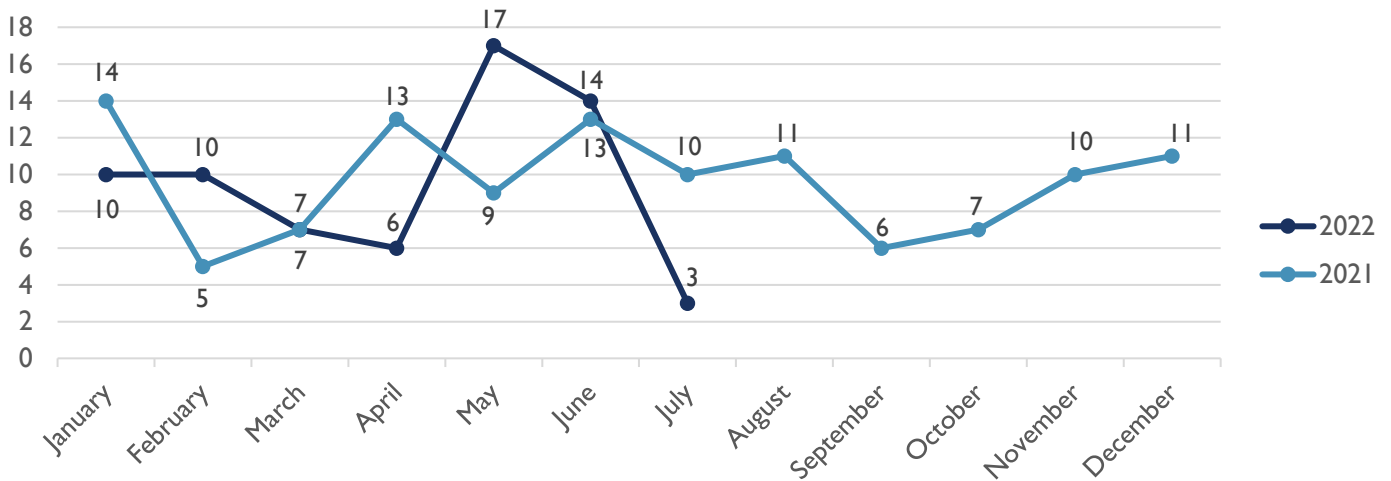

HOMICIDE WEEKLY/YTD SUMMARY

ALBUQUERQUE POLICE DEPARTMENT – HOMICIDE YTD REPORT
APD, VIOLENT CRIMES DIVISION, HOMICIDE UNIT
APD, REAL TIME CRIME CENTER, CRIME ANALYSIS UNIT
08 JULY 2022

SUMMARY

January 1 – July 08 (8 am)	2022	2021	Percent Change ((2022-2021)/2021) * 100	2021 Total	2020 Total
Year to Date Homicide Victims	67	65	+3%	116	77
Year to Date Negligent Homicide	0	0	0%	0	2
Year to Date Justified Homicide Victims	1	5	-80%	11	5
Year to Date Suspicious Death Victims	4	N/A	N/A	N/A	N/A

HOMICIDE CLEARANCE RATE

93.55% Clearance Rate *(includes Homicide and Justified cases solved in 2022)*

HOMICIDE VICTIMS MONTHLY COMPARISON

All information is subject to change as investigations and cases are developed