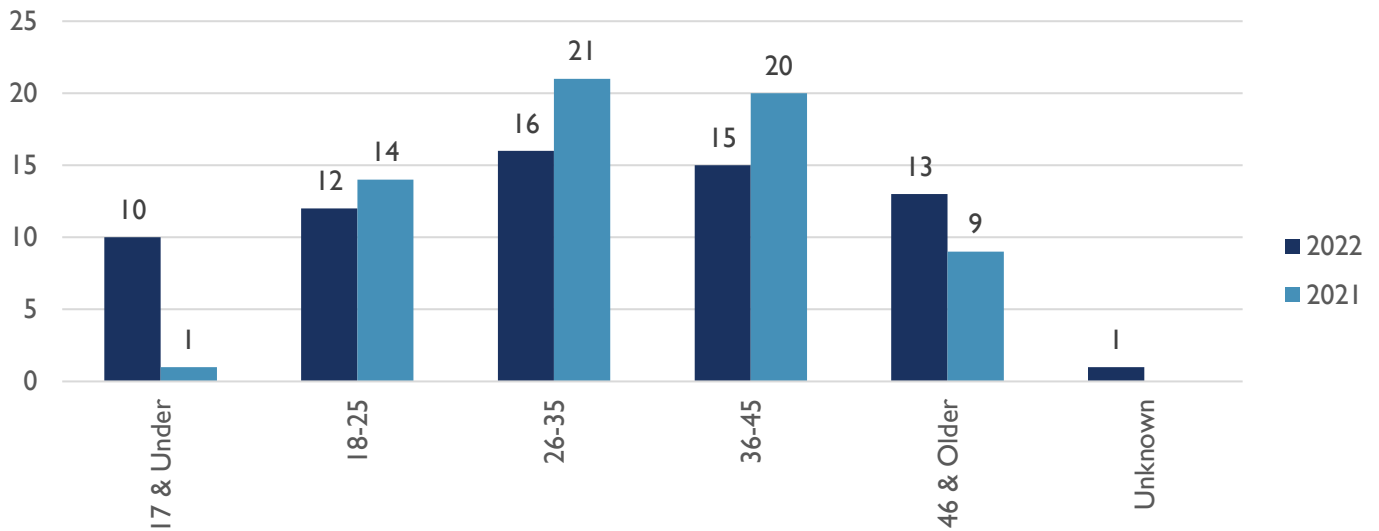

## GENDER OF VICTIM (YTD)

All information is subject to change as investigations and cases are developed

# HOMICIDE WEEKLY/YTD SUMMARY

ALBUQUERQUE POLICE DEPARTMENT – HOMICIDE YTD REPORT  
APD, VIOLENT CRIMES DIVISION, HOMICIDE UNIT  
APD, REAL TIME CRIME CENTER, CRIME ANALYSIS UNIT  
08 JULY 2022

## AGE OF VICTIM (YTD)

All information is subject to change as investigations and cases are developed