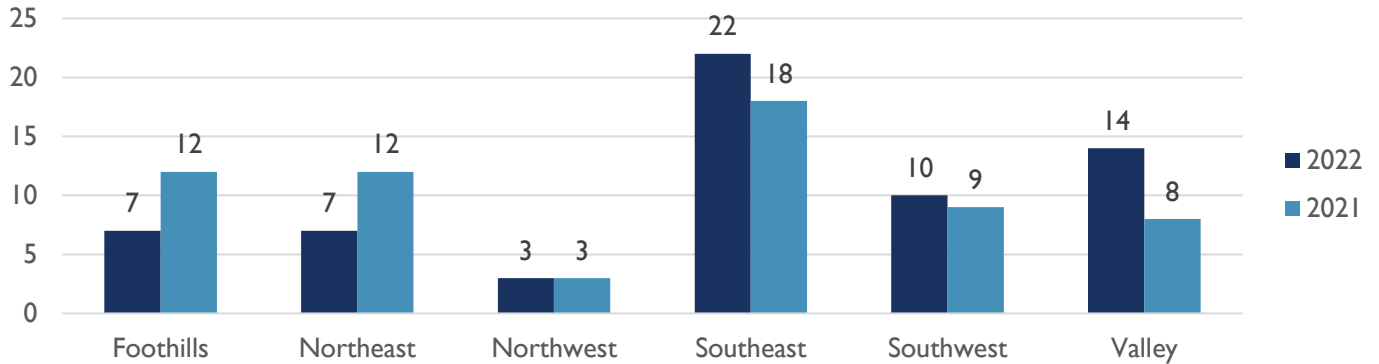

HOMICIDE CLEARANCE RATE

93.10% Clearance Rate (includes Homicide and Justified cases solved in 2022)

HOMICIDE VICTIMS MONTHLY COMPARISON

All information is subject to change as investigations and cases are developed

HOMICIDE WEEKLY/YTD SUMMARY

ALBUQUERQUE POLICE DEPARTMENT – HOMICIDE YTD REPORT
APD, VIOLENT CRIMES DIVISION, HOMICIDE UNIT
APD, REAL TIME CRIME CENTER, CRIME ANALYSIS UNIT
01 JULY 2022

HOMICIDE VICTIMS BY AREA COMMAND (YTD)