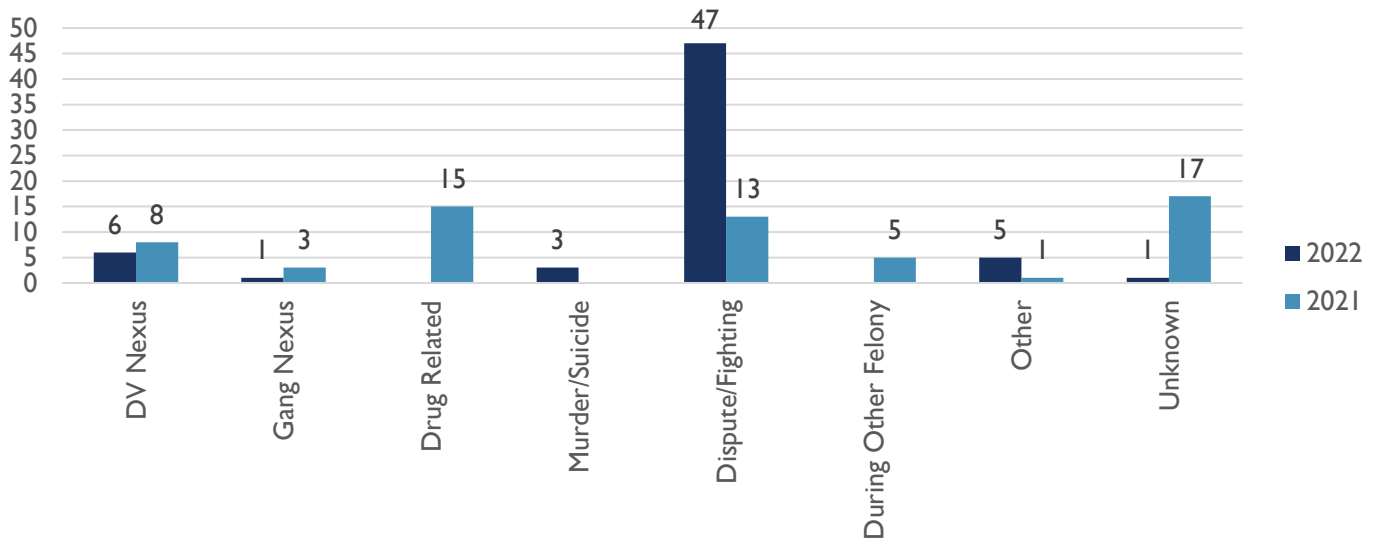

WEAPONS USED IN HOMICIDE (YTD)

All information is subject to change as investigations and cases are developed

HOMICIDE WEEKLY/YTD SUMMARY

ALBUQUERQUE POLICE DEPARTMENT – HOMICIDE YTD REPORT
APD, VIOLENT CRIMES DIVISION, HOMICIDE UNIT
APD, REAL TIME CRIME CENTER, CRIME ANALYSIS UNIT
01 JULY 2022

HOMICIDE BY CATEGORY (YTD)

GENDER OF VICTIM (YTD)

All information is subject to change as investigations and cases are developed

HOMICIDE WEEKLY/YTD SUMMARY

ALBUQUERQUE POLICE DEPARTMENT – HOMICIDE YTD REPORT
APD, VIOLENT CRIMES DIVISION, HOMICIDE UNIT
APD, REAL TIME CRIME CENTER, CRIME ANALYSIS UNIT
01 JULY 2022