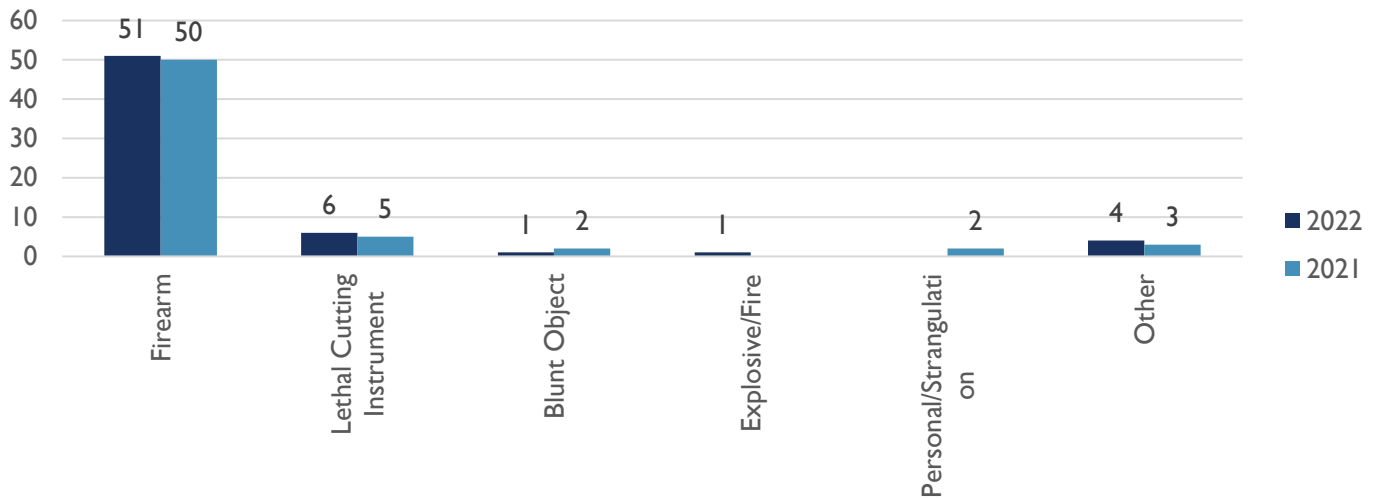

All information is subject to change as investigations and cases are developed