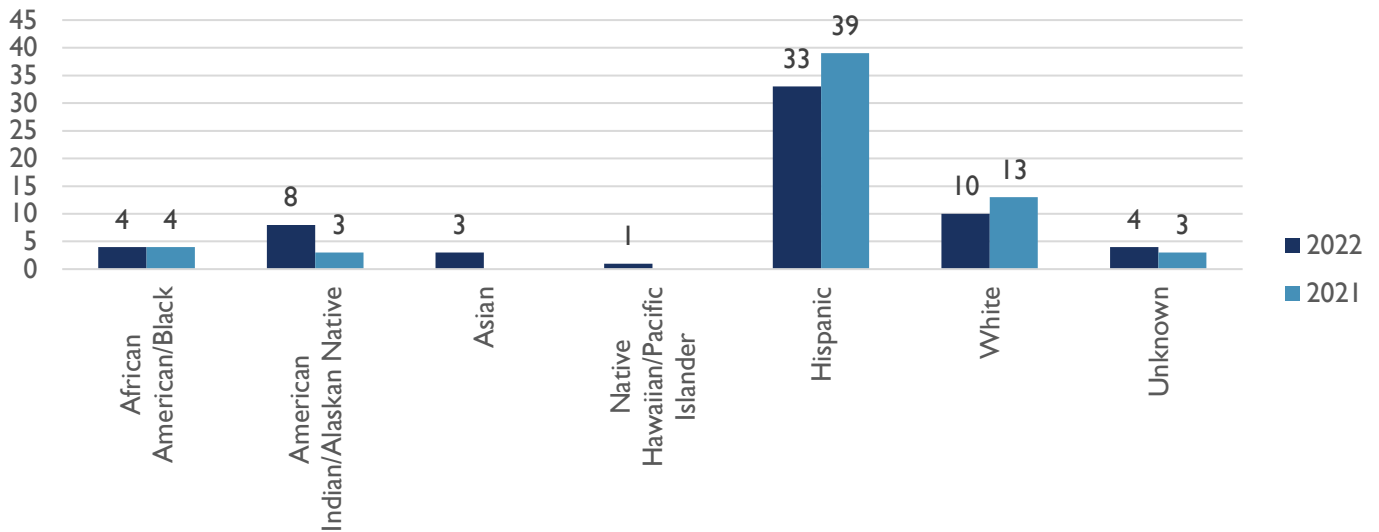

HOMICIDE BY CATEGORY (YTD)

GENDER OF VICTIM (YTD)

All information is subject to change as investigations and cases are developed

HOMICIDE WEEKLY/YTD SUMMARY

ALBUQUERQUE POLICE DEPARTMENT – HOMICIDE YTD REPORT
APD, VIOLENT CRIMES DIVISION, HOMICIDE UNIT
APD, REAL TIME CRIME CENTER, CRIME ANALYSIS UNIT
01 JULY 2022

RACE OF VICTIM (YTD)

AGE OF VICTIM (YTD)

All information is subject to change as investigations and cases are developed

HOMICIDE WEEKLY/YTD SUMMARY

ALBUQUERQUE POLICE DEPARTMENT – HOMICIDE YTD REPORT
APD, VIOLENT CRIMES DIVISION, HOMICIDE UNIT
APD, REAL TIME CRIME CENTER, CRIME ANALYSIS UNIT
01 JULY 2022