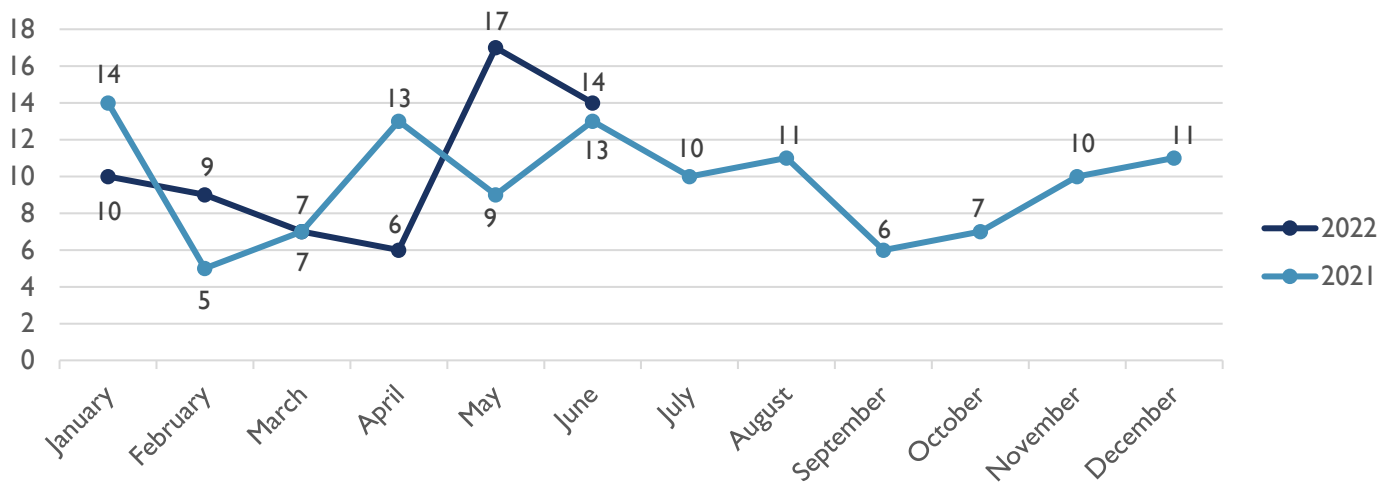

HOMICIDE WEEKLY/YTD SUMMARY

ALBUQUERQUE POLICE DEPARTMENT – HOMICIDE YTD REPORT
 APD, VIOLENT CRIMES DIVISION, HOMICIDE UNIT
 APD, REAL TIME CRIME CENTER, CRIME ANALYSIS UNIT
 01 JULY 2022

SUMMARY

| January 1 – July 01 (8 am) | 2022 | 2021 | Percent Change ((2022-2021)/2021) * 100 | 2021 Total | 2020 Total |
|---|------|------|--|------------|------------|
| Year to Date Homicide Victims | 63 | 62 | +2% | 116 | 77 |
| Year to Date Negligent Homicide | 0 | 0 | 0% | 0 | 2 |
| Year to Date Justified Homicide Victims | 1 | 5 | -80% | 11 | 5 |
| Year to Date Suspicious Death Victims | 4 | N/A | N/A | N/A | N/A |

HOMICIDE CLEARANCE RATE

93.10% Clearance Rate (includes Homicide and Justified cases solved in 2022)

HOMICIDE VICTIMS MONTHLY COMPARISON

All information is subject to change as investigations and cases are developed