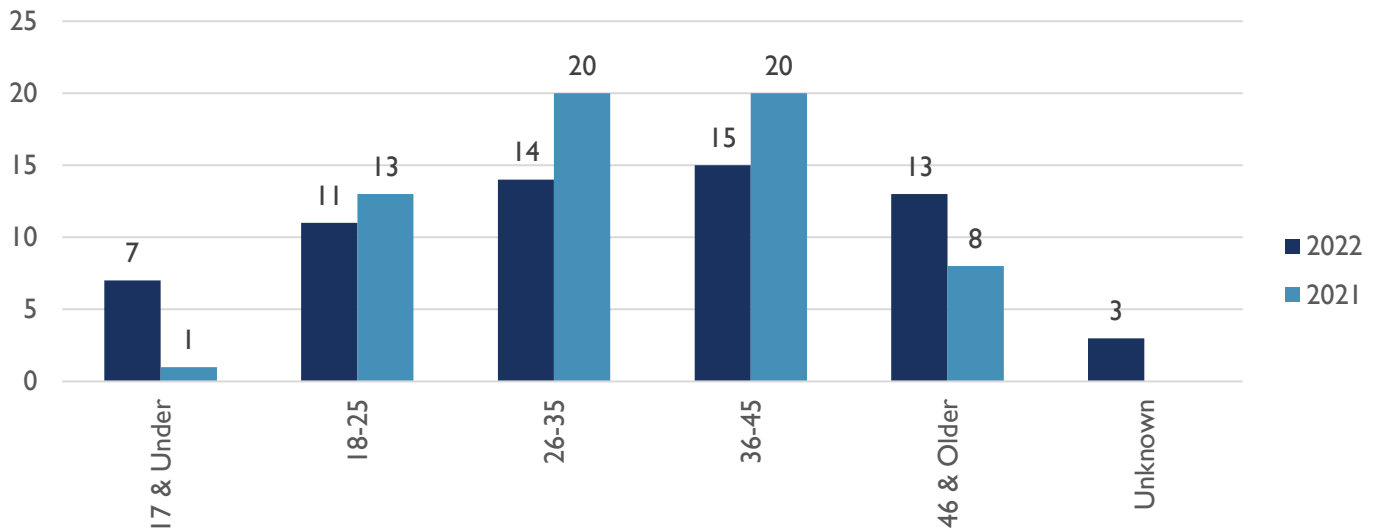

HOMICIDE BY CATEGORY (YTD)

GENDER OF VICTIM (YTD)

All information is subject to change as investigations and cases are developed

HOMICIDE WEEKLY/YTD SUMMARY

ALBUQUERQUE POLICE DEPARTMENT – HOMICIDE YTD REPORT
APD, VIOLENT CRIMES DIVISION, HOMICIDE UNIT
APD, REAL TIME CRIME CENTER, CRIME ANALYSIS UNIT
01 JULY 2022

RACE OF VICTIM (YTD)

AGE OF VICTIM (YTD)

All information is subject to change as investigations and cases are developed

HOMICIDE WEEKLY/YTD SUMMARY

ALBUQUERQUE POLICE DEPARTMENT – HOMICIDE YTD REPORT
APD, VIOLENT CRIMES DIVISION, HOMICIDE UNIT
APD, REAL TIME CRIME CENTER, CRIME ANALYSIS UNIT
01 JULY 2022