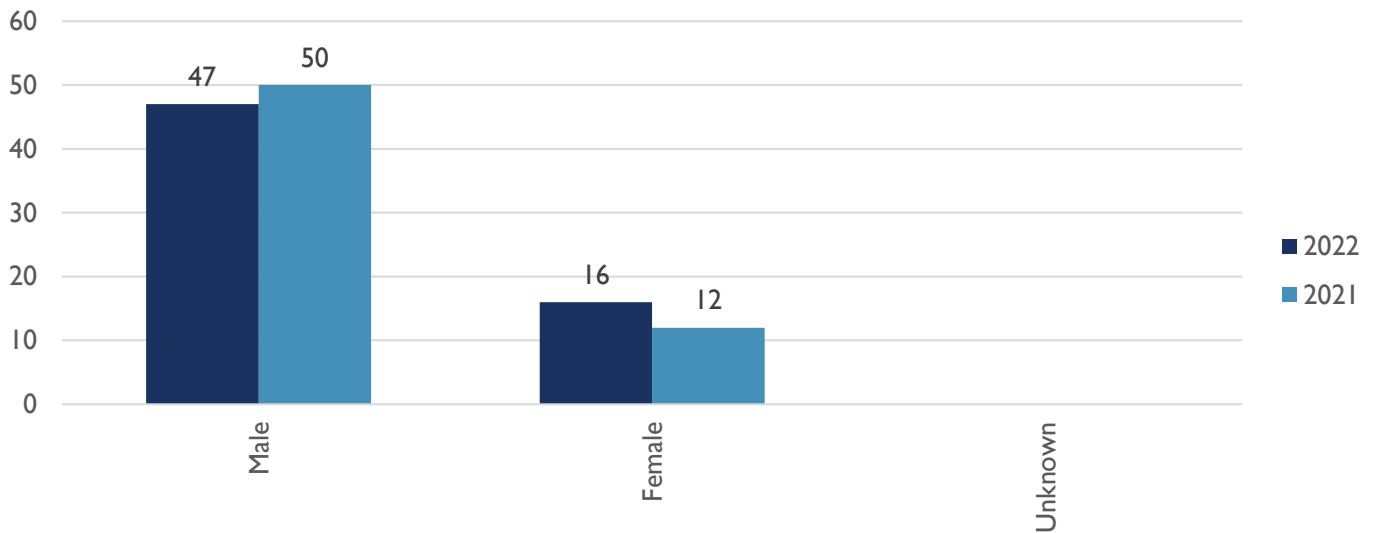

HOMICIDE BY CATEGORY (YTD)

GENDER OF VICTIM (YTD)

All information is subject to change as investigations and cases are developed

HOMICIDE WEEKLY/YTD SUMMARY

ALBUQUERQUE POLICE DEPARTMENT – HOMICIDE YTD REPORT
APD, VIOLENT CRIMES DIVISION, HOMICIDE UNIT
APD, REAL TIME CRIME CENTER, CRIME ANALYSIS UNIT
01 JULY 2022