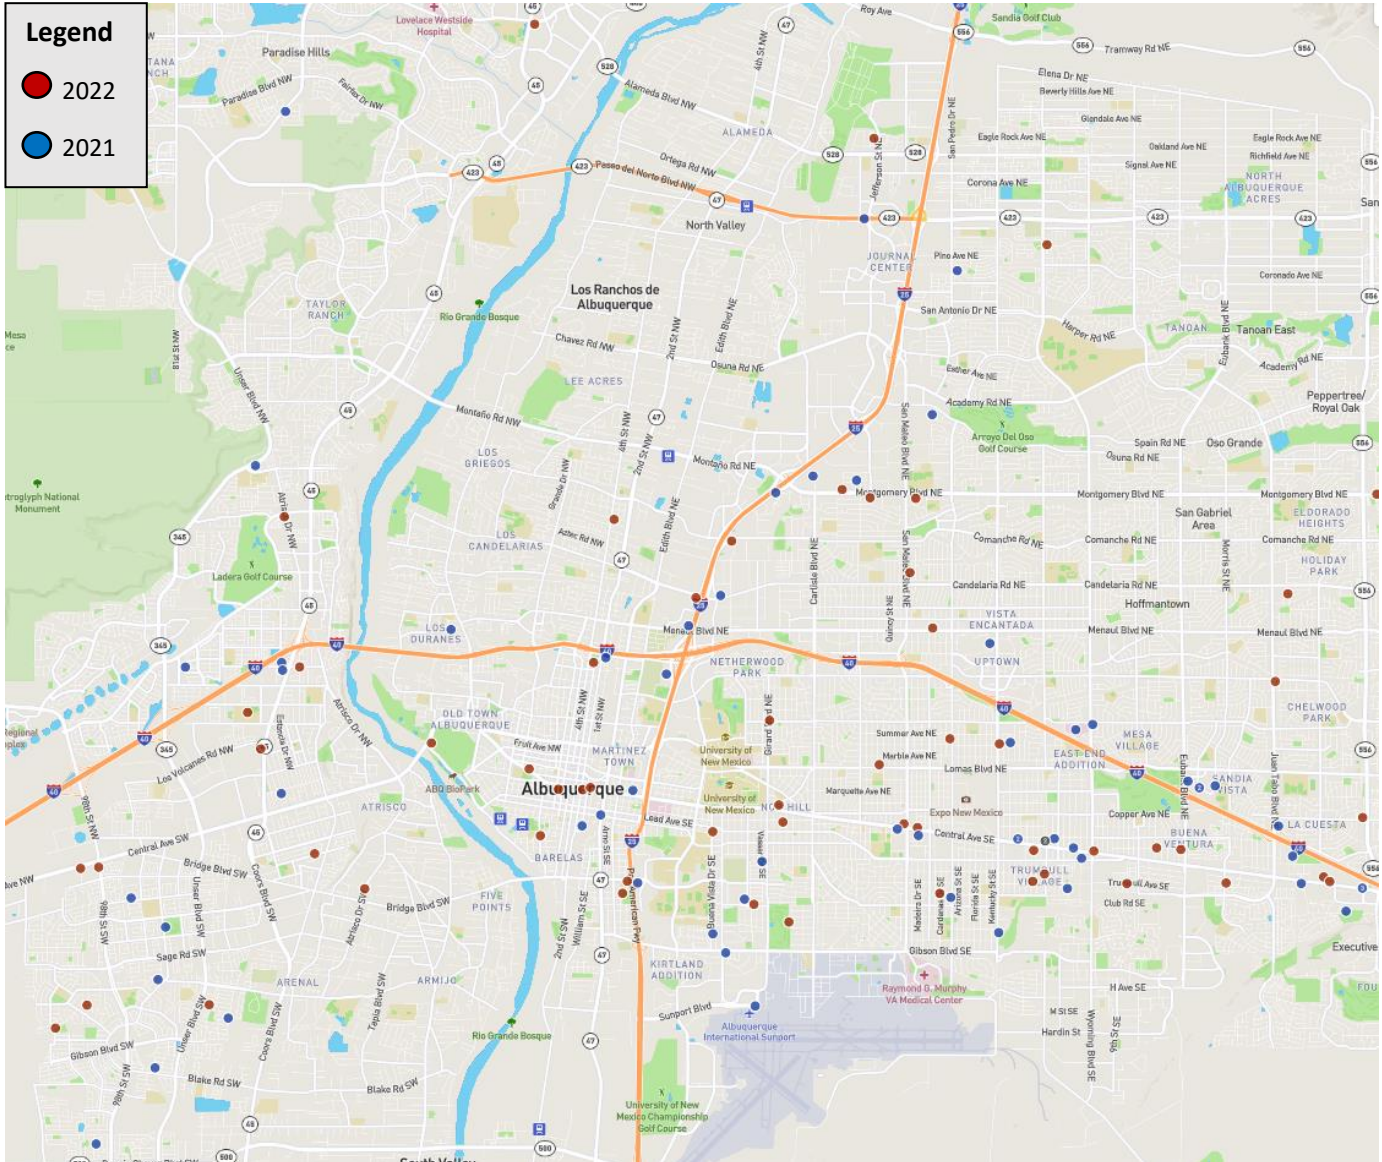

HOMICIDE WEEKLY/YTD SUMMARY

ALBUQUERQUE POLICE DEPARTMENT – HOMICIDE YTD REPORT
APD, VIOLENT CRIMES DIVISION, HOMICIDE UNIT
APD, REAL TIME CRIME CENTER, CRIME ANALYSIS UNIT
01 JULY 2022

YTD HOMICIDE COMPARISON

(01/01-07/01)

All information is subject to change as investigations and cases are developed