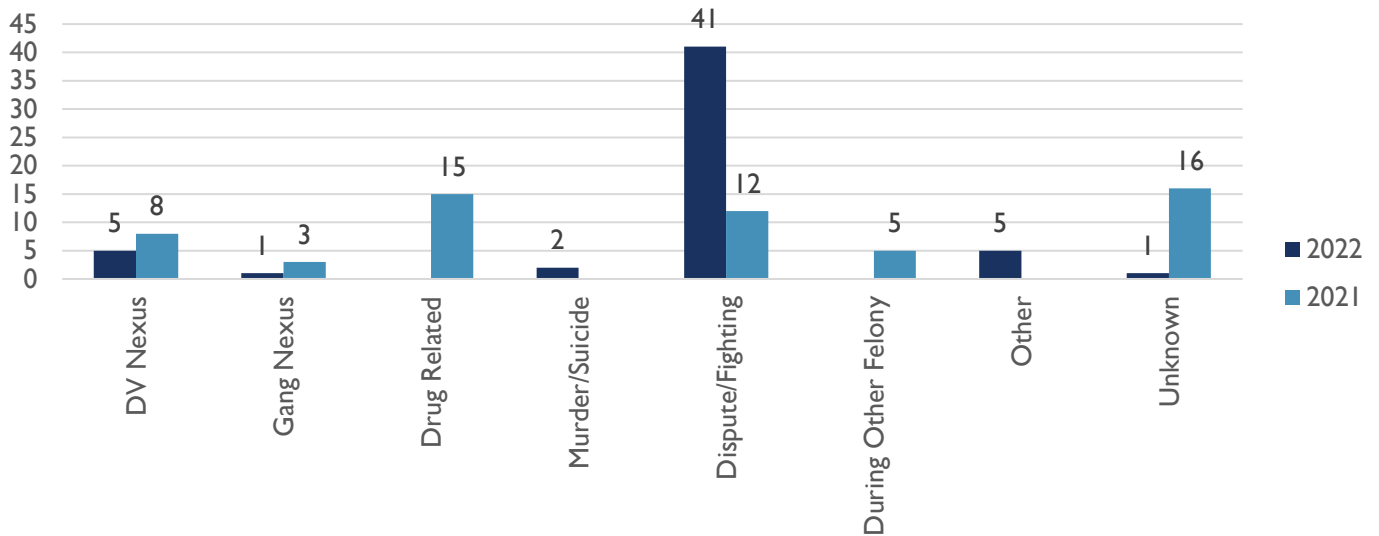

HOMICIDE WEEKLY/YTD SUMMARY

ALBUQUERQUE POLICE DEPARTMENT – HOMICIDE YTD REPORT
APD, VIOLENT CRIMES DIVISION, HOMICIDE UNIT
APD, REAL TIME CRIME CENTER, CRIME ANALYSIS UNIT
24 JUNE 2022

HOMICIDE BY CATEGORY (YTD)