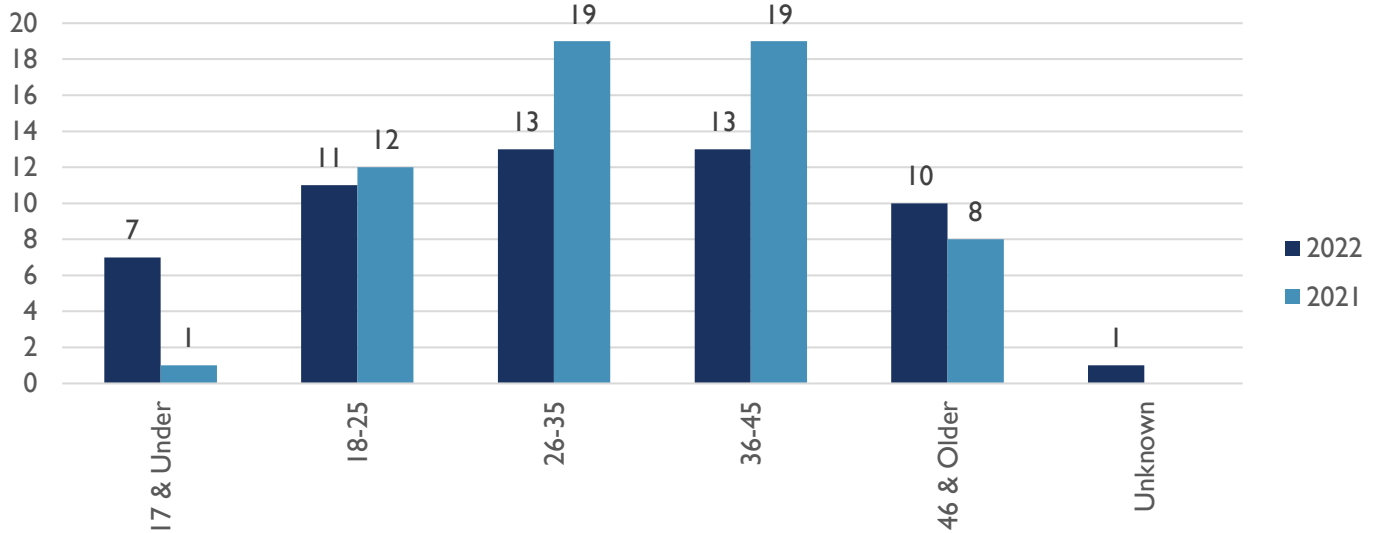

## GENDER OF VICTIM (YTD)

All information is subject to change as investigations and cases are developed.

# HOMICIDE WEEKLY/YTD SUMMARY

ALBUQUERQUE POLICE DEPARTMENT – HOMICIDE YTD REPORT  
APD, VIOLENT CRIMES DIVISION, HOMICIDE UNIT  
APD, REAL TIME CRIME CENTER, CRIME ANALYSIS UNIT  
24 JUNE 2022

## AGE OF VICTIM (YTD)

All information is subject to change as investigations and cases are developed.