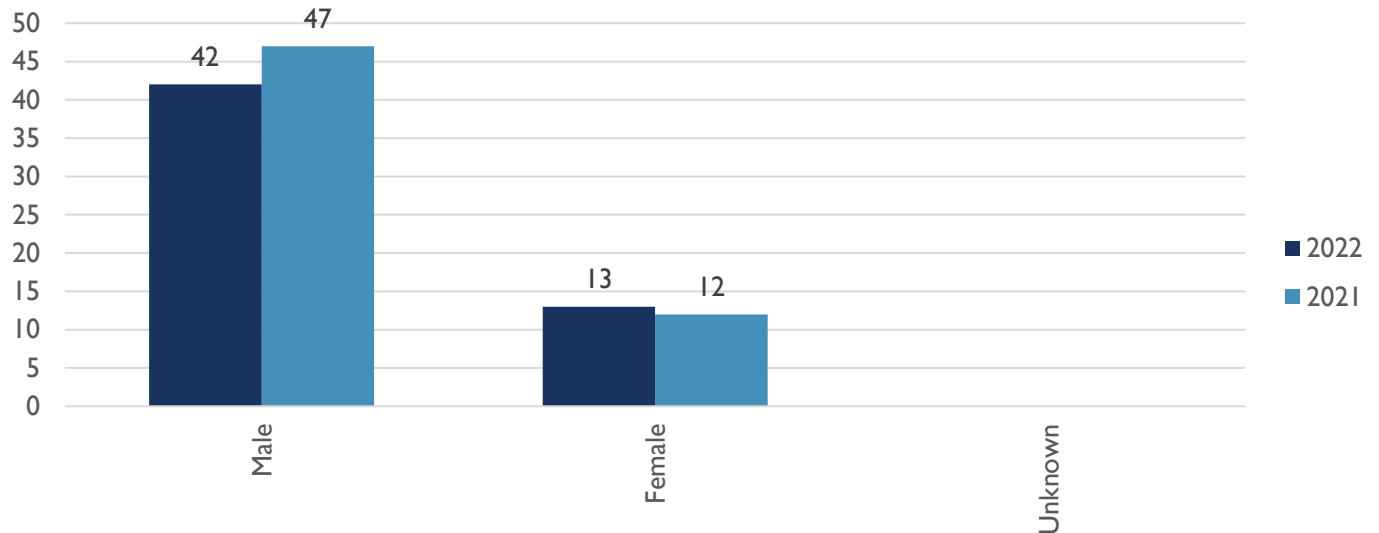

GENDER OF VICTIM (YTD)

All information is subject to change as investigations and cases are developed.