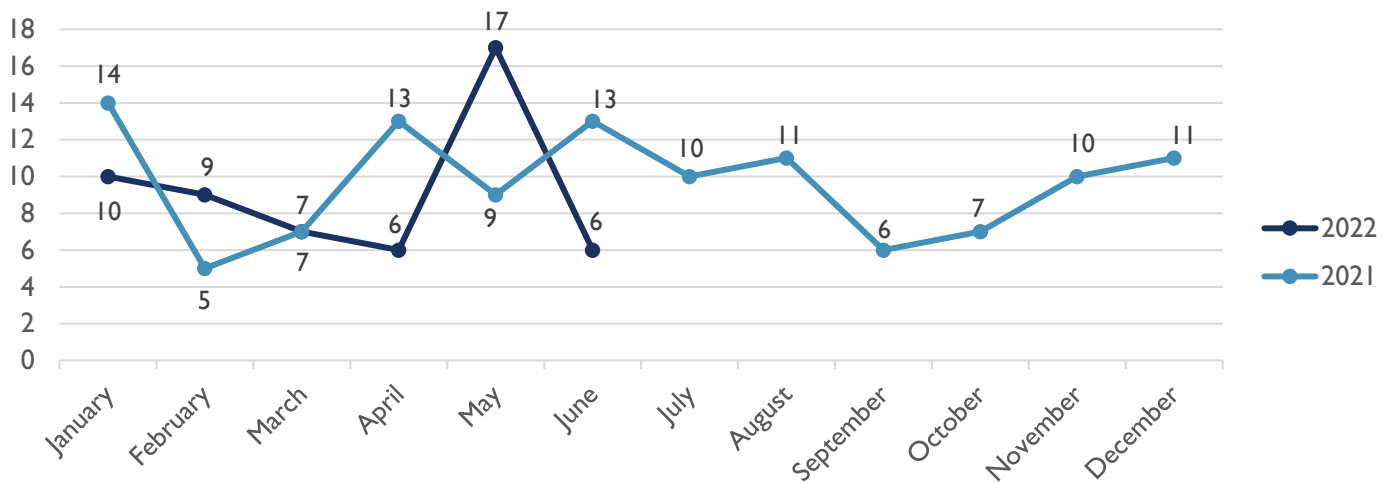

HOMICIDE WEEKLY/YTD SUMMARY

ALBUQUERQUE POLICE DEPARTMENT – HOMICIDE YTD REPORT
APD, VIOLENT CRIMES DIVISION, HOMICIDE UNIT
APD, REAL TIME CRIME CENTER, CRIME ANALYSIS UNIT
24 JUNE 2022

SUMMARY

January 1 – June 24 (8 am)	2022	2021	Percent Change ((2022-2021)/2021) * 100	2021 Total	2020 Total
Year to Date Homicide Victims	55	59	-7%	116	77
Year to Date Negligent Homicide	0	0	0%	0	2
Year to Date Justified Homicide Victims	1	5	-80%	11	5
Year to Date Suspicious Death Victims	4	N/A	N/A	N/A	N/A

HOMICIDE CLEARANCE RATE

98.04% Clearance Rate (includes Homicide and Justified cases solved in 2022)

HOMICIDE VICTIMS MONTHLY COMPARISON

All information is subject to change as investigations and cases are developed.