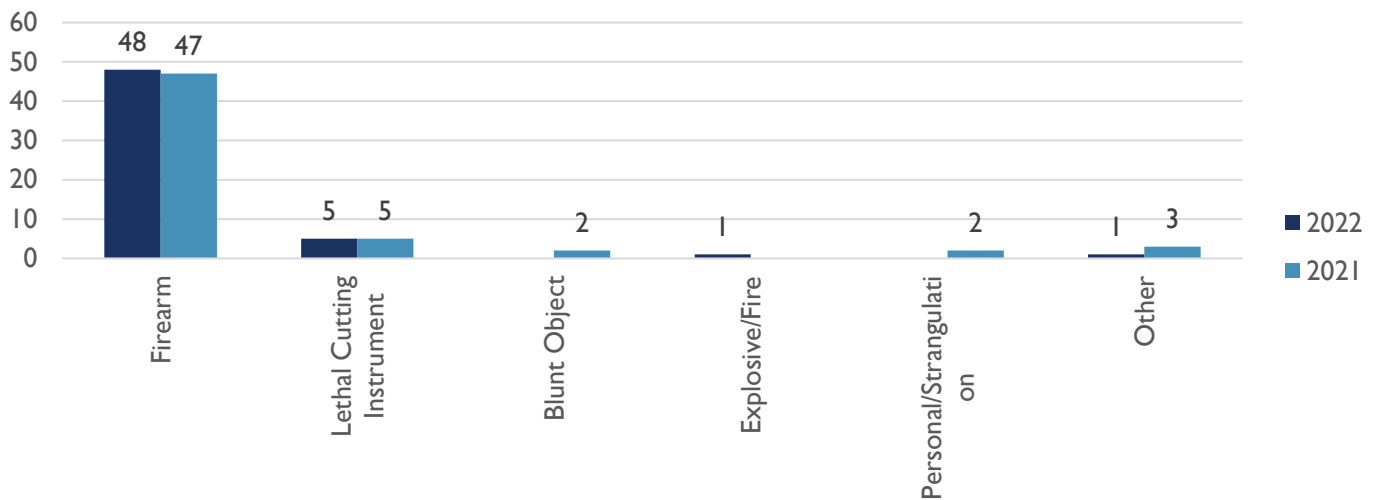

All information is subject to change as investigations and cases are developed.