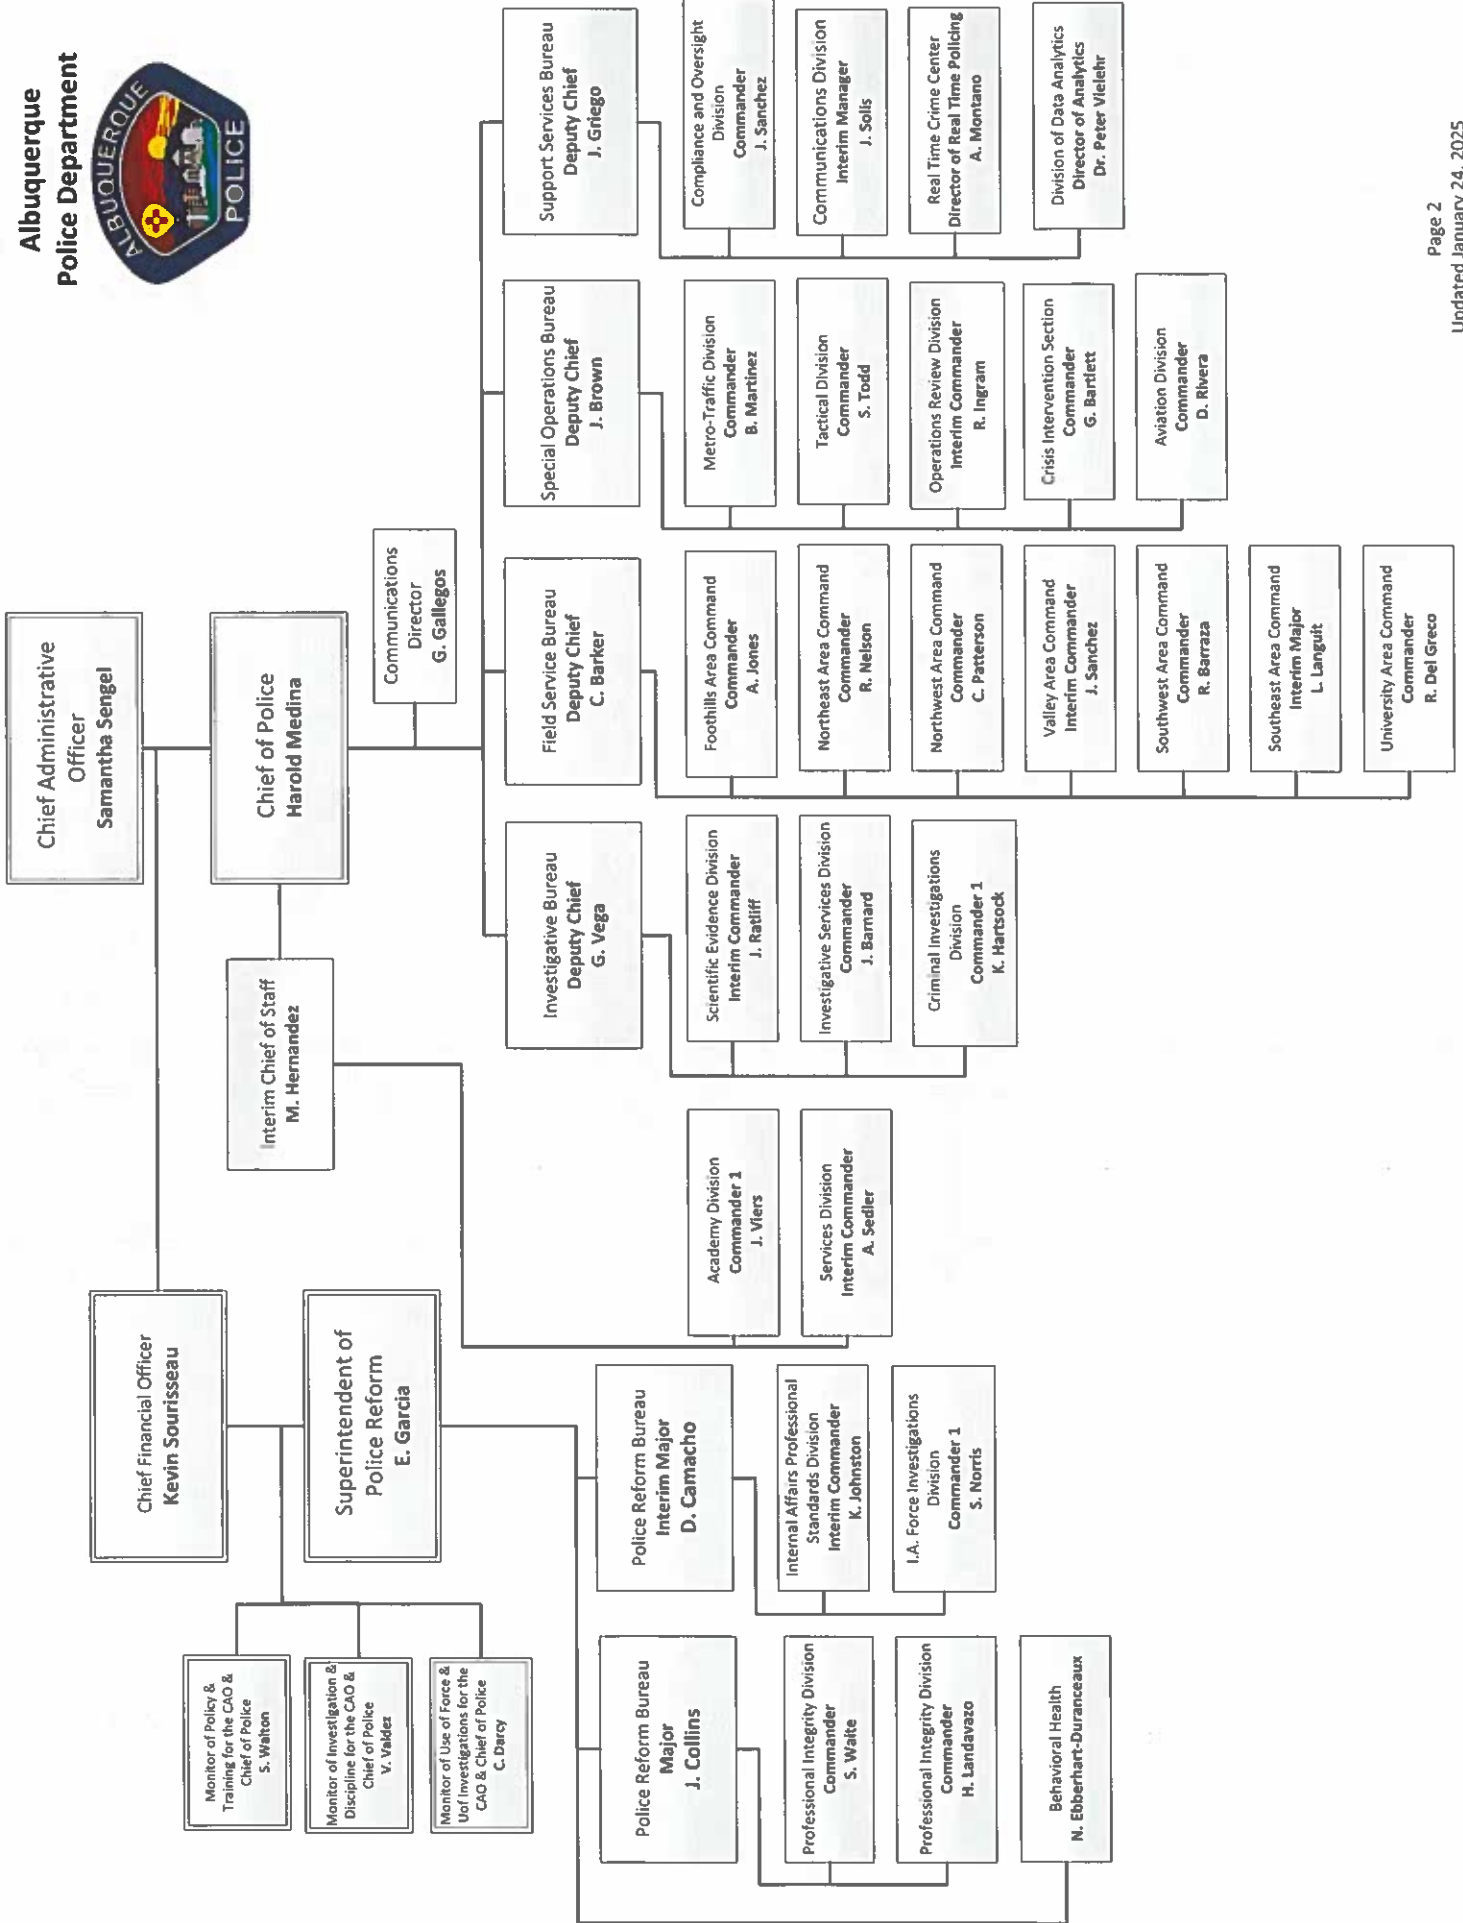

**Albuquerque
Police Department**

**Albuquerque
Police Department**

Office of the Chief

Field Services Bureau

Investigative Bureau

Special Operations Bureau

Support Services Bureau

Office of the Superintendent