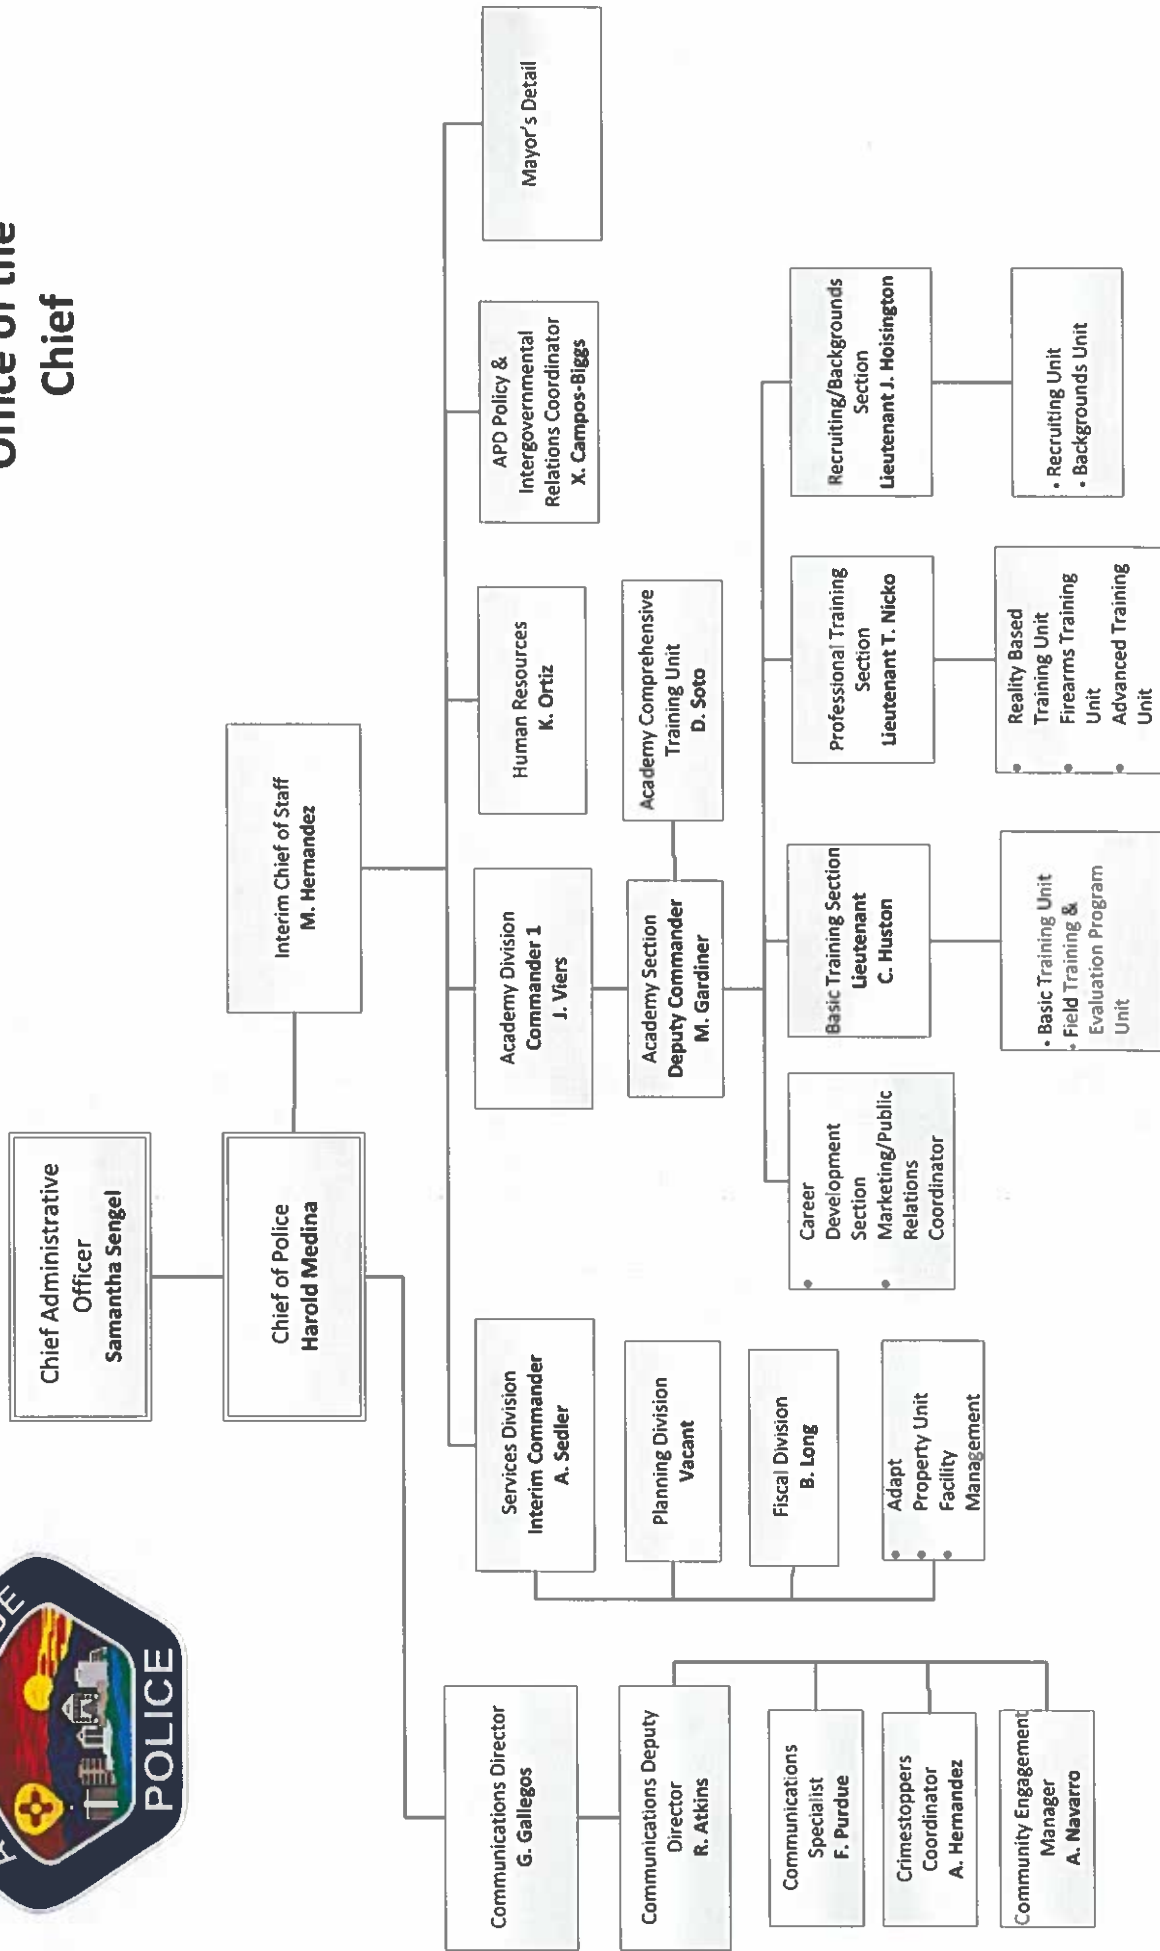

**Albuquerque
Police Department**

**Albuquerque
Police Department**

Office of the Chief

Field Services Bureau

Investigative Bureau

Special Operations Bureau

Support Services Bureau

Office of the Superintendent