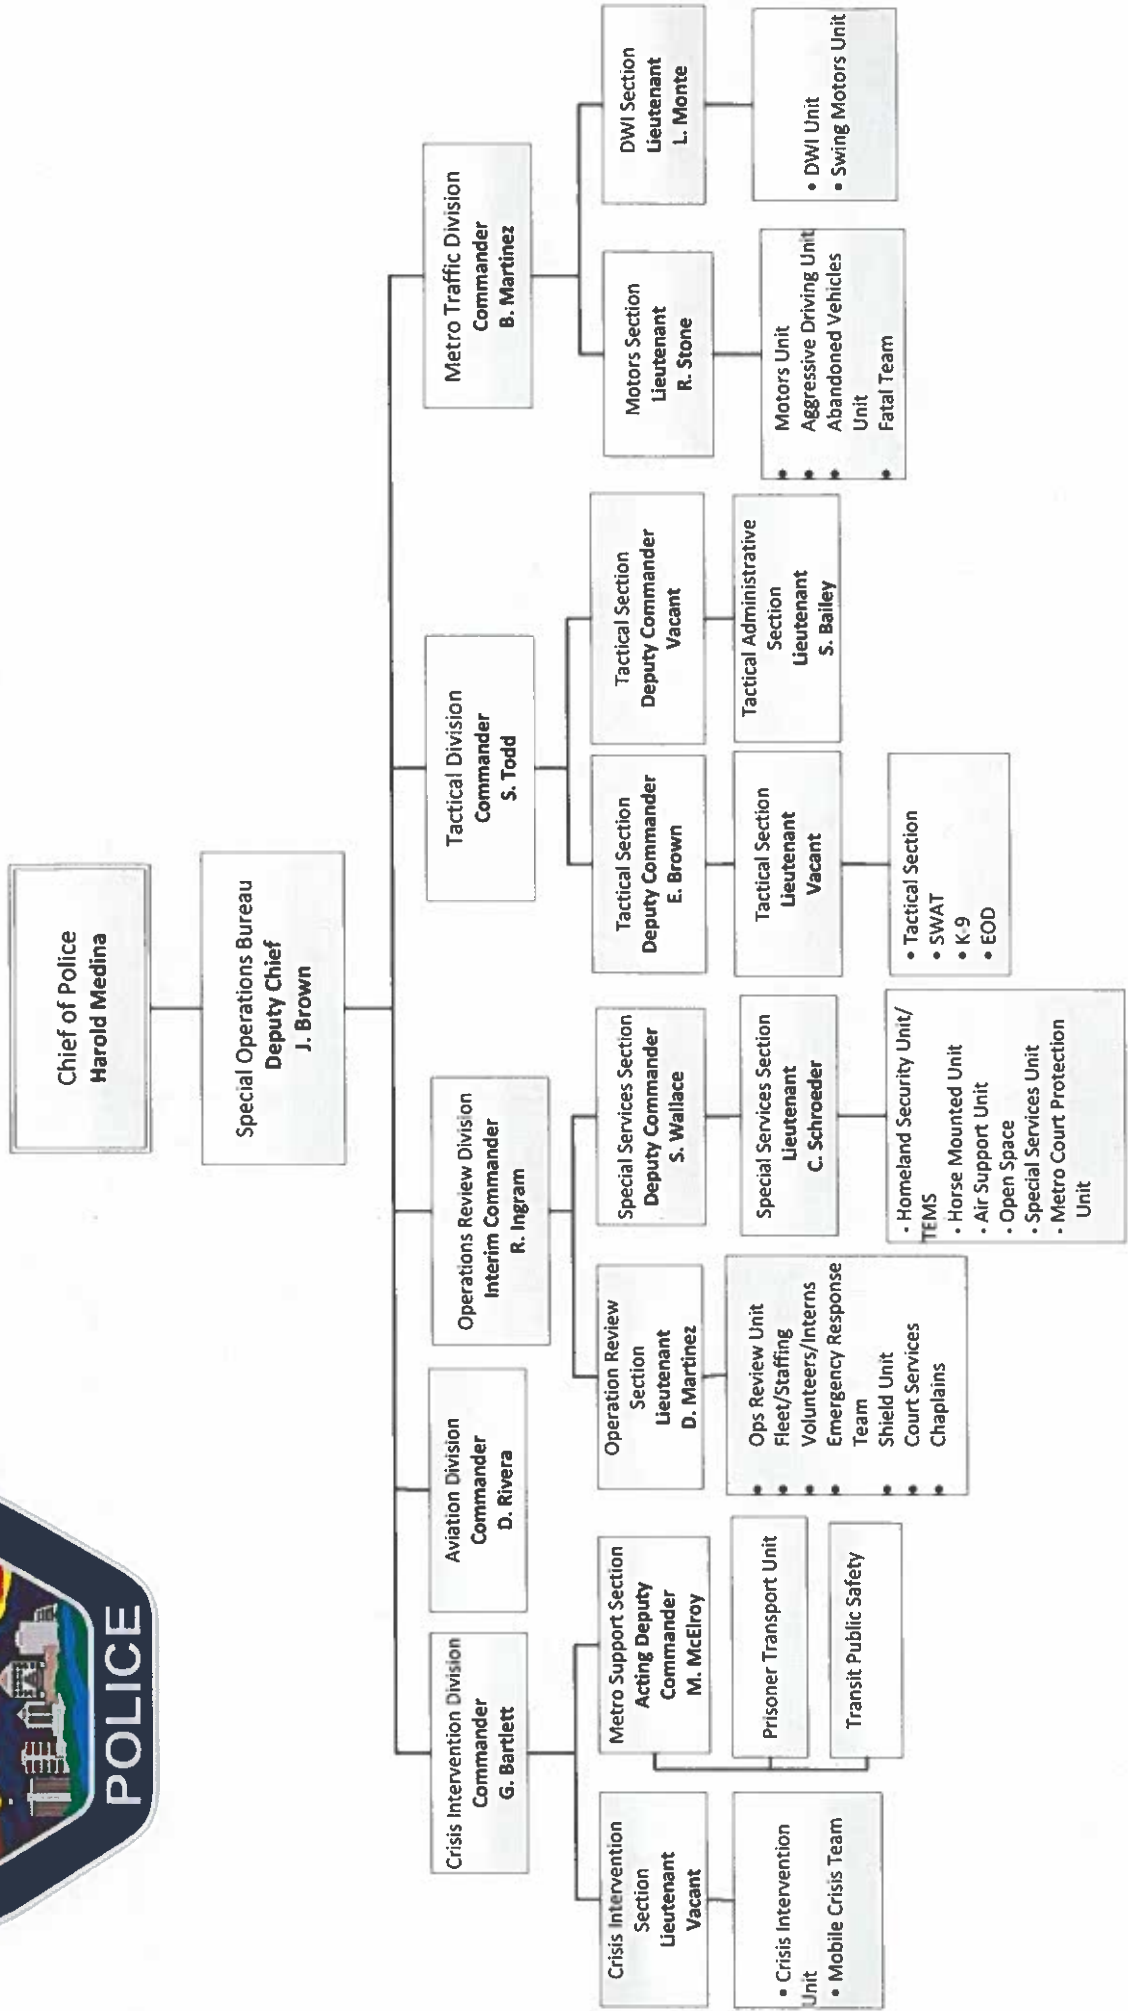

**Albuquerque
Police Department**

**Albuquerque
Police Department**

Office of the Chief

Field Services Bureau

Investigative Bureau

Special Operations Bureau

Support Services Bureau

Office of the Superintendent