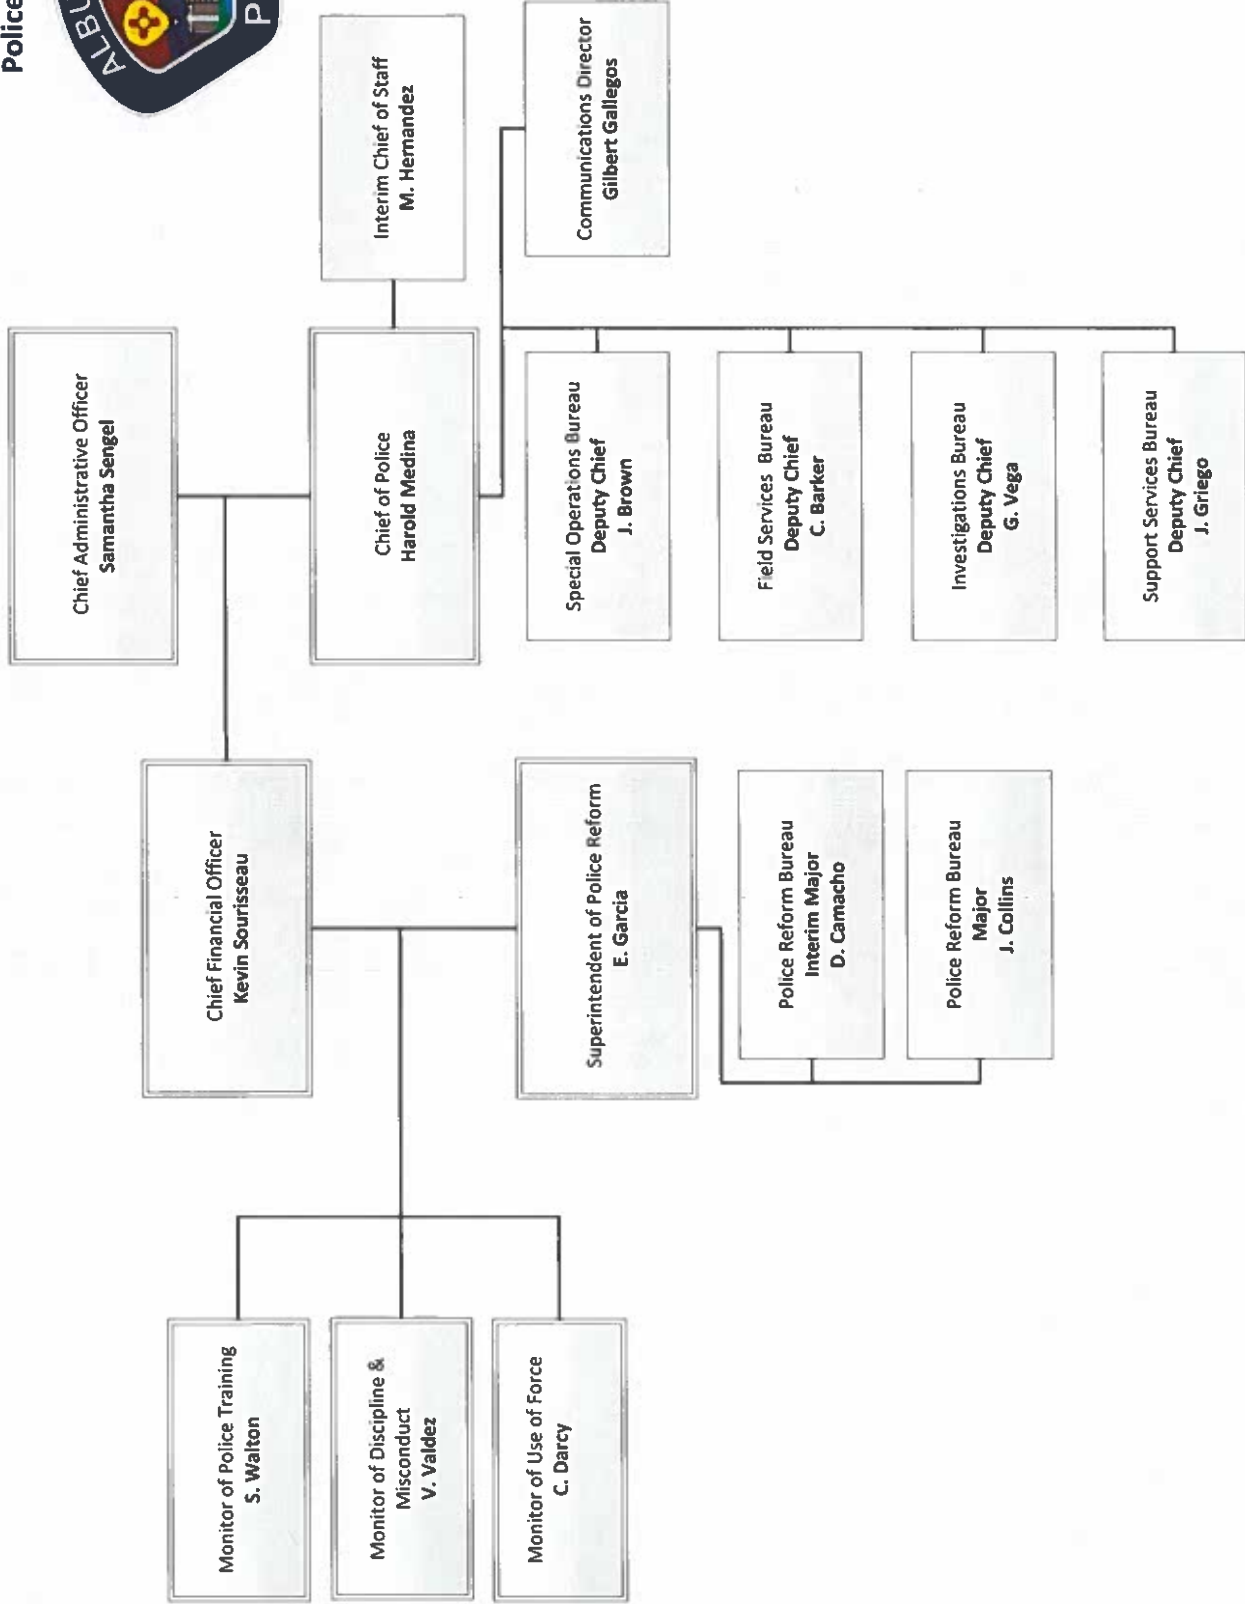

**Albuquerque
Police Department**

**Albuquerque
Police Department**

Office of the Chief

Field Services Bureau

Investigative Bureau

Special Operations Bureau

Support Services Bureau

Office of the Superintendent