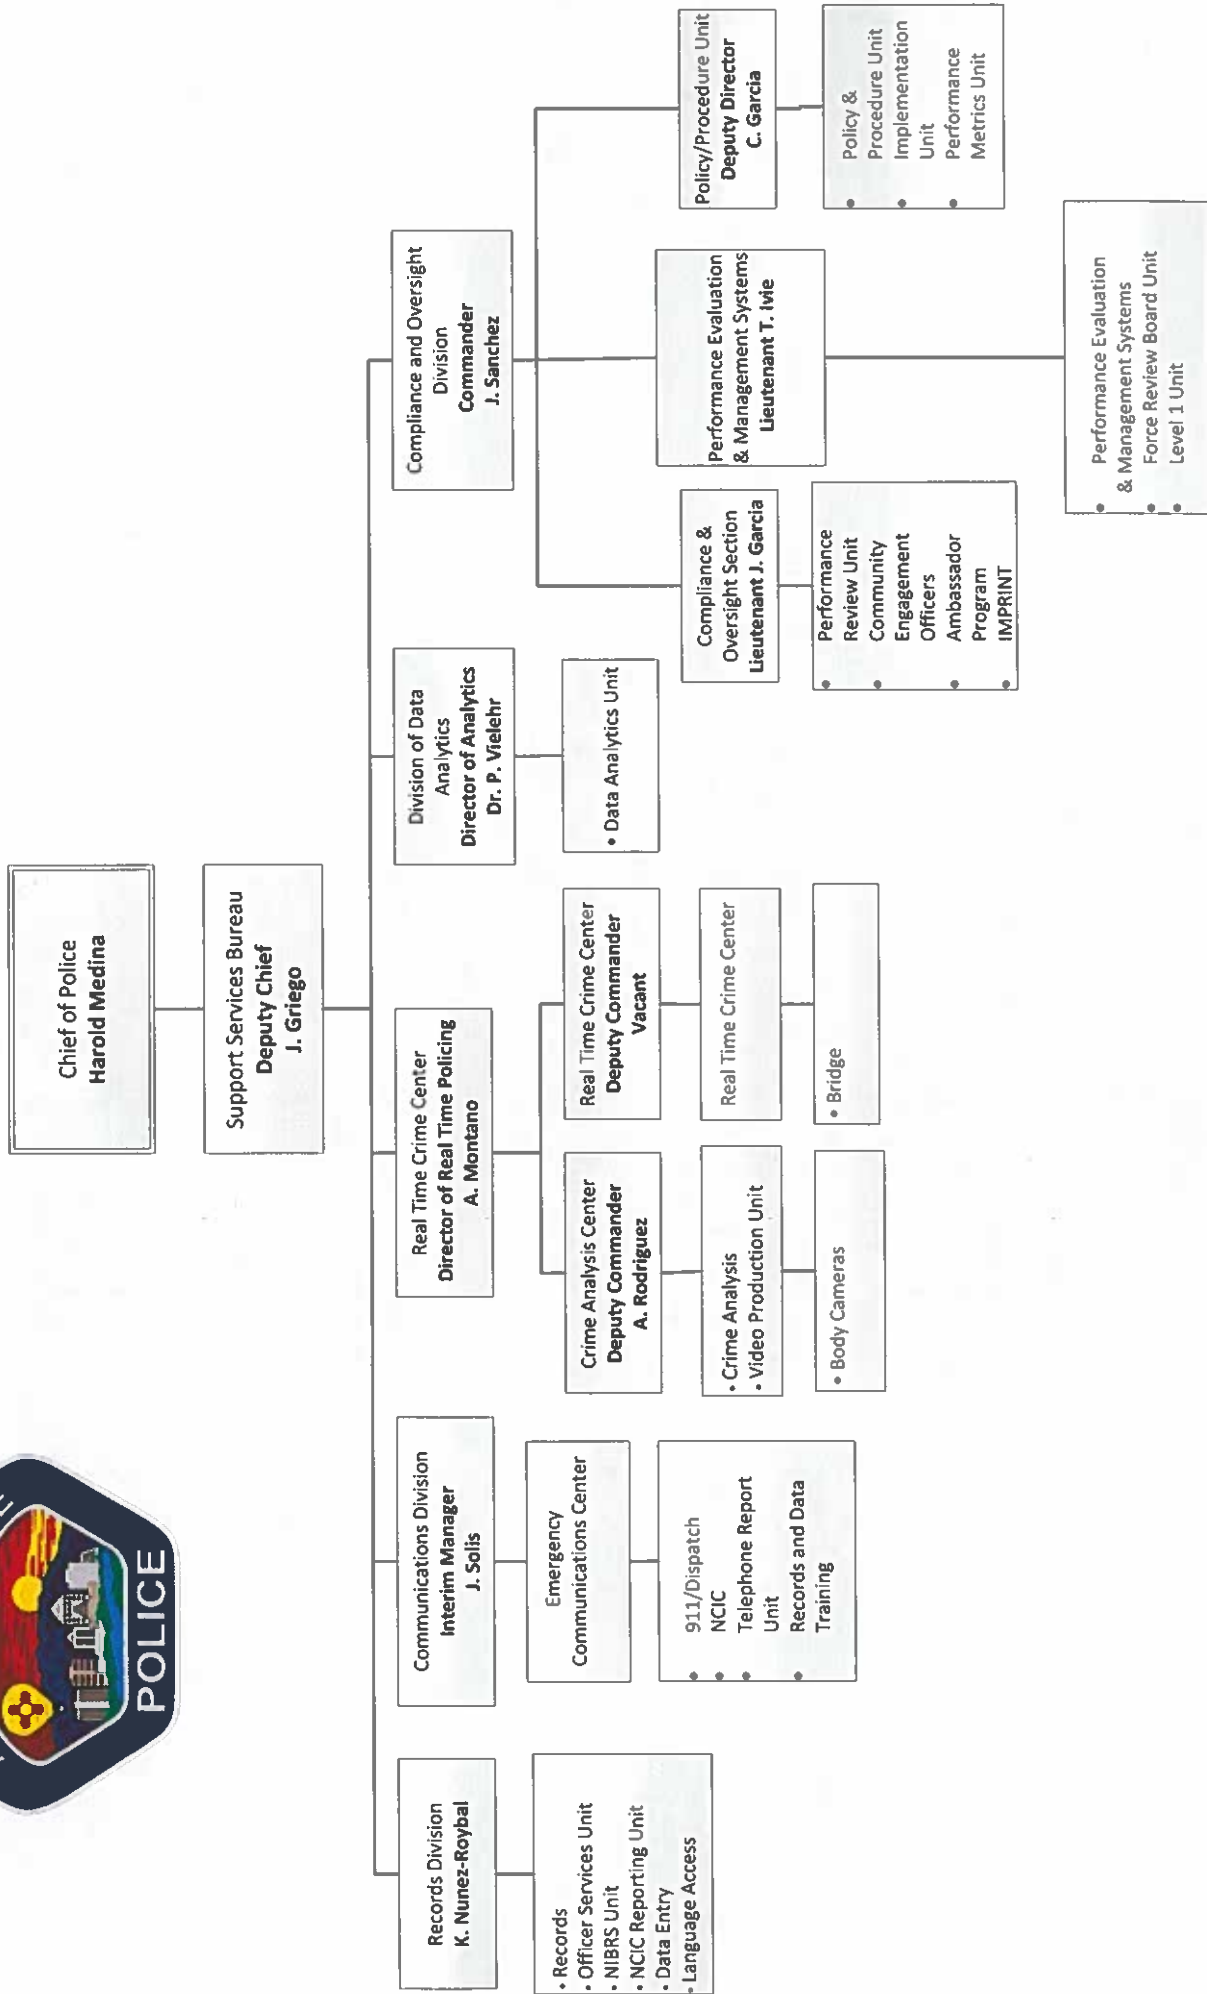

**Albuquerque
Police Department**

**Albuquerque
Police Department**

Office of the Chief

Field Services Bureau

Investigative Bureau

Special Operations Bureau

Support Services Bureau

Office of the Superintendent