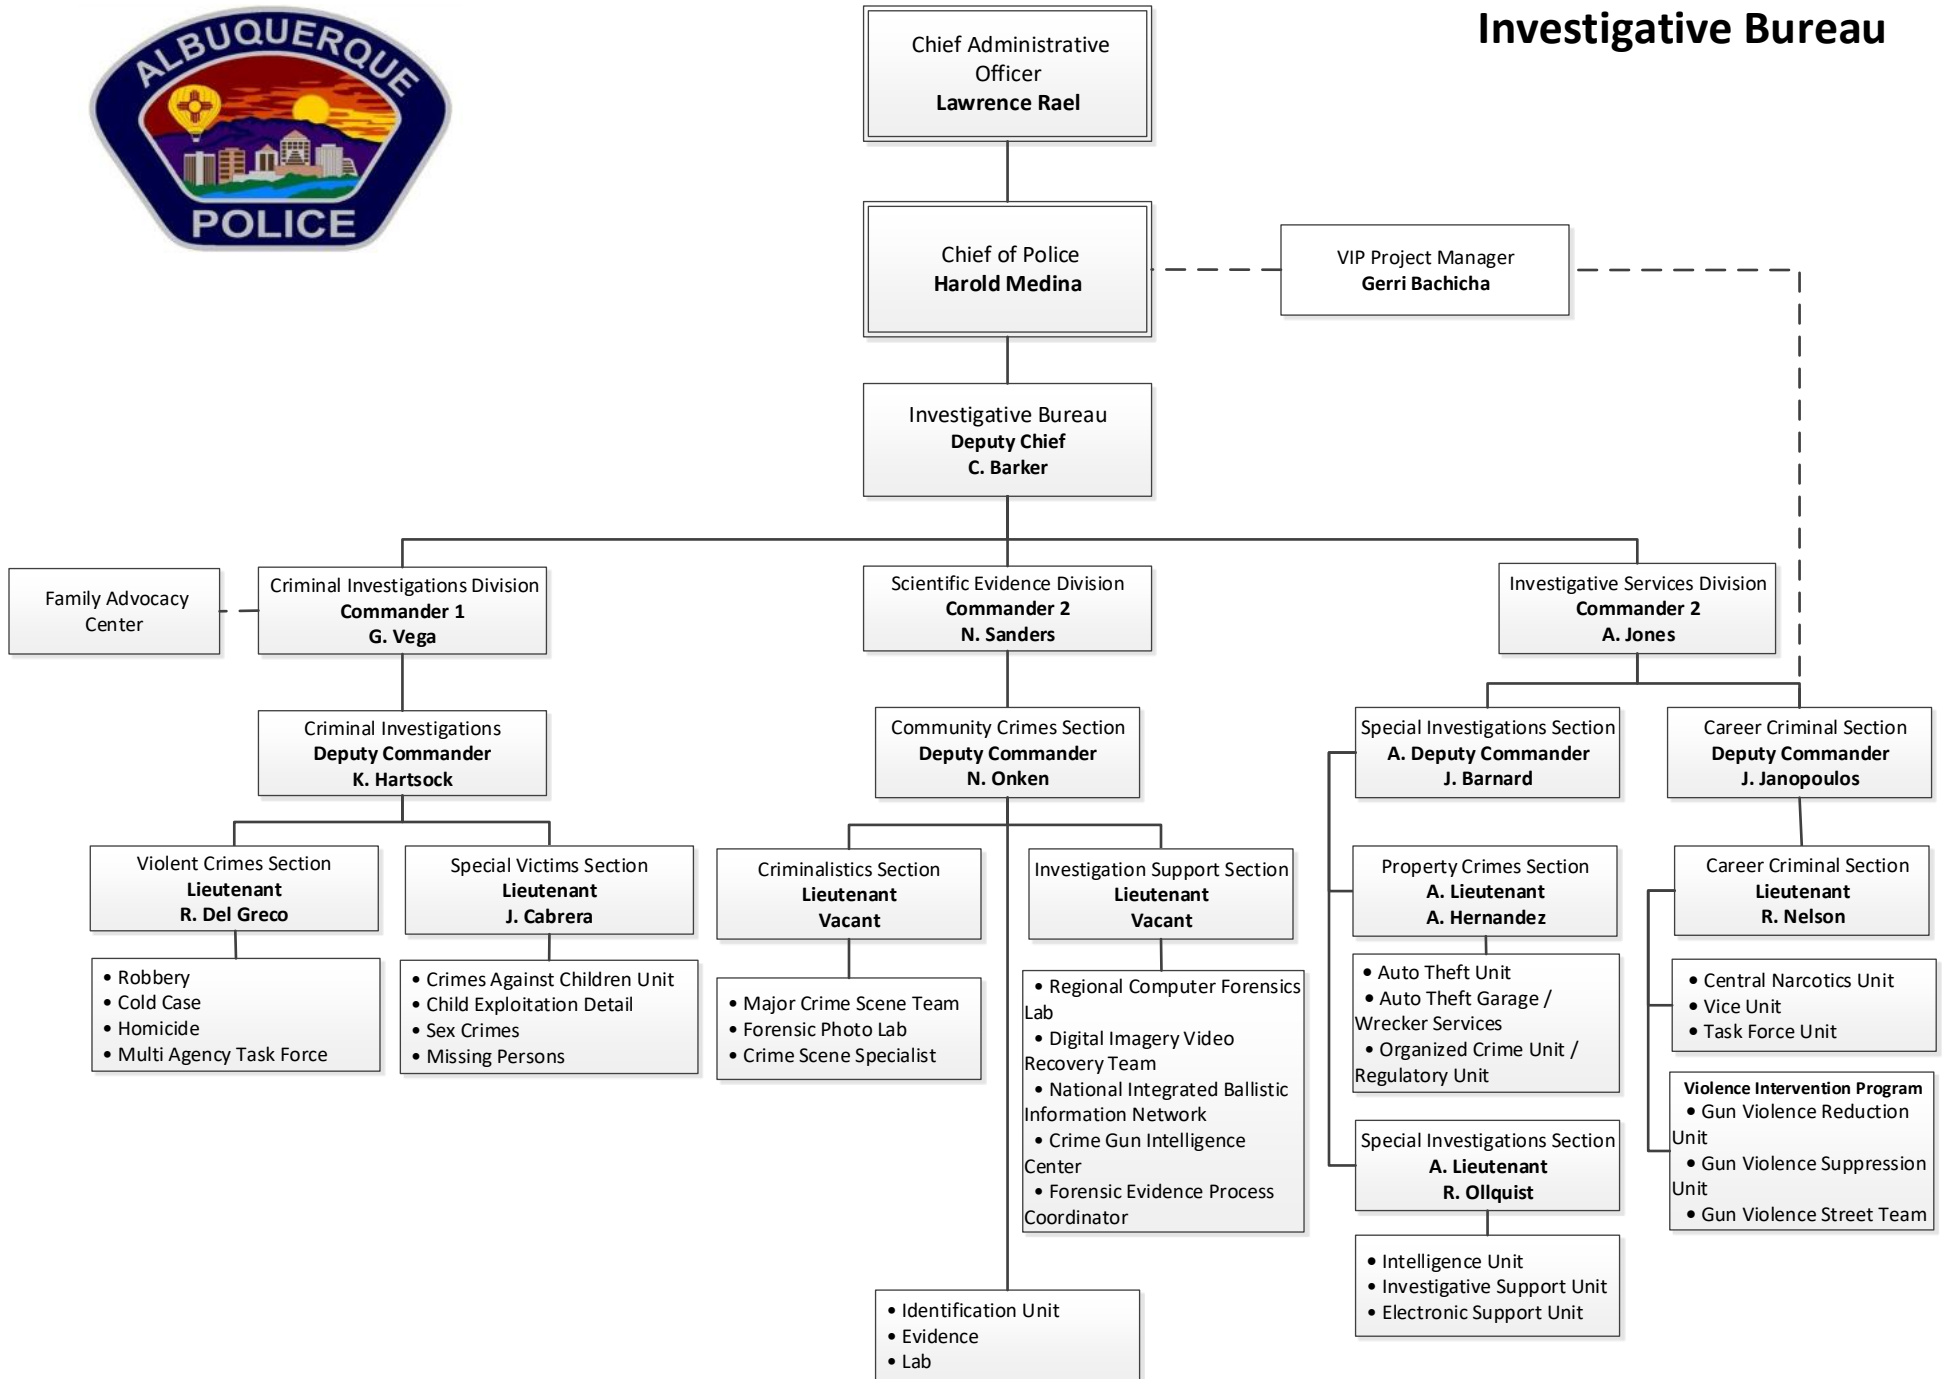

Albuquerque Police Department

Albuquerque Police Department

Accountability Bureau

Field Services Bureau

Investigative Bureau

Special Operations Bureau

Management Services and Support

Office of the Chief

Office of the Superintendent