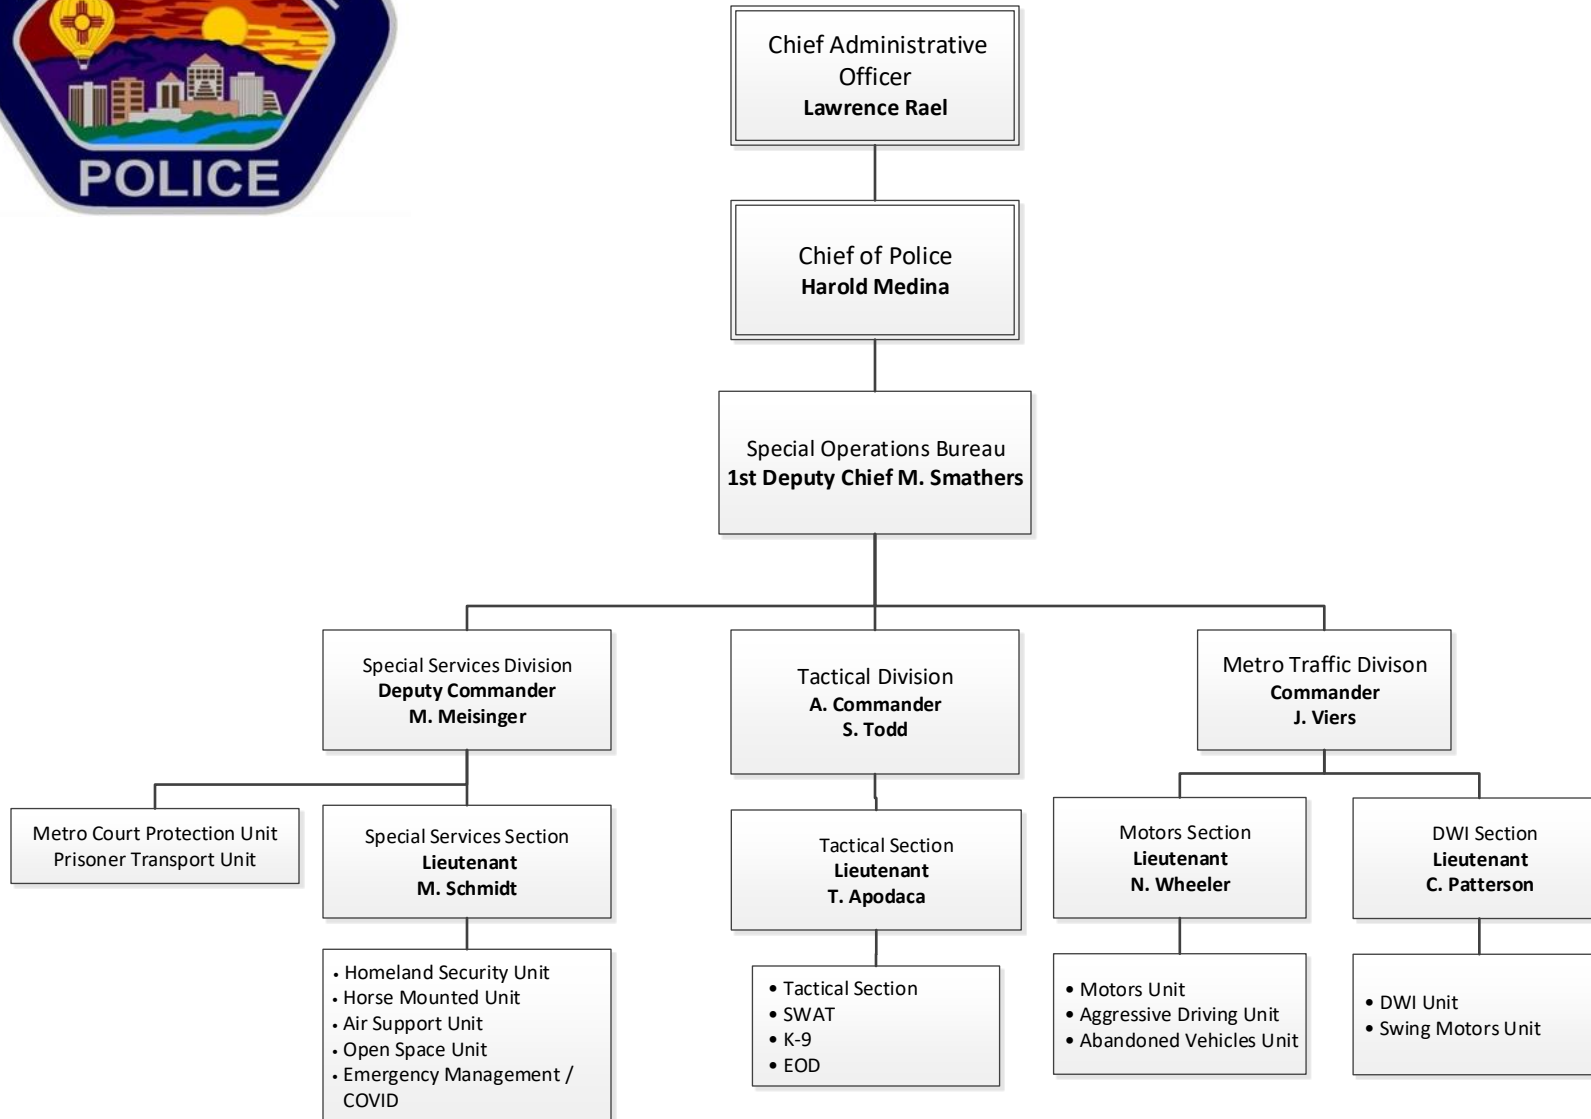

Albuquerque Police Department

Albuquerque Police Department

Accountability Bureau

Field Services Bureau

Investigative Bureau

Special Operations Bureau

Management Services and Support

Office of the Chief

Office of the Superintendent