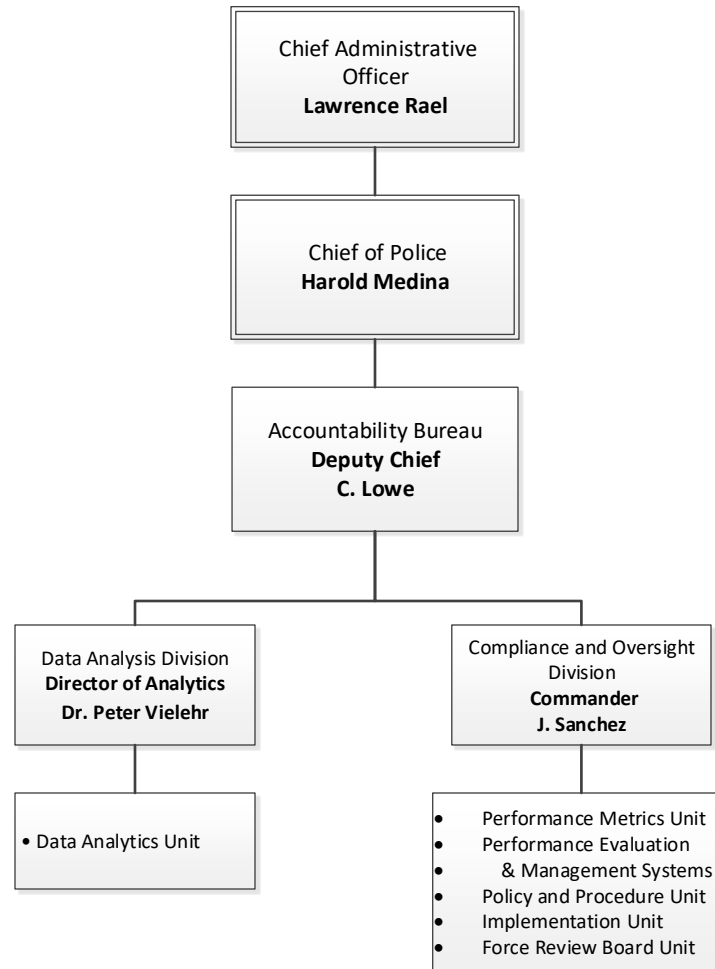

Albuquerque Police Department

Albuquerque Police Department

Accountability Bureau

Field Services Bureau

Investigative Bureau

Special Operations Bureau

Management Services and Support

Office of the Chief

Office of the Superintendent