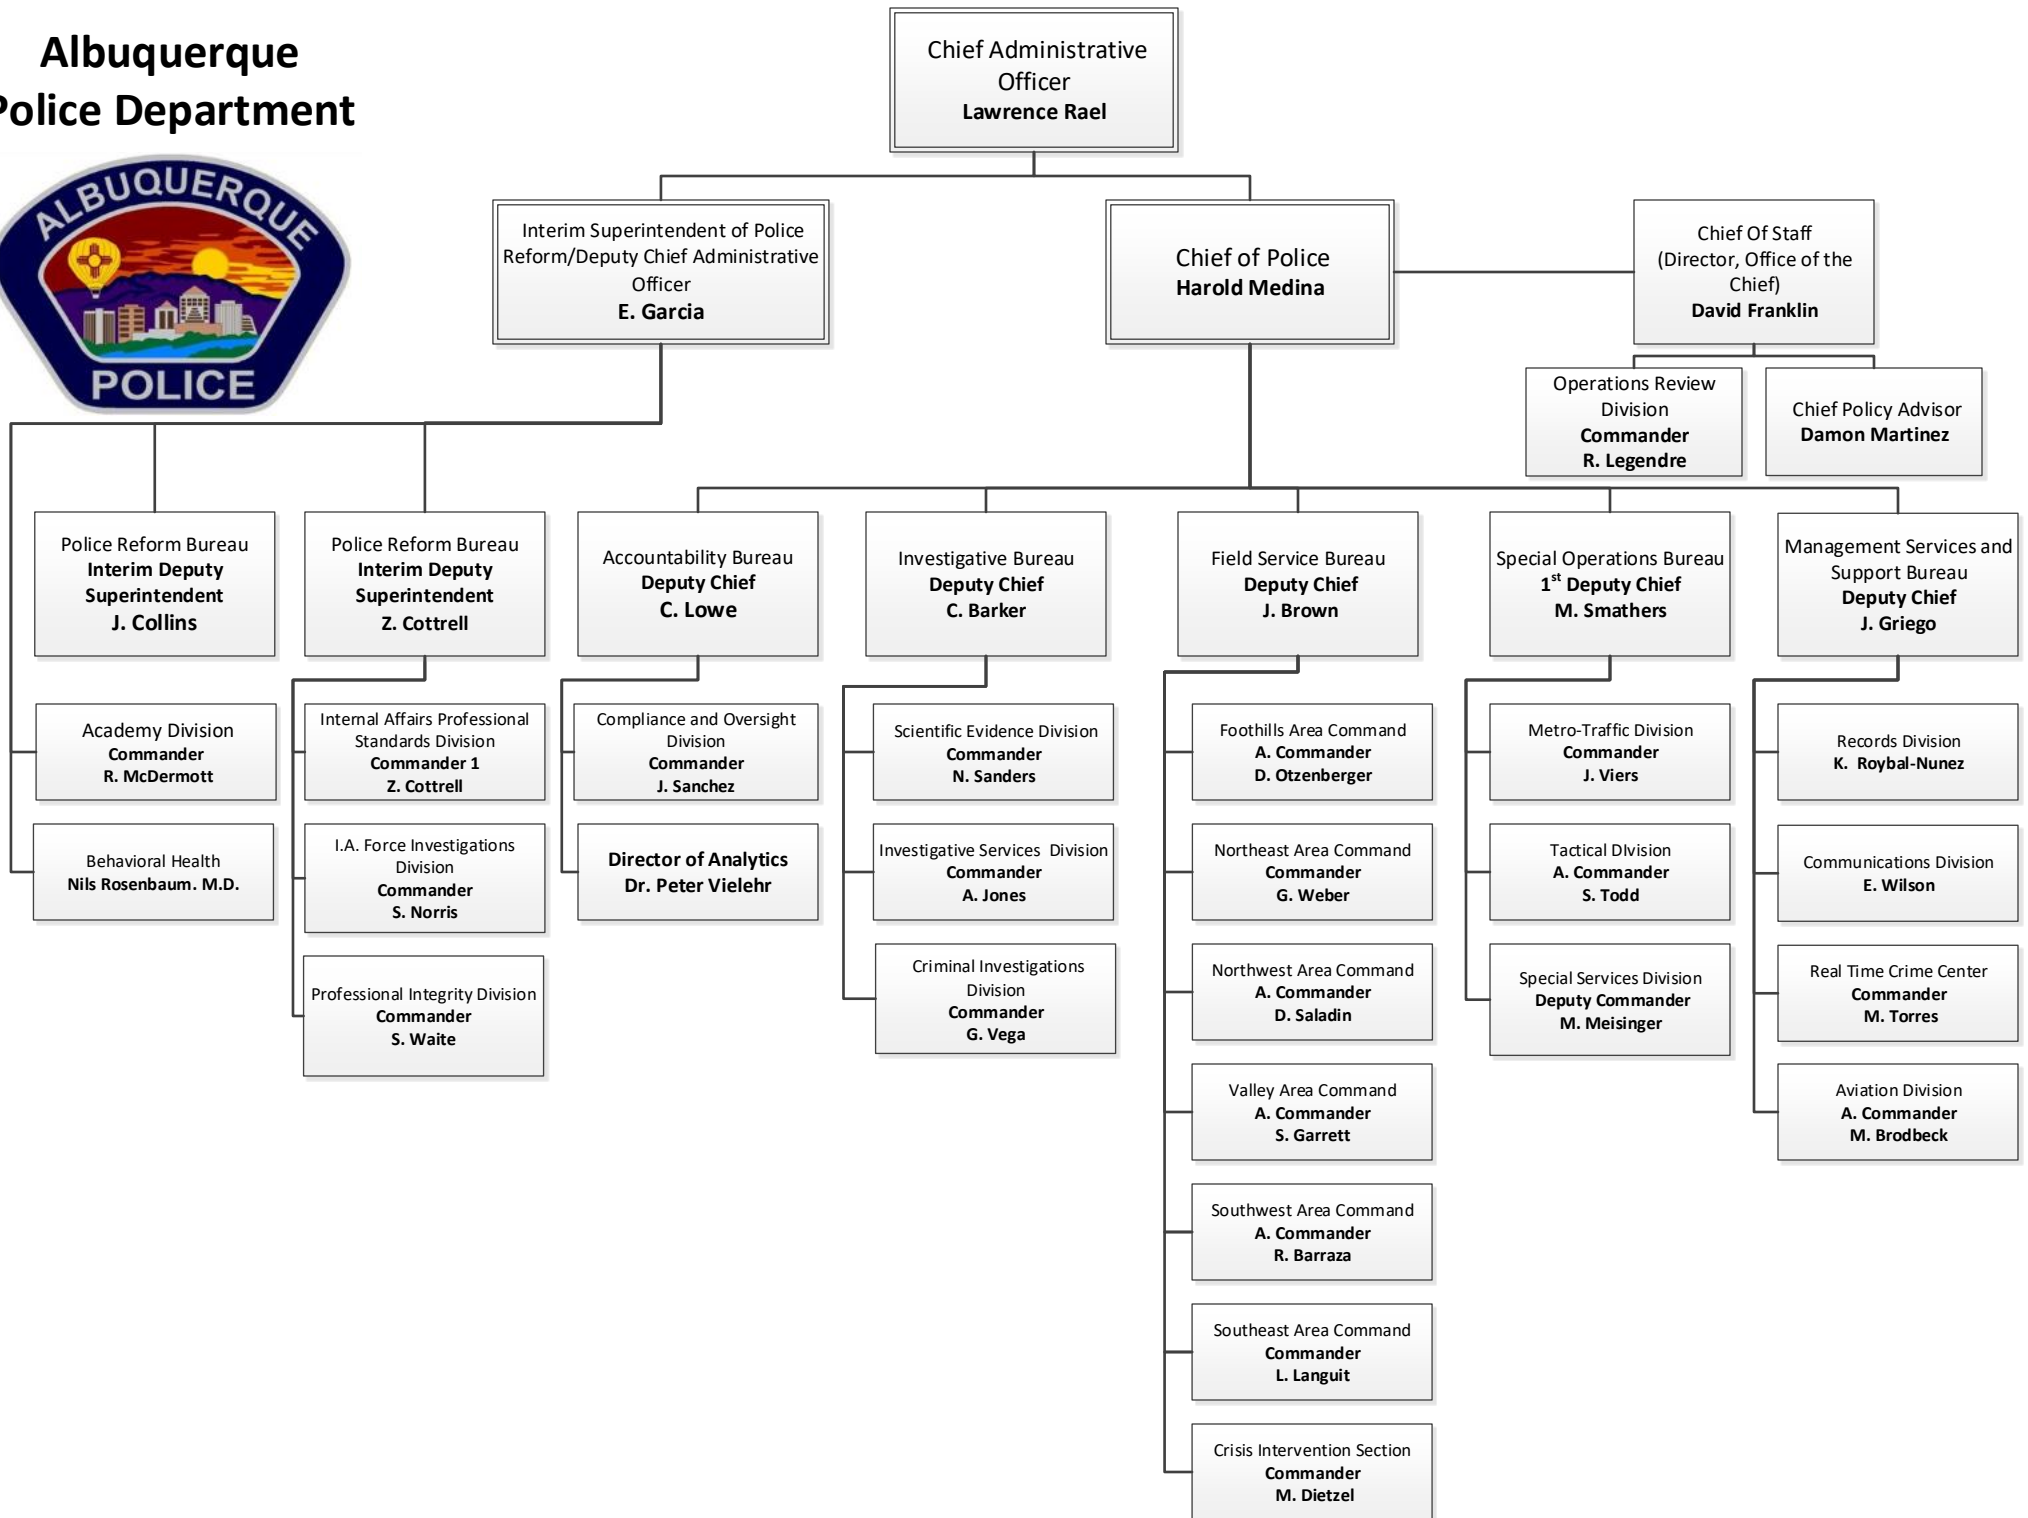

Albuquerque Police Department

Albuquerque Police Department

Accountability Bureau

Field Services Bureau

Investigative Bureau

Special Operations Bureau

Management Services and Support

Office of the Chief

Office of the Superintendent