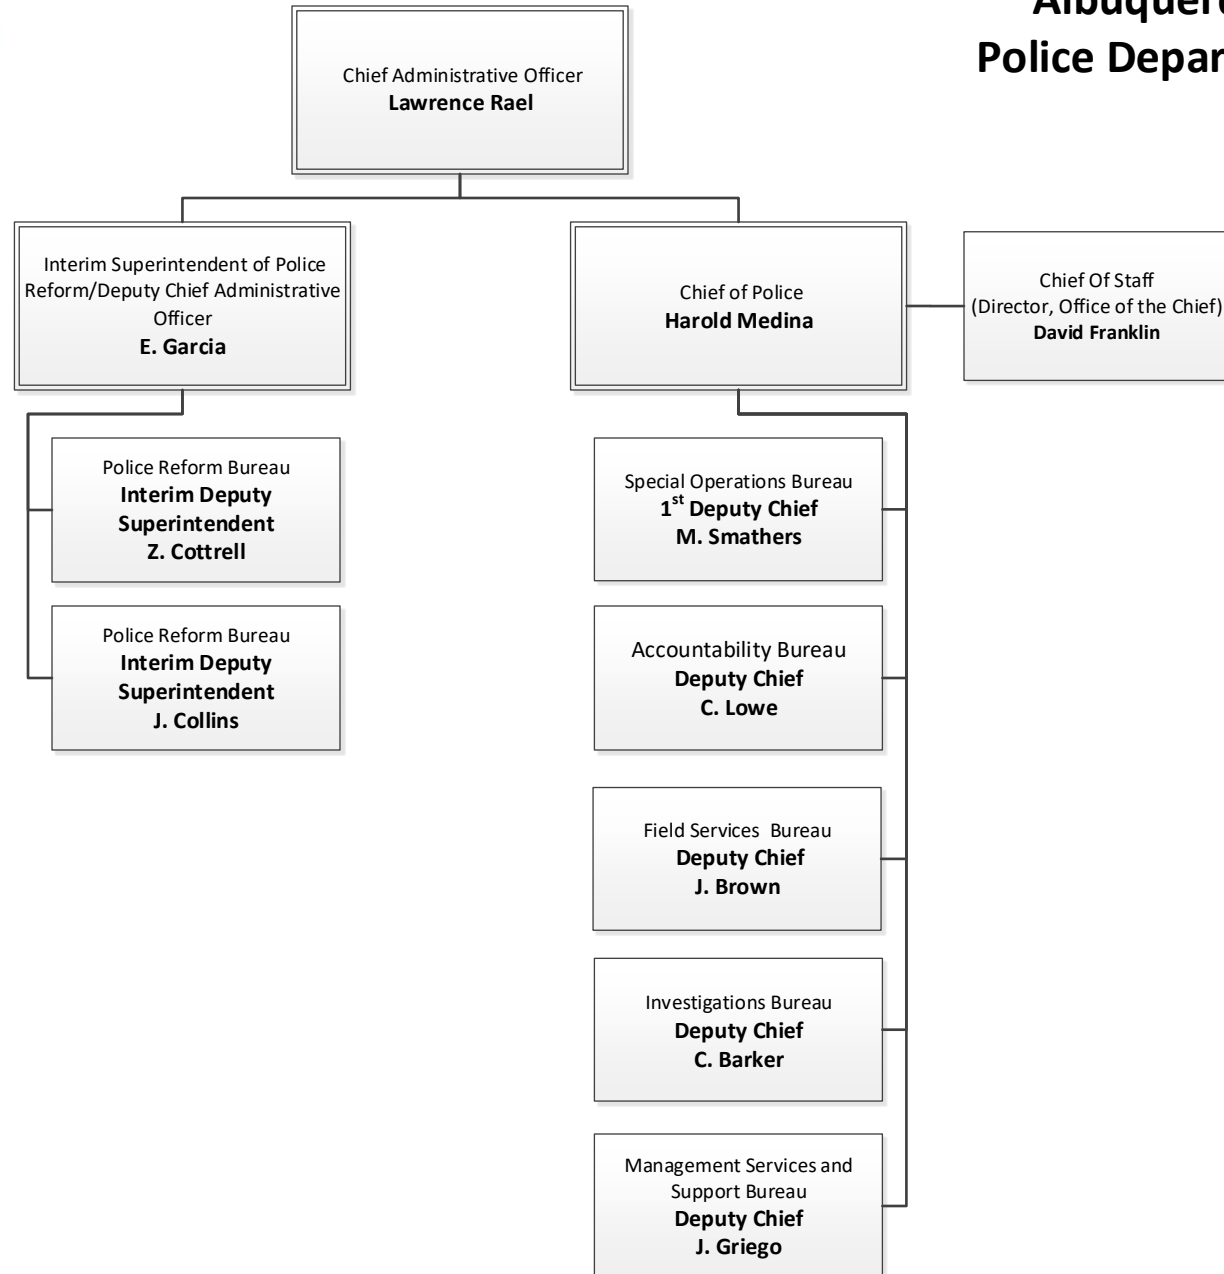

Albuquerque Police Department

Albuquerque Police Department

Accountability Bureau

Field Services Bureau

Investigative Bureau

Special Operations Bureau

Management Services and Support

Office of the Chief

Office of the Superintendent