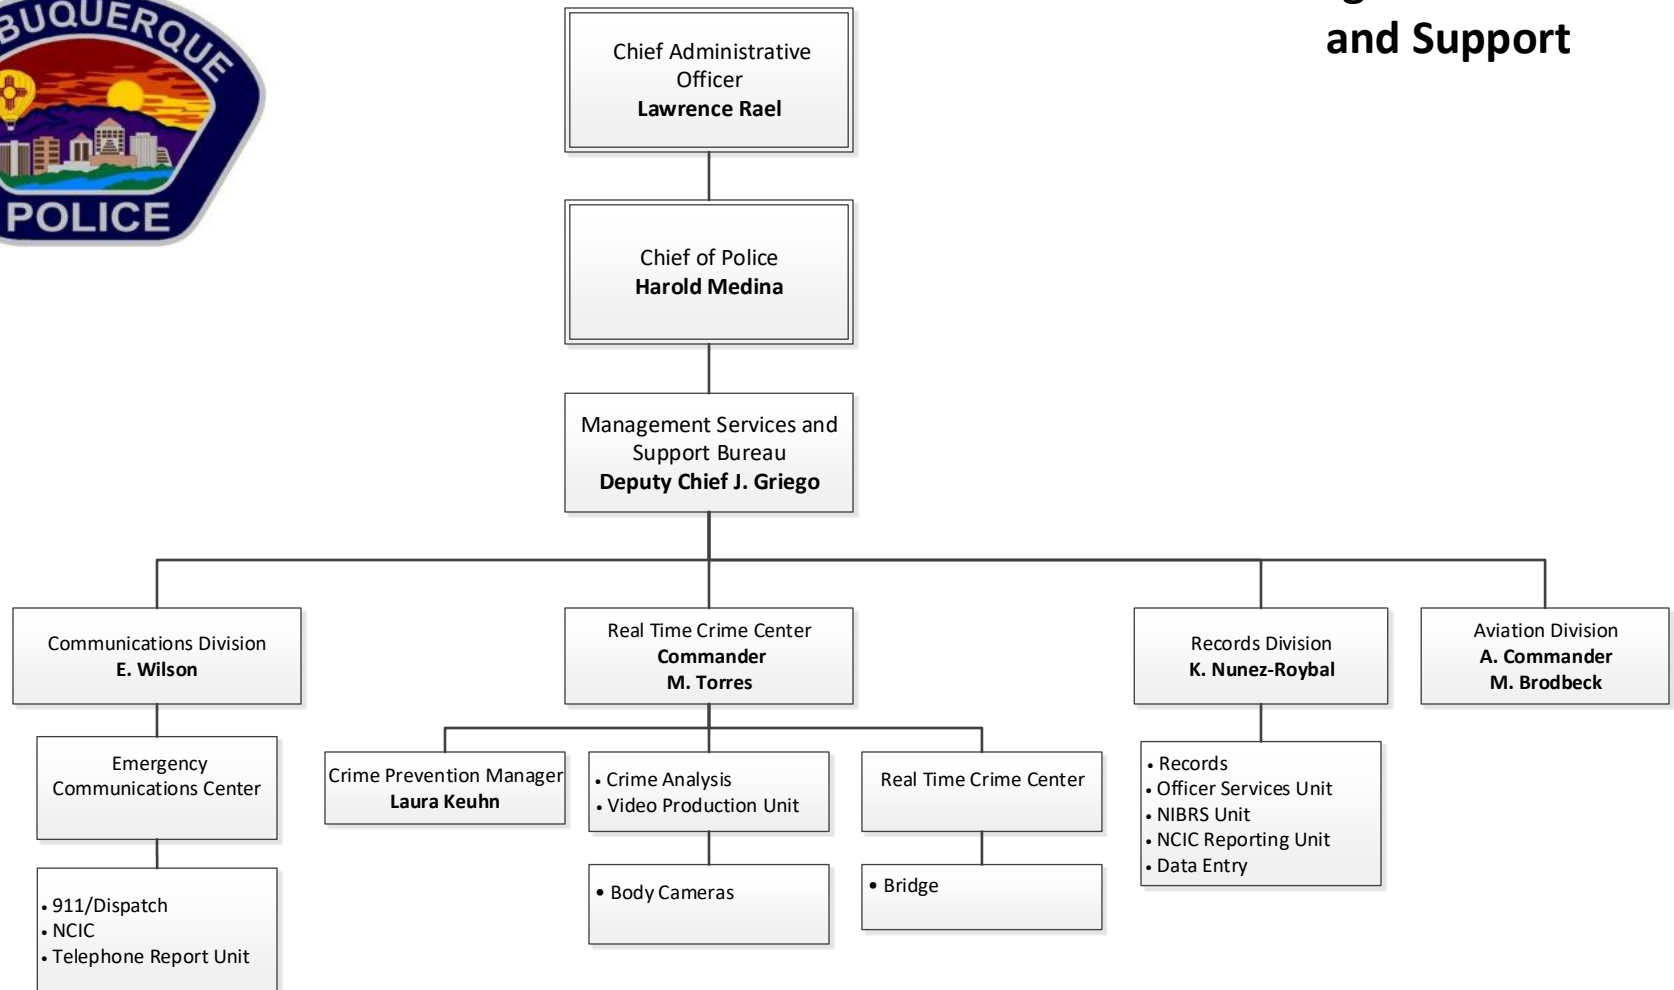

Albuquerque Police Department

Albuquerque Police Department

Accountability Bureau

Field Services Bureau

Investigative Bureau

Special Operations Bureau

Management Services and Support

Office of the Chief

Office of the Superintendent