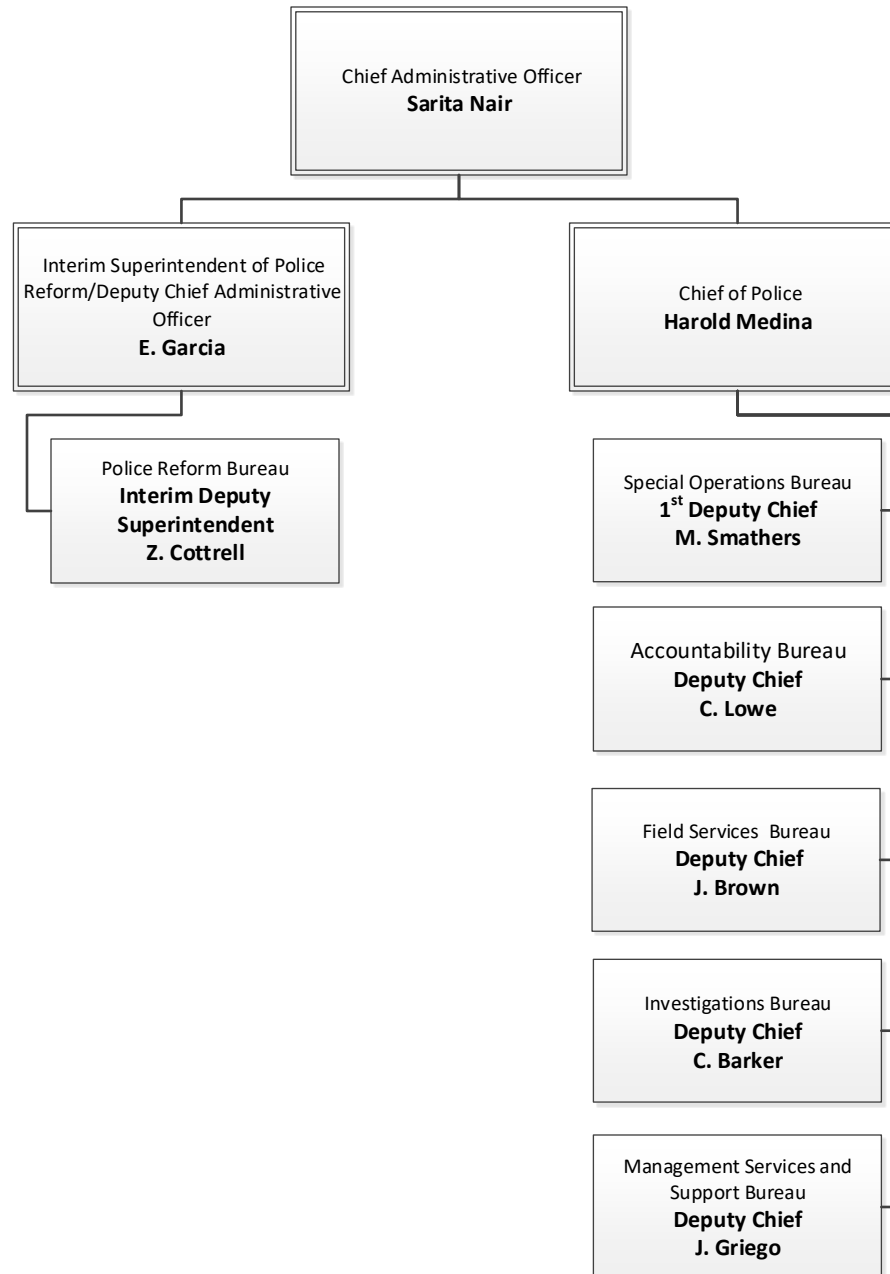

Albuquerque Police Department

Albuquerque Police Department

Accountability Bureau

Field Services Bureau

Investigative Bureau

Special Operations Bureau

Management Services and Support

Office of the Chief

Office of the Superintendent