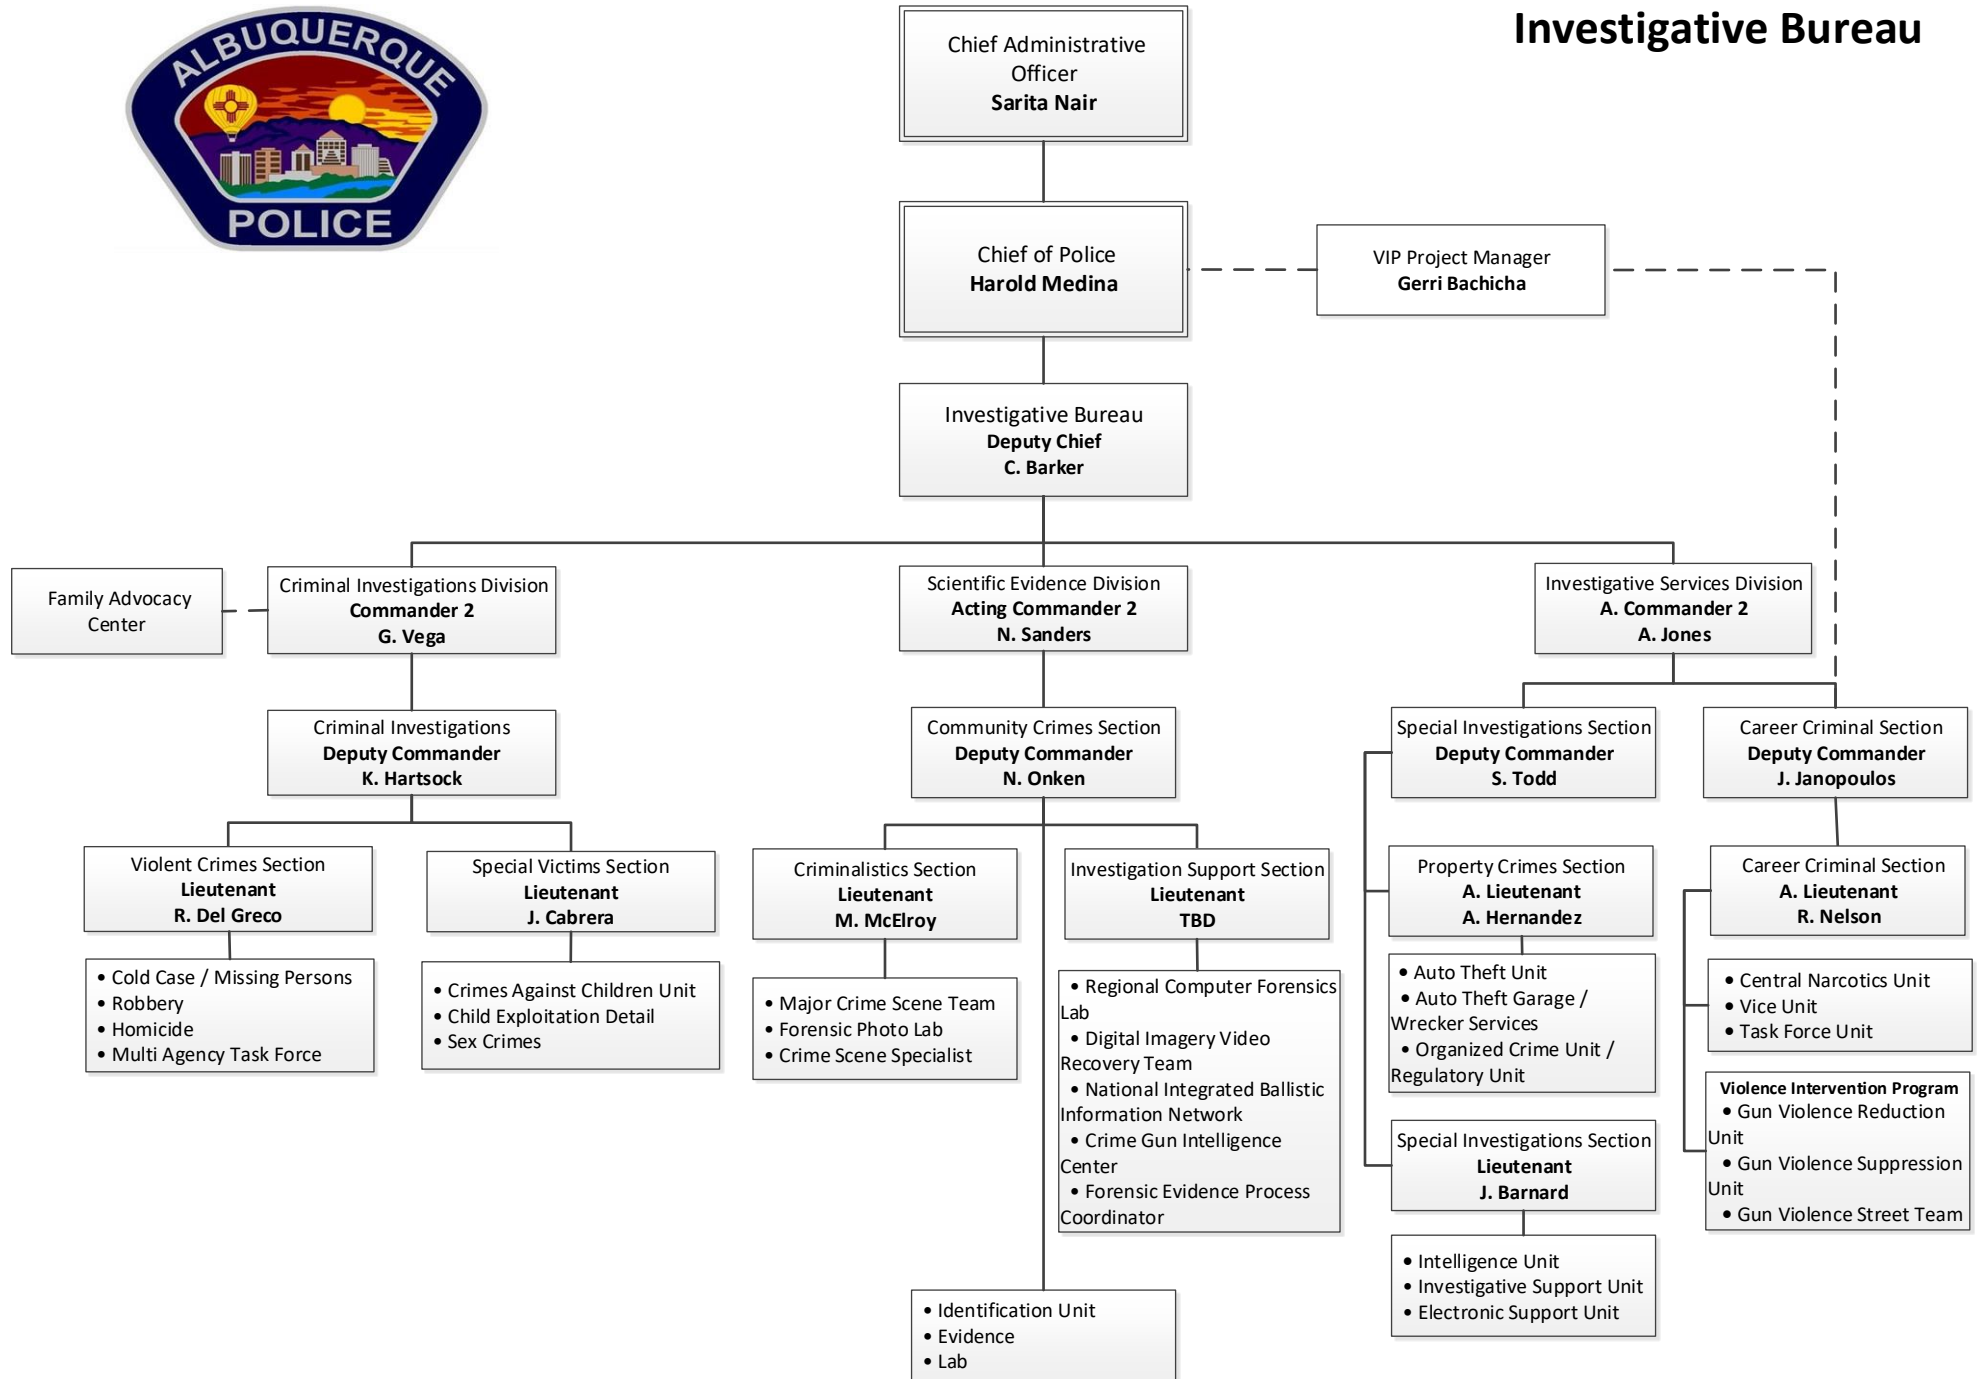

Albuquerque Police Department

Albuquerque Police Department

Accountability Bureau

Field Services Bureau

Investigative Bureau

Special Operations Bureau

Management Services and Support

Office of the Chief

Office of the Superintendent