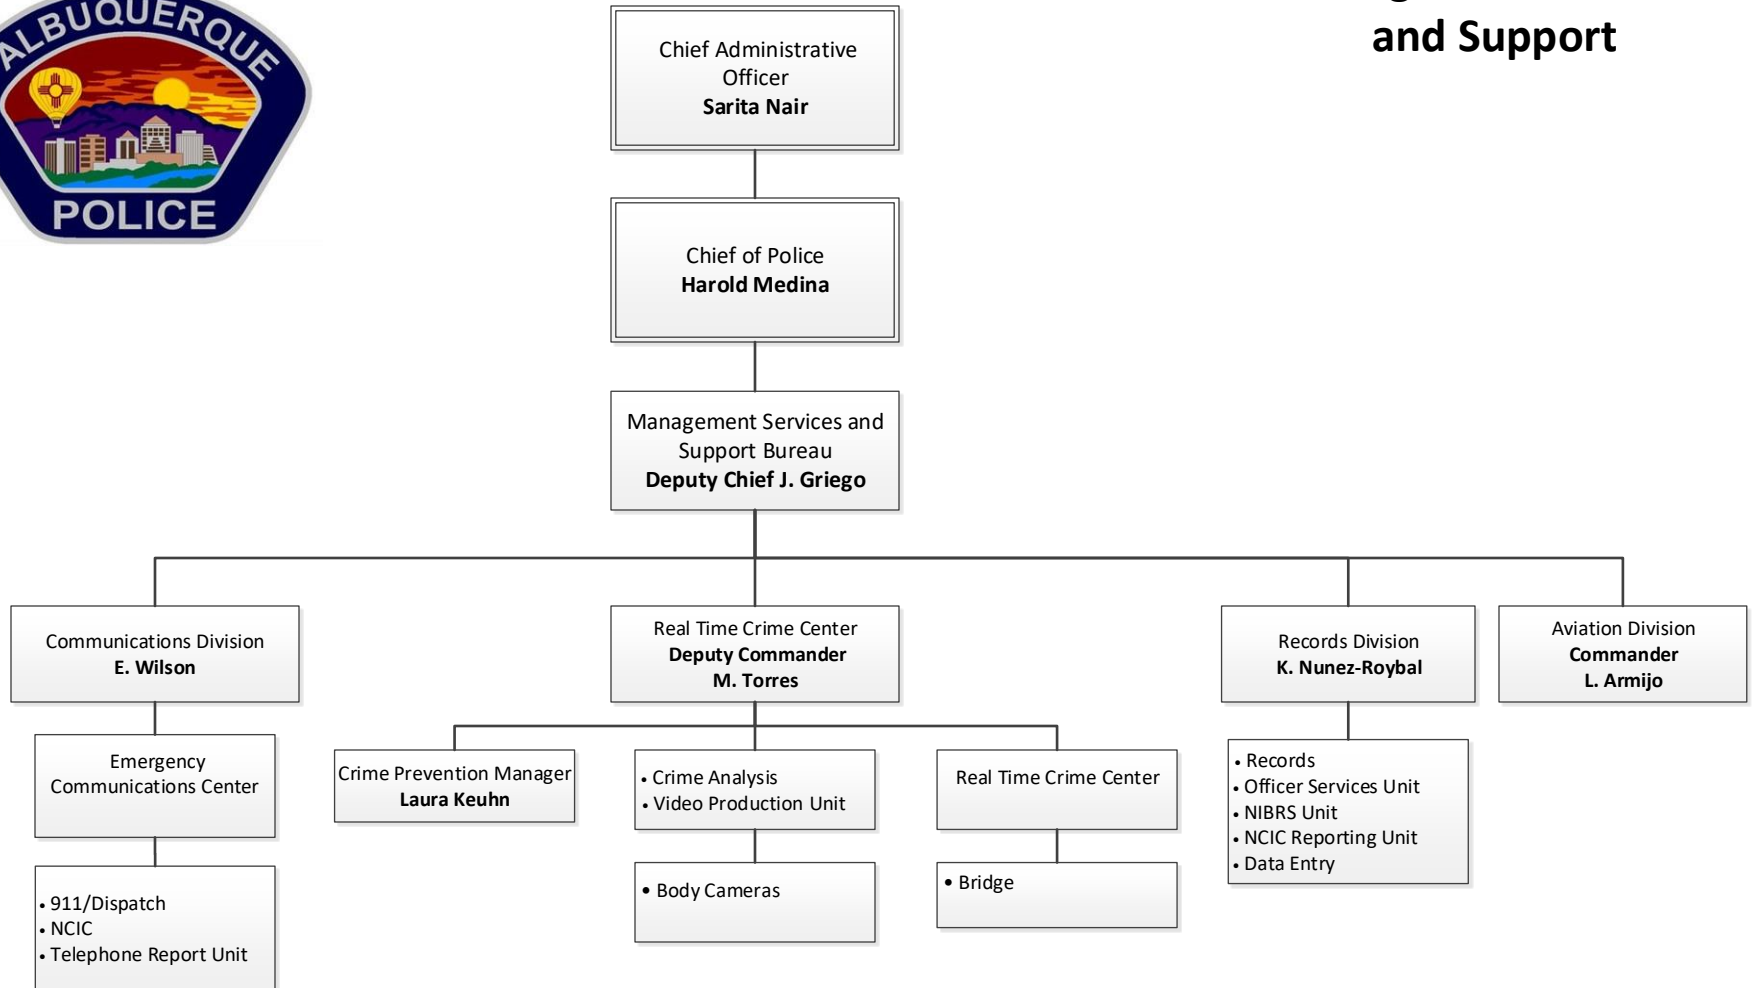

Albuquerque Police Department

Albuquerque Police Department

Accountability Bureau

Field Services Bureau

Investigative Bureau

Special Operations Bureau

Management Services and Support

Office of the Chief

Office of the Superintendent