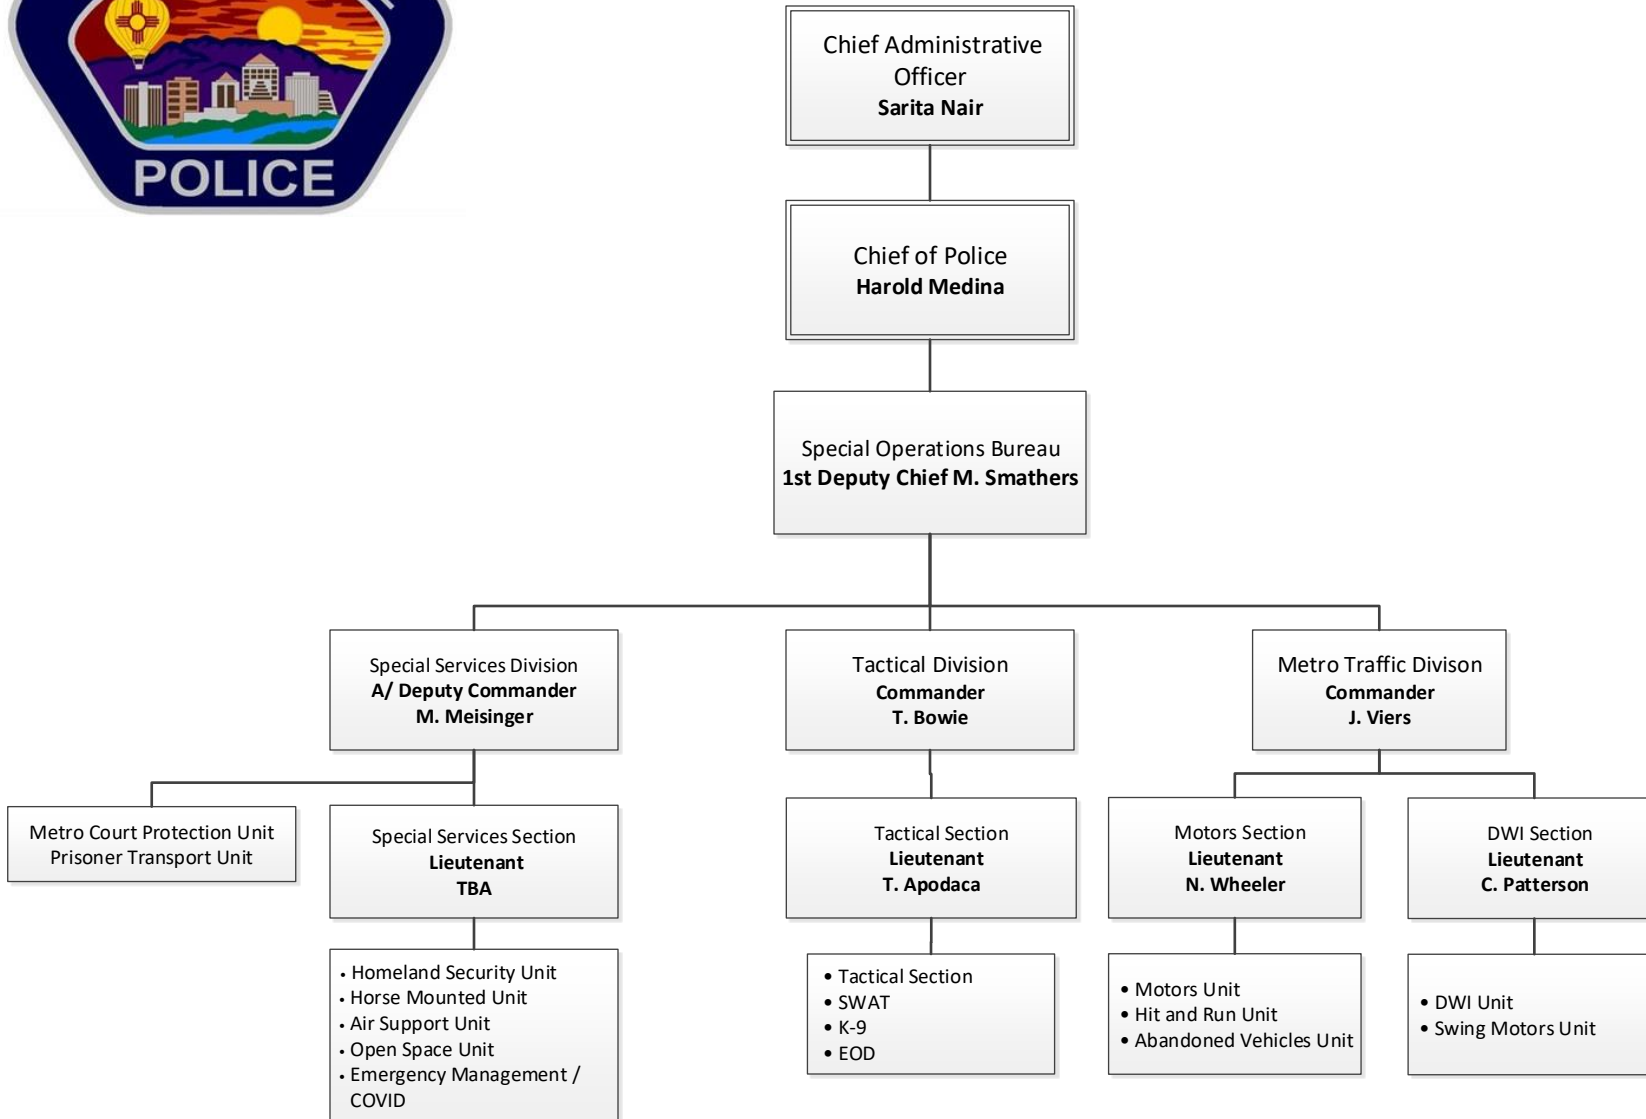

Albuquerque Police Department

Albuquerque Police Department

Accountability Bureau

Field Services Bureau

Investigative Bureau

Special Operations Bureau

Management Services and Support

Office of the Chief

Office of the Superintendent