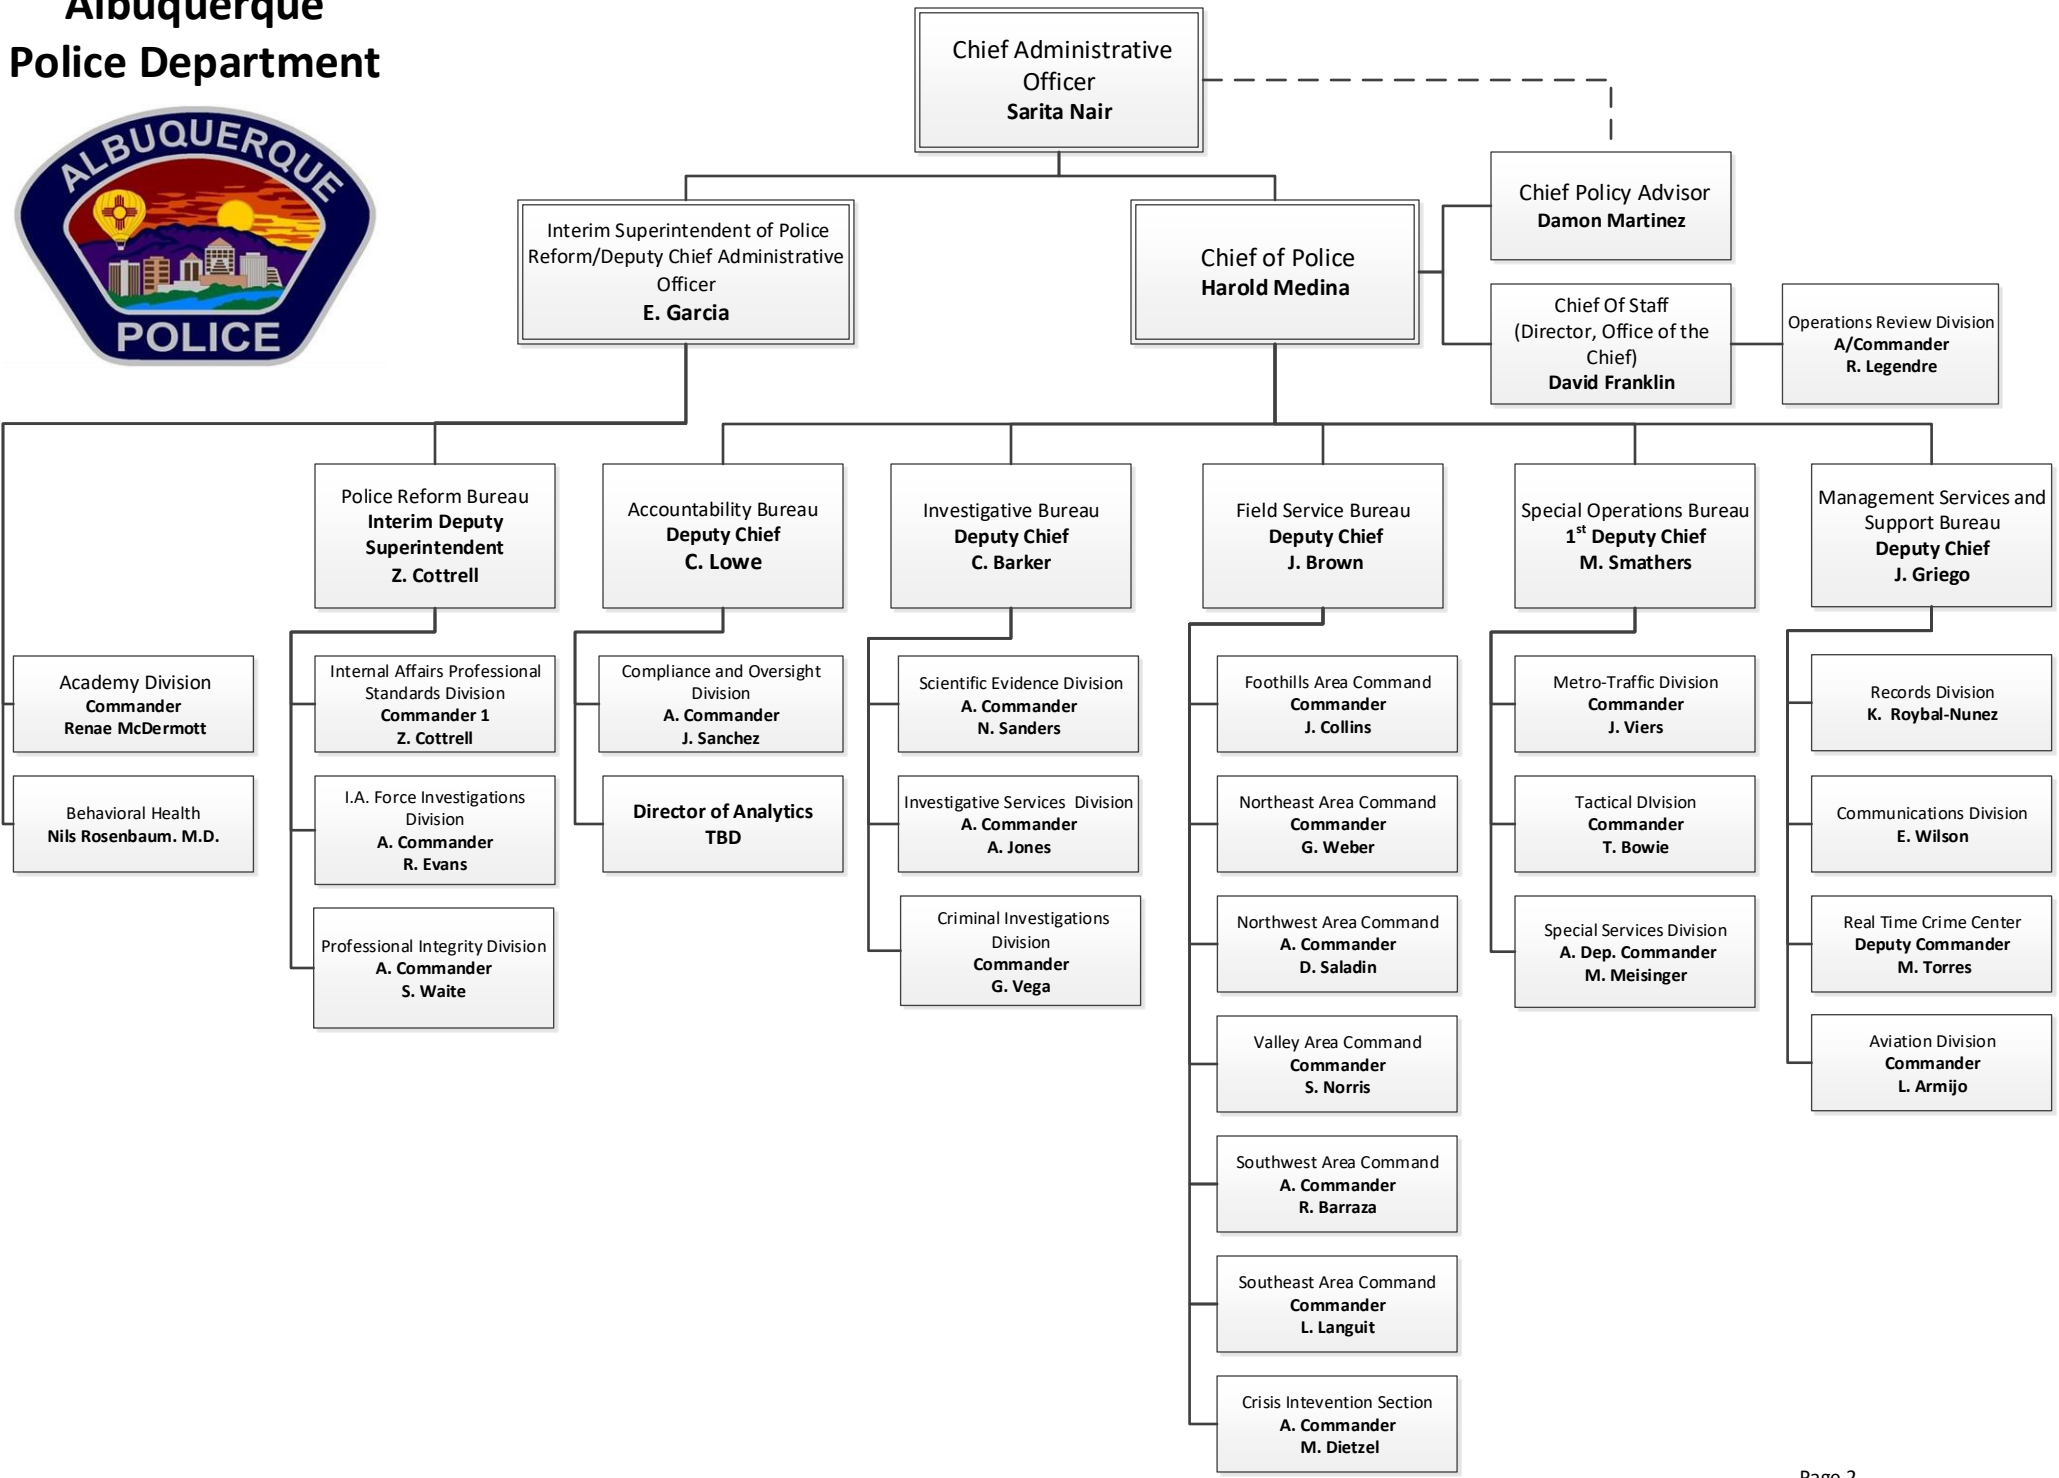

Albuquerque Police Department

Albuquerque Police Department

Accountability Bureau

Field Services Bureau

Investigative Bureau

Special Operations Bureau

Management Services and Support

Office of the Chief

Office of the Superintendent