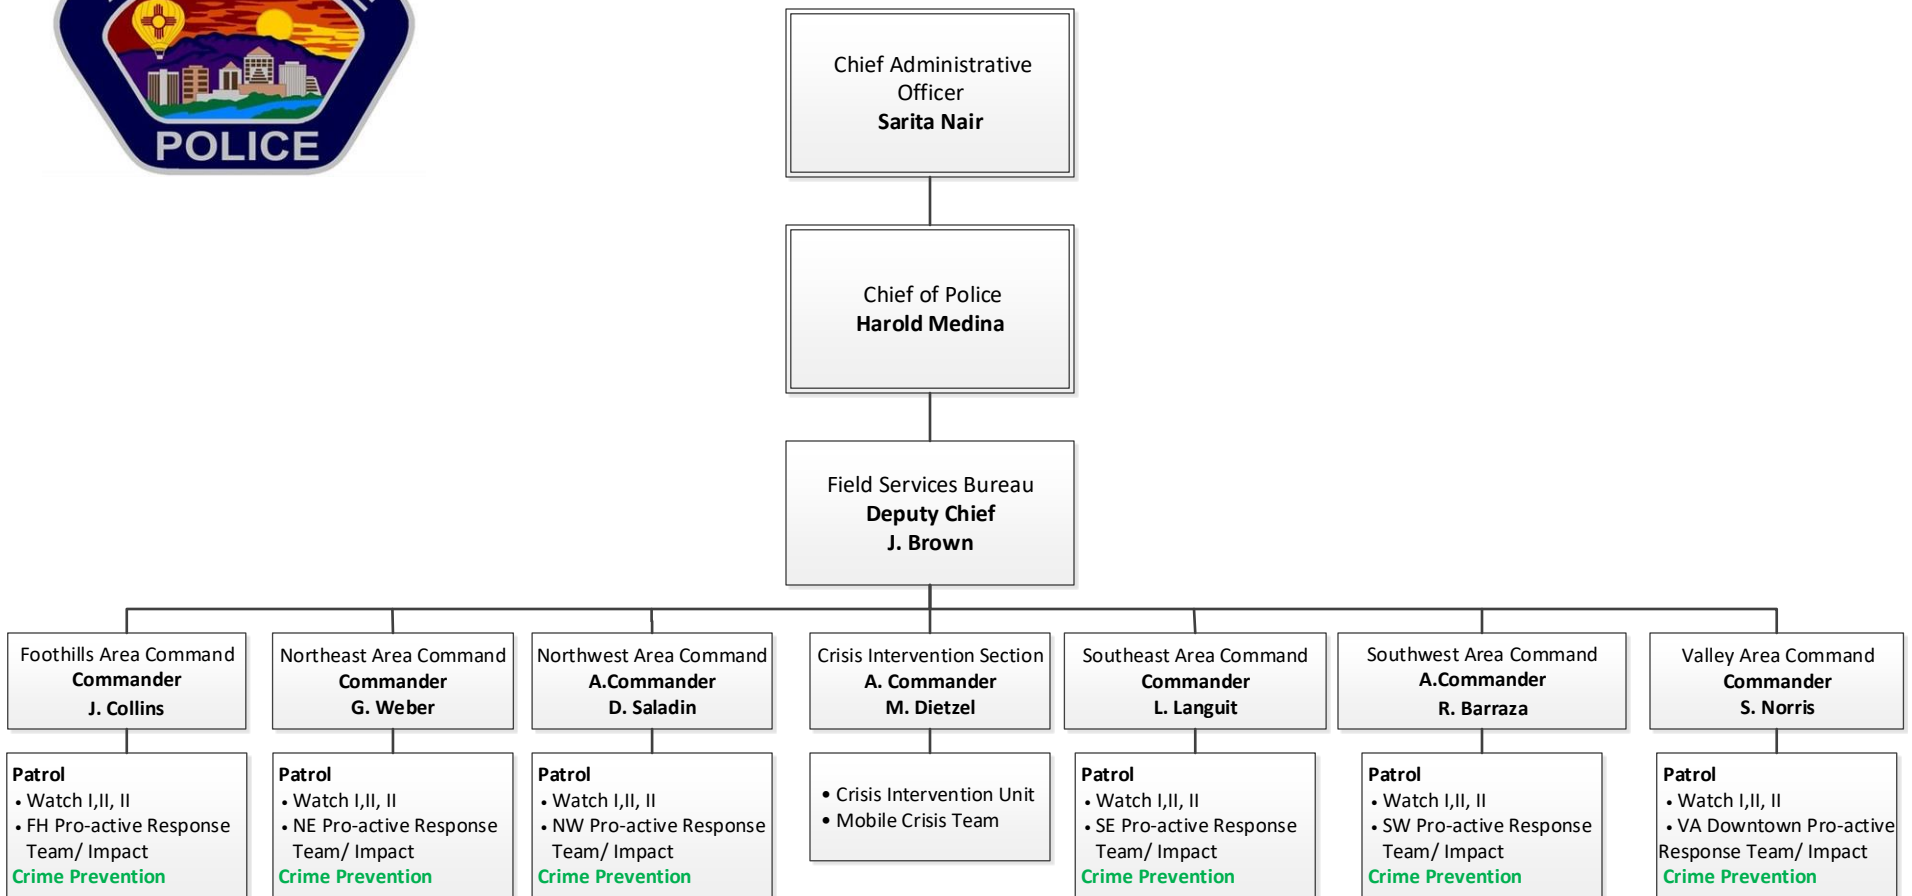

Albuquerque Police Department

Albuquerque Police Department

Accountability Bureau

Field Services Bureau

Investigative Bureau

Special Operations Bureau

Management Services and Support

Office of the Chief

Office of the Superintendent