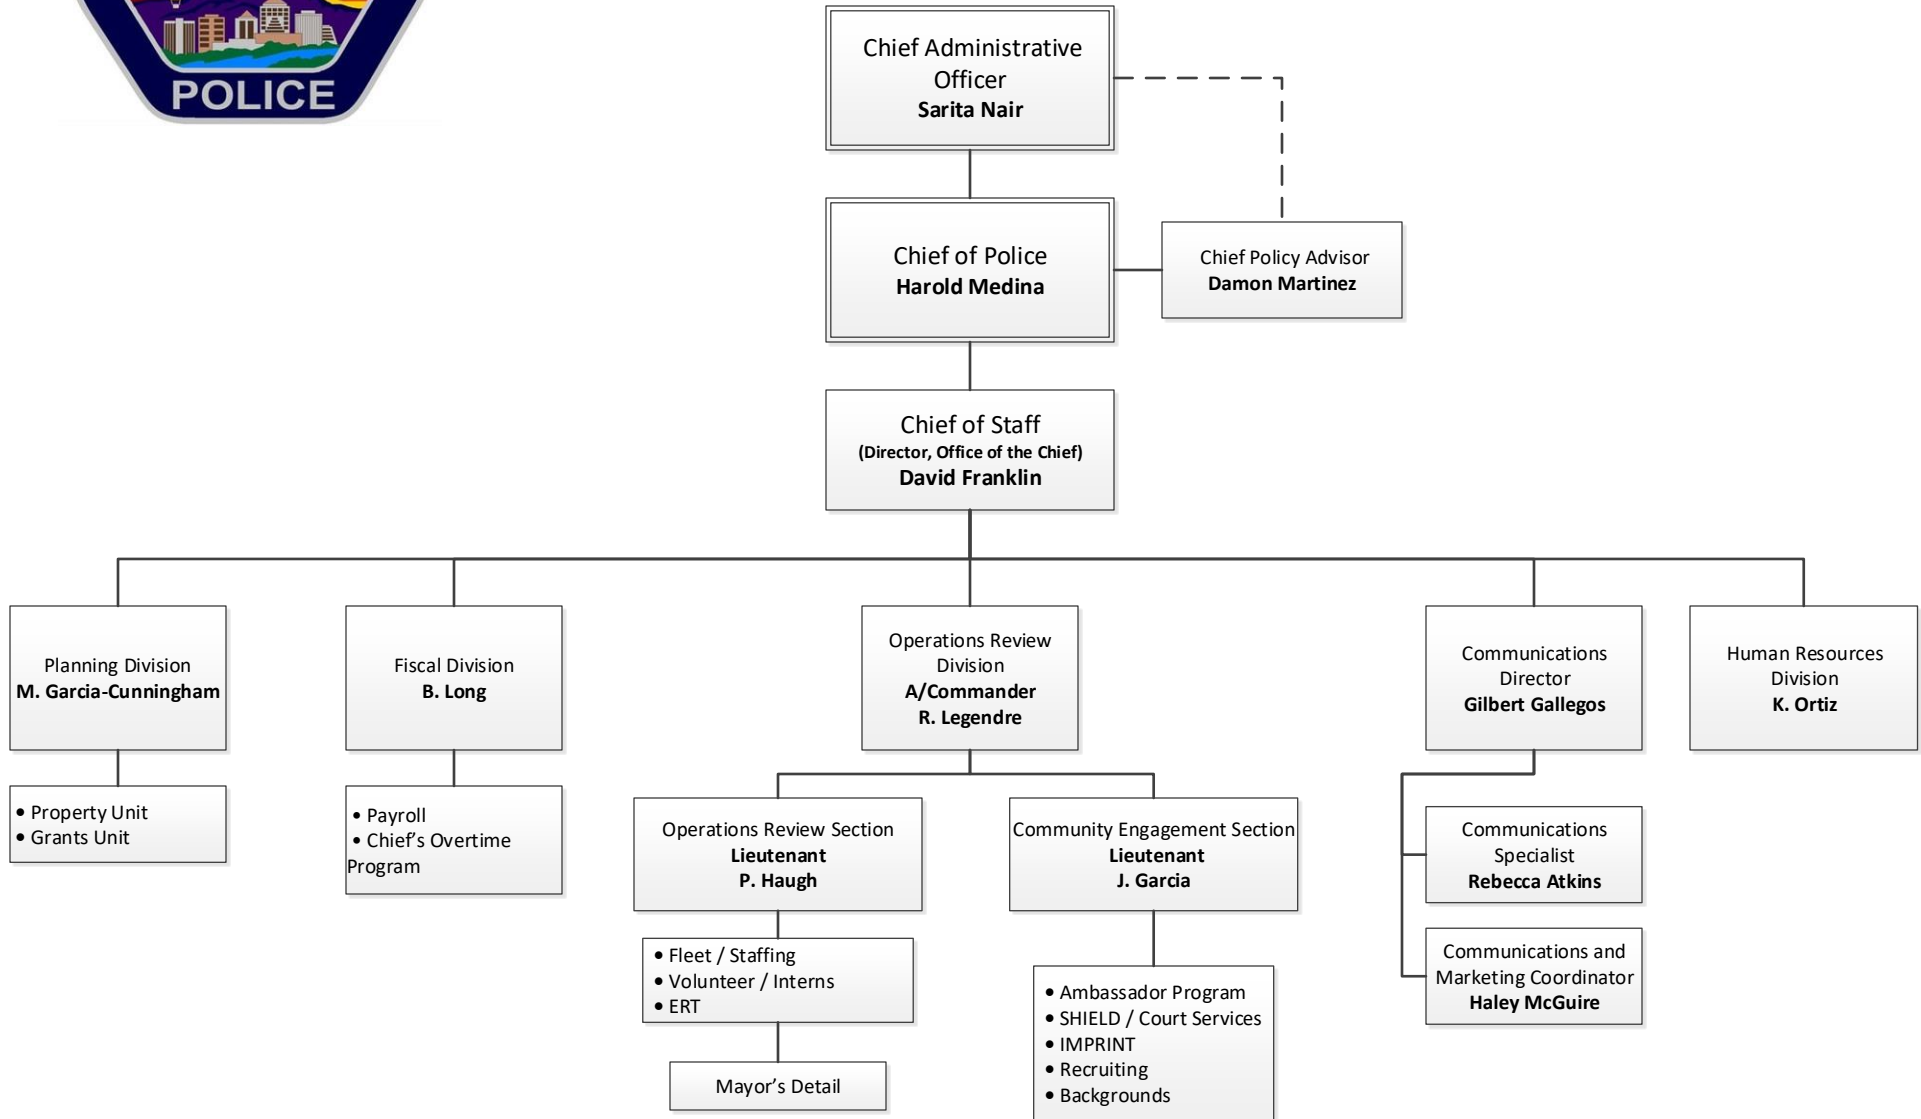

Albuquerque Police Department

Albuquerque Police Department

Accountability Bureau

Field Services Bureau

Investigative Bureau

Special Operations Bureau

Management Services and Support

Office of the Chief

Office of the Superintendent