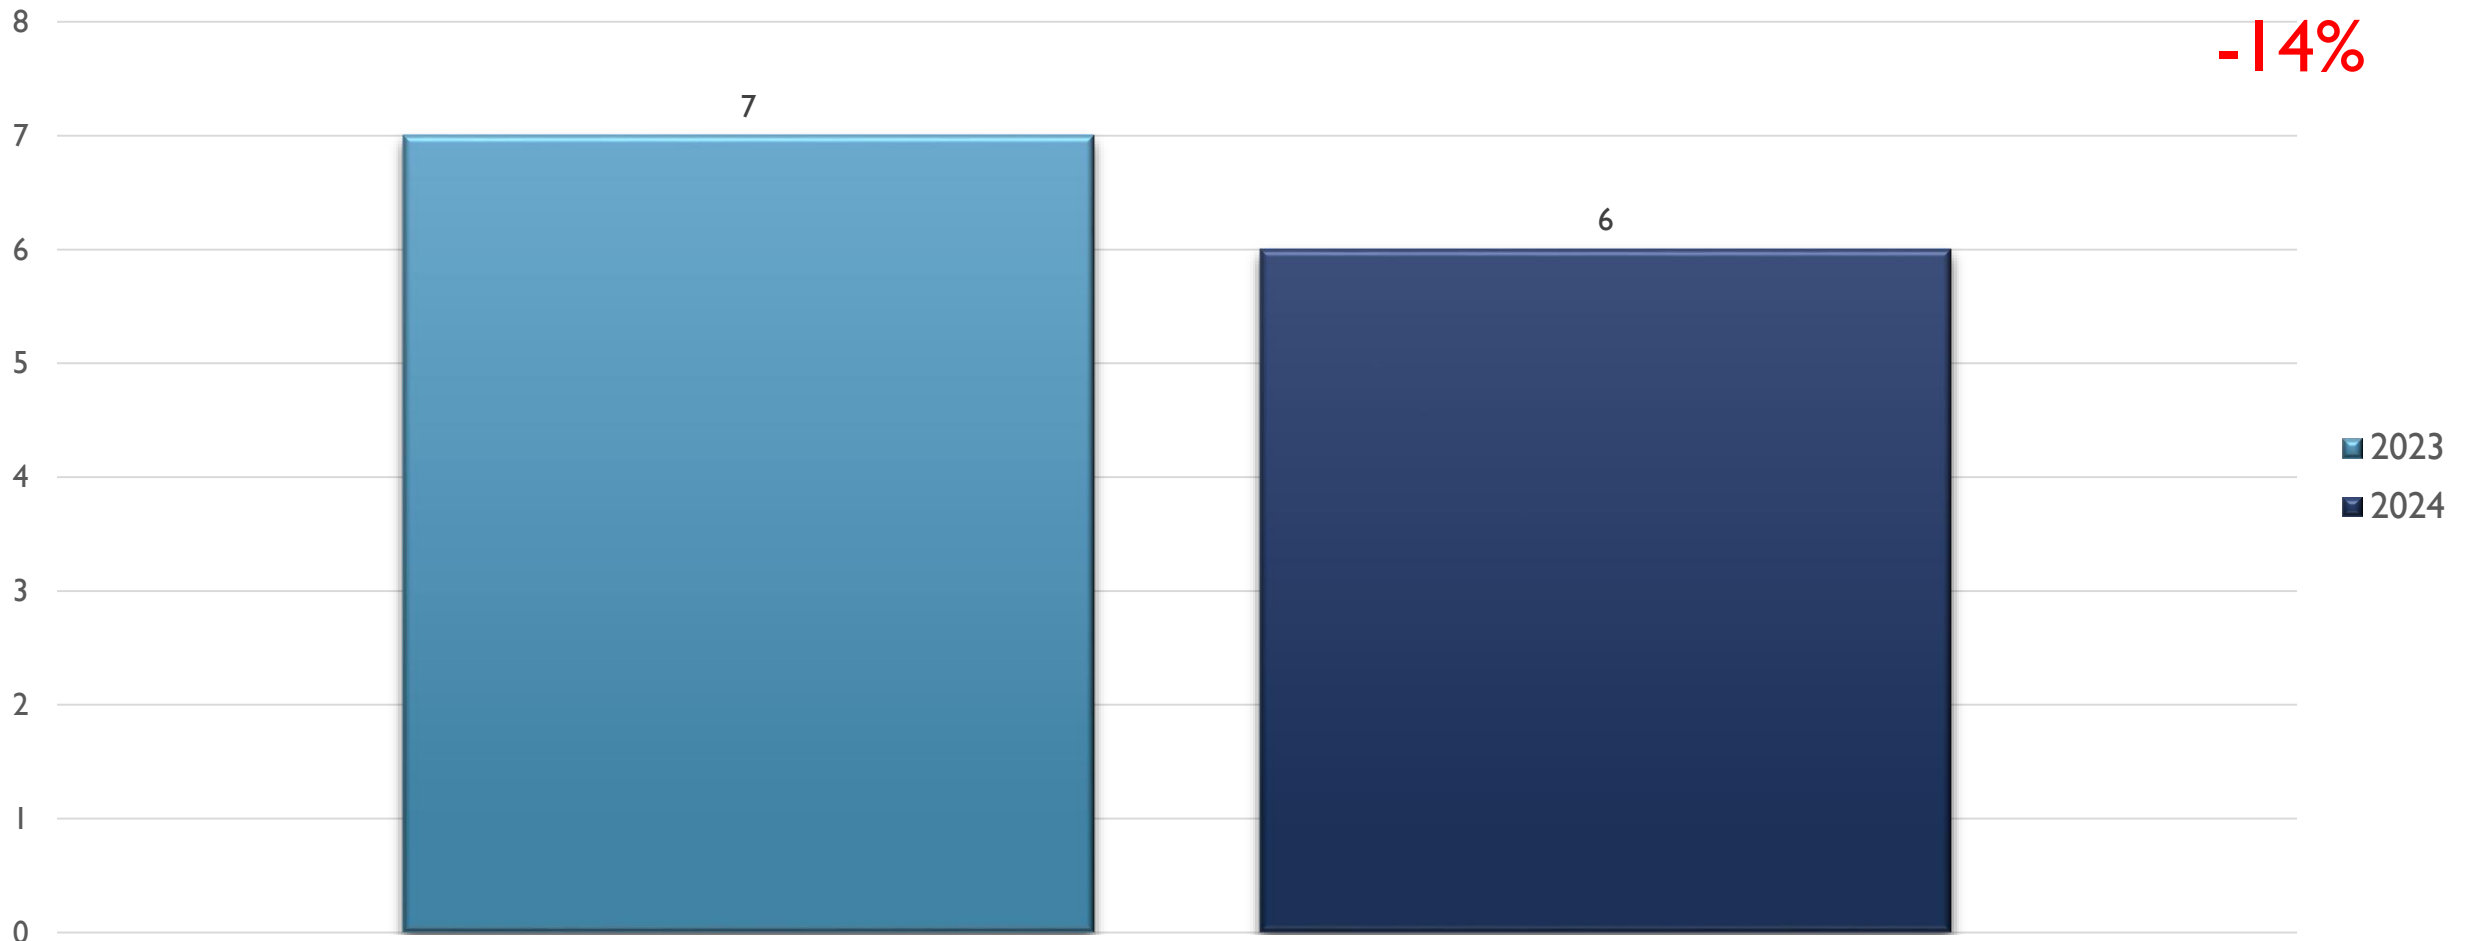

HOMICIDE OFFENSES VALLEY JAN-MAY