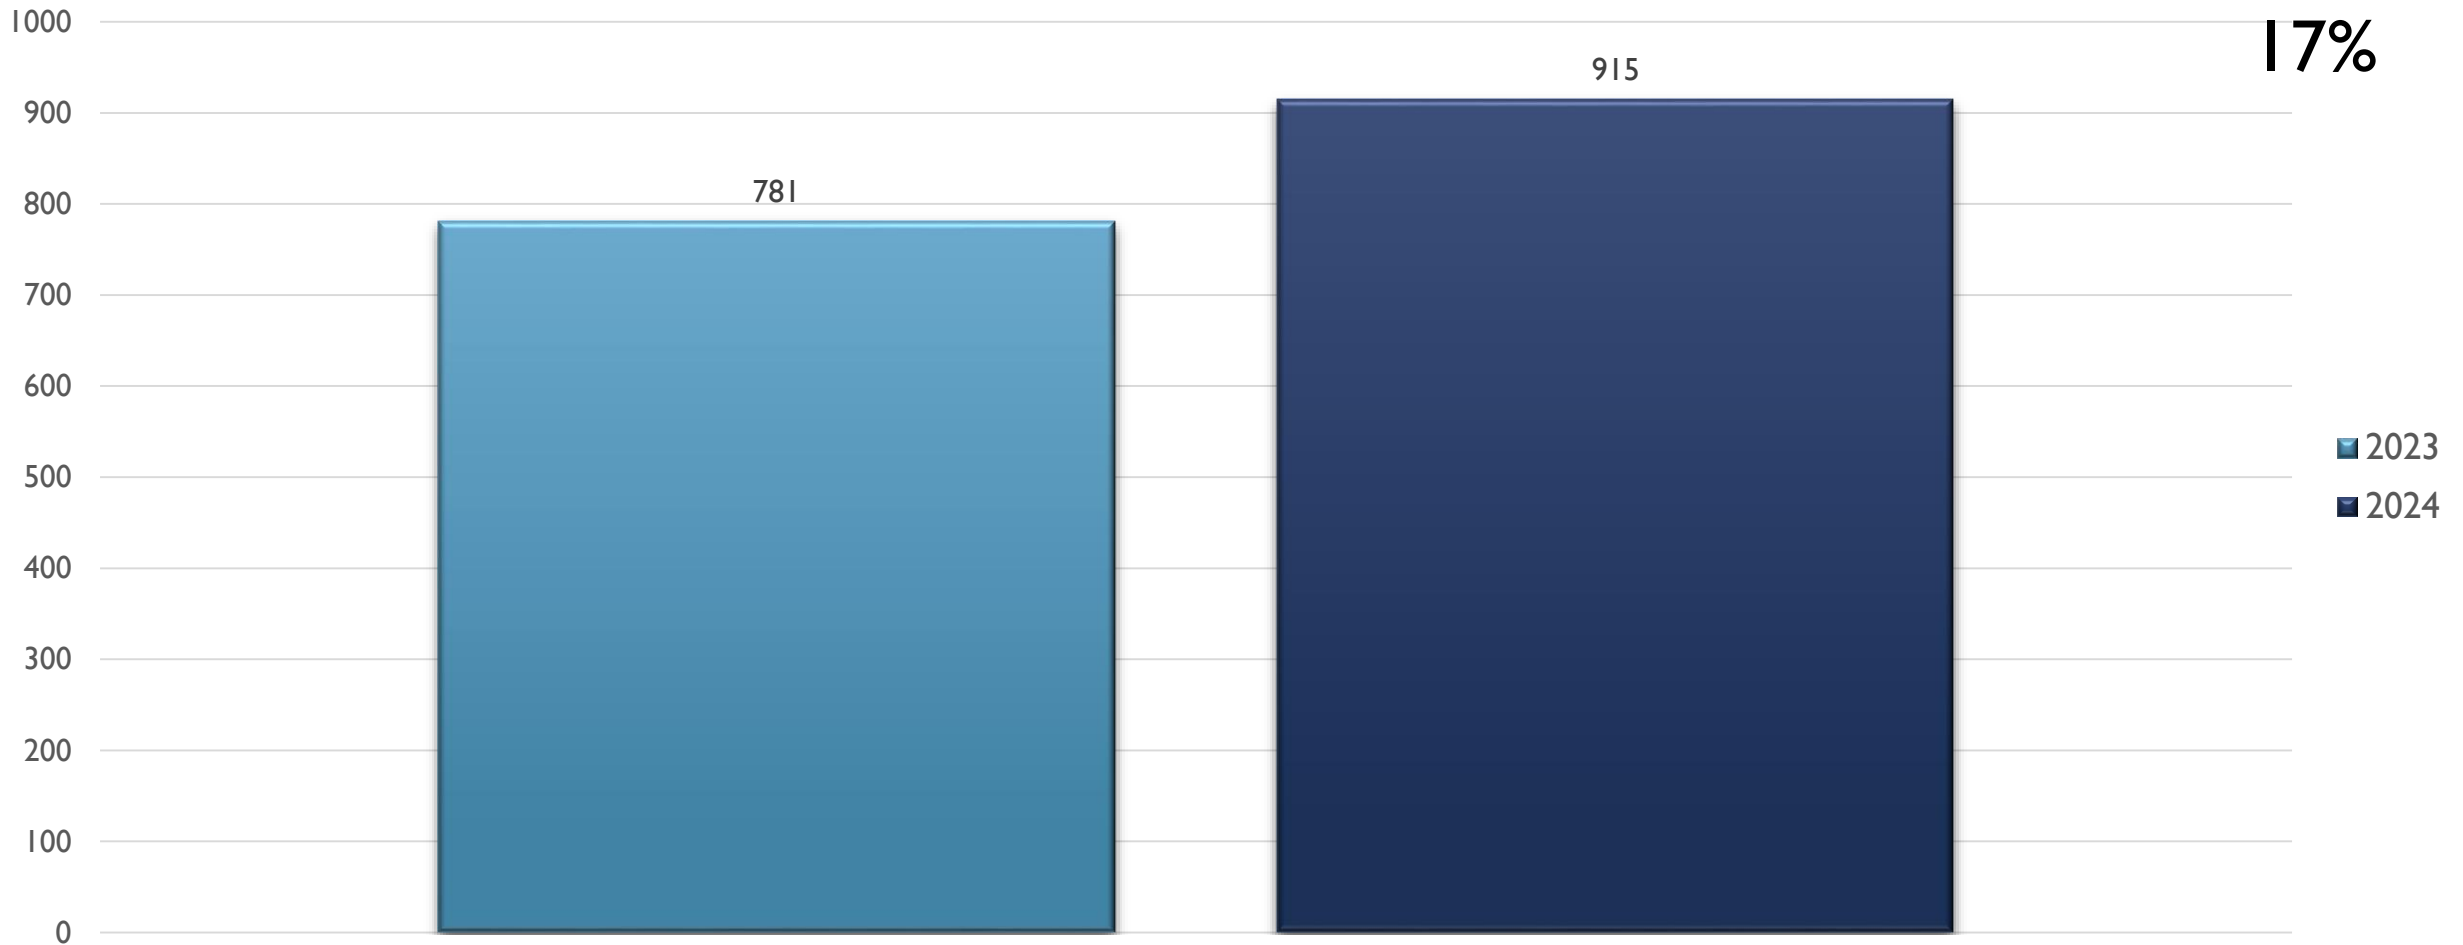

ASSAULT OFFENSES VALLEY JAN-MAY