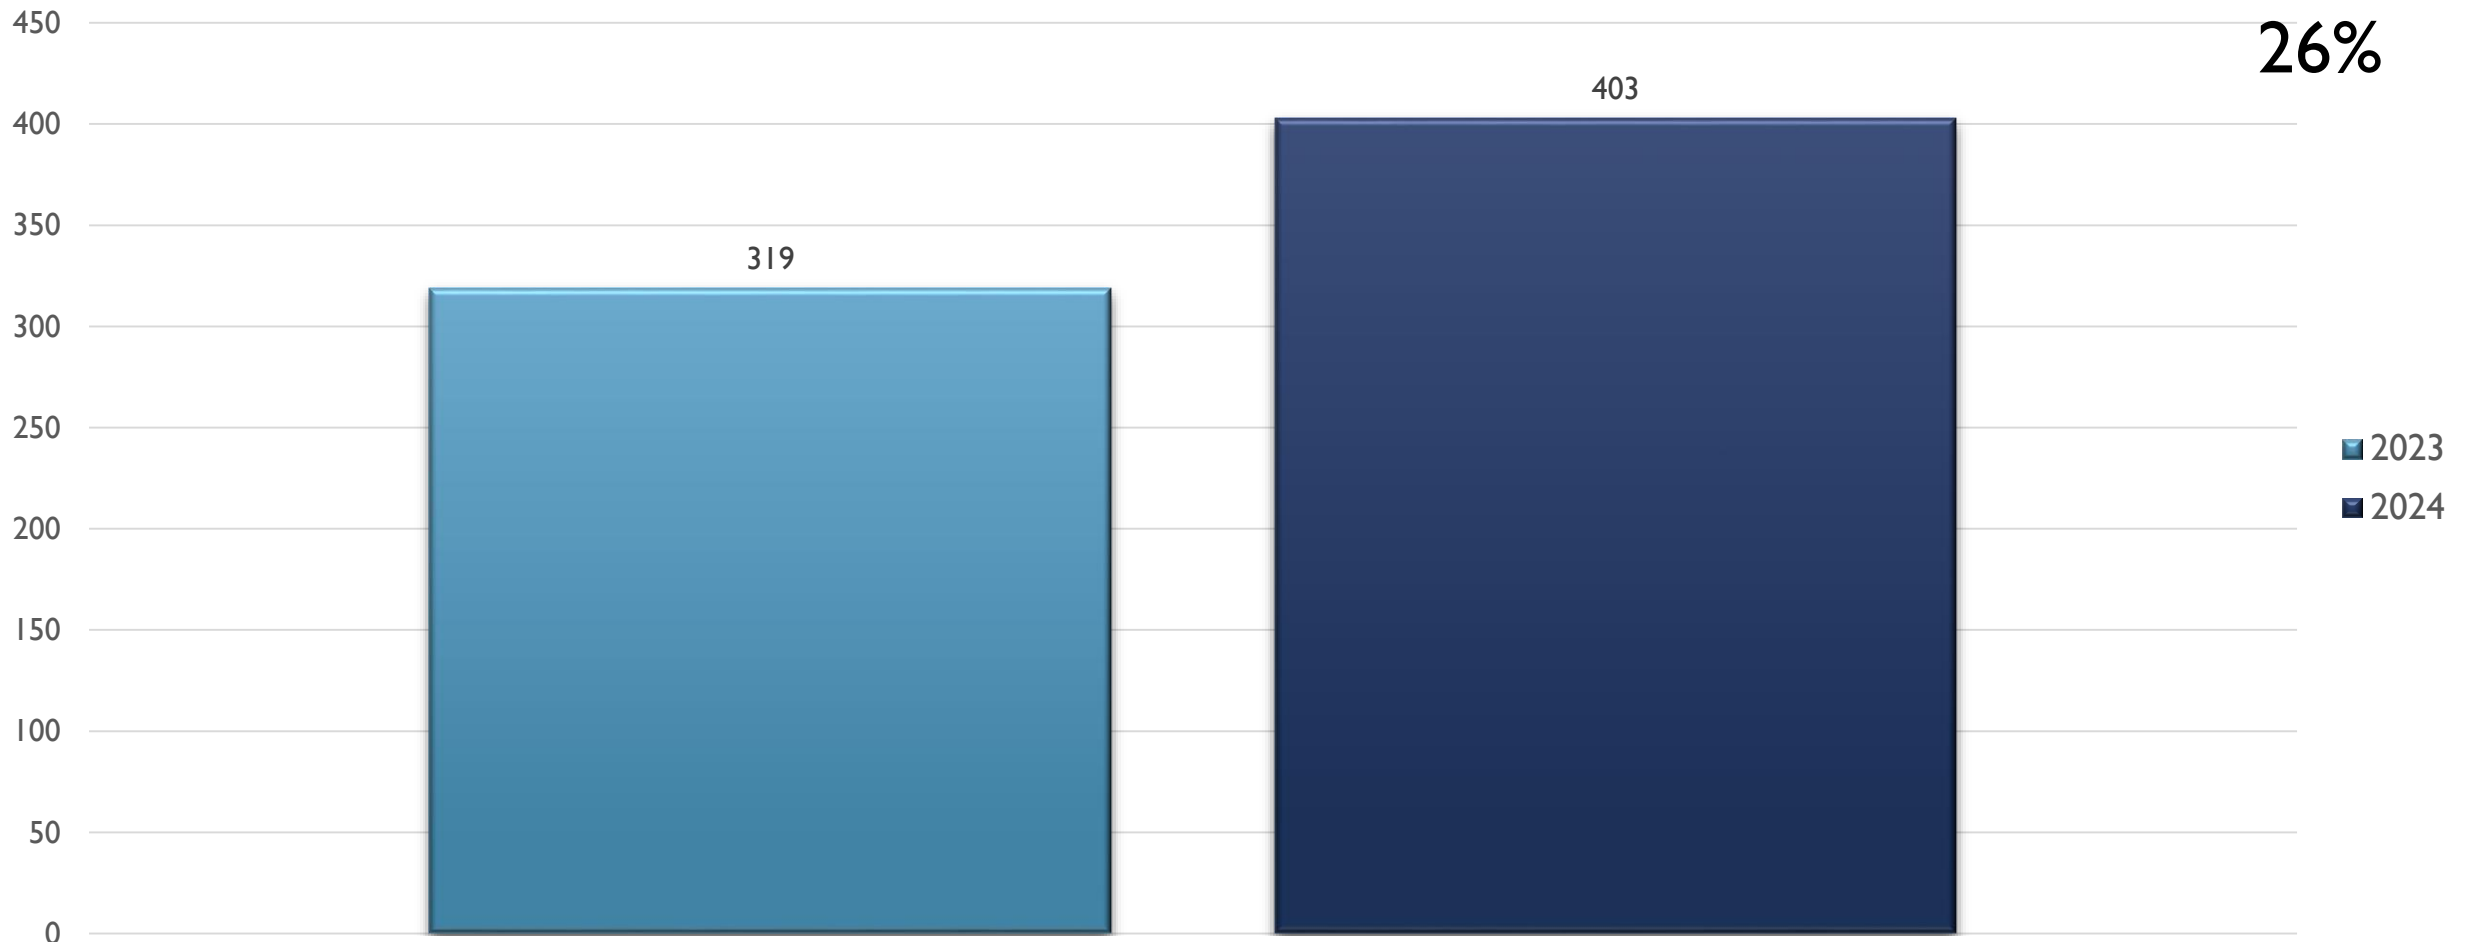

MOTOR VEHICLE THEFT VALLEY JAN-MAY