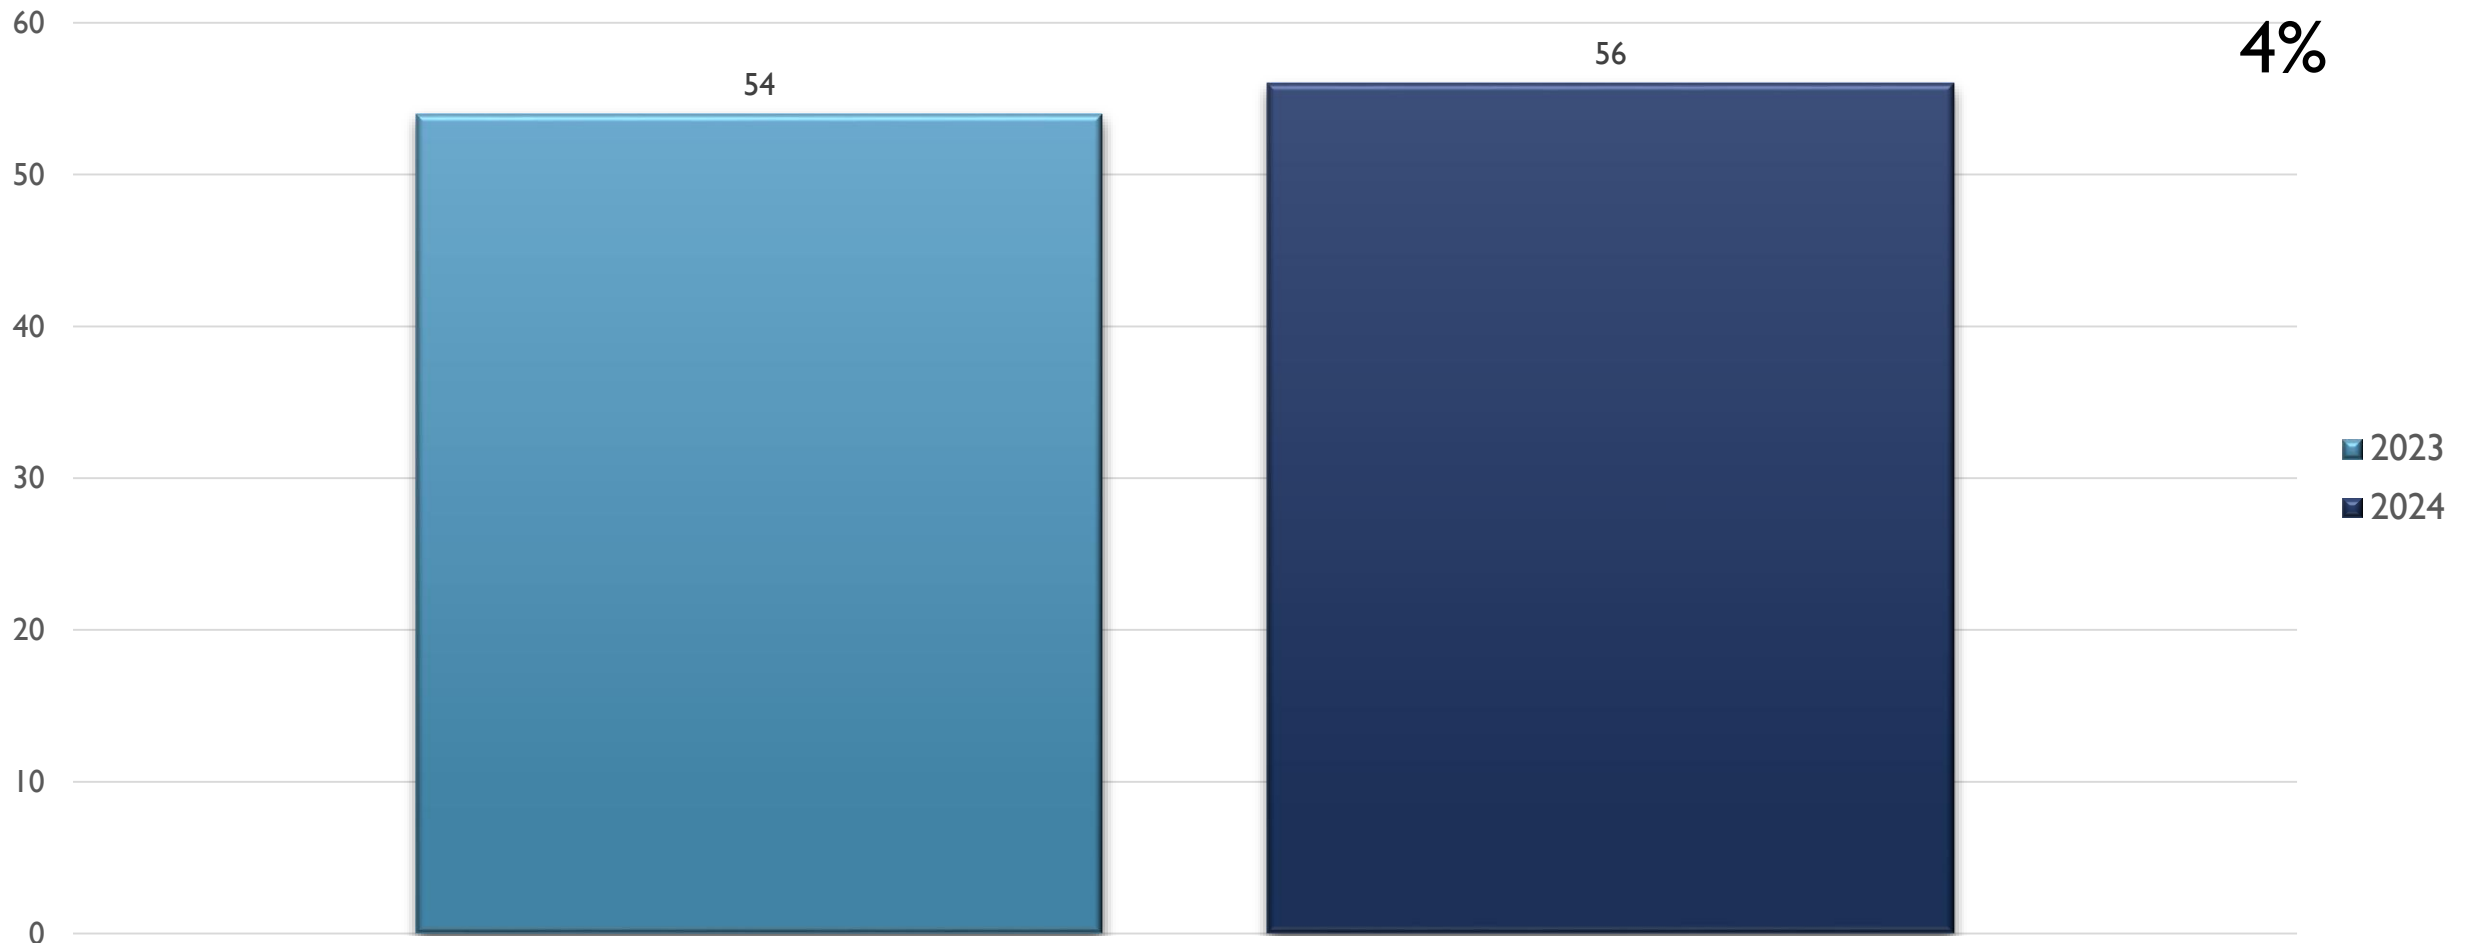

ROBBERY VALLEY JAN-MAY