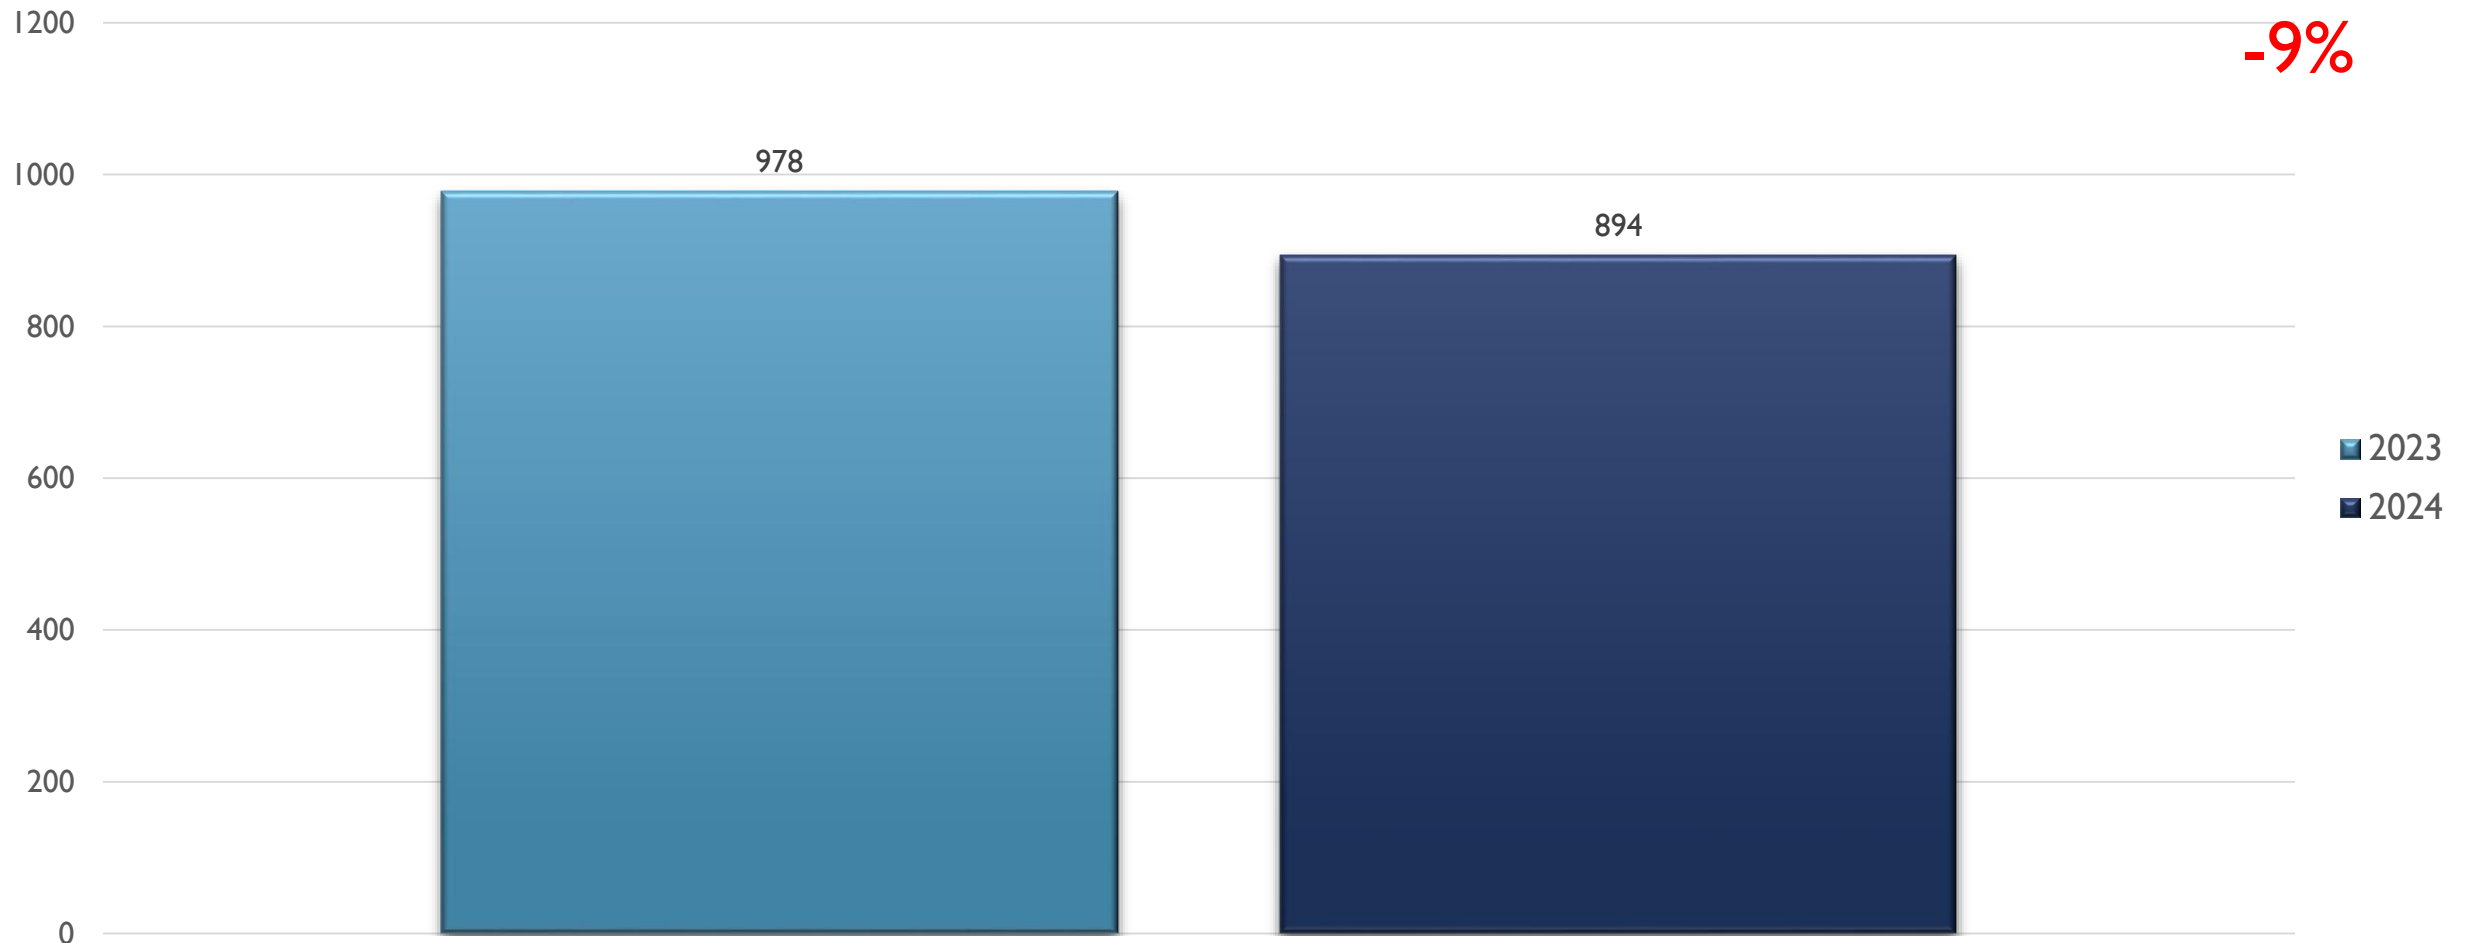

LARCENY/THEFT OFFENSES VALLEY JAN-MAY