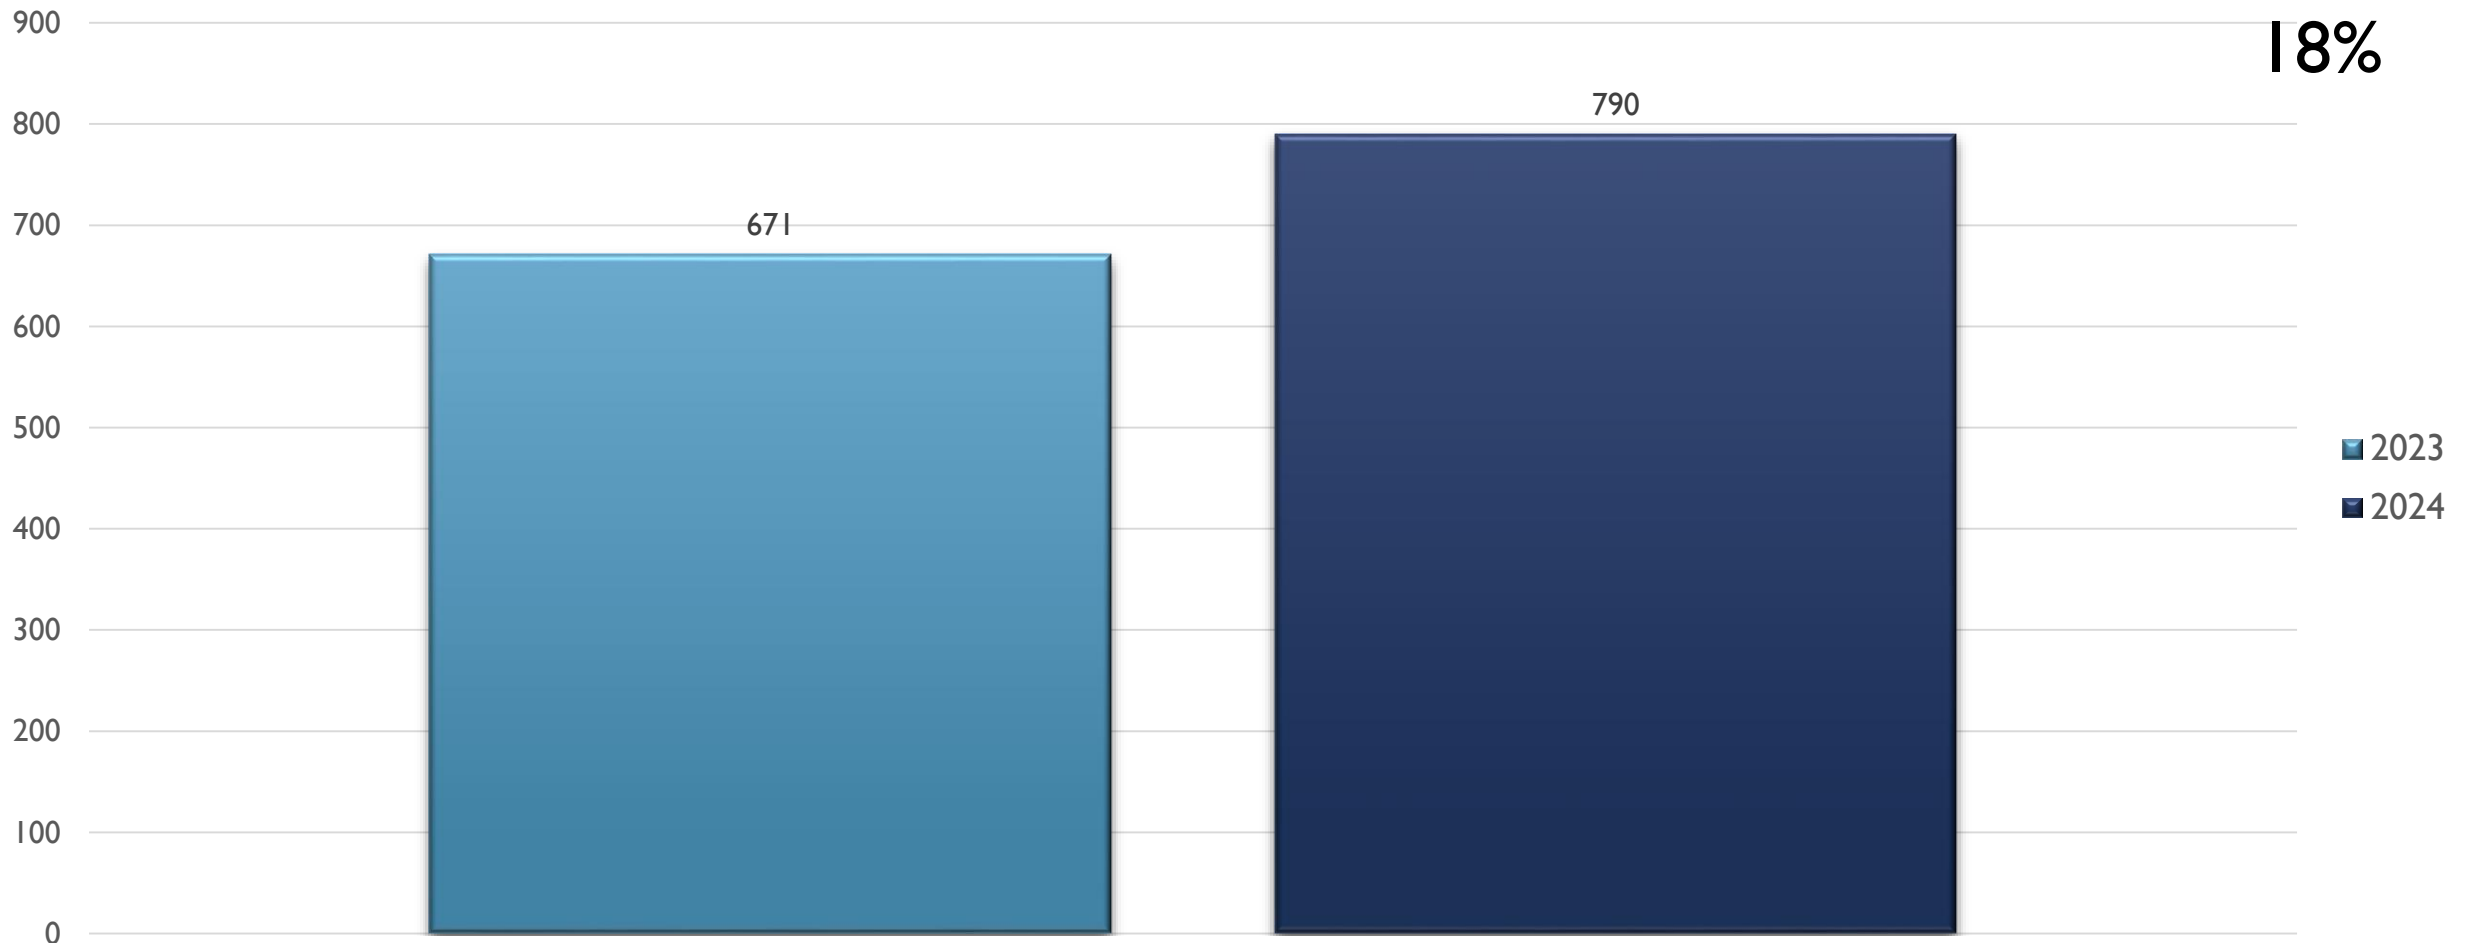

DESTRUCTION/DAMAGE/VANDALISM OF PROPERTY VALLEY JAN-MAY