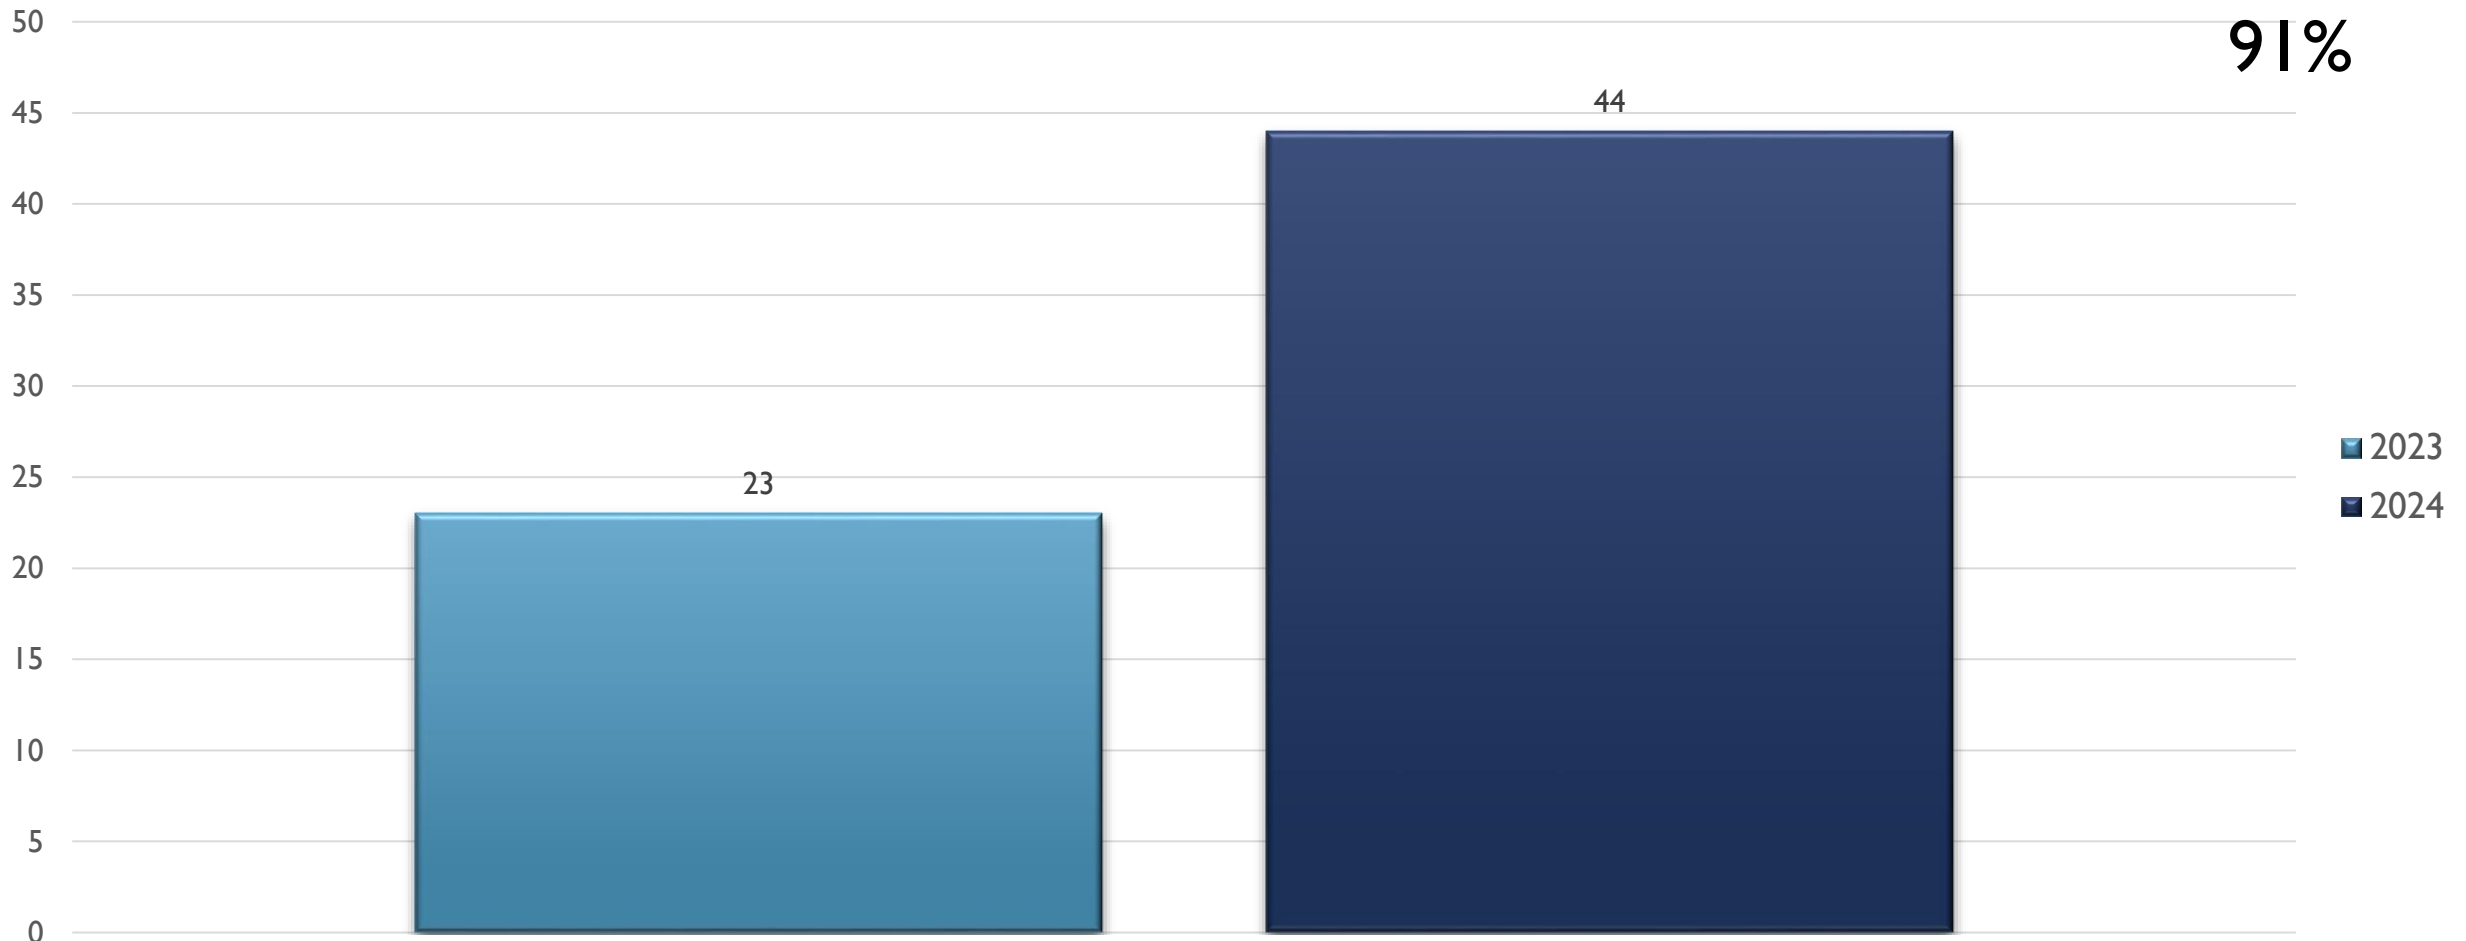

STOLEN PROPERTY OFFENSES VALLEY JAN-MAY