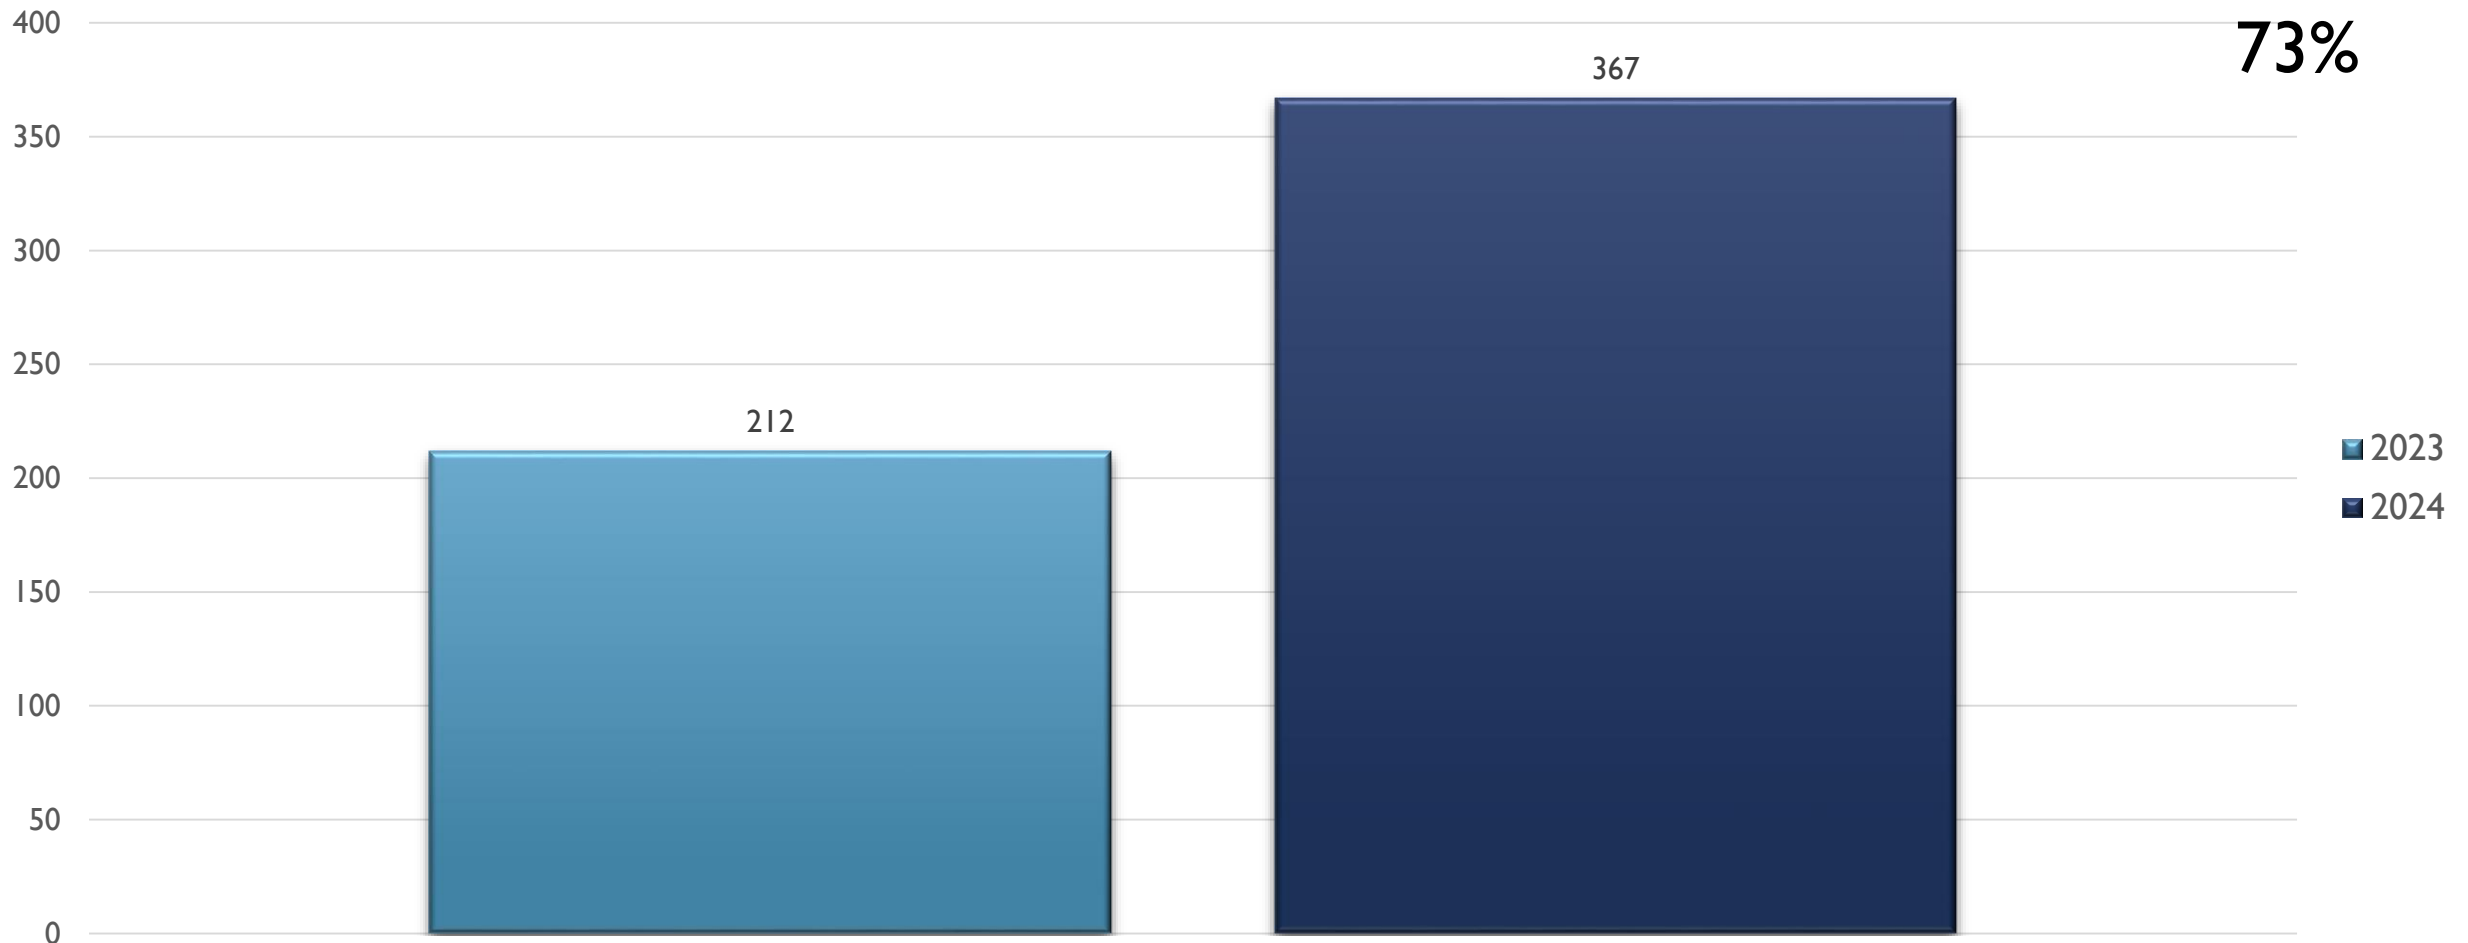

DRUG/NARCOTICS OFFENSES VALLEY JAN-MAY