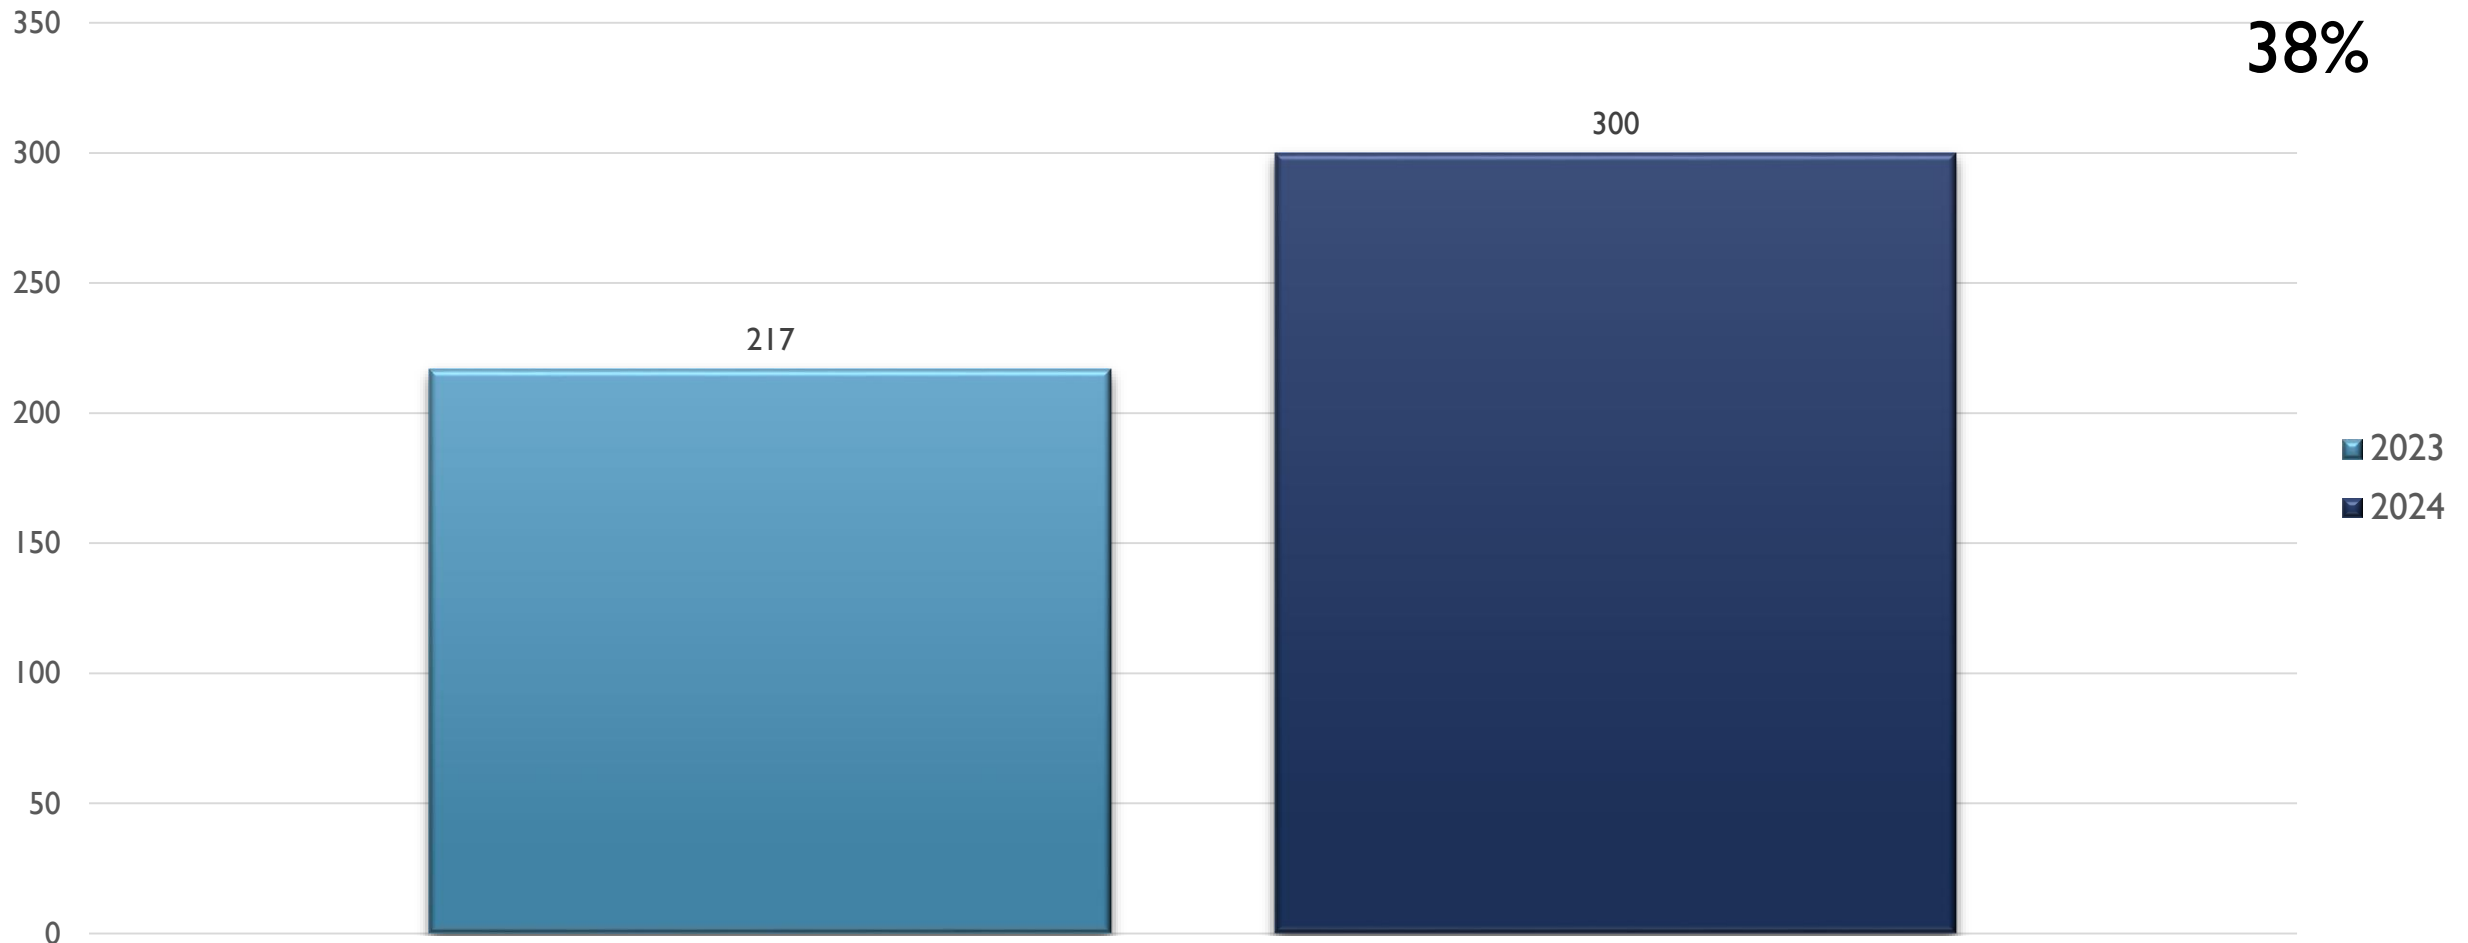

BURGLARY/BREAKING & ENTERING VALLEY JAN-MAY