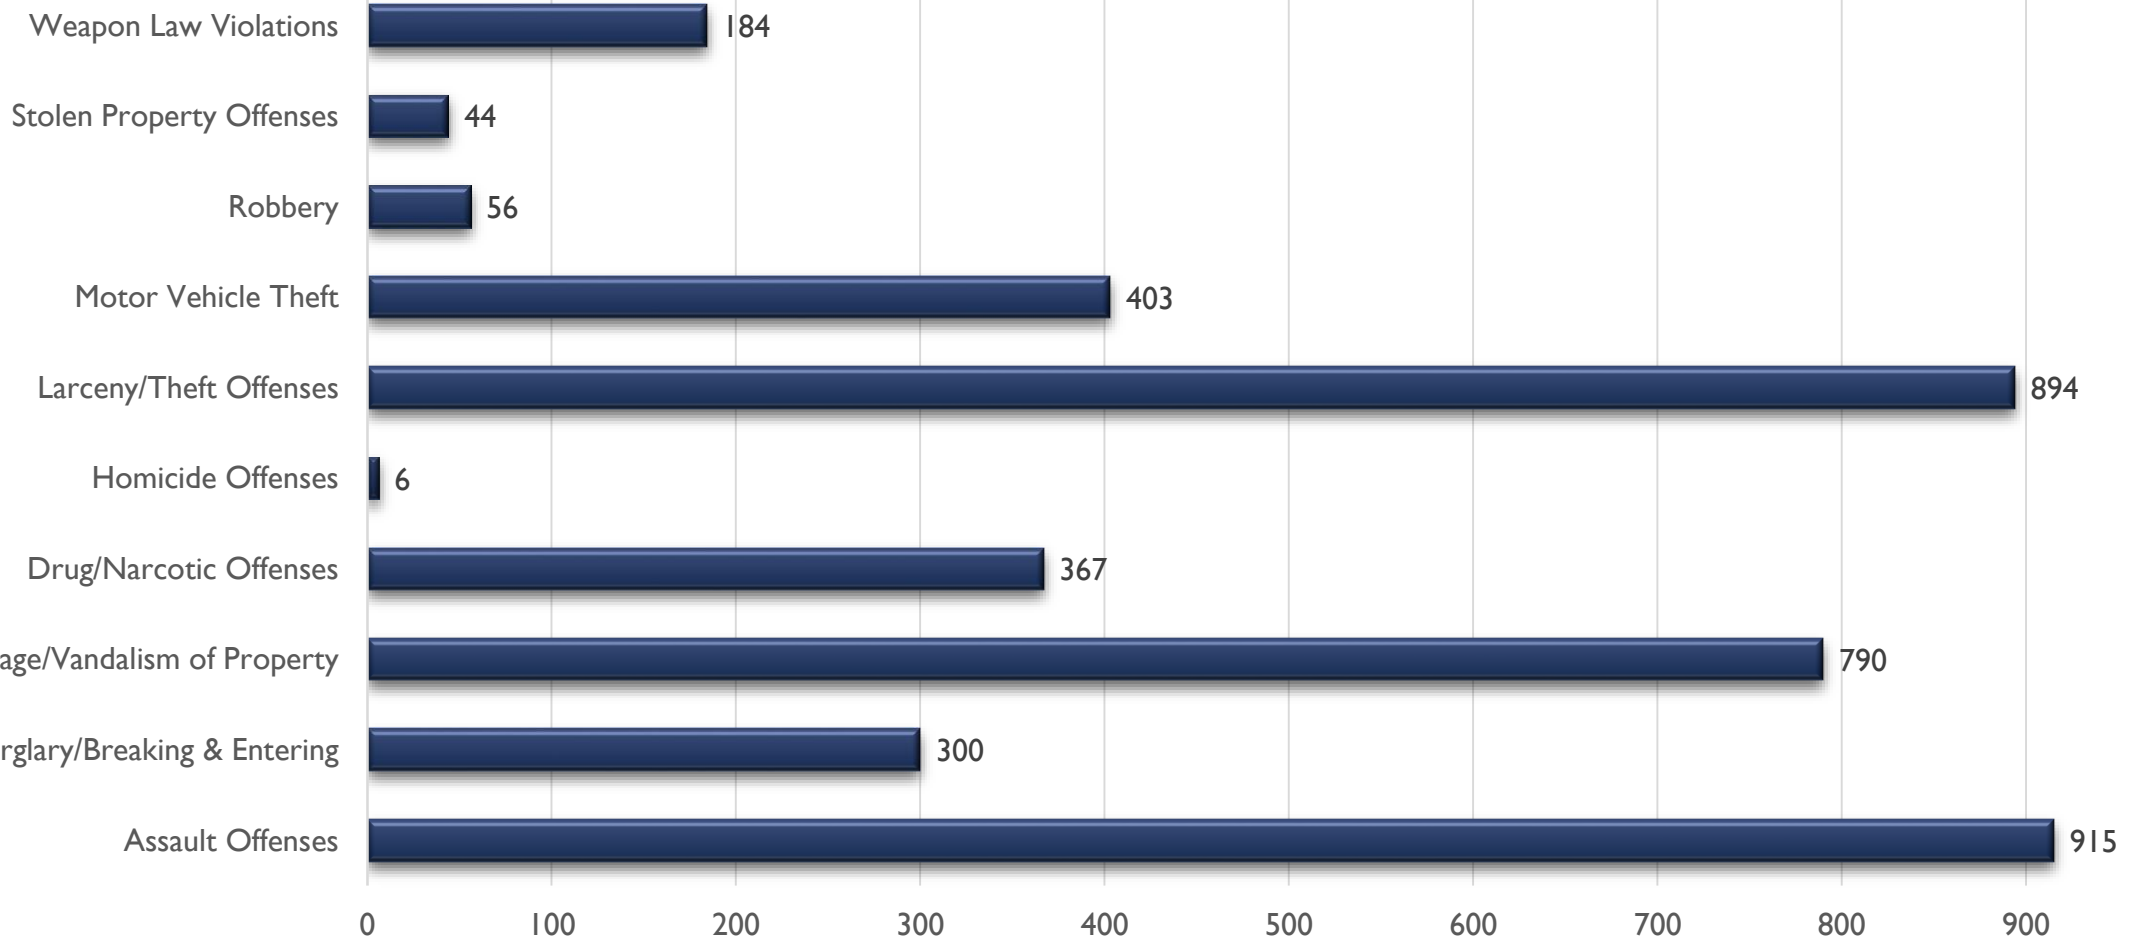

VALLEY AREA COMMAND STATS JAN-MAY 2024