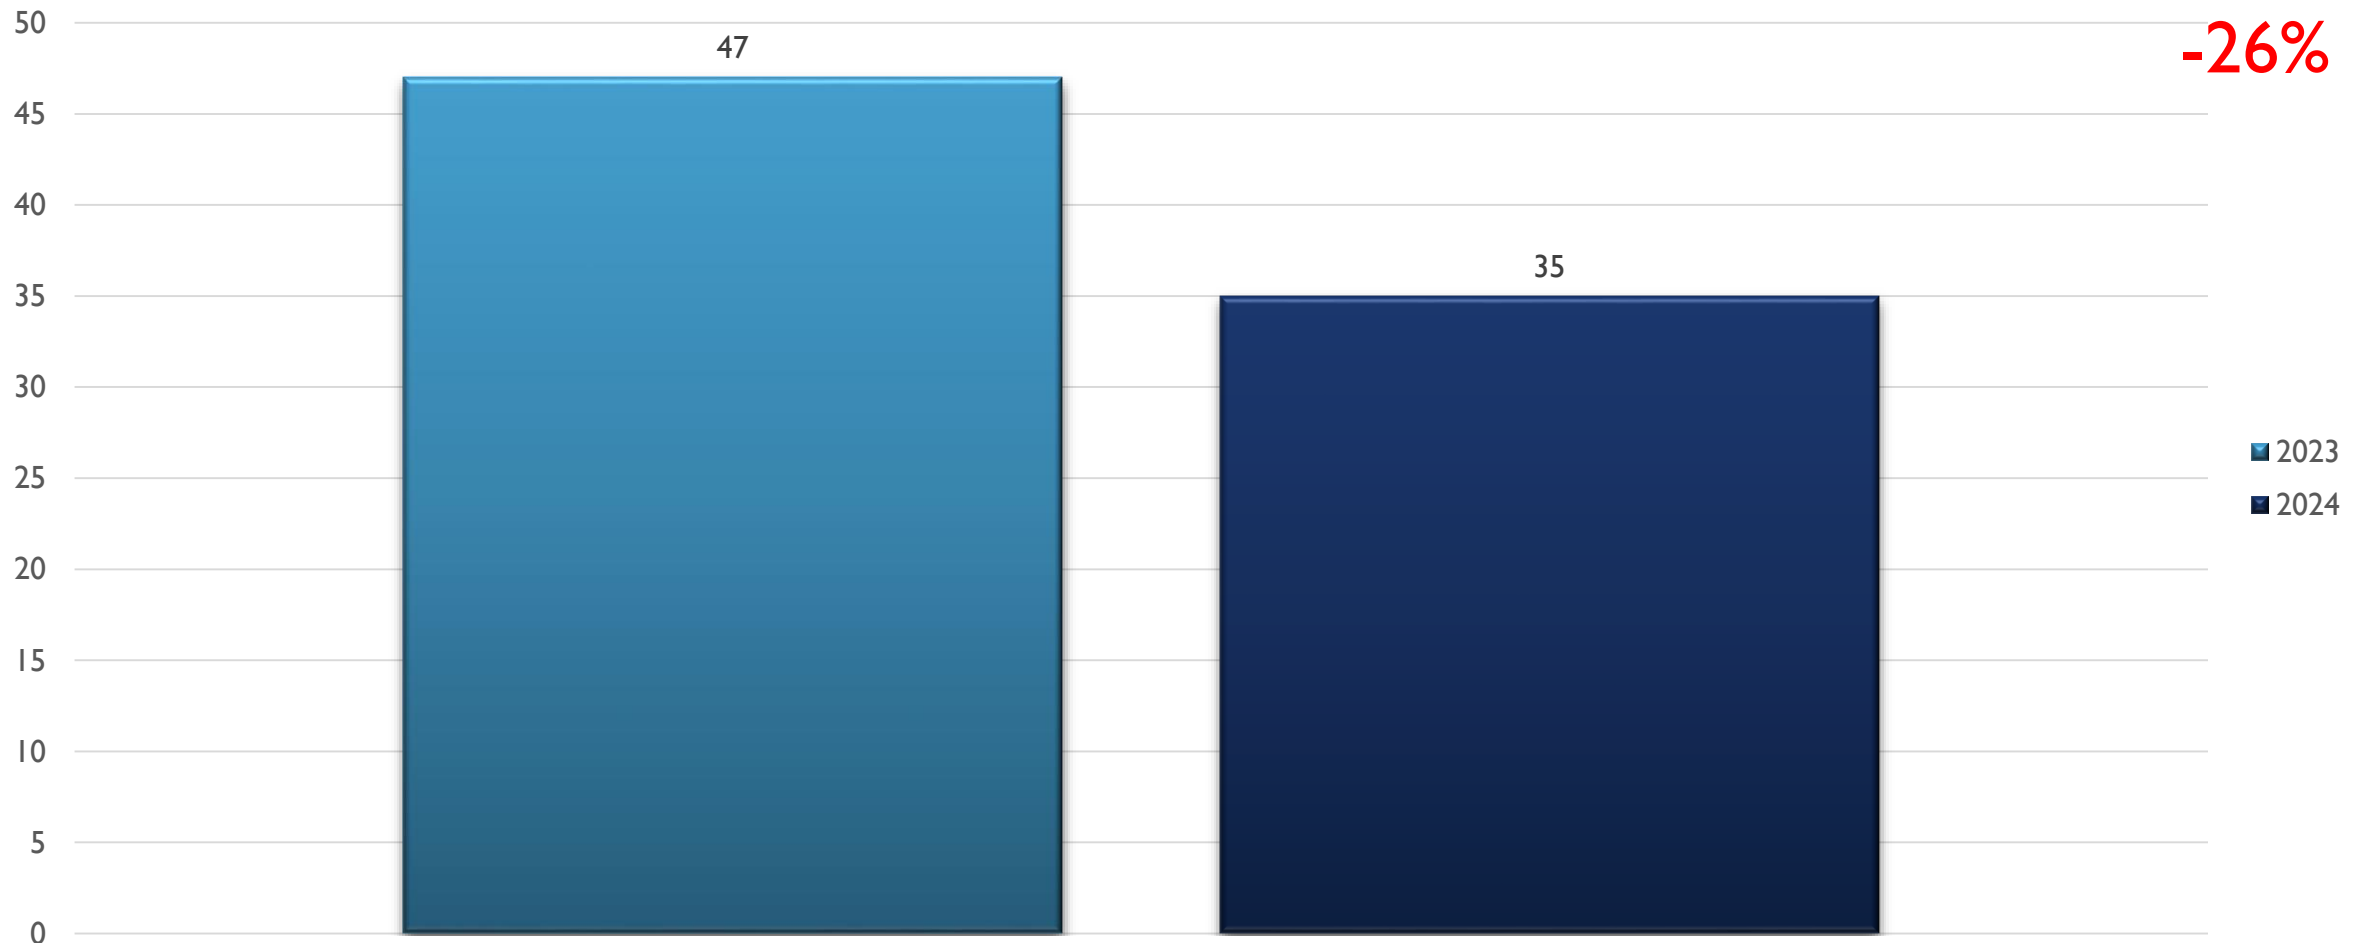


2024 APD MONTHLY CRIME SOUTHWEST AREA COMMAND STATS

SEPTEMBER 23, 2024

CRIME STATISTICS DISCLAIMERS

- The Albuquerque Police Department (APD) reports crime statistics using the Federal Bureau of Investigation's (FBI) National Incident-Based Reporting System (NIBRS)
- APD sends NIBRS data to the FBI on a regular basis based on the data that is available at the time
- These statistics should be viewed as preliminary and subject to change to account for late-reporting, investigation updates, and NIBRS compliance
- These statistics may differ from future reports as they represent the data available from Mark43 as of 09/23/2024 at 1300 hours
- Months and Year are based on the Offense Start Date
- All stats are NIBRS-based
 - Homicide Offenses include 09A, and 09B, it does not include 09C (Justifiable Homicide Offenses, which is not a Crime)
 - Includes both Completed and Uncompleted Offenses
- Percent changes are based on YTD comparisons
- 2024 is a leap year and includes an extra day in February
- Created by the Crime Analysis and Data Driven Policing Units on 09/23/2024

HOMICIDE OFFENSES SOUTHWEST JAN-JUL

LARCENY/THEFT OFFENSES SOUTHWEST JAN-JUL

MOTOR VEHICLE THEFT SOUTHWEST JAN-JUL

ROBBERY SOUTHWEST JAN-JUL

STOLEN PROPERTY OFFENSES SOUTHWEST JAN-JUL

WEAPON LAW VIOLATIONS SOUTHWEST JAN-JUL