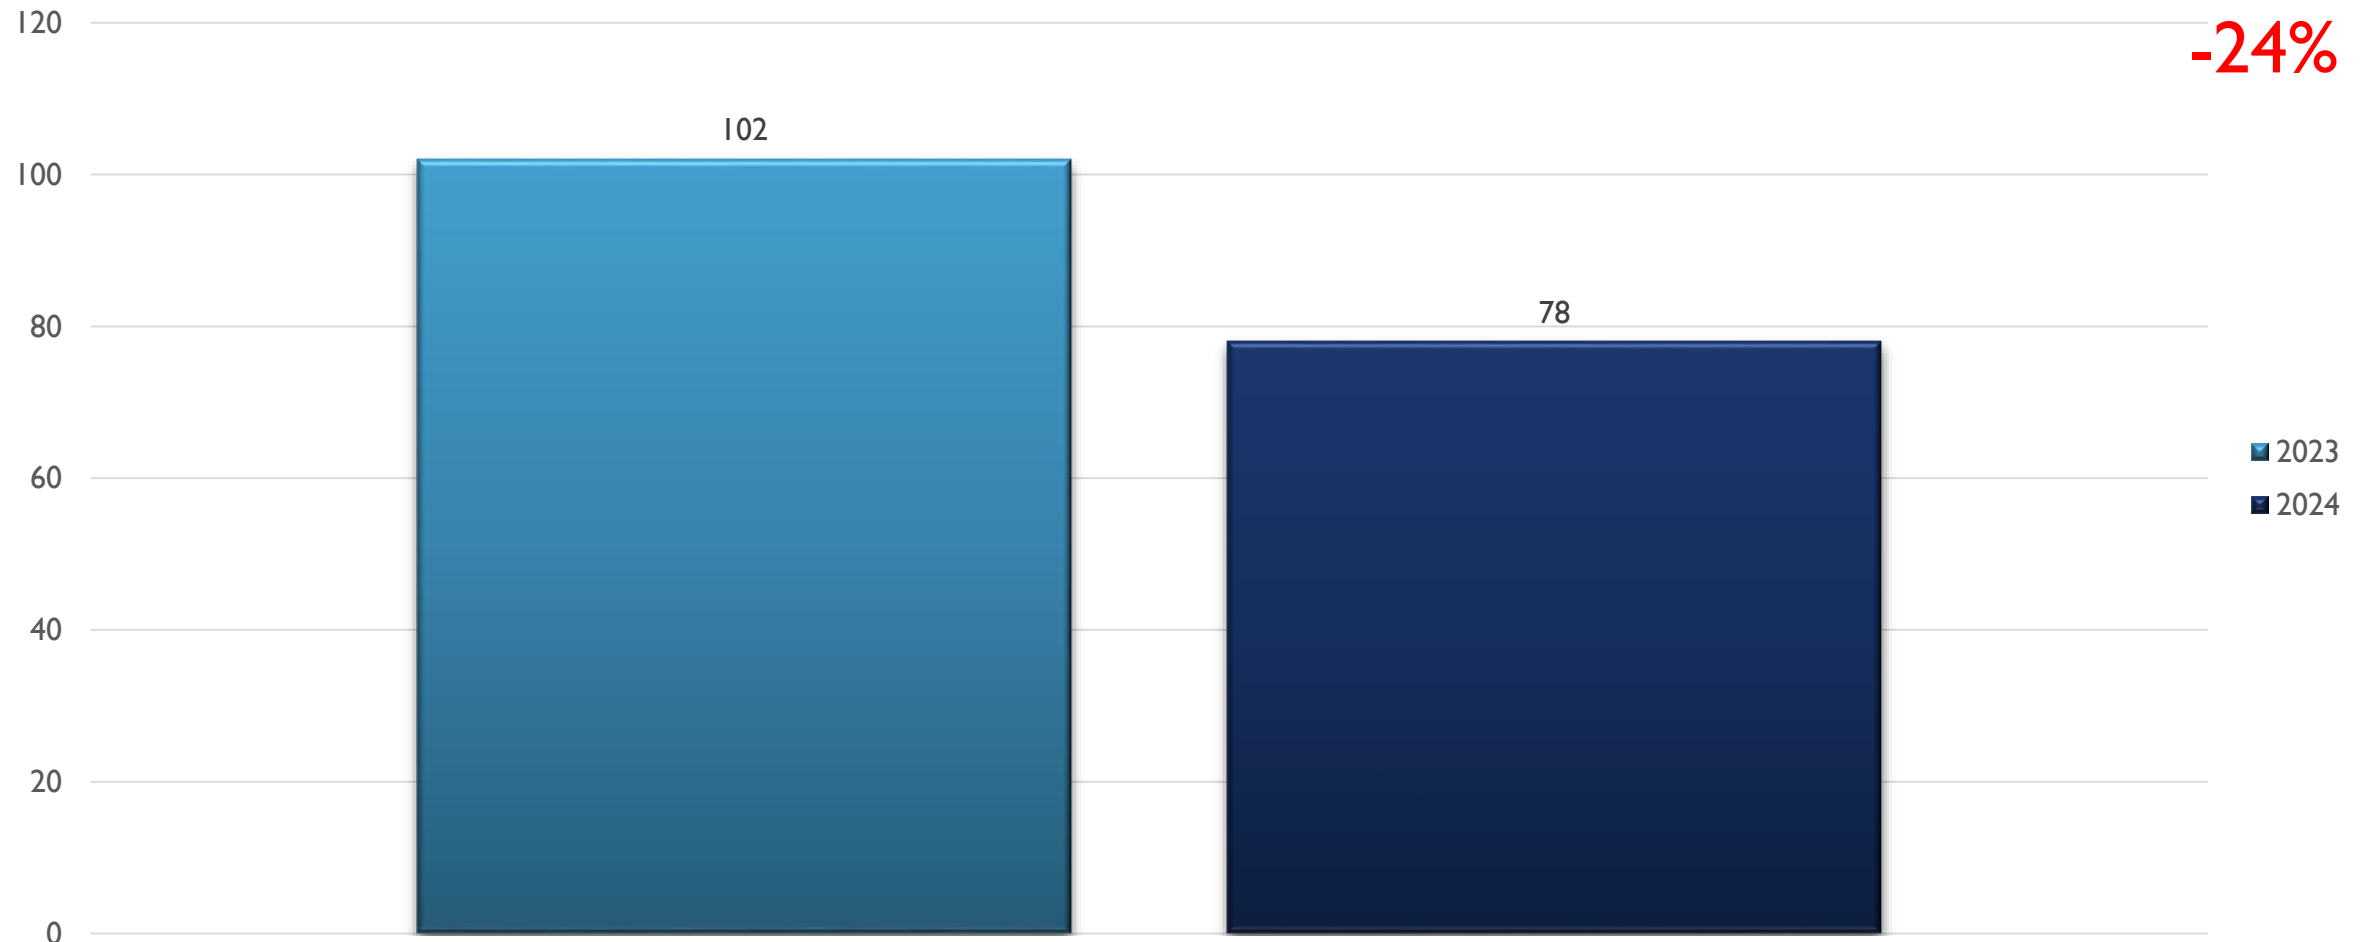


2024 APD MONTHLY CRIME SOUTHWEST AREA COMMAND STATS

SEPTEMBER 23, 2024

CRIME STATISTICS DISCLAIMERS

- The Albuquerque Police Department (APD) reports crime statistics using the Federal Bureau of Investigation's (FBI) National Incident-Based Reporting System (NIBRS)
- APD sends NIBRS data to the FBI on a regular basis based on the data that is available at the time
- These statistics should be viewed as preliminary and subject to change to account for late-reporting, investigation updates, and NIBRS compliance
- These statistics may differ from future reports as they represent the data available from Mark43 as of 09/23/2024 at 1300 hours
- Months and Year are based on the Offense Start Date
- All stats are NIBRS-based
 - Homicide Offenses include 09A, and 09B, it does not include 09C (Justifiable Homicide Offenses, which is not a Crime)
 - Includes both Completed and Uncompleted Offenses
- Percent changes are based on YTD comparisons
- 2024 is a leap year and includes an extra day in February
- Created by the Crime Analysis and Data Driven Policing Units on 09/23/2024

HOMICIDE OFFENSES SOUTHWEST JAN-JUL

LARCENY/THEFT OFFENSES SOUTHWEST JAN-JUL

MOTOR VEHICLE THEFT SOUTHWEST JAN-JUL

ROBBERY SOUTHWEST JAN-JUL

STOLEN PROPERTY OFFENSES SOUTHWEST JAN-JUL

WEAPON LAW VIOLATIONS SOUTHWEST JAN-JUL