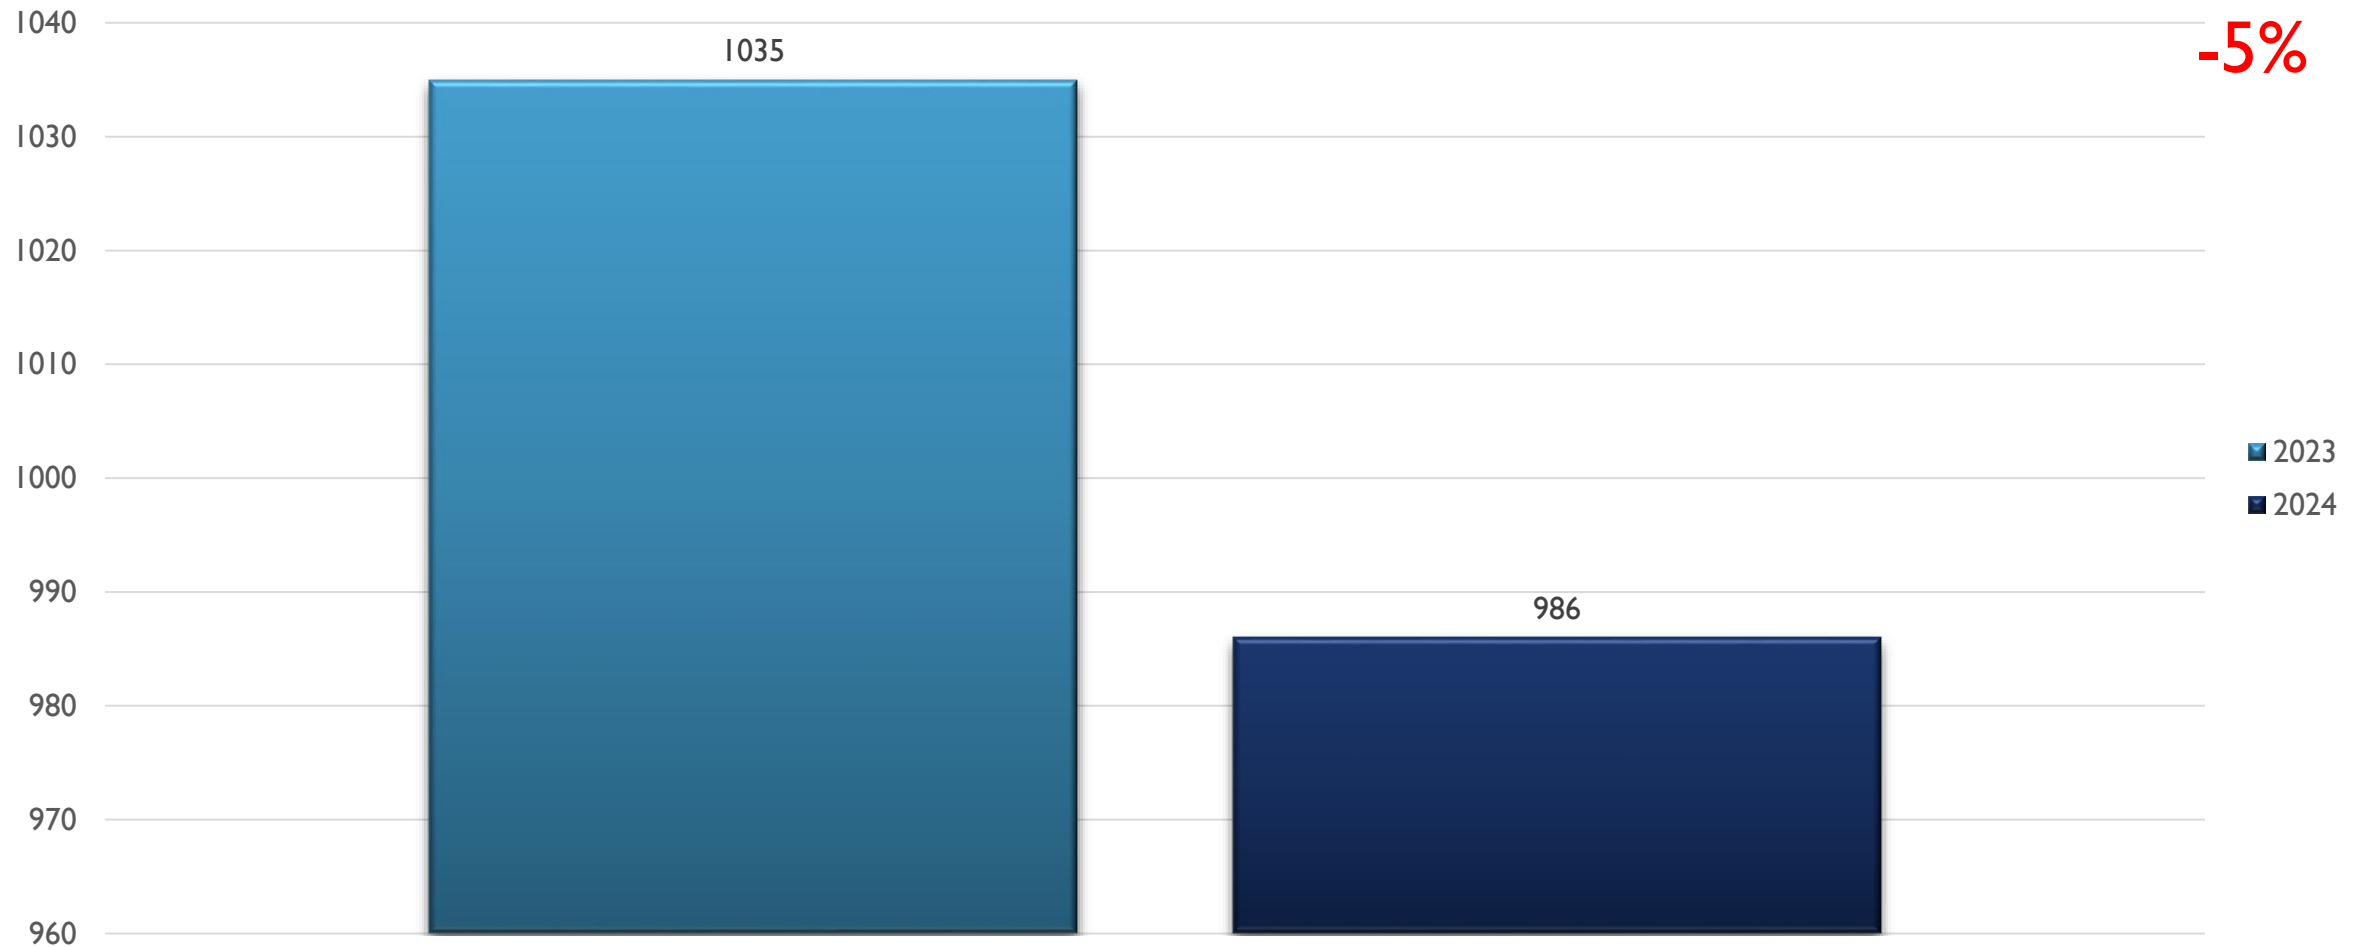

ASSAULT OFFENSES SOUTHWEST JAN-JUL