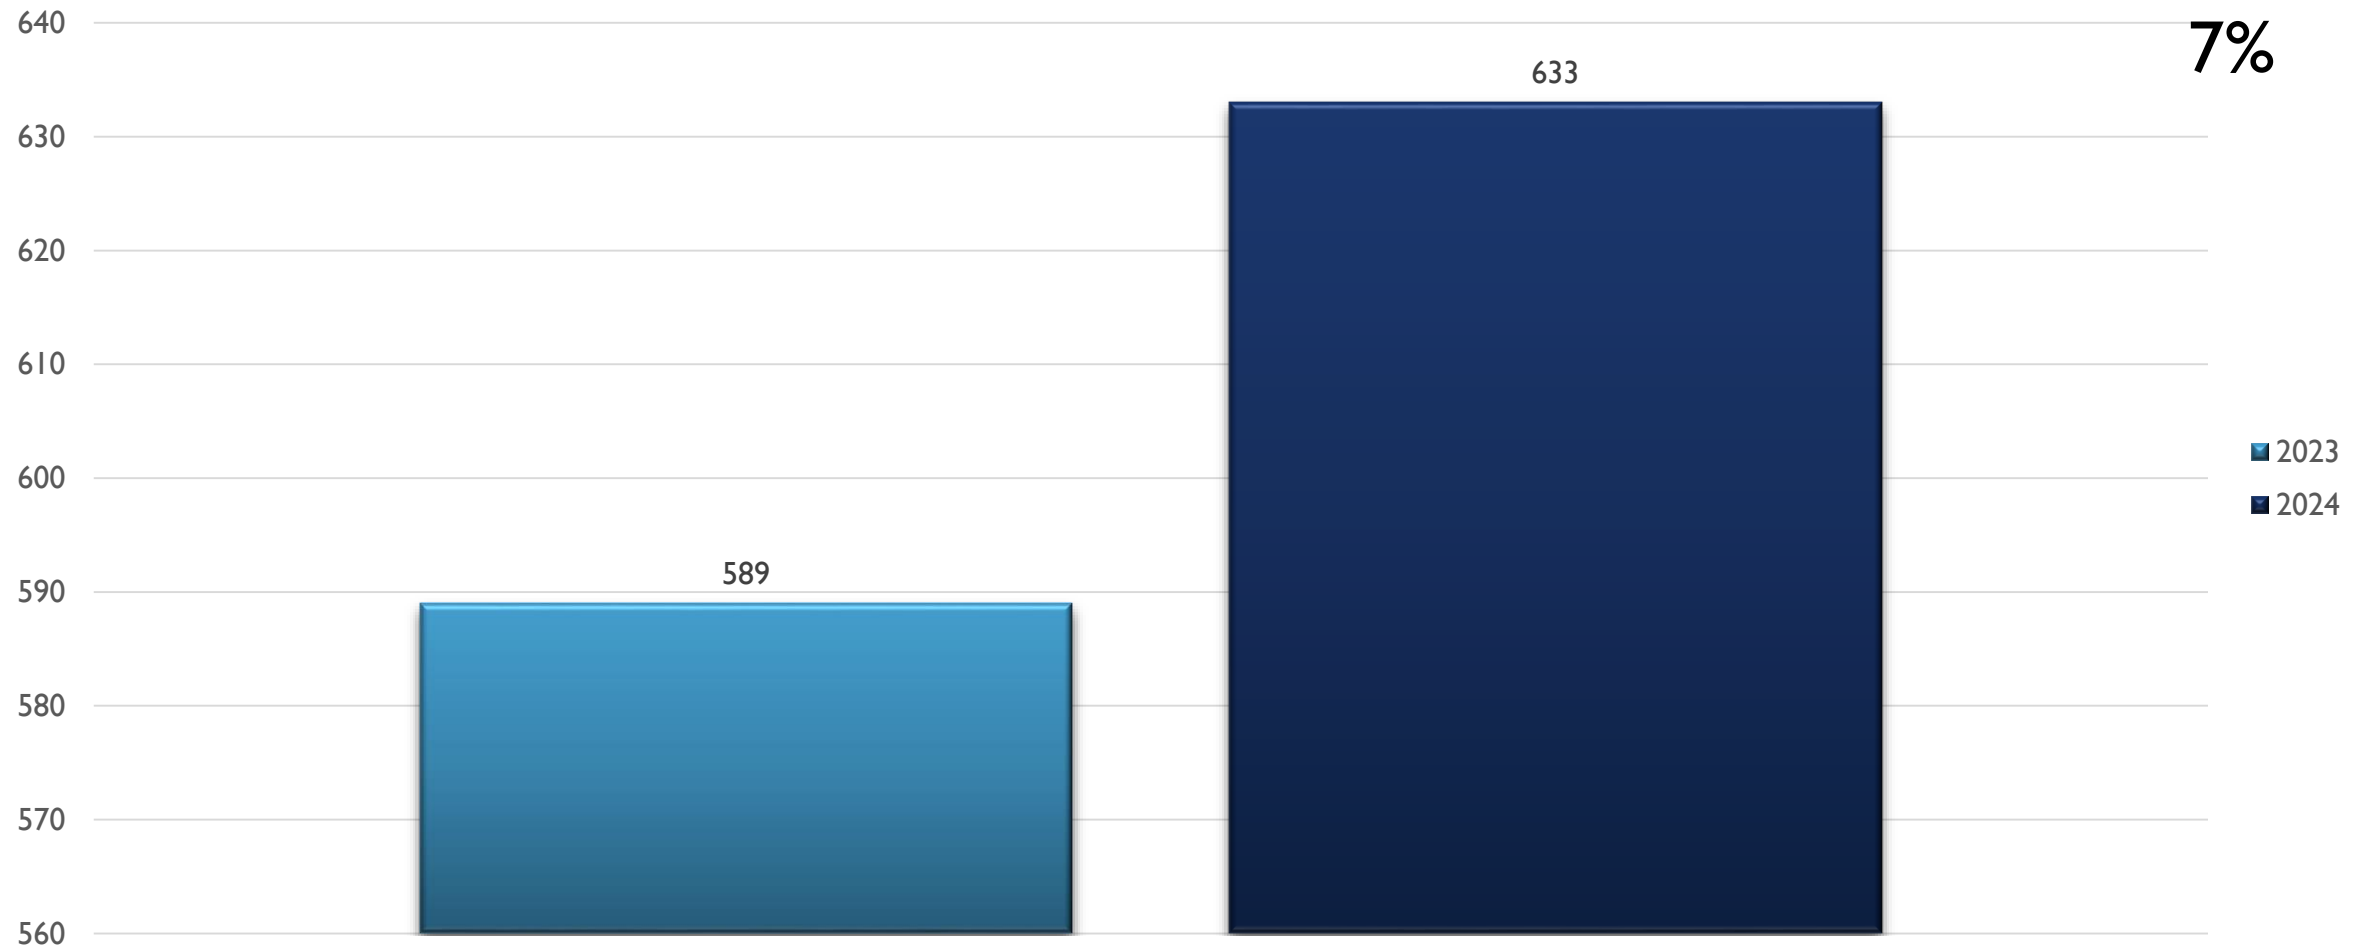

LARCENY/THEFT OFFENSES SOUTHWEST JAN-JUL