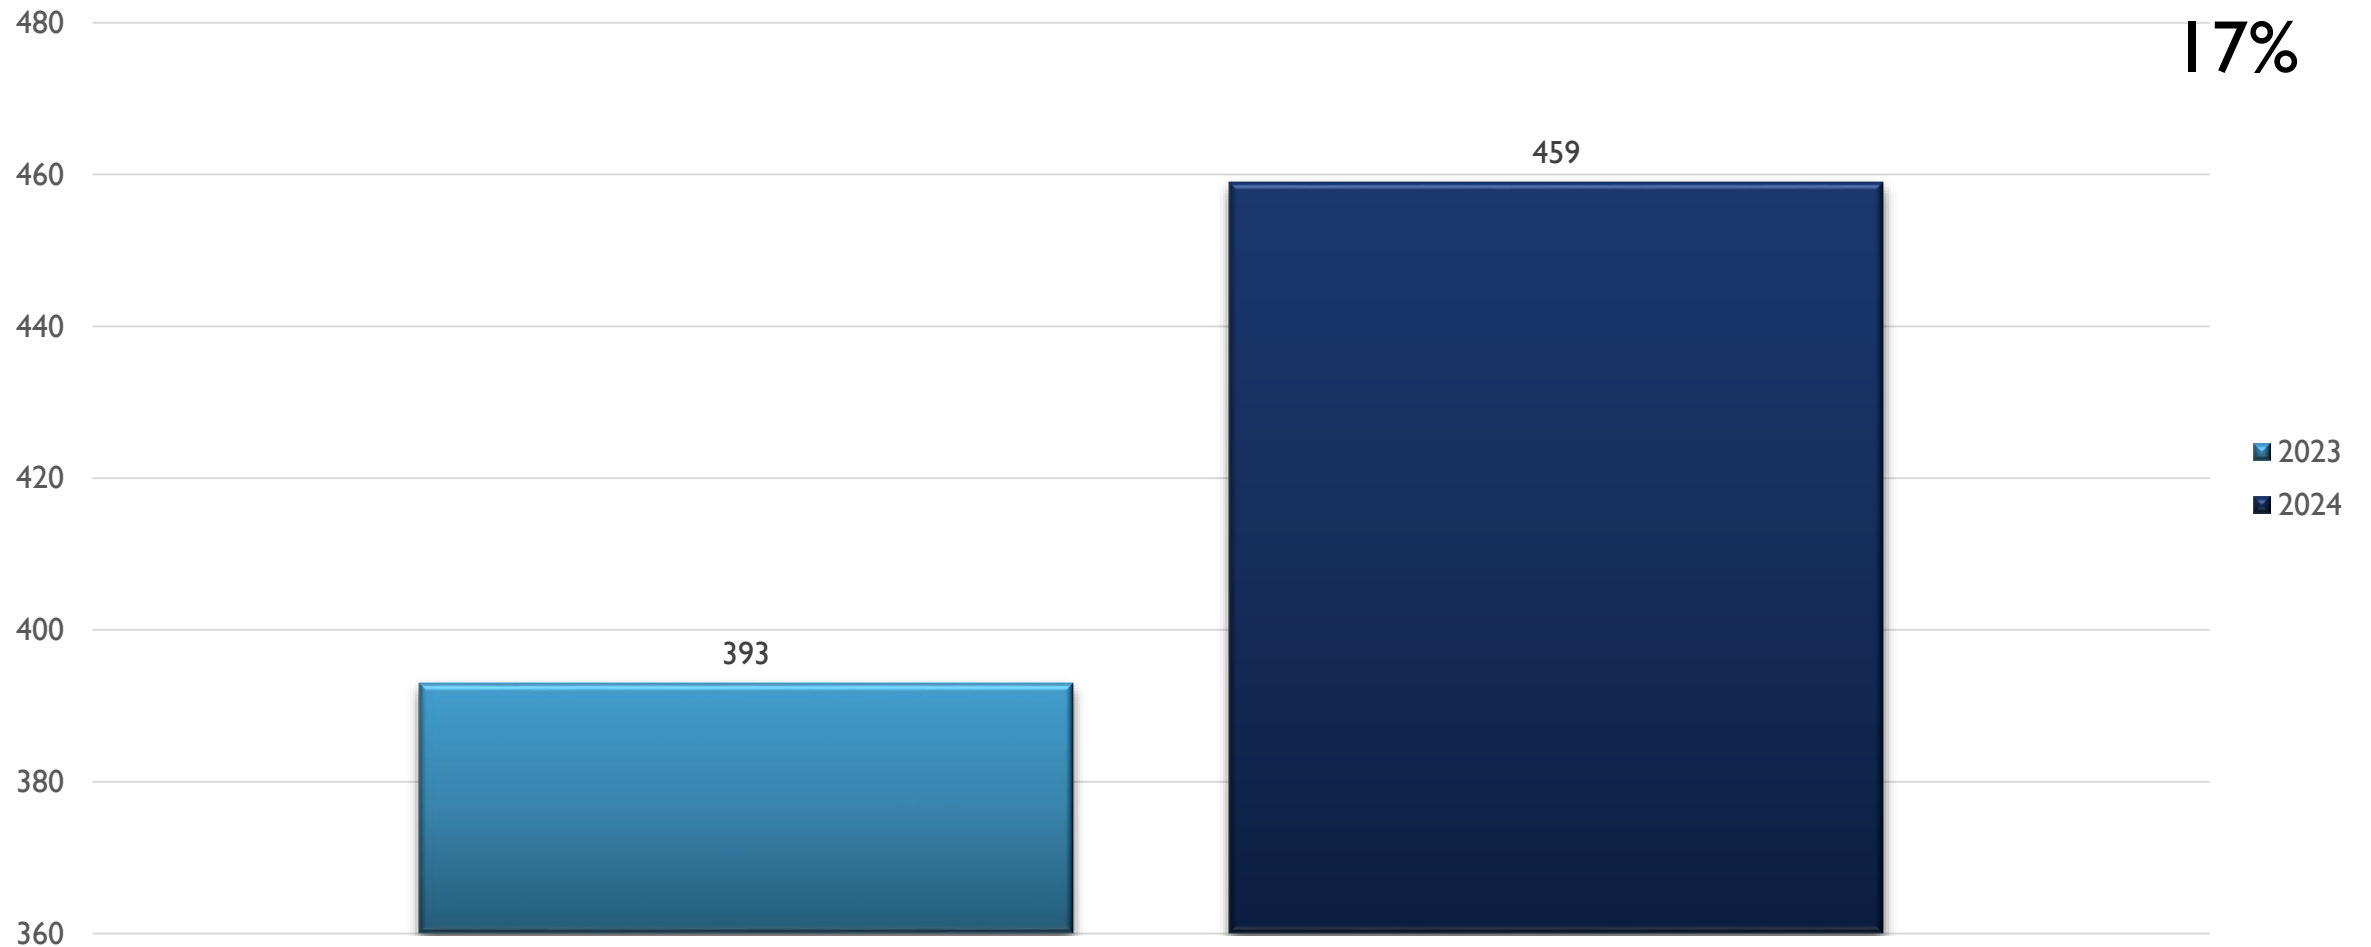


2024 APD MONTHLY CRIME SOUTHWEST AREA COMMAND STATS

SEPTEMBER 23, 2024

CRIME STATISTICS DISCLAIMERS

- The Albuquerque Police Department (APD) reports crime statistics using the Federal Bureau of Investigation's (FBI) National Incident-Based Reporting System (NIBRS)
- APD sends NIBRS data to the FBI on a regular basis based on the data that is available at the time
- These statistics should be viewed as preliminary and subject to change to account for late-reporting, investigation updates, and NIBRS compliance
- These statistics may differ from future reports as they represent the data available from Mark43 as of 09/23/2024 at 1300 hours
- Months and Year are based on the Offense Start Date
- All stats are NIBRS-based
 - Homicide Offenses include 09A, and 09B, it does not include 09C (Justifiable Homicide Offenses, which is not a Crime)
 - Includes both Completed and Uncompleted Offenses
- Percent changes are based on YTD comparisons
- 2024 is a leap year and includes an extra day in February
- Created by the Crime Analysis and Data Driven Policing Units on 09/23/2024

SOUTHWEST AREA COMMAND STATS JAN-JUL 2024

ASSAULT OFFENSES SOUTHWEST JAN-JUL

BURGLARY/BREAKING & ENTERING SOUTHWEST JAN-JUL

DESTRUCTION/DAMAGE/VANDALISM OF PROPERTY SOUTHWEST JAN-JUL

DRUG/NARCOTICS OFFENSES SOUTHWEST JAN-JUL