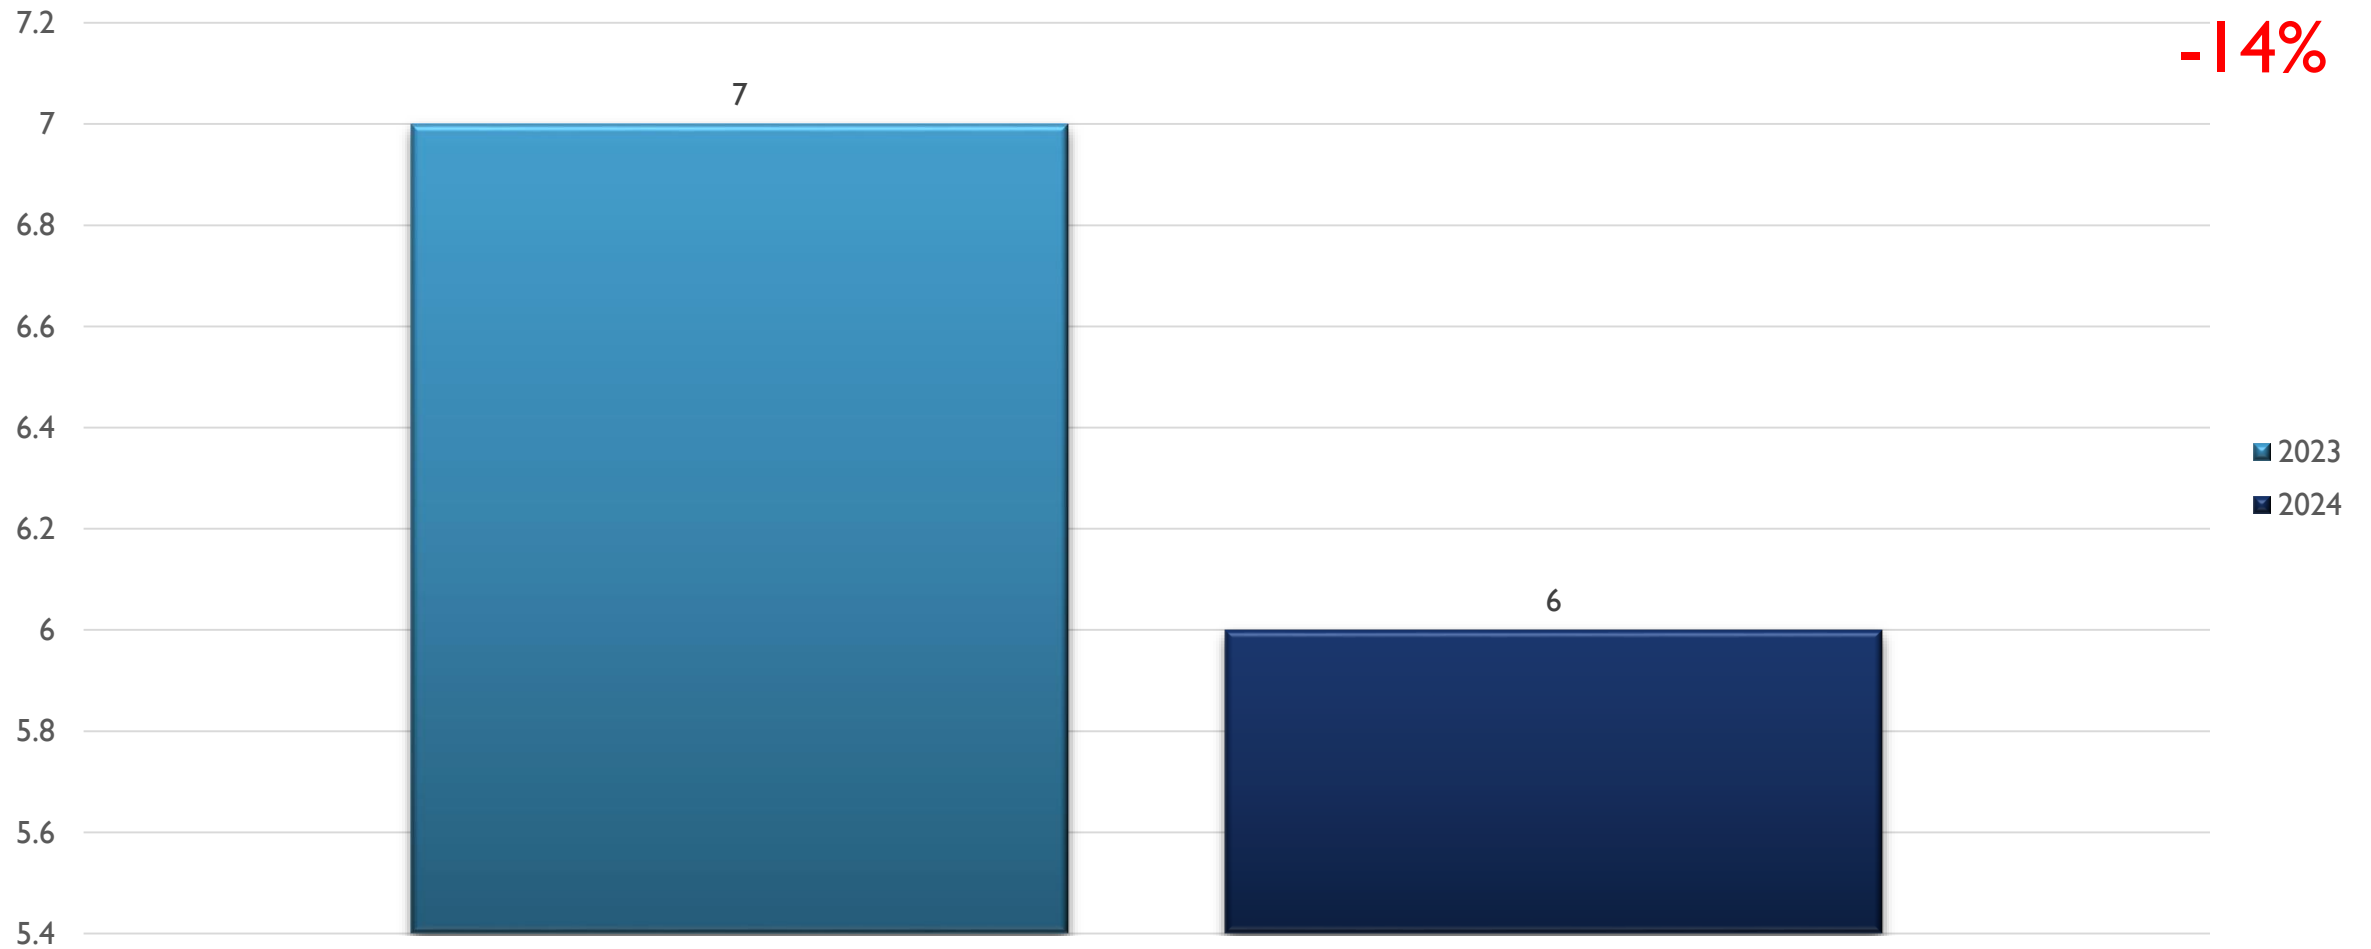

HOMICIDE OFFENSES SOUTHWEST JAN-JUL