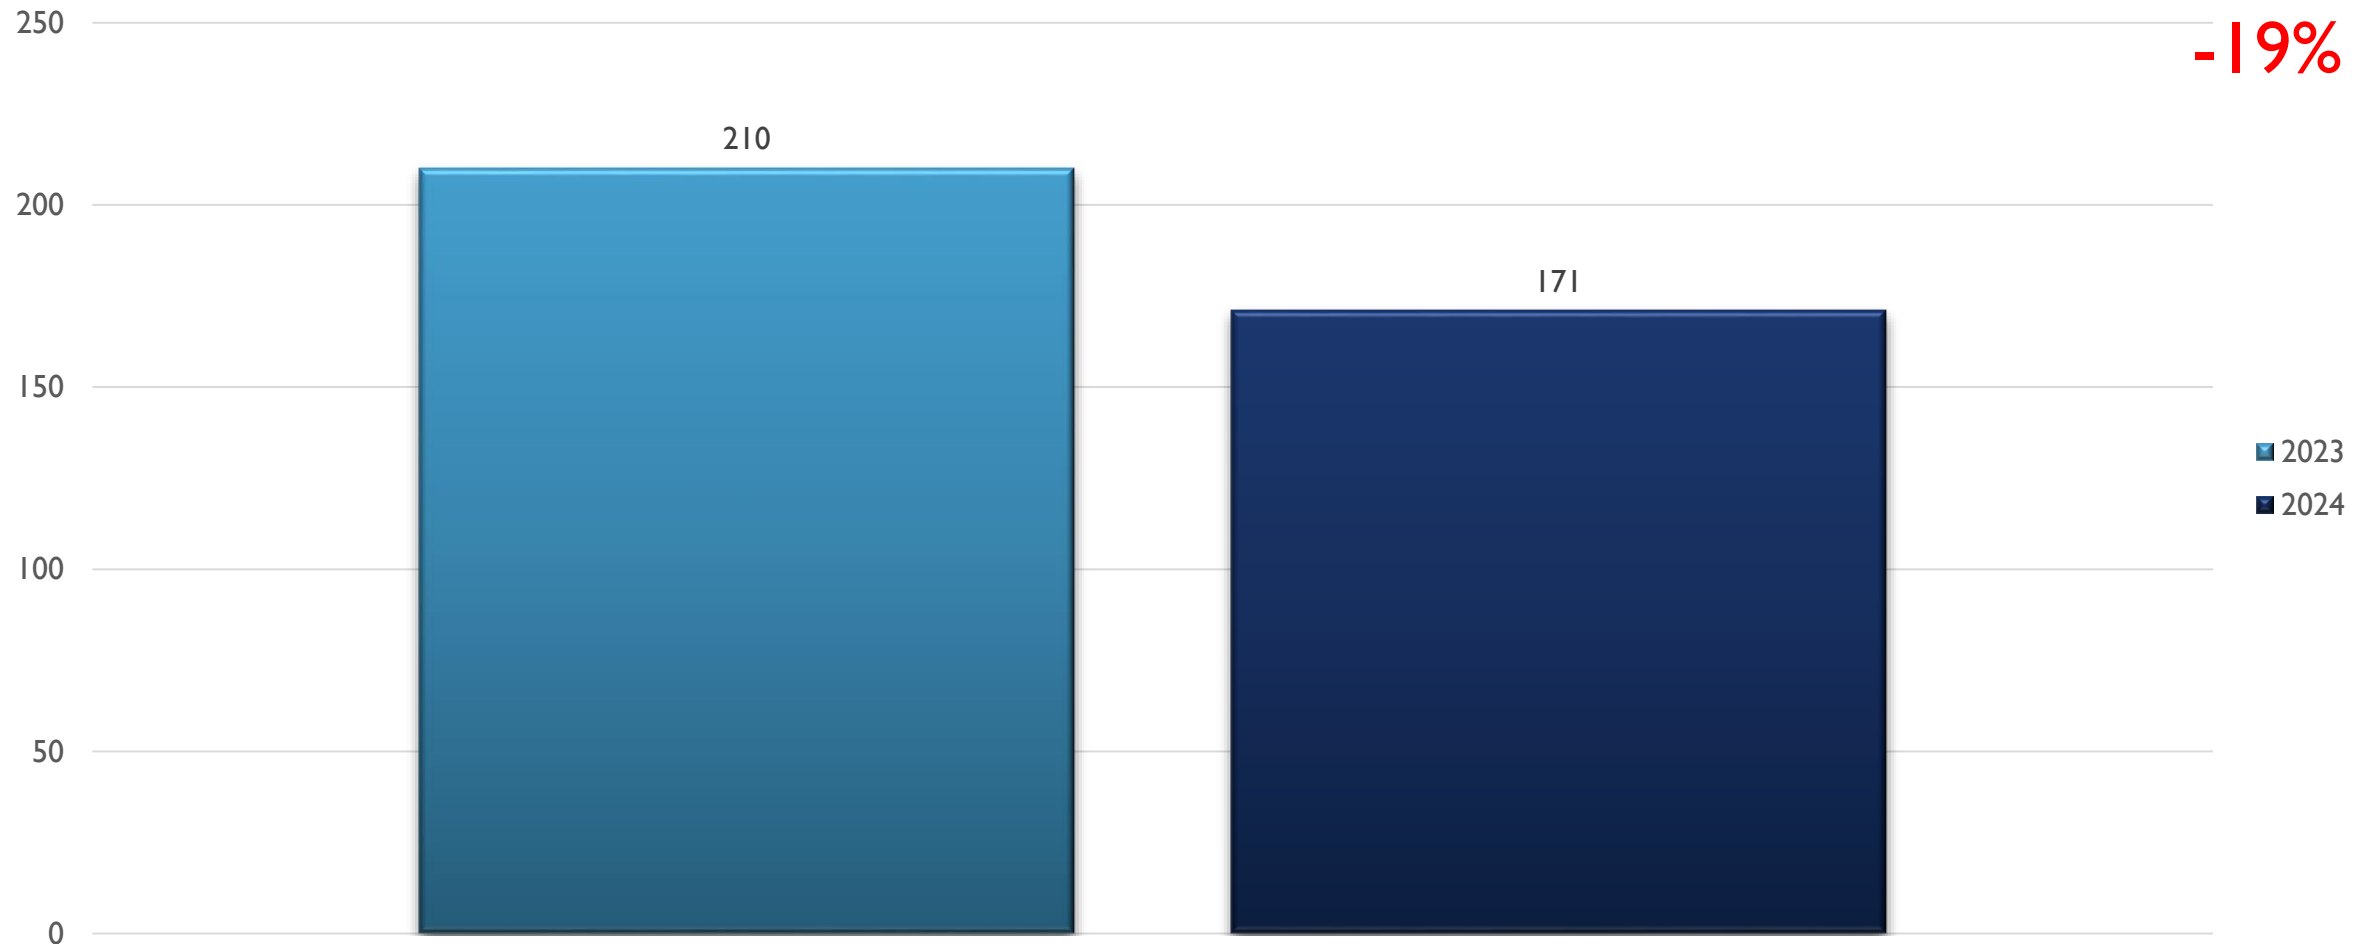

BURGLARY/BREAKING & ENTERING SOUTHWEST JAN-JUL