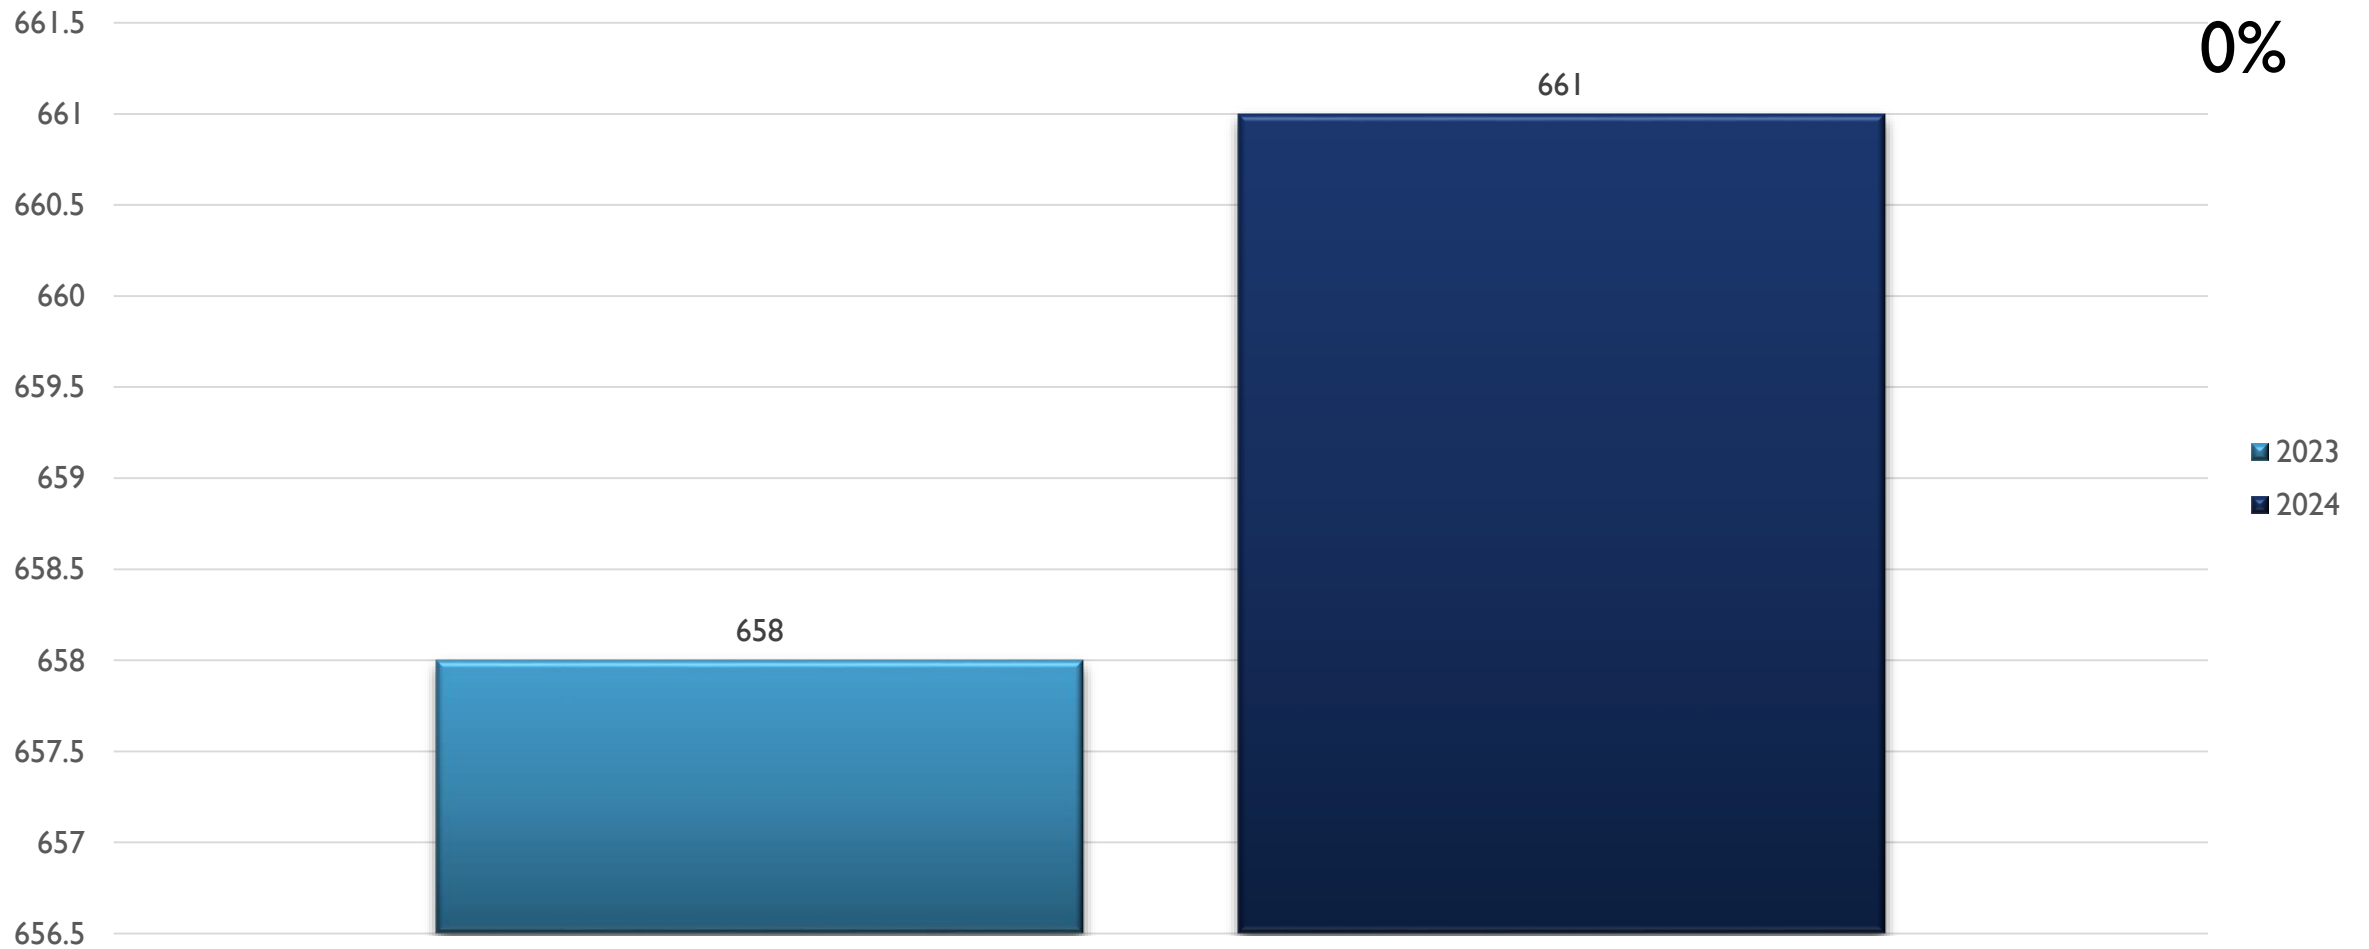


2024 APD MONTHLY CRIME SOUTHWEST AREA COMMAND STATS

SEPTEMBER 23, 2024

CRIME STATISTICS DISCLAIMERS

- The Albuquerque Police Department (APD) reports crime statistics using the Federal Bureau of Investigation's (FBI) National Incident-Based Reporting System (NIBRS)
- APD sends NIBRS data to the FBI on a regular basis based on the data that is available at the time
- These statistics should be viewed as preliminary and subject to change to account for late-reporting, investigation updates, and NIBRS compliance
- These statistics may differ from future reports as they represent the data available from Mark43 as of 09/23/2024 at 1300 hours
- Months and Year are based on the Offense Start Date
- All stats are NIBRS-based
 - Homicide Offenses include 09A, and 09B, it does not include 09C (Justifiable Homicide Offenses, which is not a Crime)
 - Includes both Completed and Uncompleted Offenses
- Percent changes are based on YTD comparisons
- 2024 is a leap year and includes an extra day in February
- Created by the Crime Analysis and Data Driven Policing Units on 09/23/2024

SOUTHWEST AREA COMMAND STATS JAN-JUL 2024

ASSAULT OFFENSES SOUTHWEST JAN-JUL

BURGLARY/BREAKING & ENTERING SOUTHWEST JAN-JUL

DESTRUCTION/DAMAGE/VANDALISM OF PROPERTY SOUTHWEST JAN-JUL

DRUG/NARCOTICS OFFENSES SOUTHWEST JAN-JUL