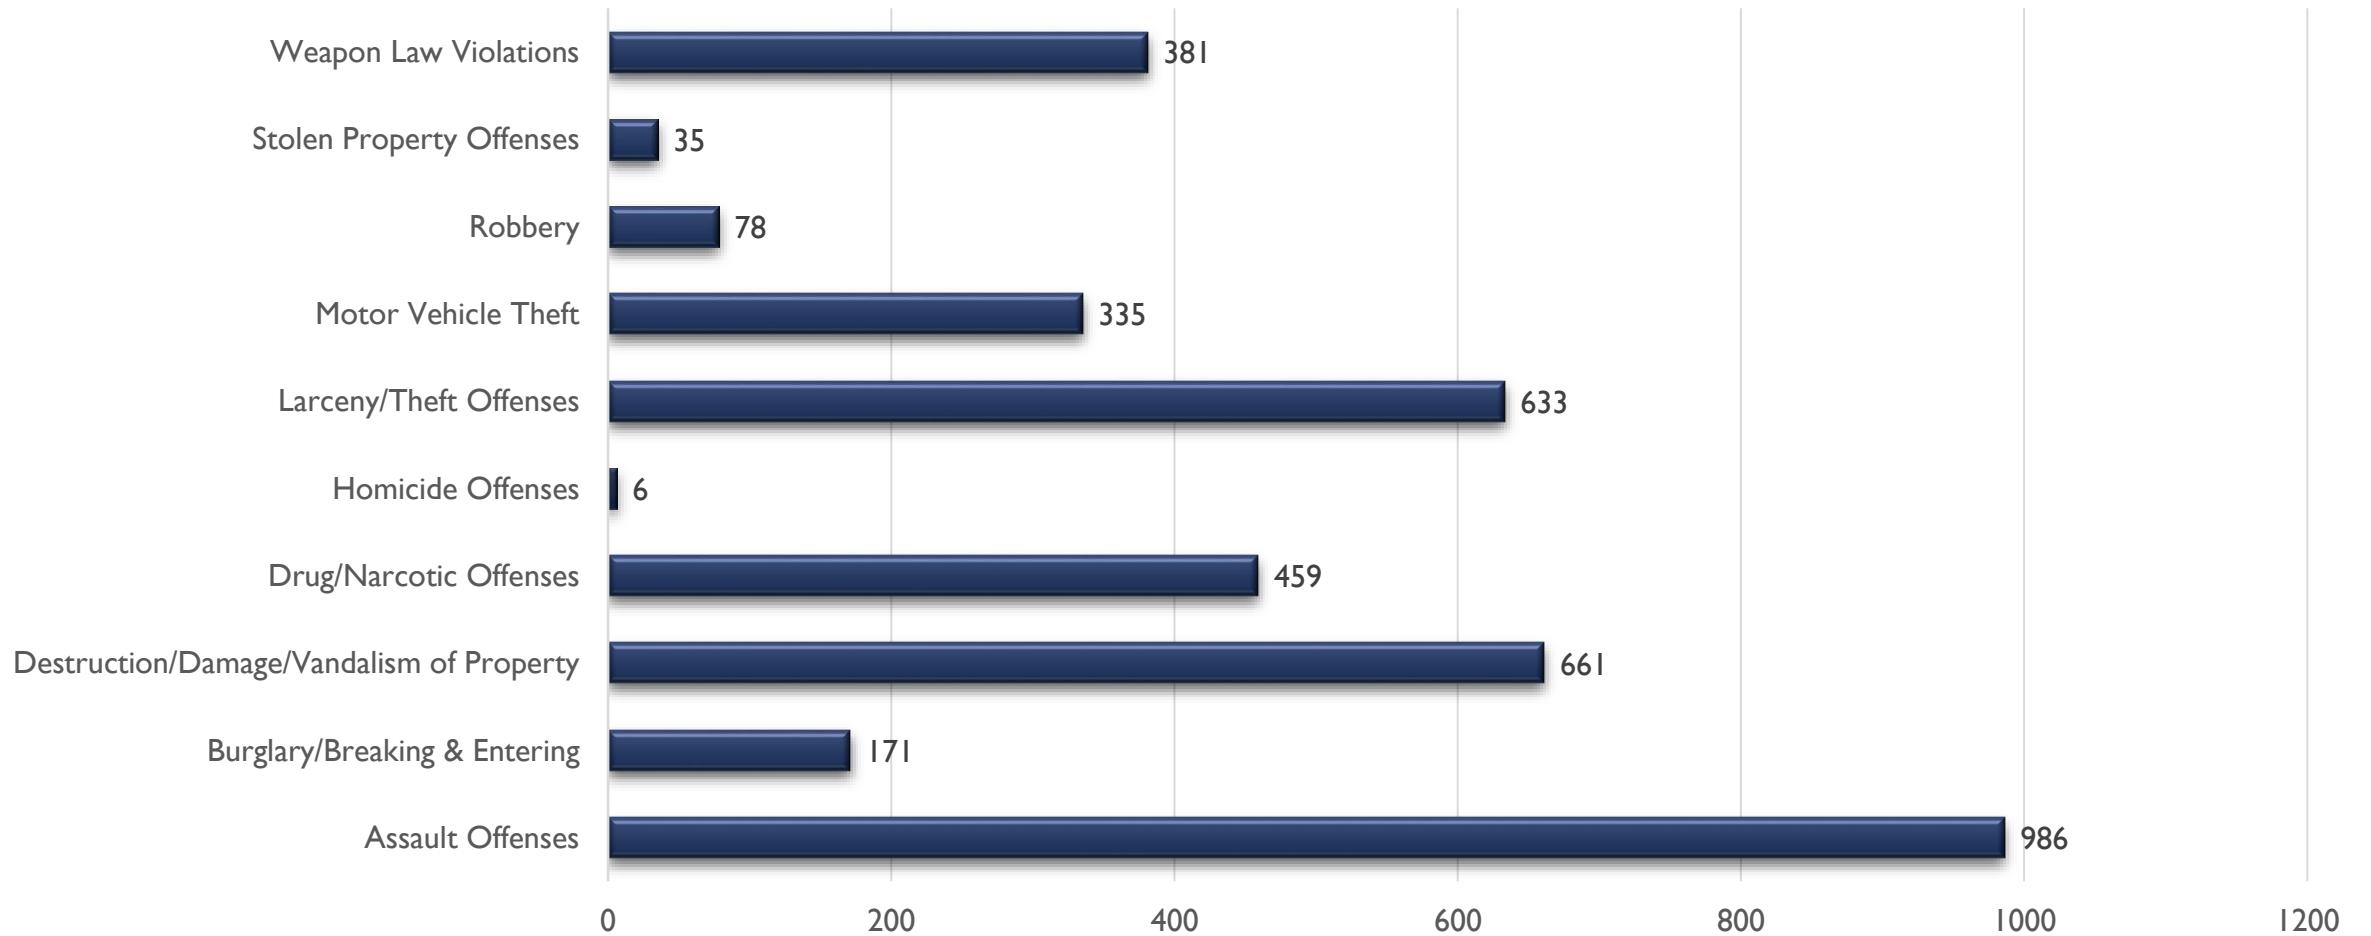


2024 APD MONTHLY CRIME SOUTHWEST AREA COMMAND STATS

SEPTEMBER 23, 2024

CRIME STATISTICS DISCLAIMERS

- The Albuquerque Police Department (APD) reports crime statistics using the Federal Bureau of Investigation's (FBI) National Incident-Based Reporting System (NIBRS)
- APD sends NIBRS data to the FBI on a regular basis based on the data that is available at the time
- These statistics should be viewed as preliminary and subject to change to account for late-reporting, investigation updates, and NIBRS compliance
- These statistics may differ from future reports as they represent the data available from Mark43 as of 09/23/2024 at 1300 hours
- Months and Year are based on the Offense Start Date
- All stats are NIBRS-based
 - Homicide Offenses include 09A, and 09B, it does not include 09C (Justifiable Homicide Offenses, which is not a Crime)
 - Includes both Completed and Uncompleted Offenses
- Percent changes are based on YTD comparisons
- 2024 is a leap year and includes an extra day in February
- Created by the Crime Analysis and Data Driven Policing Units on 09/23/2024

SOUTHWEST AREA COMMAND STATS JAN-JUL 2024

ASSAULT OFFENSES SOUTHWEST JAN-JUL

BURGLARY/BREAKING & ENTERING SOUTHWEST JAN-JUL

DESTRUCTION/DAMAGE/VANDALISM OF PROPERTY SOUTHWEST JAN-JUL

DRUG/NARCOTICS OFFENSES SOUTHWEST JAN-JUL

HOMICIDE OFFENSES SOUTHWEST JAN-JUL

LARCENY/THEFT OFFENSES SOUTHWEST JAN-JUL

MOTOR VEHICLE THEFT SOUTHWEST JAN-JUL

ROBBERY SOUTHWEST JAN-JUL

STOLEN PROPERTY OFFENSES SOUTHWEST JAN-JUL

WEAPON LAW VIOLATIONS SOUTHWEST JAN-JUL