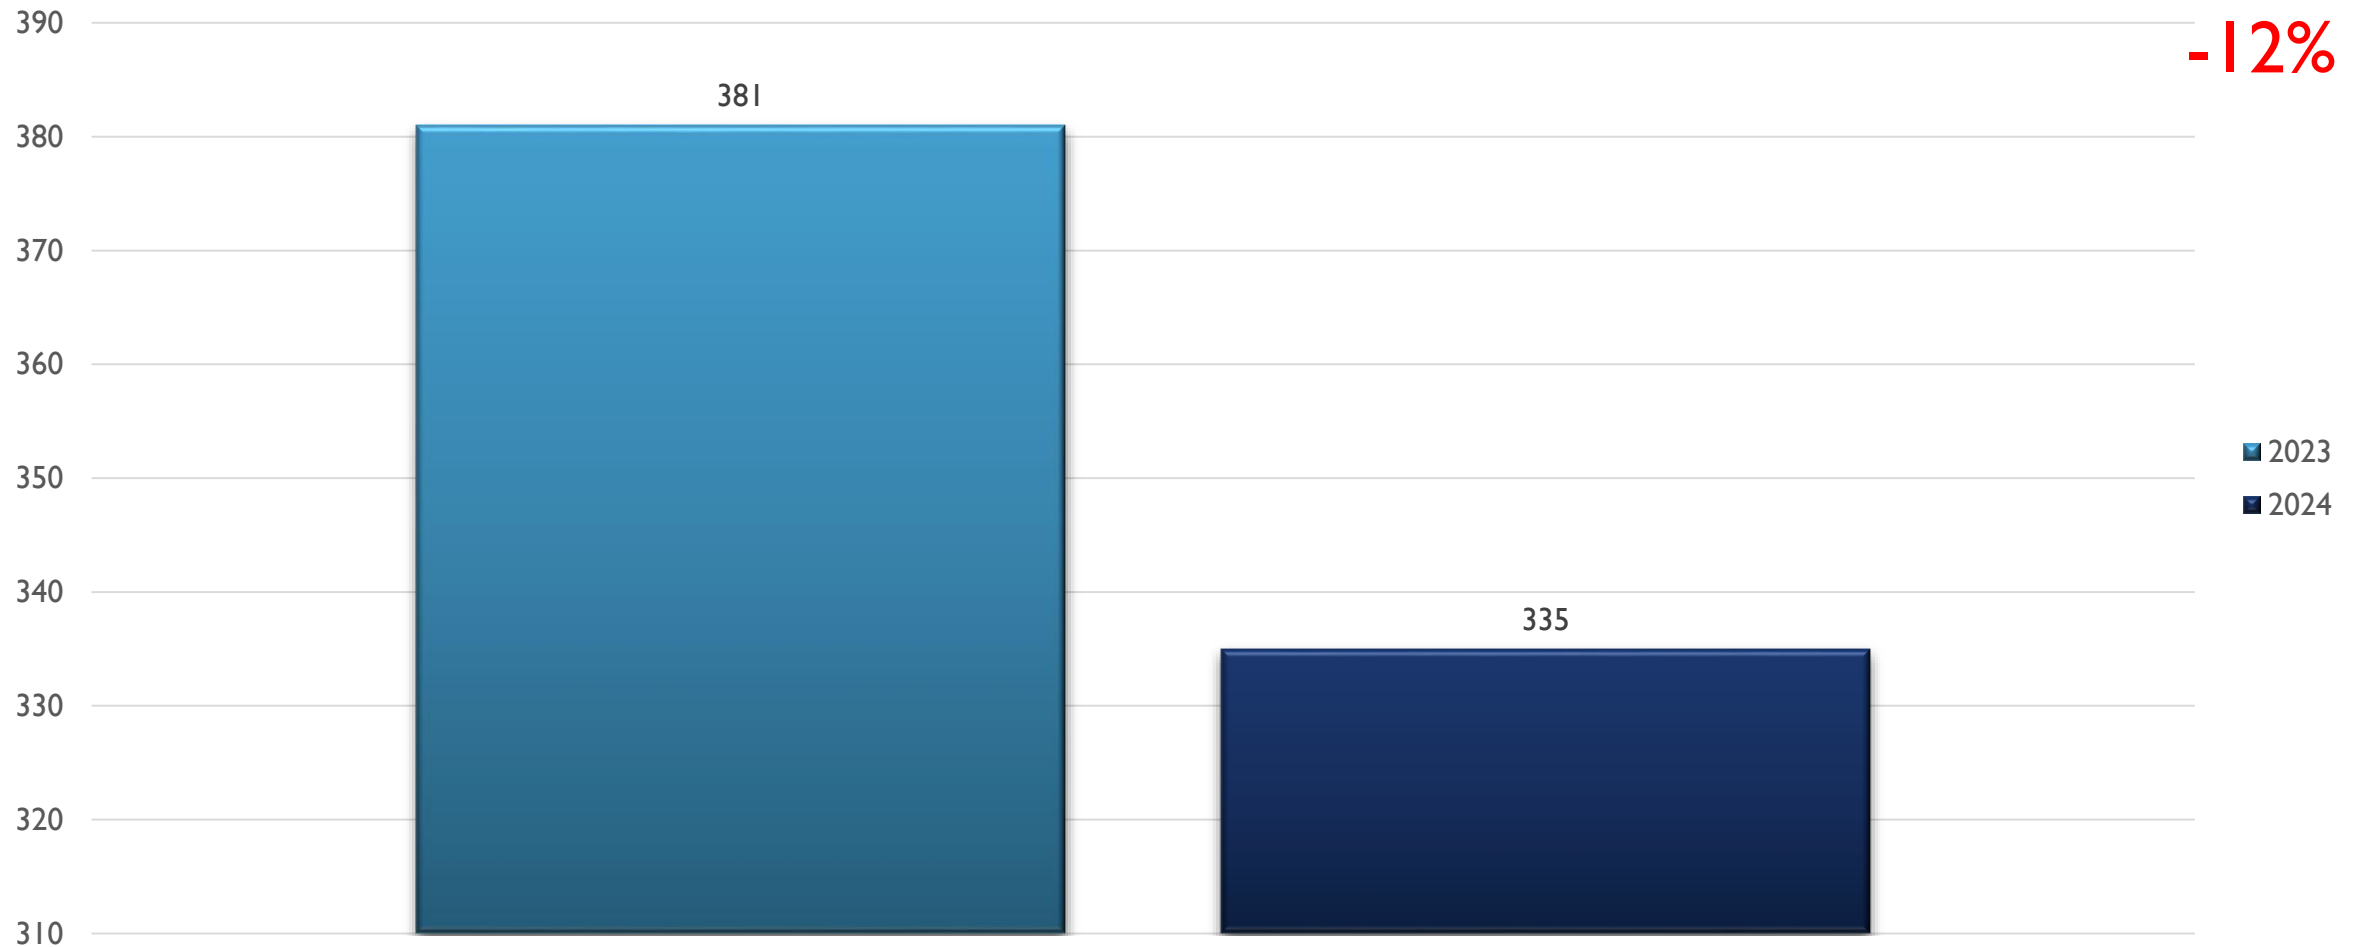

MOTOR VEHICLE THEFT SOUTHWEST JAN-JUL