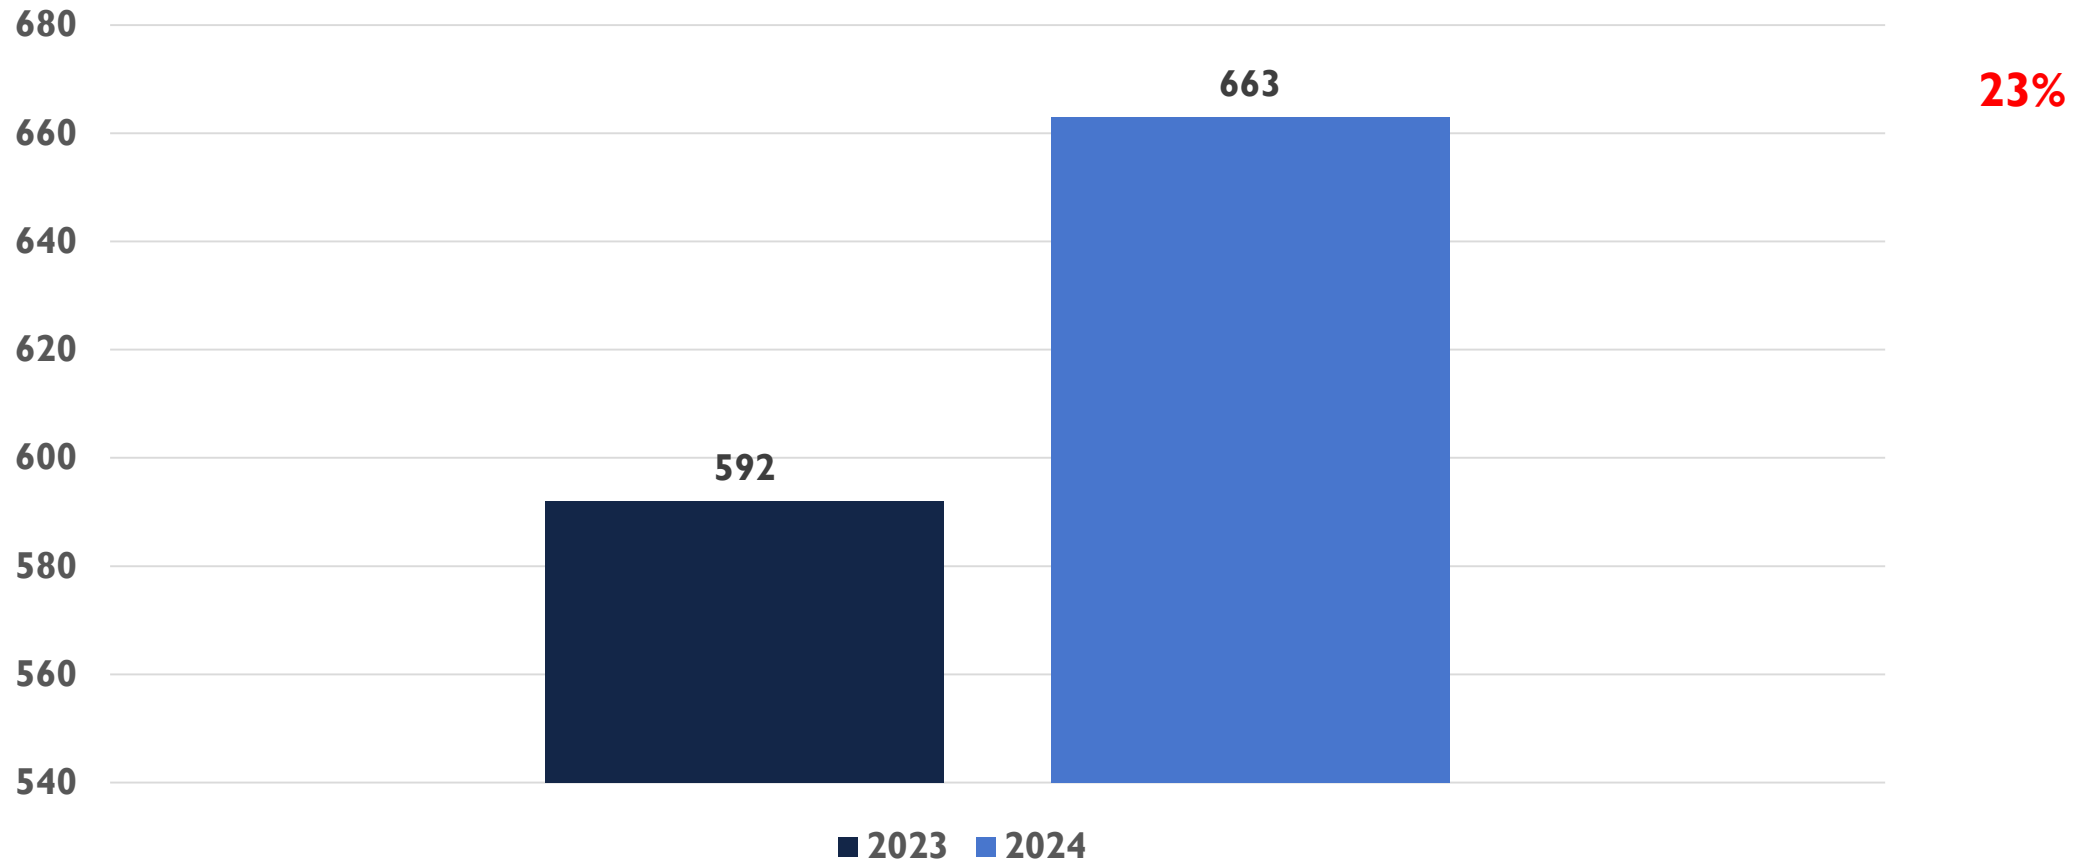

MOTOR VEHICLE THEFT NORTHWEST AREA COMMAND JAN-S