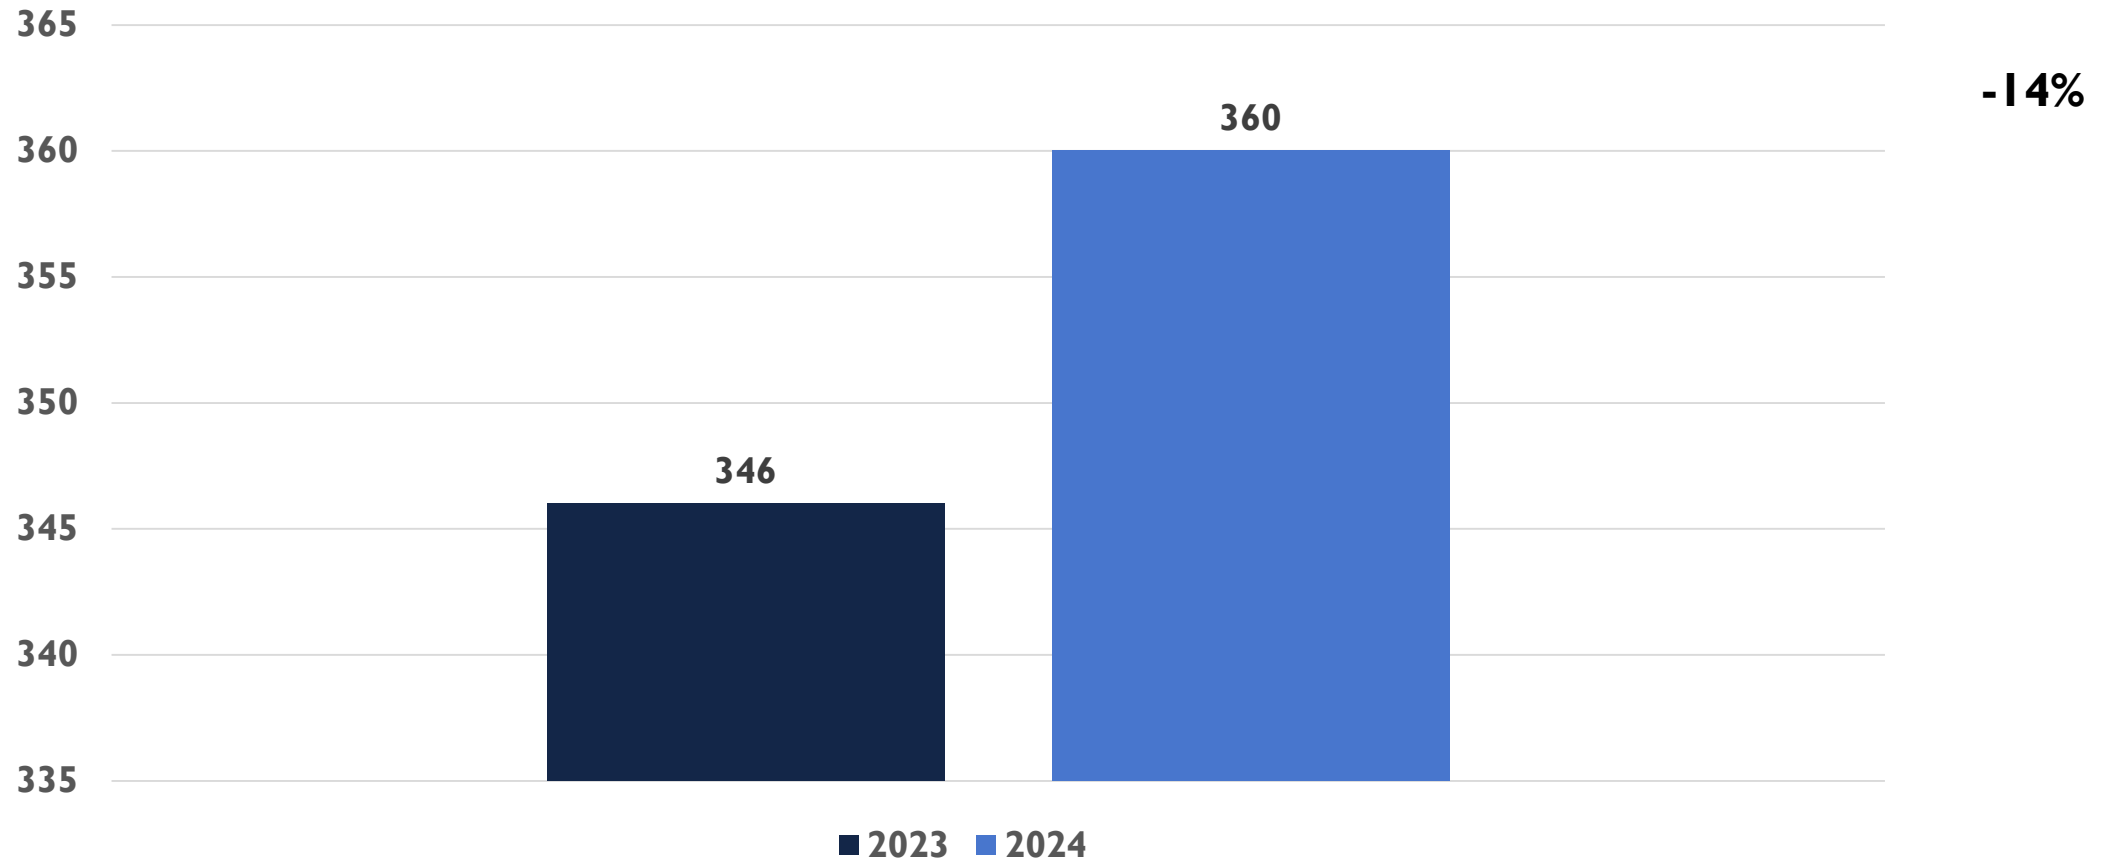

DRUG/NARCOTICS OFFENSES NORTHWEST AREA COMMAND

SEPT