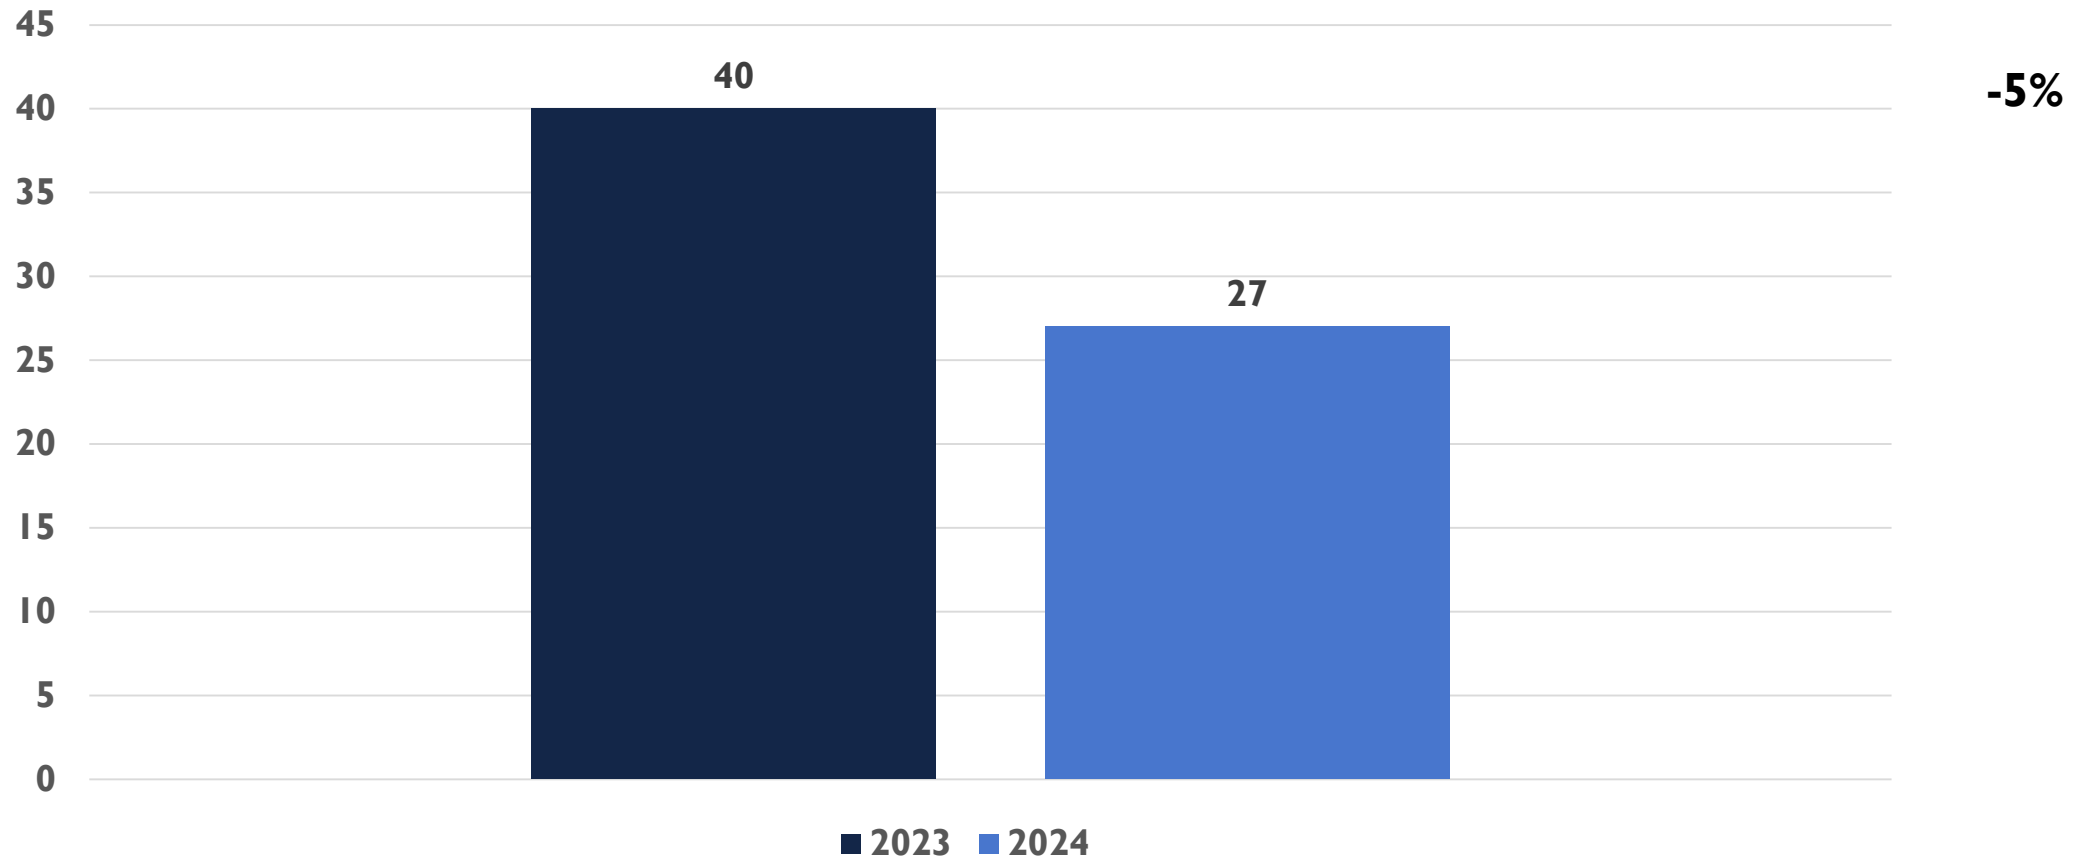

STOLEN PROPERTY OFFENSES NORTHWEST AREA COMMAND SEPT