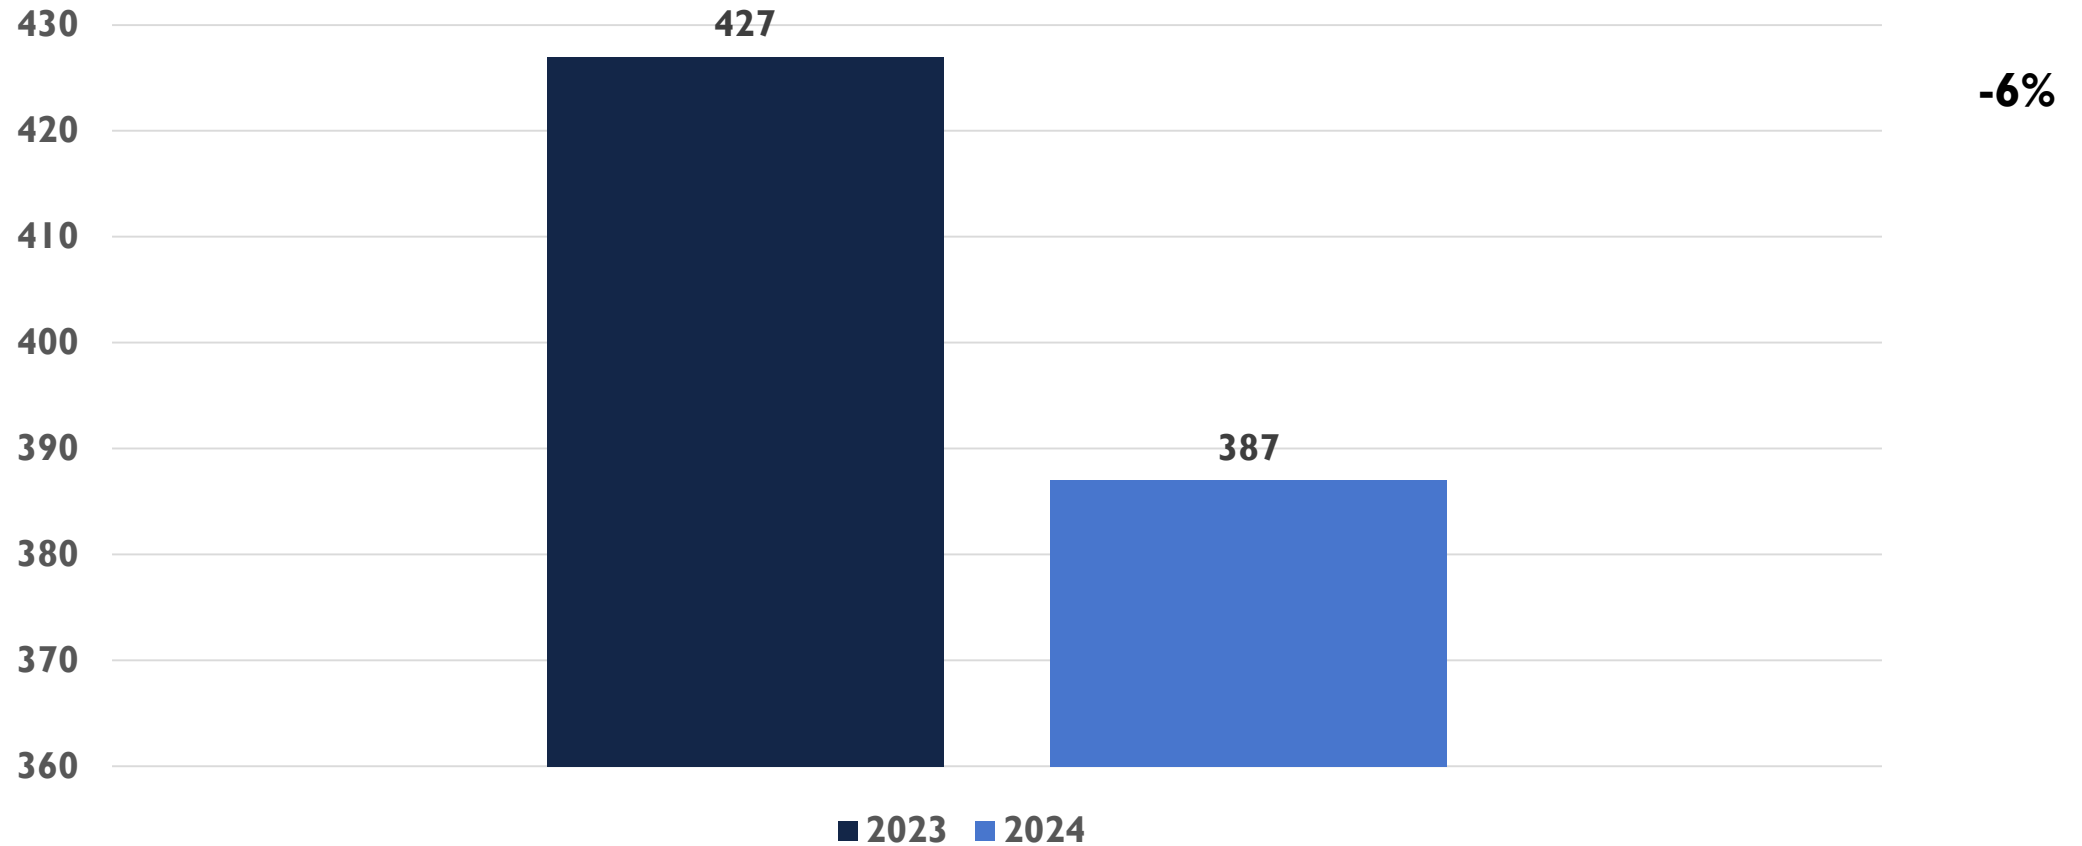

BURGLARY/BREAKING & ENTERING NORTHWEST AREA COM JAN-SEPT