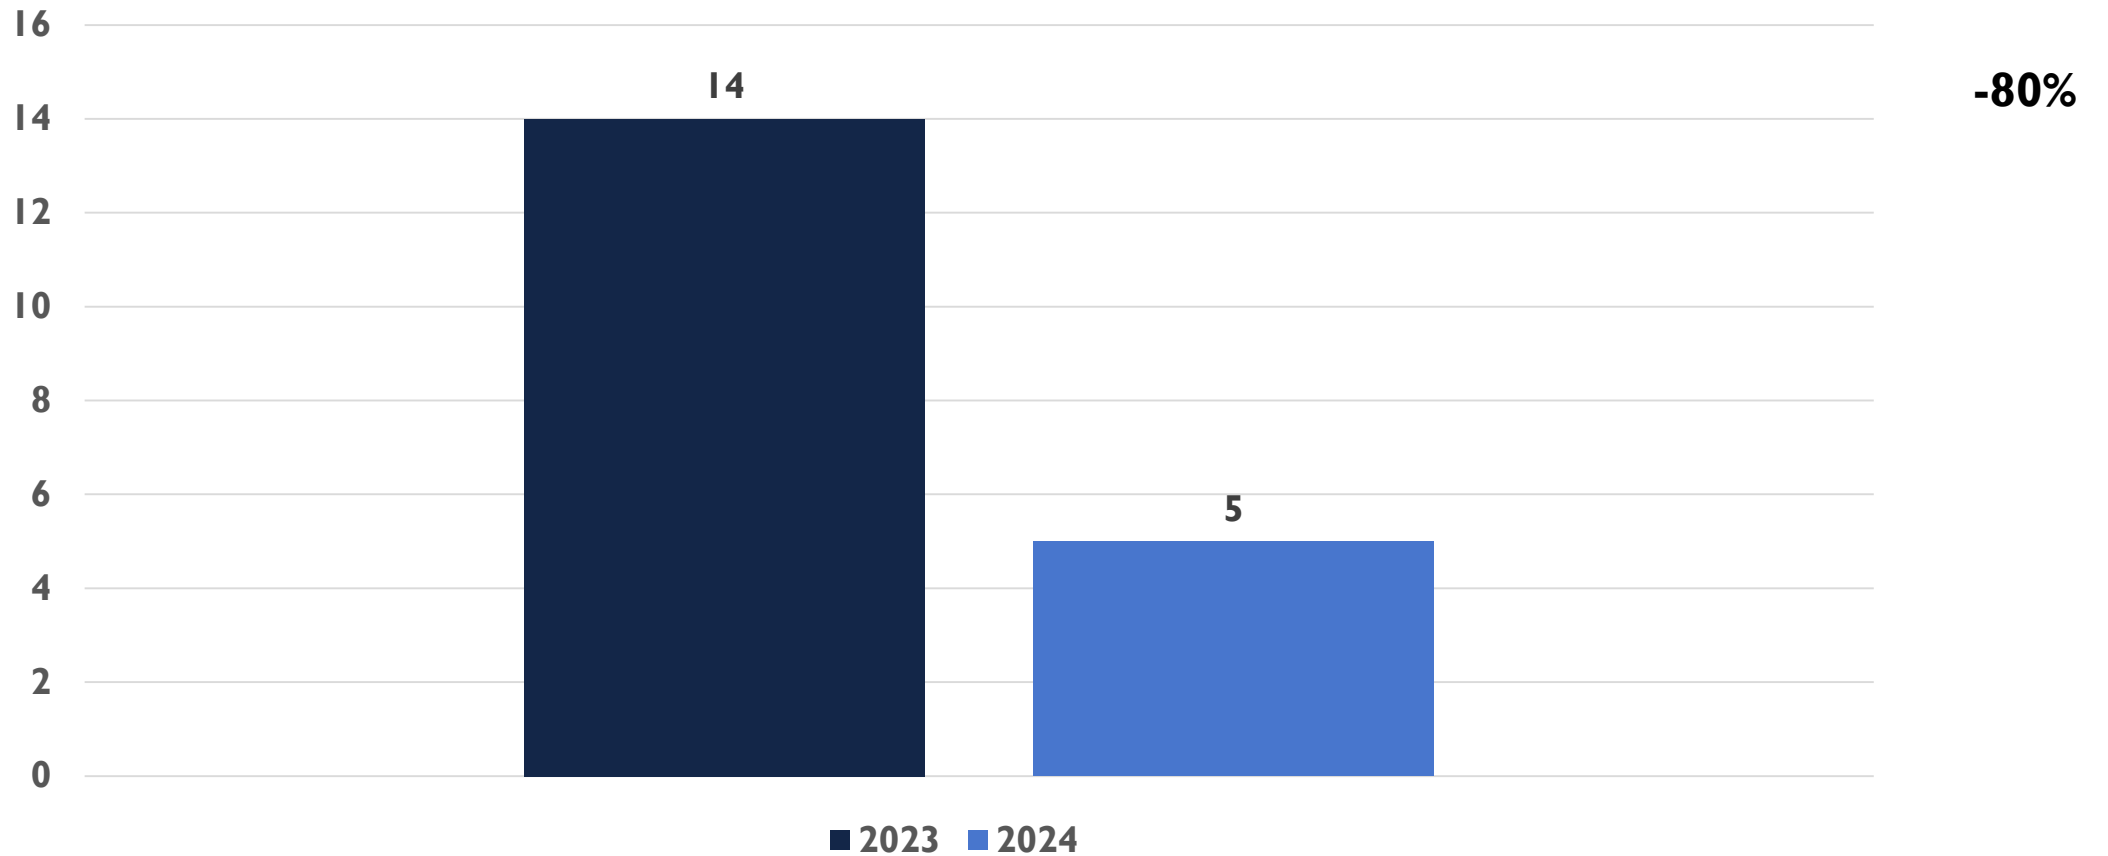

HOMICIDE OFFENSES NORTHWEST AREA COMMAND JAN-SEP