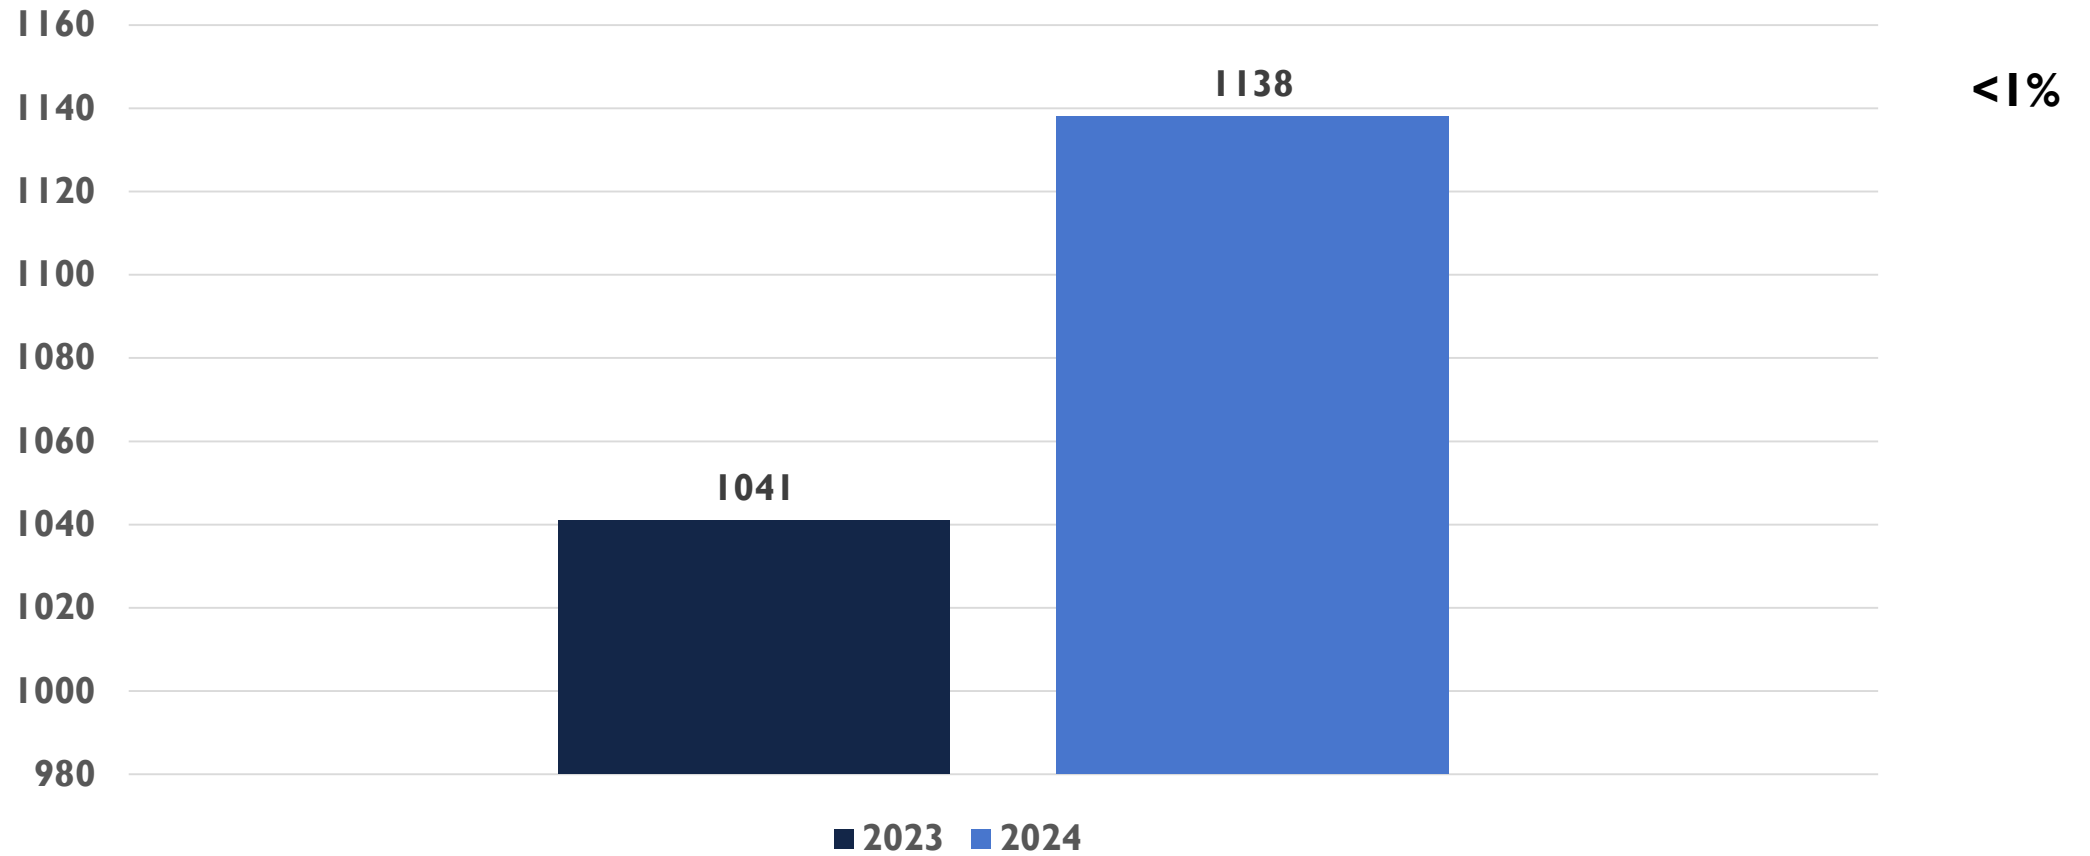

DESTRUCTION/DAMAGE/VANDALISM OF PROPERTY NORTHWEST AREA COMMAND JAN-SEPT