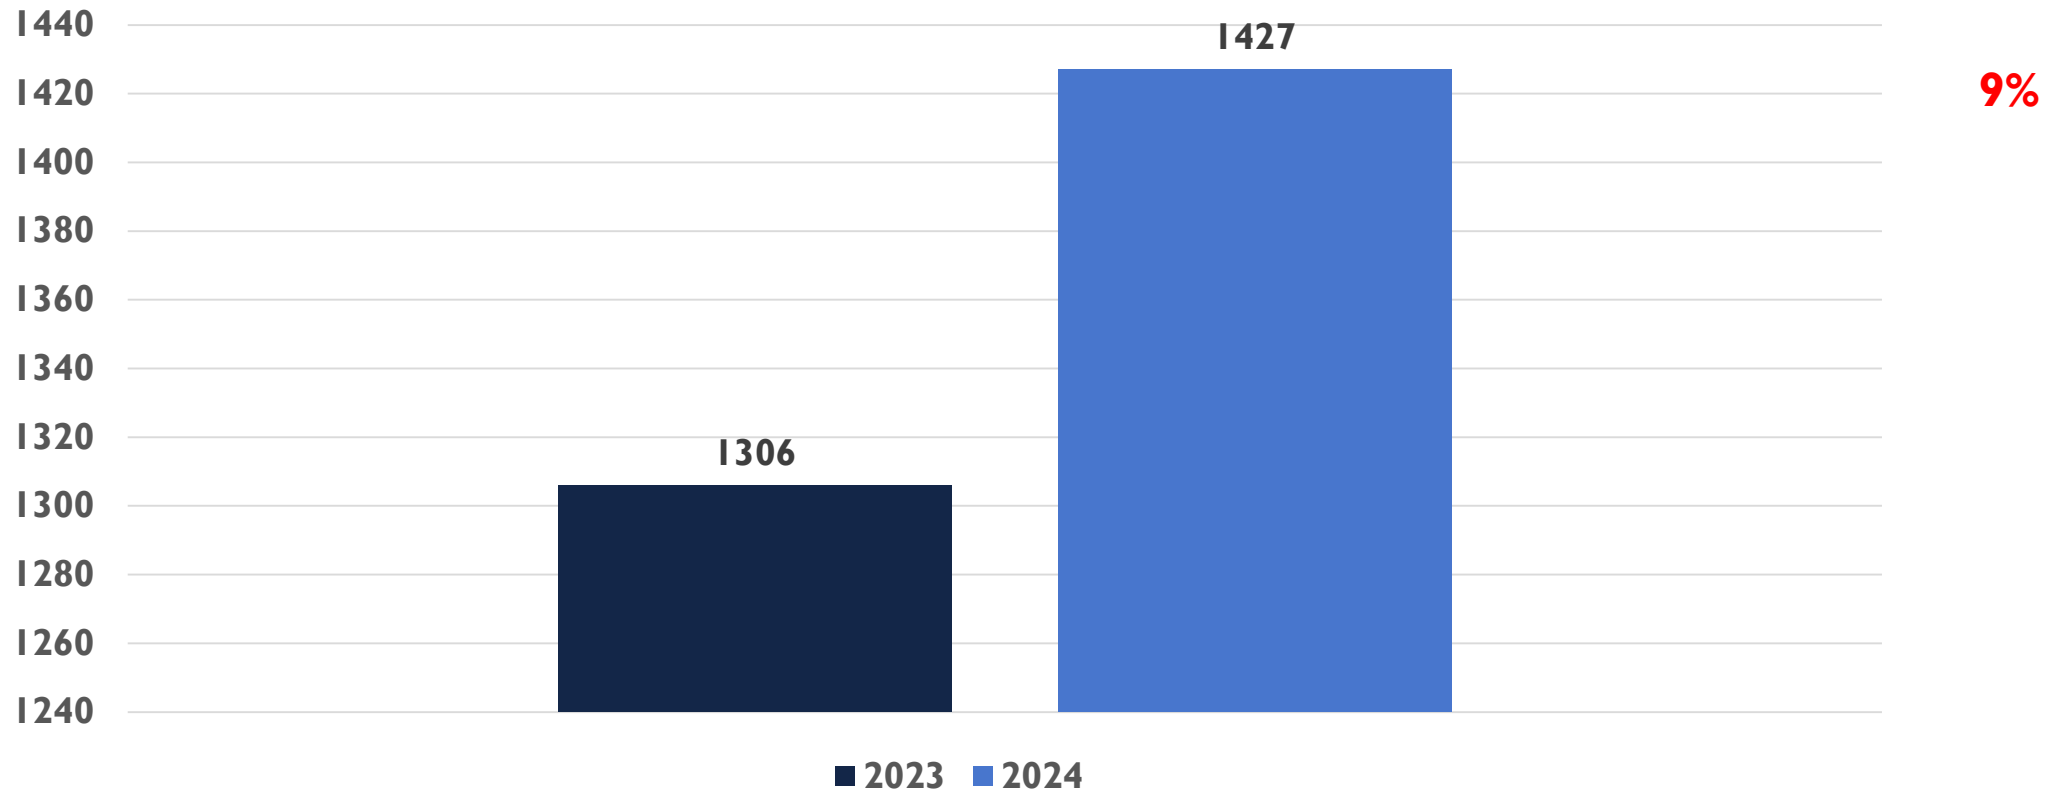

ASSAULT OFFENSES NORTHWEST AREA COMMAND JAN-SEPT