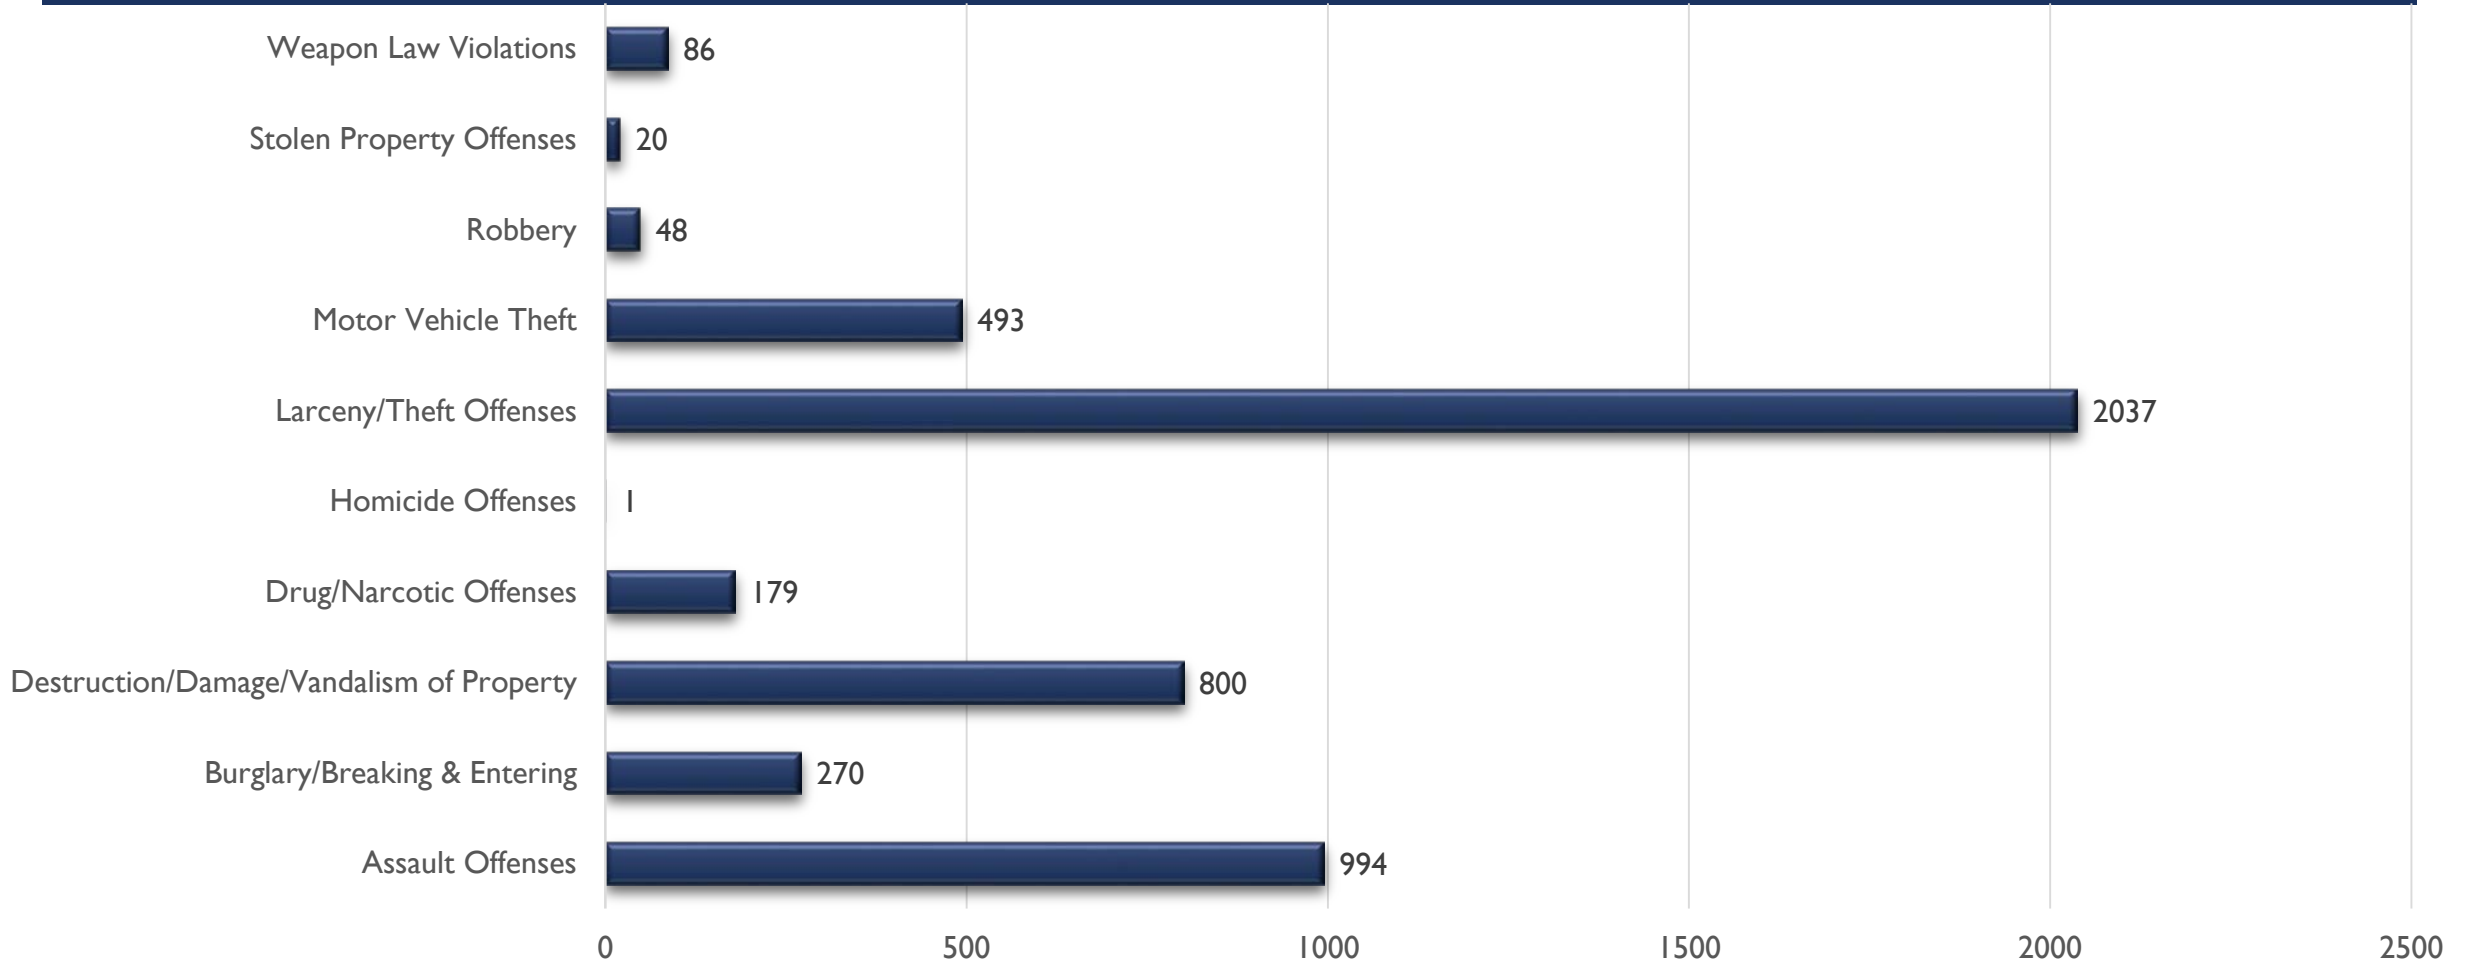

NORTHWEST AREA COMMAND STATS JAN-SEPT 2024