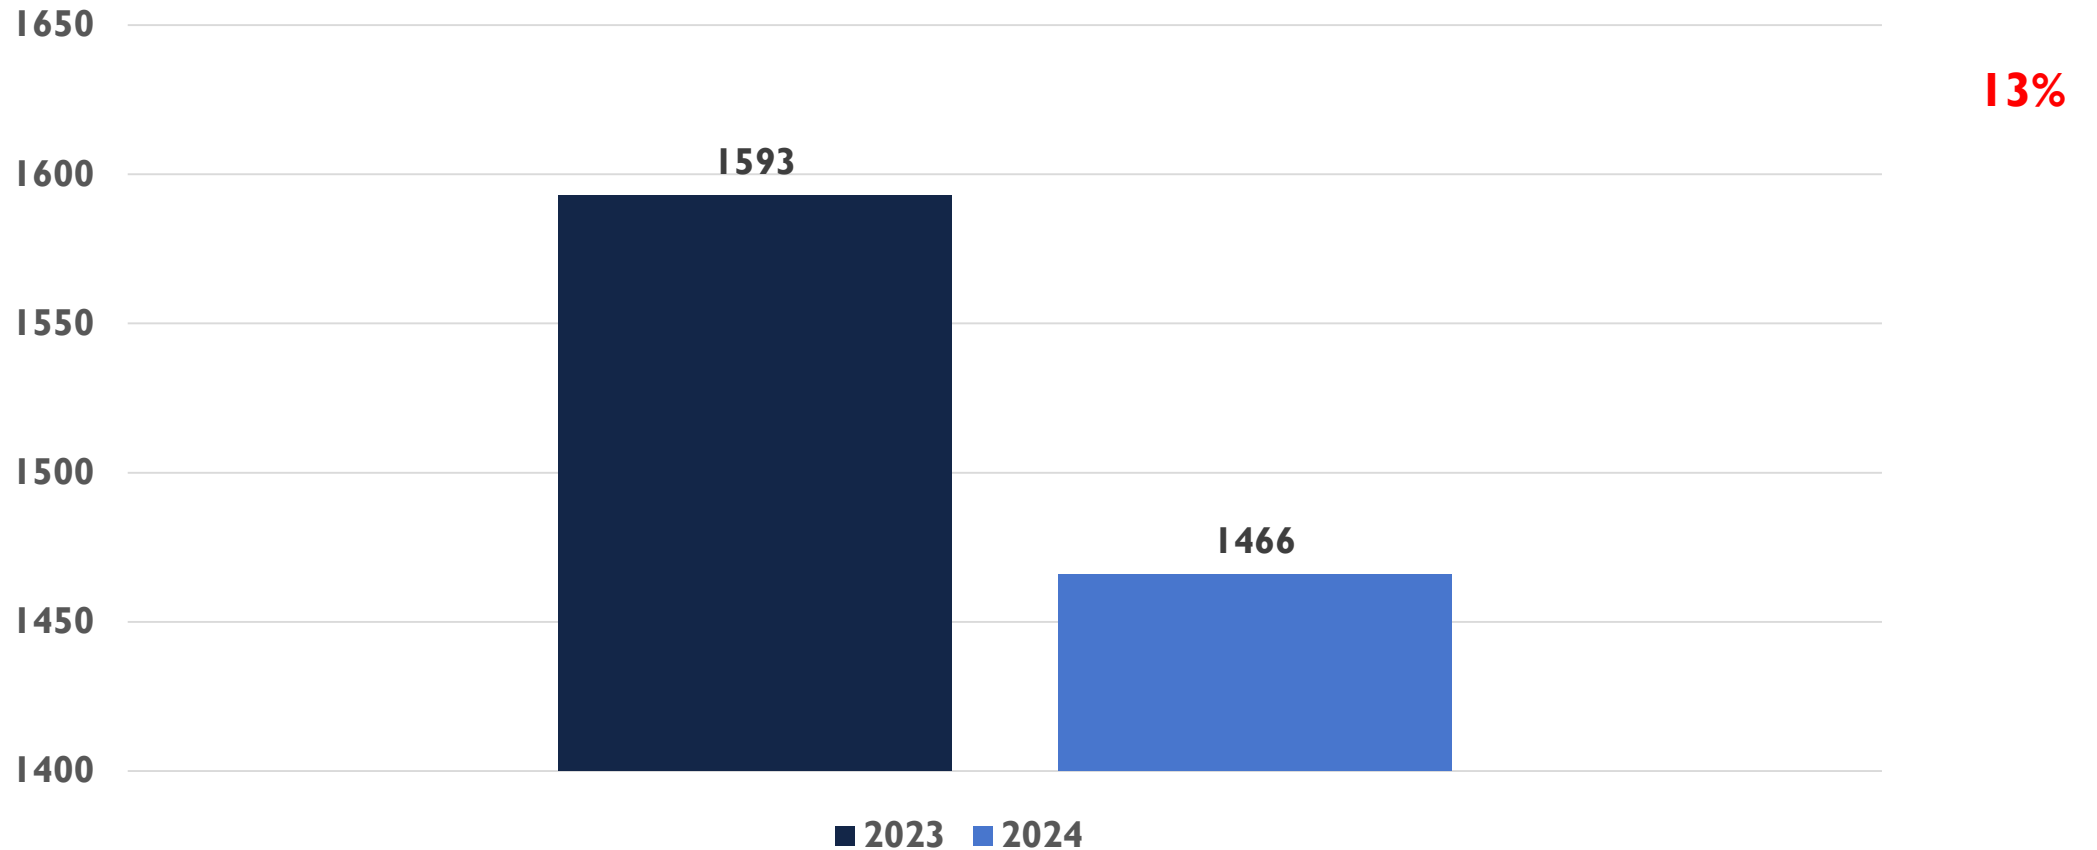

LARCENY/THEFT OFFENSES NORTHWEST AREA COMMAND SEPT