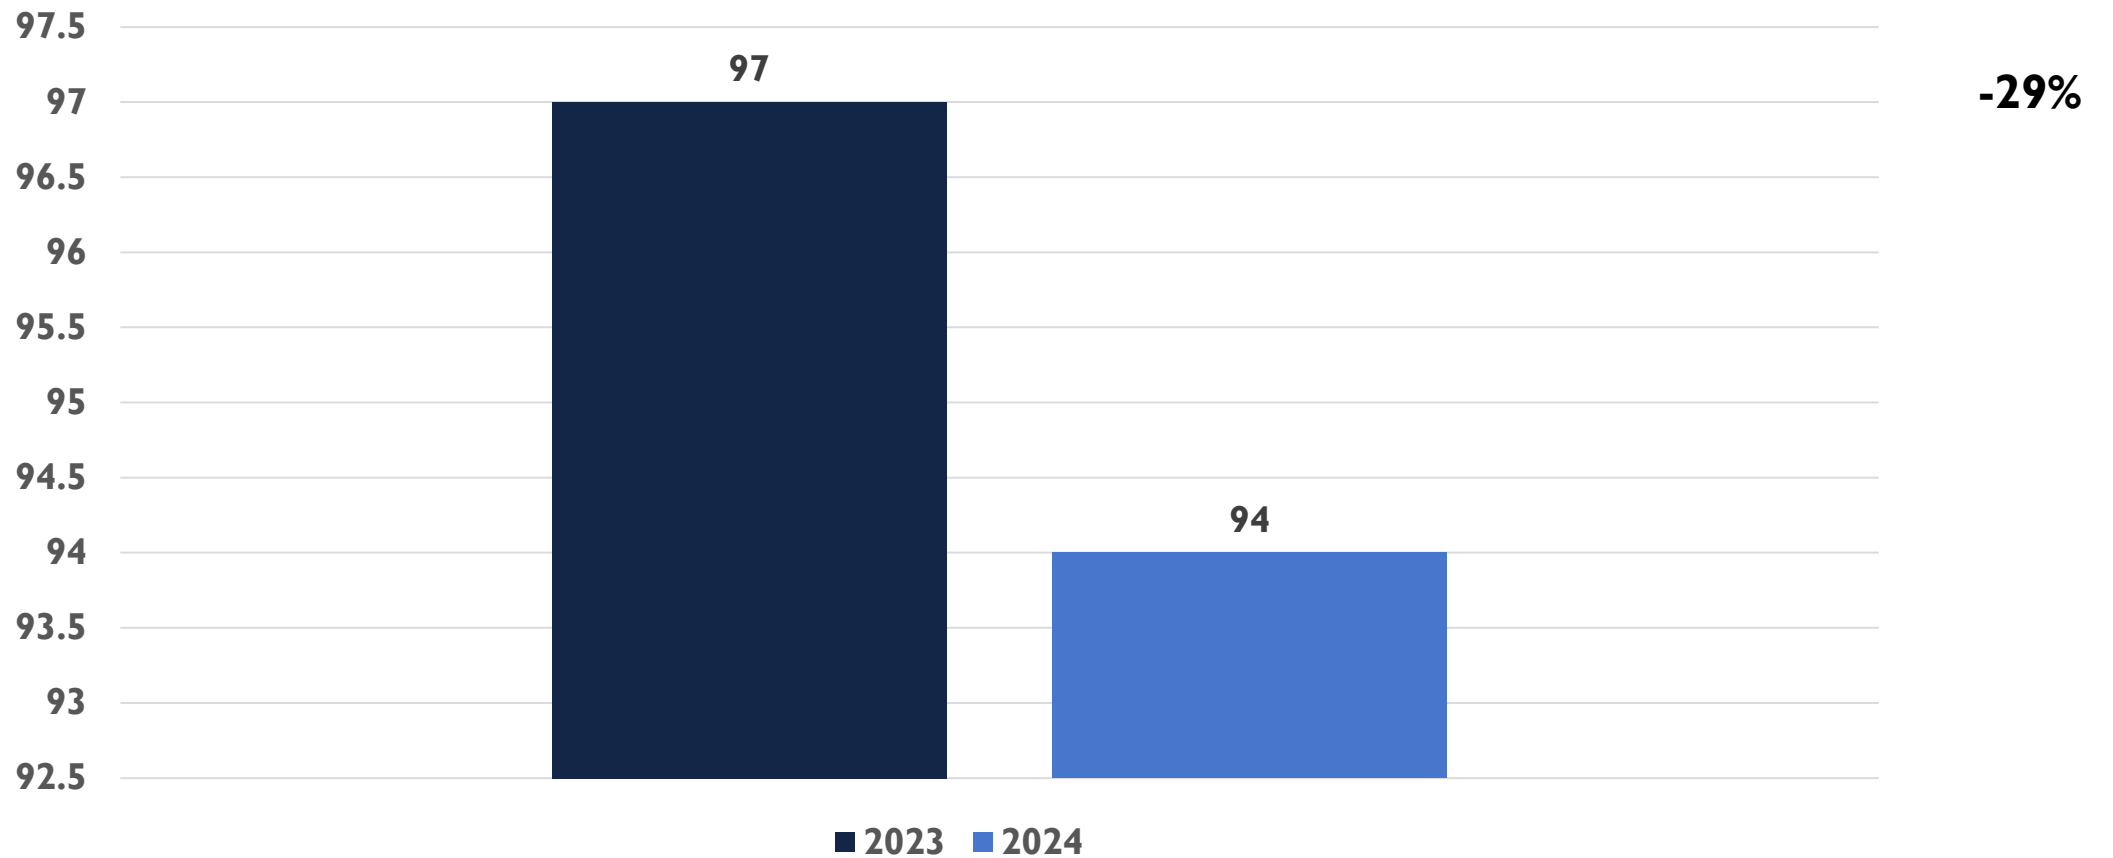

ROBBERY NORTHWEST AREA COMMAND JAN-SEPT