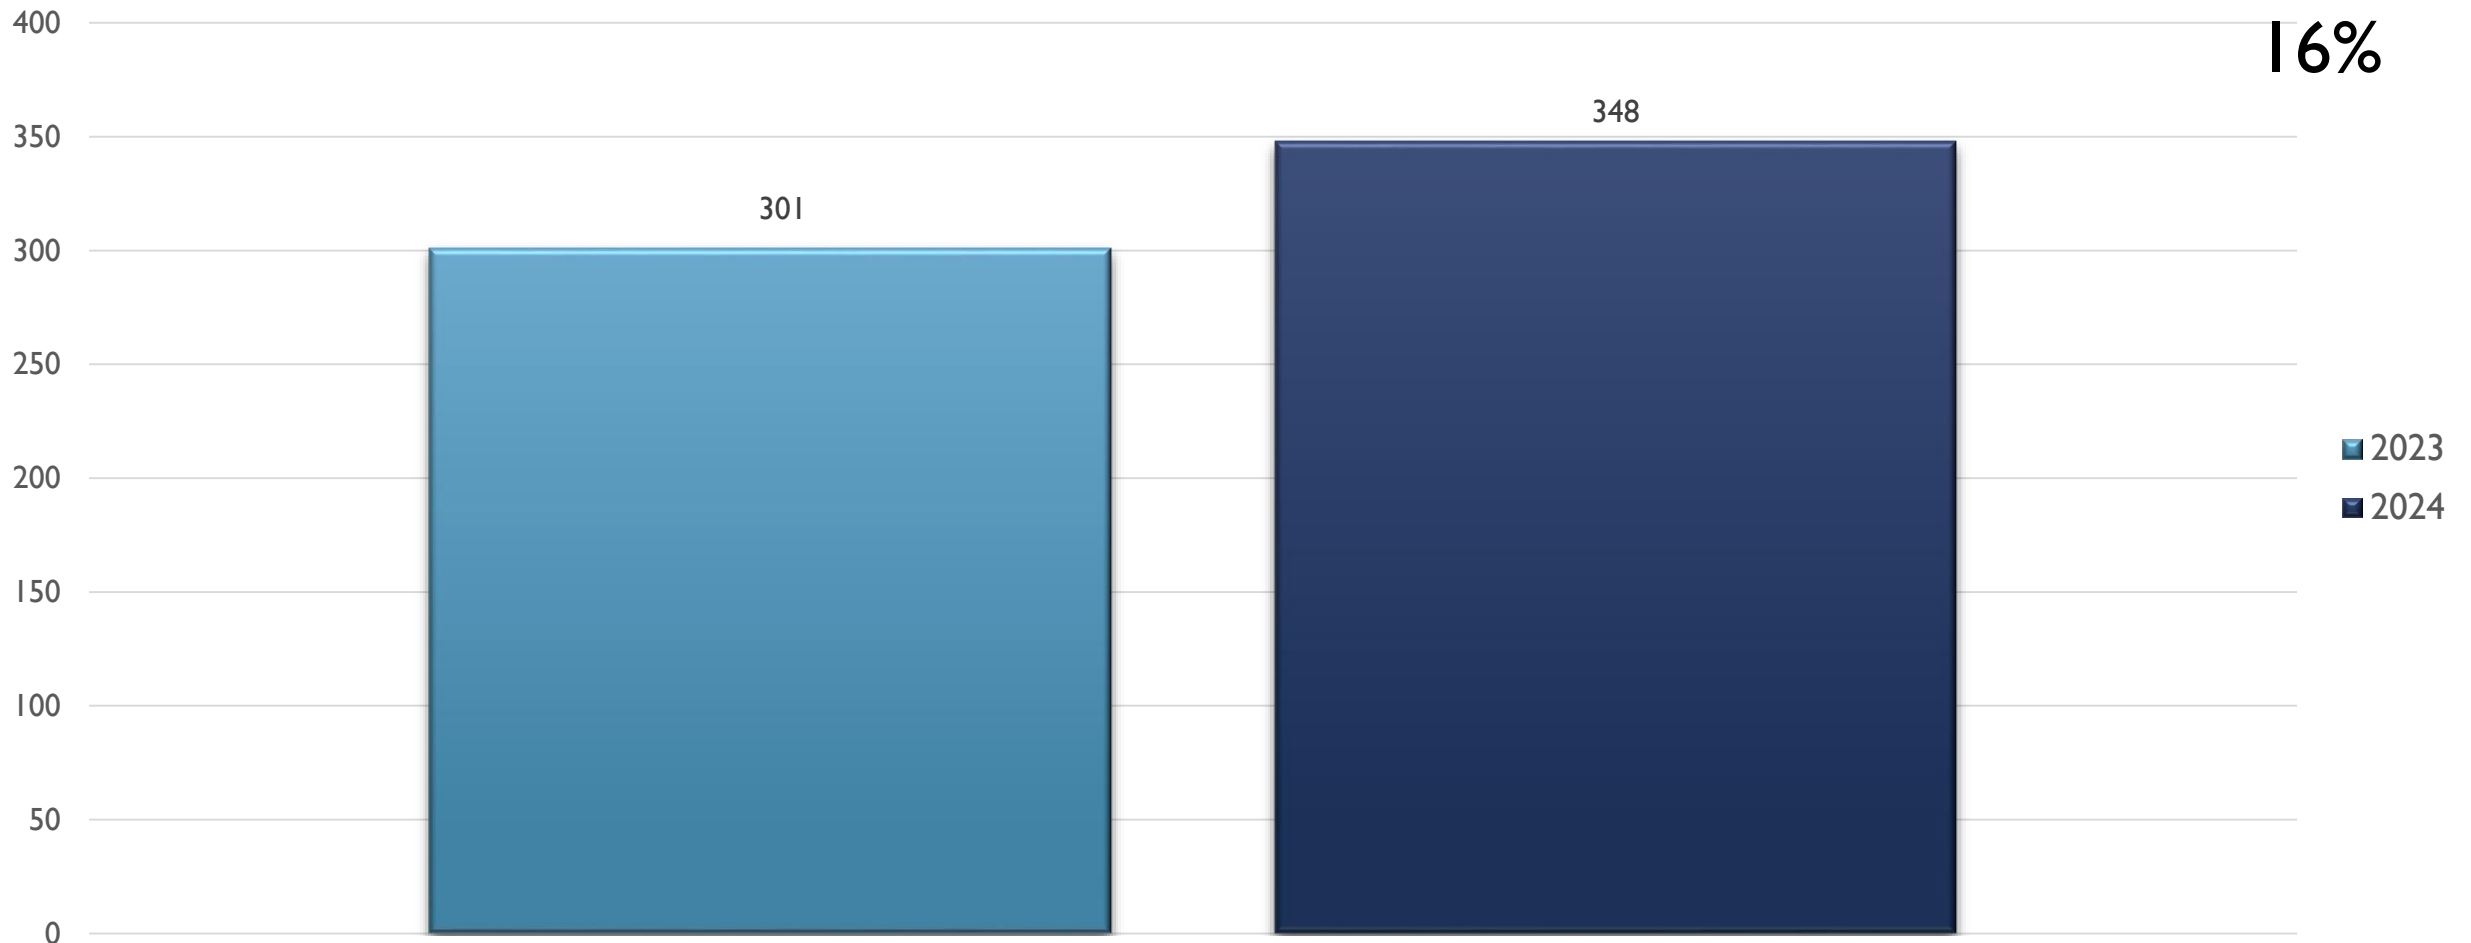

DESTRUCTION/DAMAGE/VANDALISM OF PROPERTY NORTHWEST JAN-APR