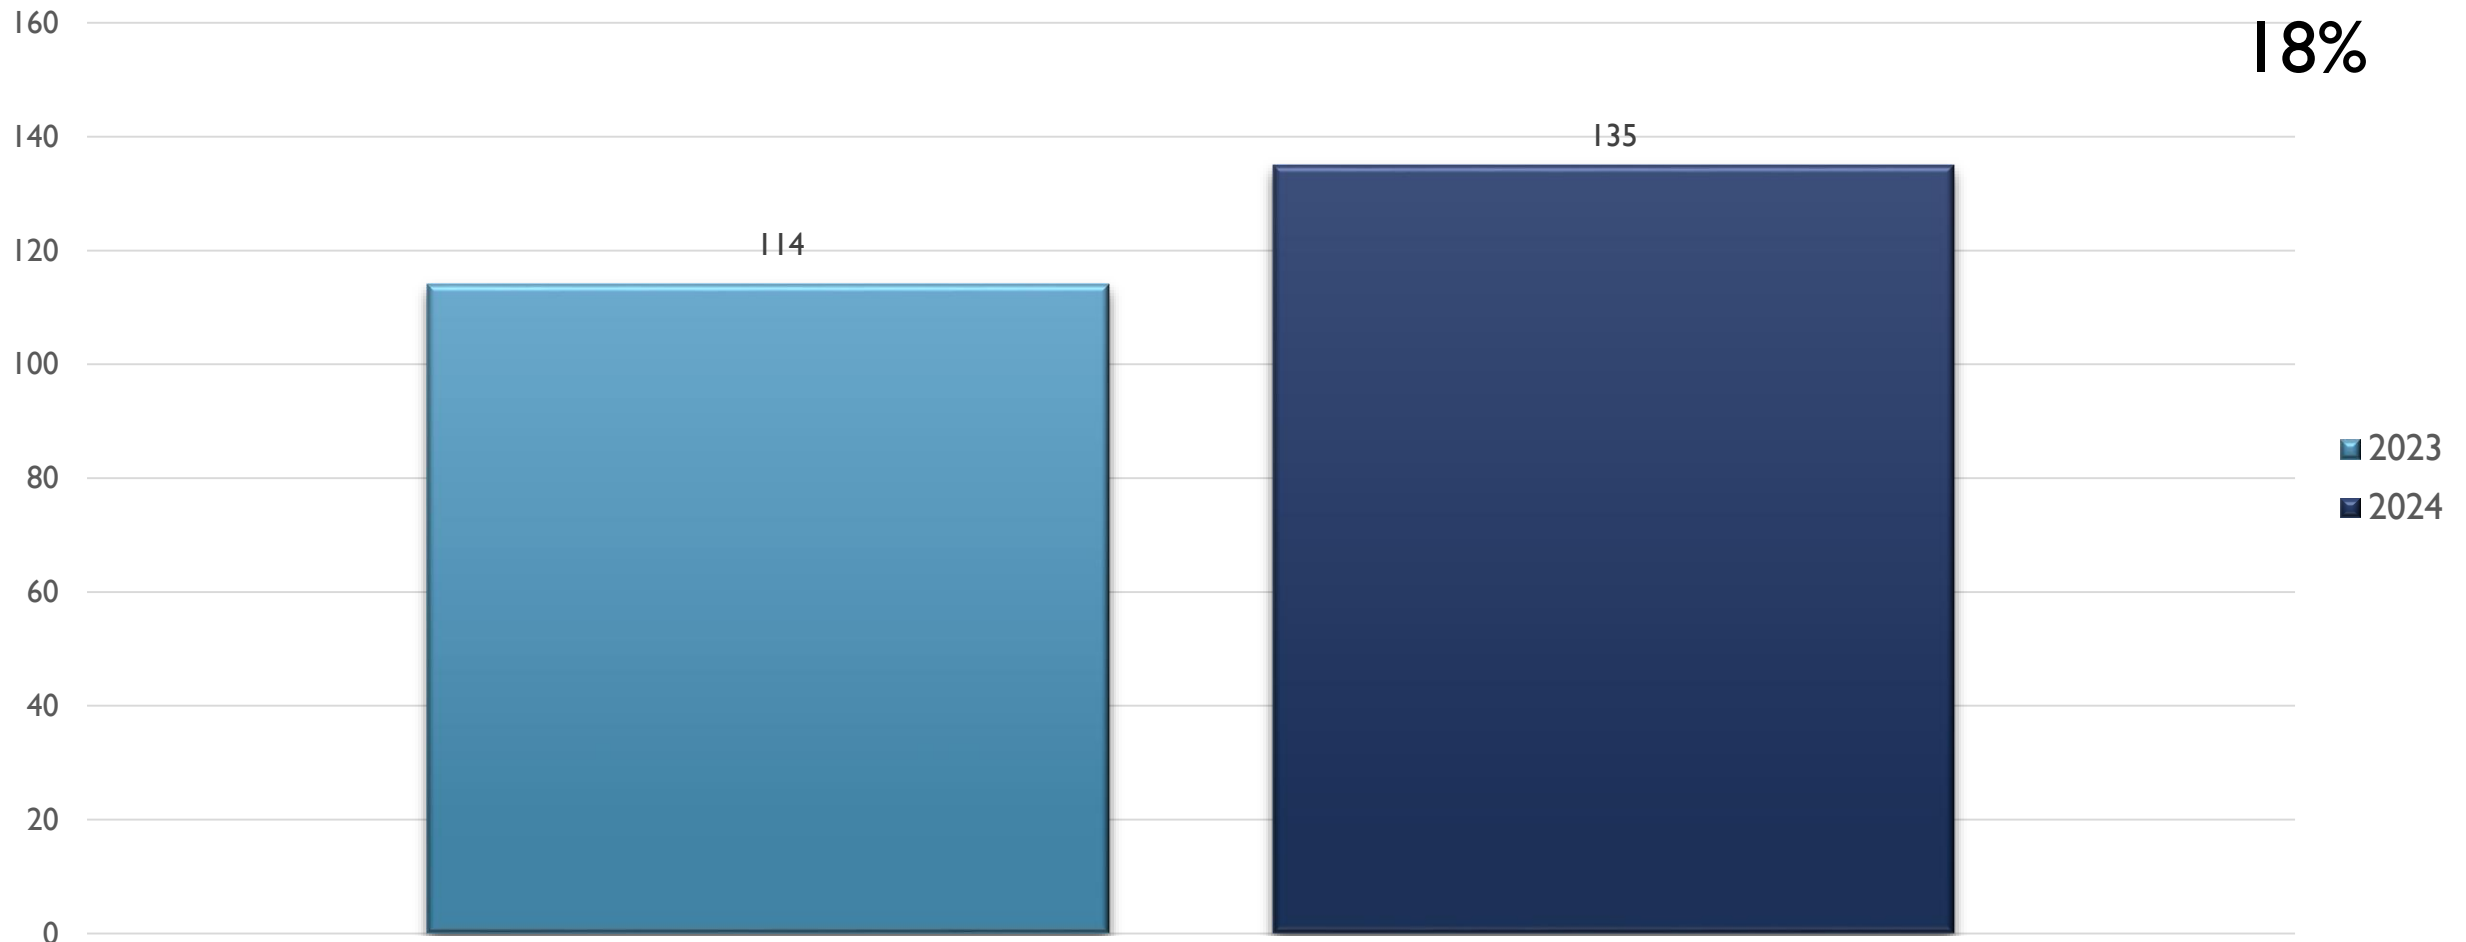

BURGLARY/BREAKING & ENTERING NORTHWEST JAN-APR