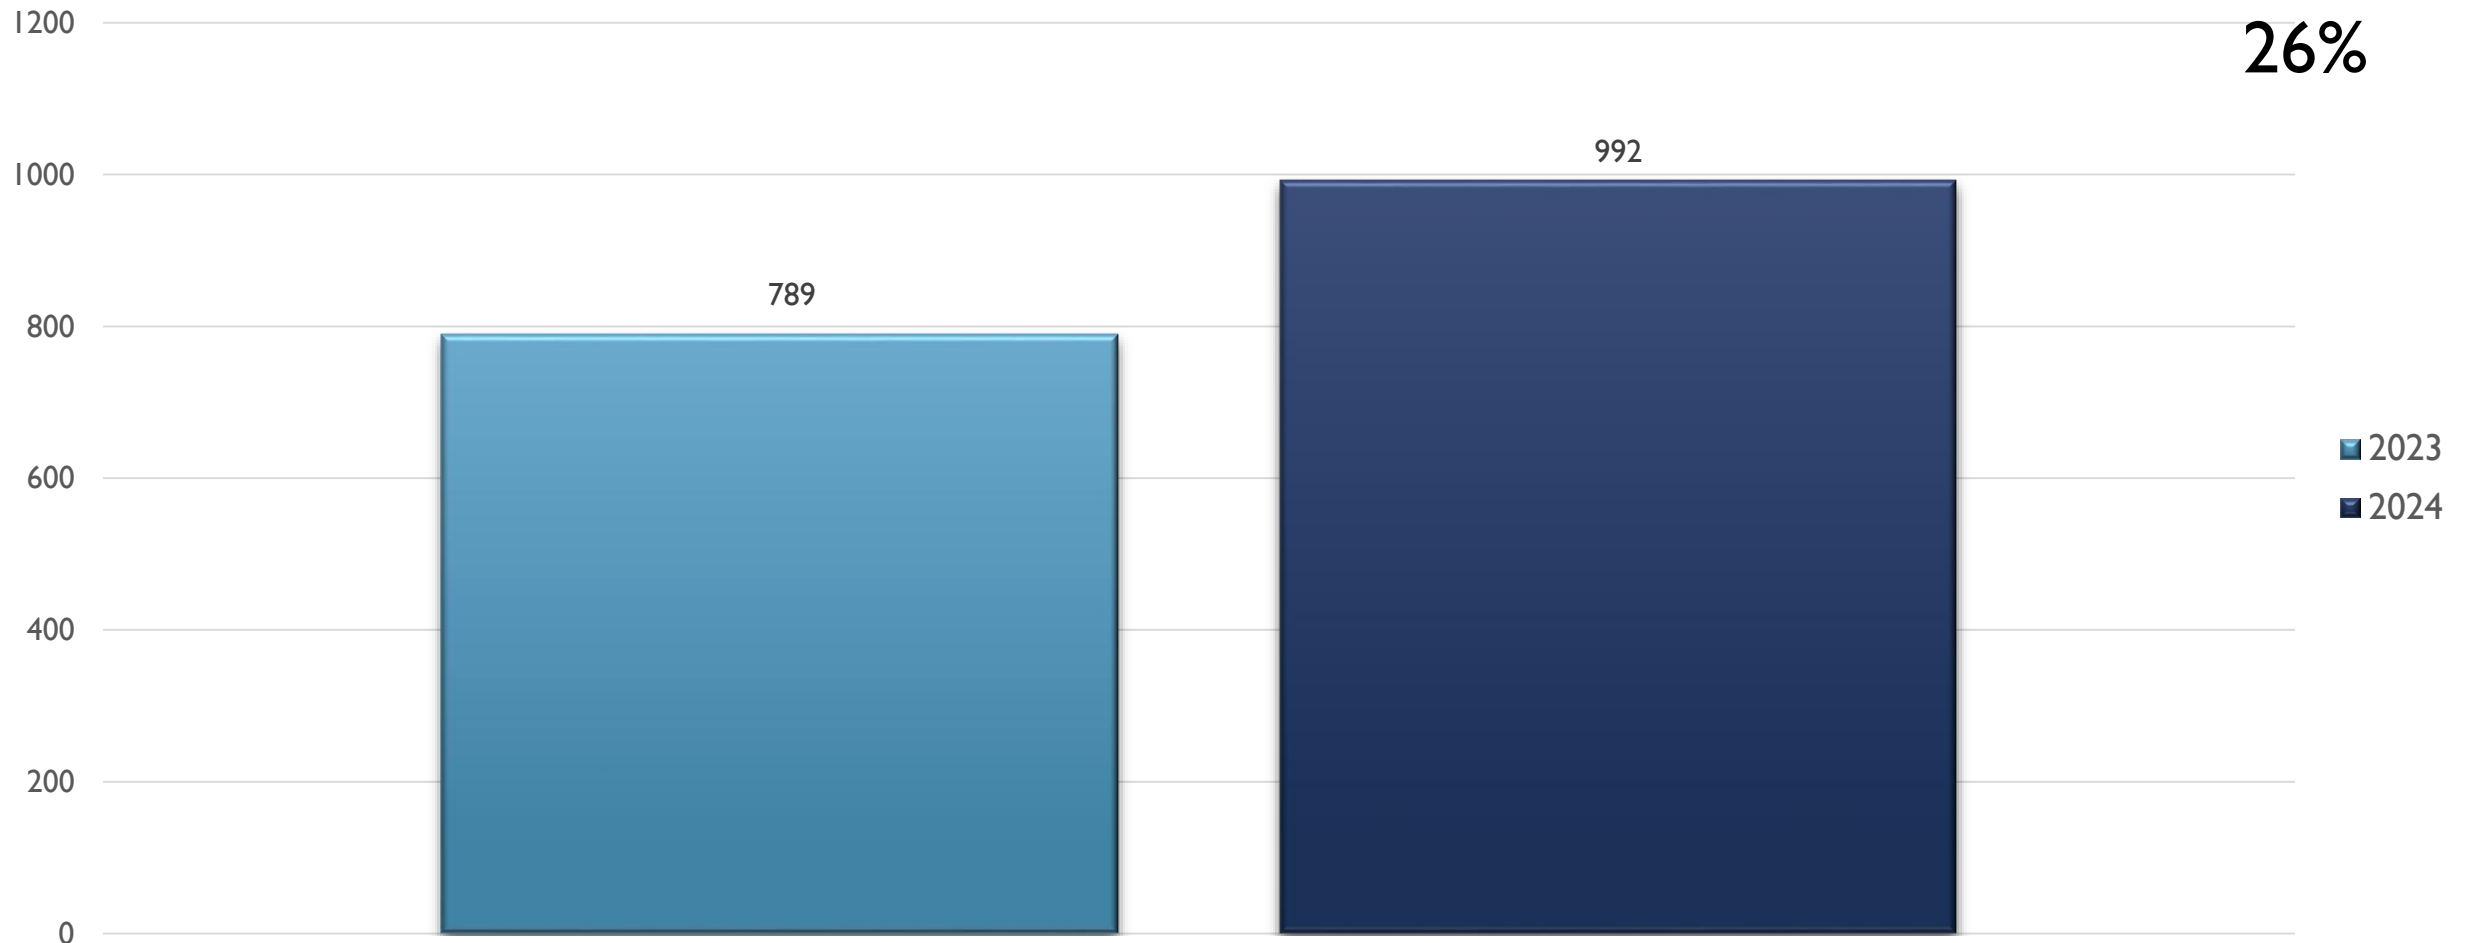

LARCENY/THEFT OFFENSES NORTHWEST JAN-APR