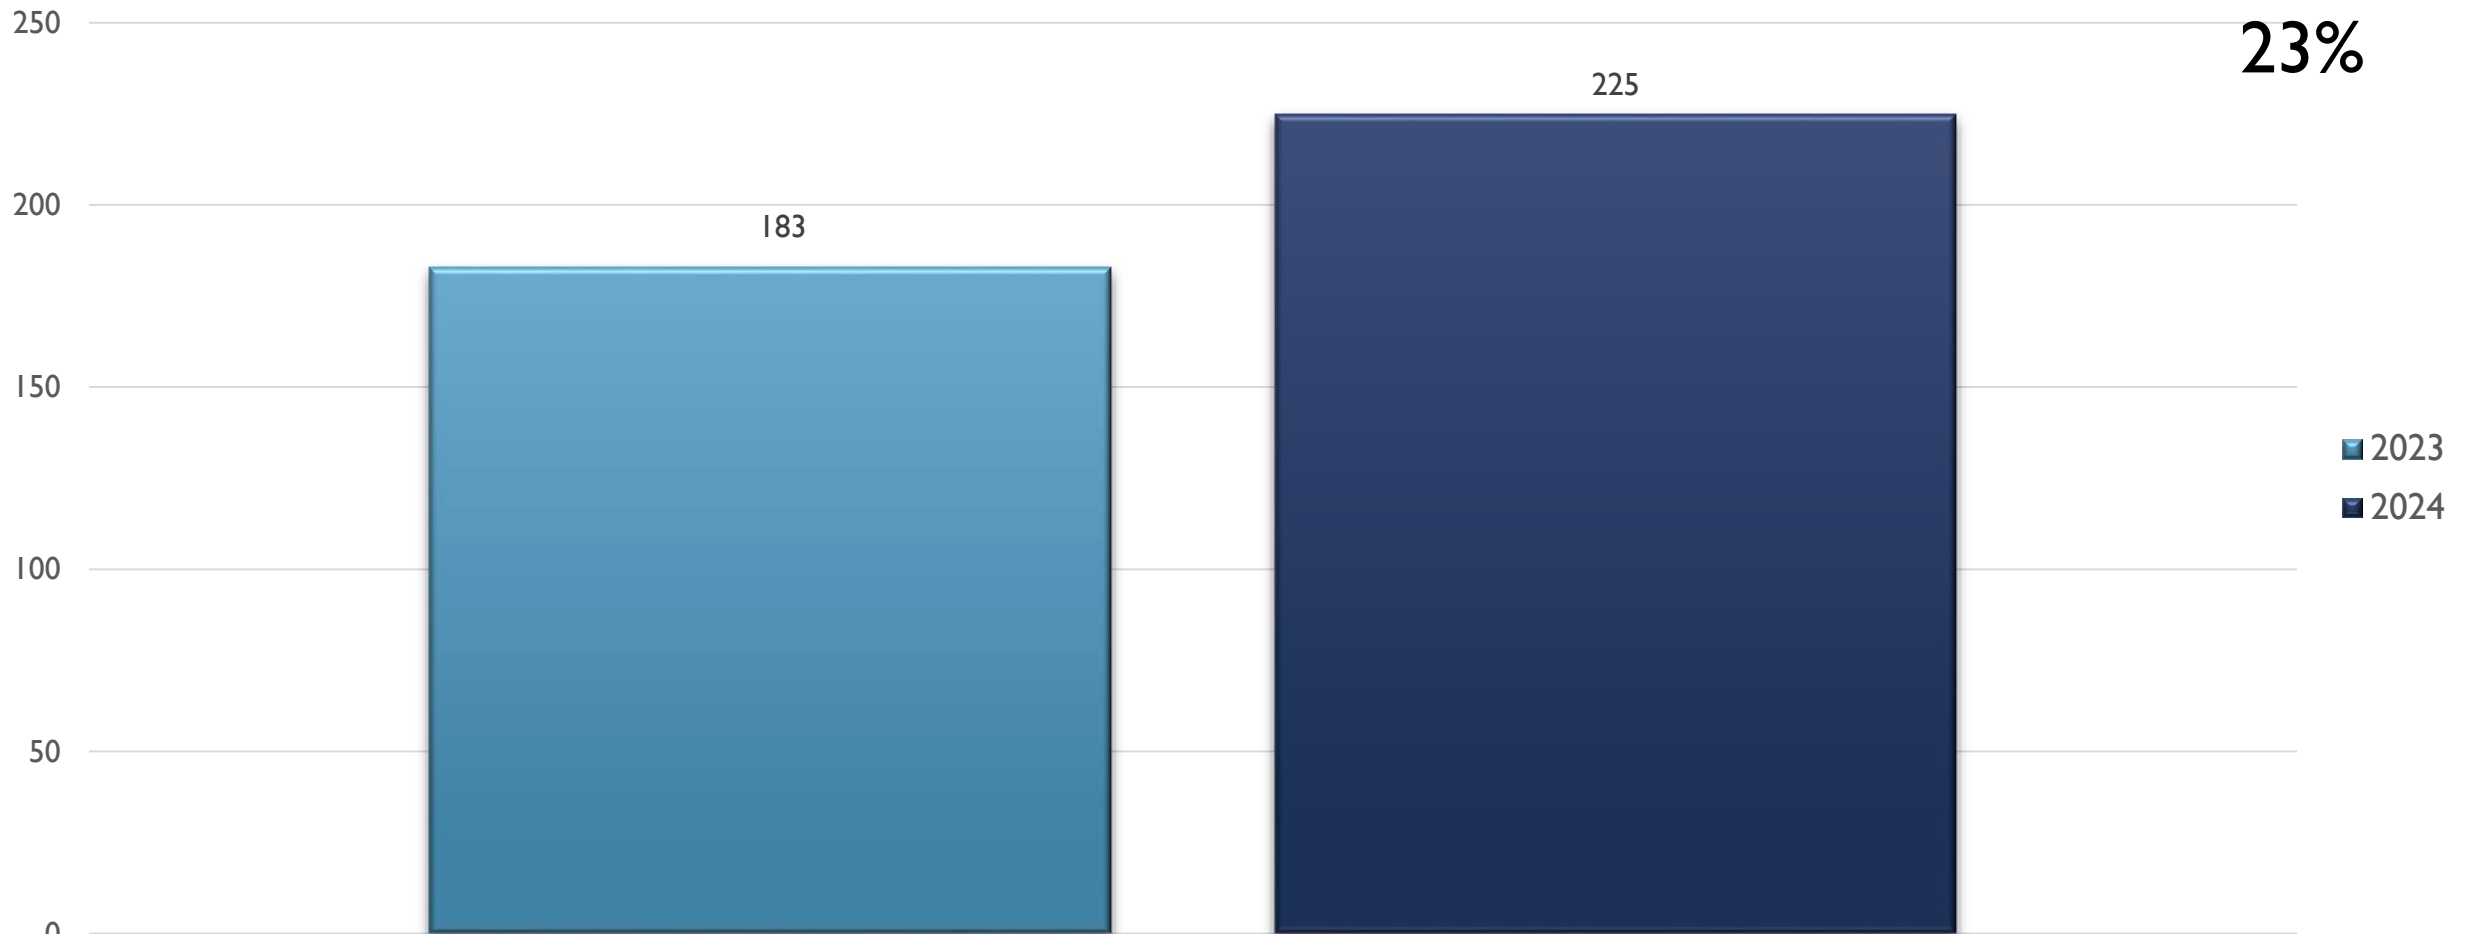

MOTOR VEHICLE THEFT NORTHWEST JAN-APR