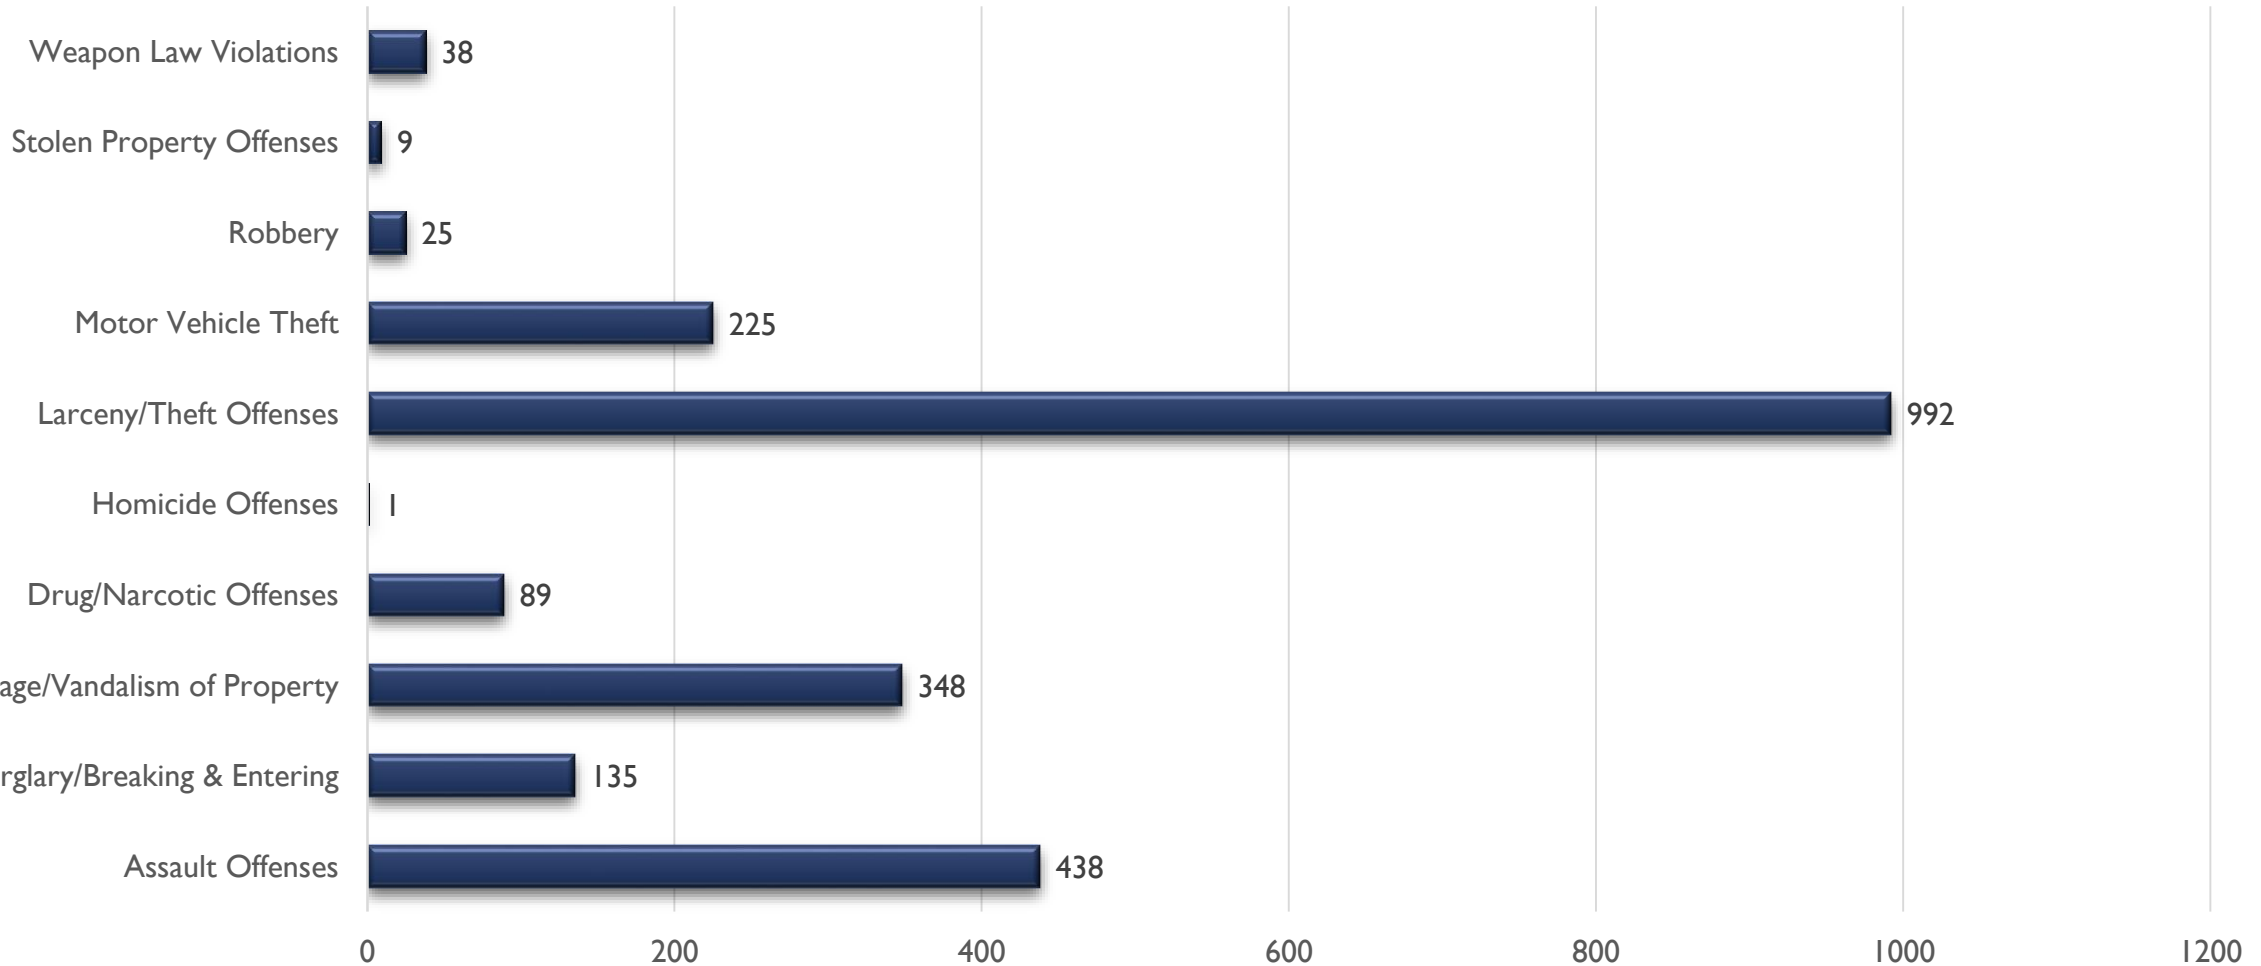

NORTHWEST AREA COMMAND STATS JAN-APR 2024