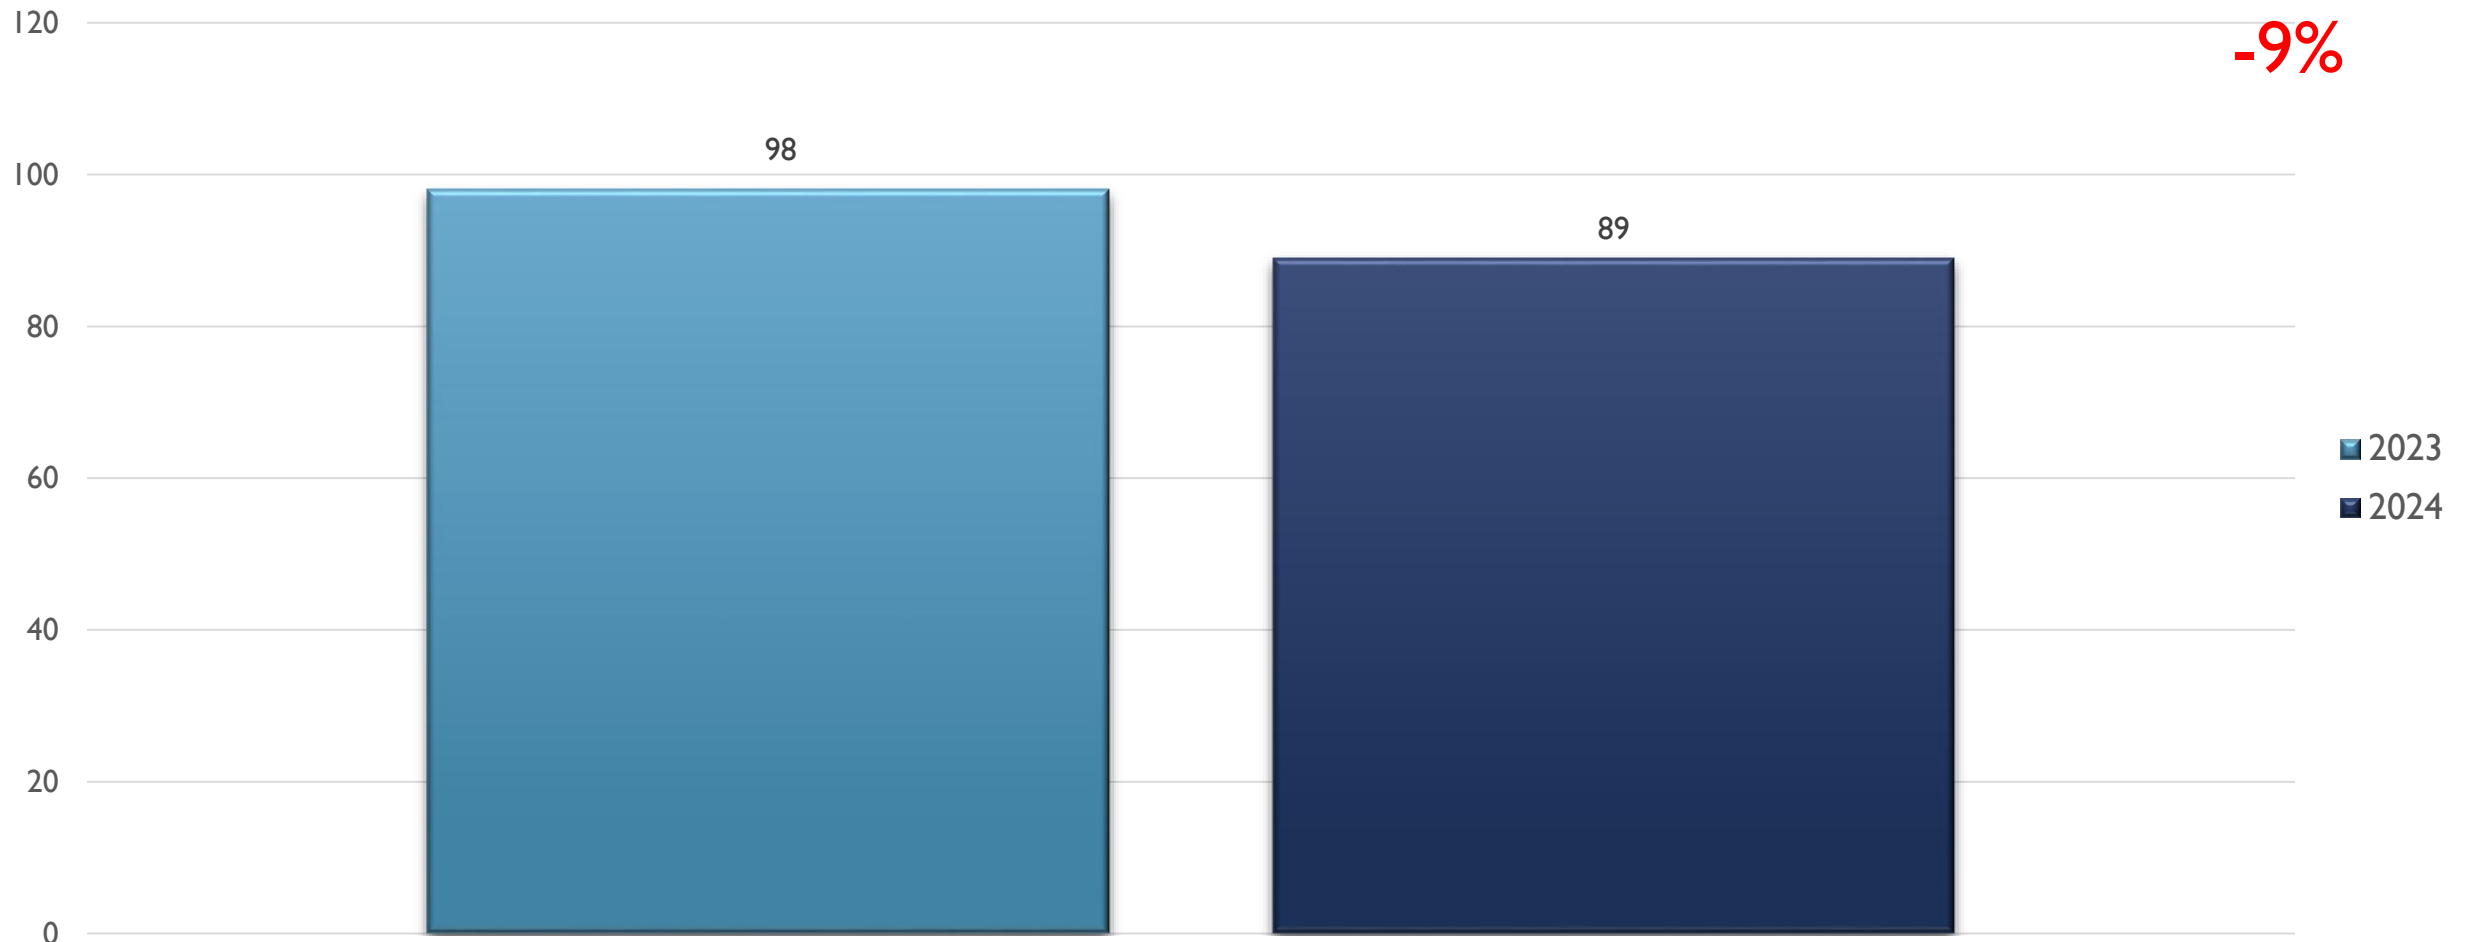

DRUG/NARCOTICS OFFENSES NORTHWEST JAN-APR