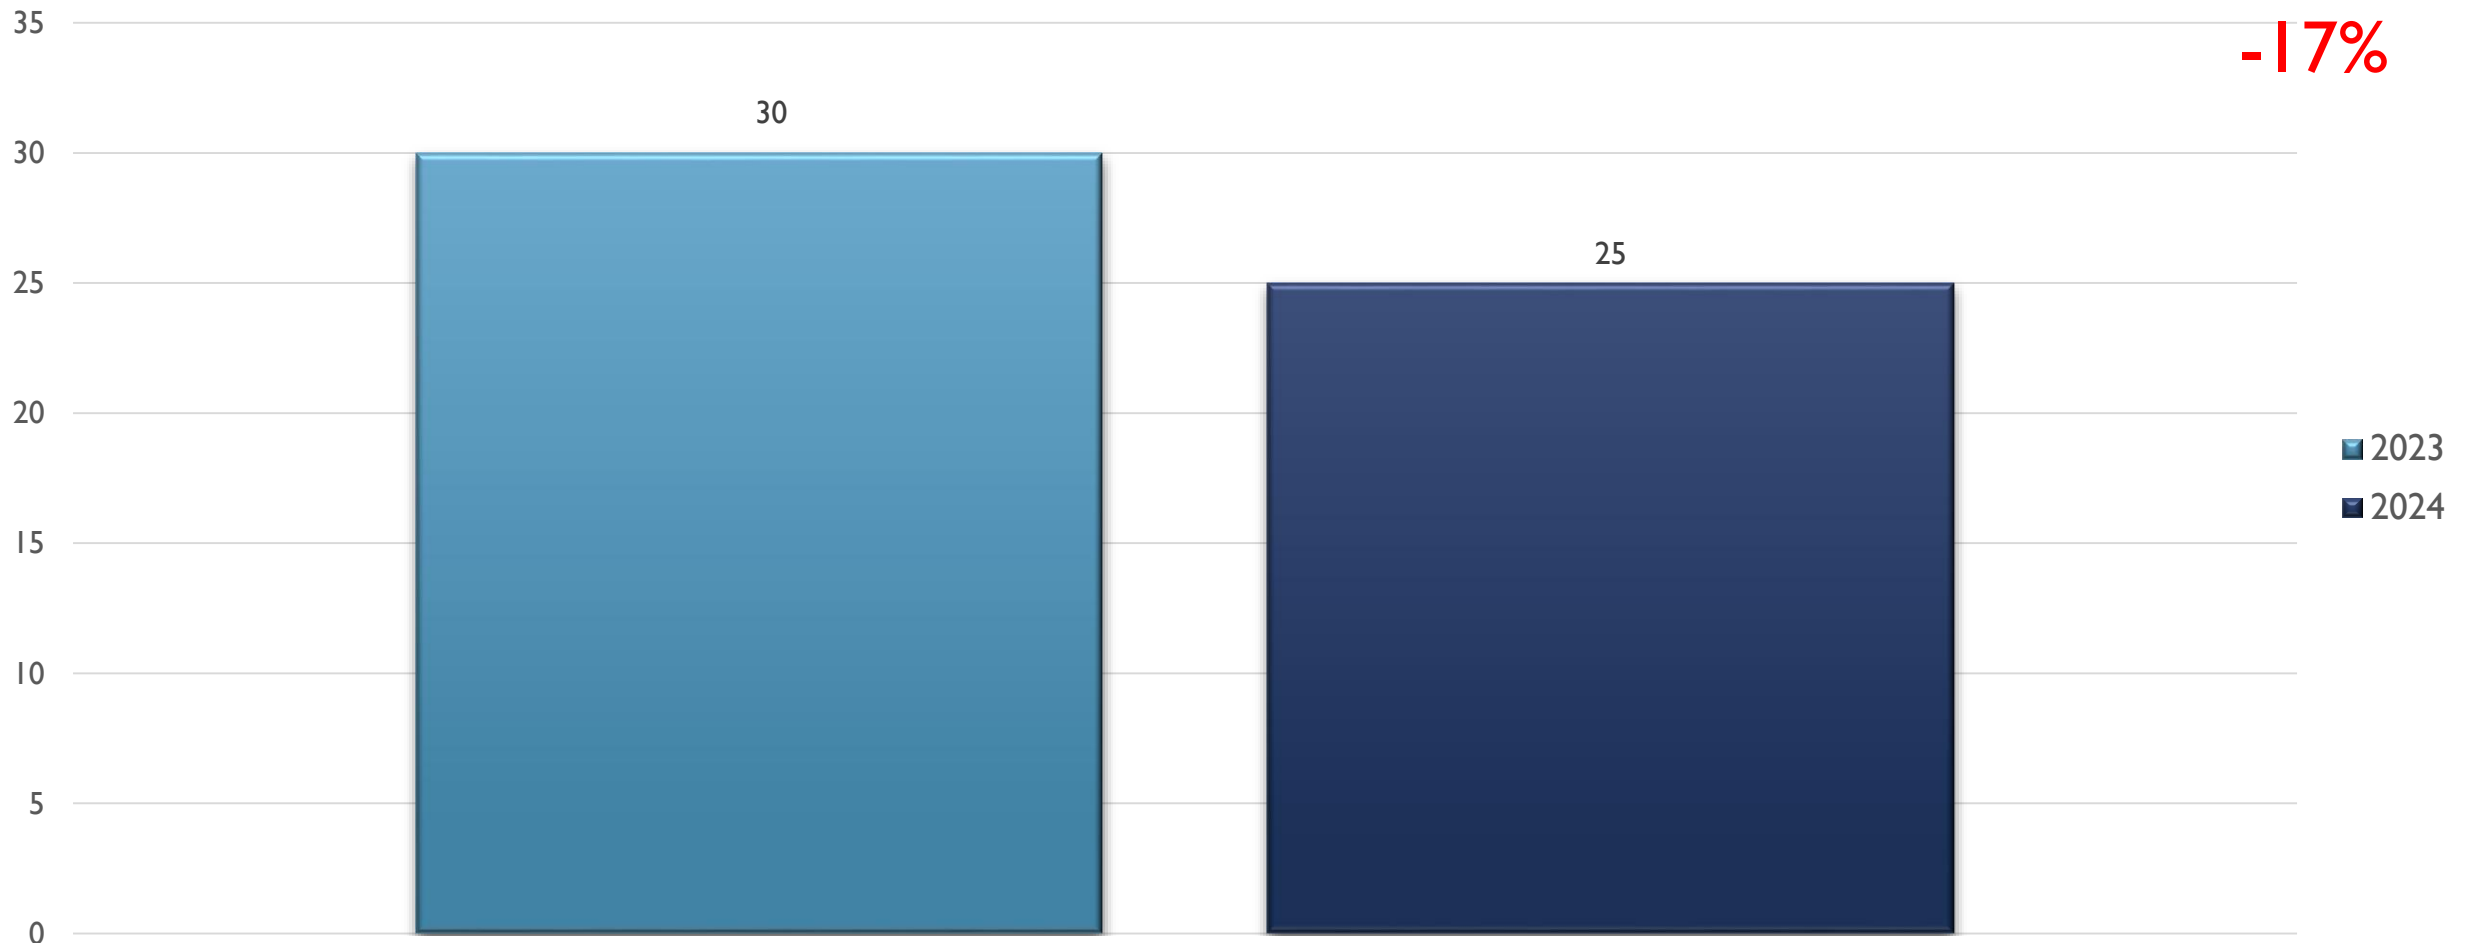

ROBBERY NORTHWEST JAN-APR