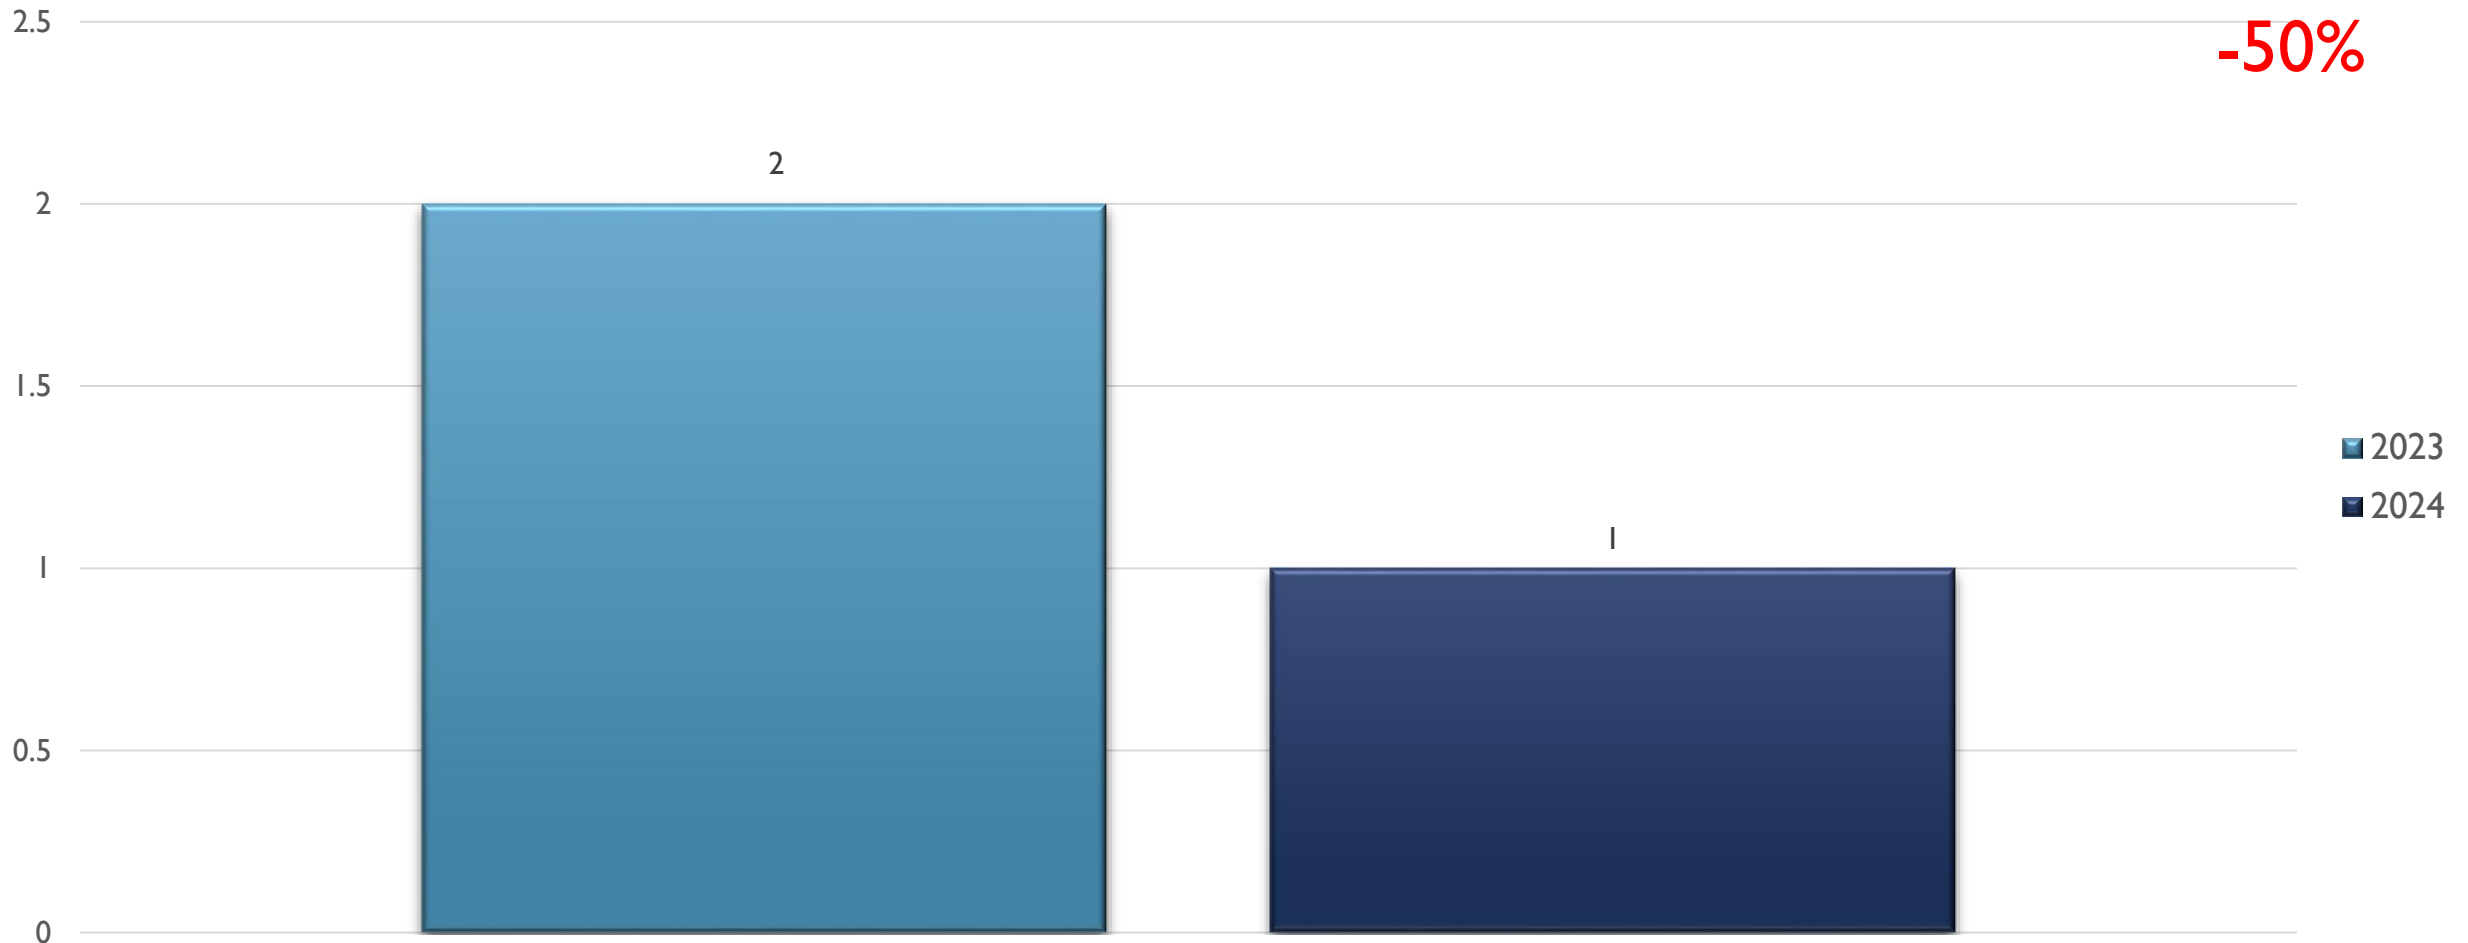

HOMICIDE OFFENSES NORTHWEST JAN-APR