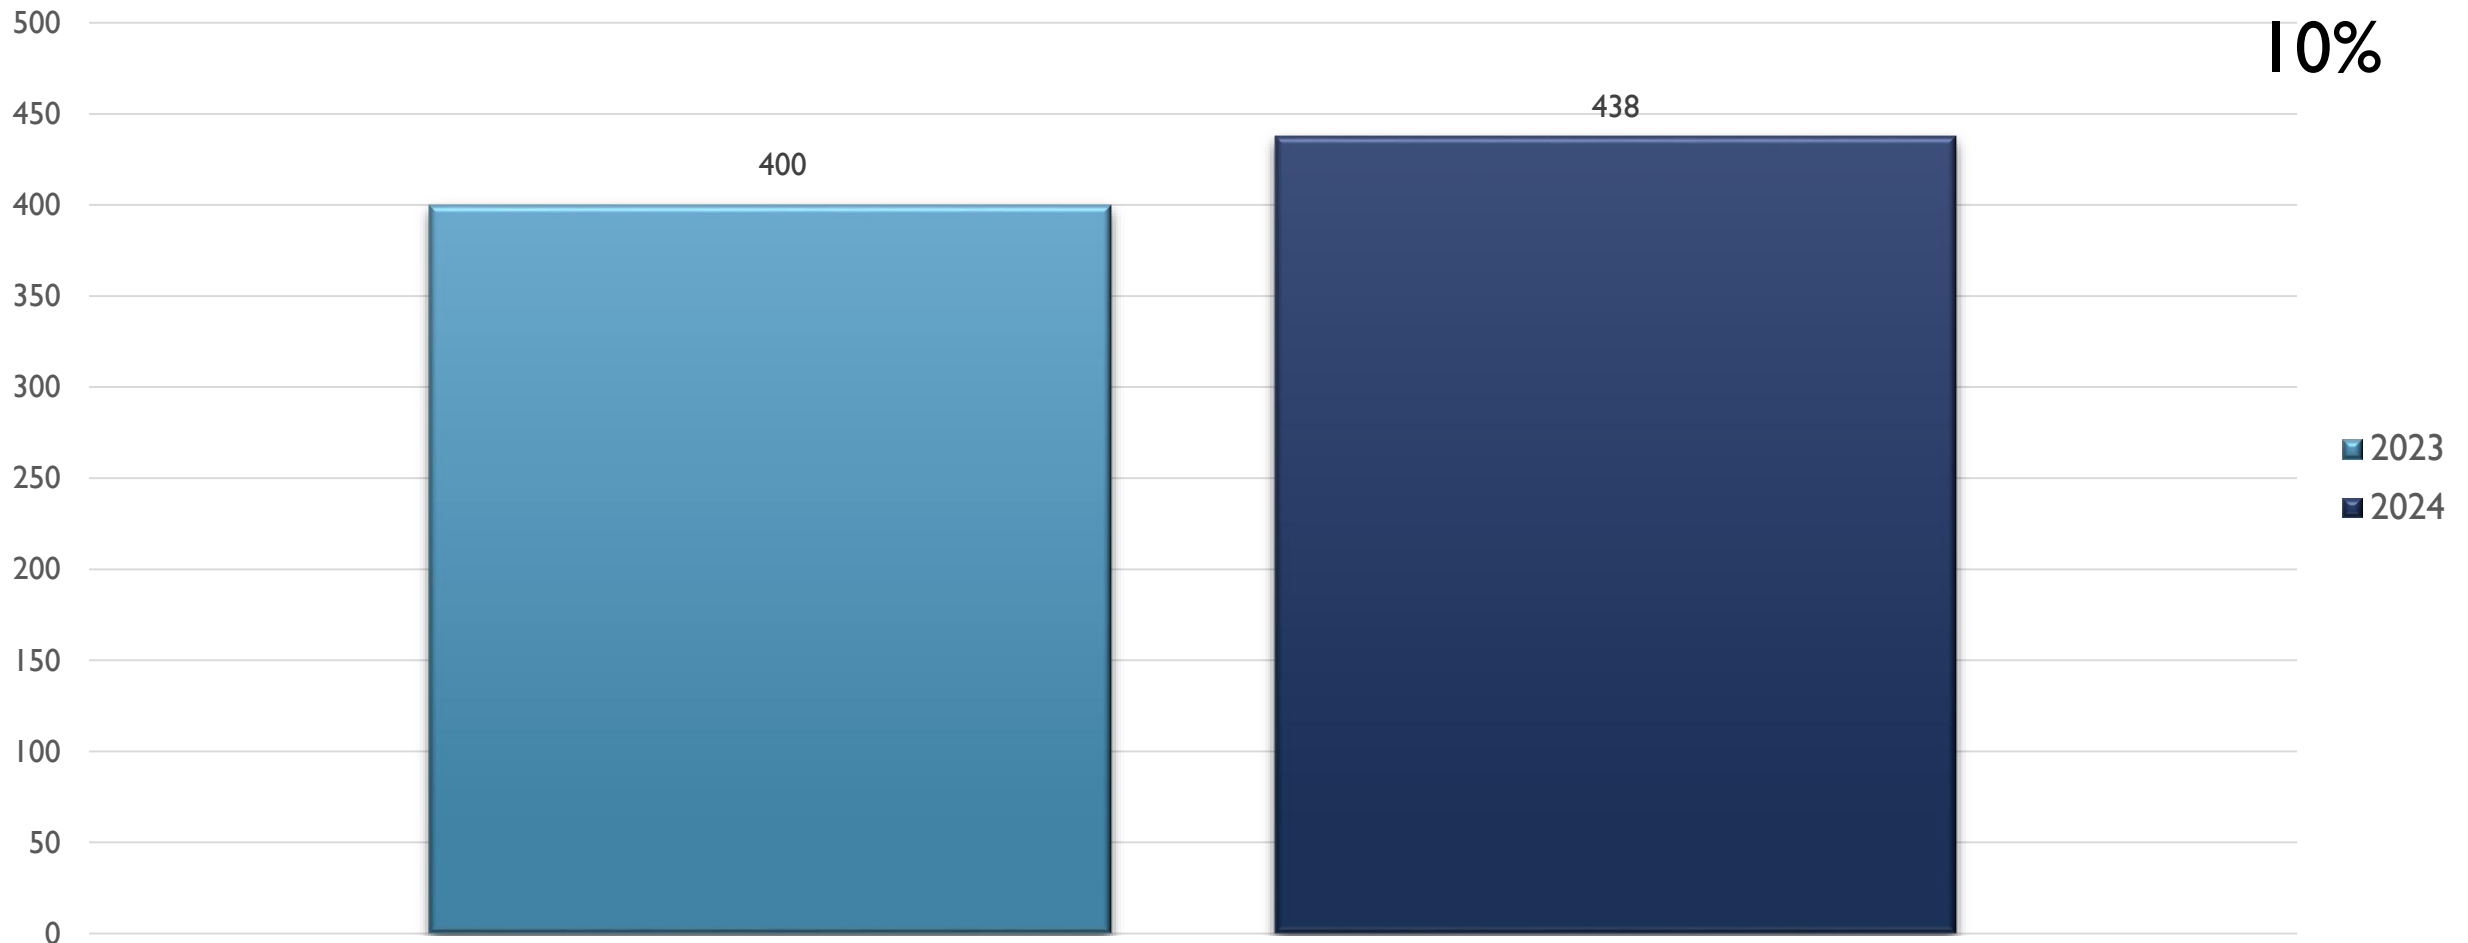

ASSAULT OFFENSES NORTHWEST JAN-APR