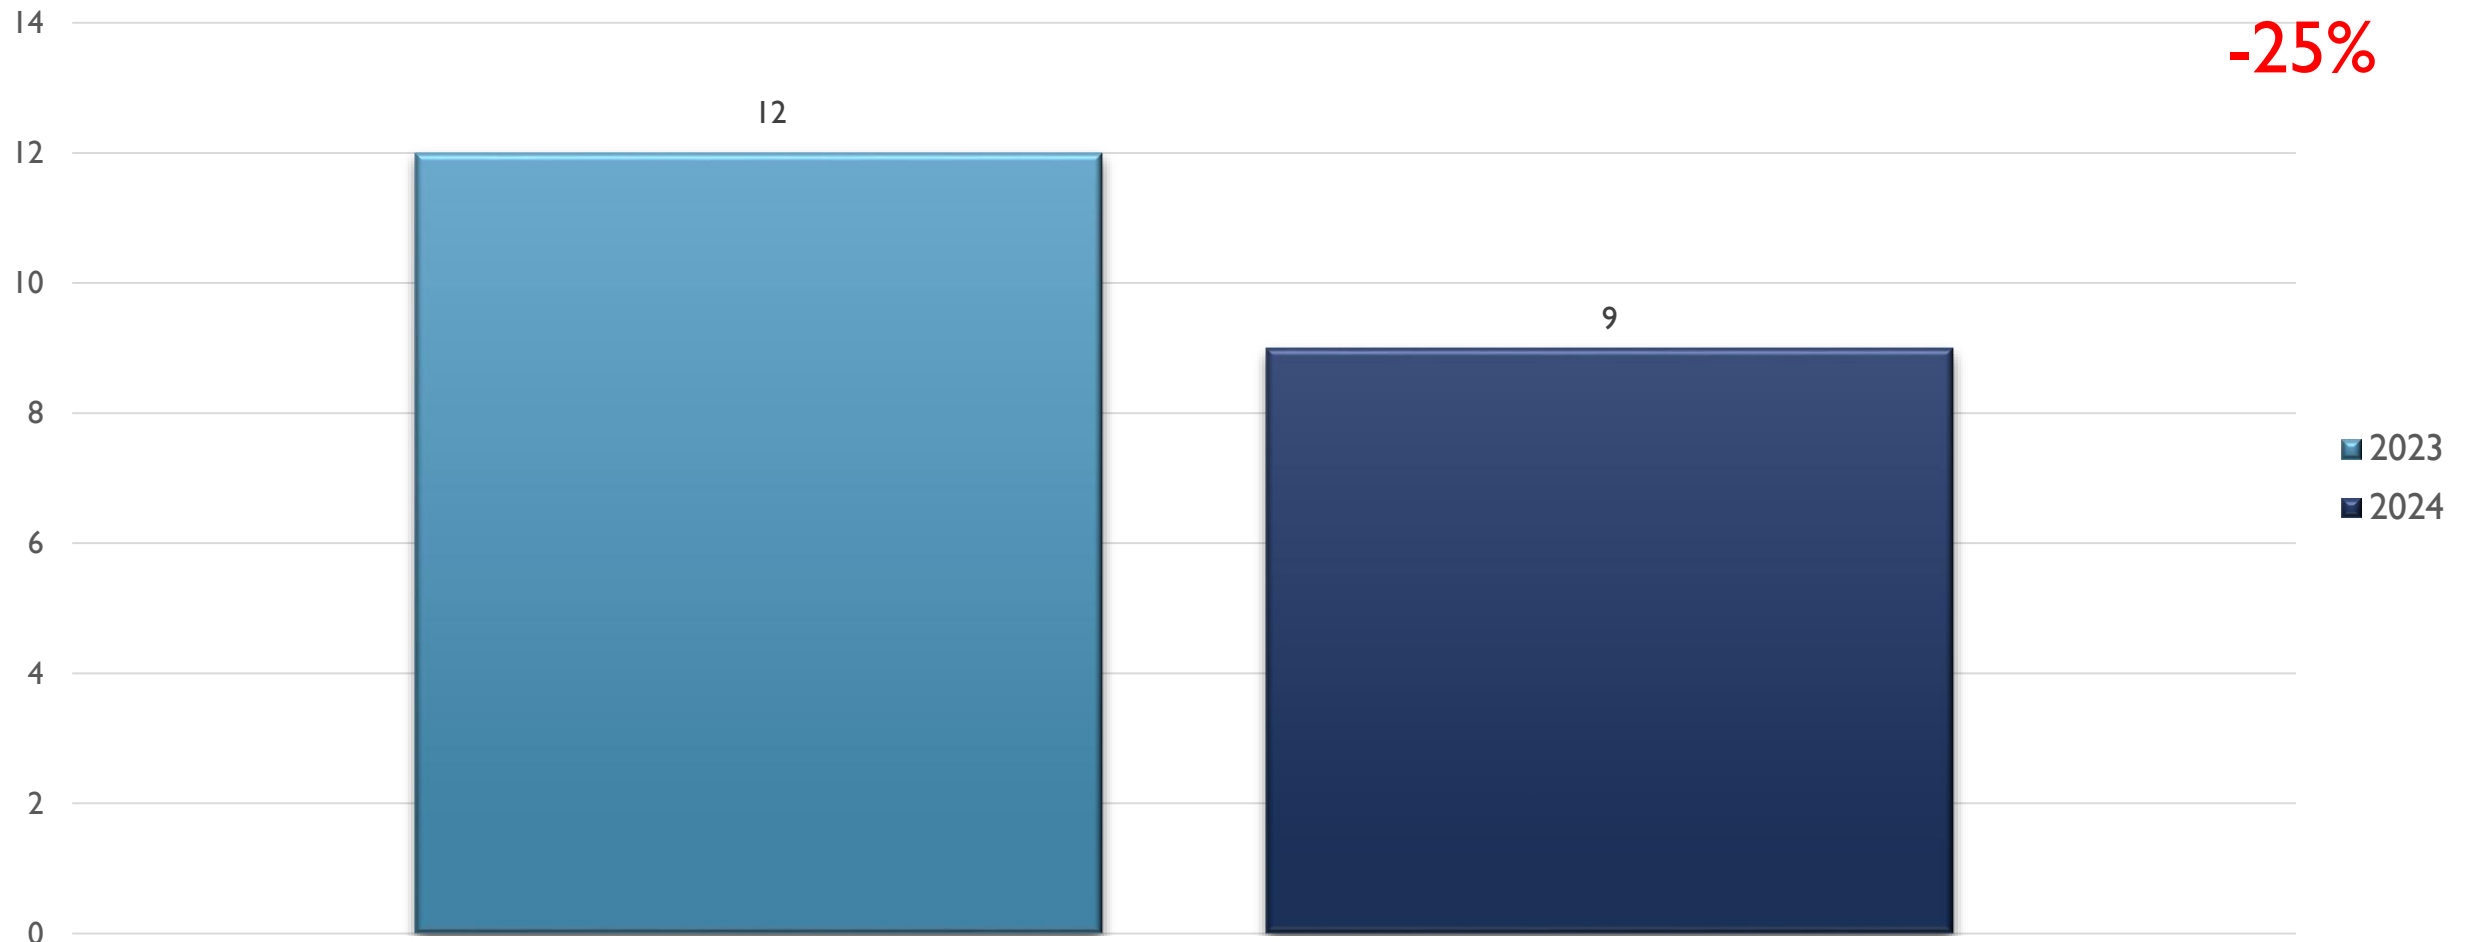

STOLEN PROPERTY OFFENSES NORTHWEST JAN-APR