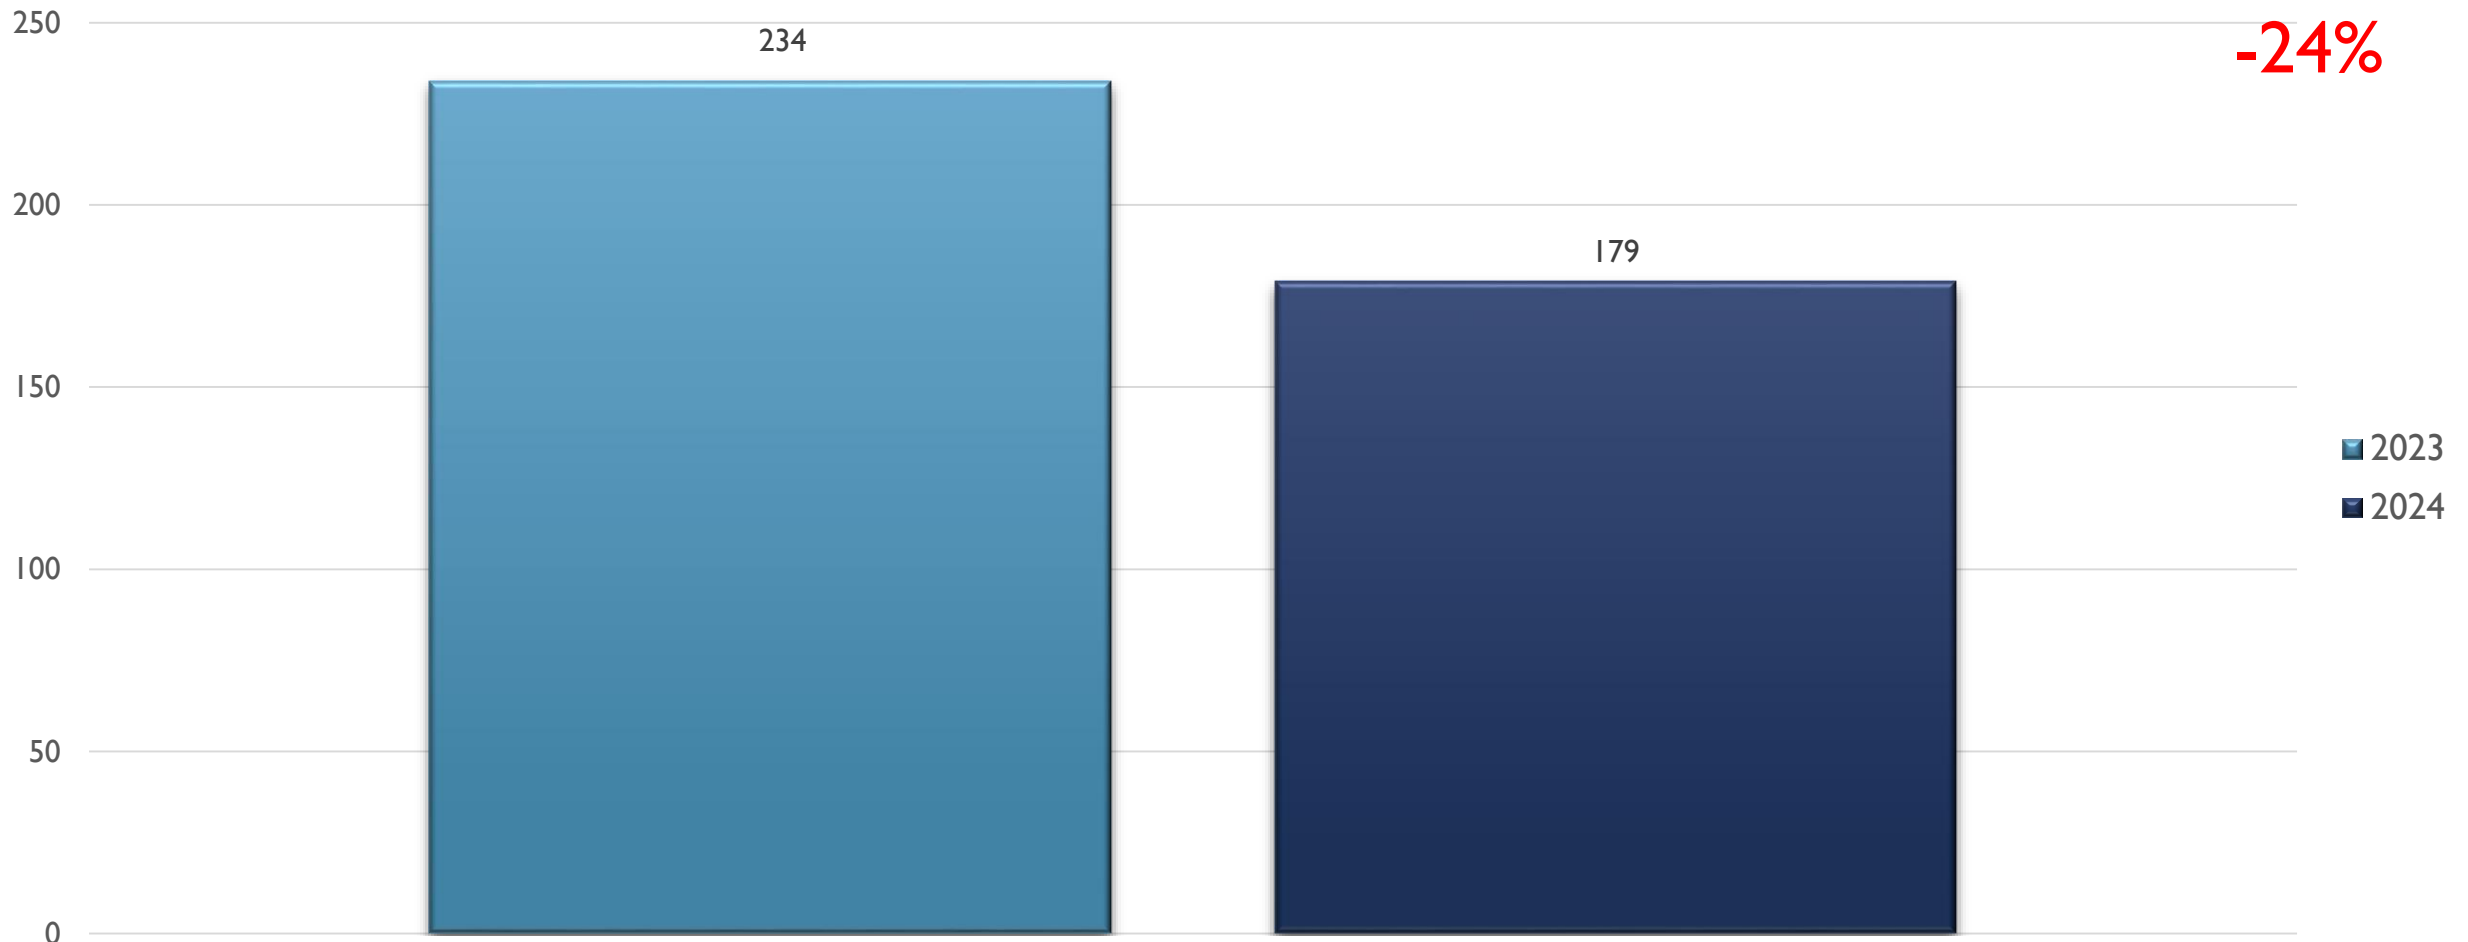

DRUG/NARCOTICS OFFENSES NORTHEAST JAN-APR