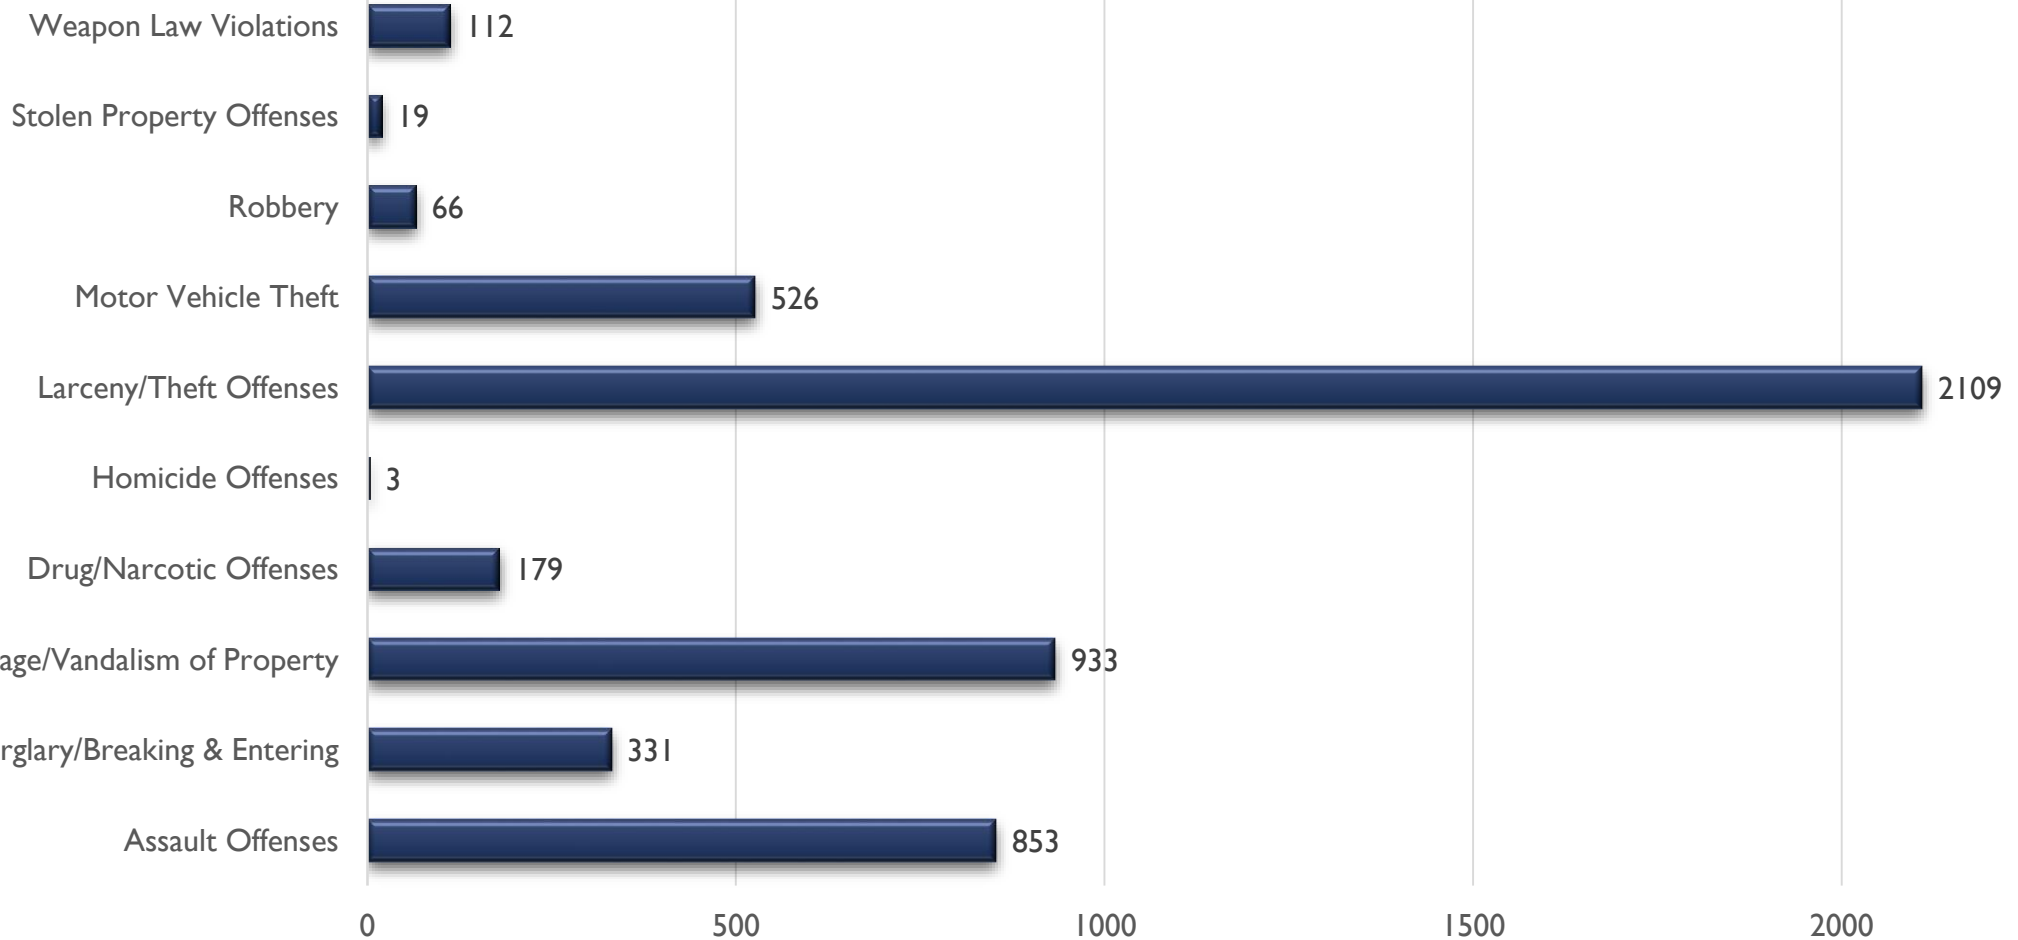

NORTHEAST AREA COMMAND STATS JAN-APR 2024