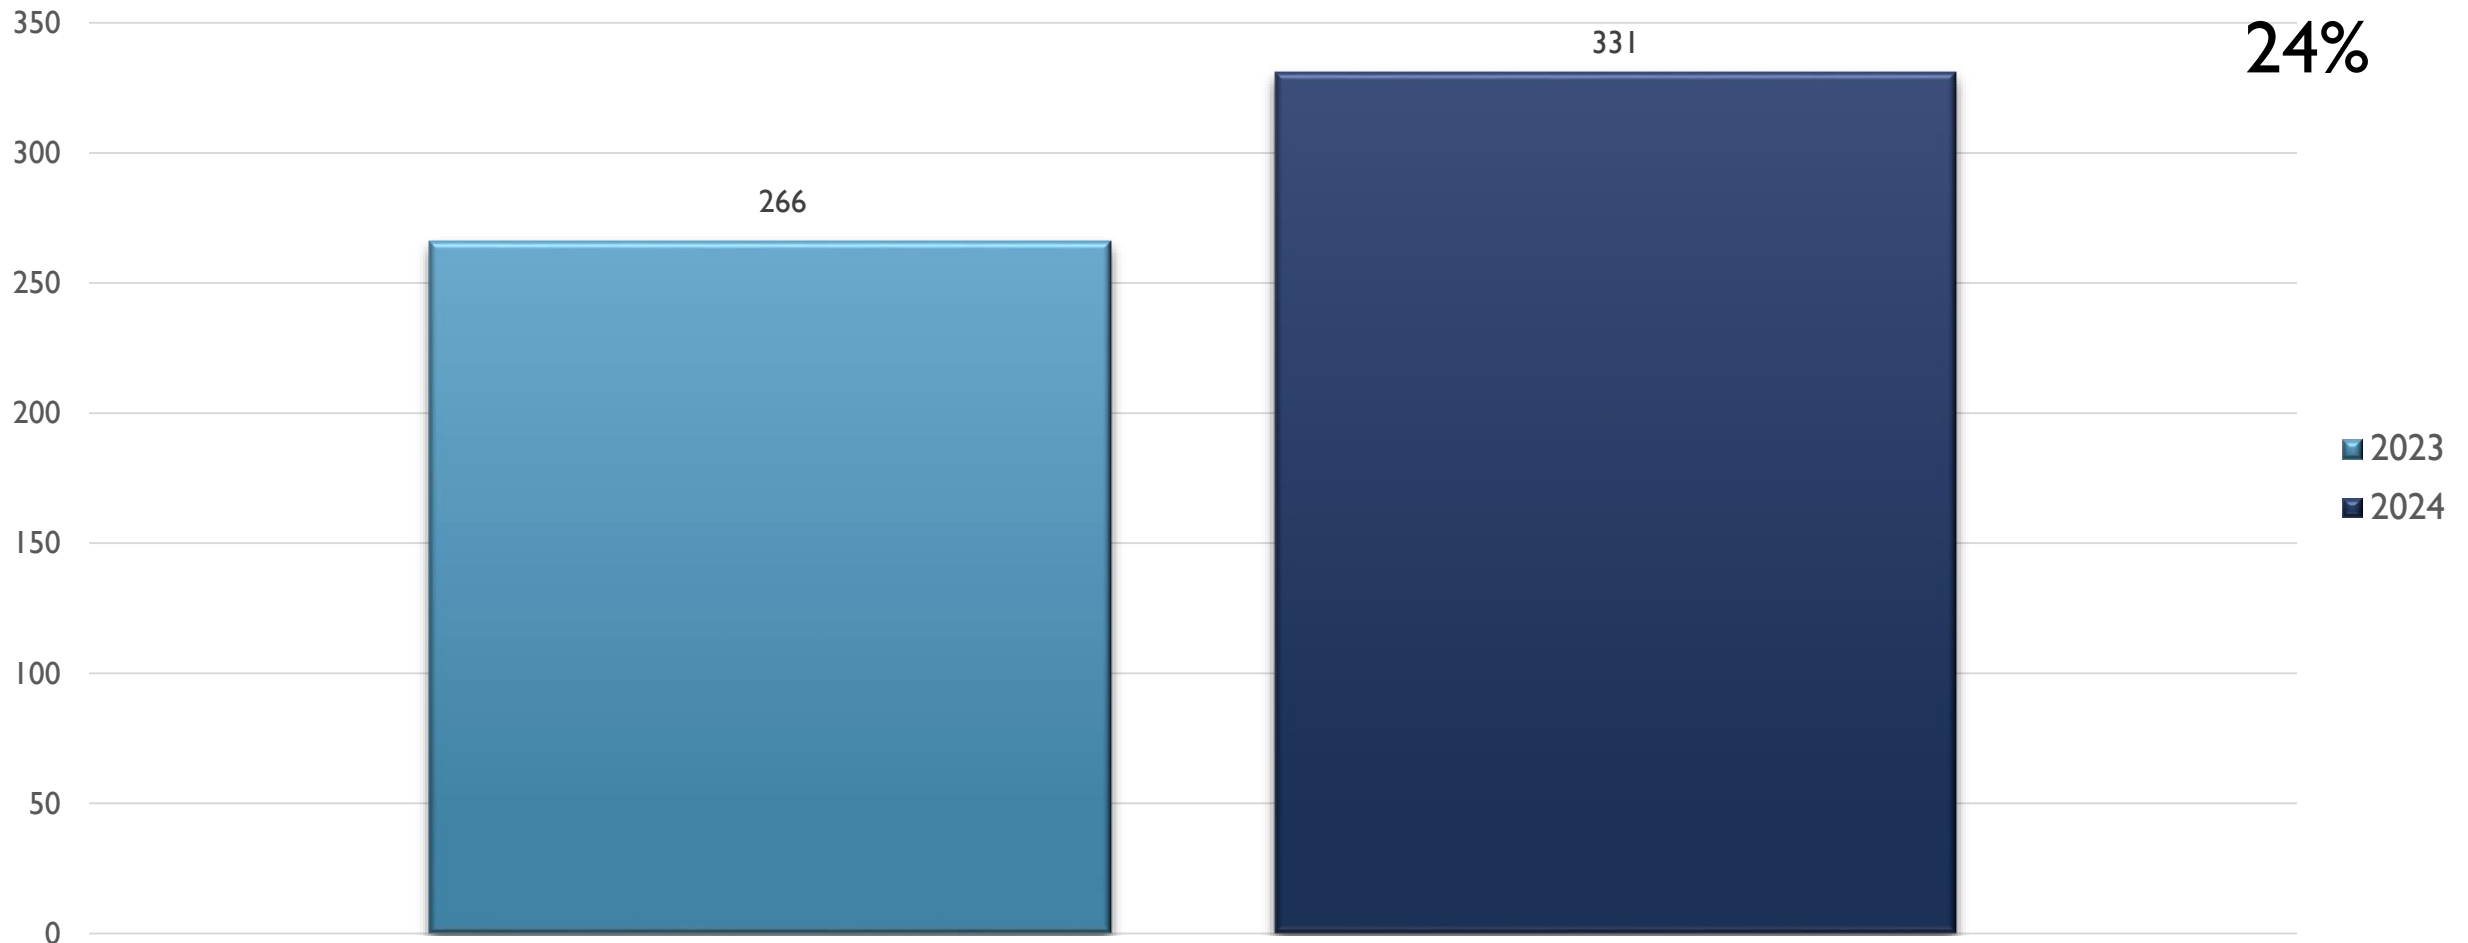

BURGLARY/BREAKING & ENTERING NORTHEAST JAN-APR