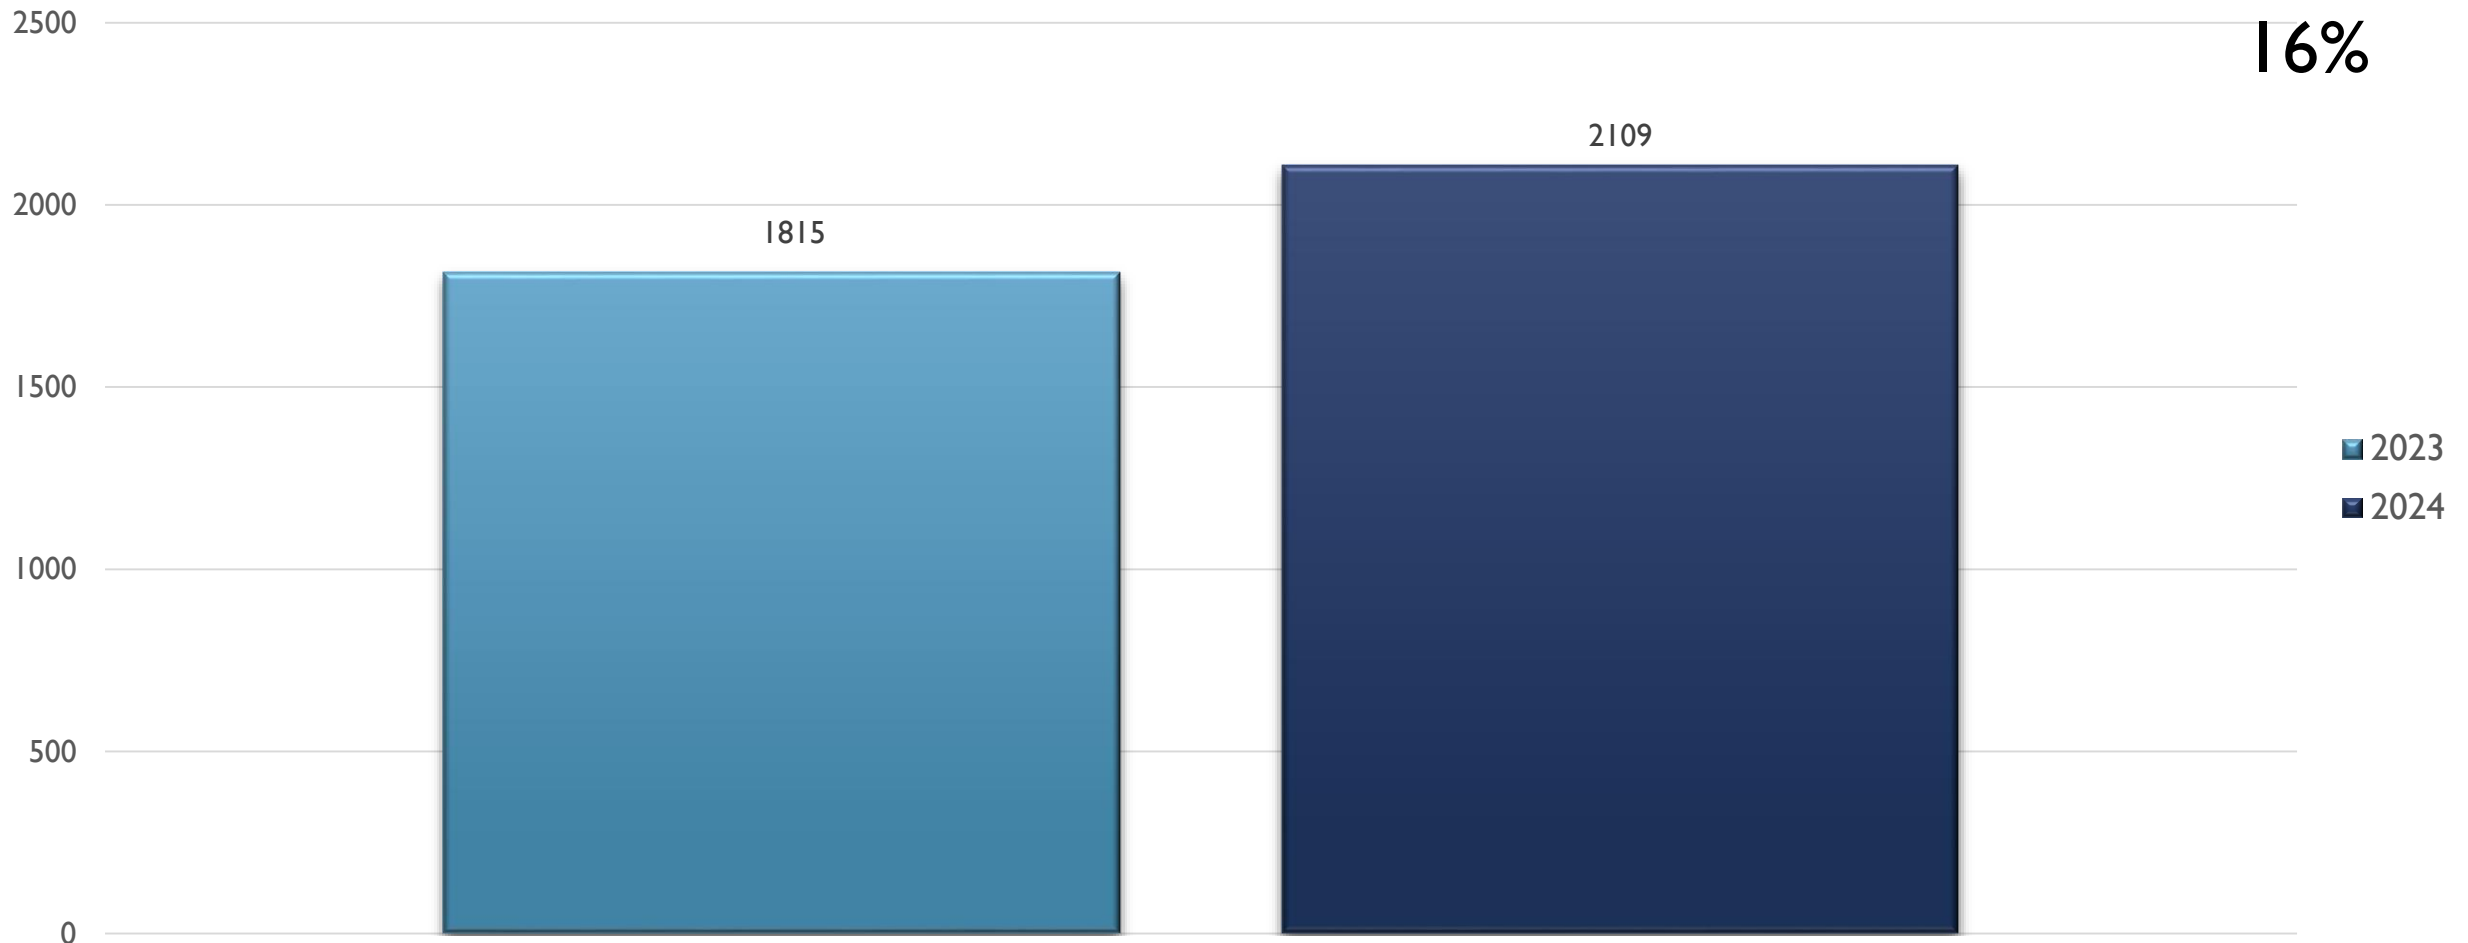

LARCENY/THEFT OFFENSES NORTHEAST JAN-APR