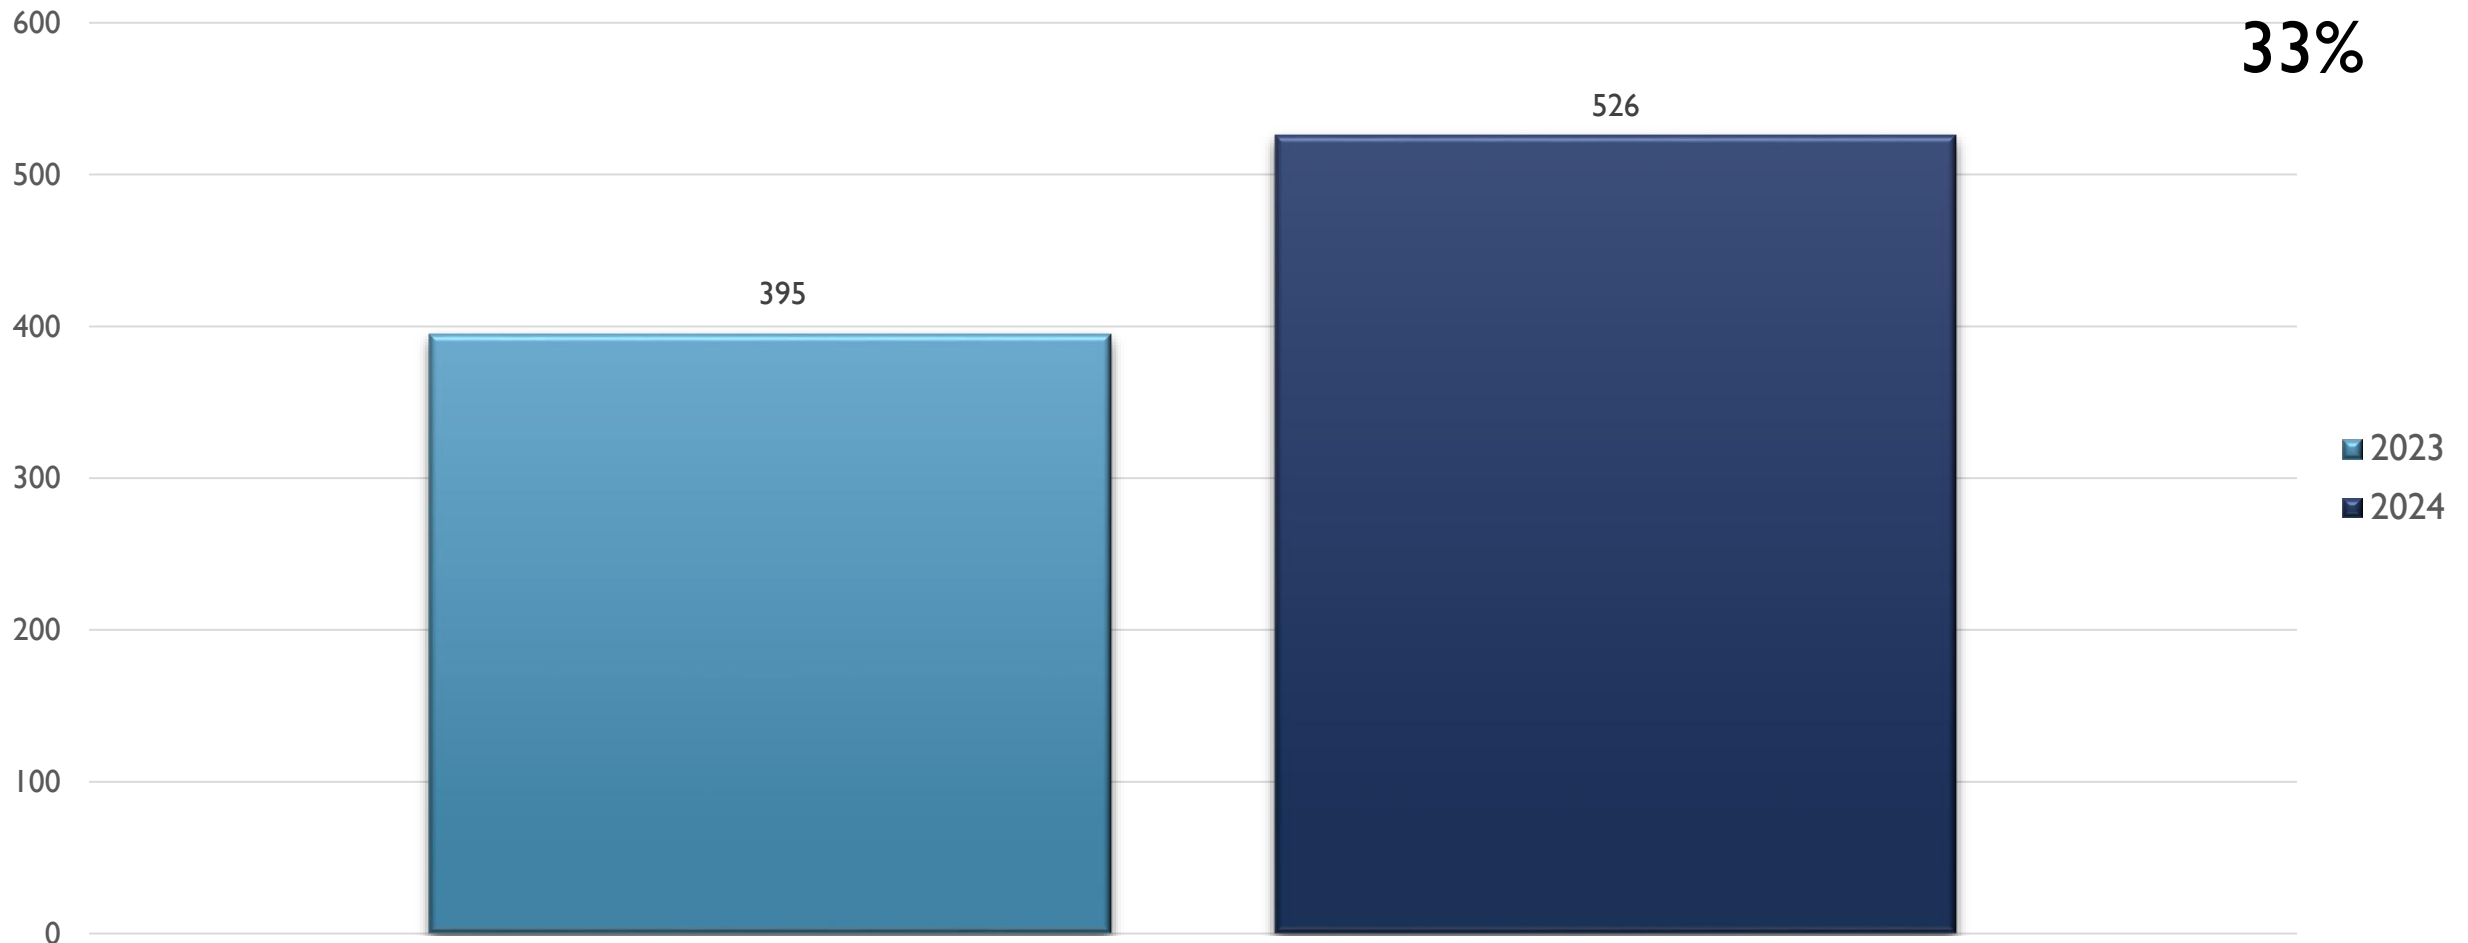

MOTOR VEHICLE THEFT NORTHEAST JAN-APR