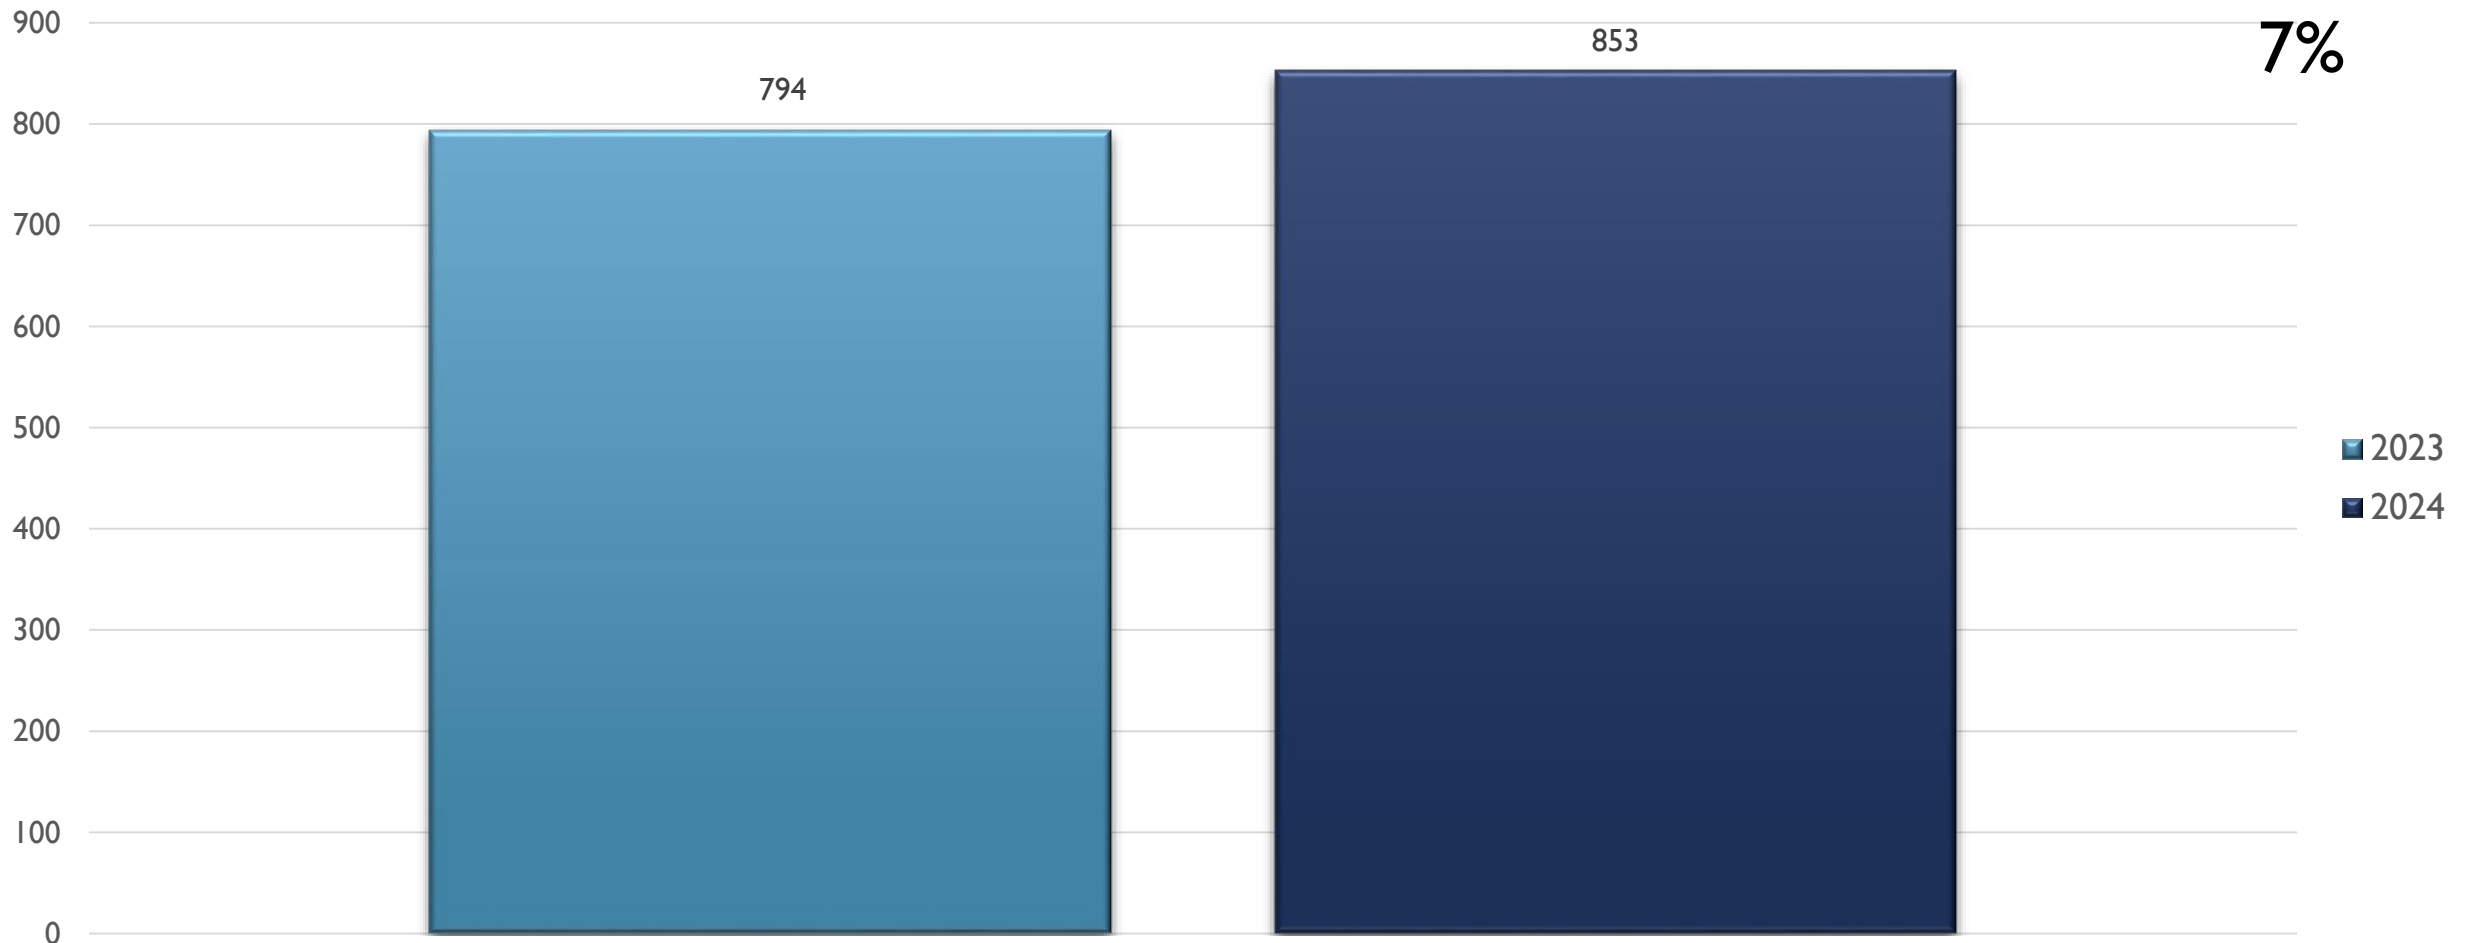

ASSAULT OFFENSES NORTHEAST JAN-APR