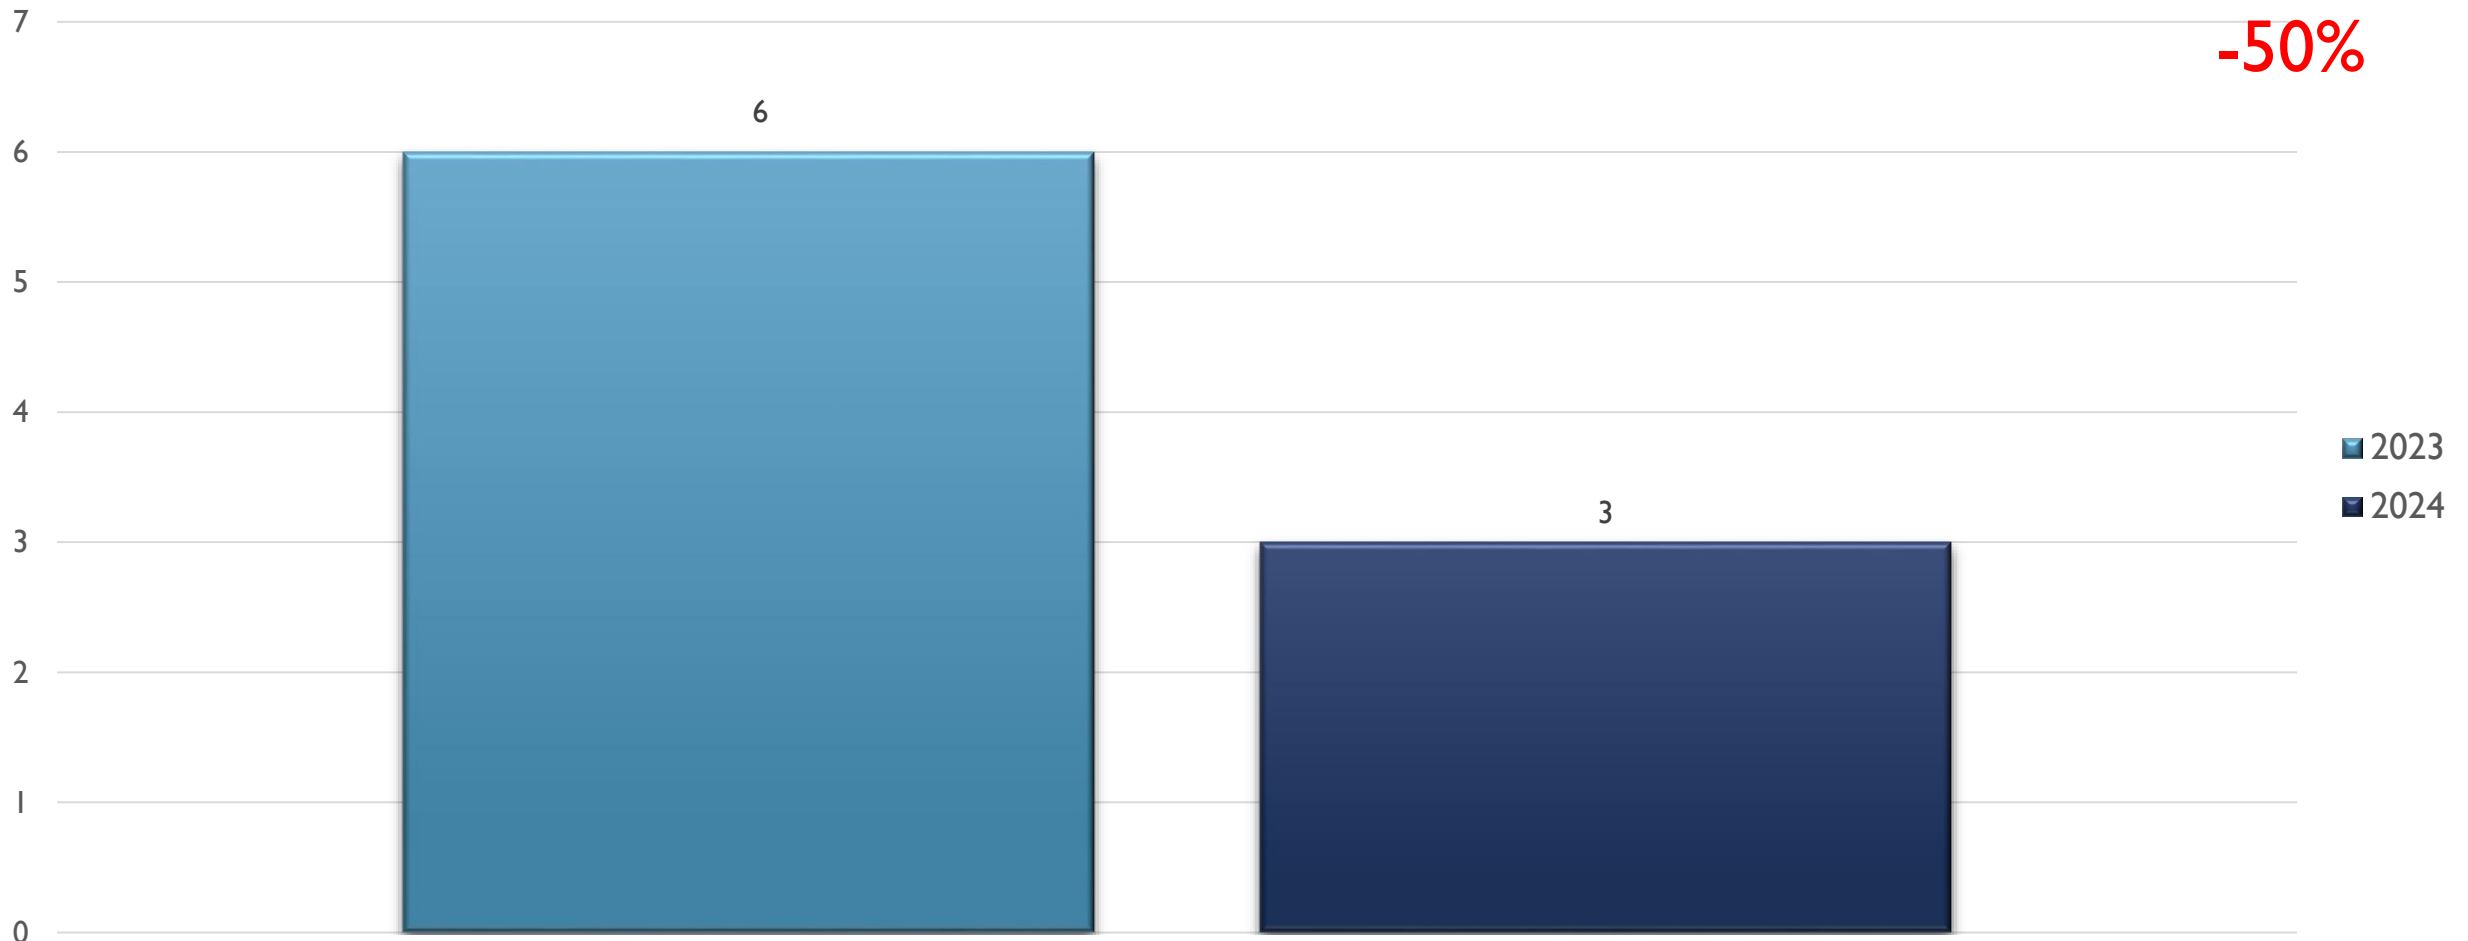

HOMICIDE OFFENSES NORTHEAST JAN-APR