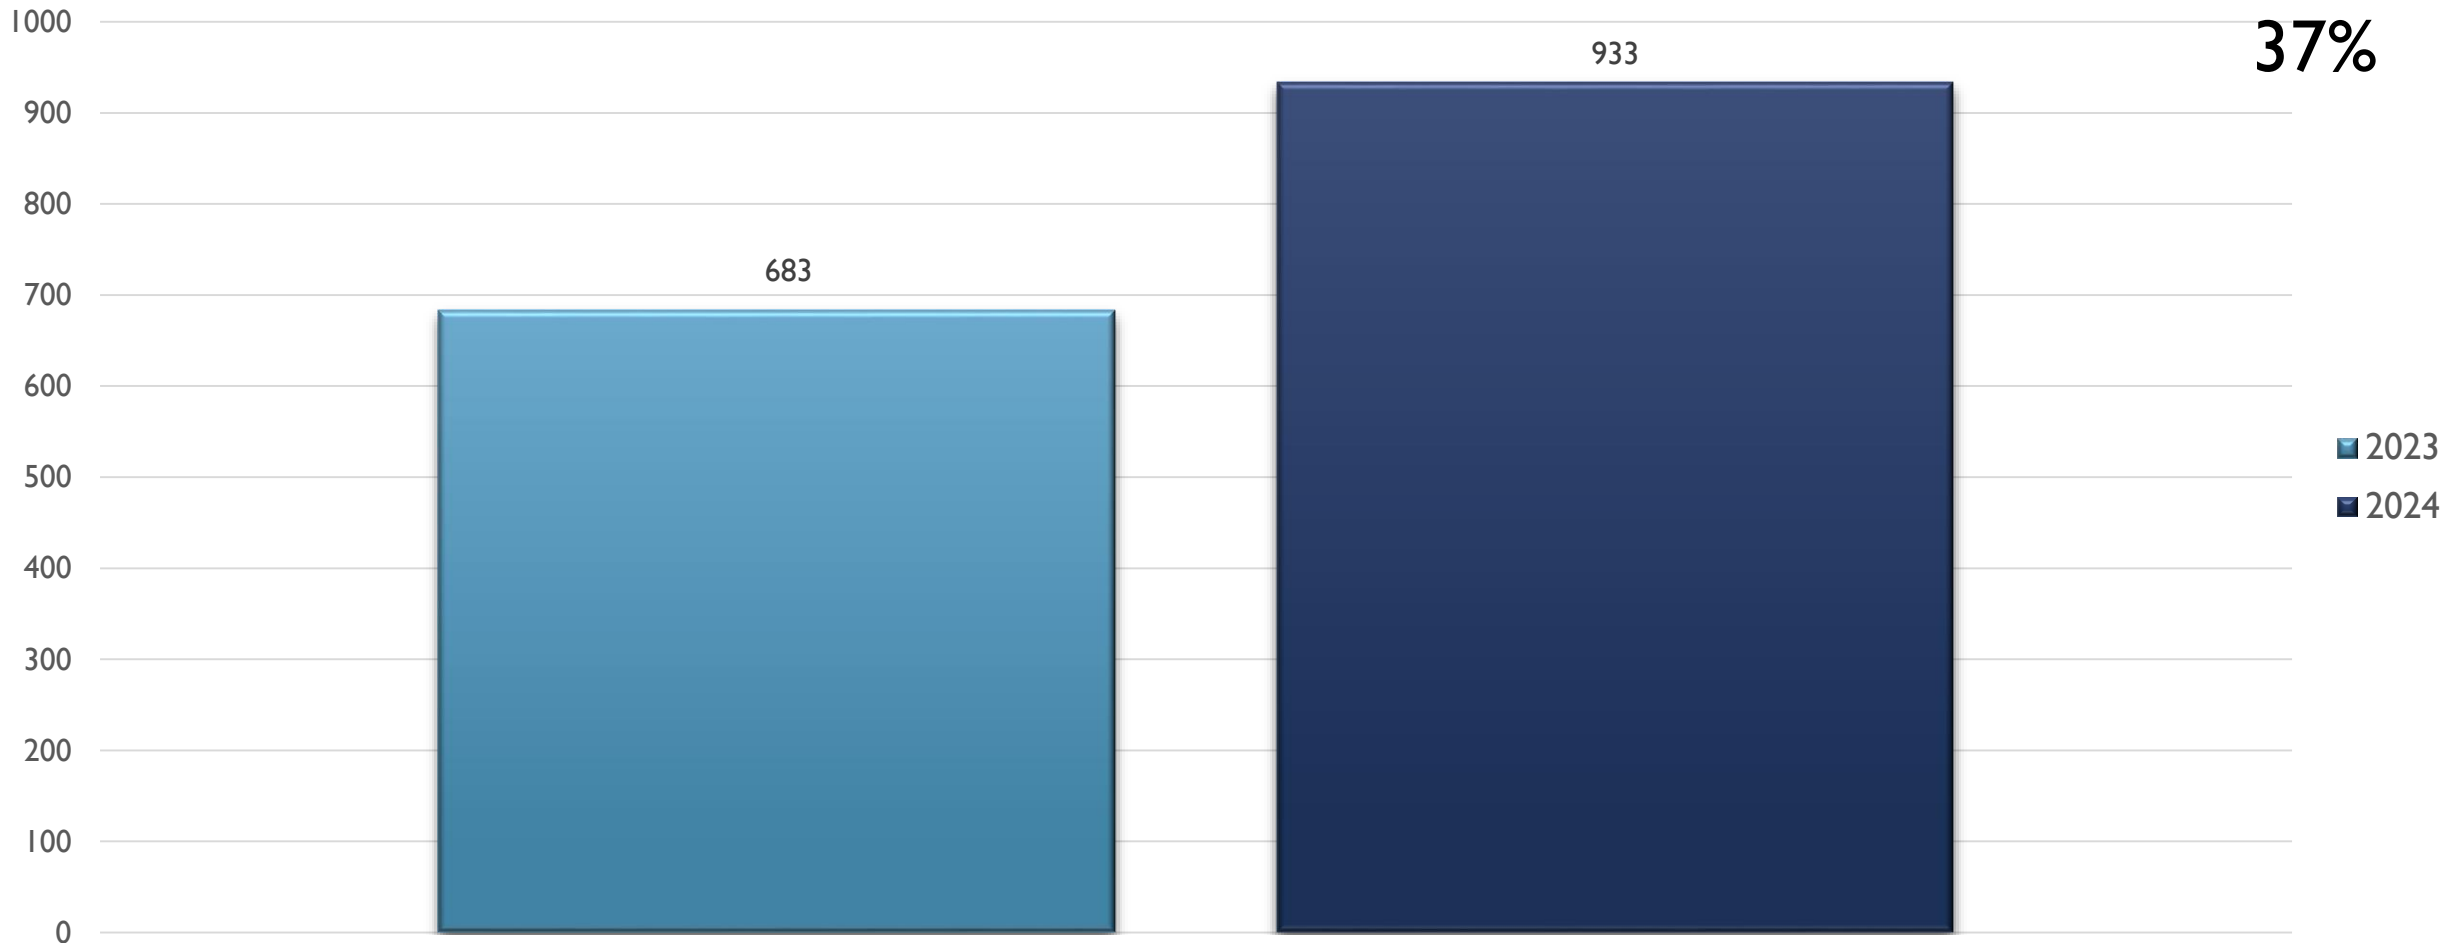

DESTRUCTION/DAMAGE/VANDALISM OF PROPERTY NORTHEAST JAN-APR