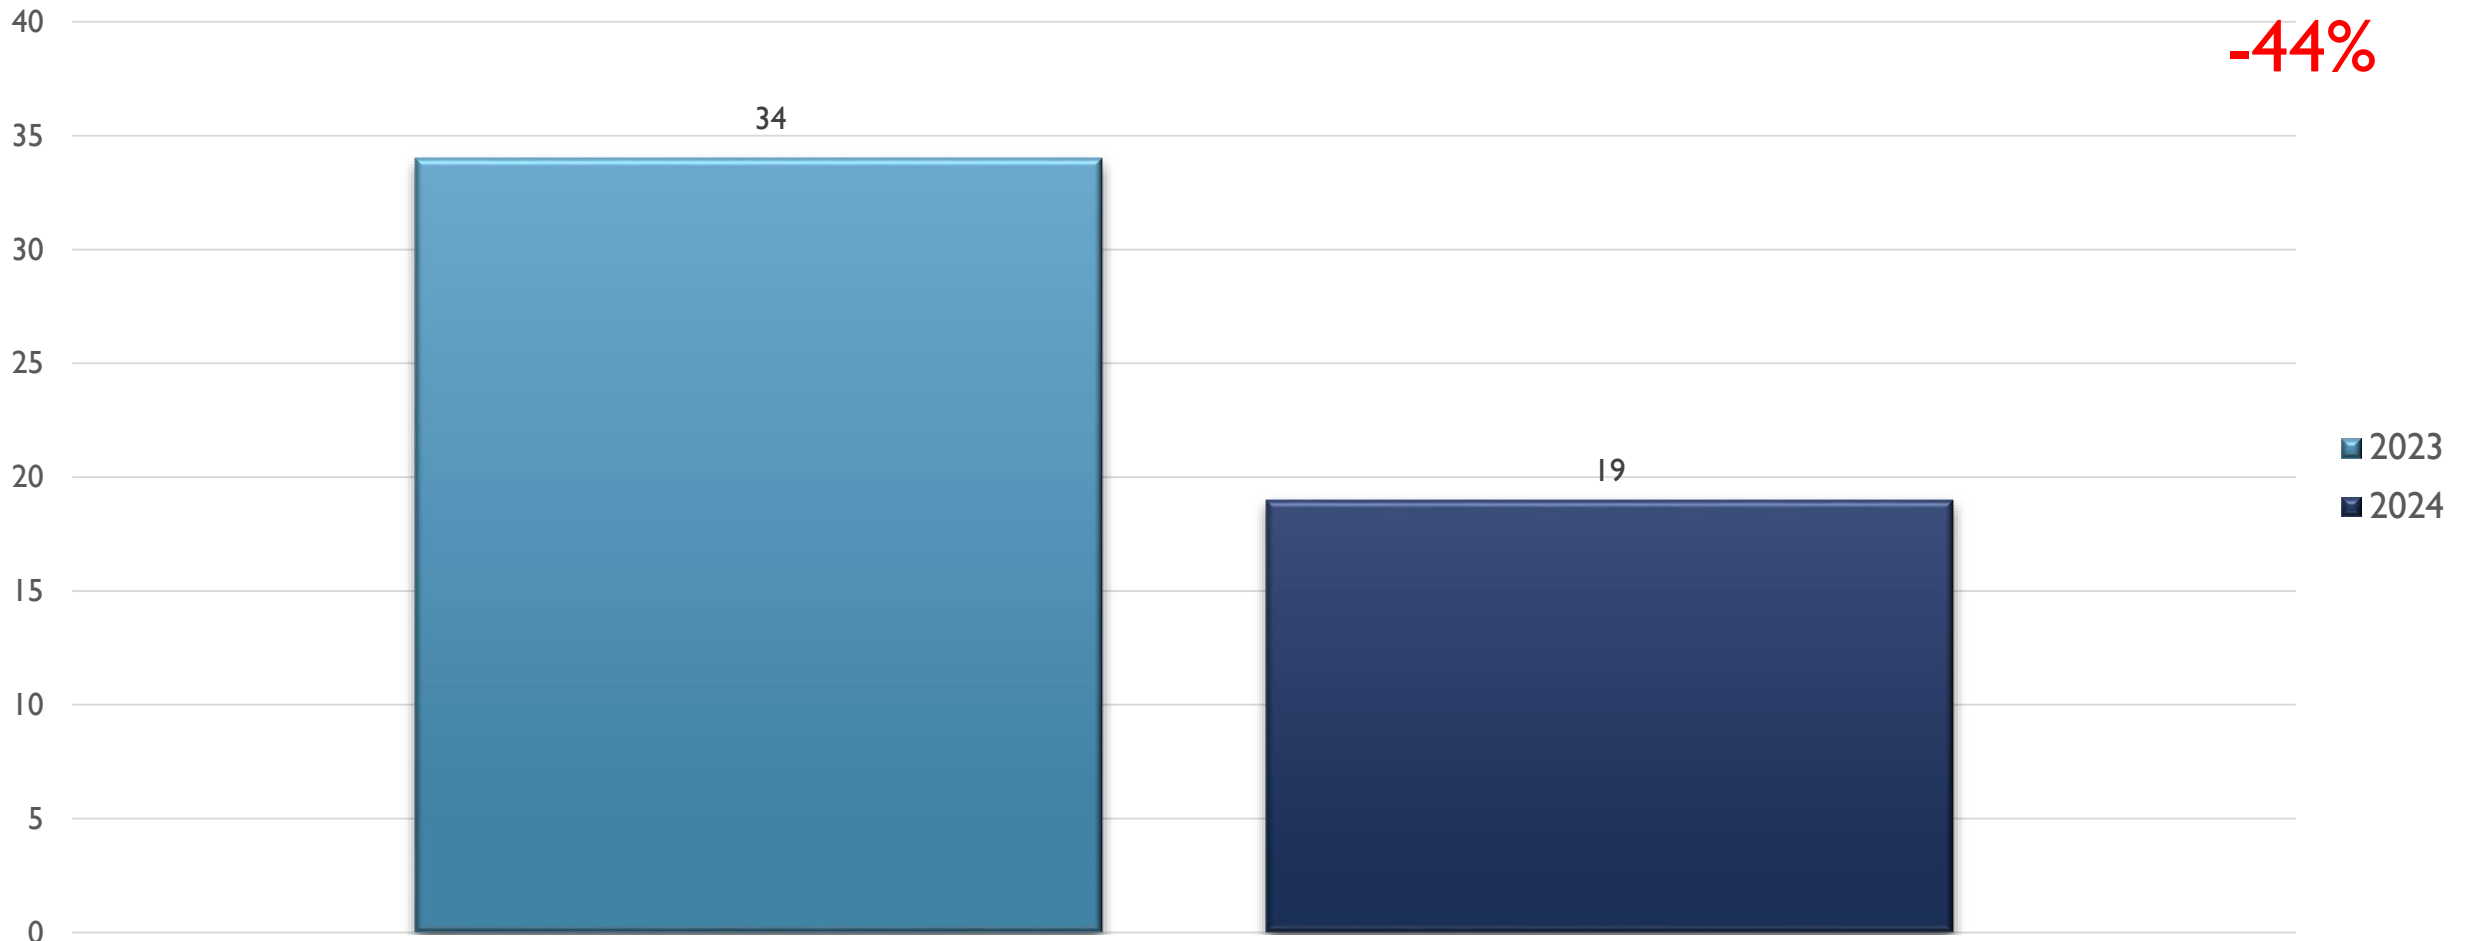

STOLEN PROPERTY OFFENSES NORTHEAST JAN-APR