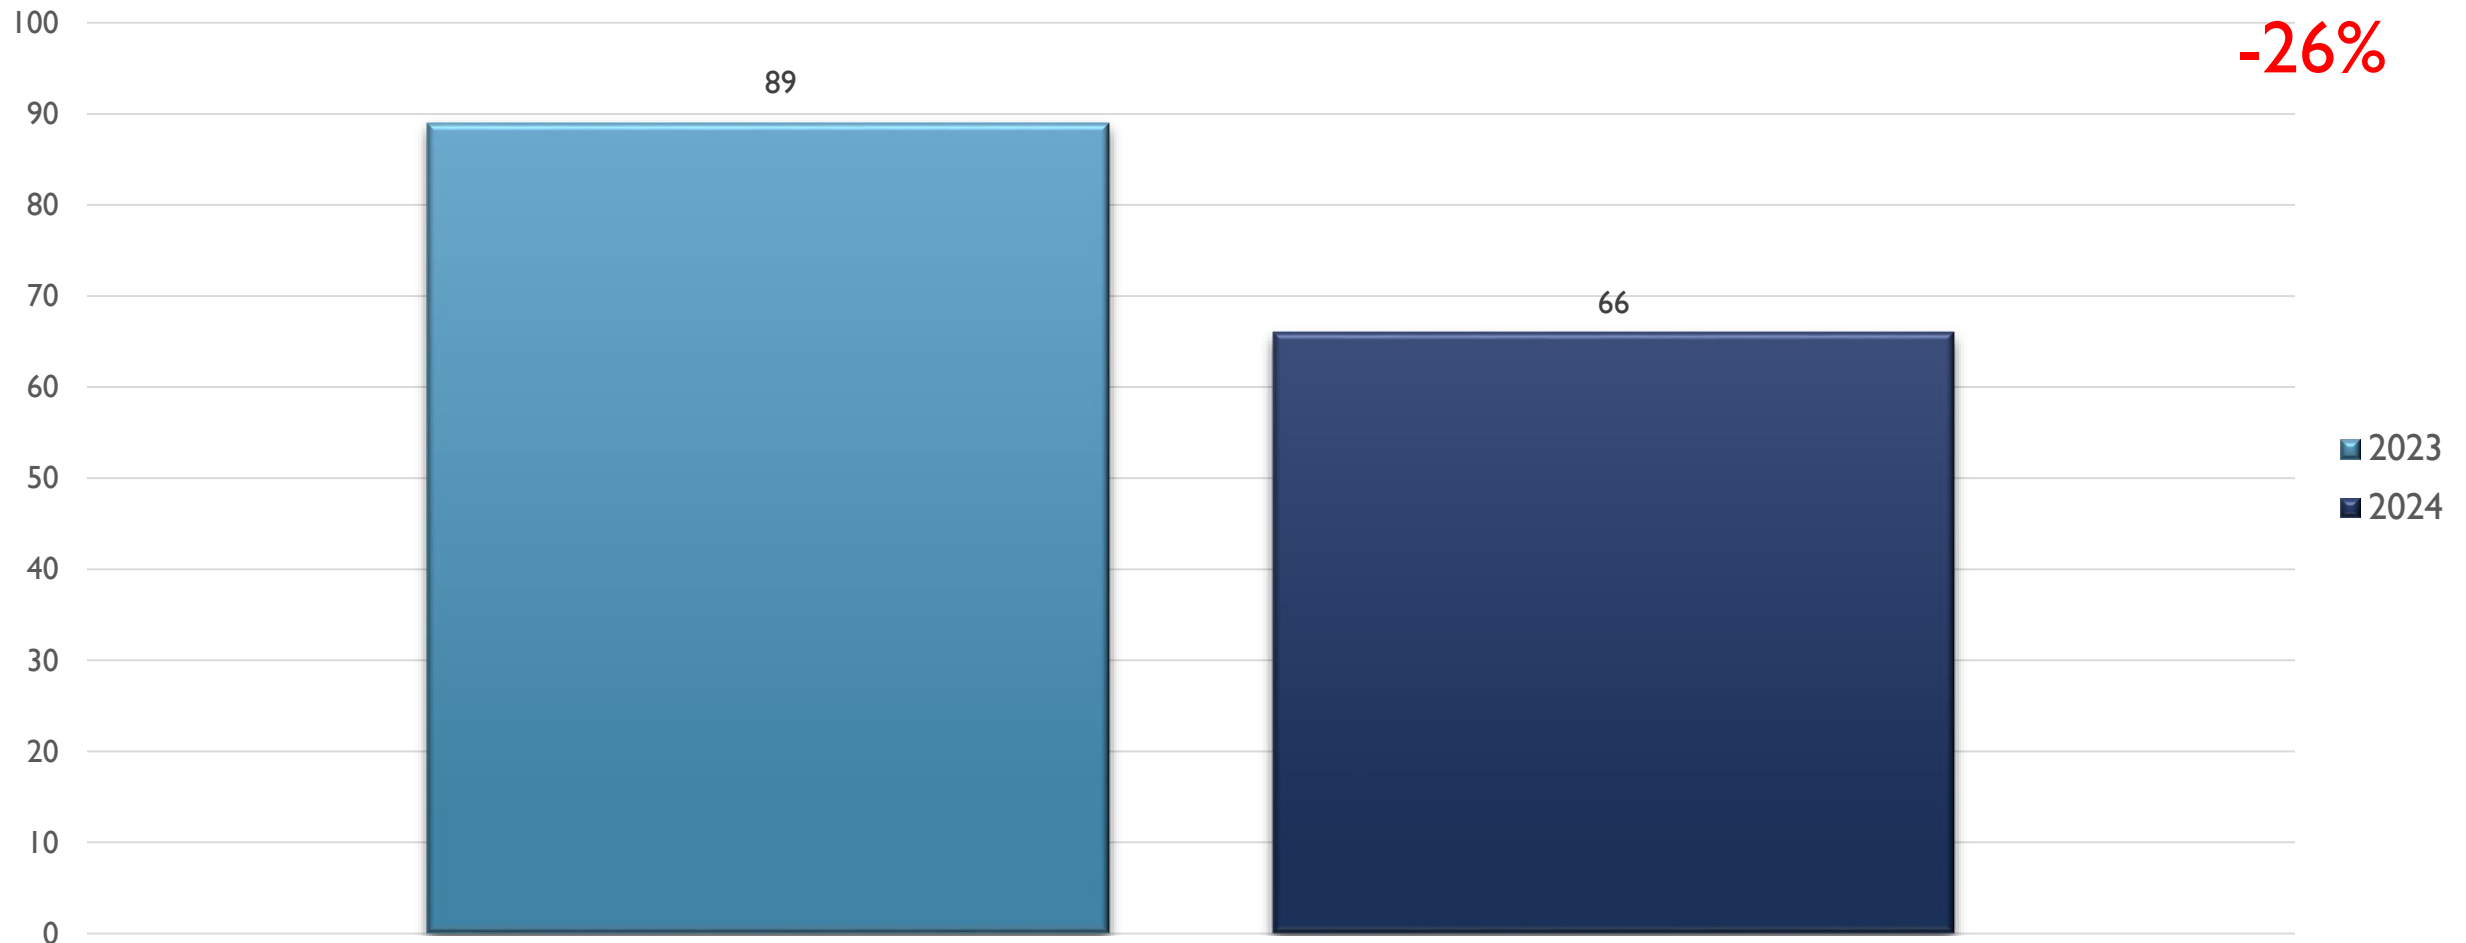

ROBBERY NORTHEAST JAN-APR