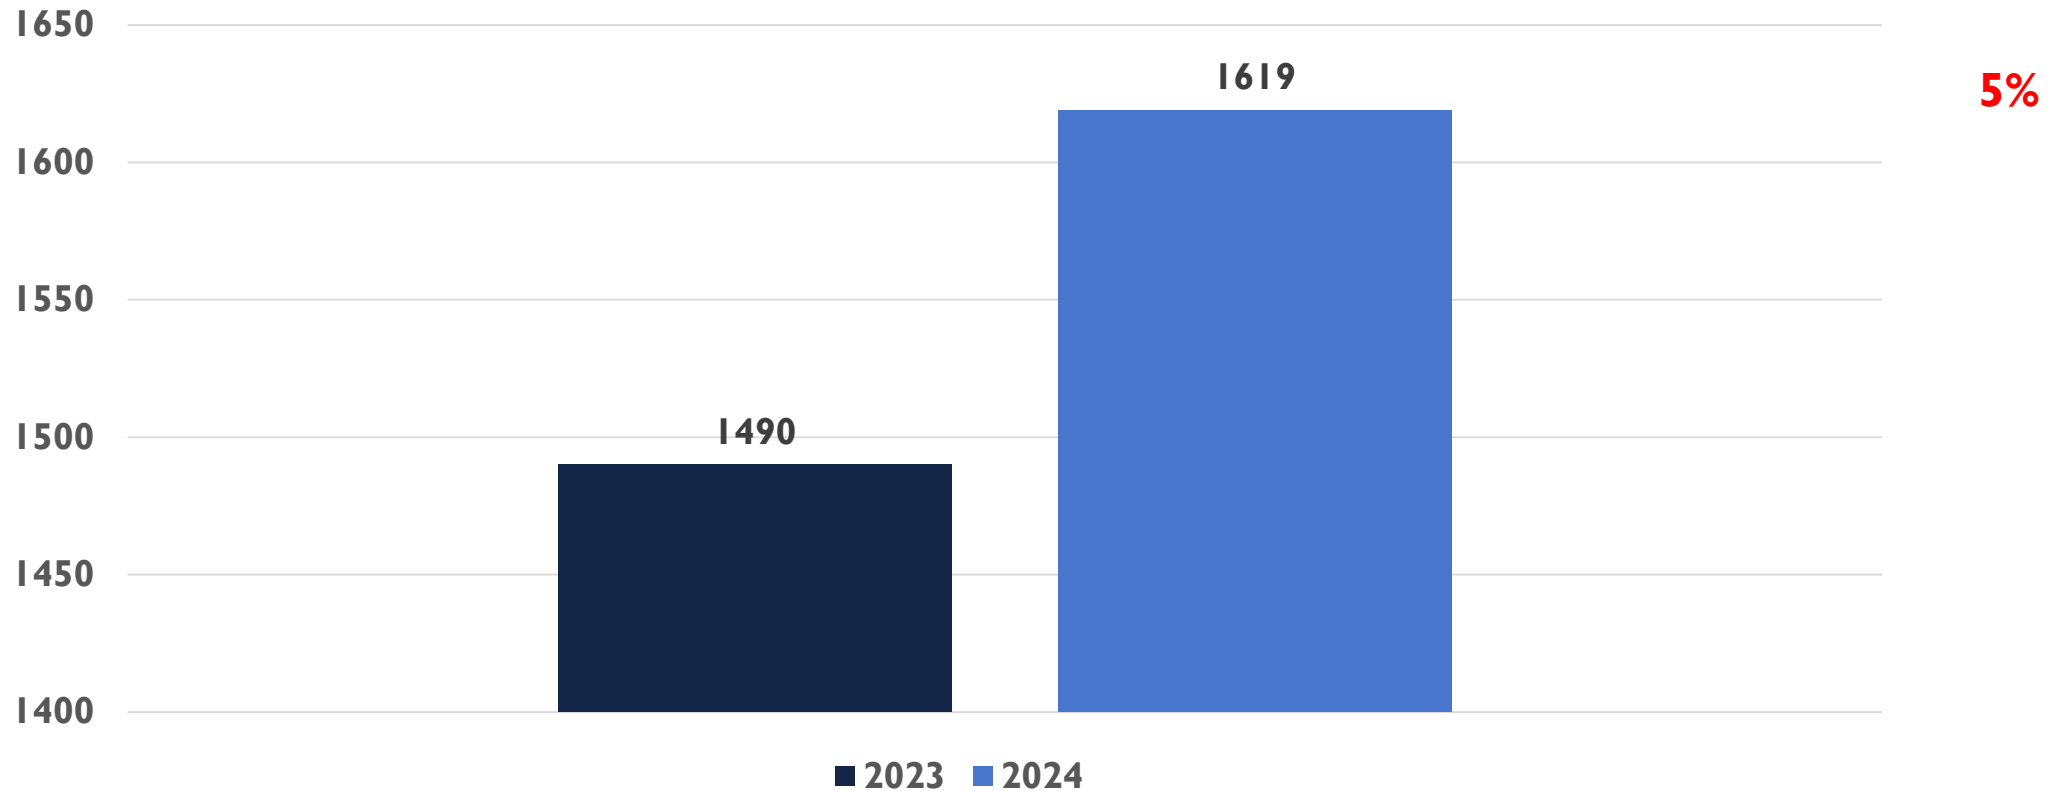

ASSAULT OFFENSES NORTHEAST AREA COMMAND JAN-SEPT