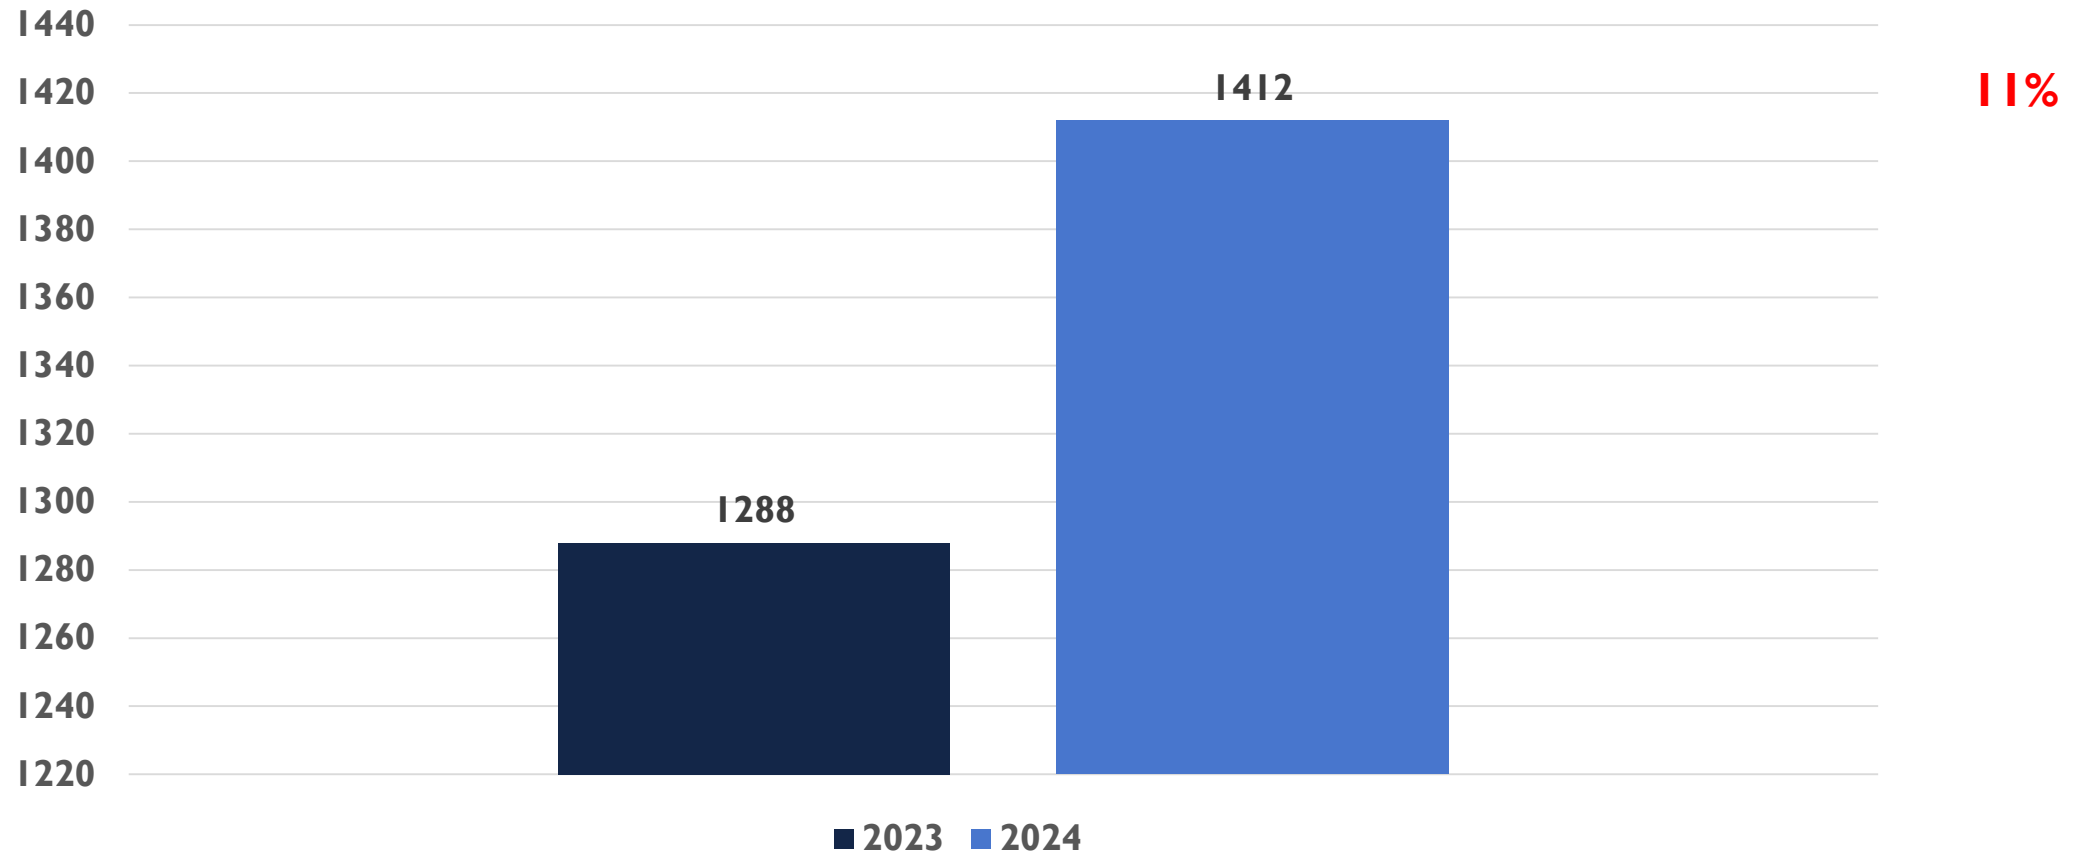

DESTRUCTION/DAMAGE/VANDALISM OF PROPERTY NORTHEAST AREA COMMAND JAN-SEPT