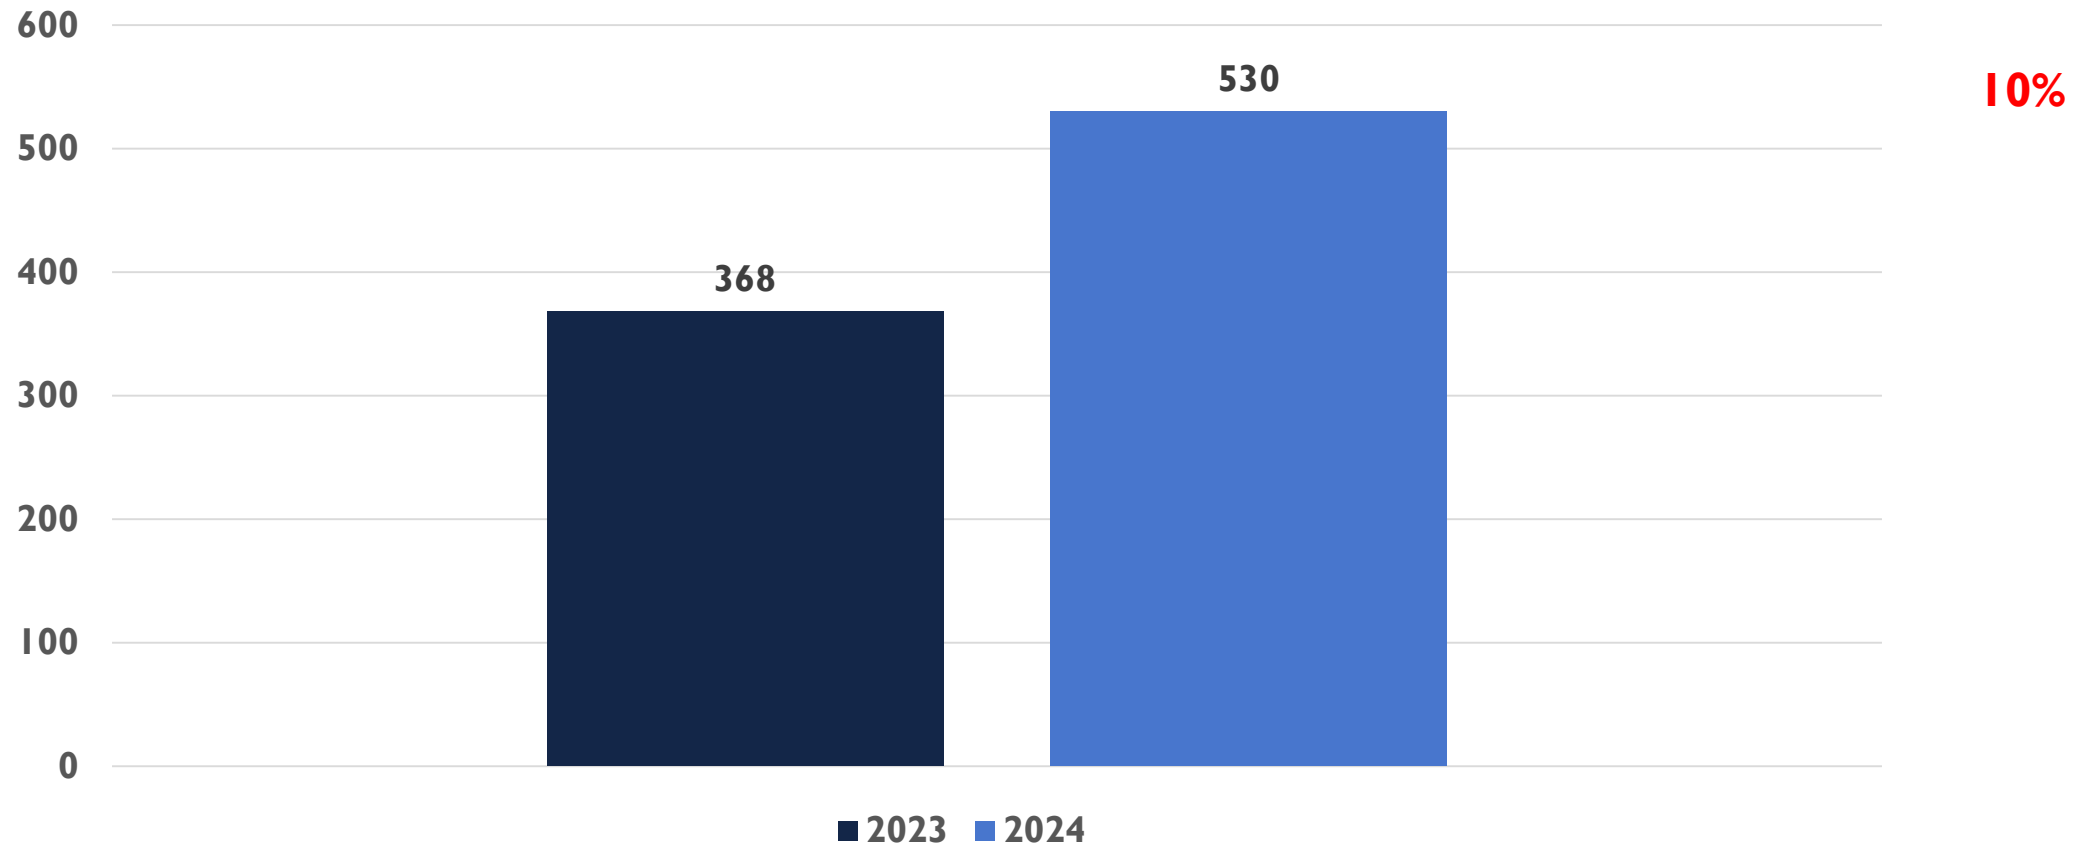

BURGLARY/BREAKING & ENTERING NORTHEAST AREA COMM JAN-SEPT