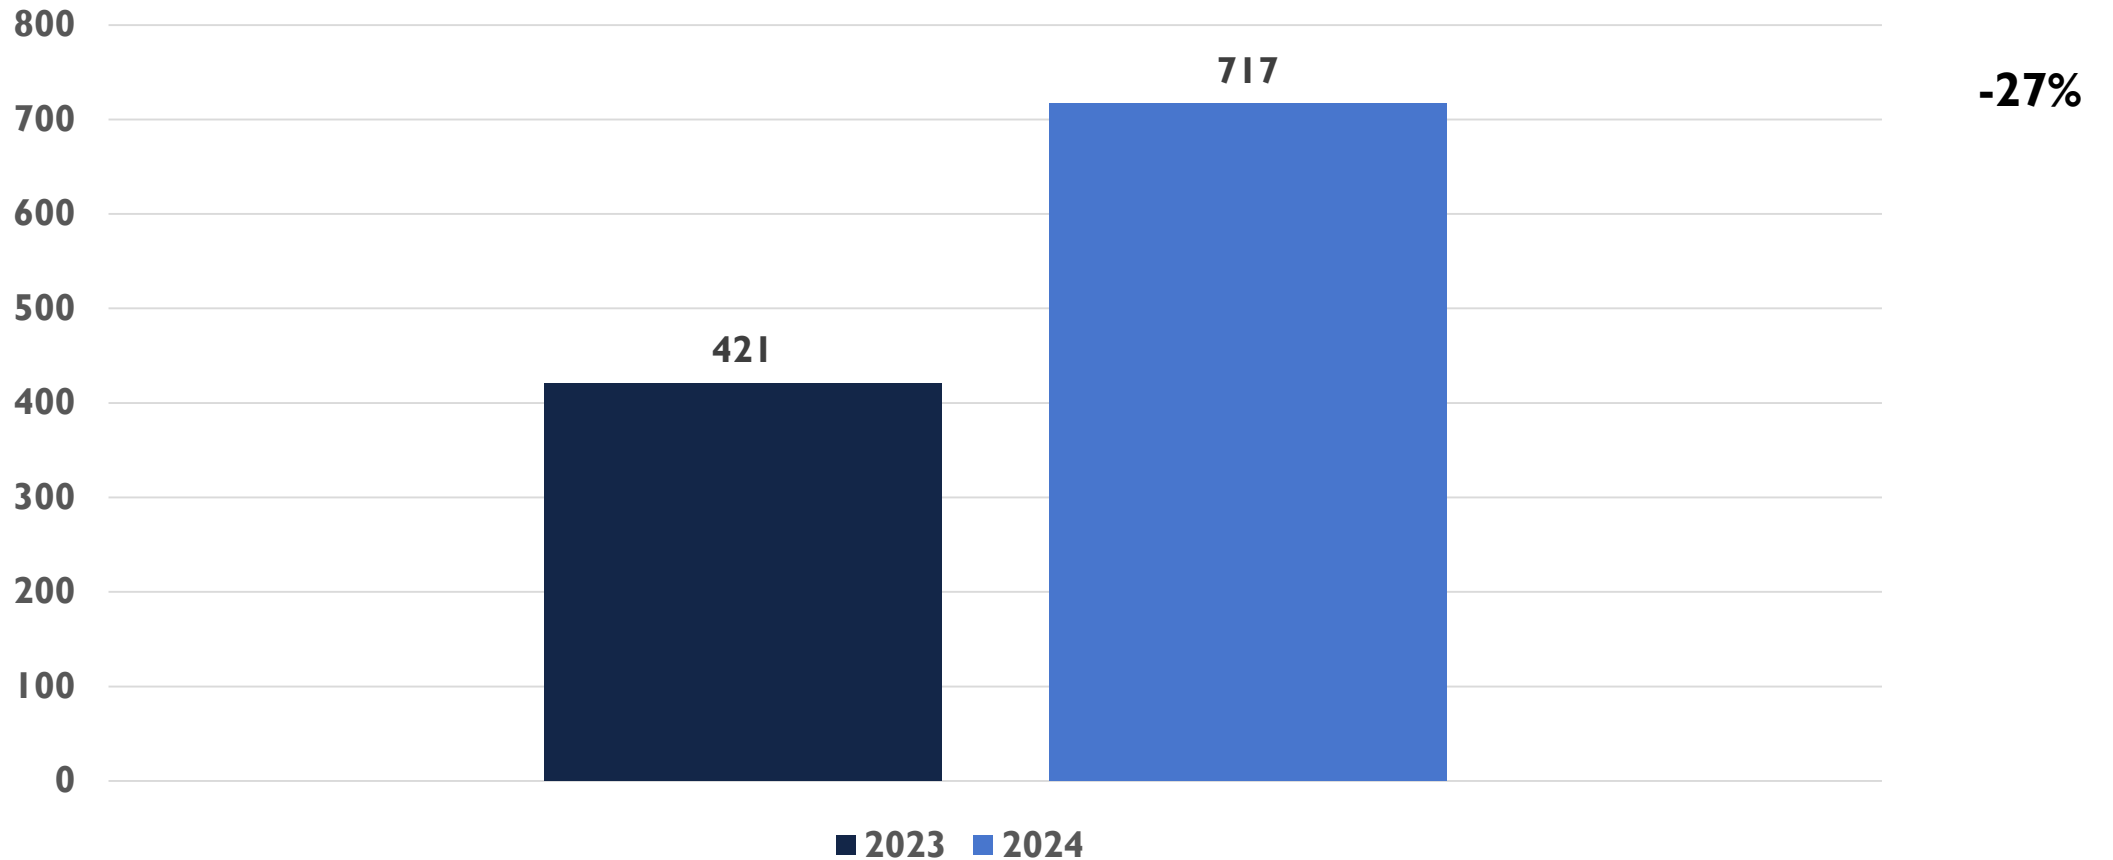

DRUG/NARCOTICS OFFENSES NORTHEAST AREA COMMAND

SEPT