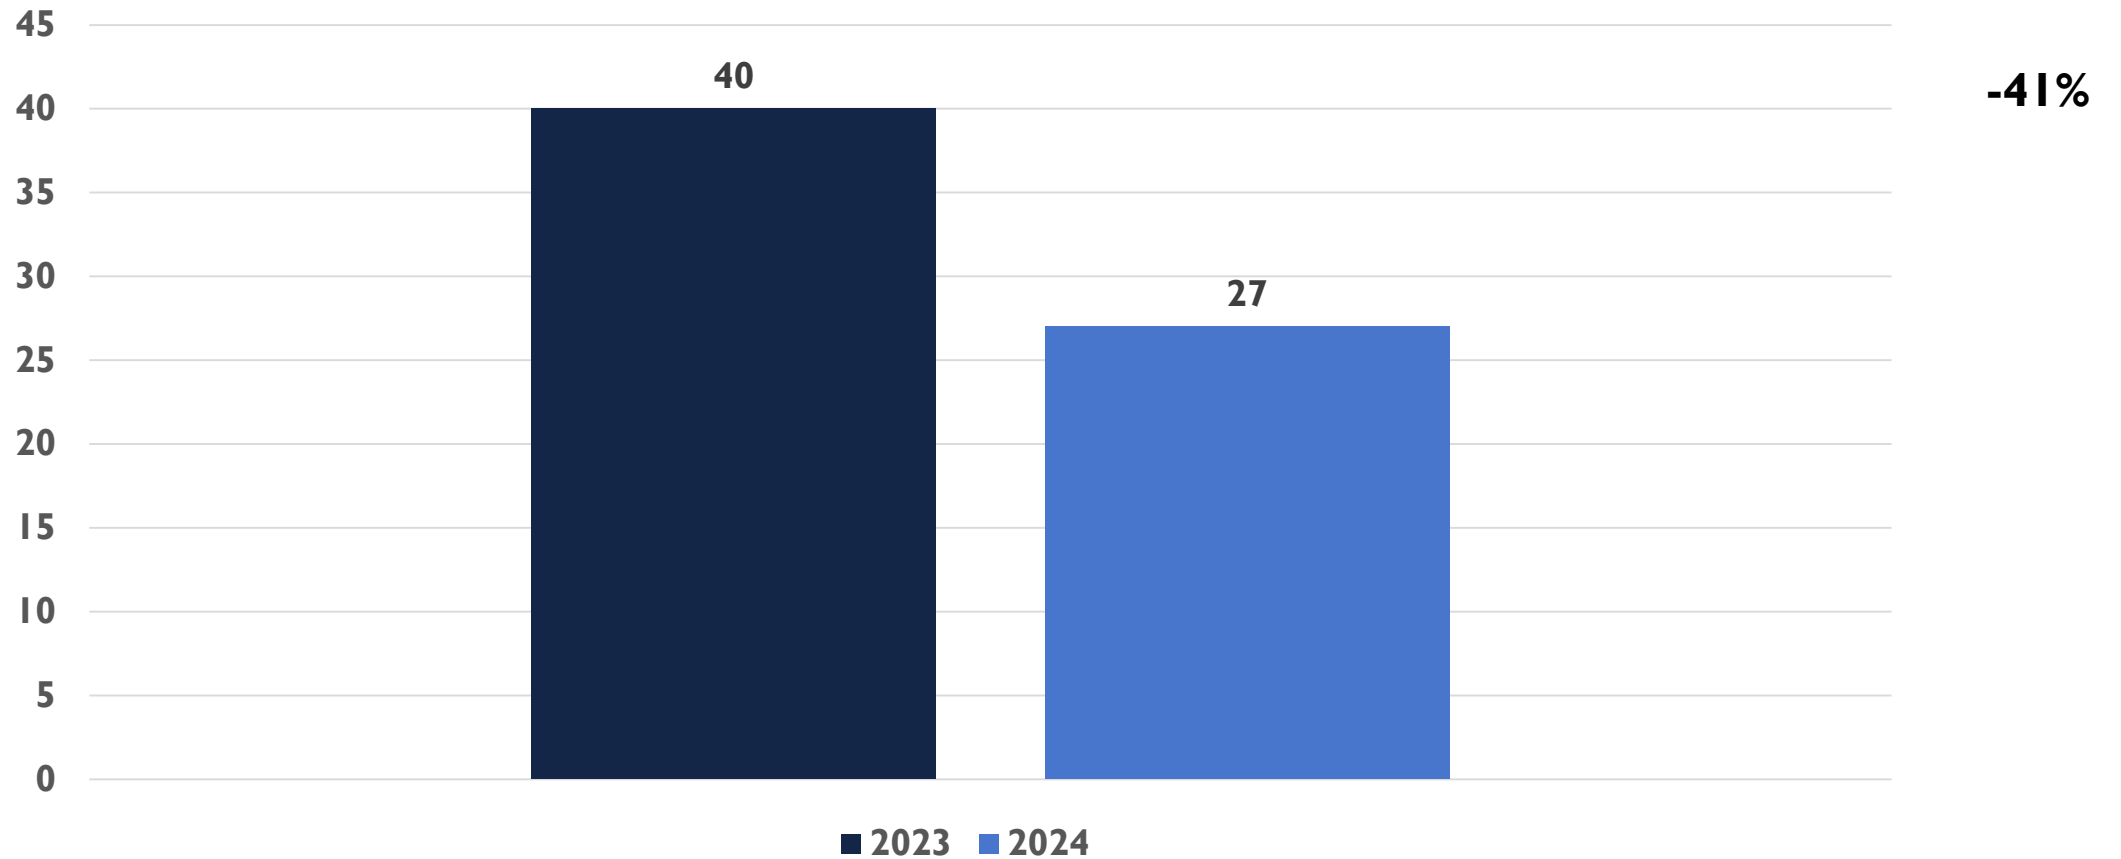

STOLEN PROPERTY OFFENSES NORTHEAST AREA COMMAND SEPT