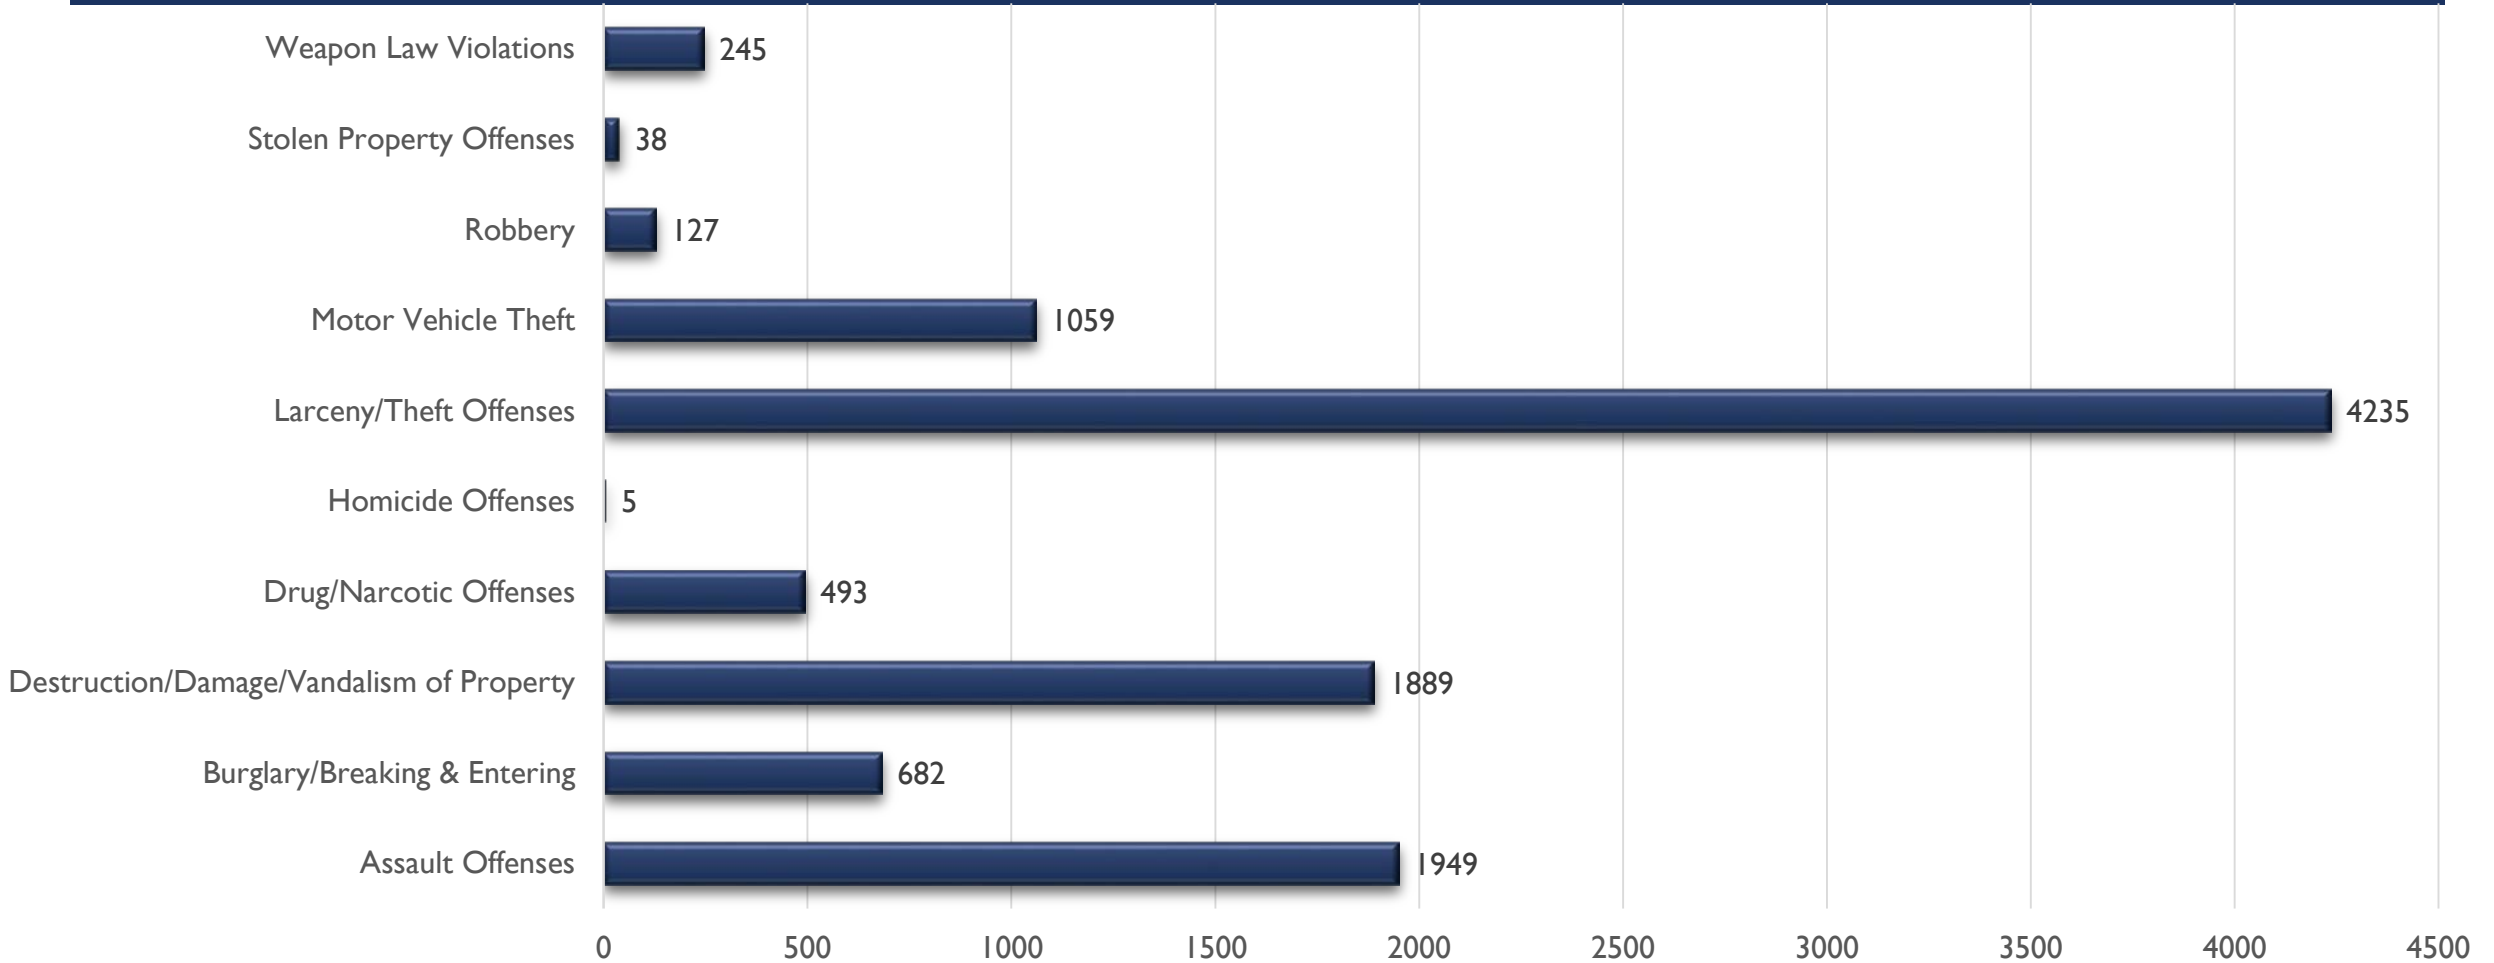

NORTHEAST AREA COMMAND STATS JAN-SEPT 2024