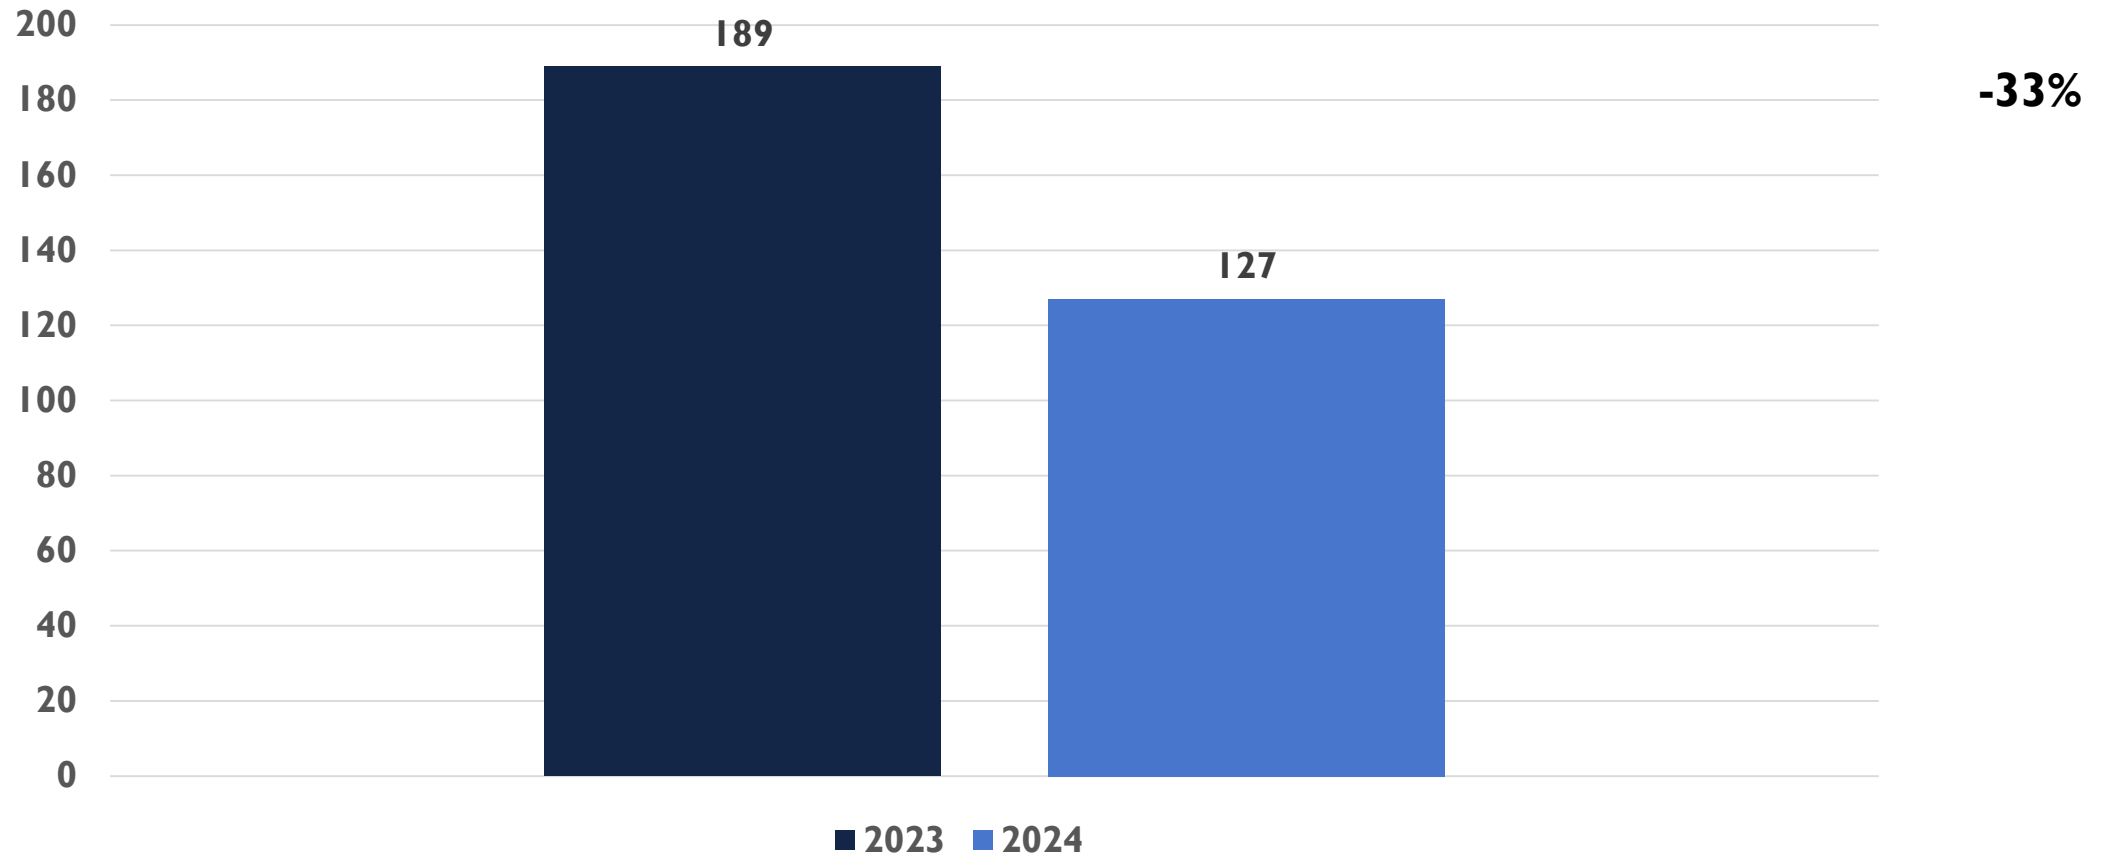

ROBBERY NORTHEAST AREA COMMAND JAN-SEPT