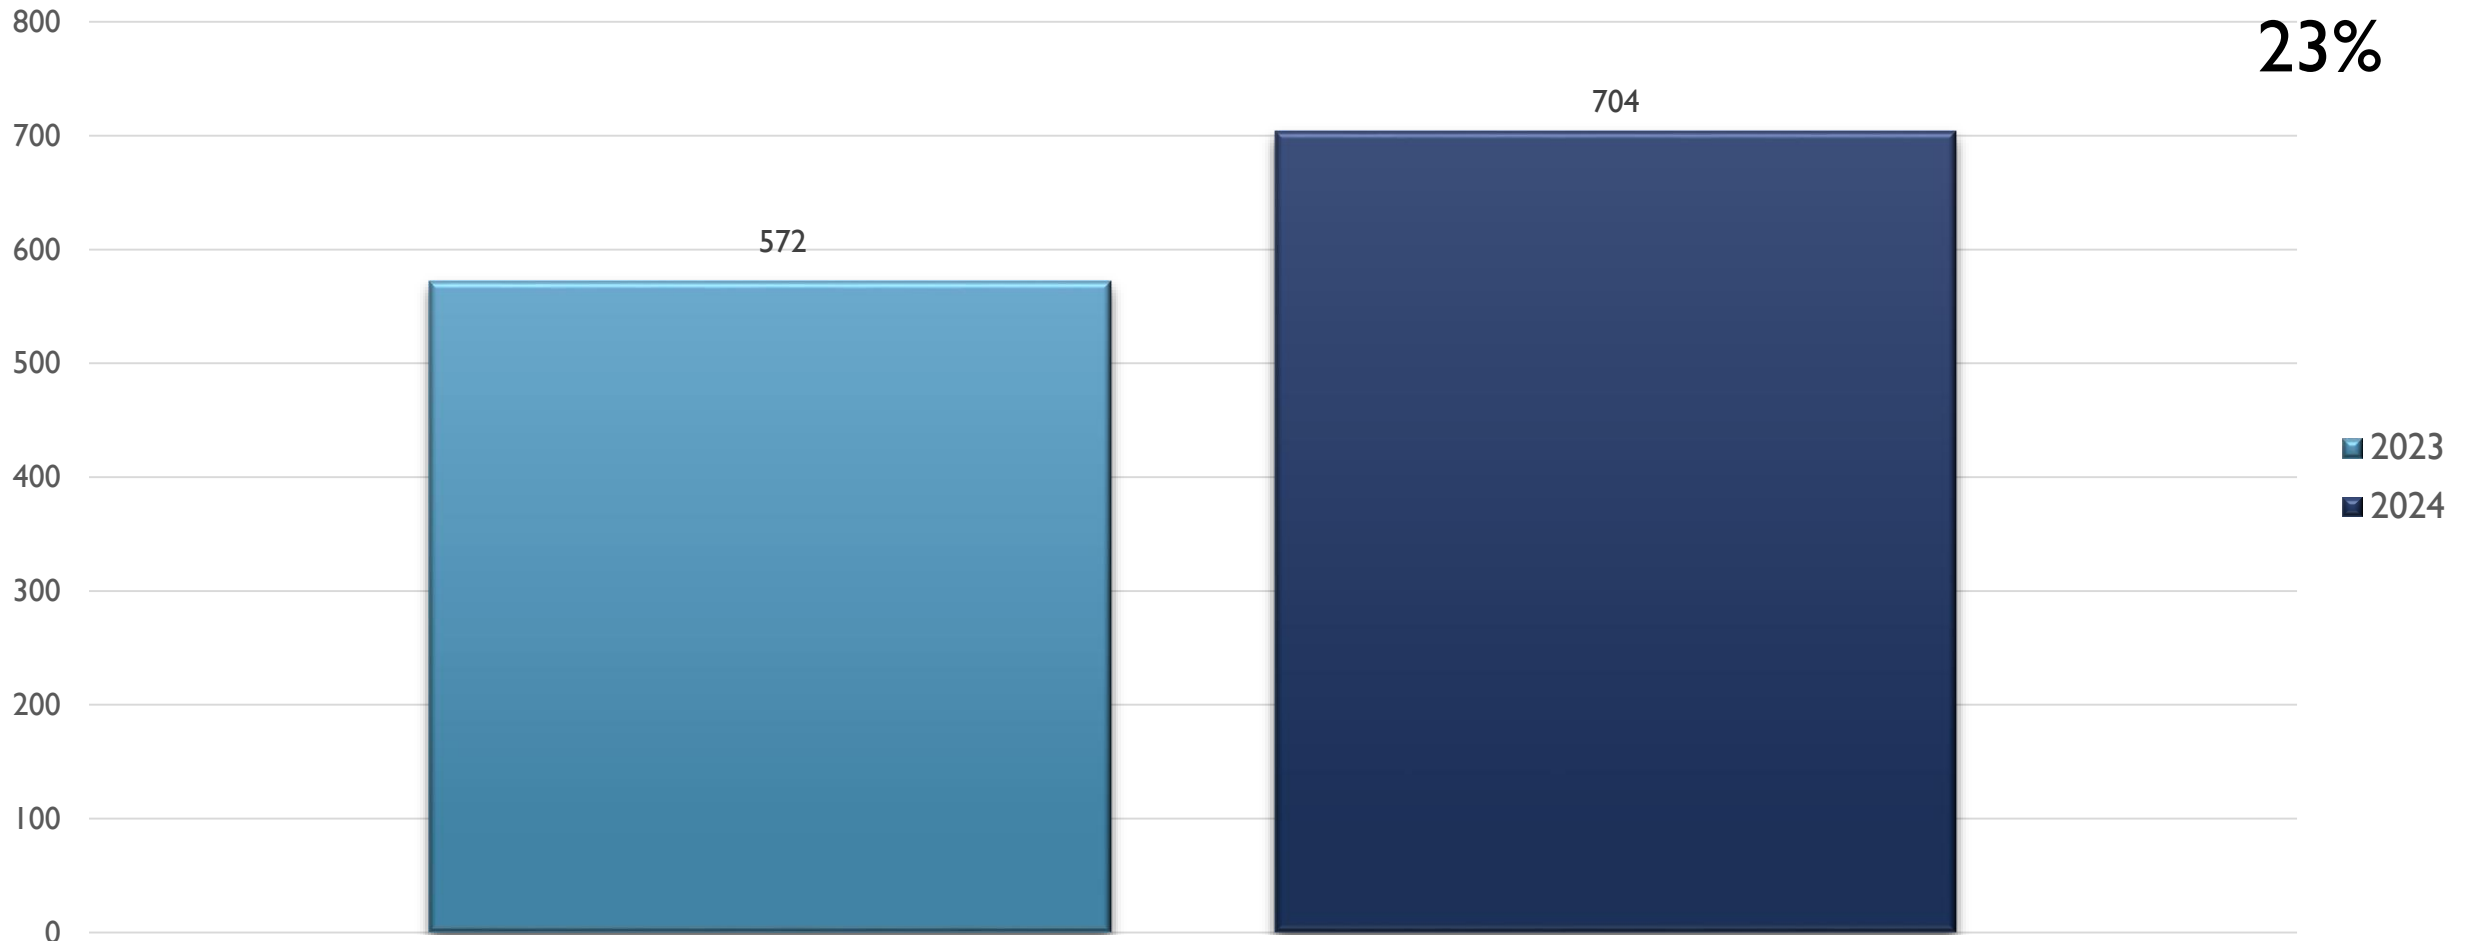

DESTRUCTION/DAMAGE/VANDALISM OF PROPERTY FOOTHILLS JAN-MAY