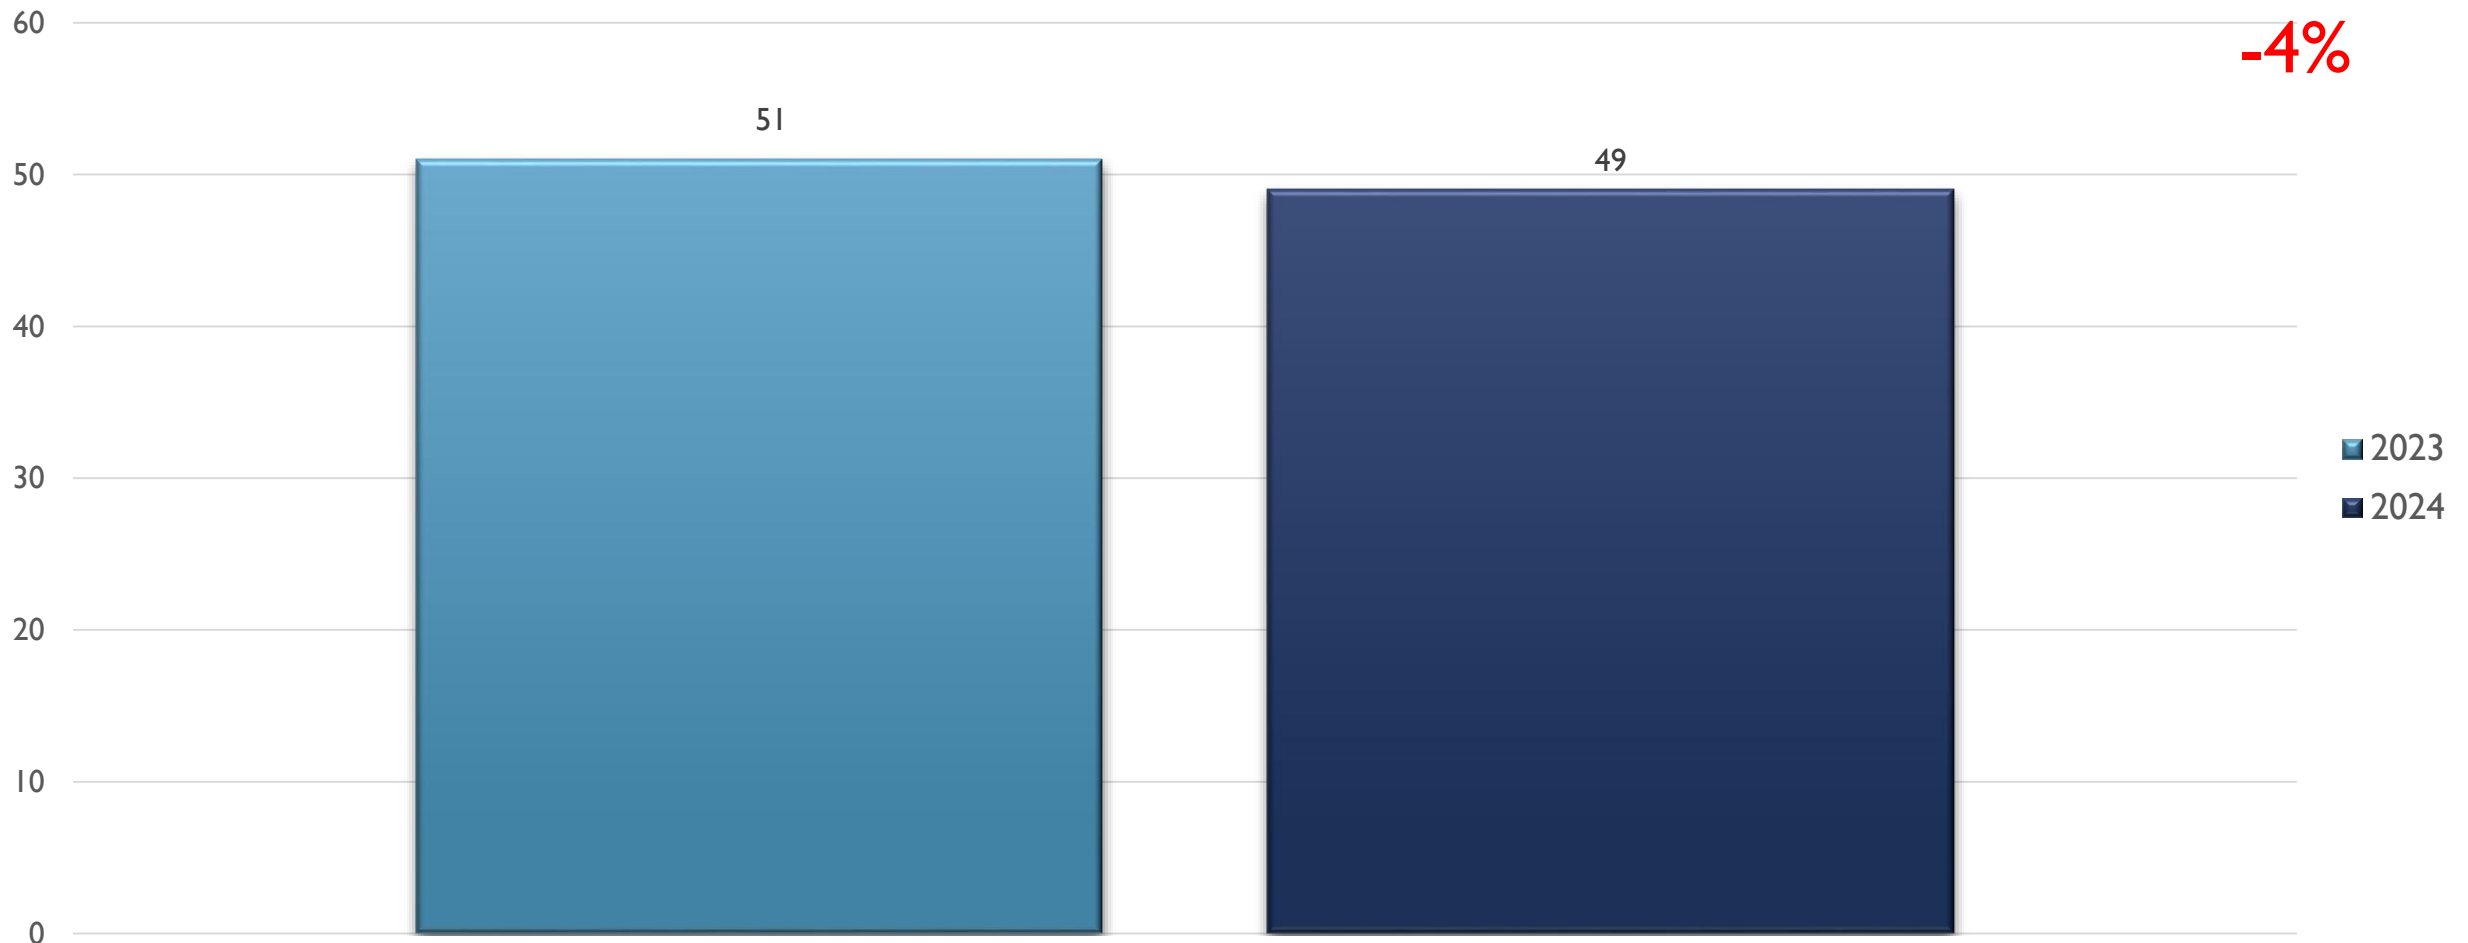

ROBBERY FOOTHILLS JAN-MAY