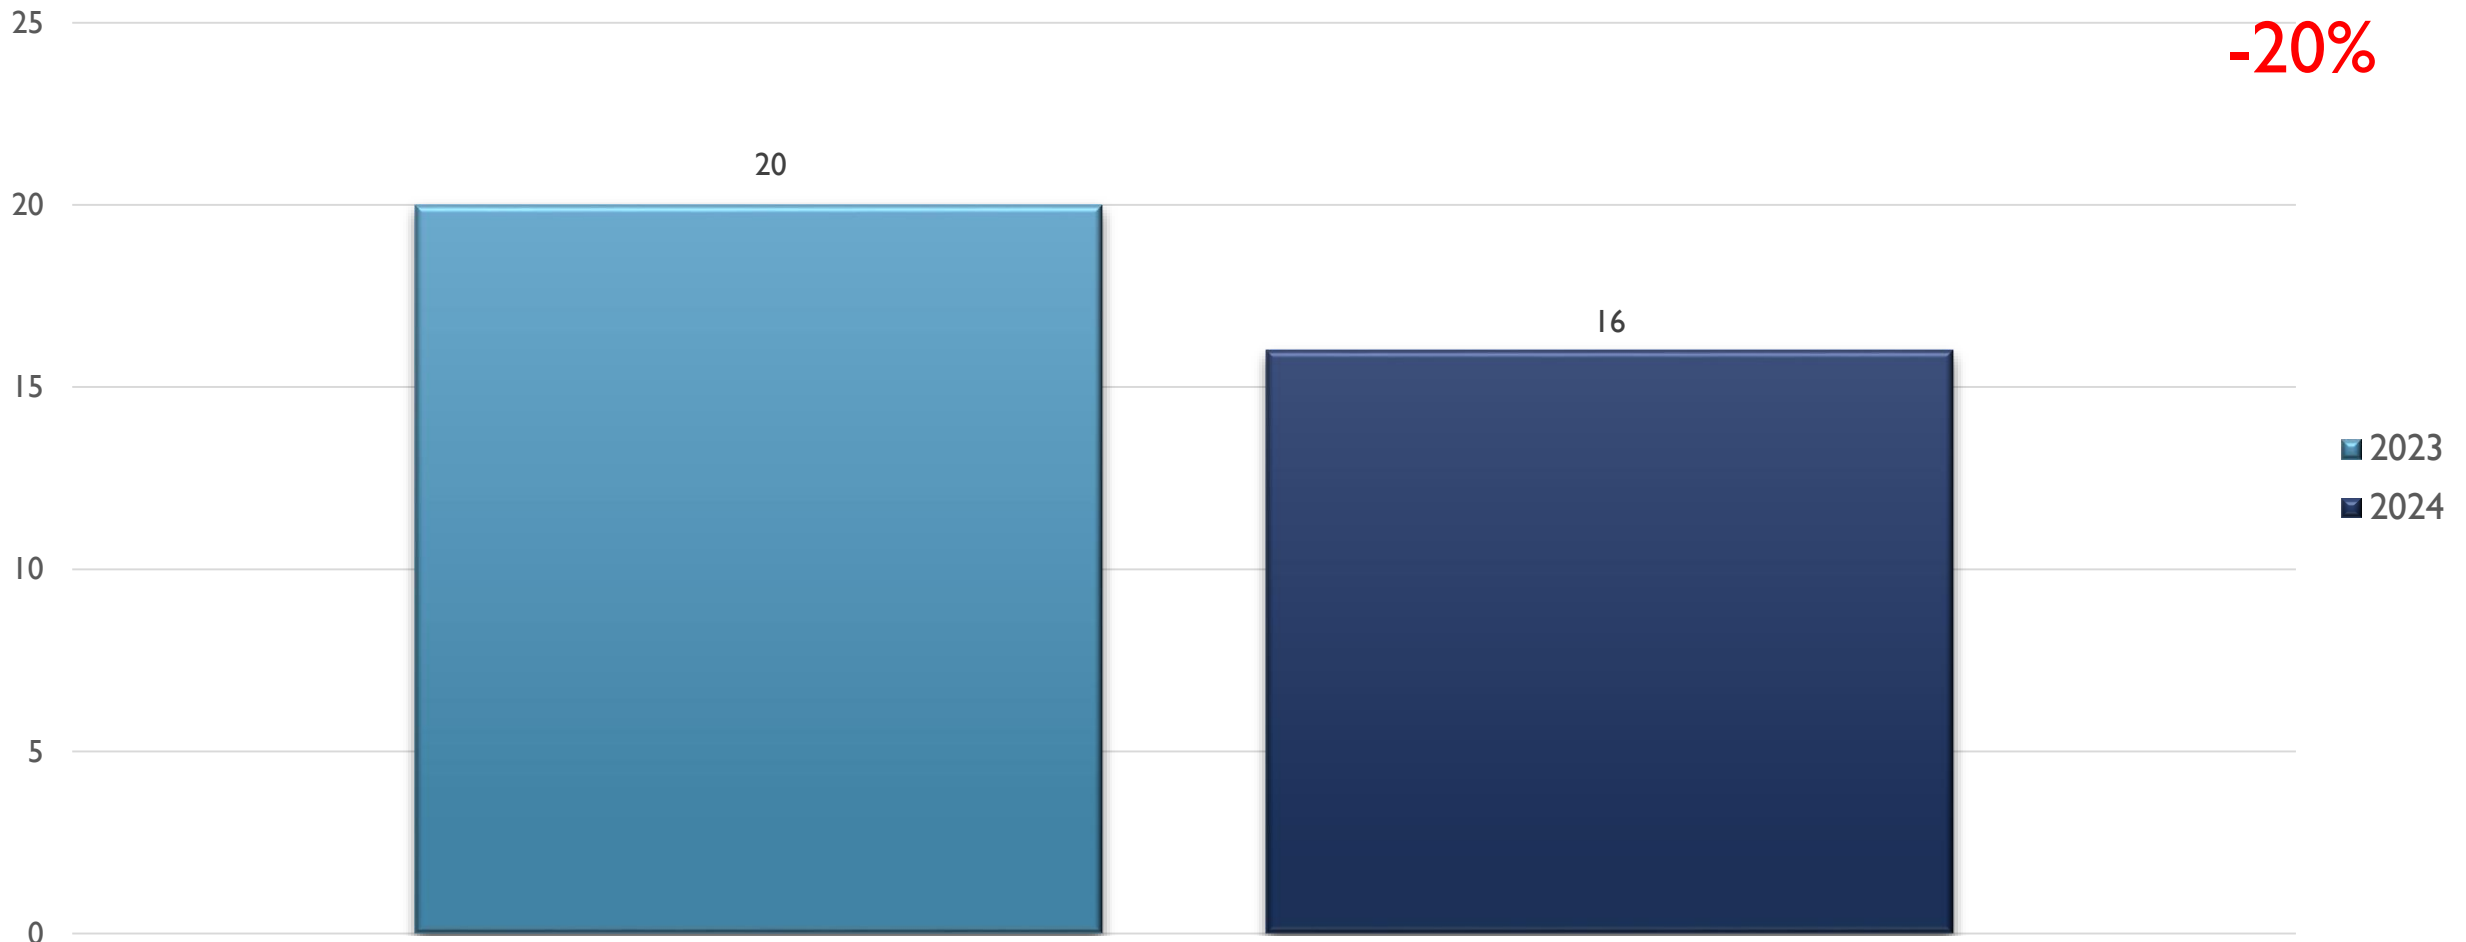

STOLEN PROPERTY OFFENSES Foothills JAN-MAY