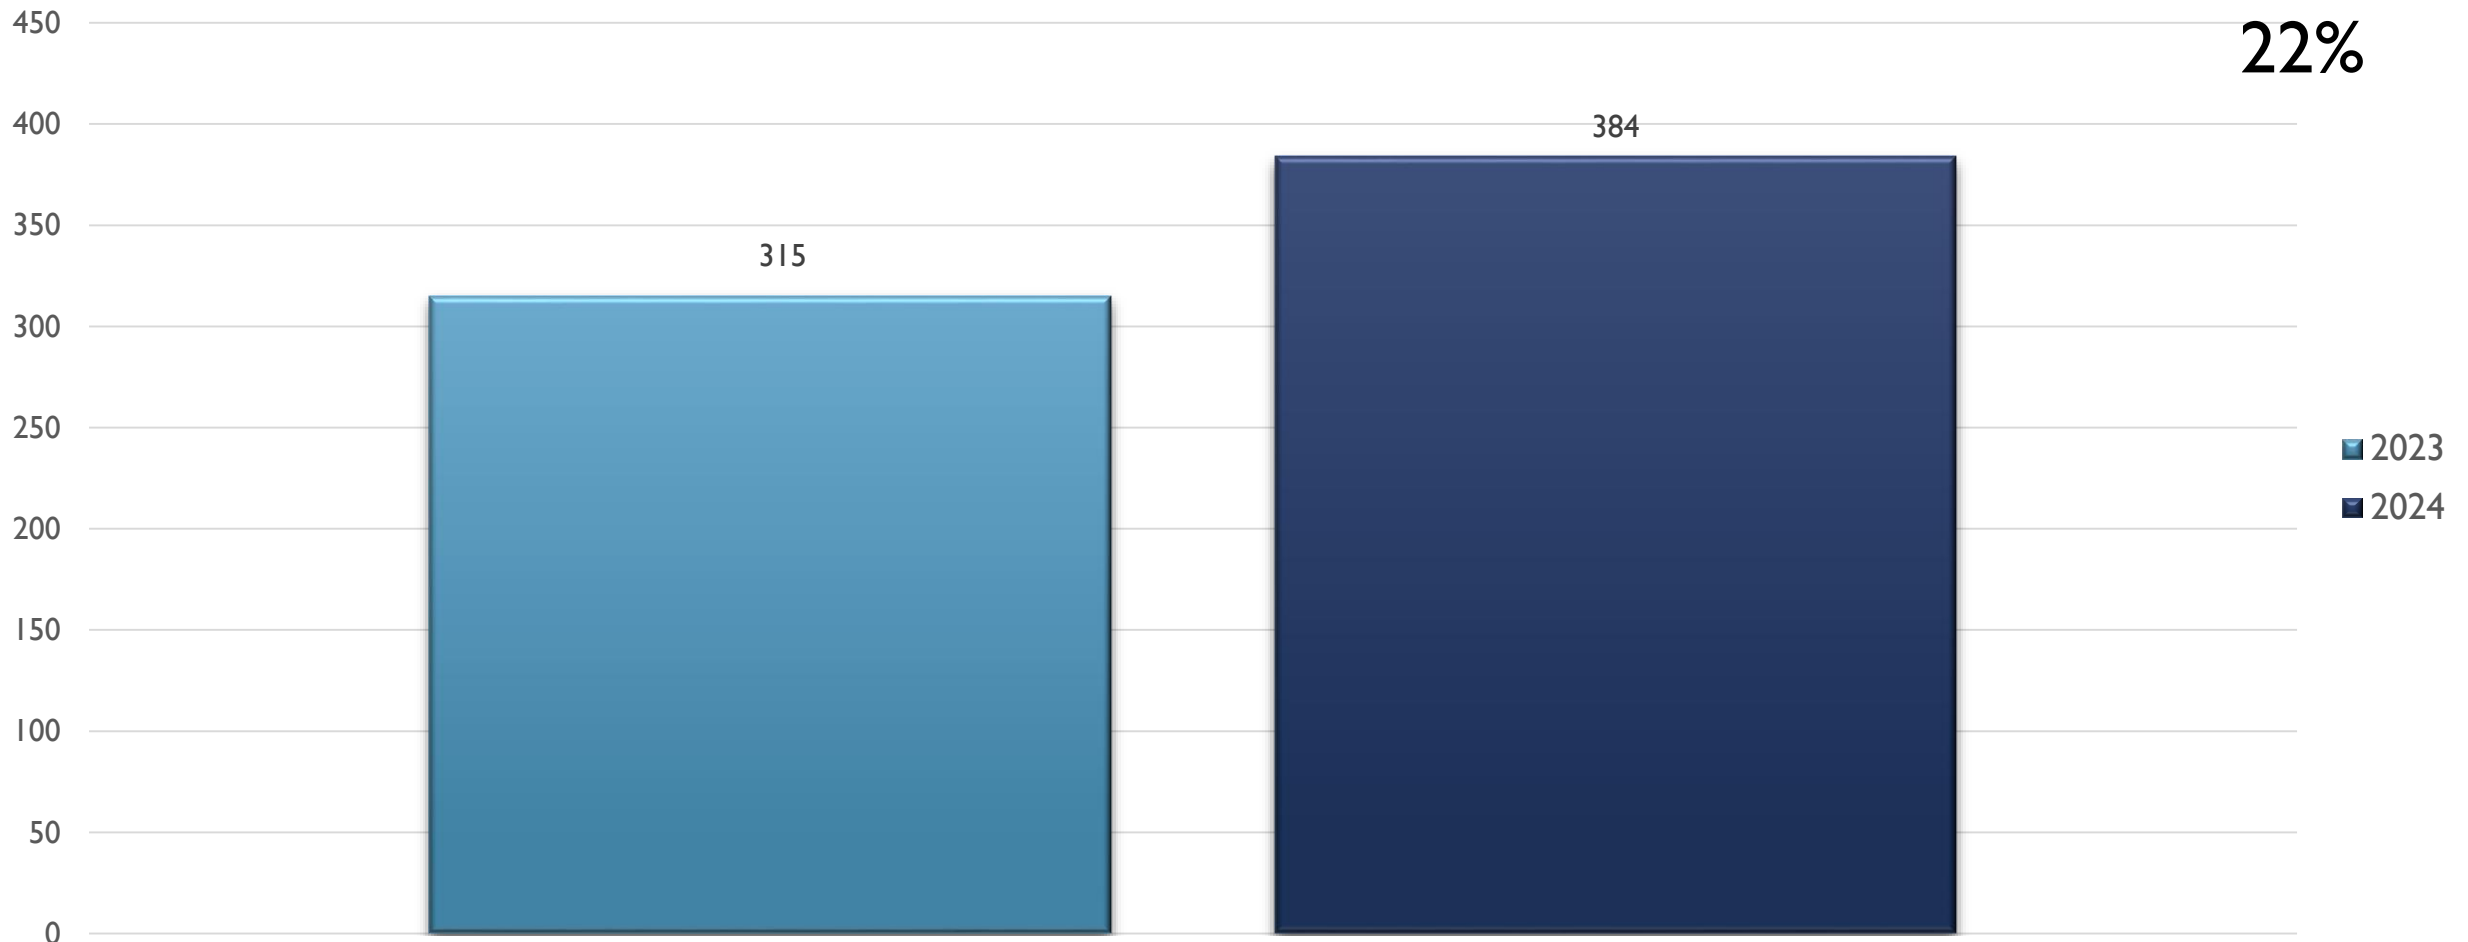

MOTOR VEHICLE THEFT Foothills JAN-MAY