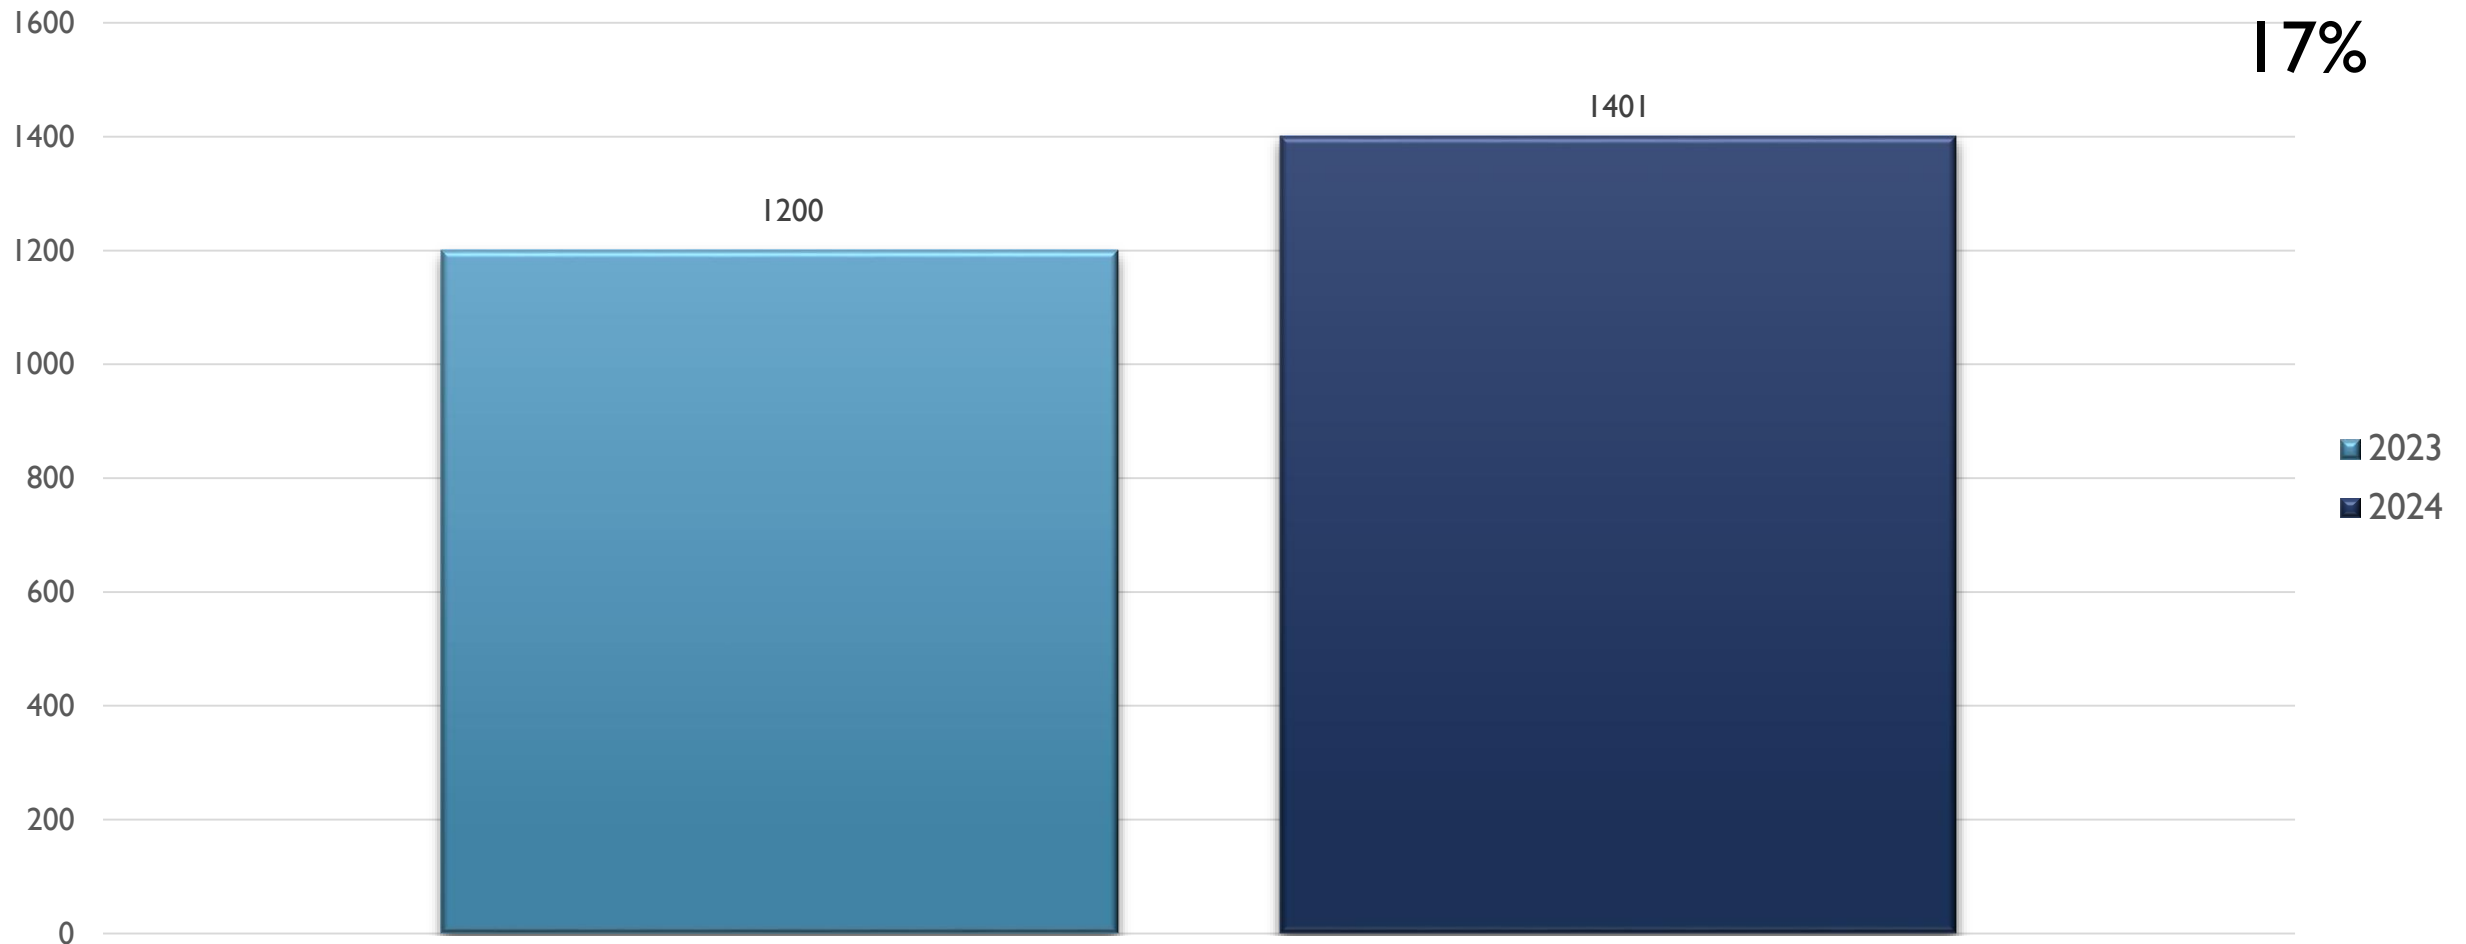

LARCENY/THEFT OFFENSES Foothills JAN-MAY