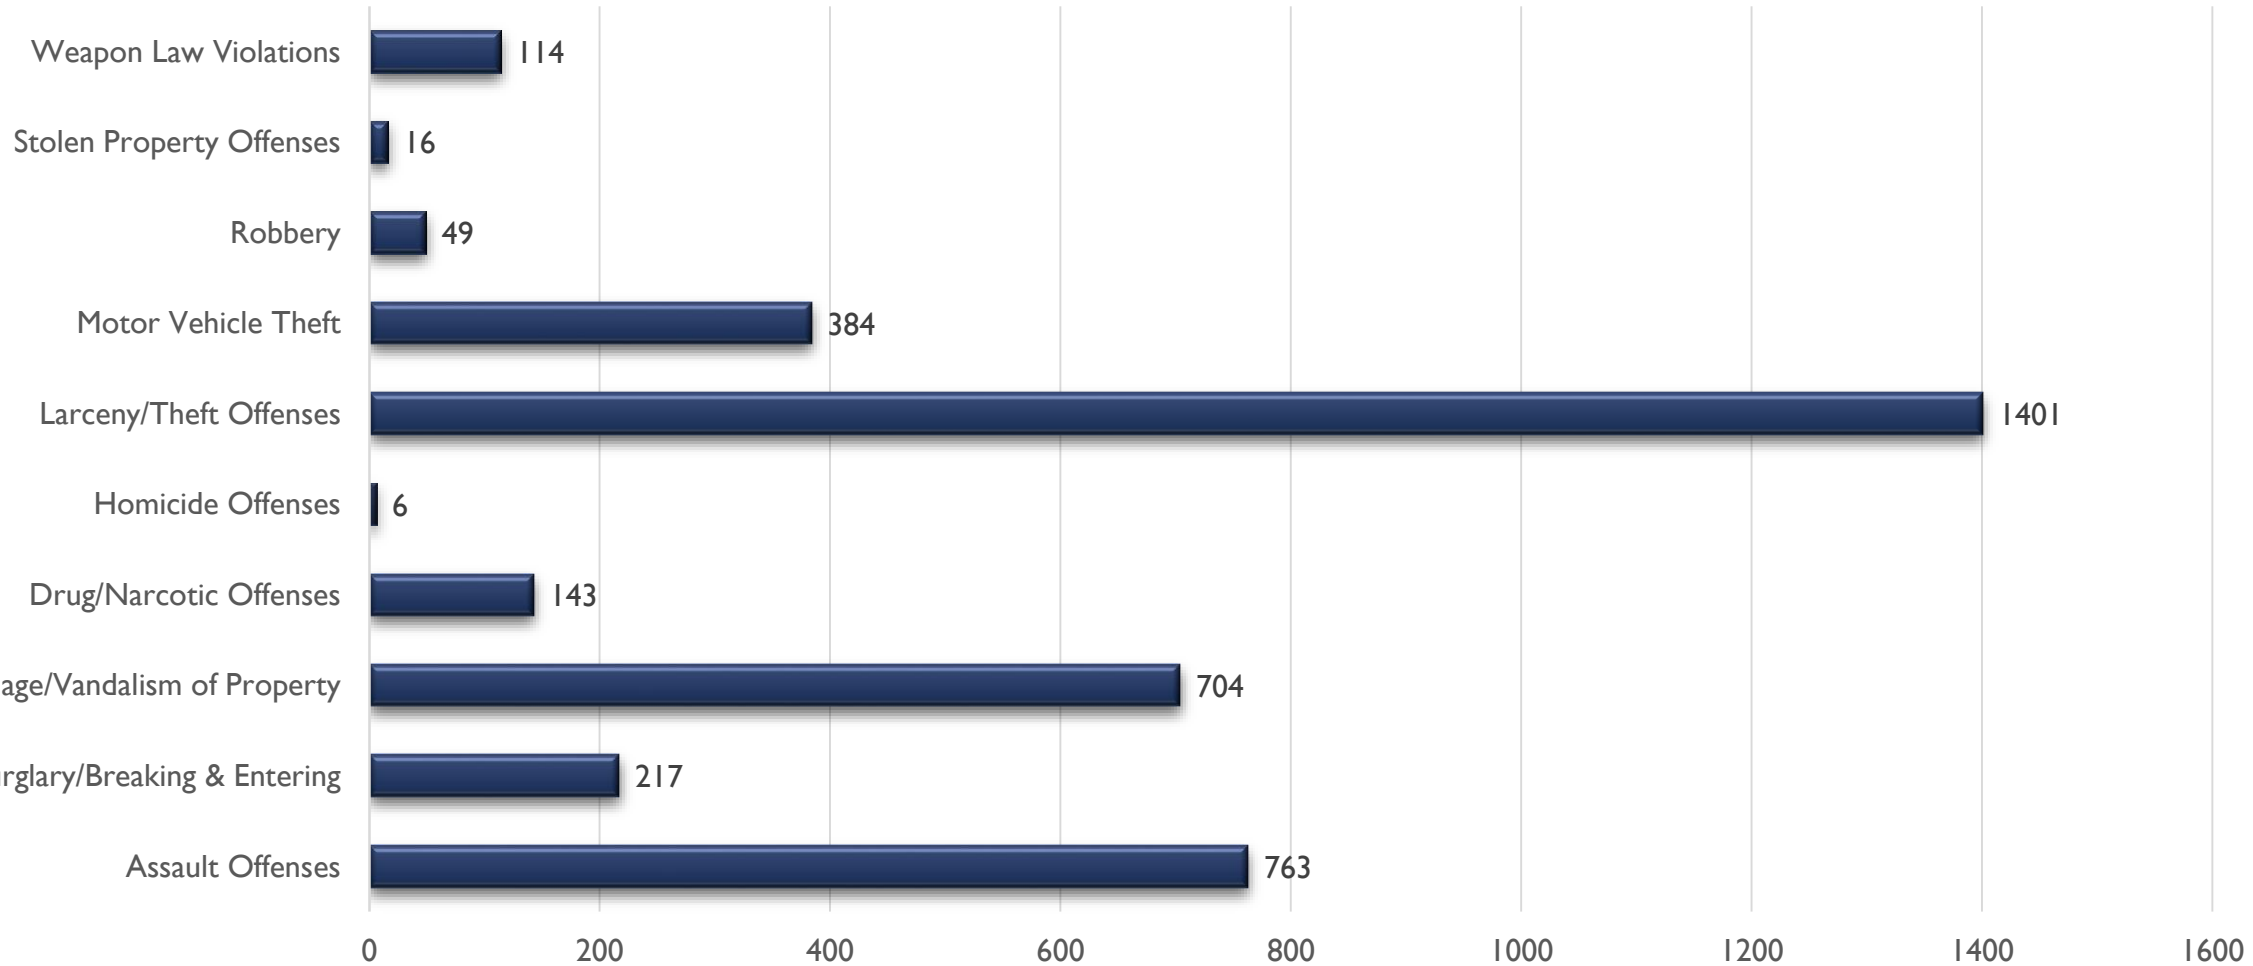

FOOTHILLS AREA COMMAND STATS JAN-MAY 2024