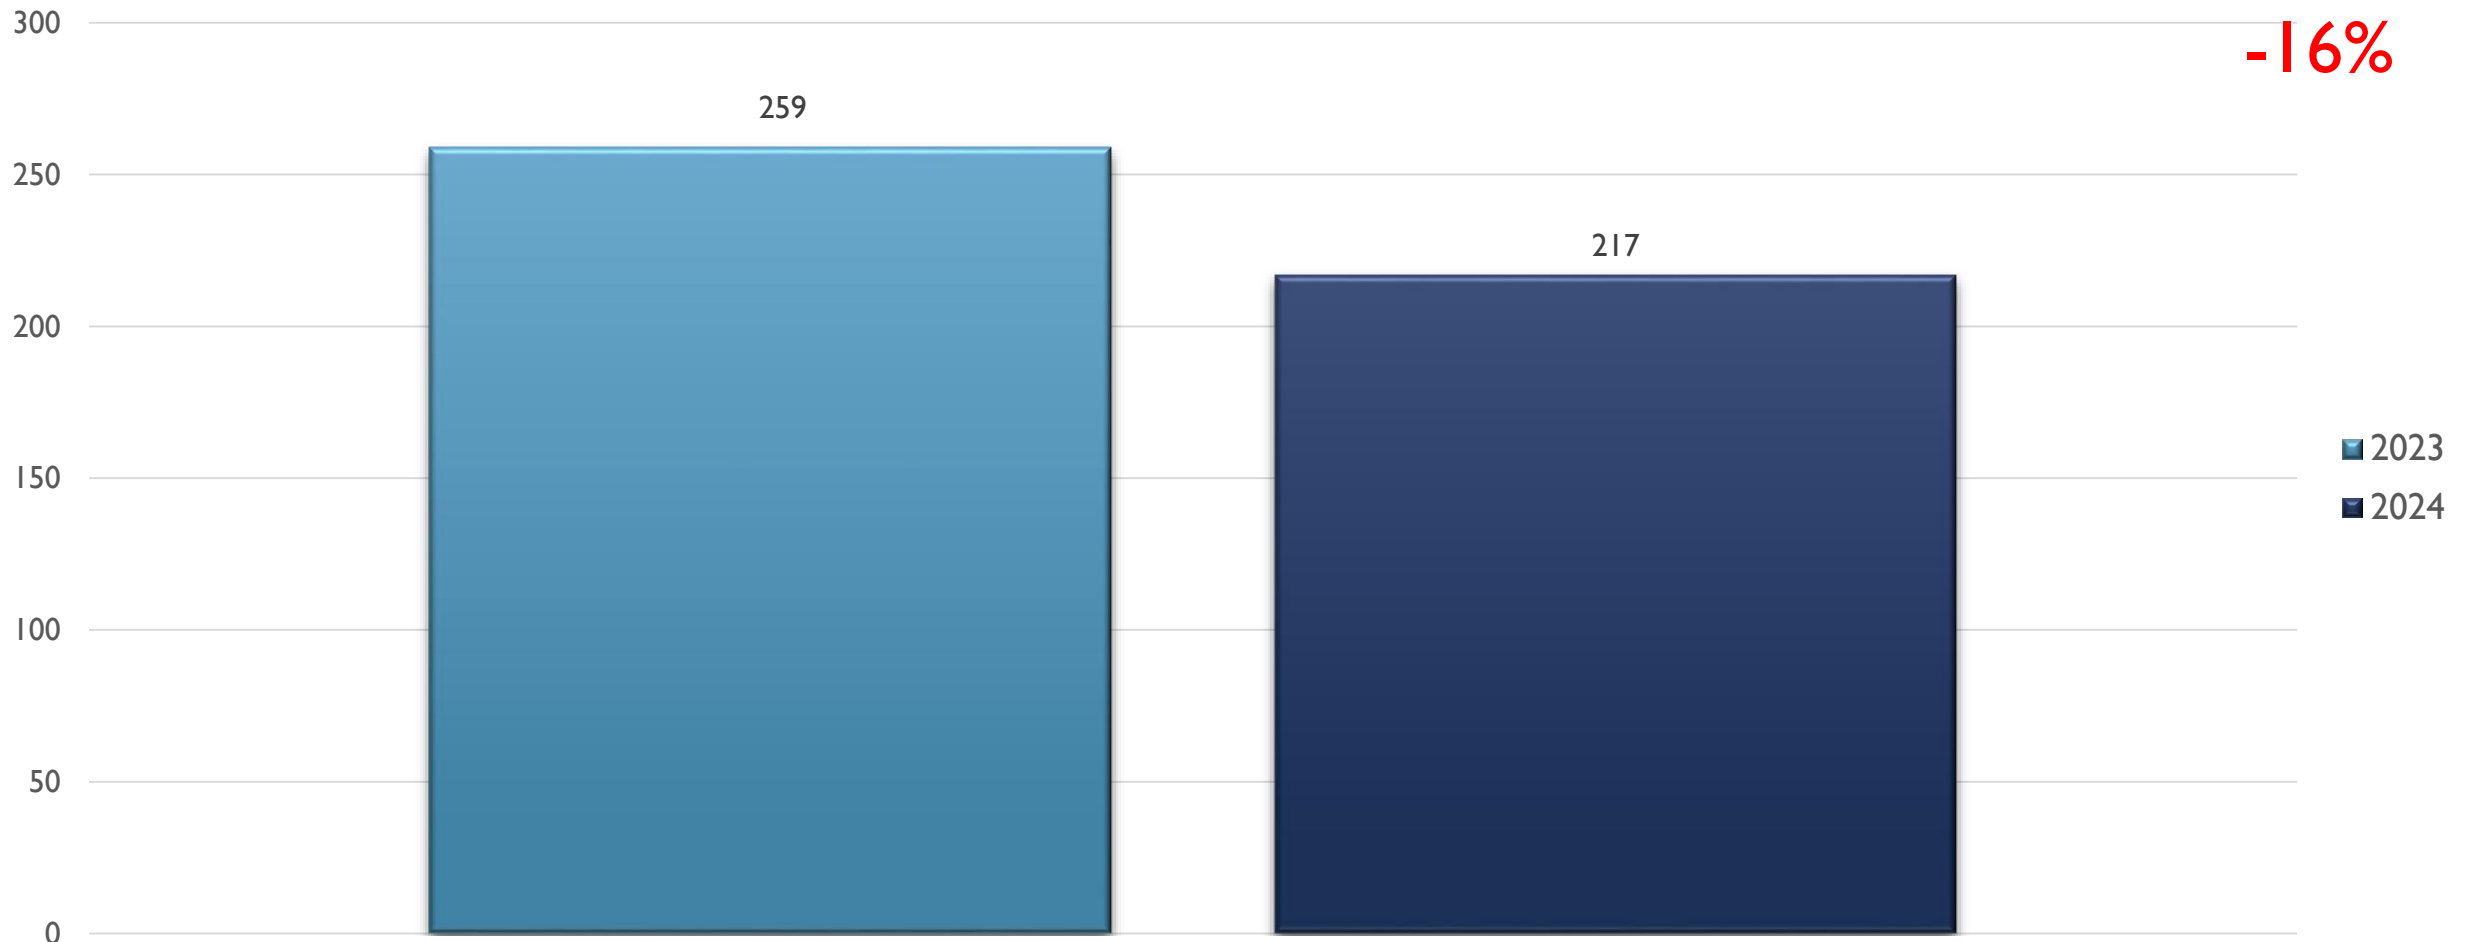

BURGLARY/BREAKING & ENTERING FOOTHILLS JAN-MAY