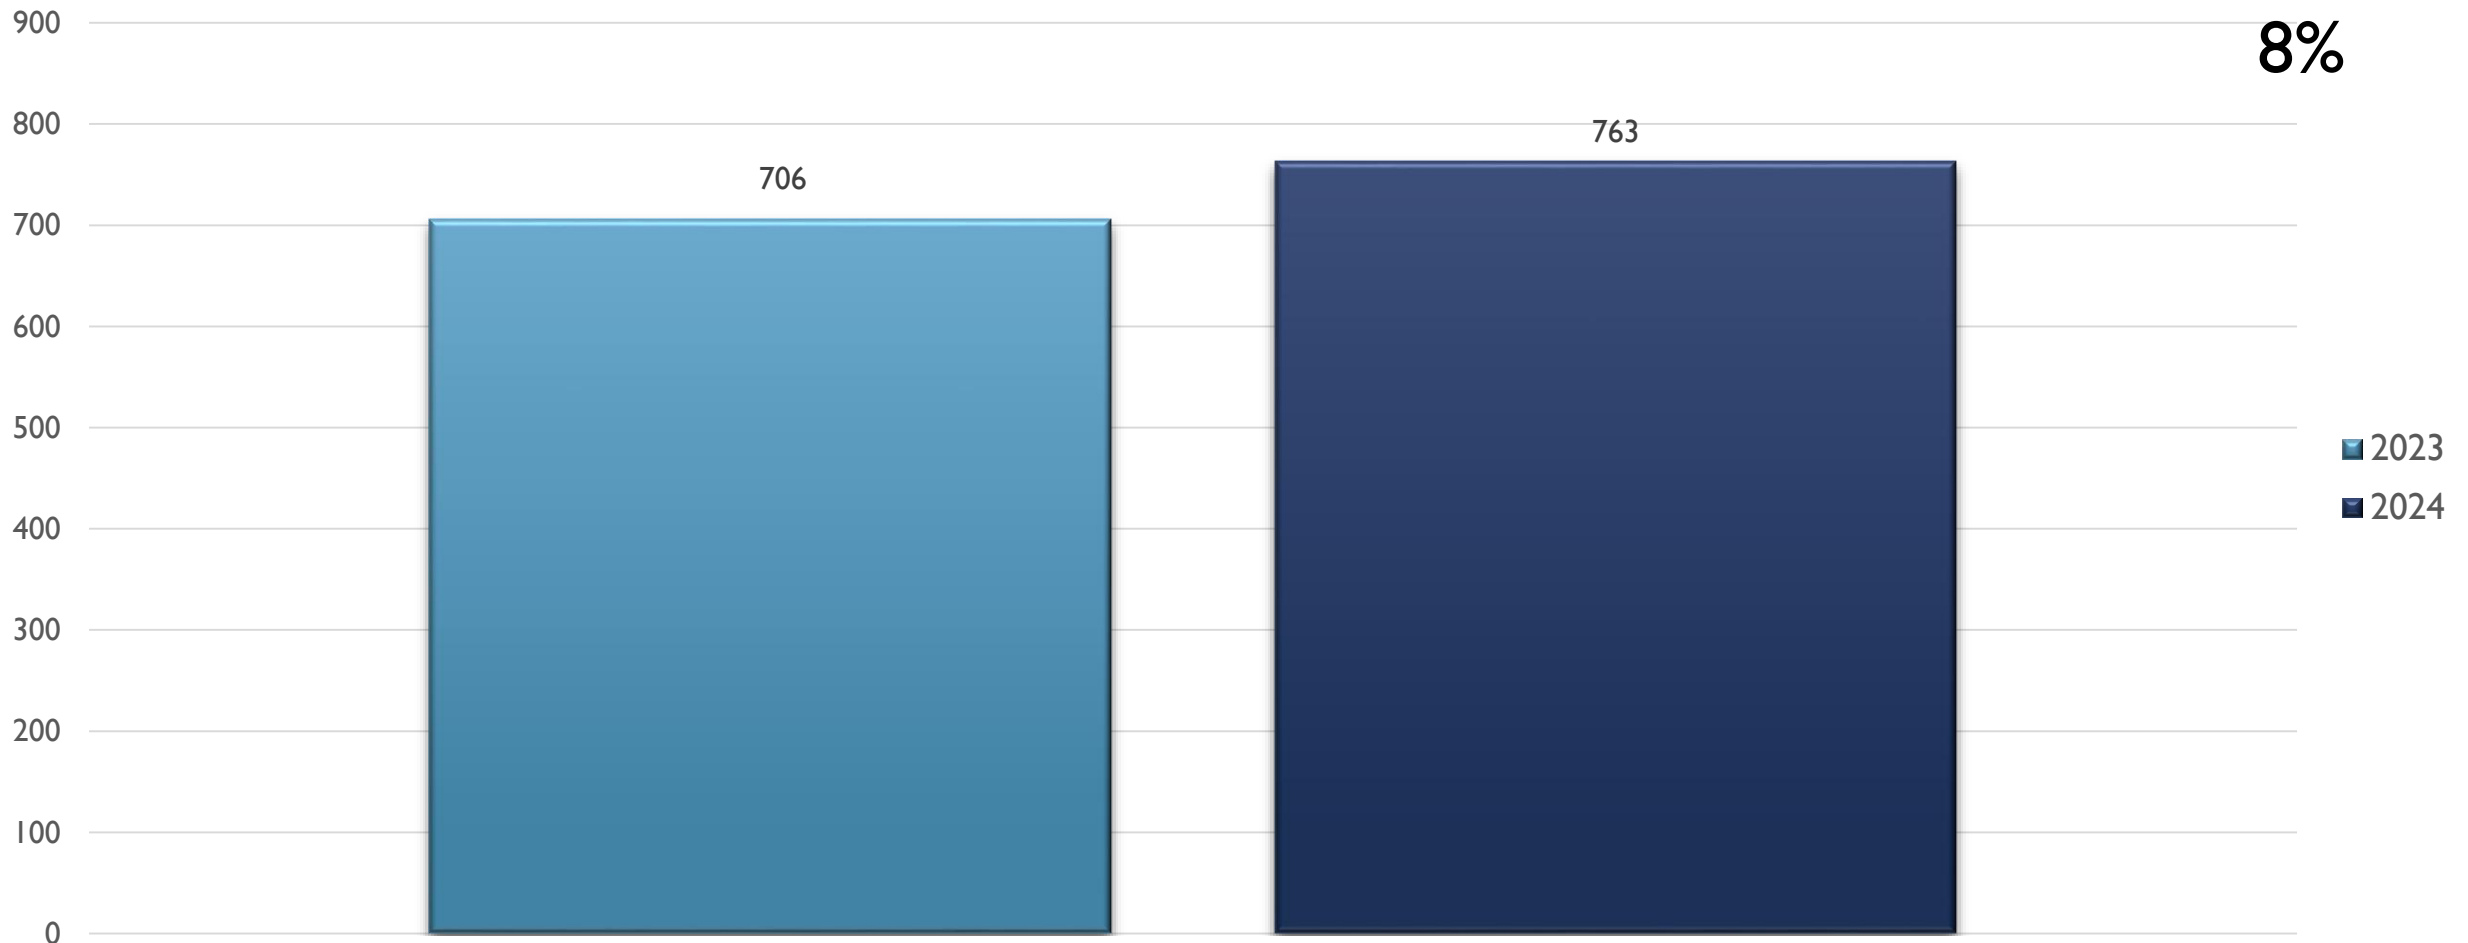

ASSAULT OFFENSES Foothills JAN-MAY