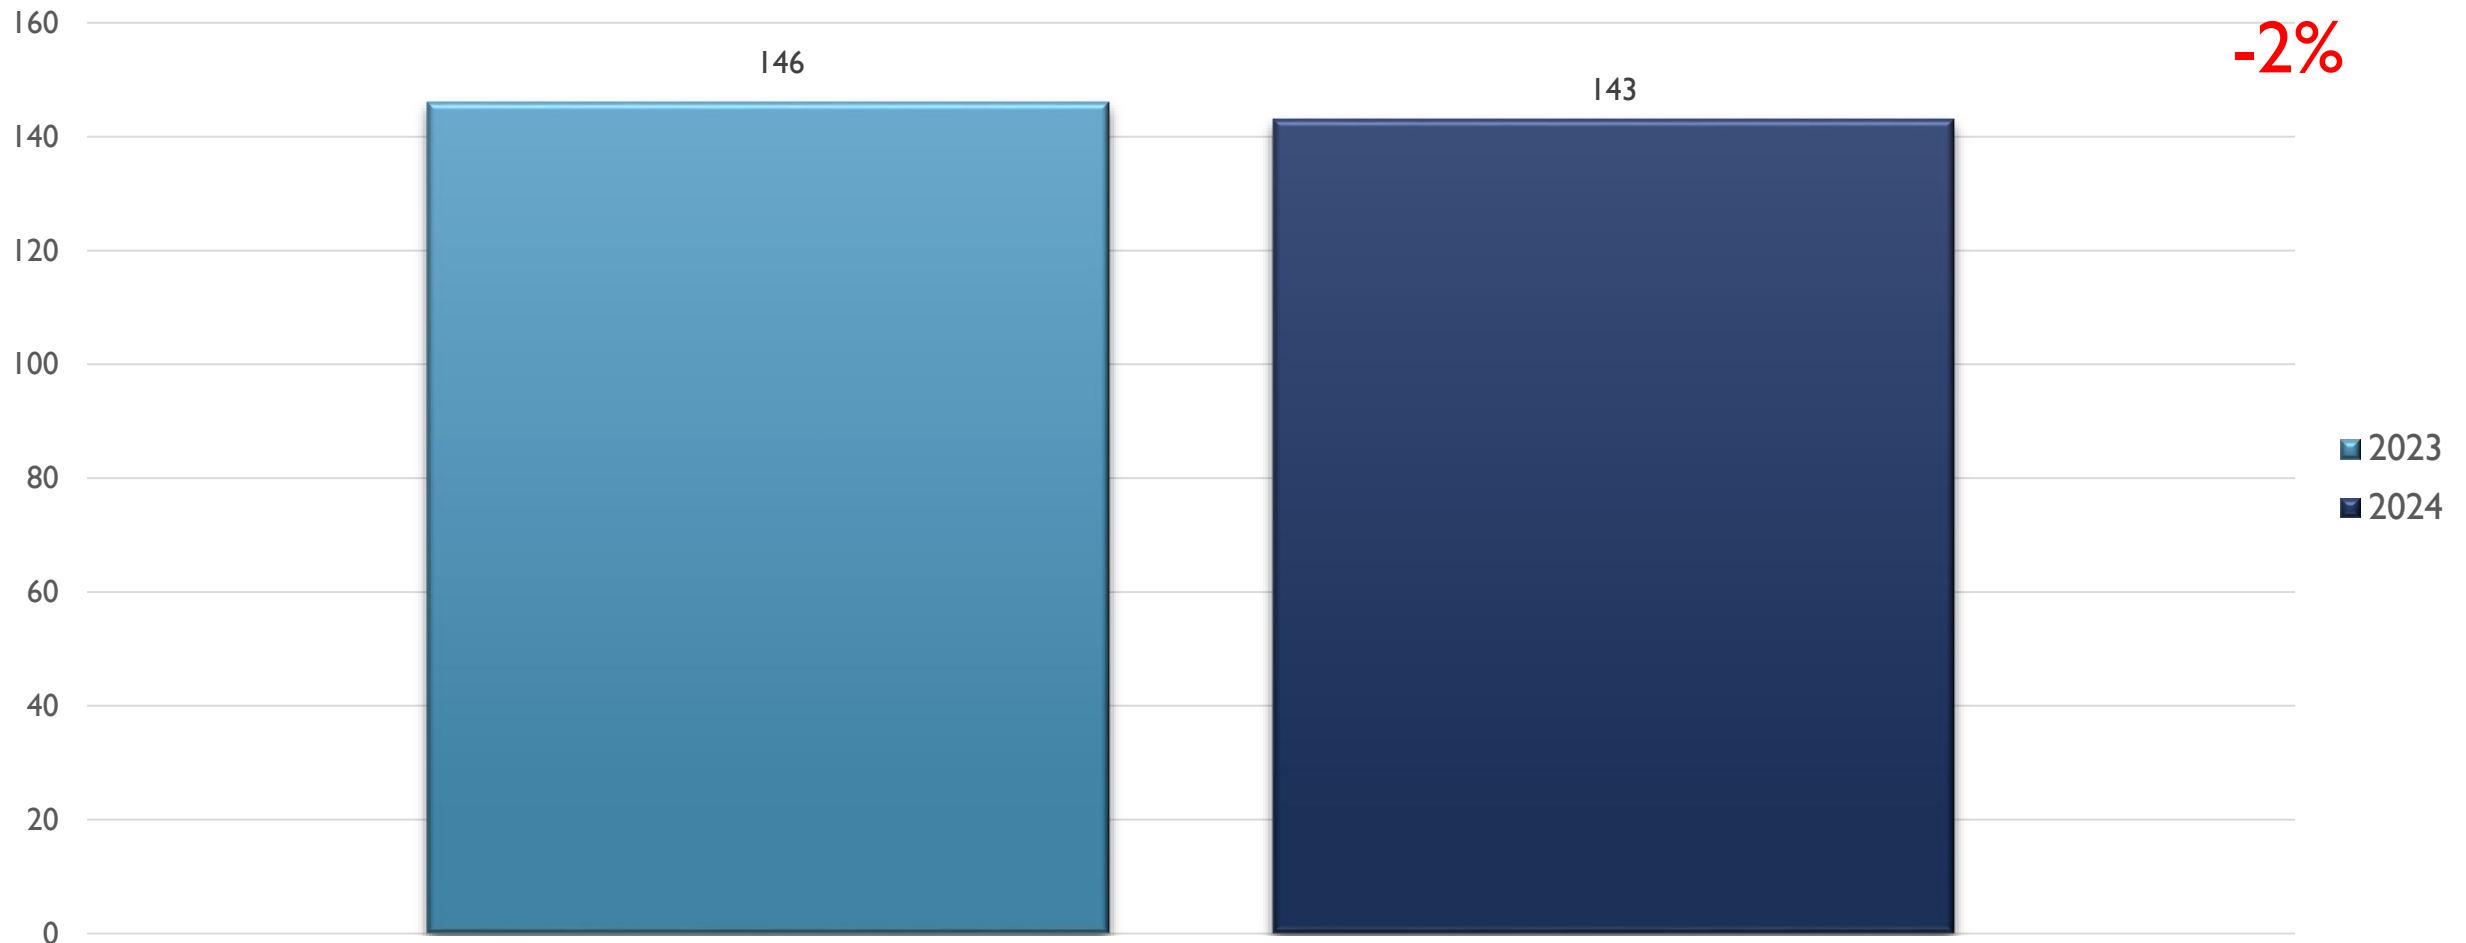

DRUG/NARCOTICS OFFENSES Foothills JAN-MAY