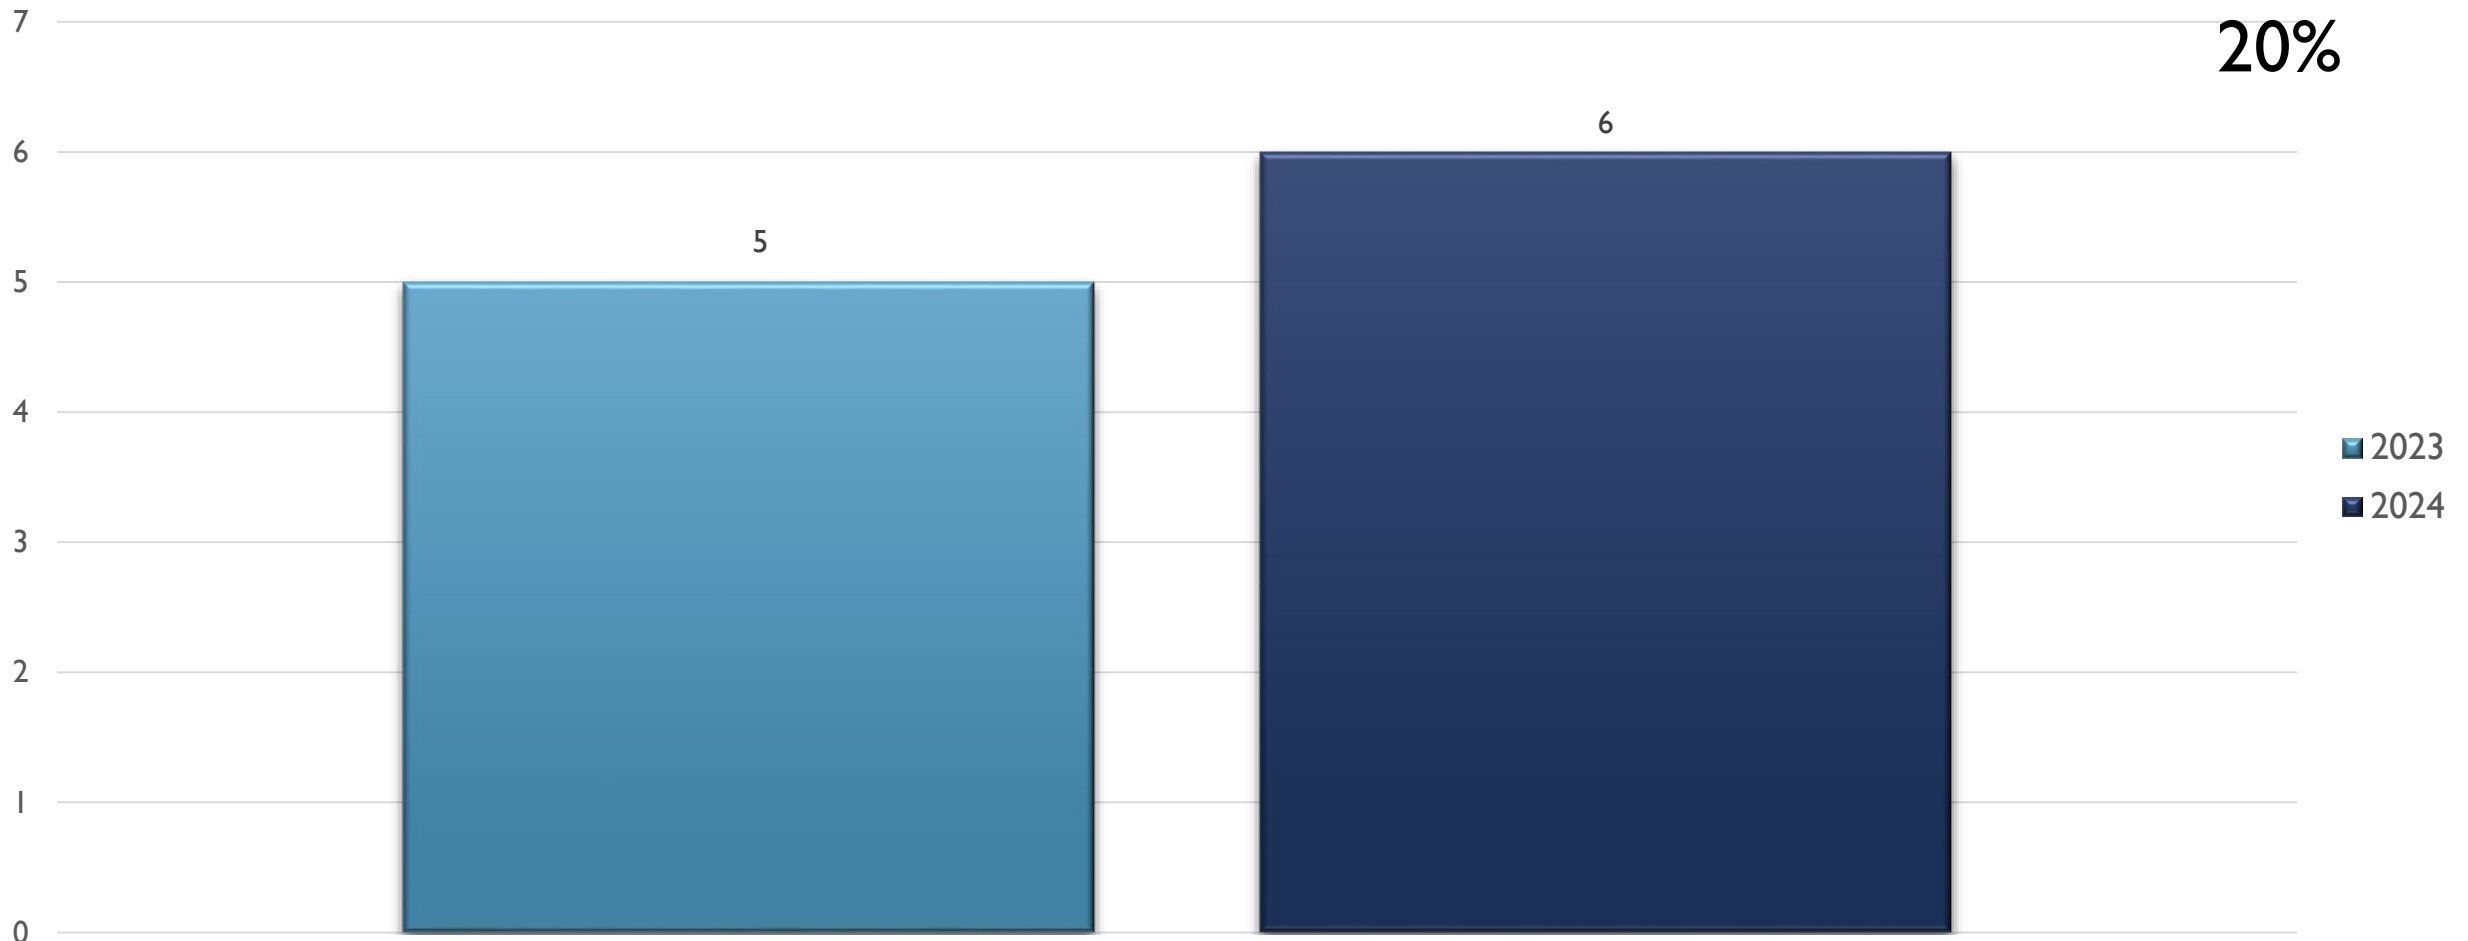

HOMICIDE OFFENSES Foothills JAN-MAY