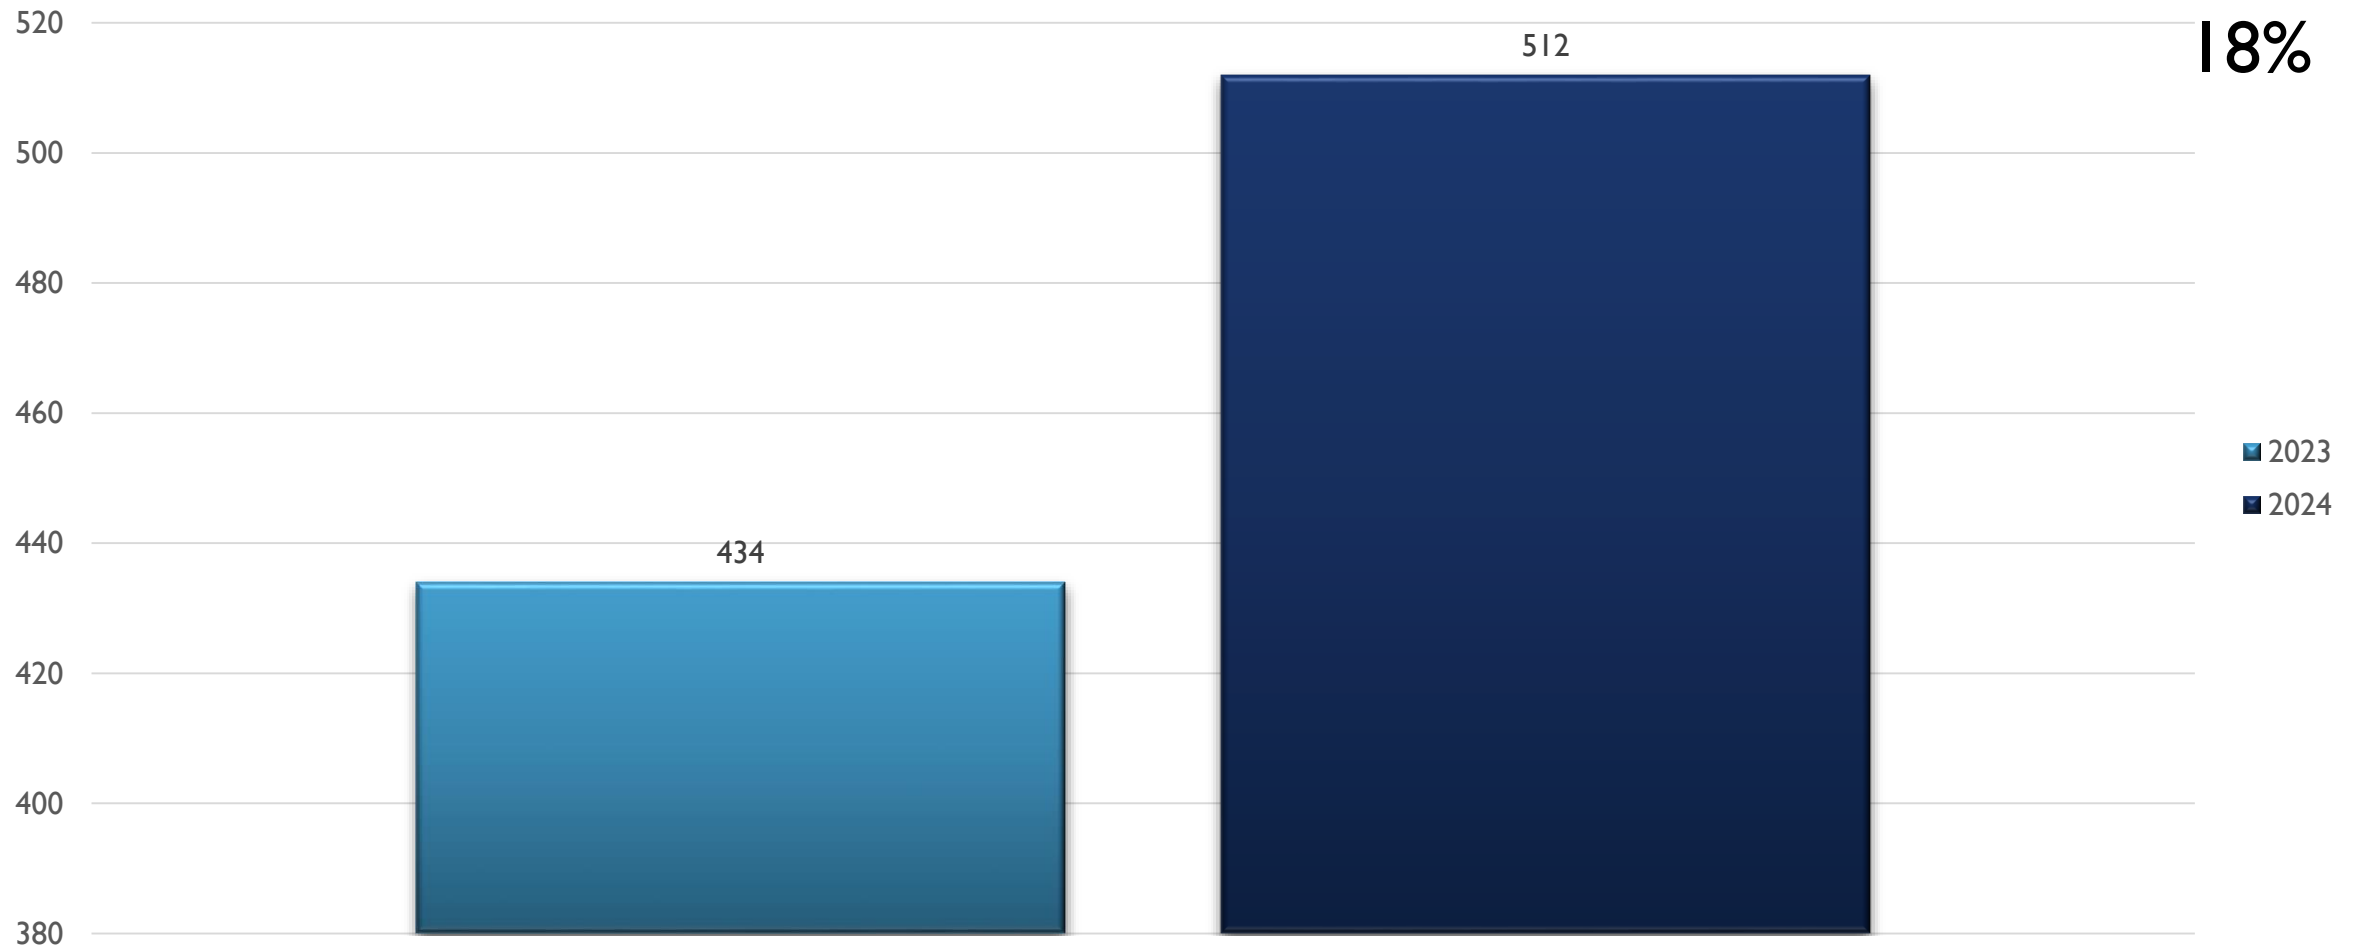

MOTOR VEHICLE THEFT Foothills JAN-JUL