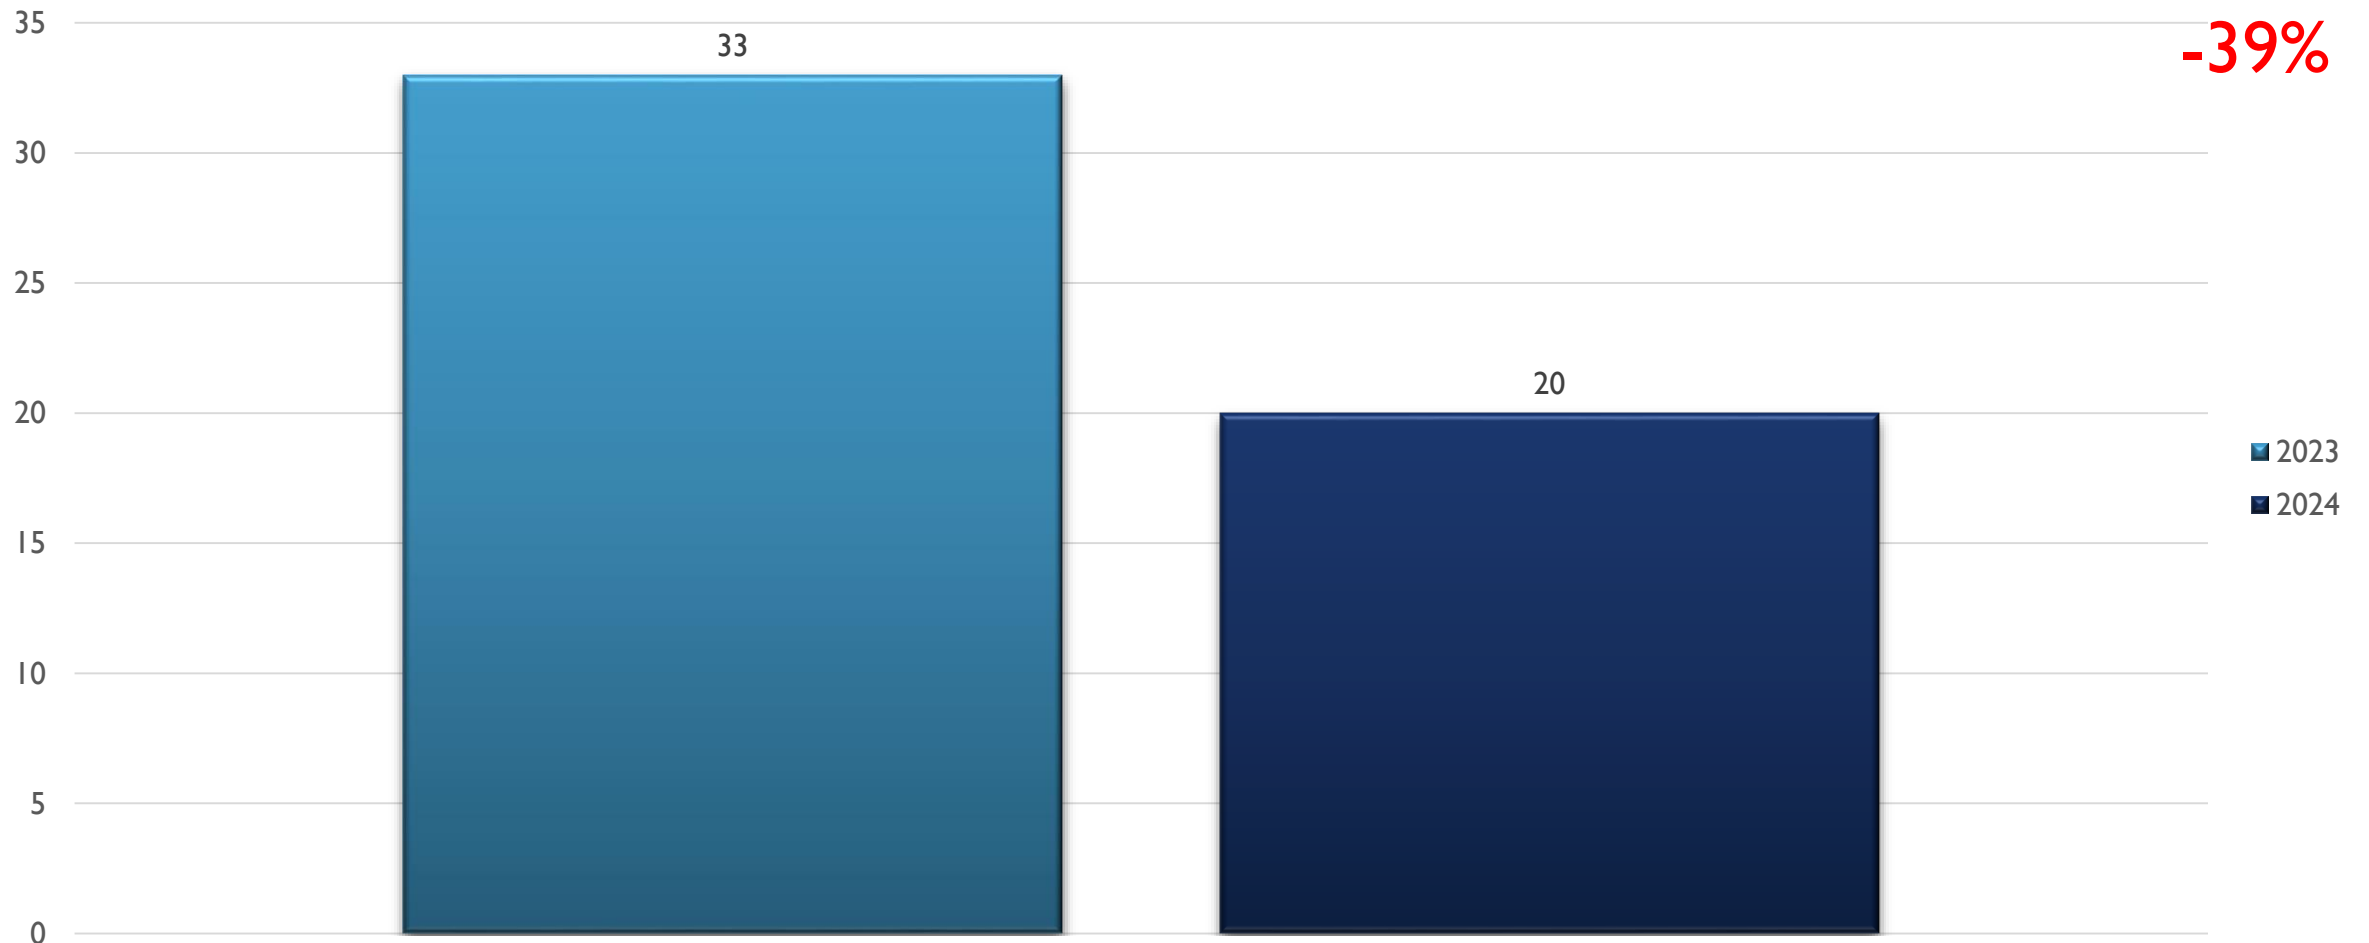

STOLEN PROPERTY OFFENSES Foothills JAN-JUL