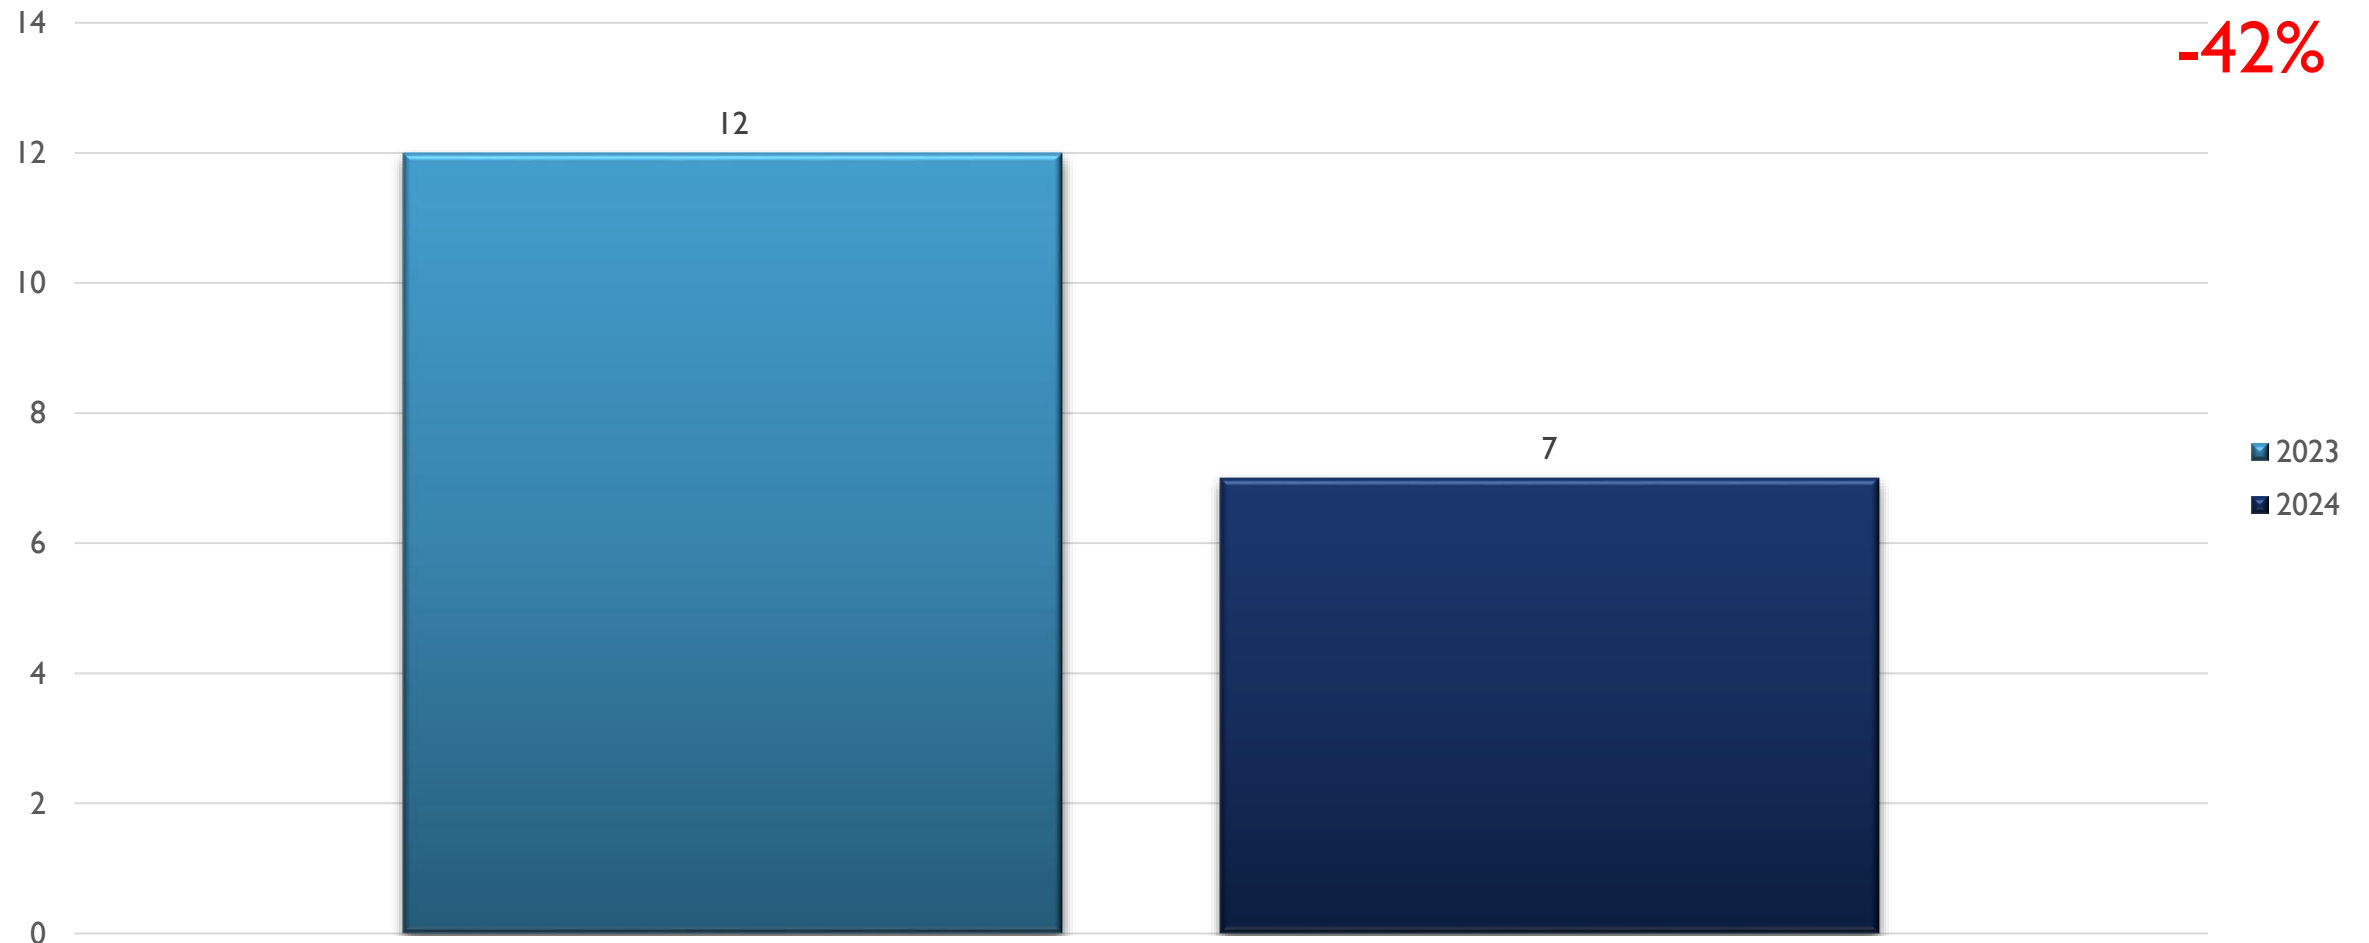

HOMICIDE OFFENSES Foothills JAN-JUL