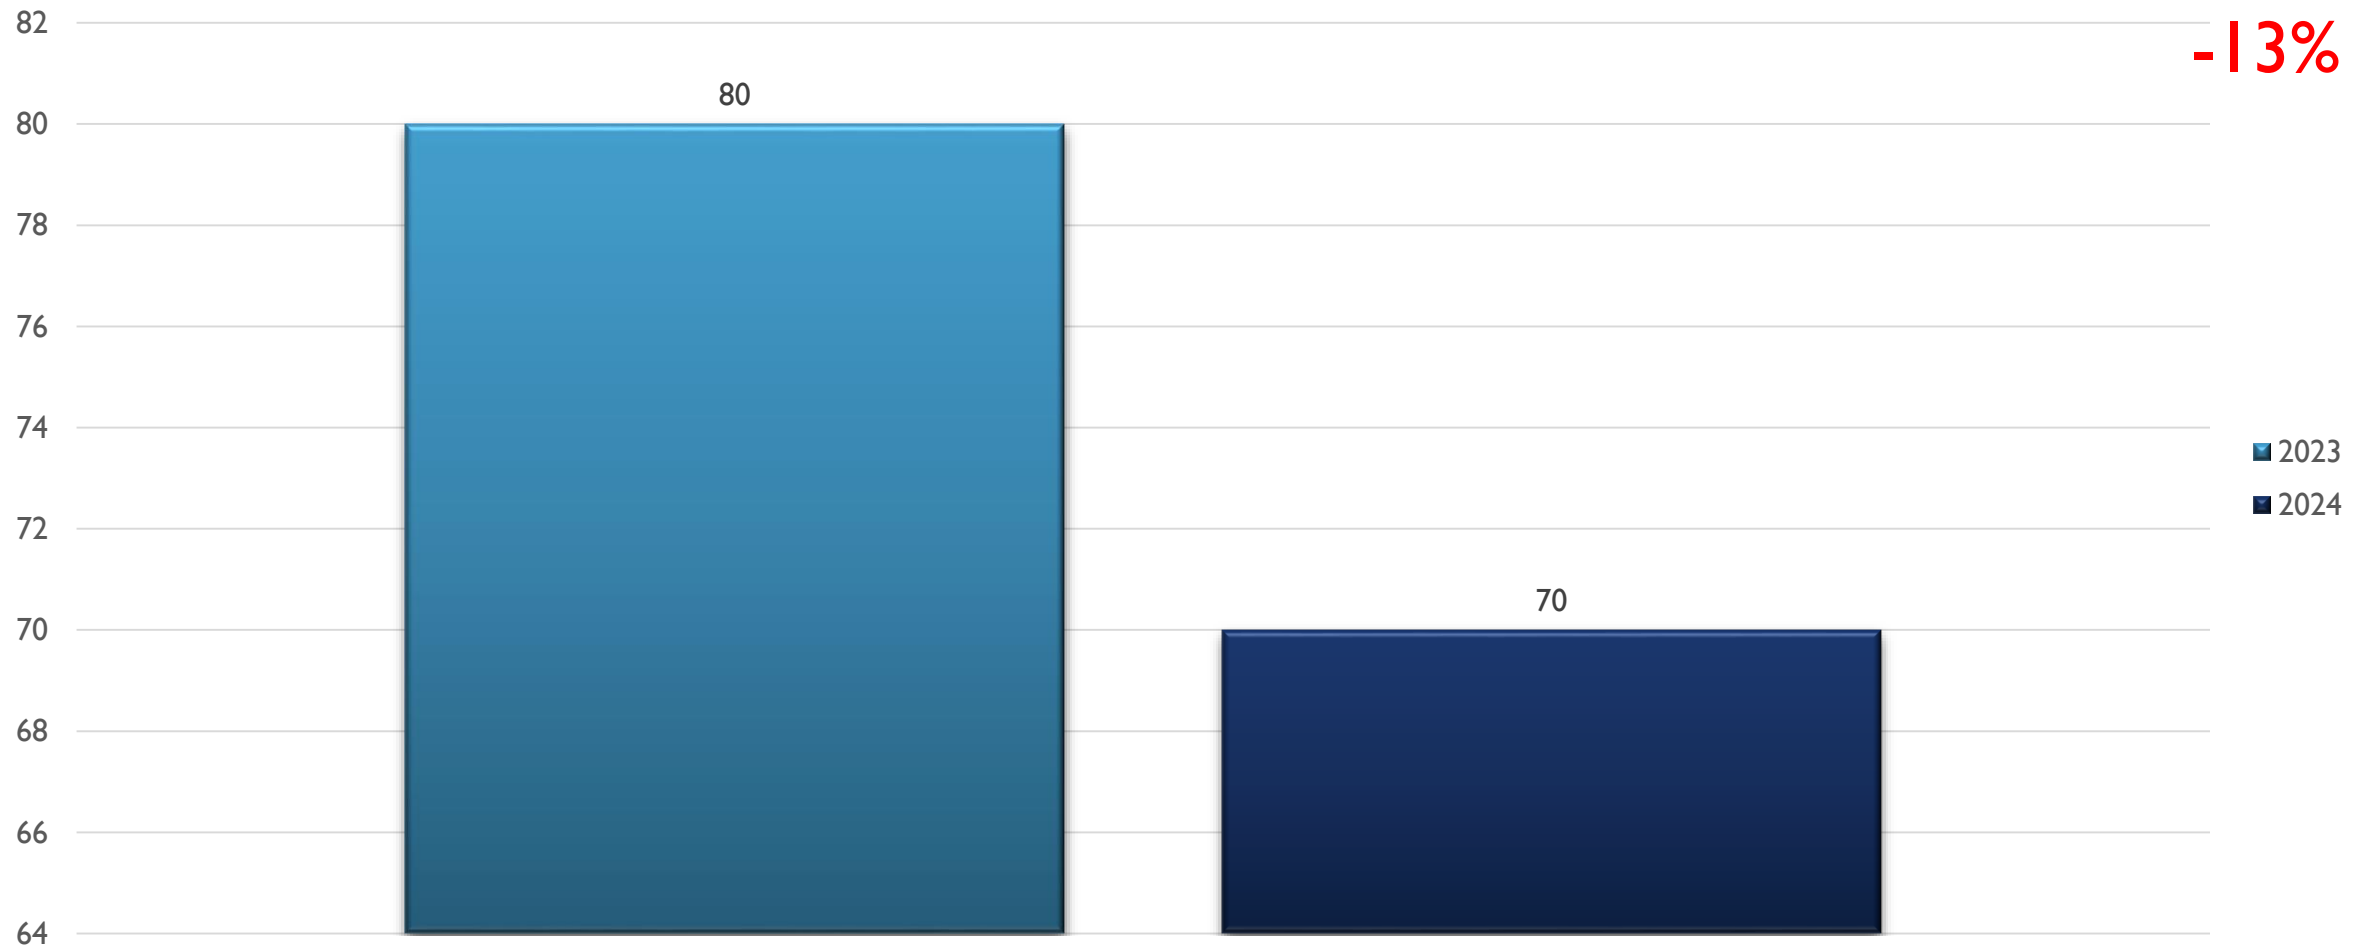

ROBBERY FOOTHILLS JAN-JUL