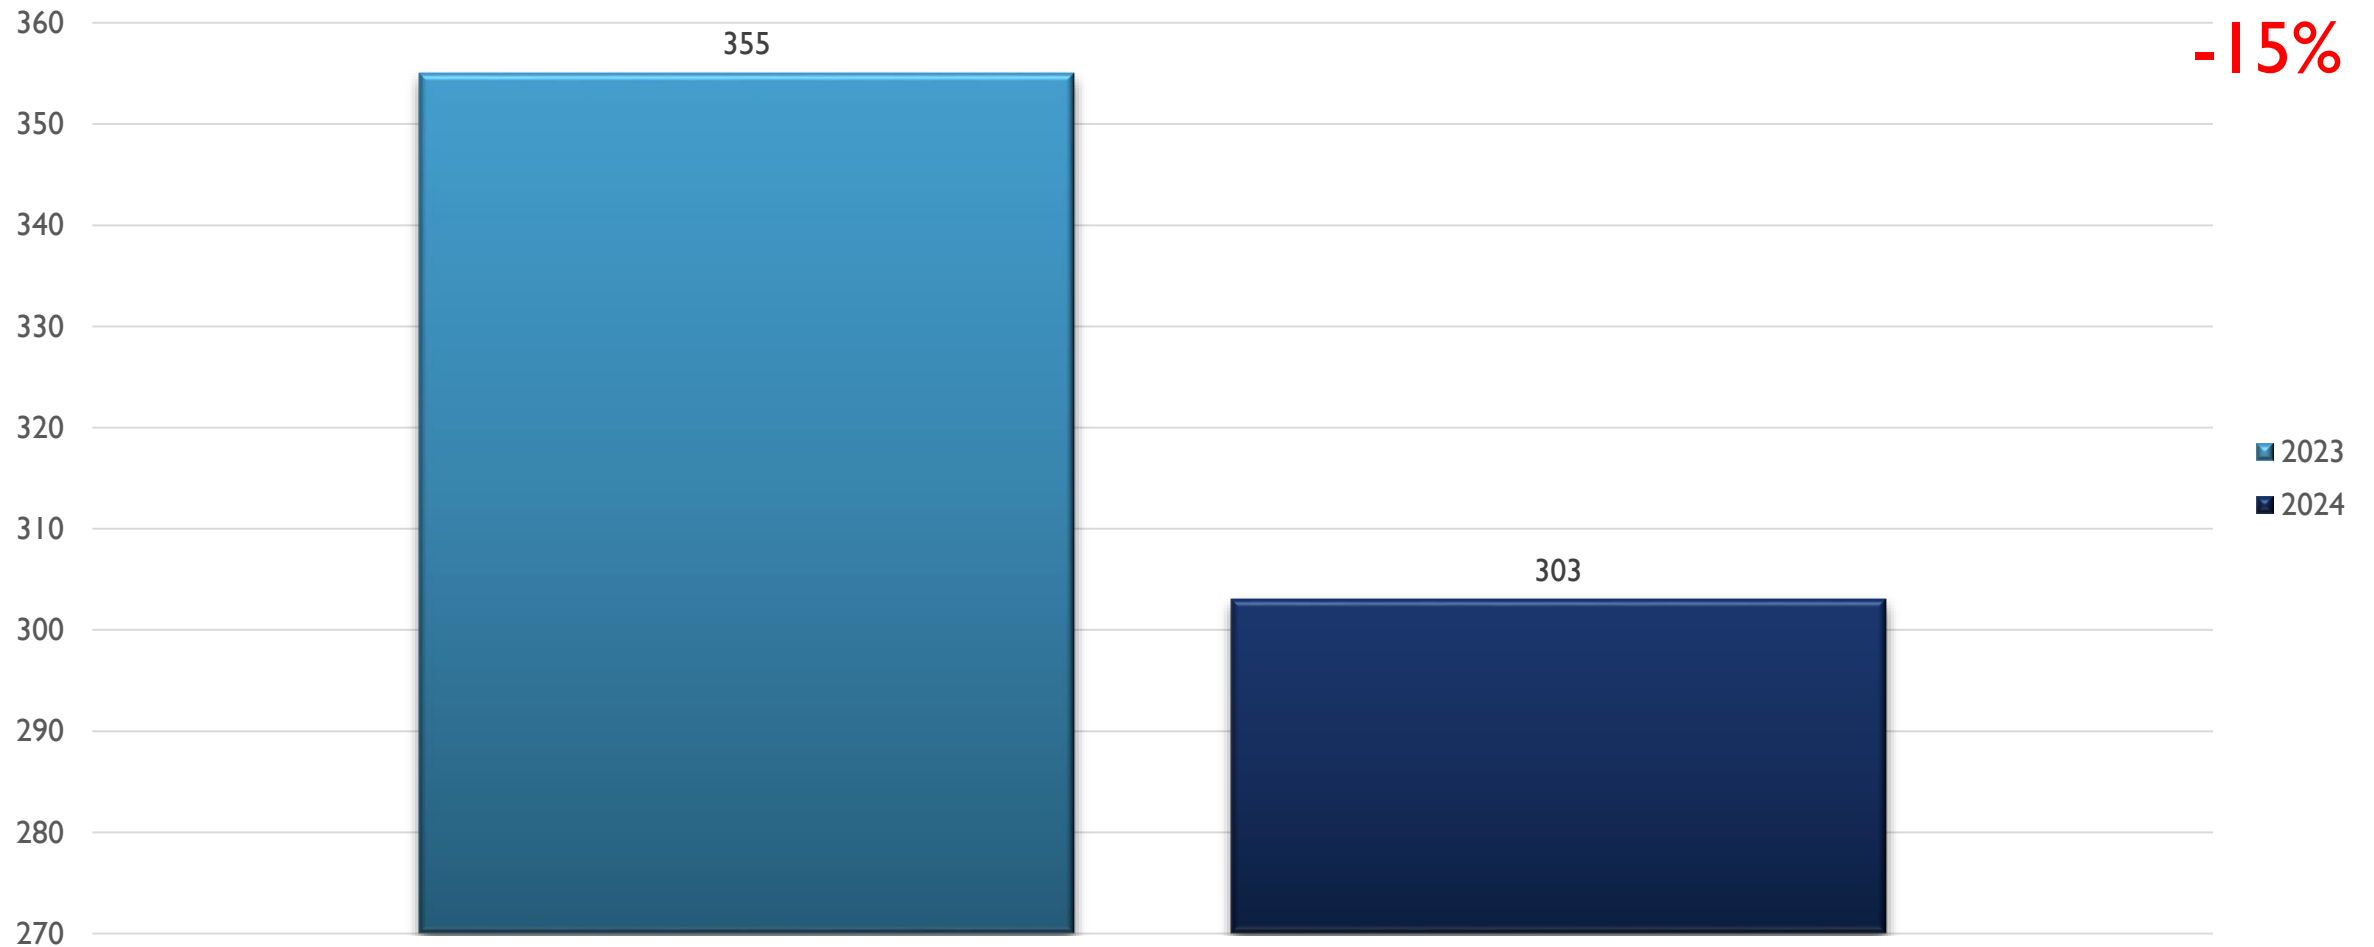

BURGLARY/BREAKING & ENTERING FOOTHILLS JAN-JUL