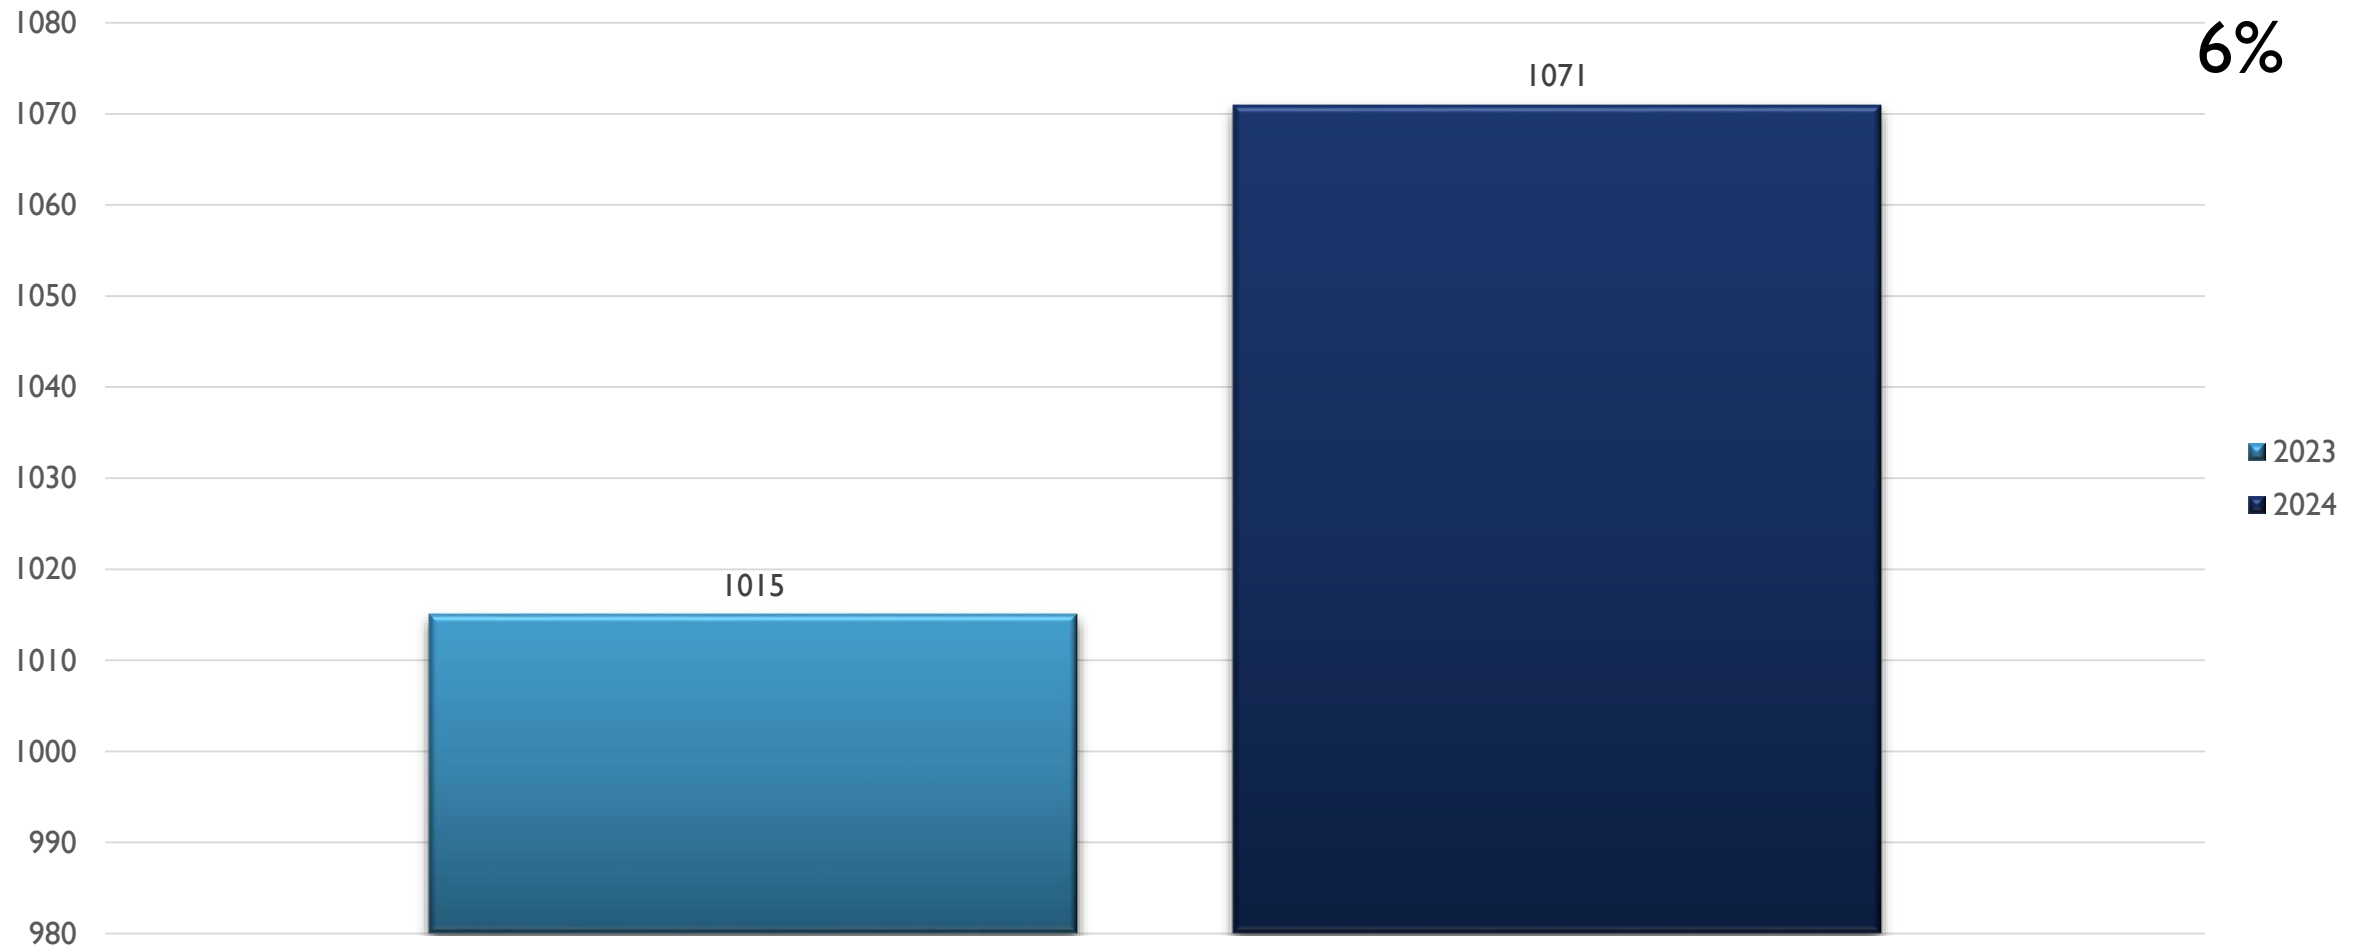

ASSAULT OFFENSES Foothills JAN-JUL