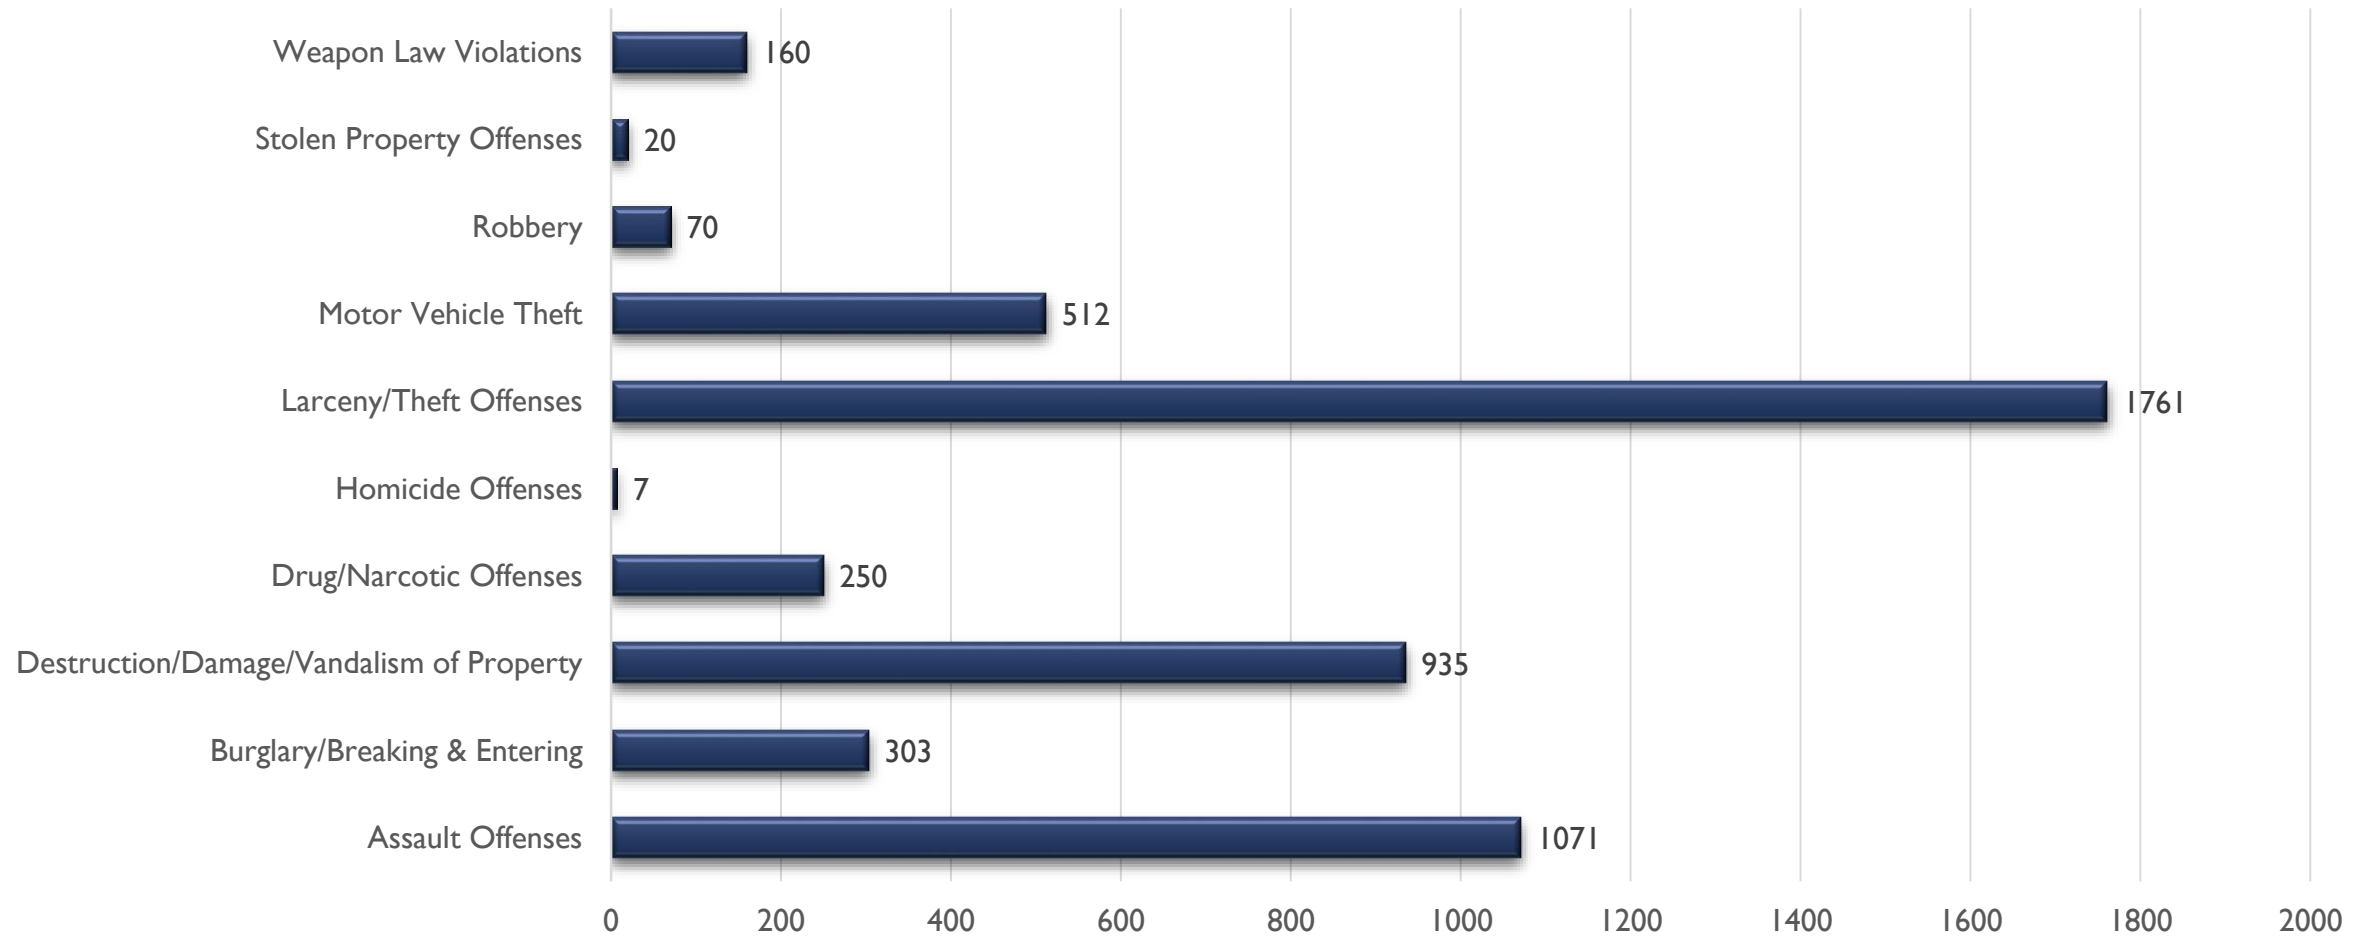

FOOTHILLS AREA COMMAND STATS JAN-JUL 2024