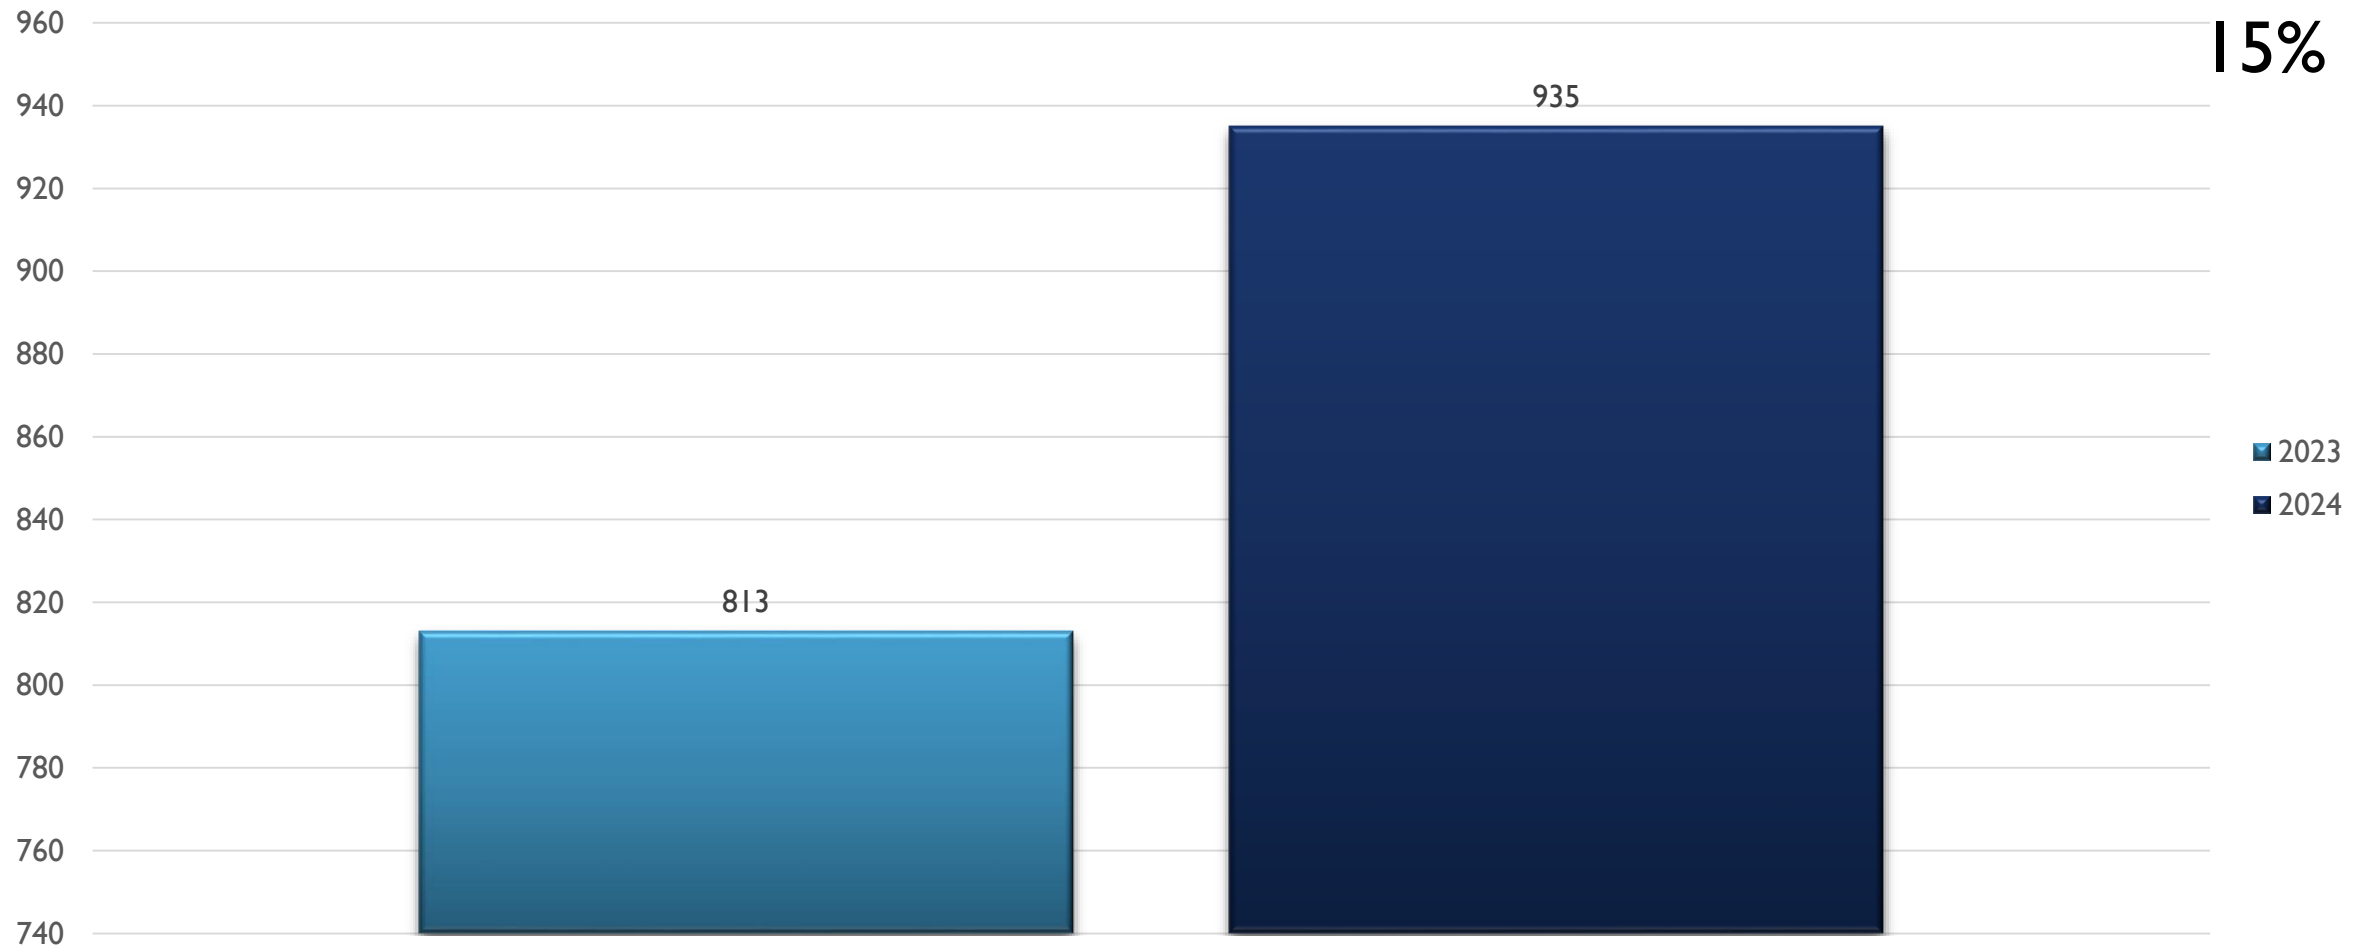

DESTRUCTION/DAMAGE/VANDALISM OF PROPERTY FOOTHILLS JAN-JUL