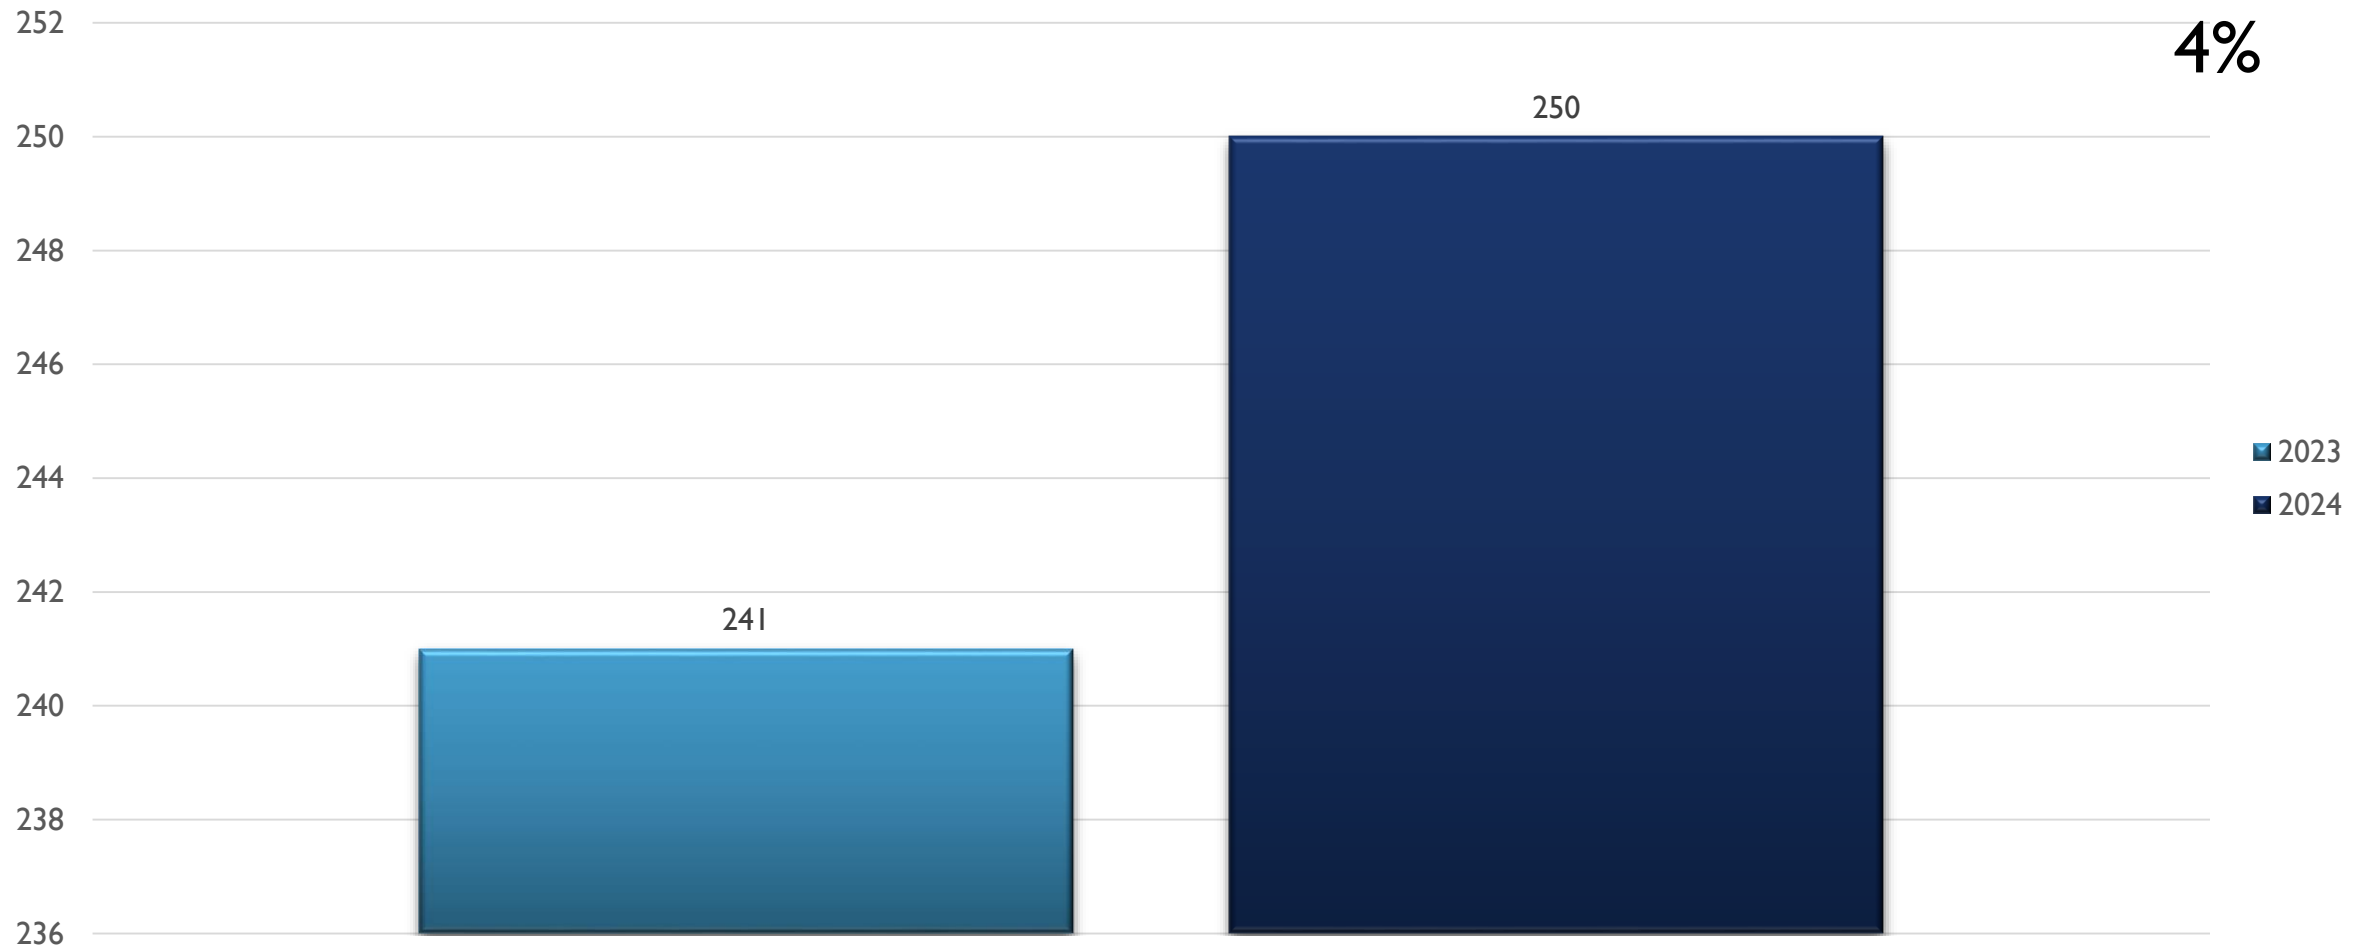

DRUG/NARCOTICS OFFENSES Foothills JAN-JUL