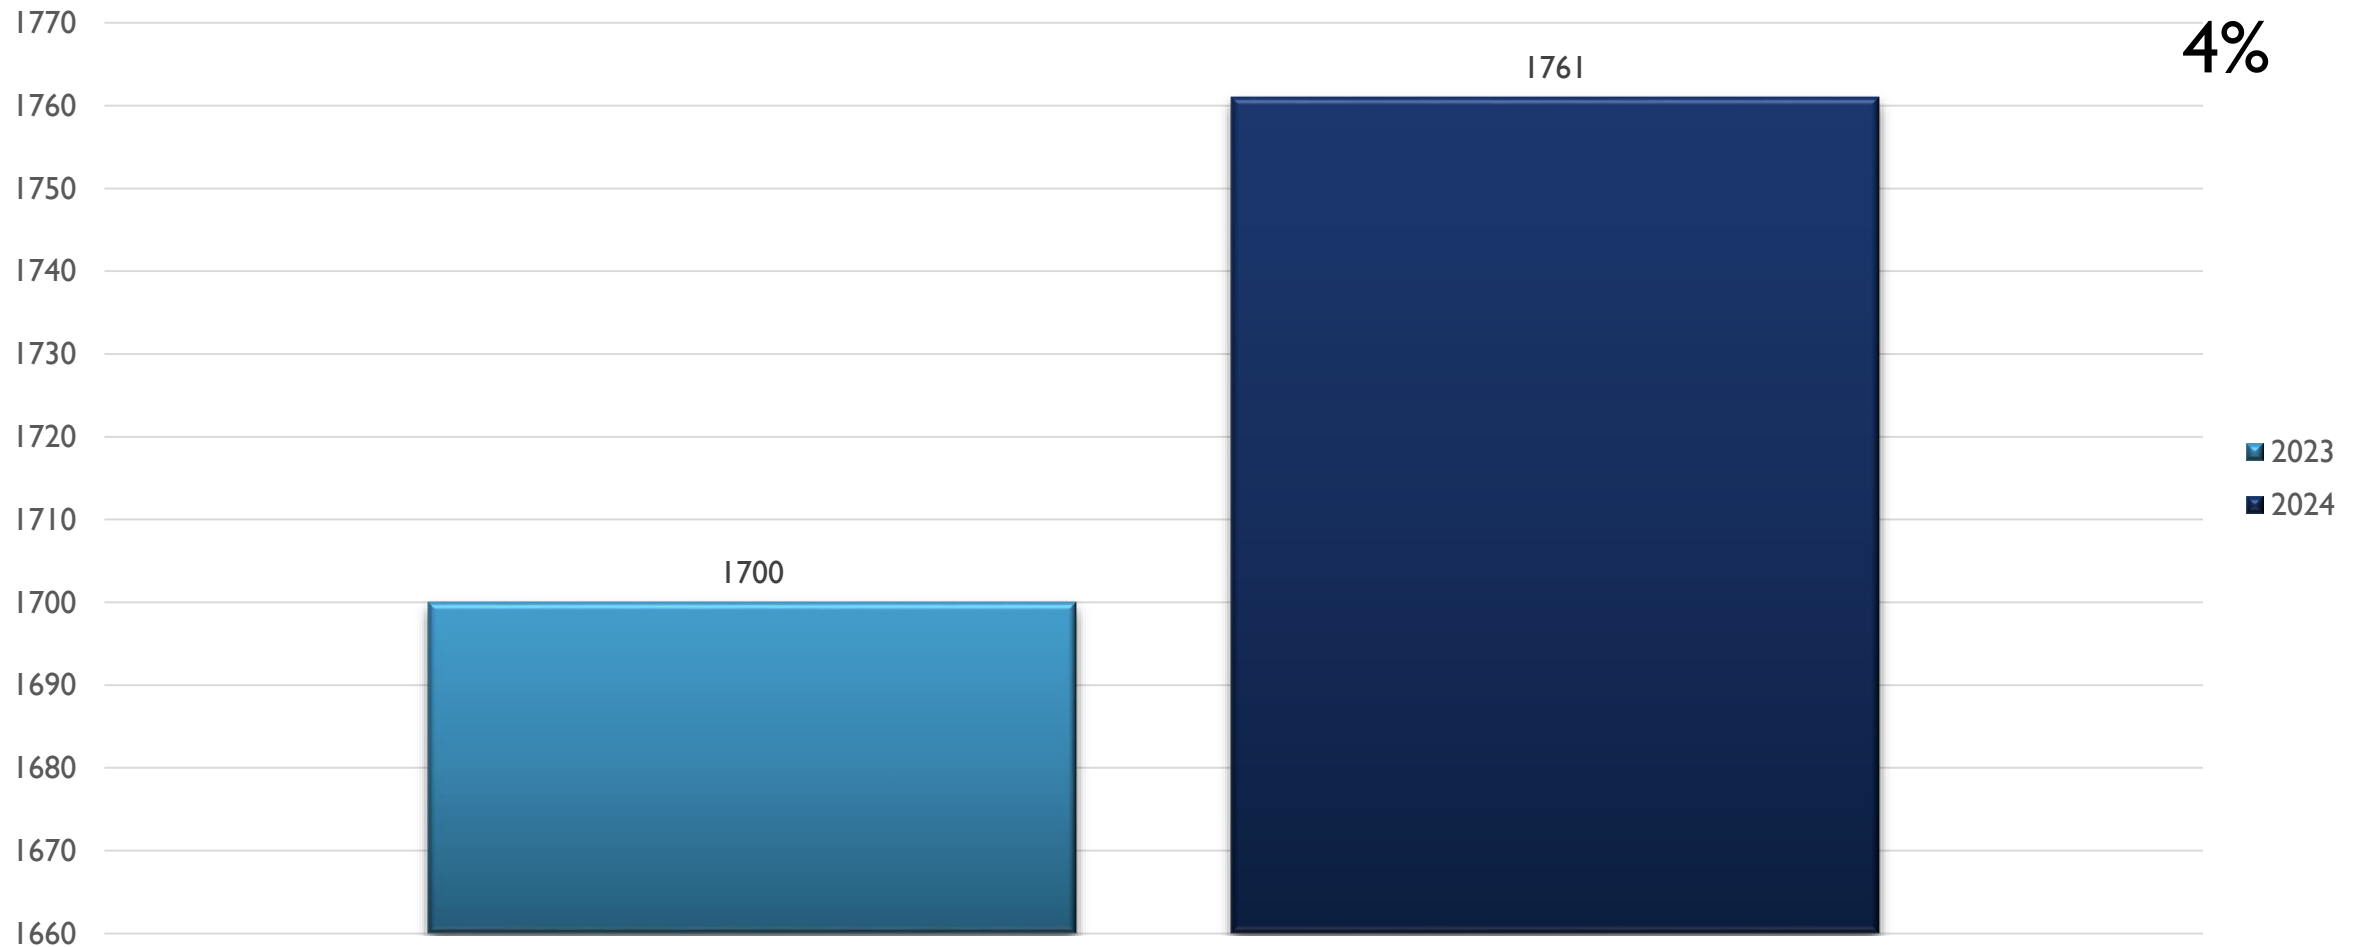

LARCENY/THEFT OFFENSES Foothills JAN-JUL