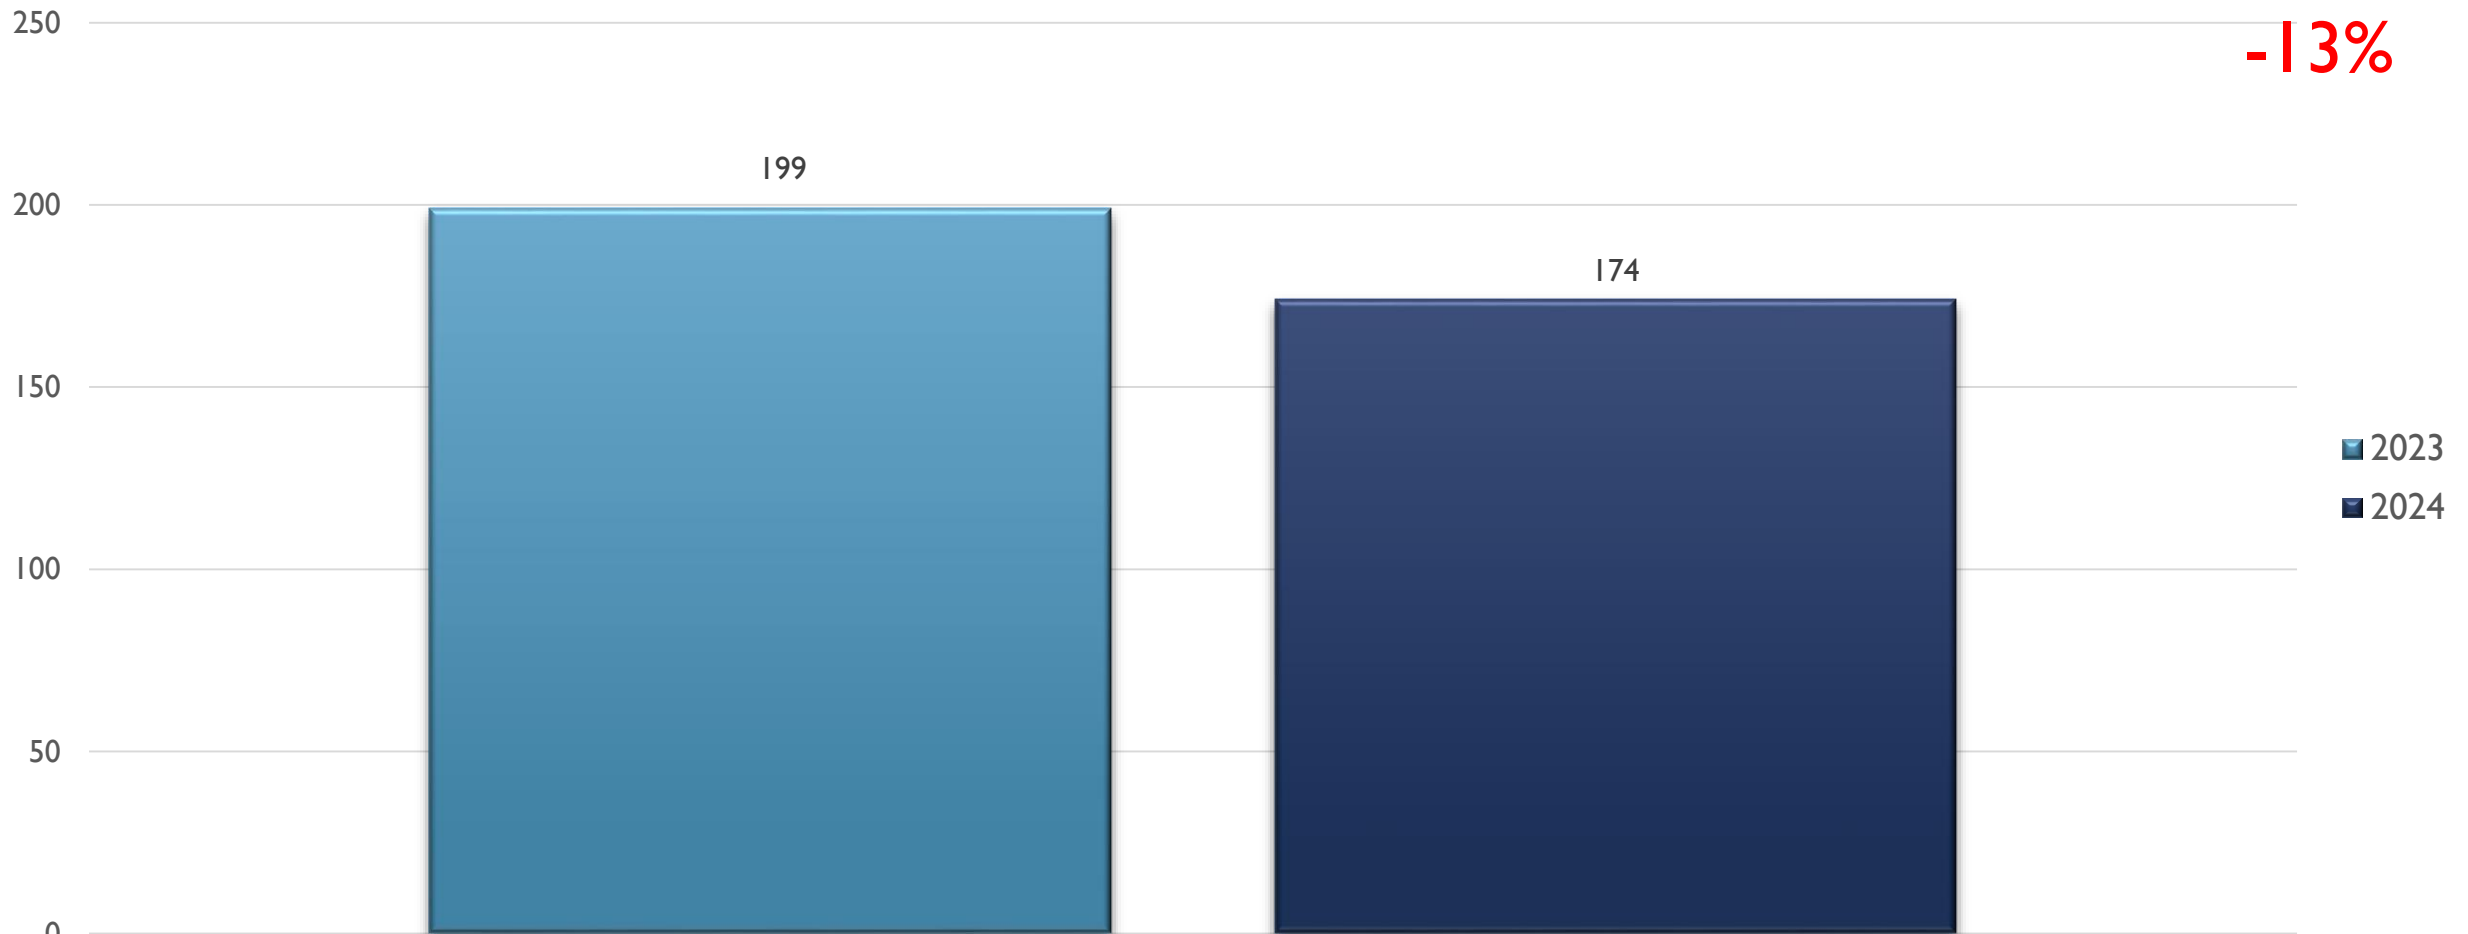

BURGLARY/BREAKING & ENTERING FOOTHILLS JAN-APR