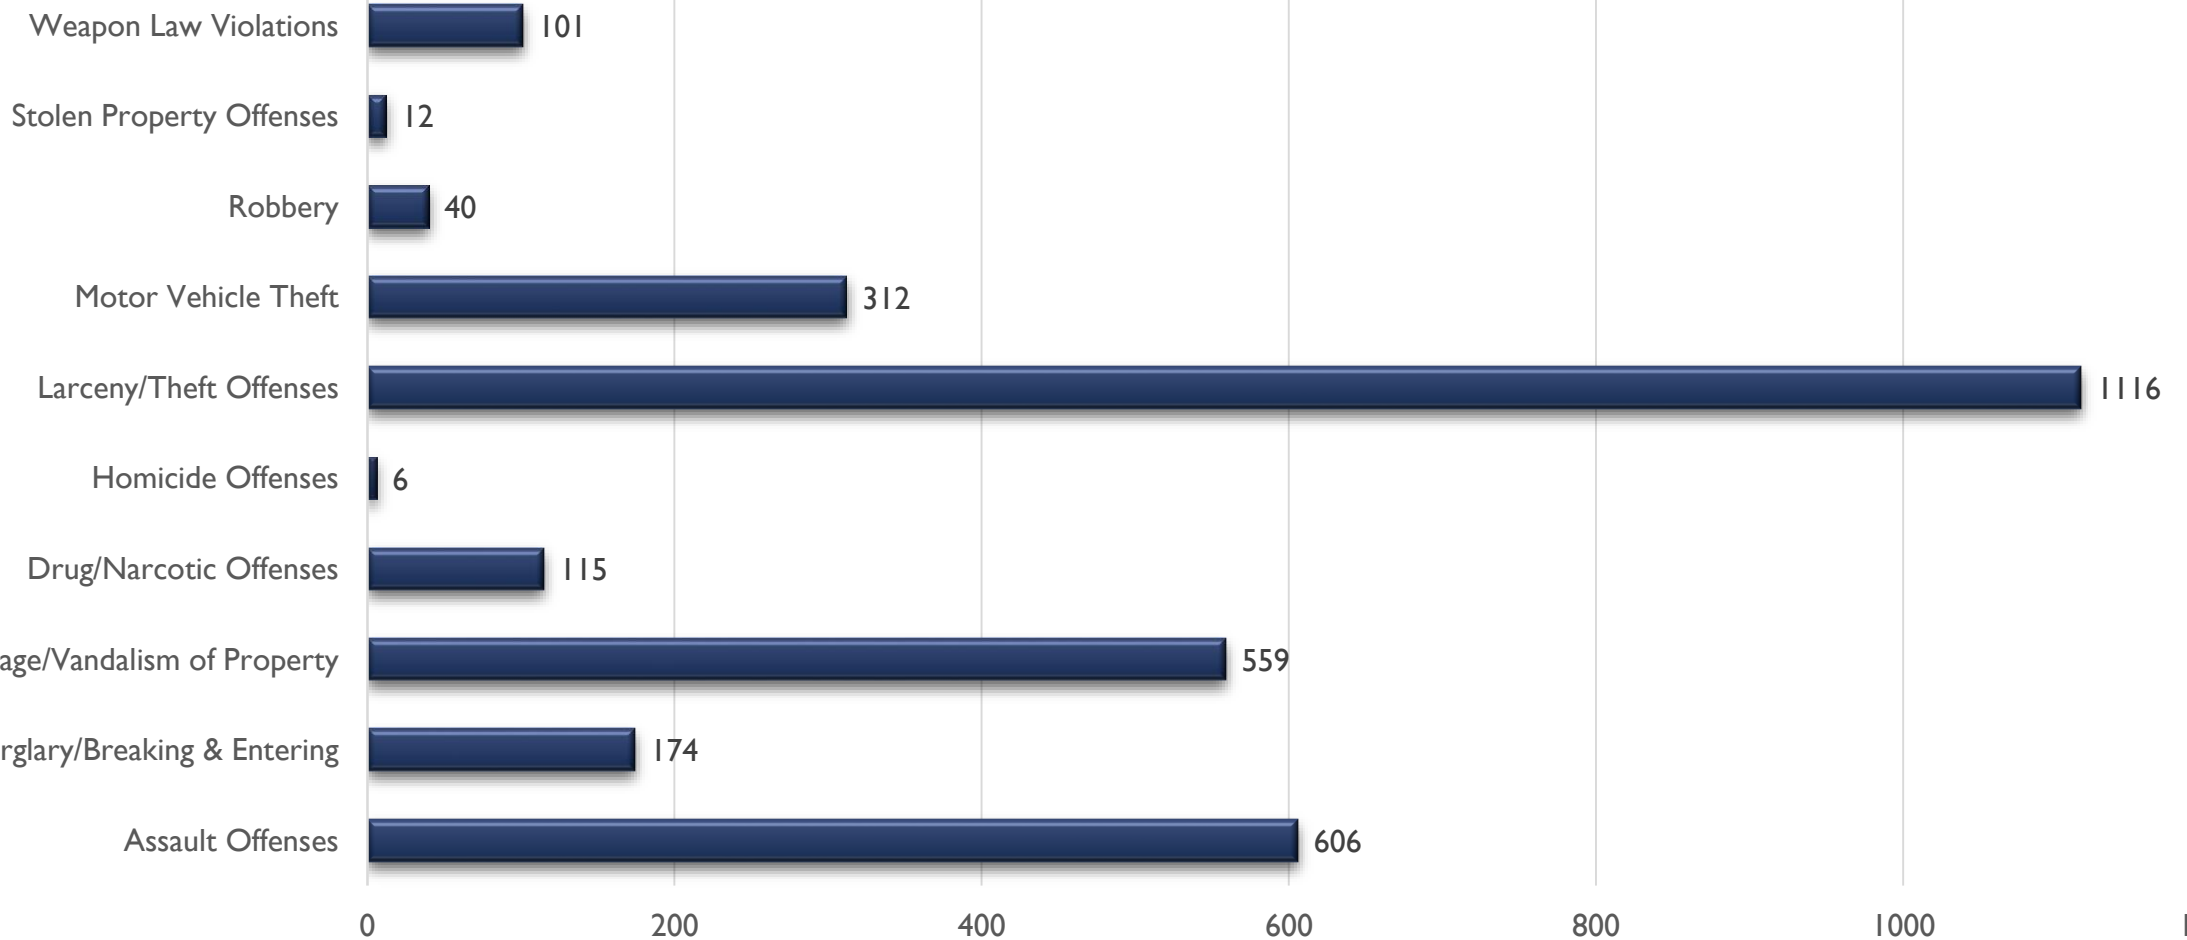

FOOTHILLS AREA COMMAND STATS JAN-APR 2024