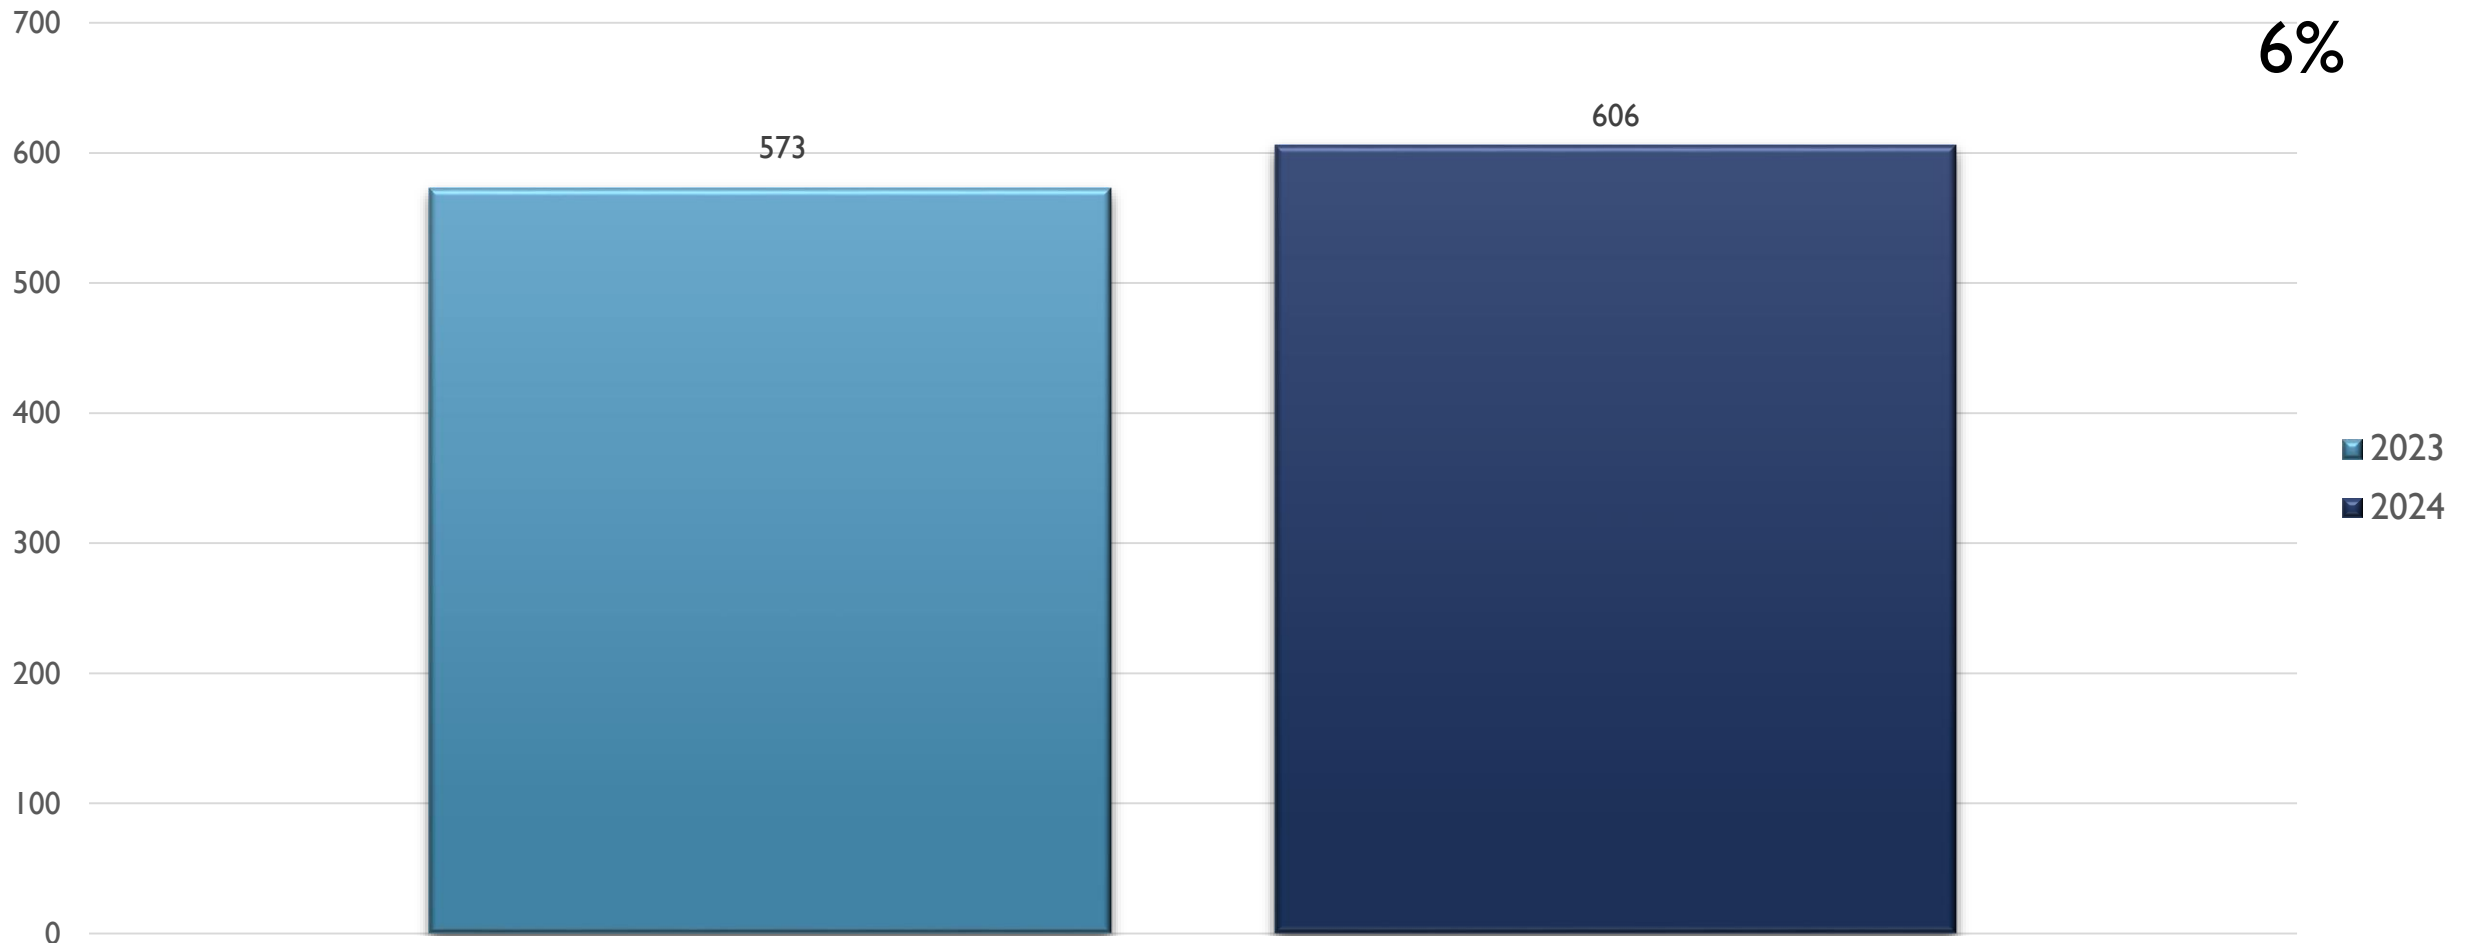

ASSAULT OFFENSES Foothills JAN-APR