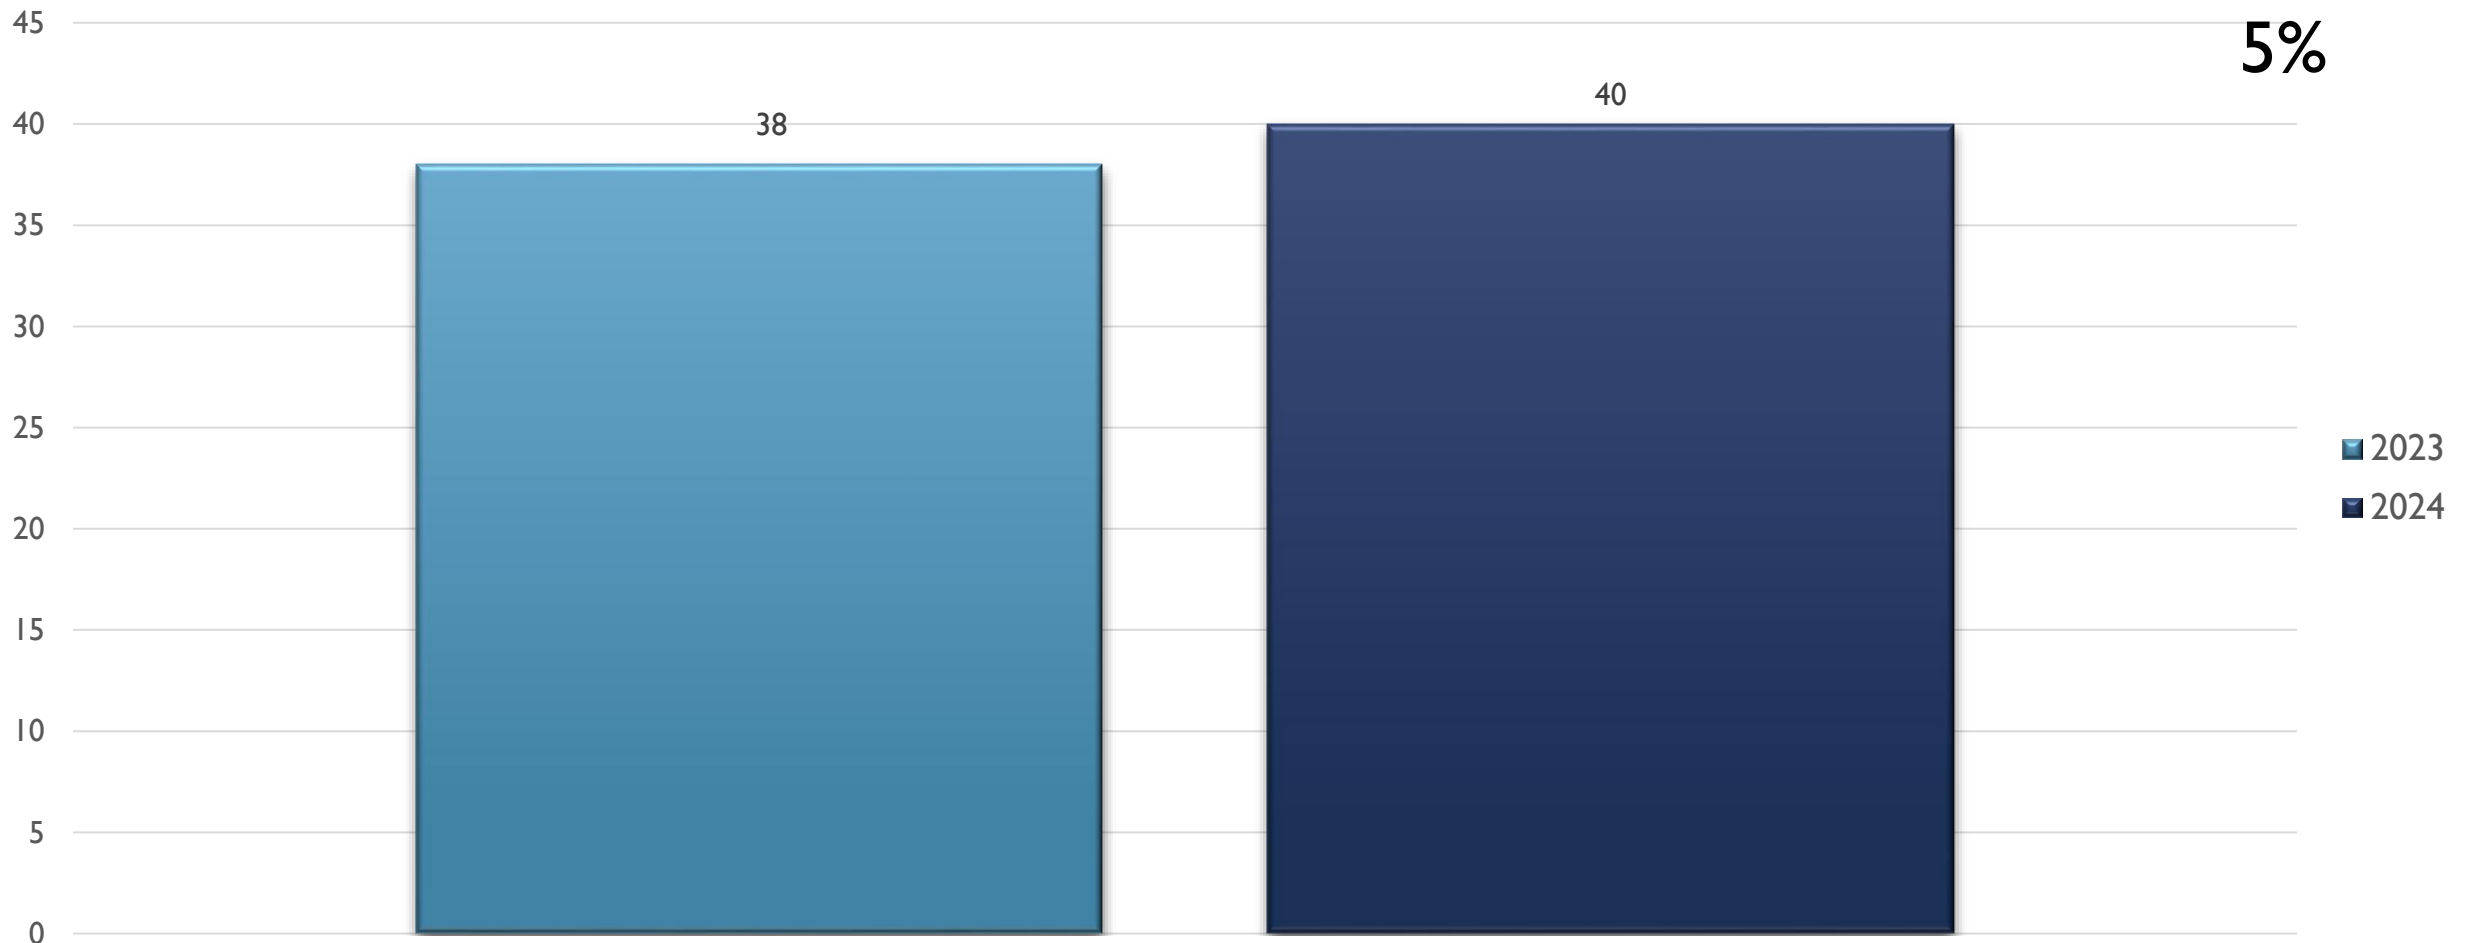

ROBBERY FOOTHILLS JAN-APR