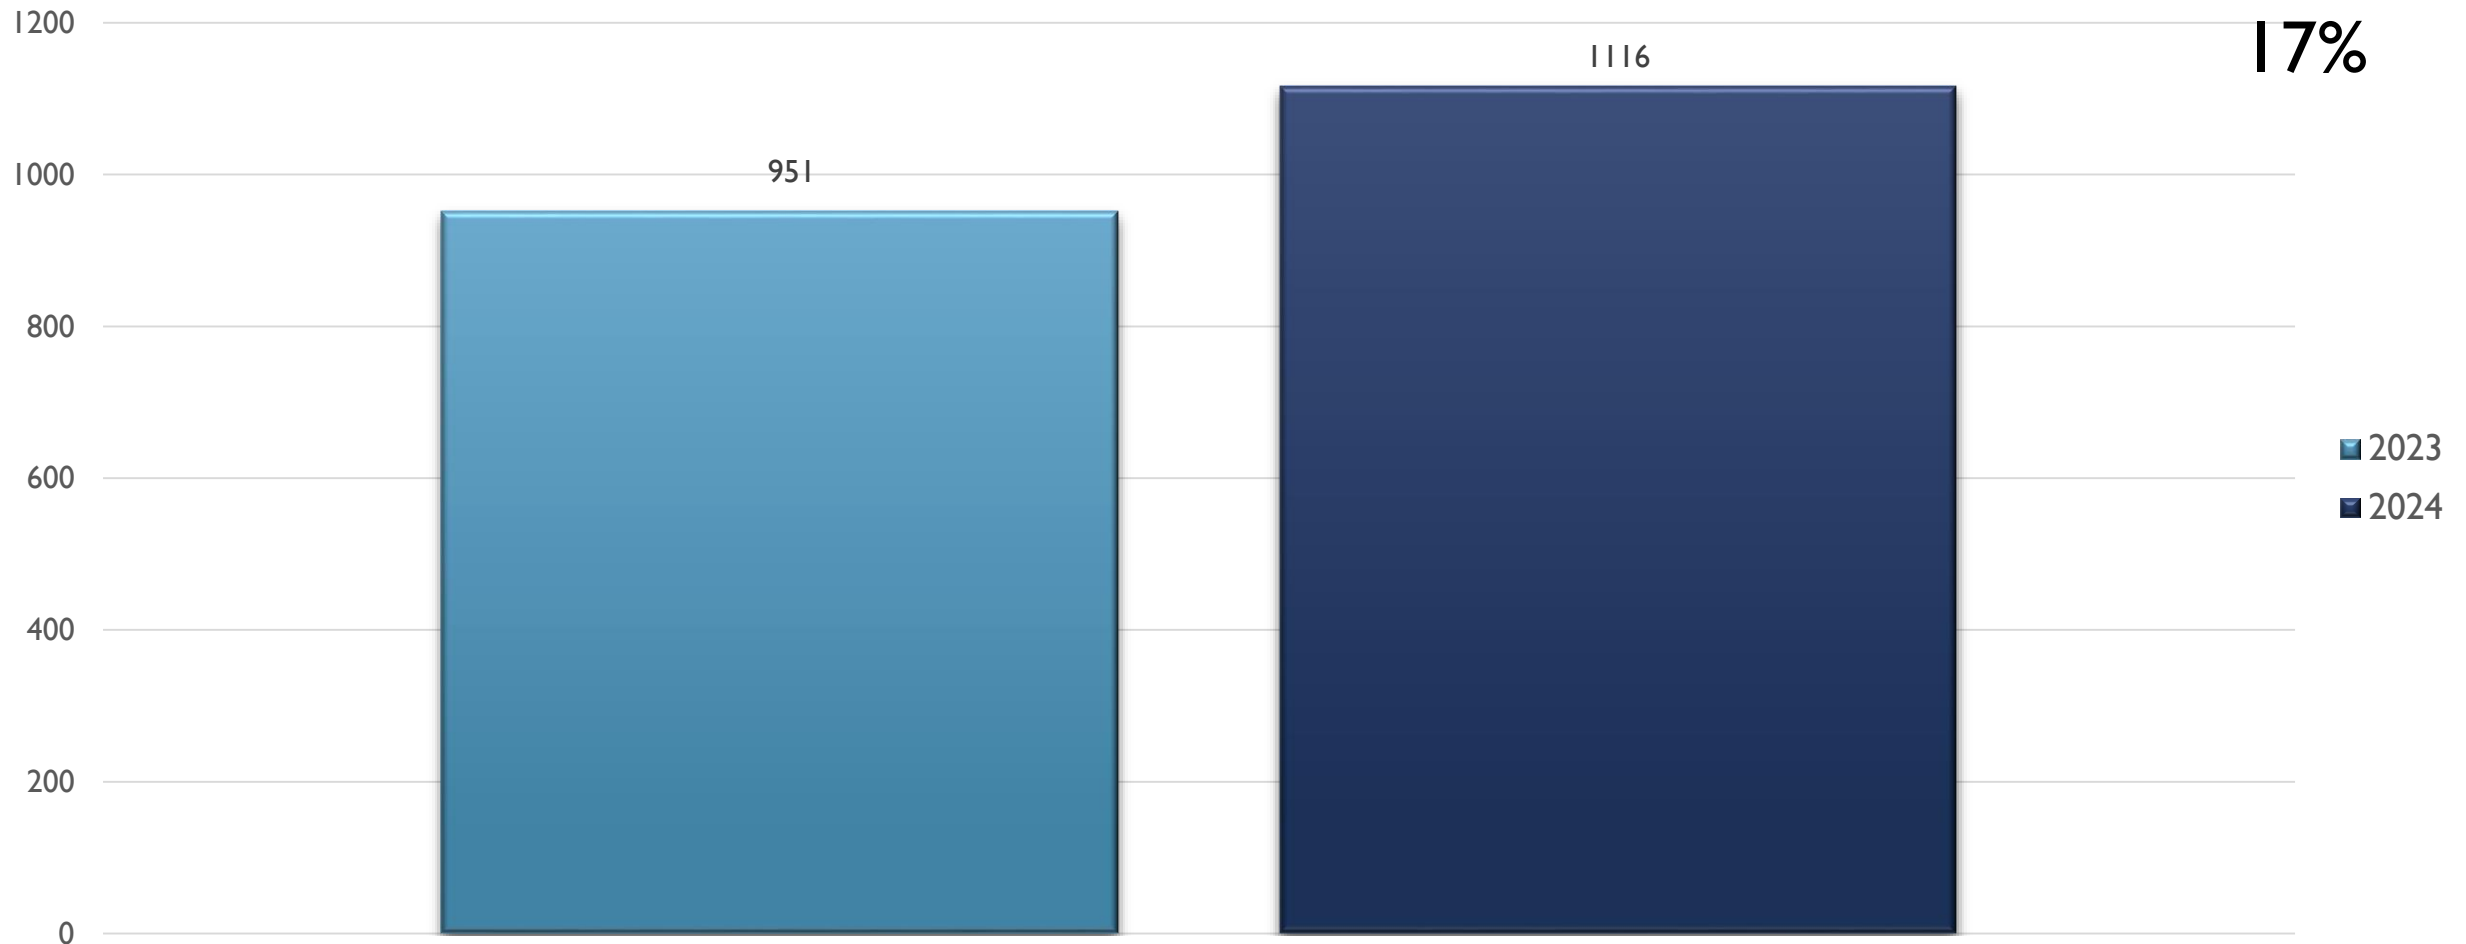

LARCENY/THEFT OFFENSES Foothills JAN-APR