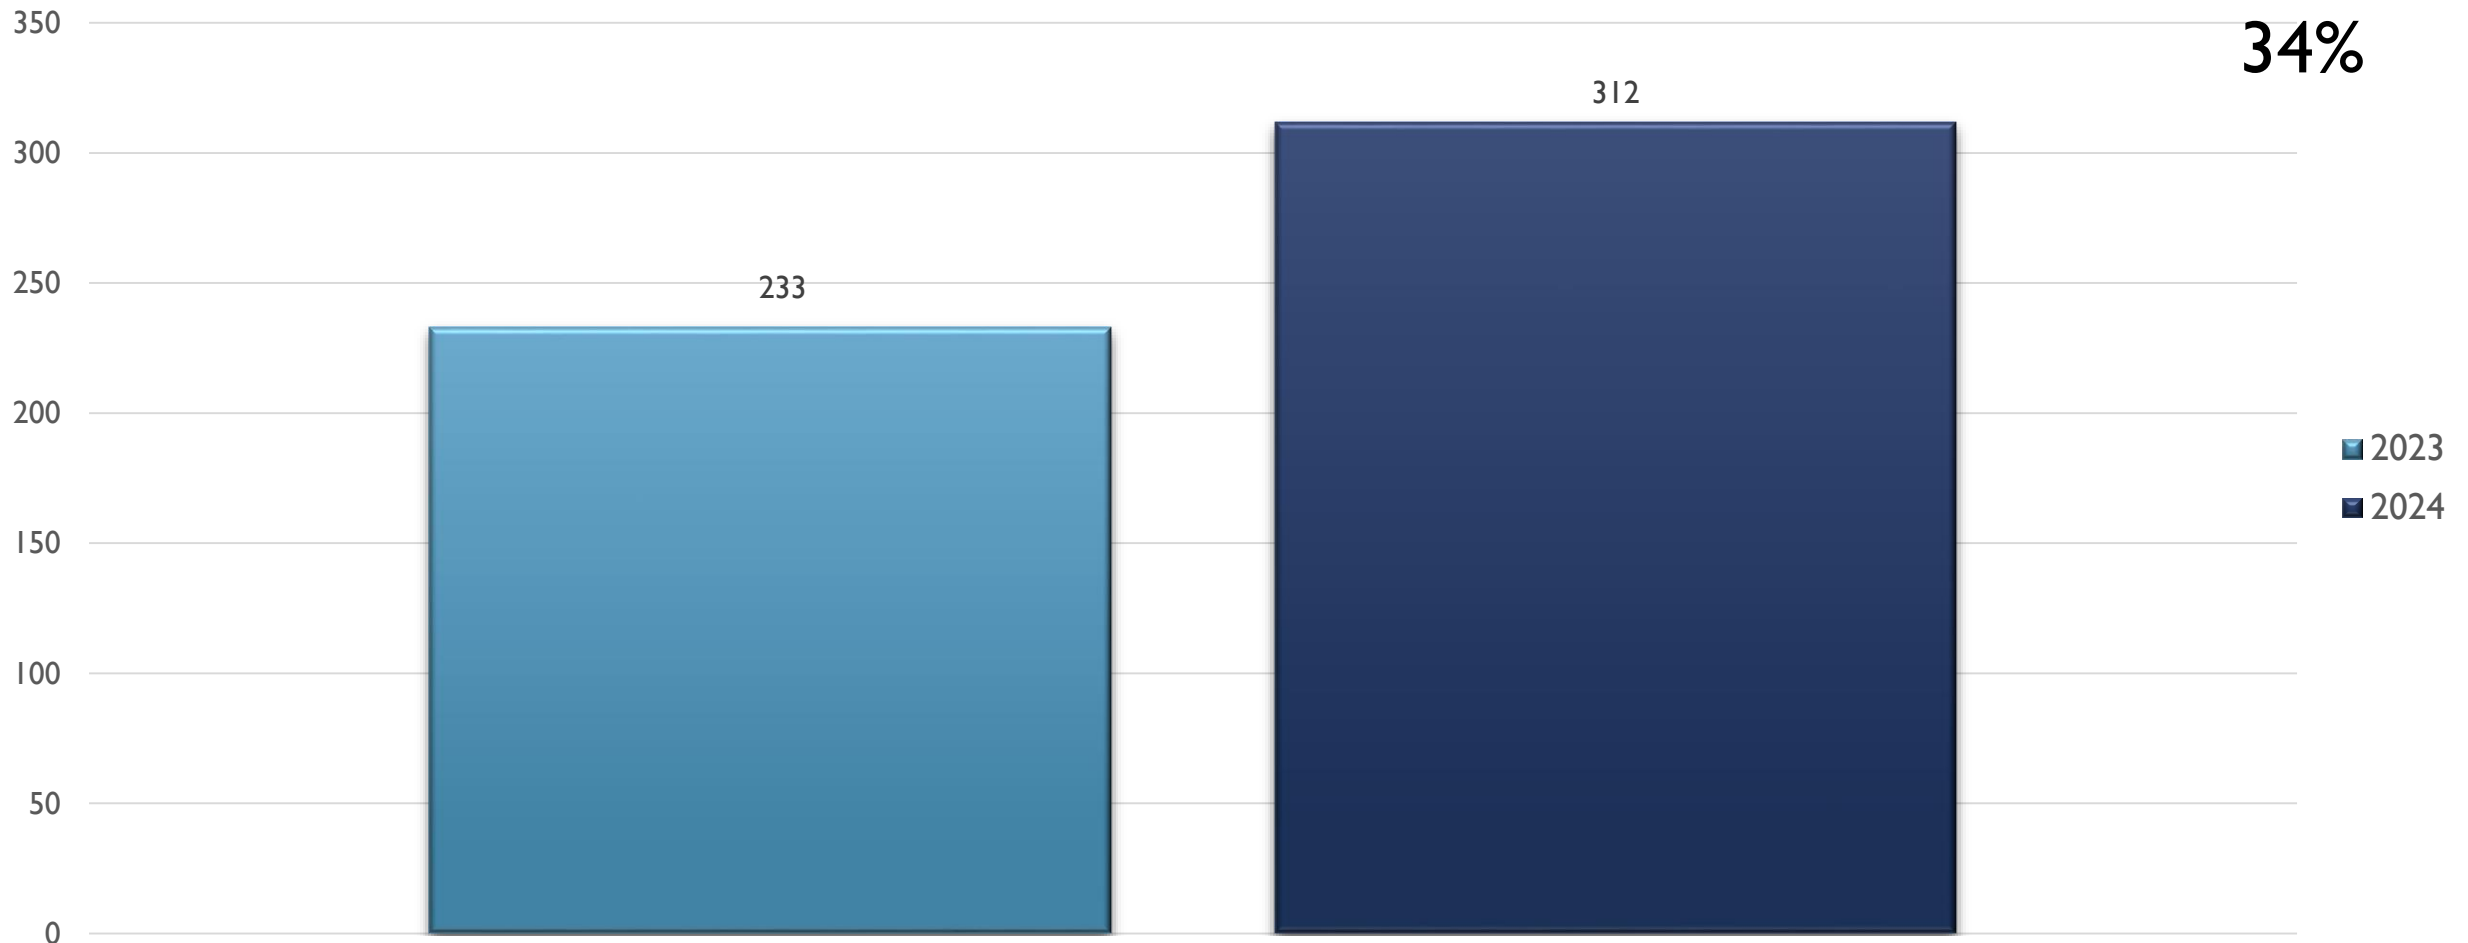

MOTOR VEHICLE THEFT Foothills JAN-APR