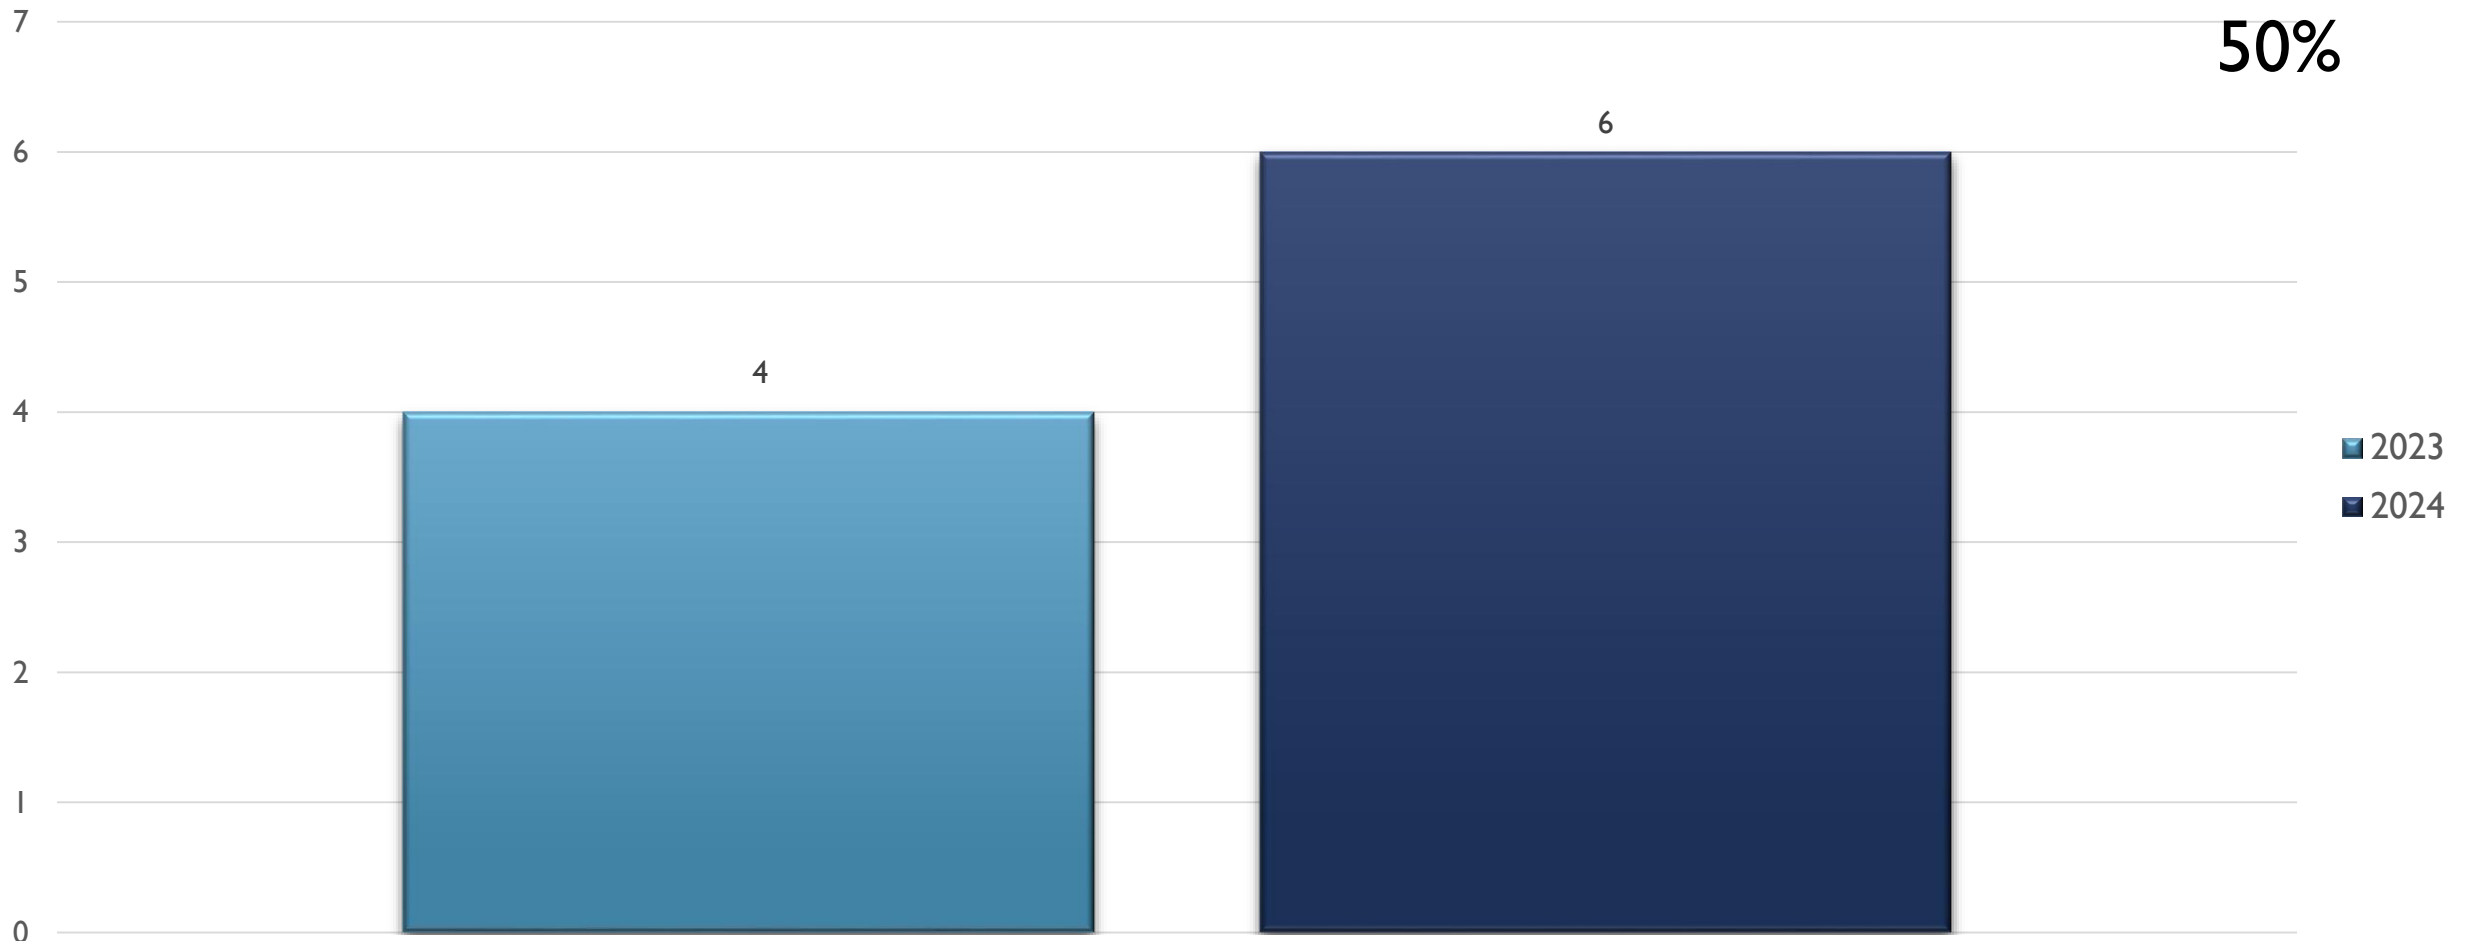

HOMICIDE OFFENSES Foothills JAN-APR