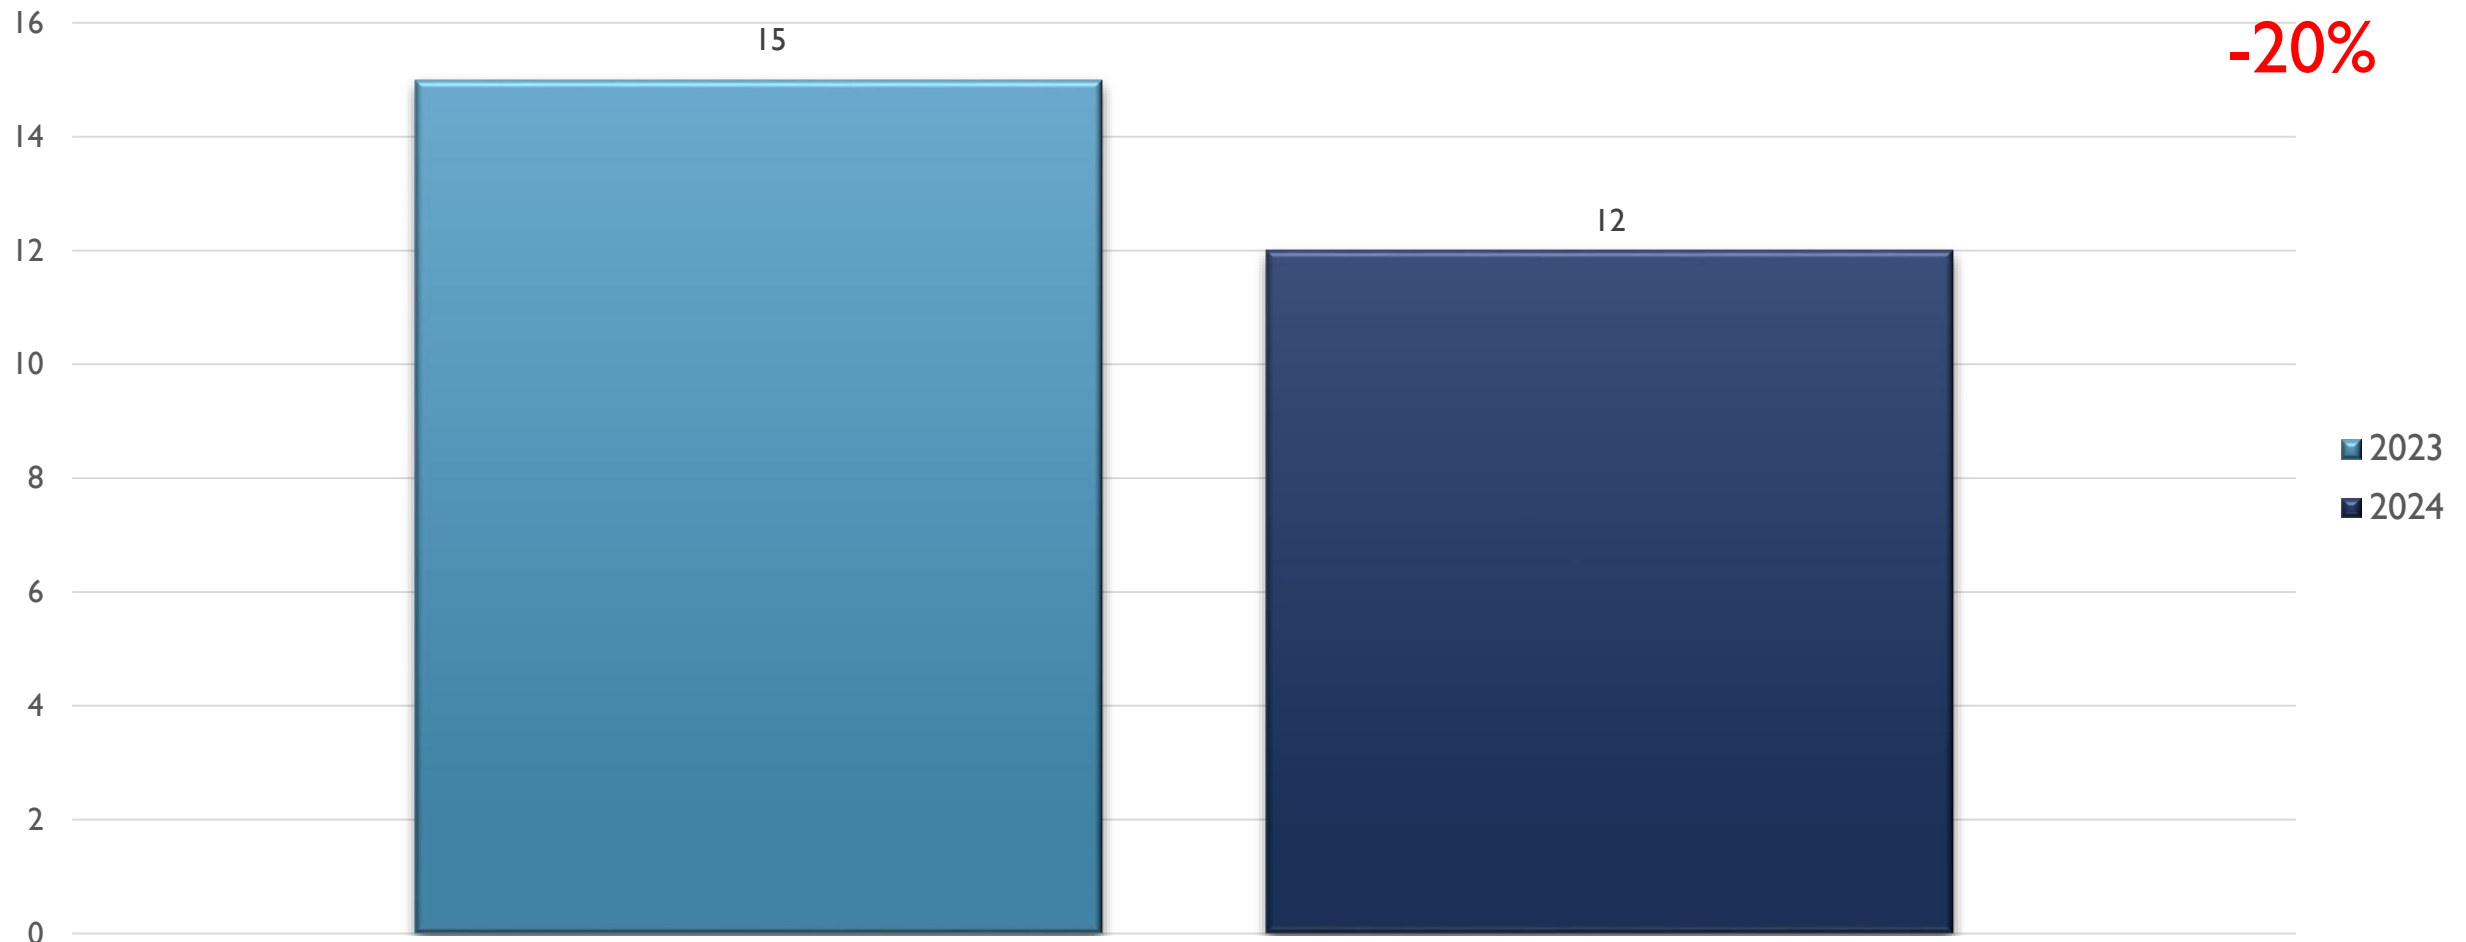

STOLEN PROPERTY OFFENSES Foothills JAN-APR