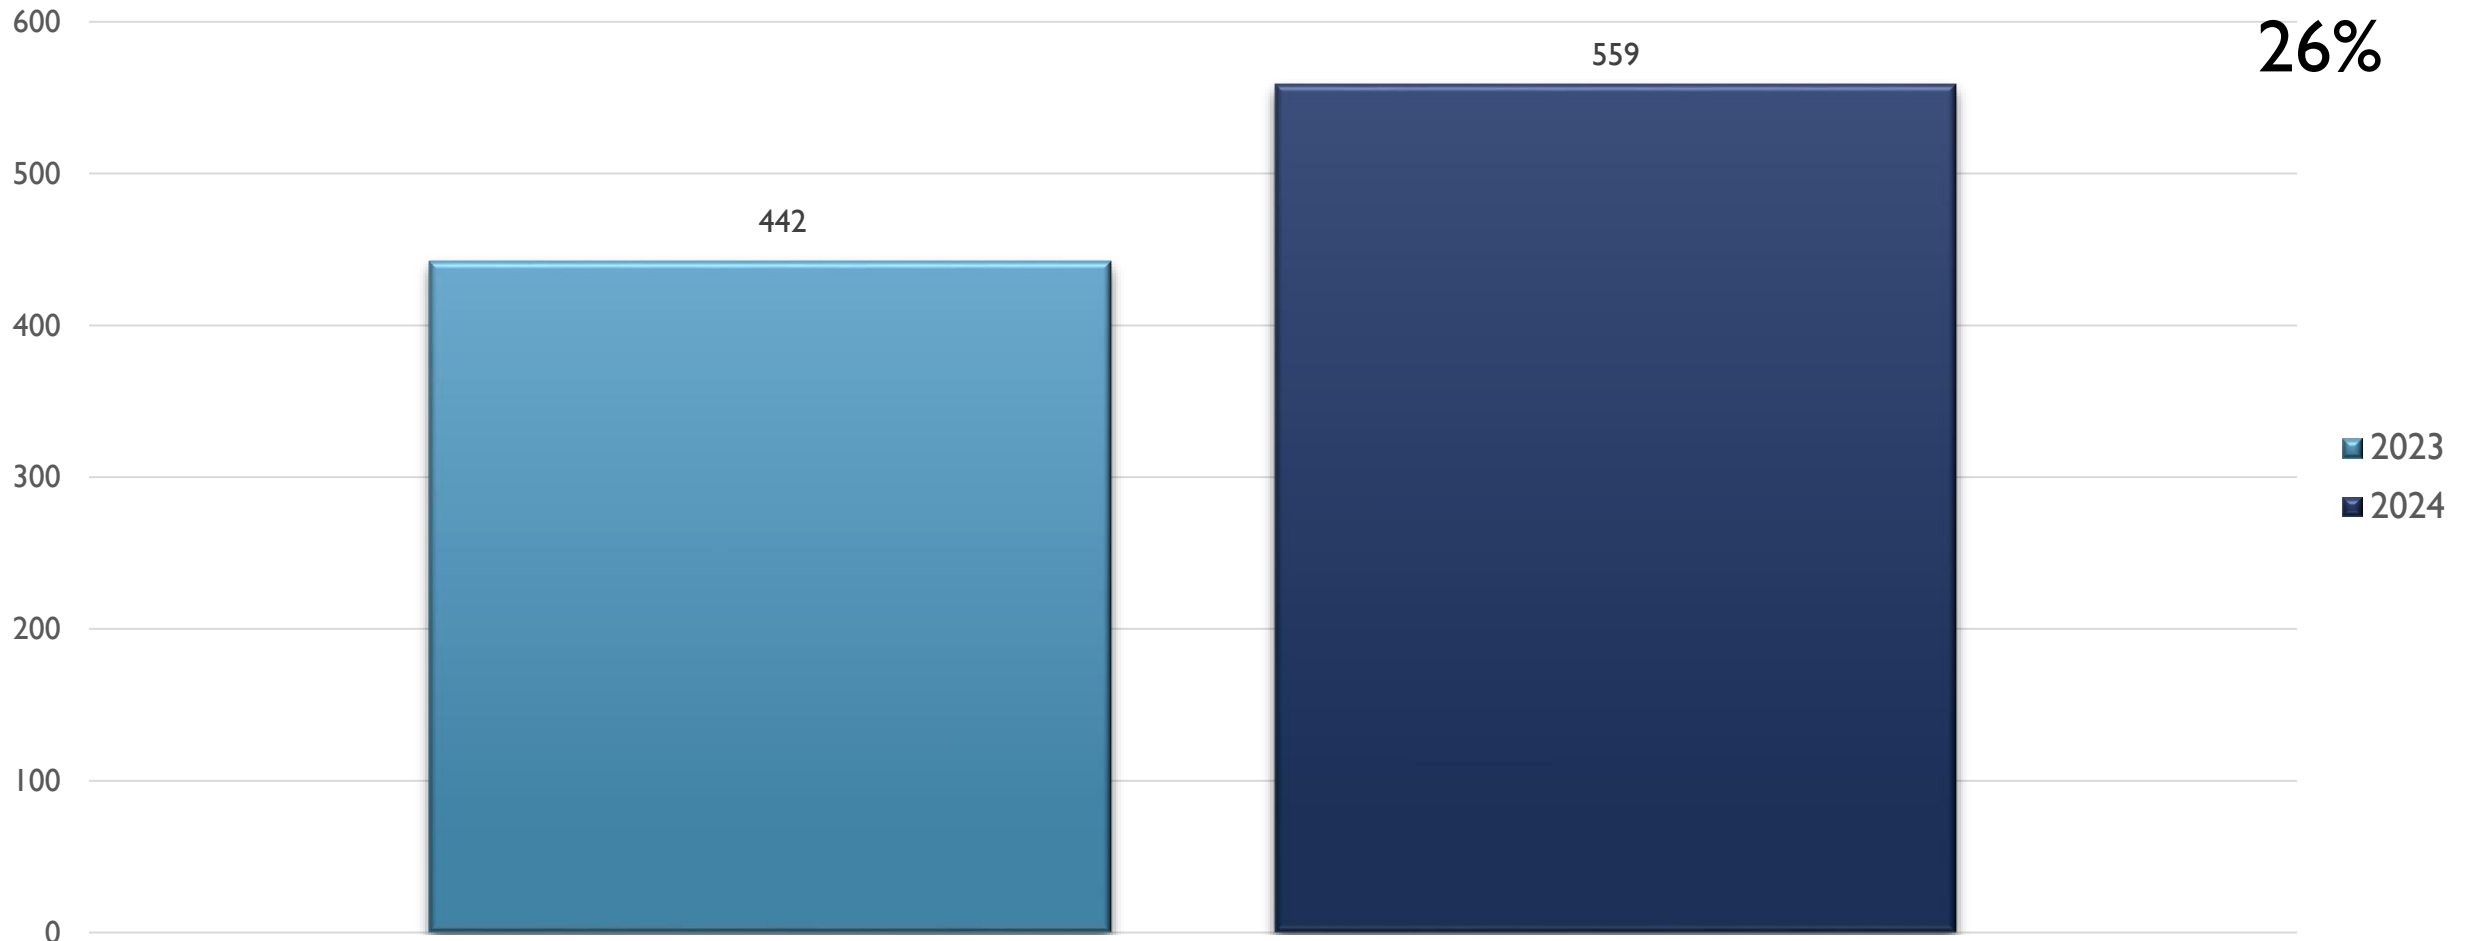

DESTRUCTION/DAMAGE/VANDALISM OF PROPERTY FOOTHILLS JAN-APR