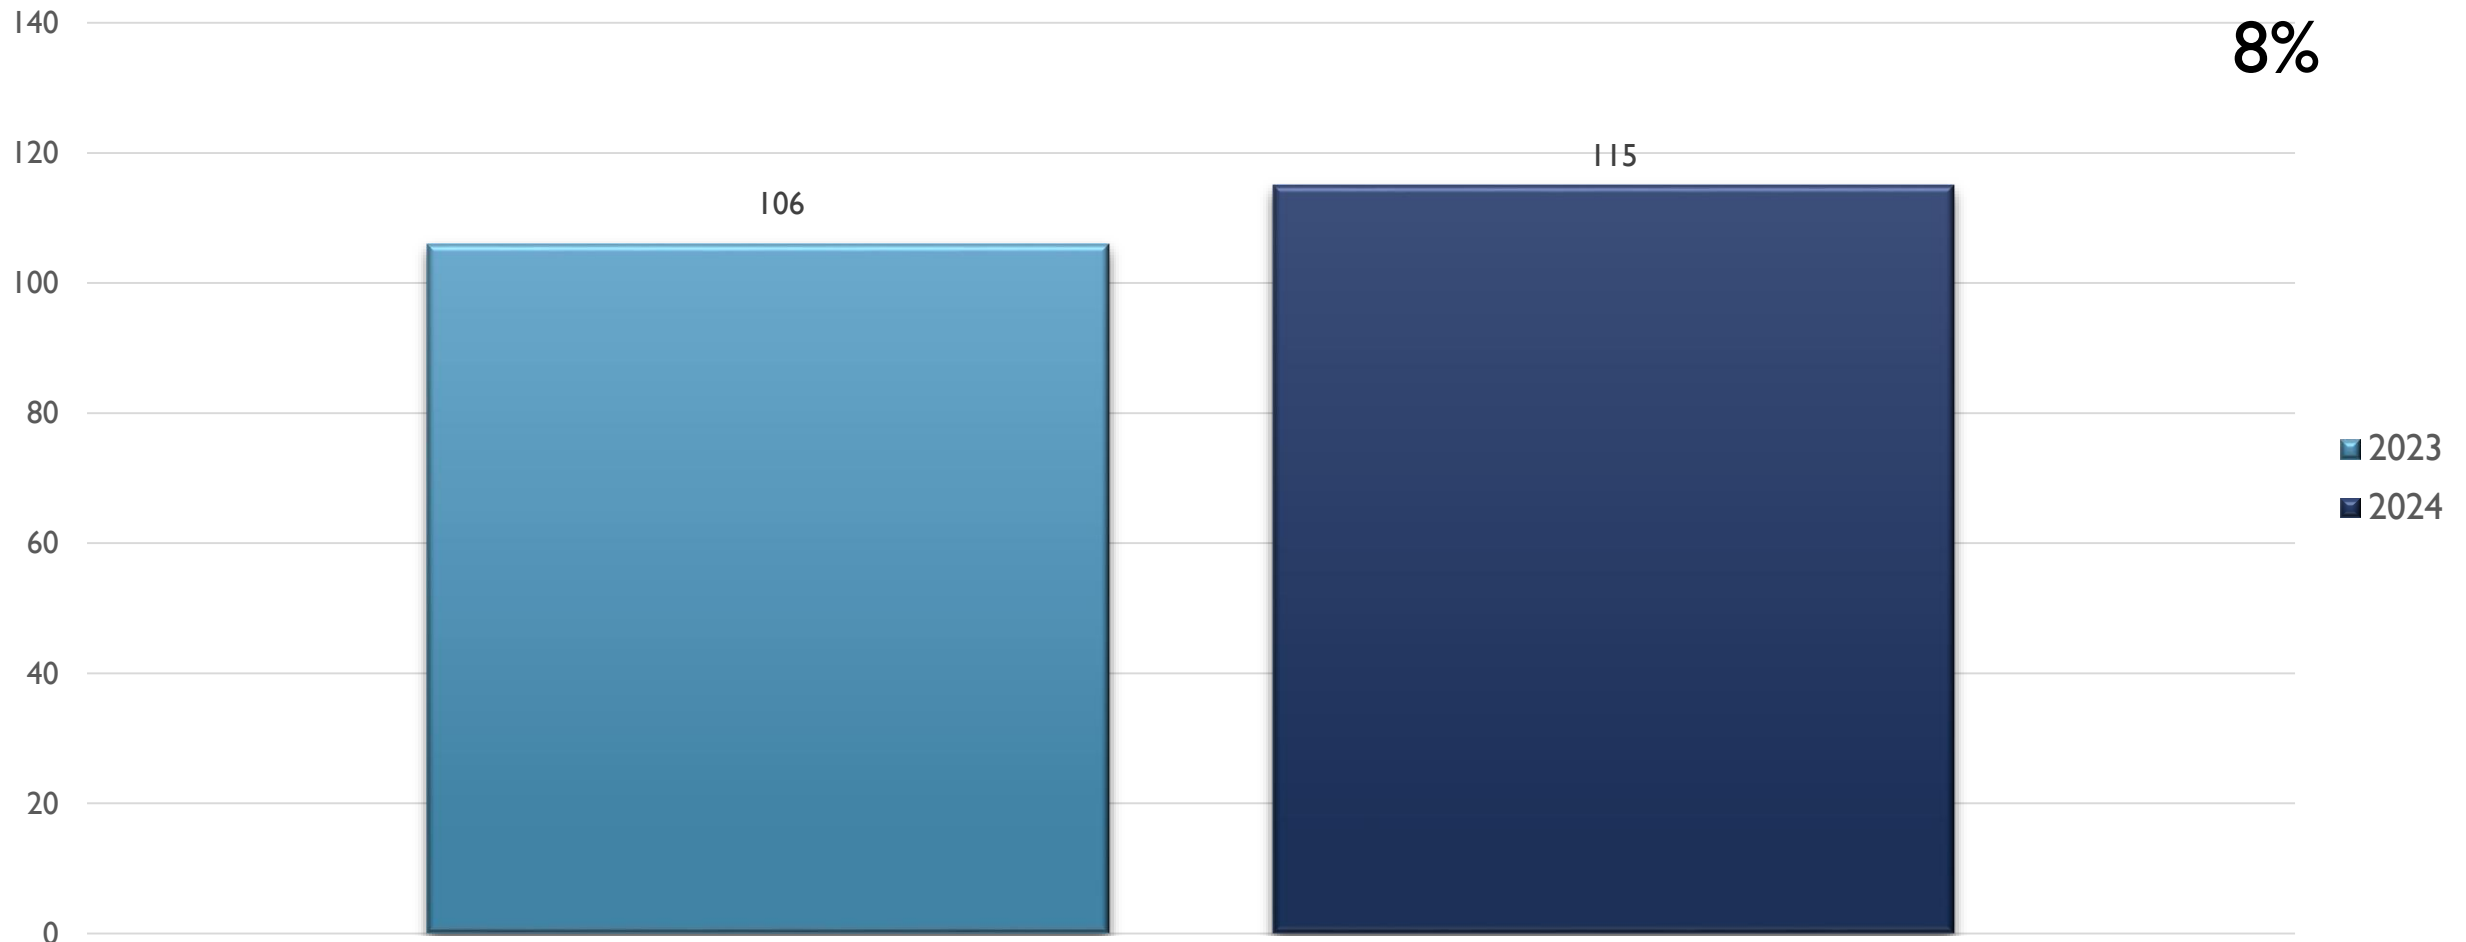

DRUG/NARCOTICS OFFENSES Foothills JAN-APR