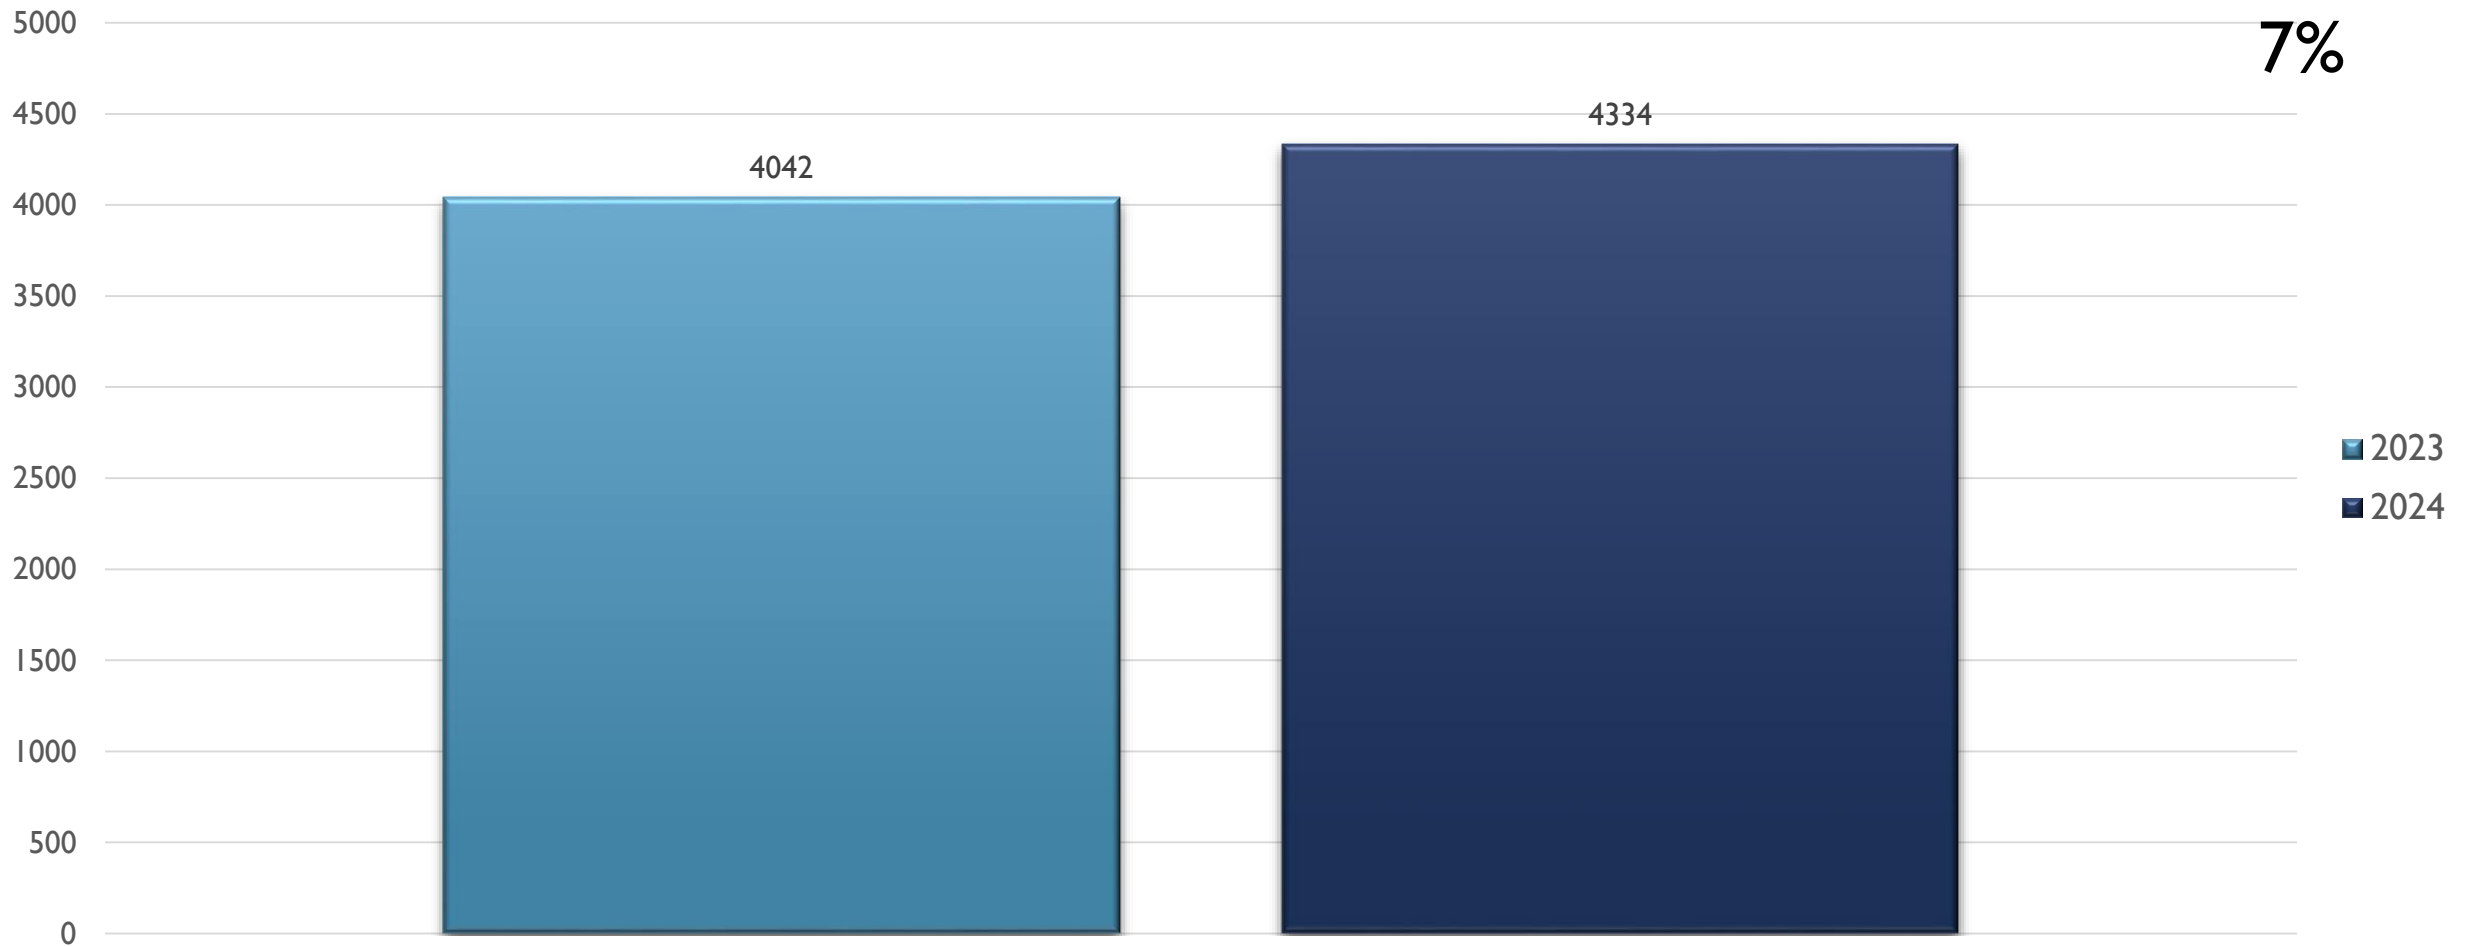

ASSAULT OFFENSES CITYWIDE JAN-APR