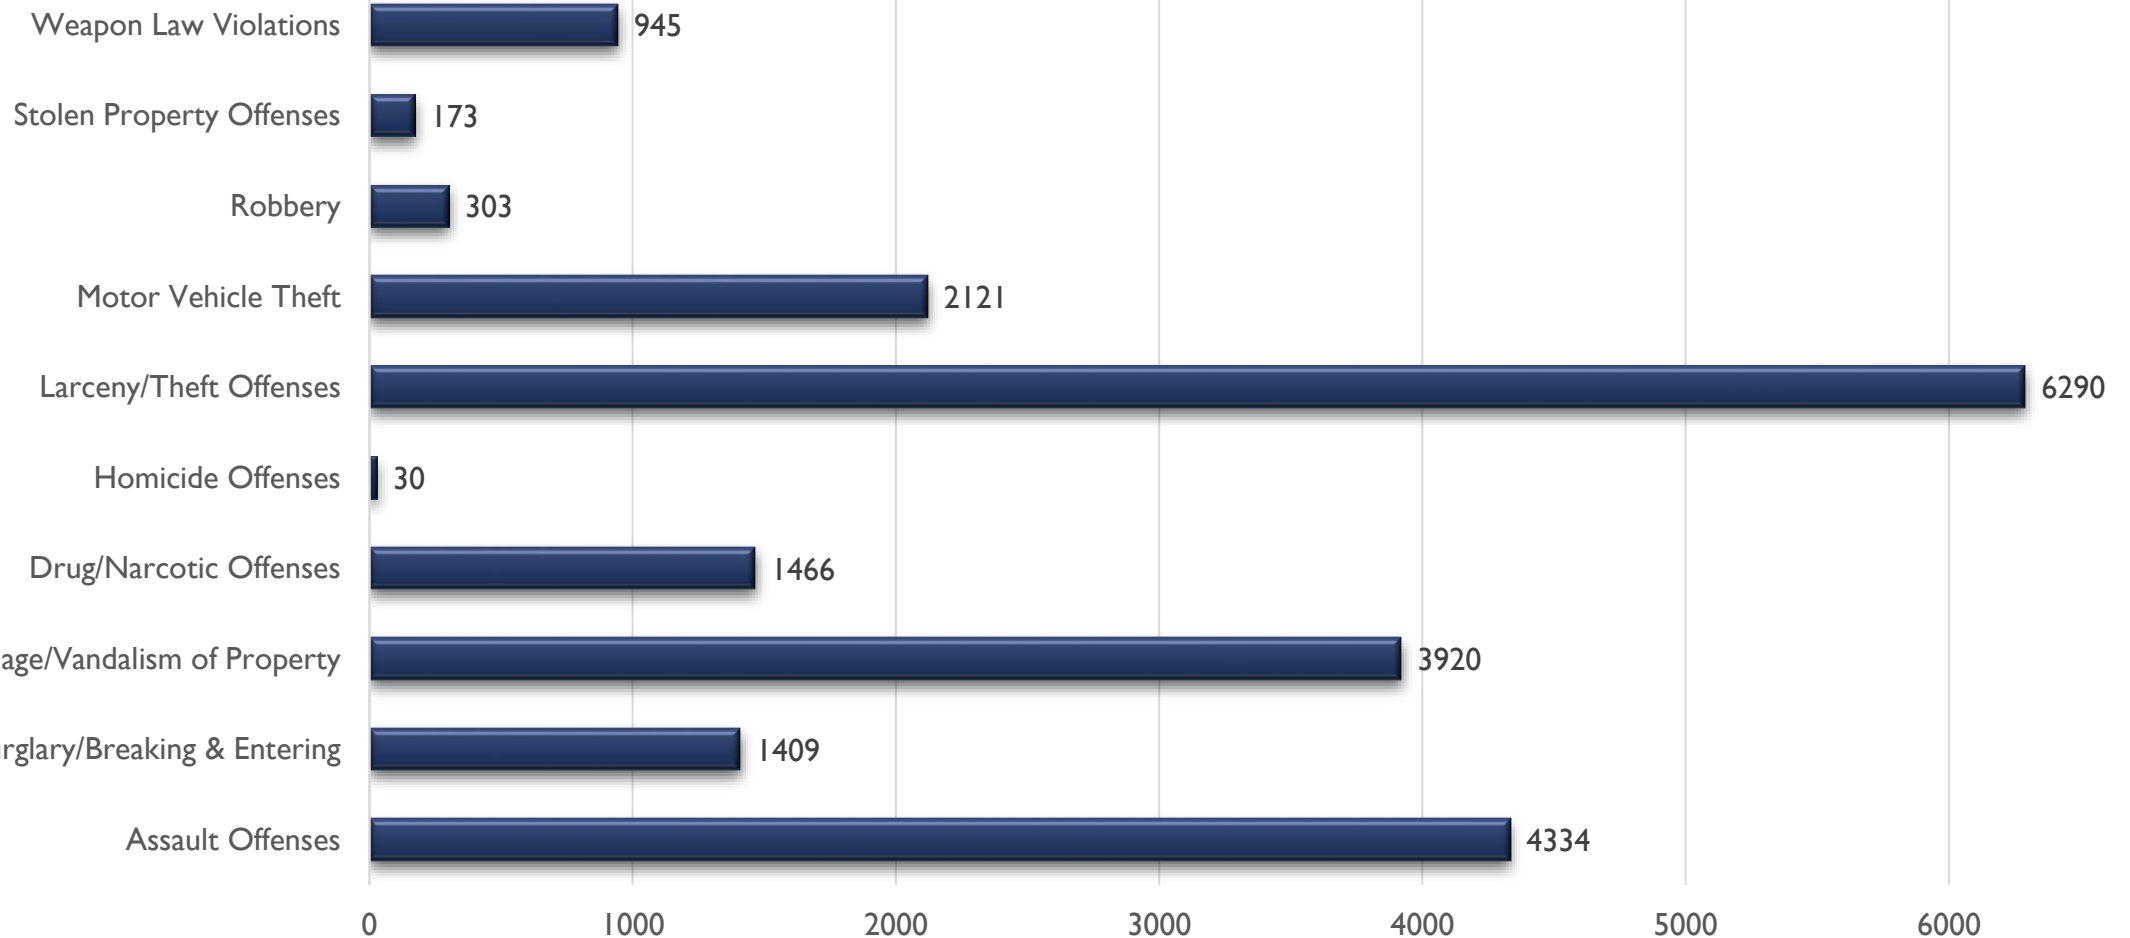

CITYWIDE STATS JAN-APR 2024