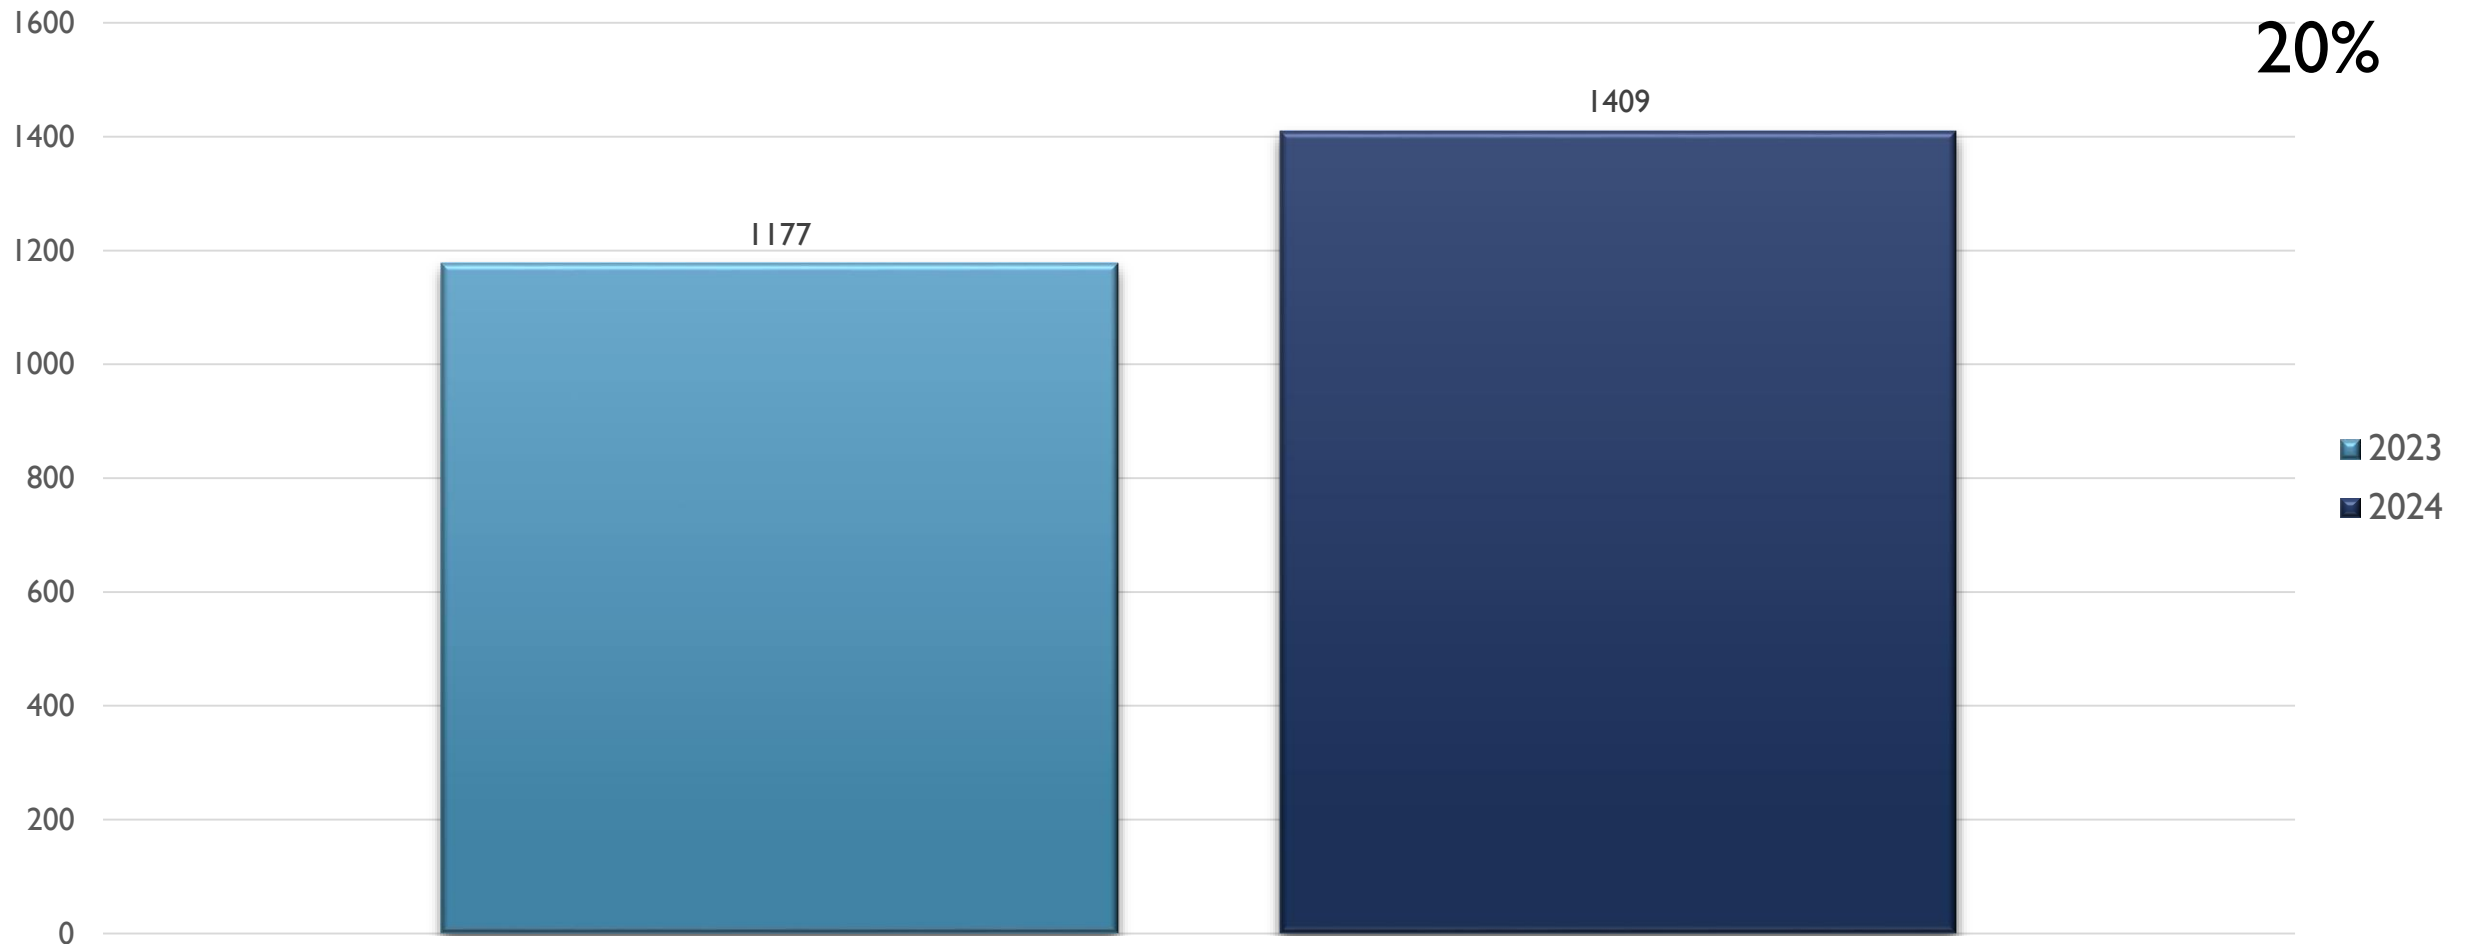

BURGLARY/BREAKING & ENTERING CITYWIDE JAN-APR