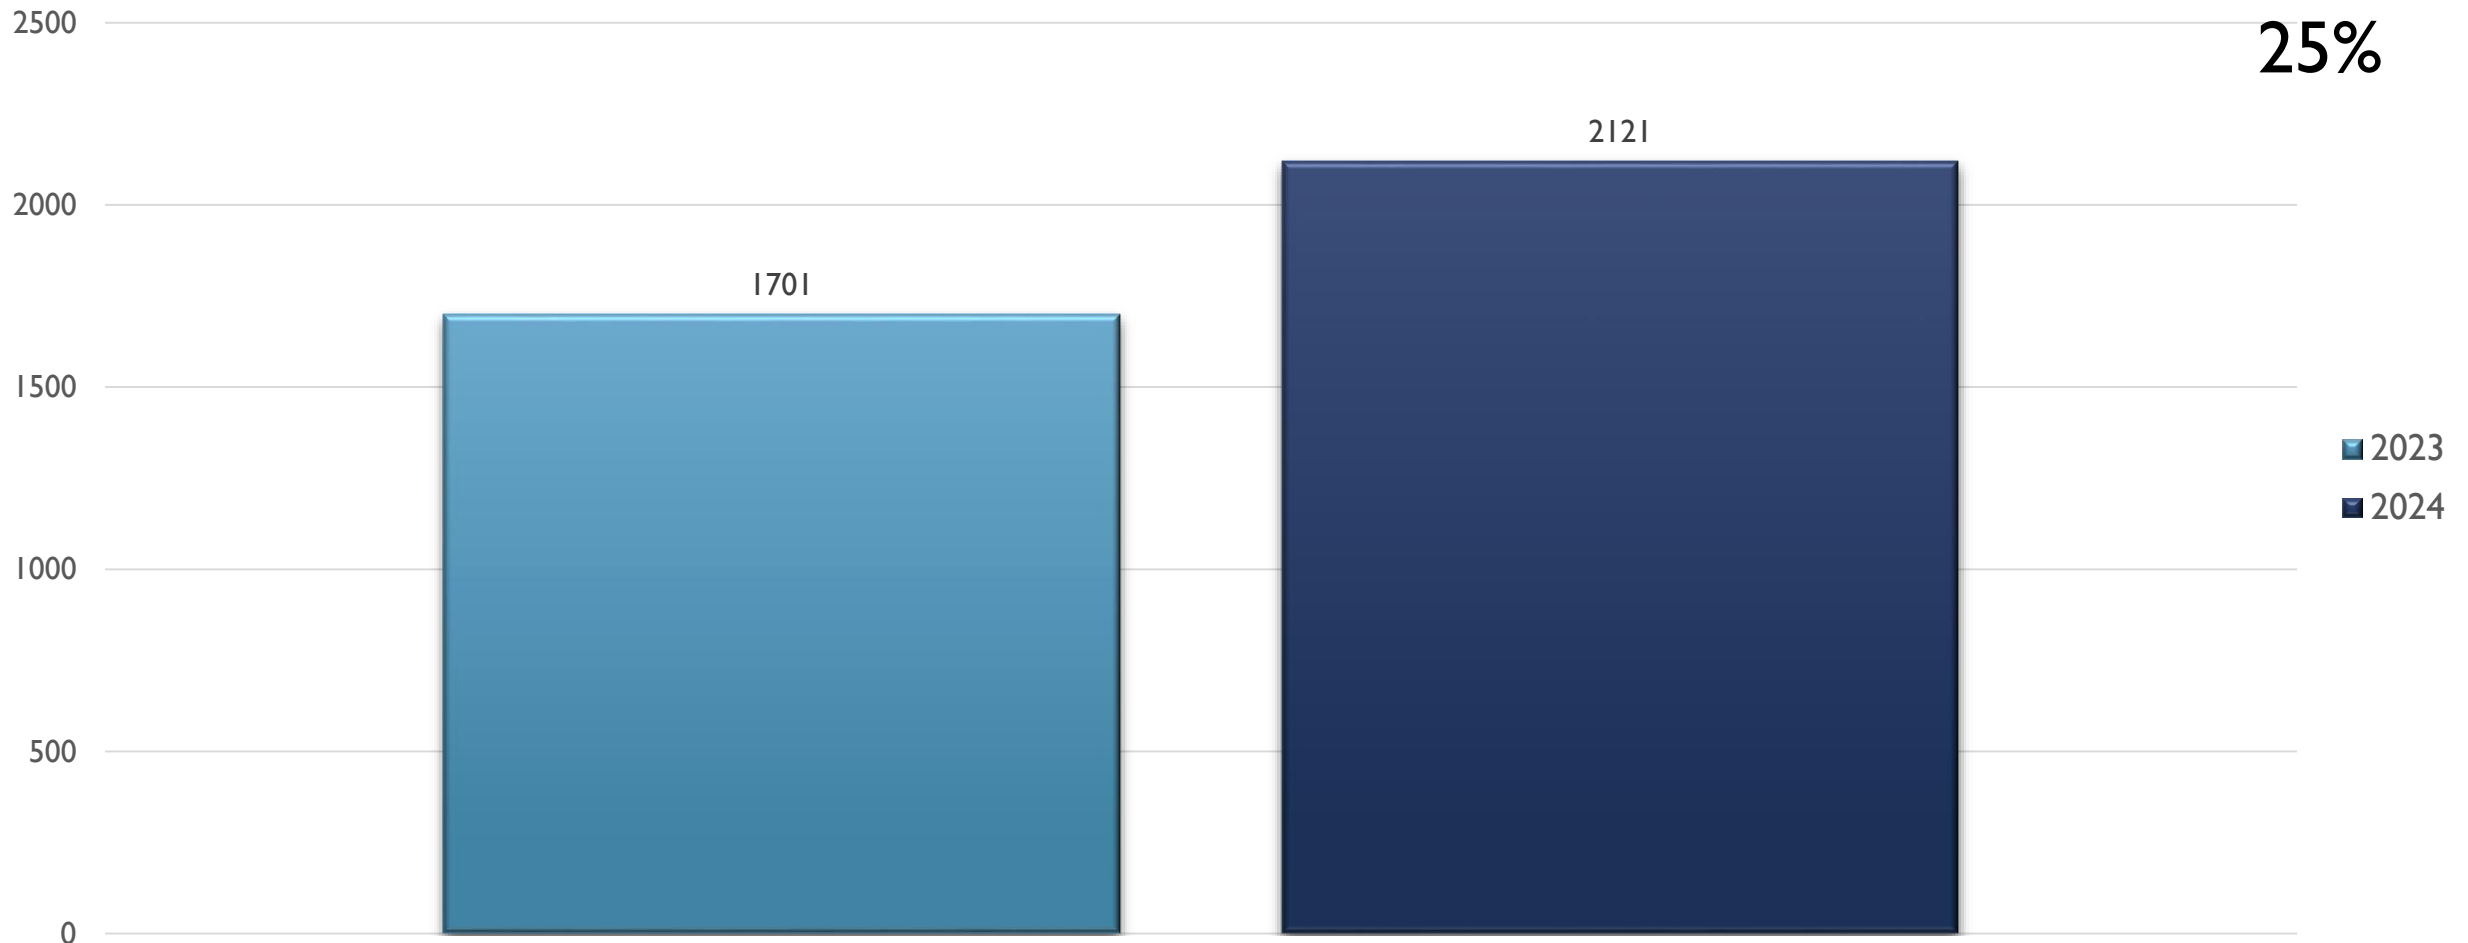

MOTOR VEHICLE THEFT CITYWIDE JAN-APR