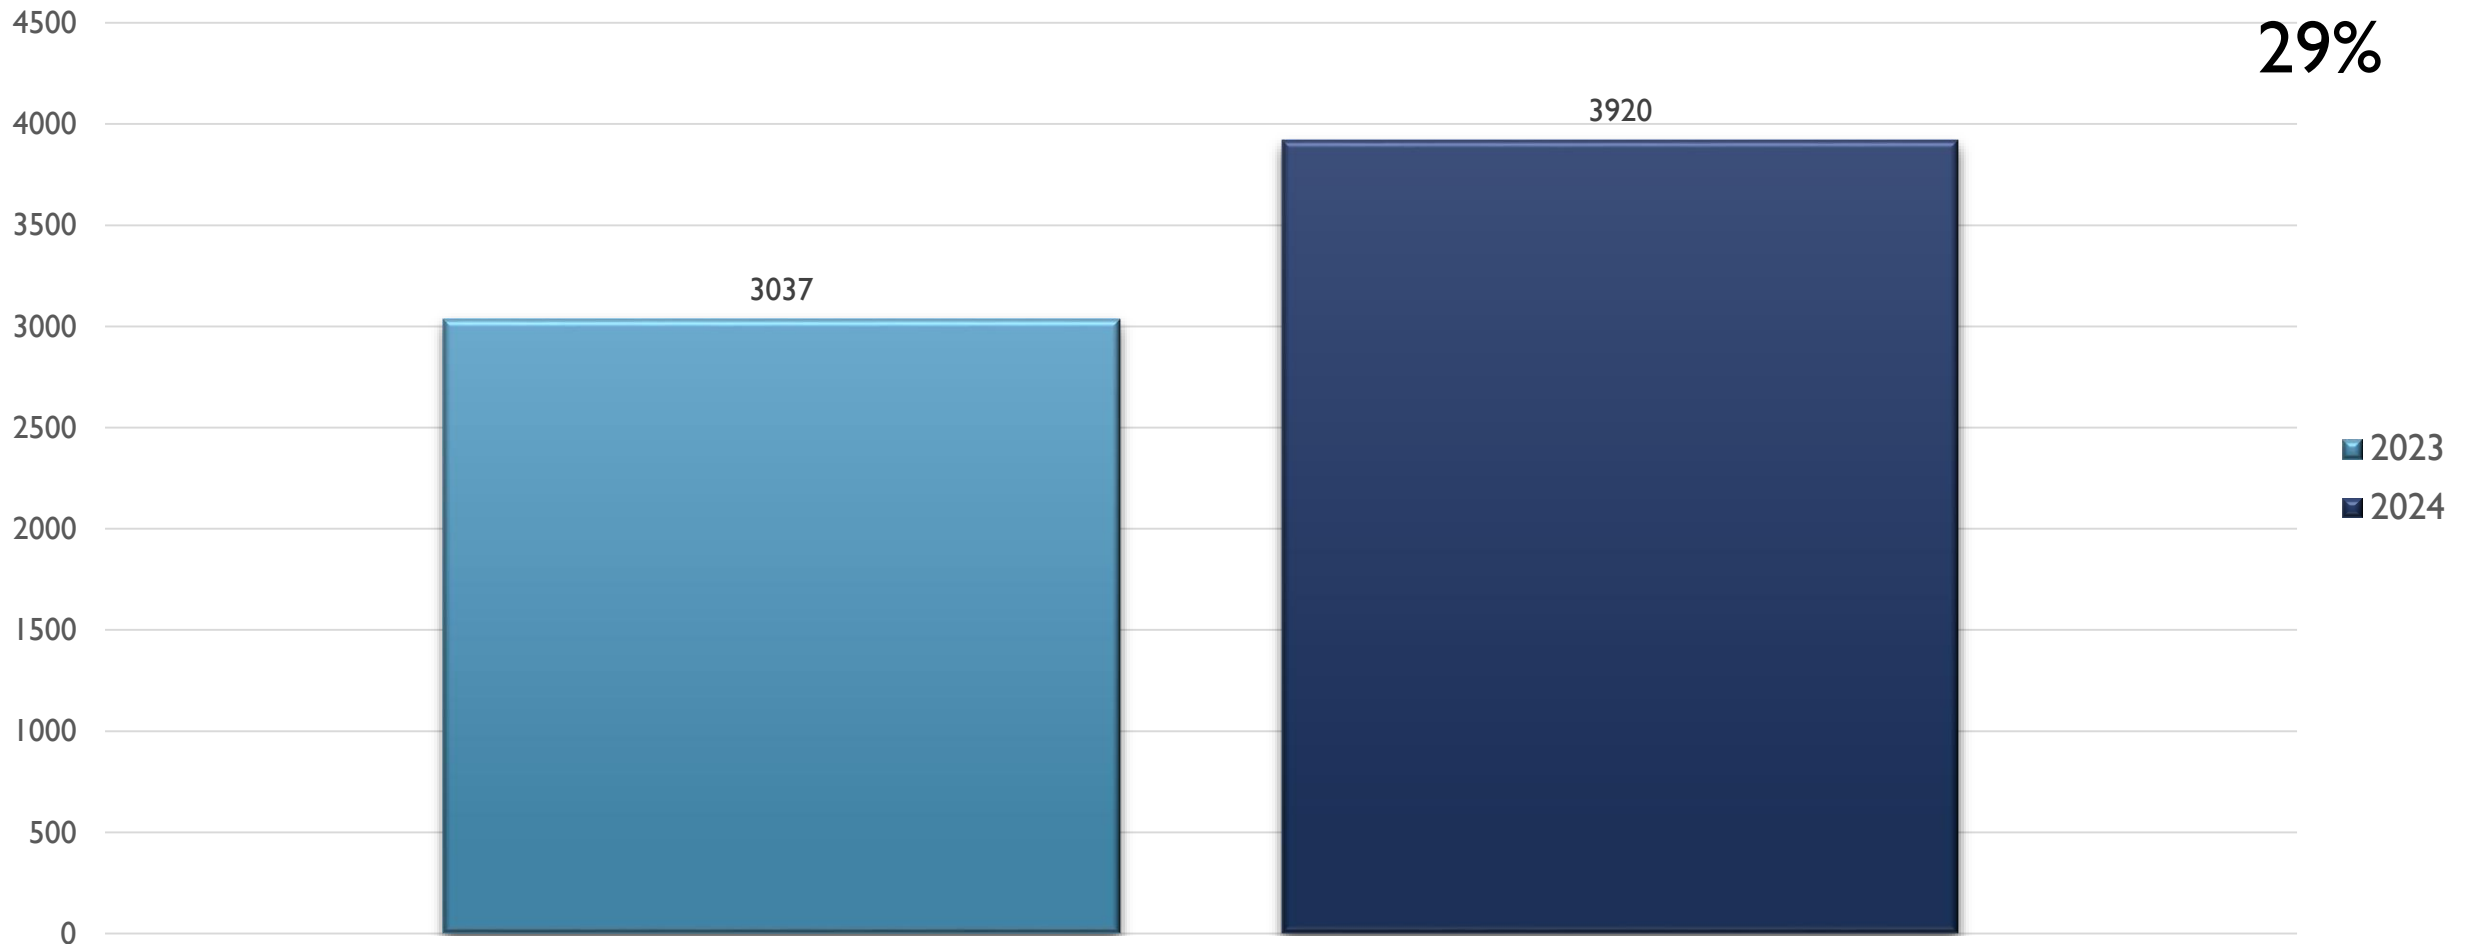

DESTRUCTION/DAMAGE/VANDALISM OF PROPERTY CITYWIDE JAN-APR