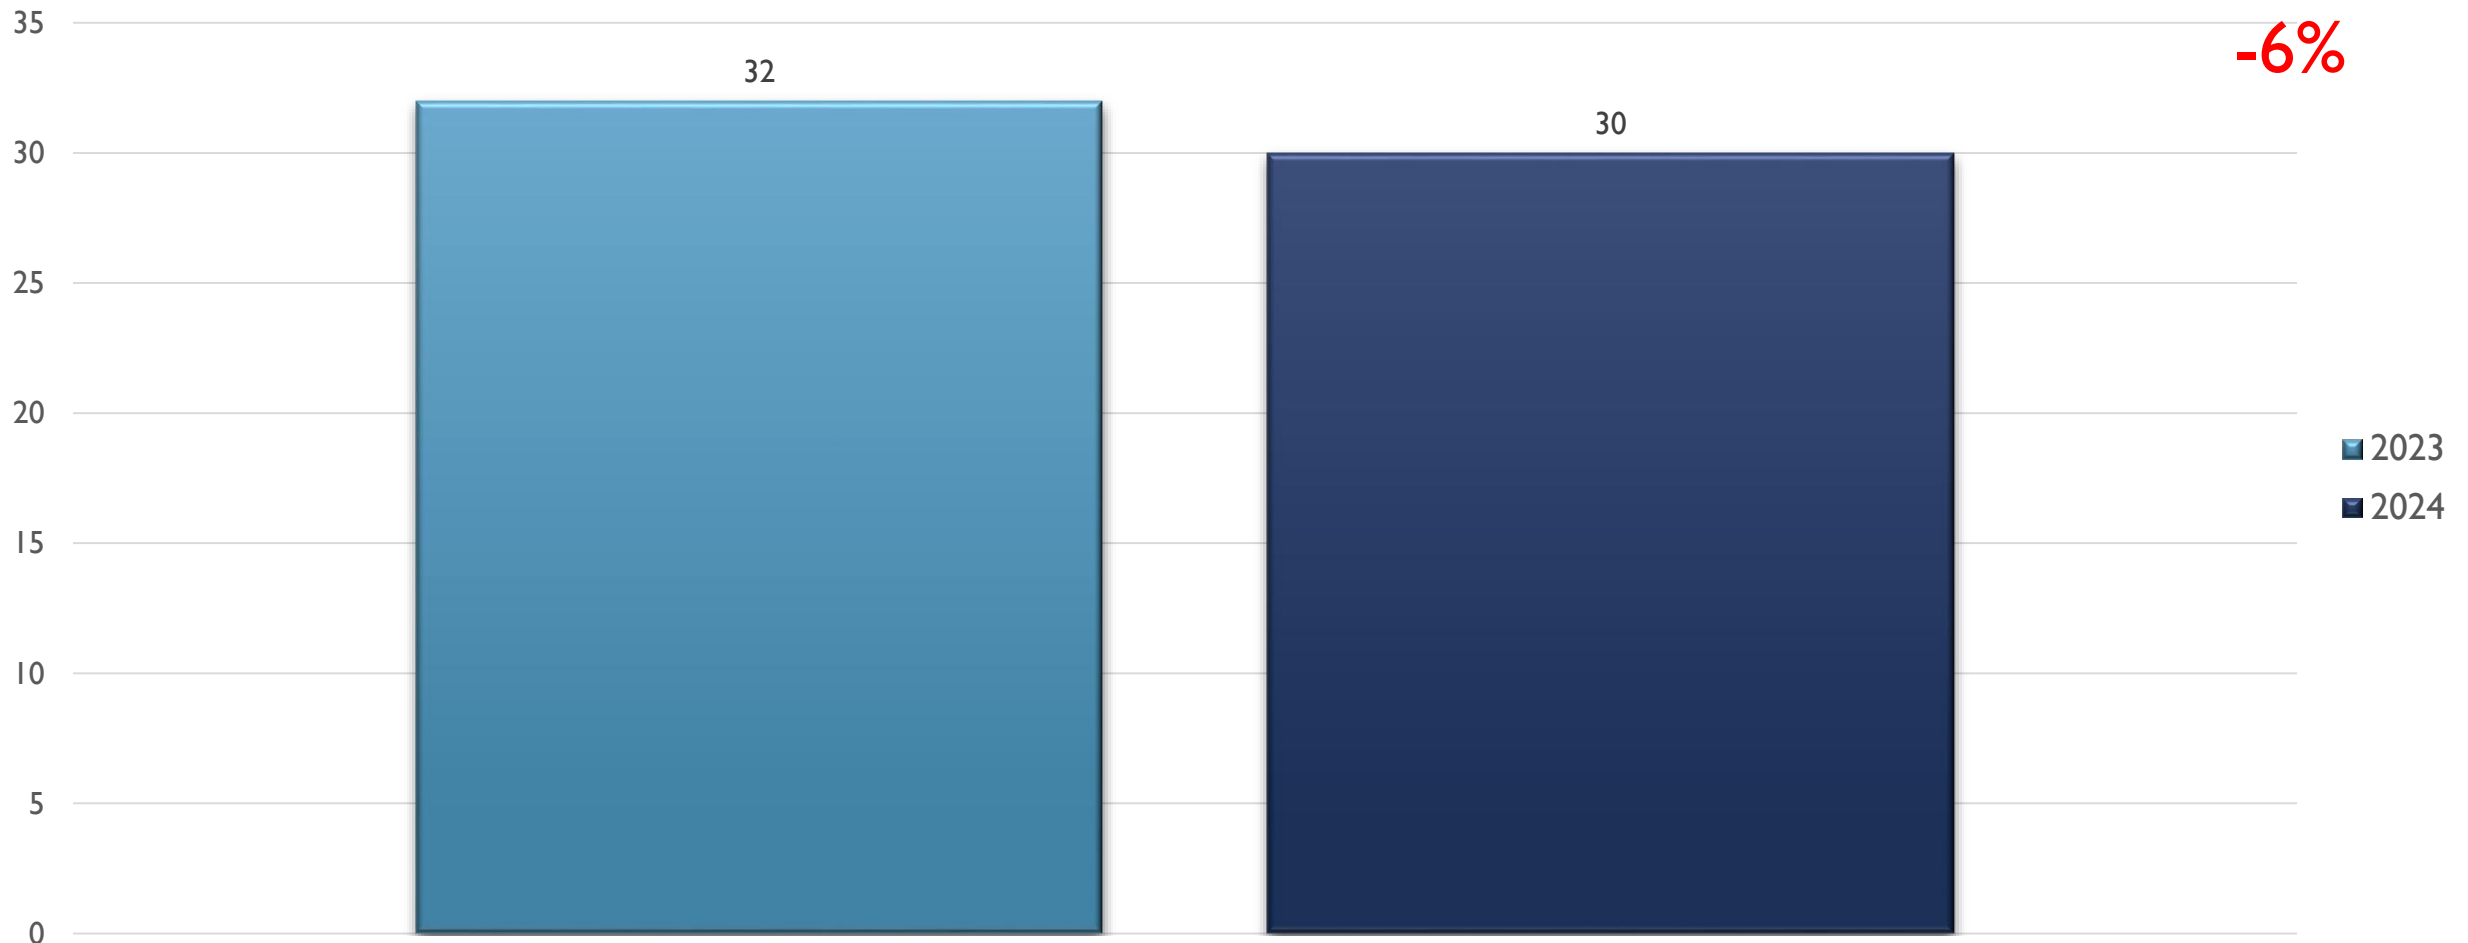

HOMICIDE OFFENSES CITYWIDE JAN-APR