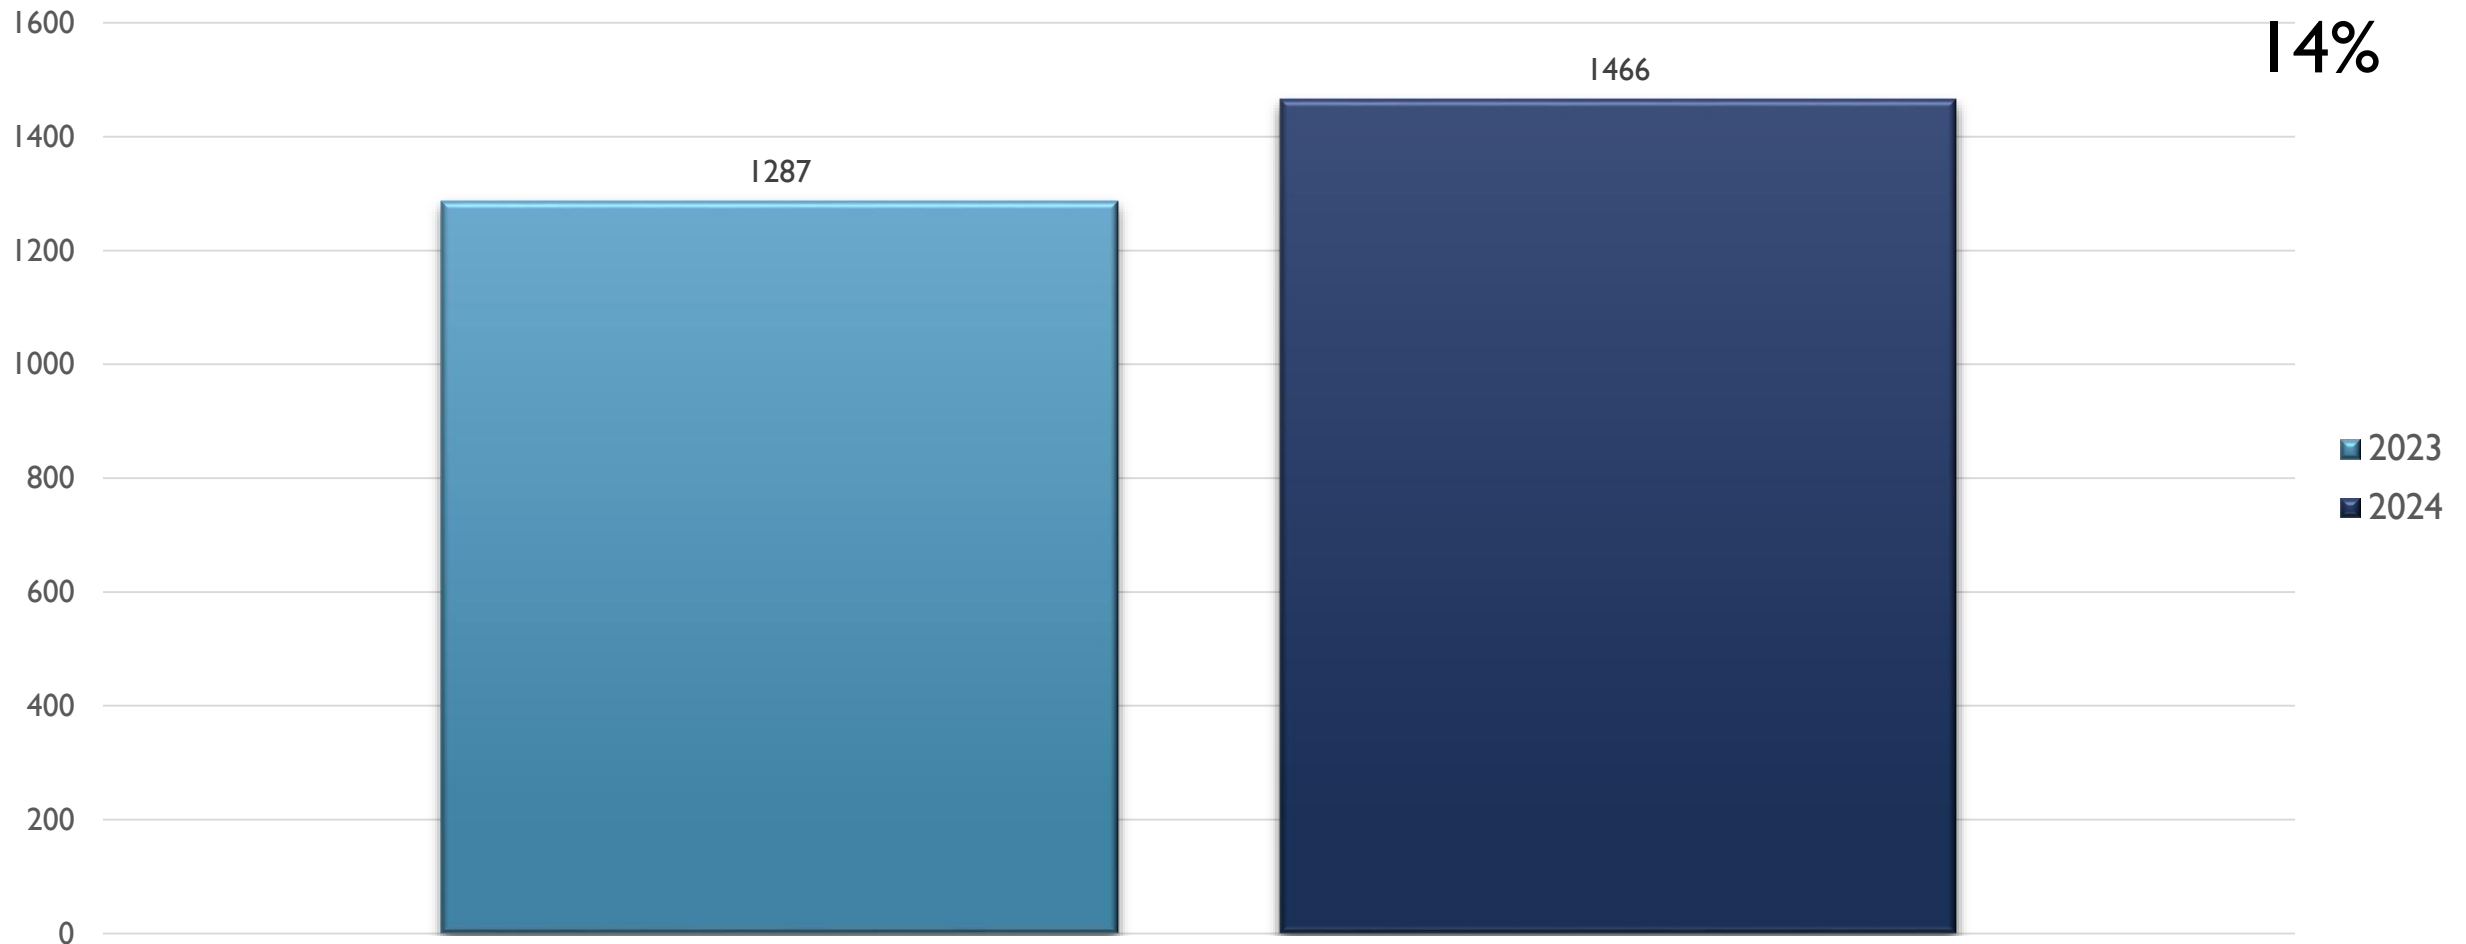

DRUG/NARCOTICS OFFENSES CITYWIDE JAN-APR