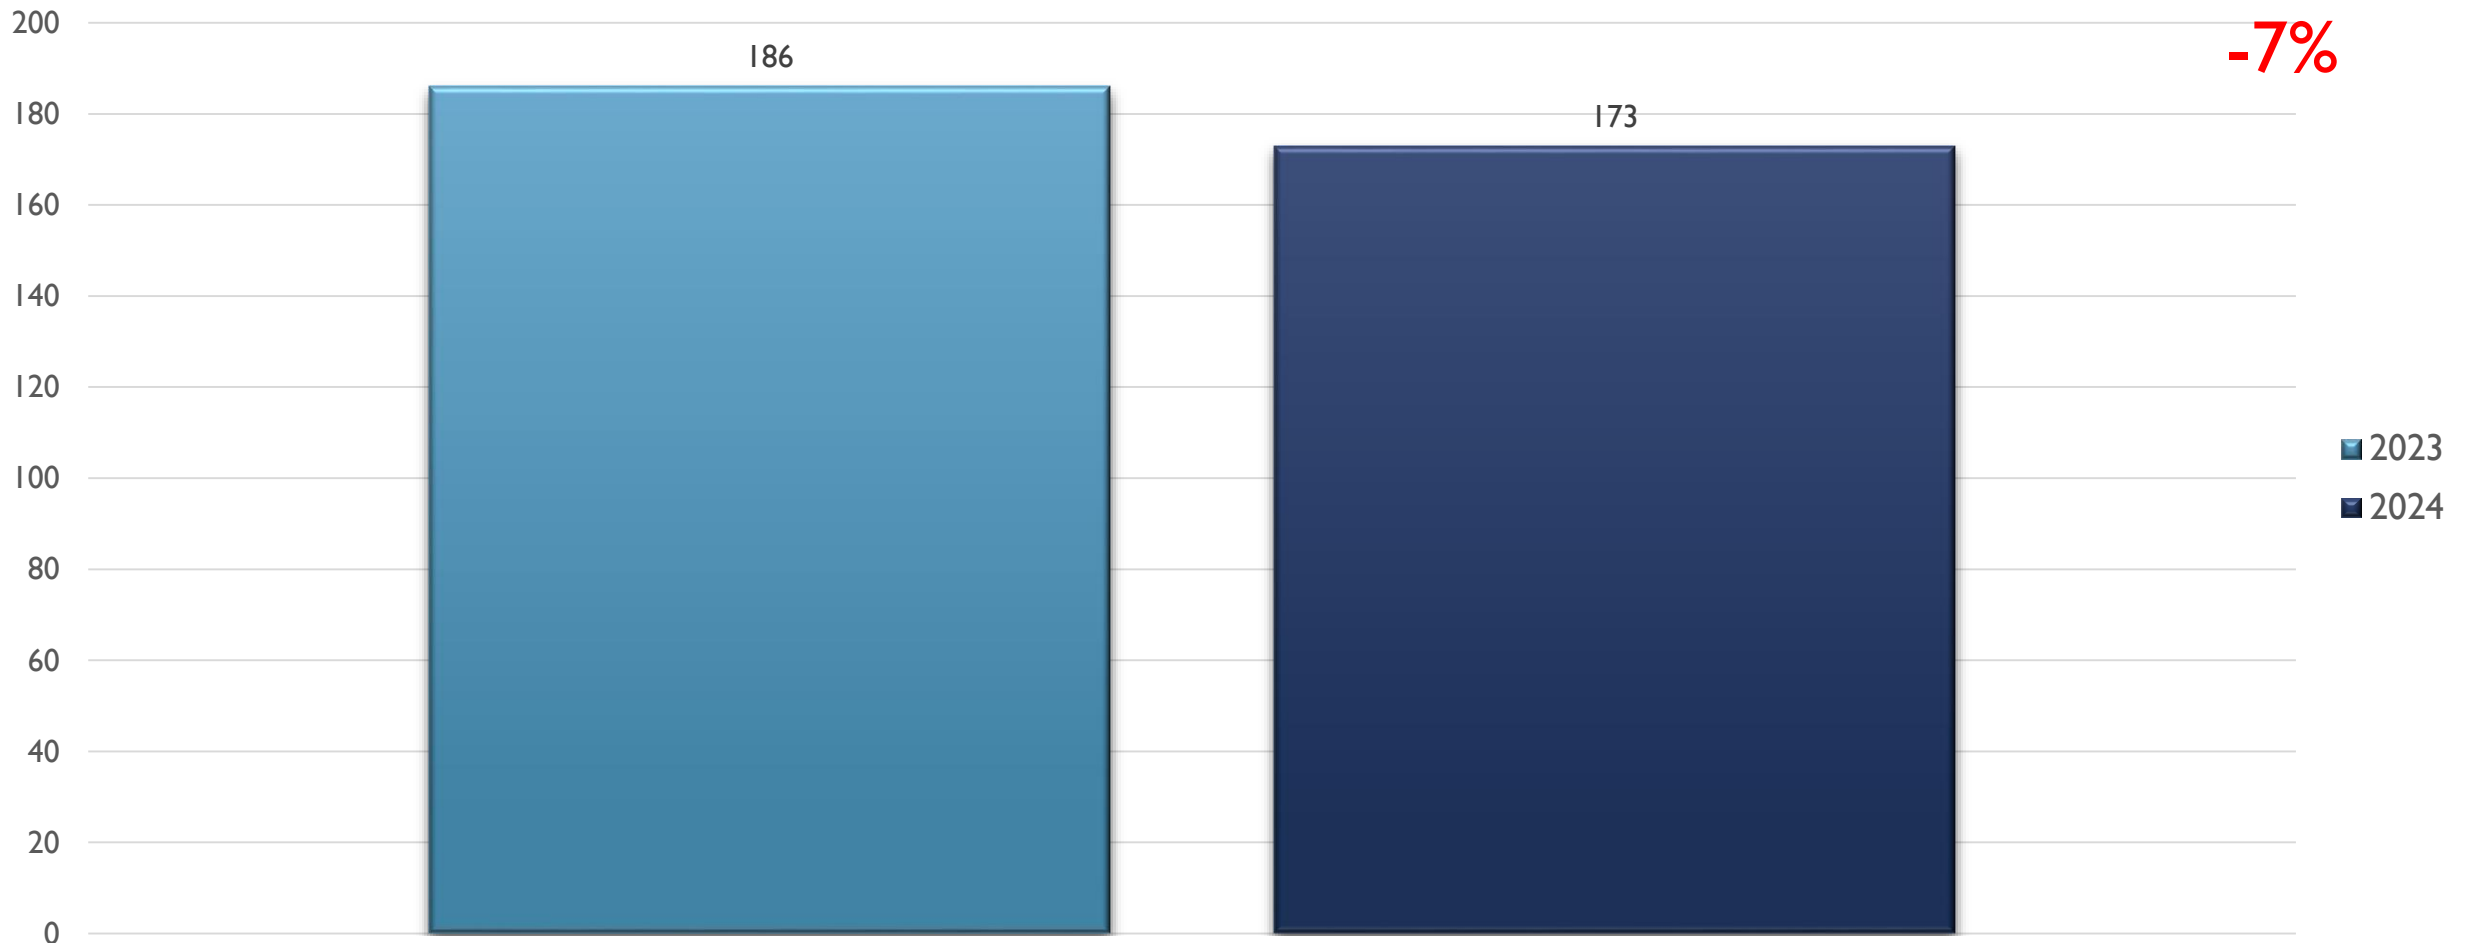

STOLEN PROPERTY OFFENSES CITYWIDE JAN-APR