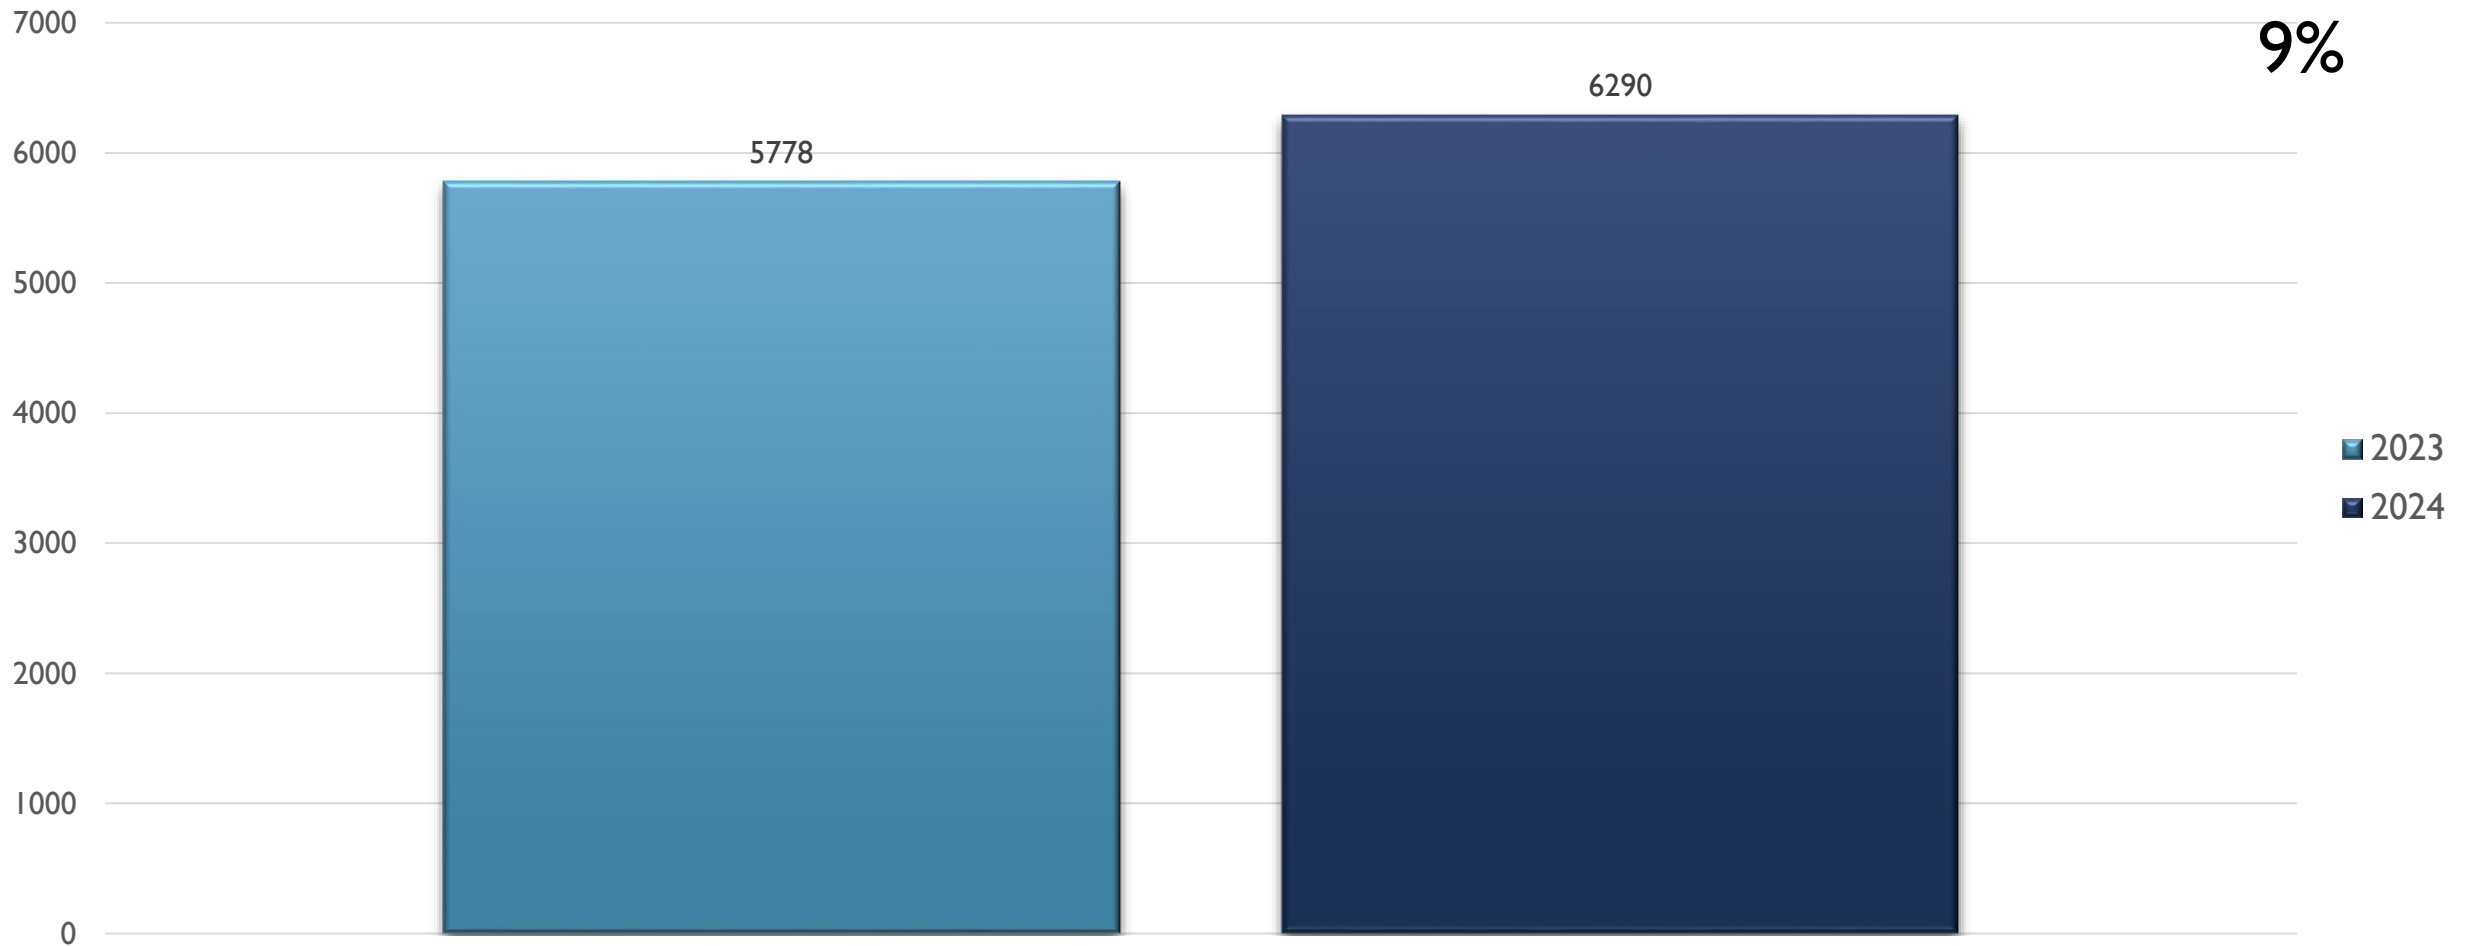

LARCENY/THEFT OFFENSES CITYWIDE JAN-APR