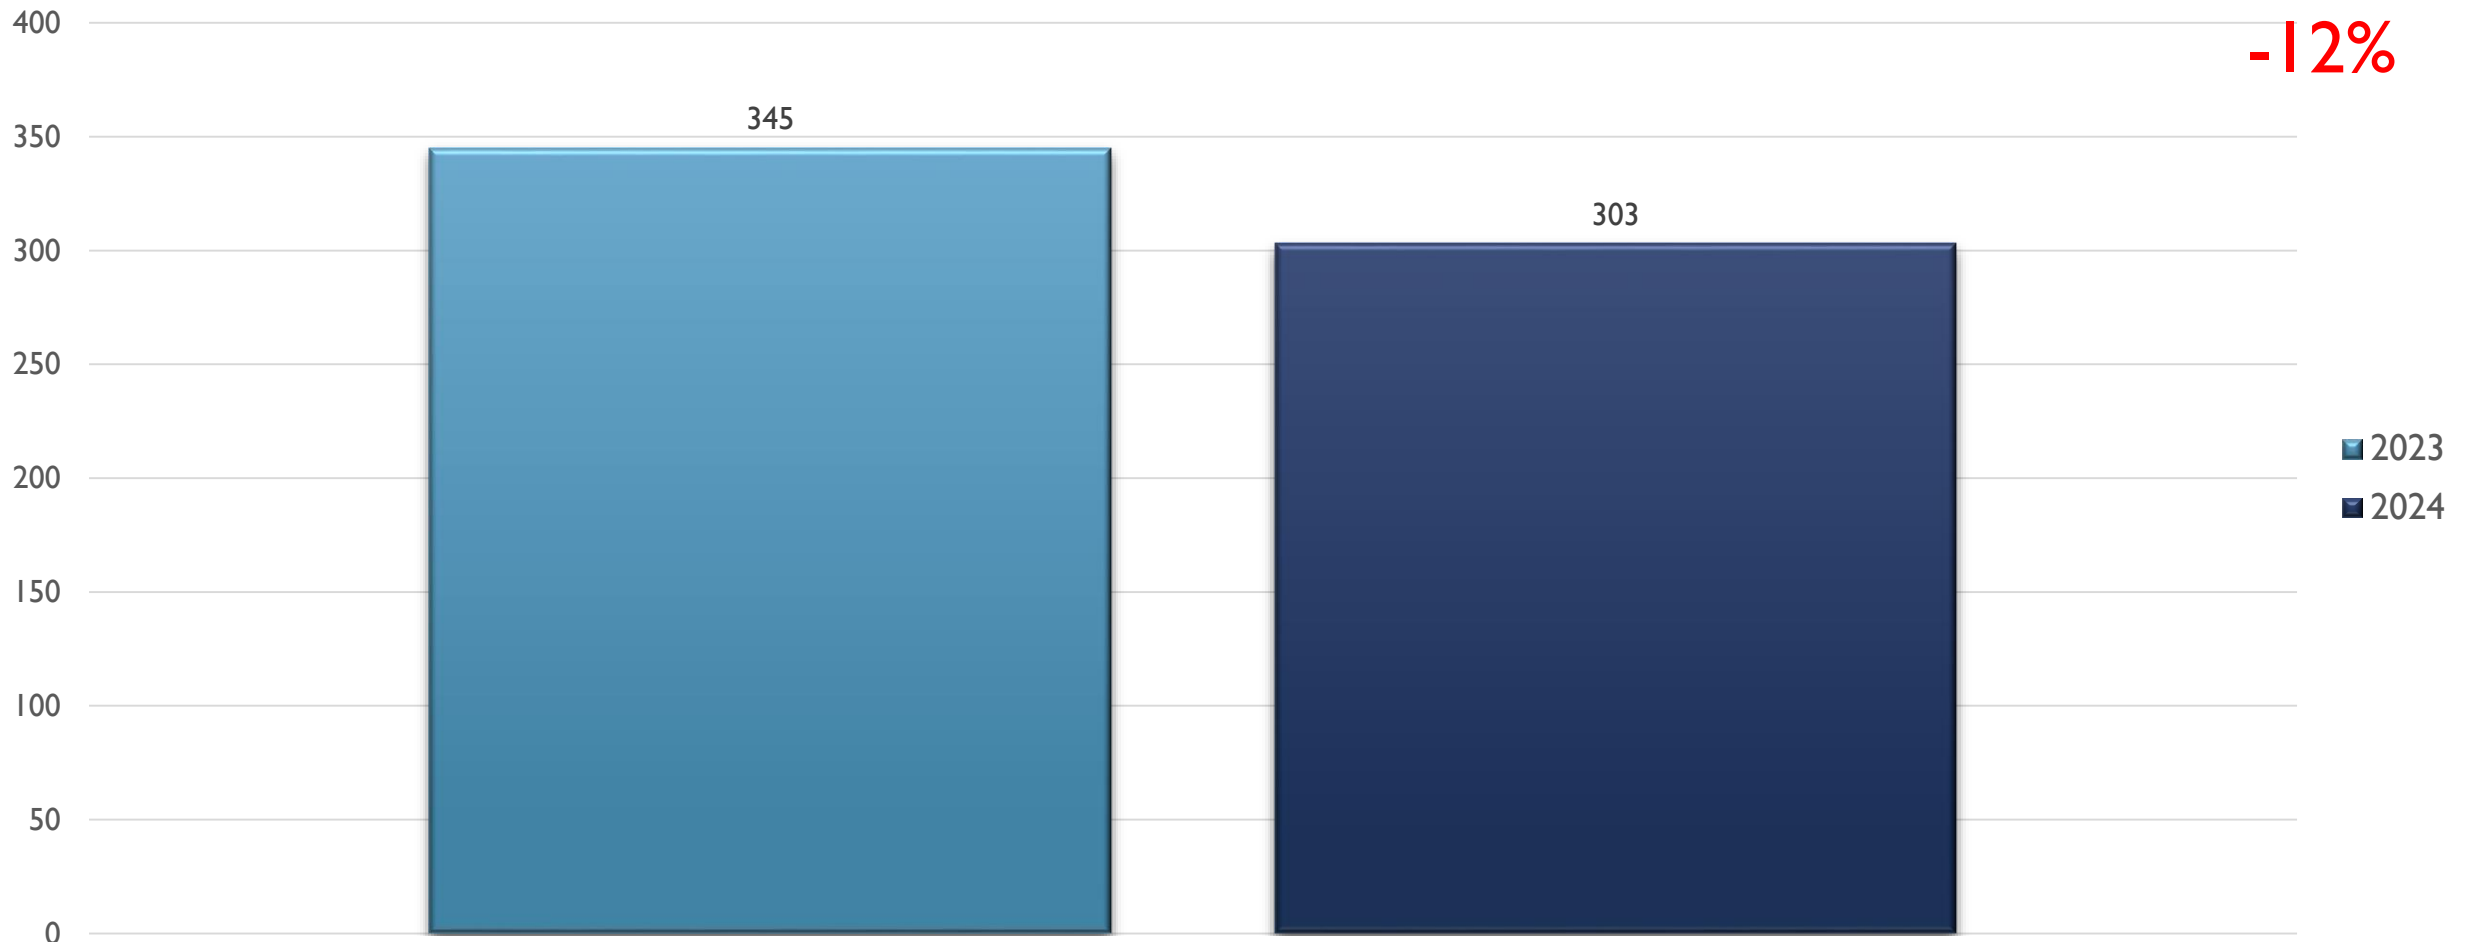

ROBBERY CITYWIDE JAN-APR