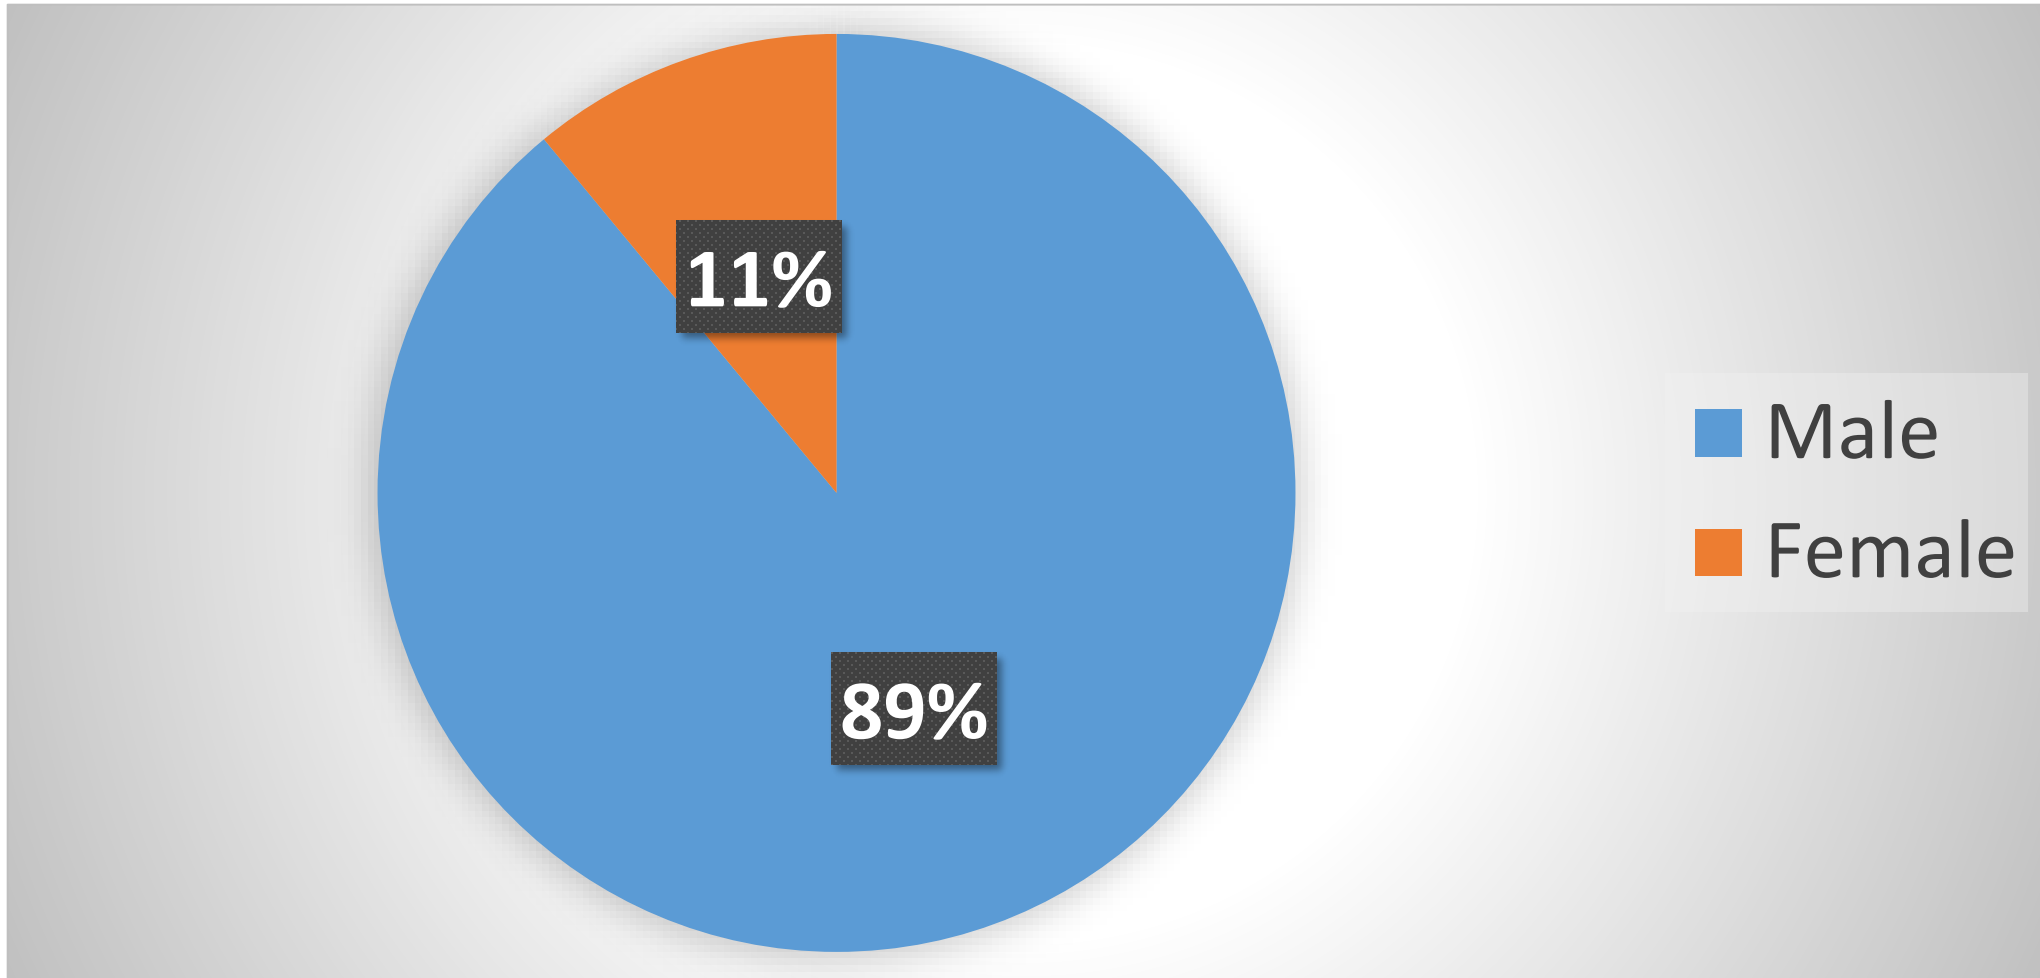

Albuquerque Police Department

*2022 Homicide Victim & Offender
Demographics*

2022 Homicide **Victims** by Age

2022 Homicide *Victims* by Gender

2022 Homicide *Victims* by Race/Ethnicity

2022 Homicide **Suspects** by Age

As of July 2, 2023

2022 Homicide **Suspects** by Gender

As of July 2, 2023

2022 Homicide **Suspects** by Race/Ethnicity

As of July 2, 2023