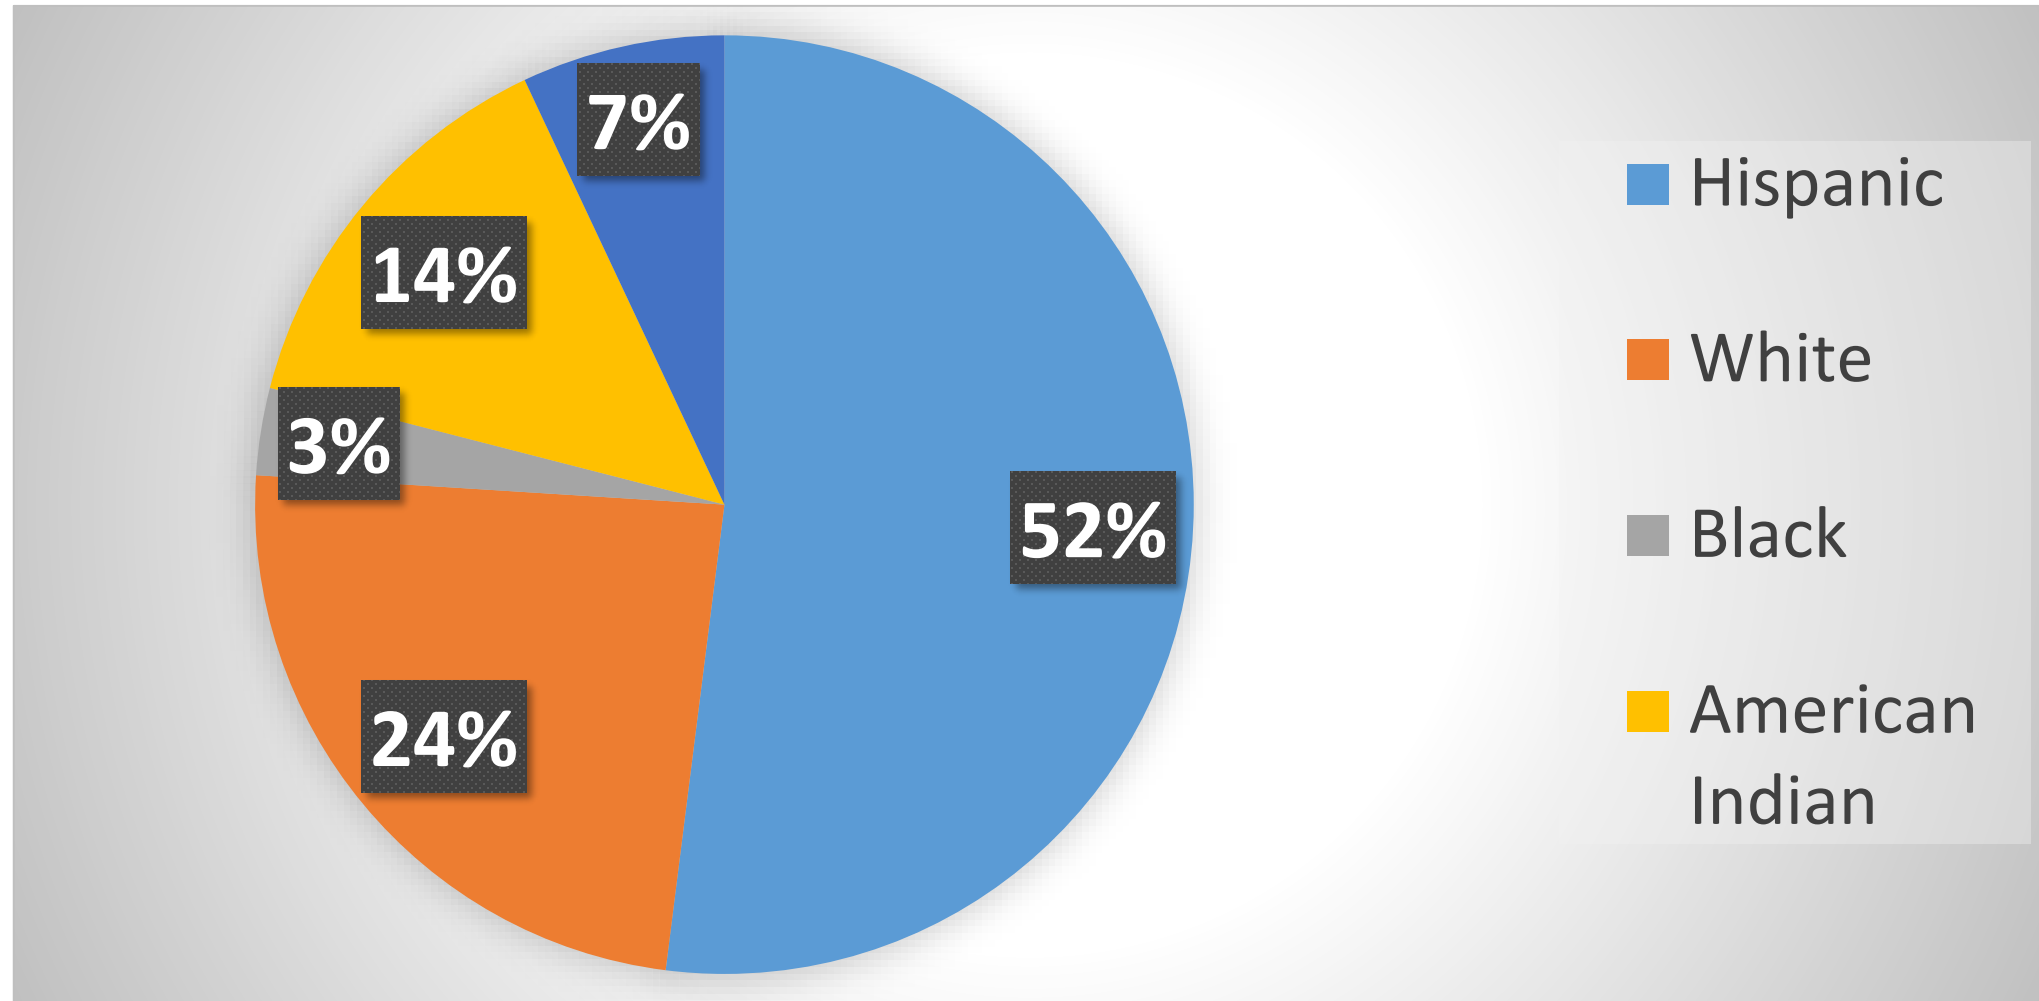

Albuquerque Police Department

*2022 Homicide Victim & Offender
Demographics*

2022 Homicide **Victims** by Age

2022 Homicide *Victims* by Gender

2022 Homicide *Victims* by Race/Ethnicity

2022 Homicide **Suspects** by Age

As of July 2, 2023

2022 Homicide **Suspects** by Gender

As of July 2, 2023

2022 Homicide **Suspects** by Race/Ethnicity

As of July 2, 2023