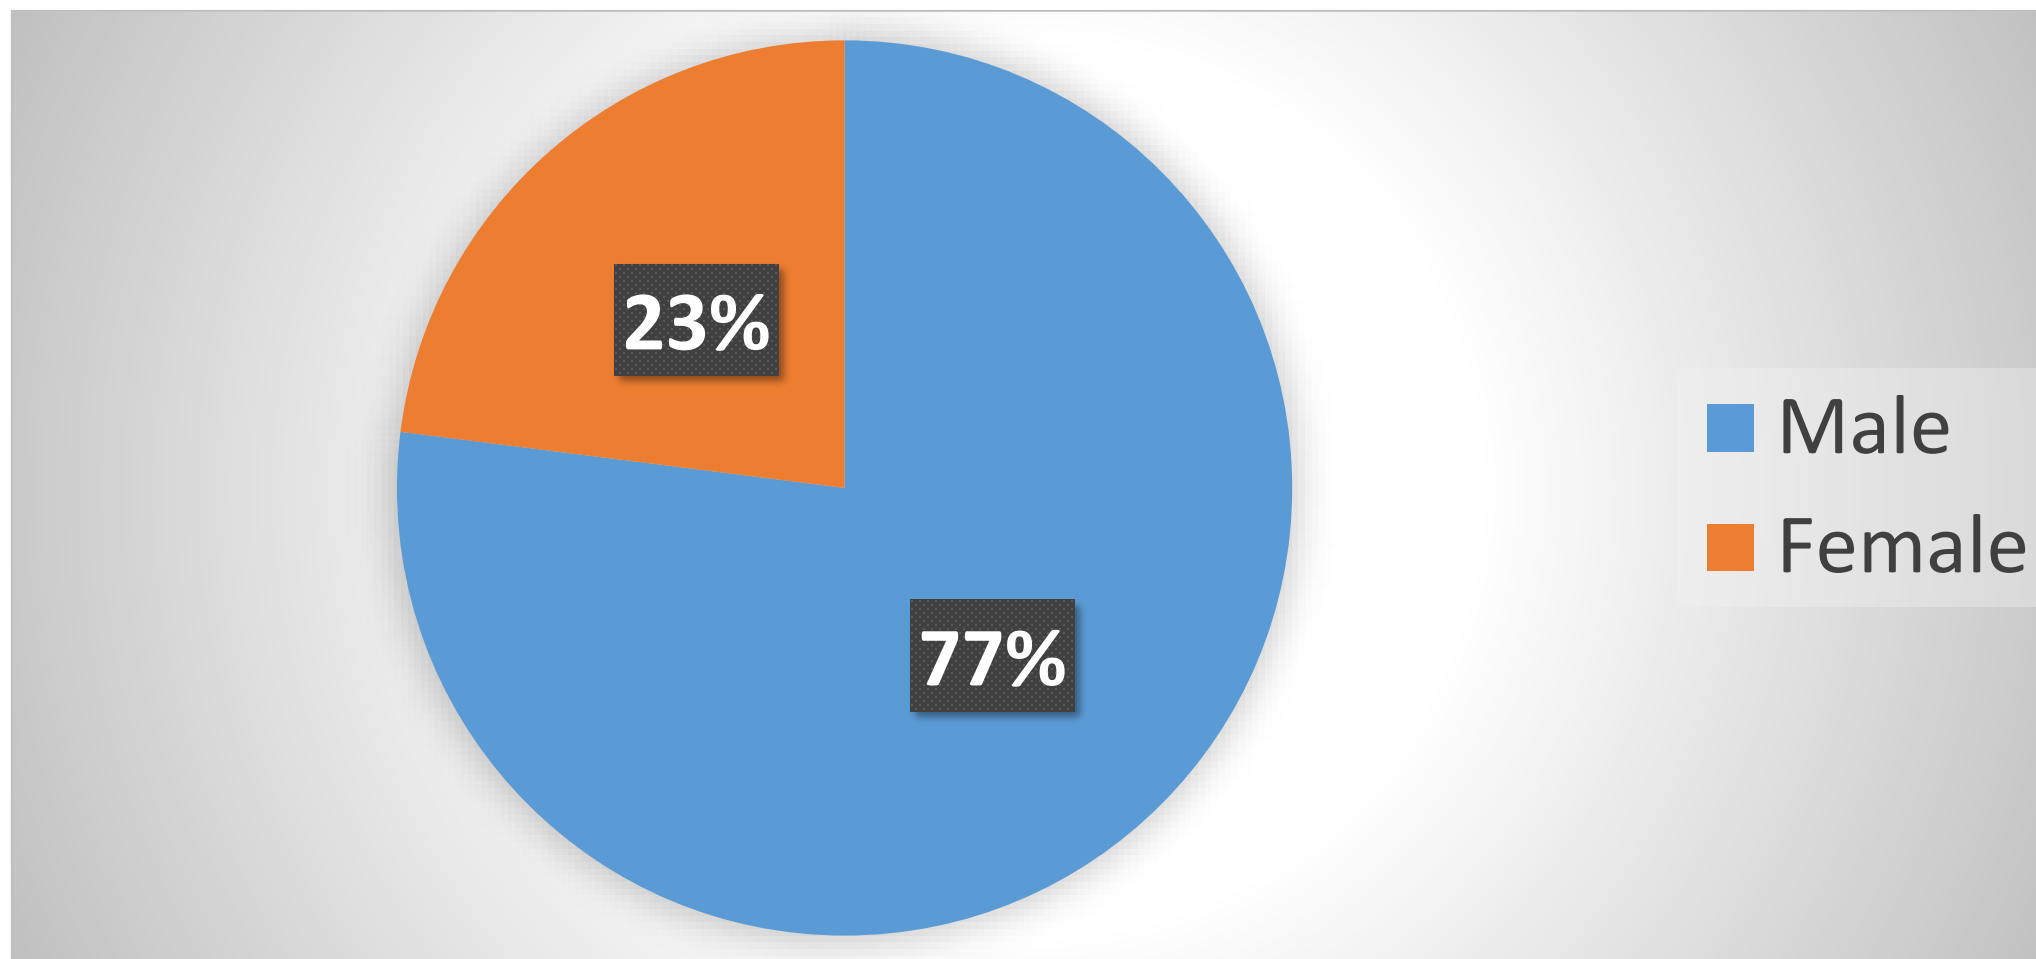

Albuquerque Police Department

*2022 Homicide Victim & Offender
Demographics*

2022 Homicide **Victims** by Age

2022 Homicide *Victims* by Gender

2022 Homicide *Victims* by Race/Ethnicity

2022 Homicide **Suspects** by Age

As of July 2, 2023

2022 Homicide **Suspects** by Gender

As of July 2, 2023

2022 Homicide **Suspects** by Race/Ethnicity

As of July 2, 2023