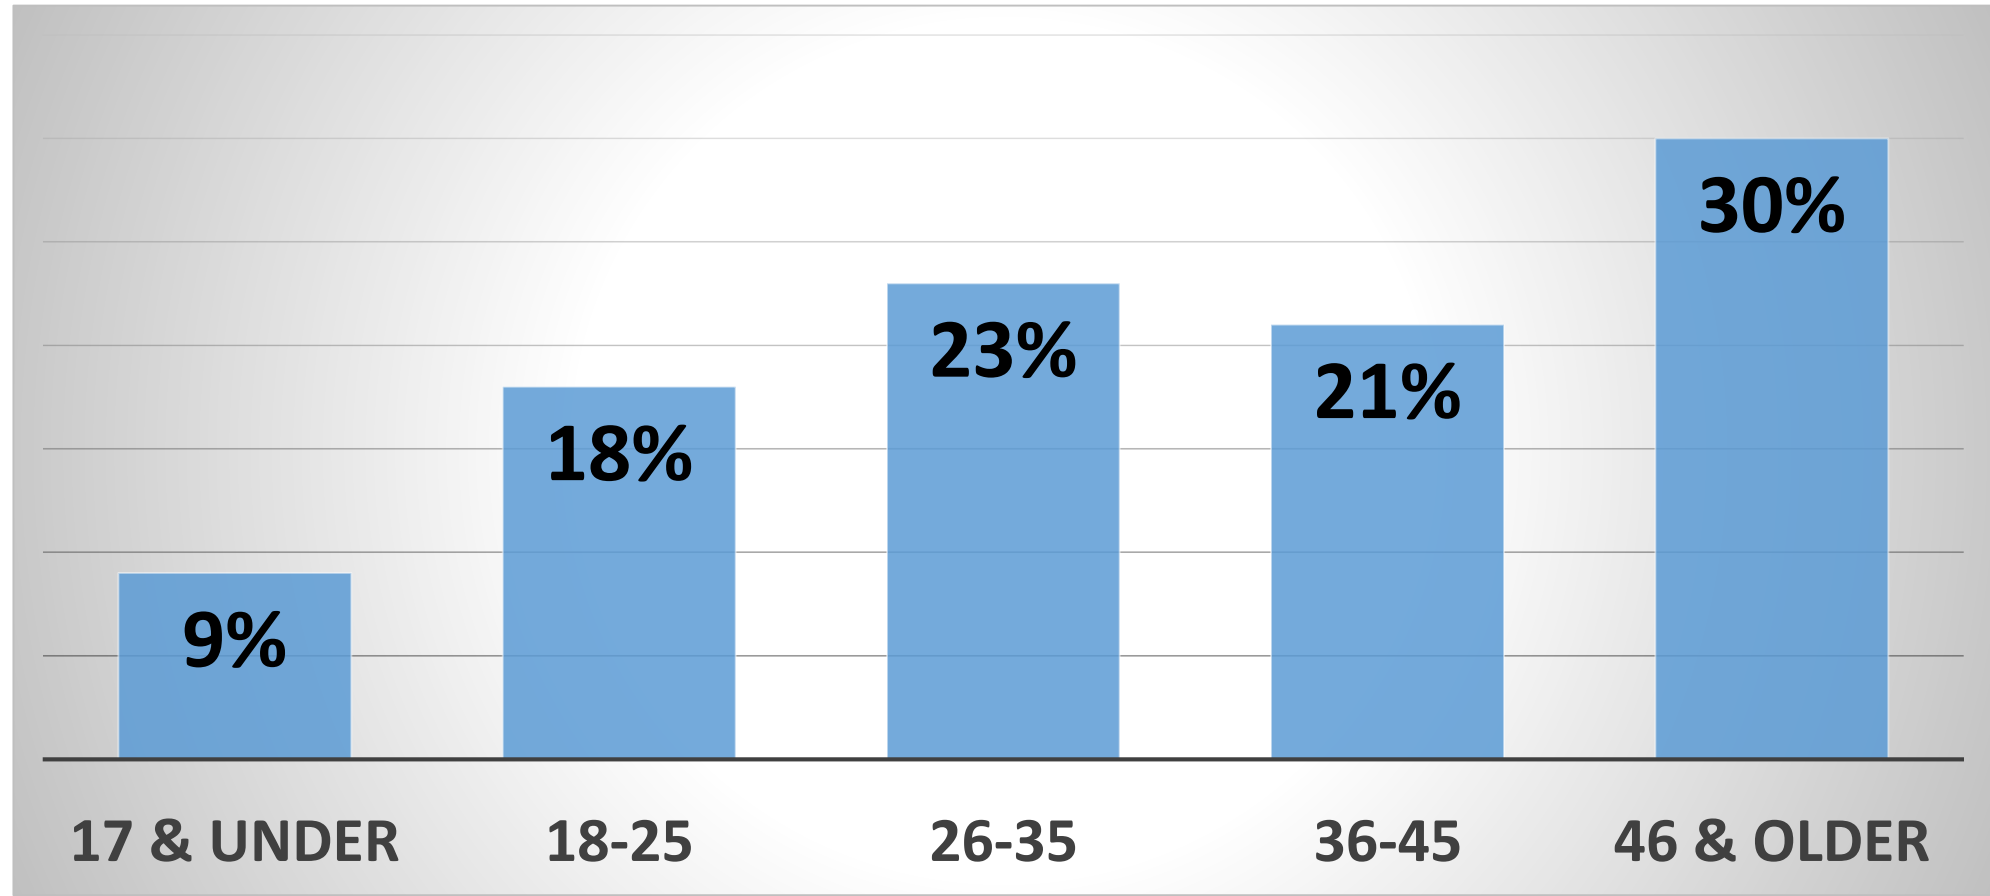

Albuquerque Police Department

*2022 Homicide Victim & Offender
Demographics*

2022 Homicide **Victims** by Age

2022 Homicide *Victims* by Gender

2022 Homicide *Victims* by Race/Ethnicity

2022 Homicide **Suspects** by Age

As of July 2, 2023

2022 Homicide **Suspects** by Gender

As of July 2, 2023

2022 Homicide **Suspects** by Race/Ethnicity

As of July 2, 2023