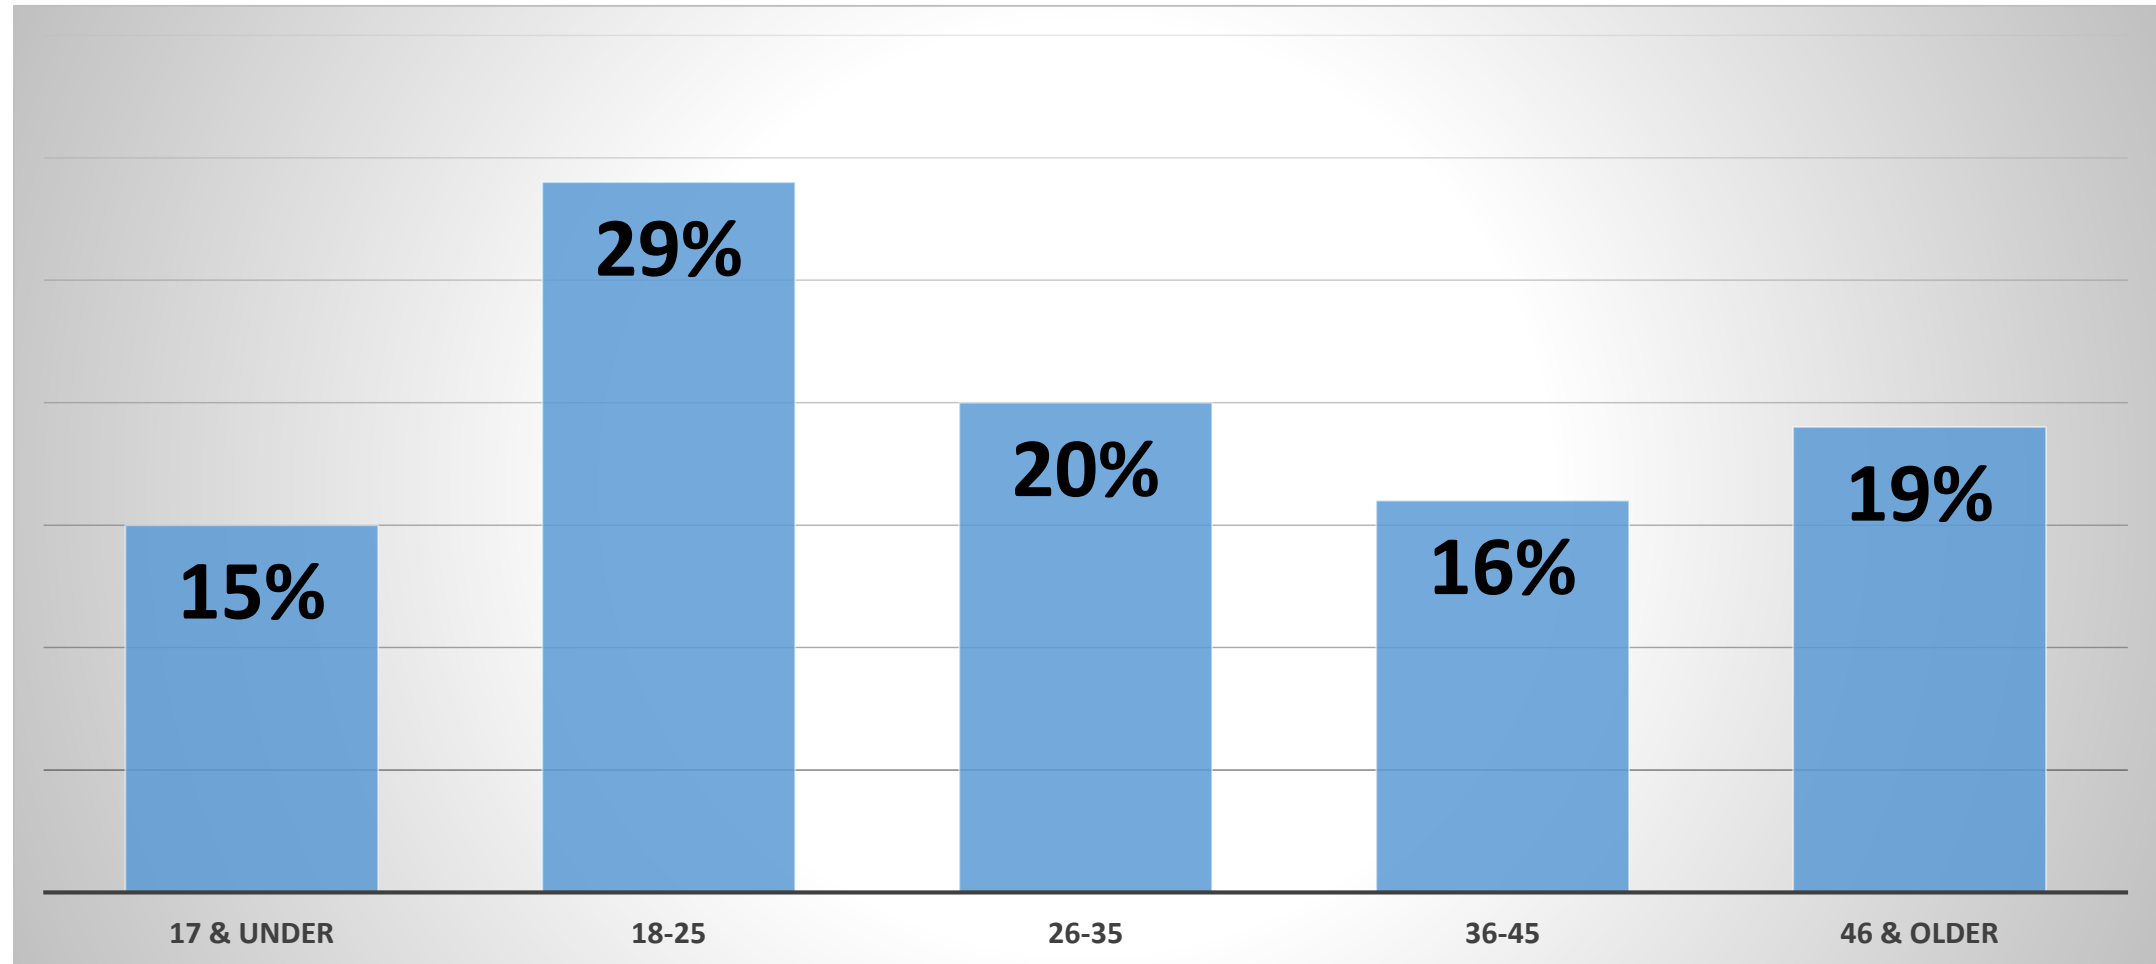

Albuquerque Police Department

*2022 Homicide Victim & Offender
Demographics*

2022 Homicide **Victims** by Age

2022 Homicide *Victims* by Gender

2022 Homicide *Victims* by Race/Ethnicity

2022 Homicide **Suspects** by Age

As of July 2, 2023

2022 Homicide **Suspects** by Gender

As of July 2, 2023

2022 Homicide **Suspects** by Race/Ethnicity

As of July 2, 2023