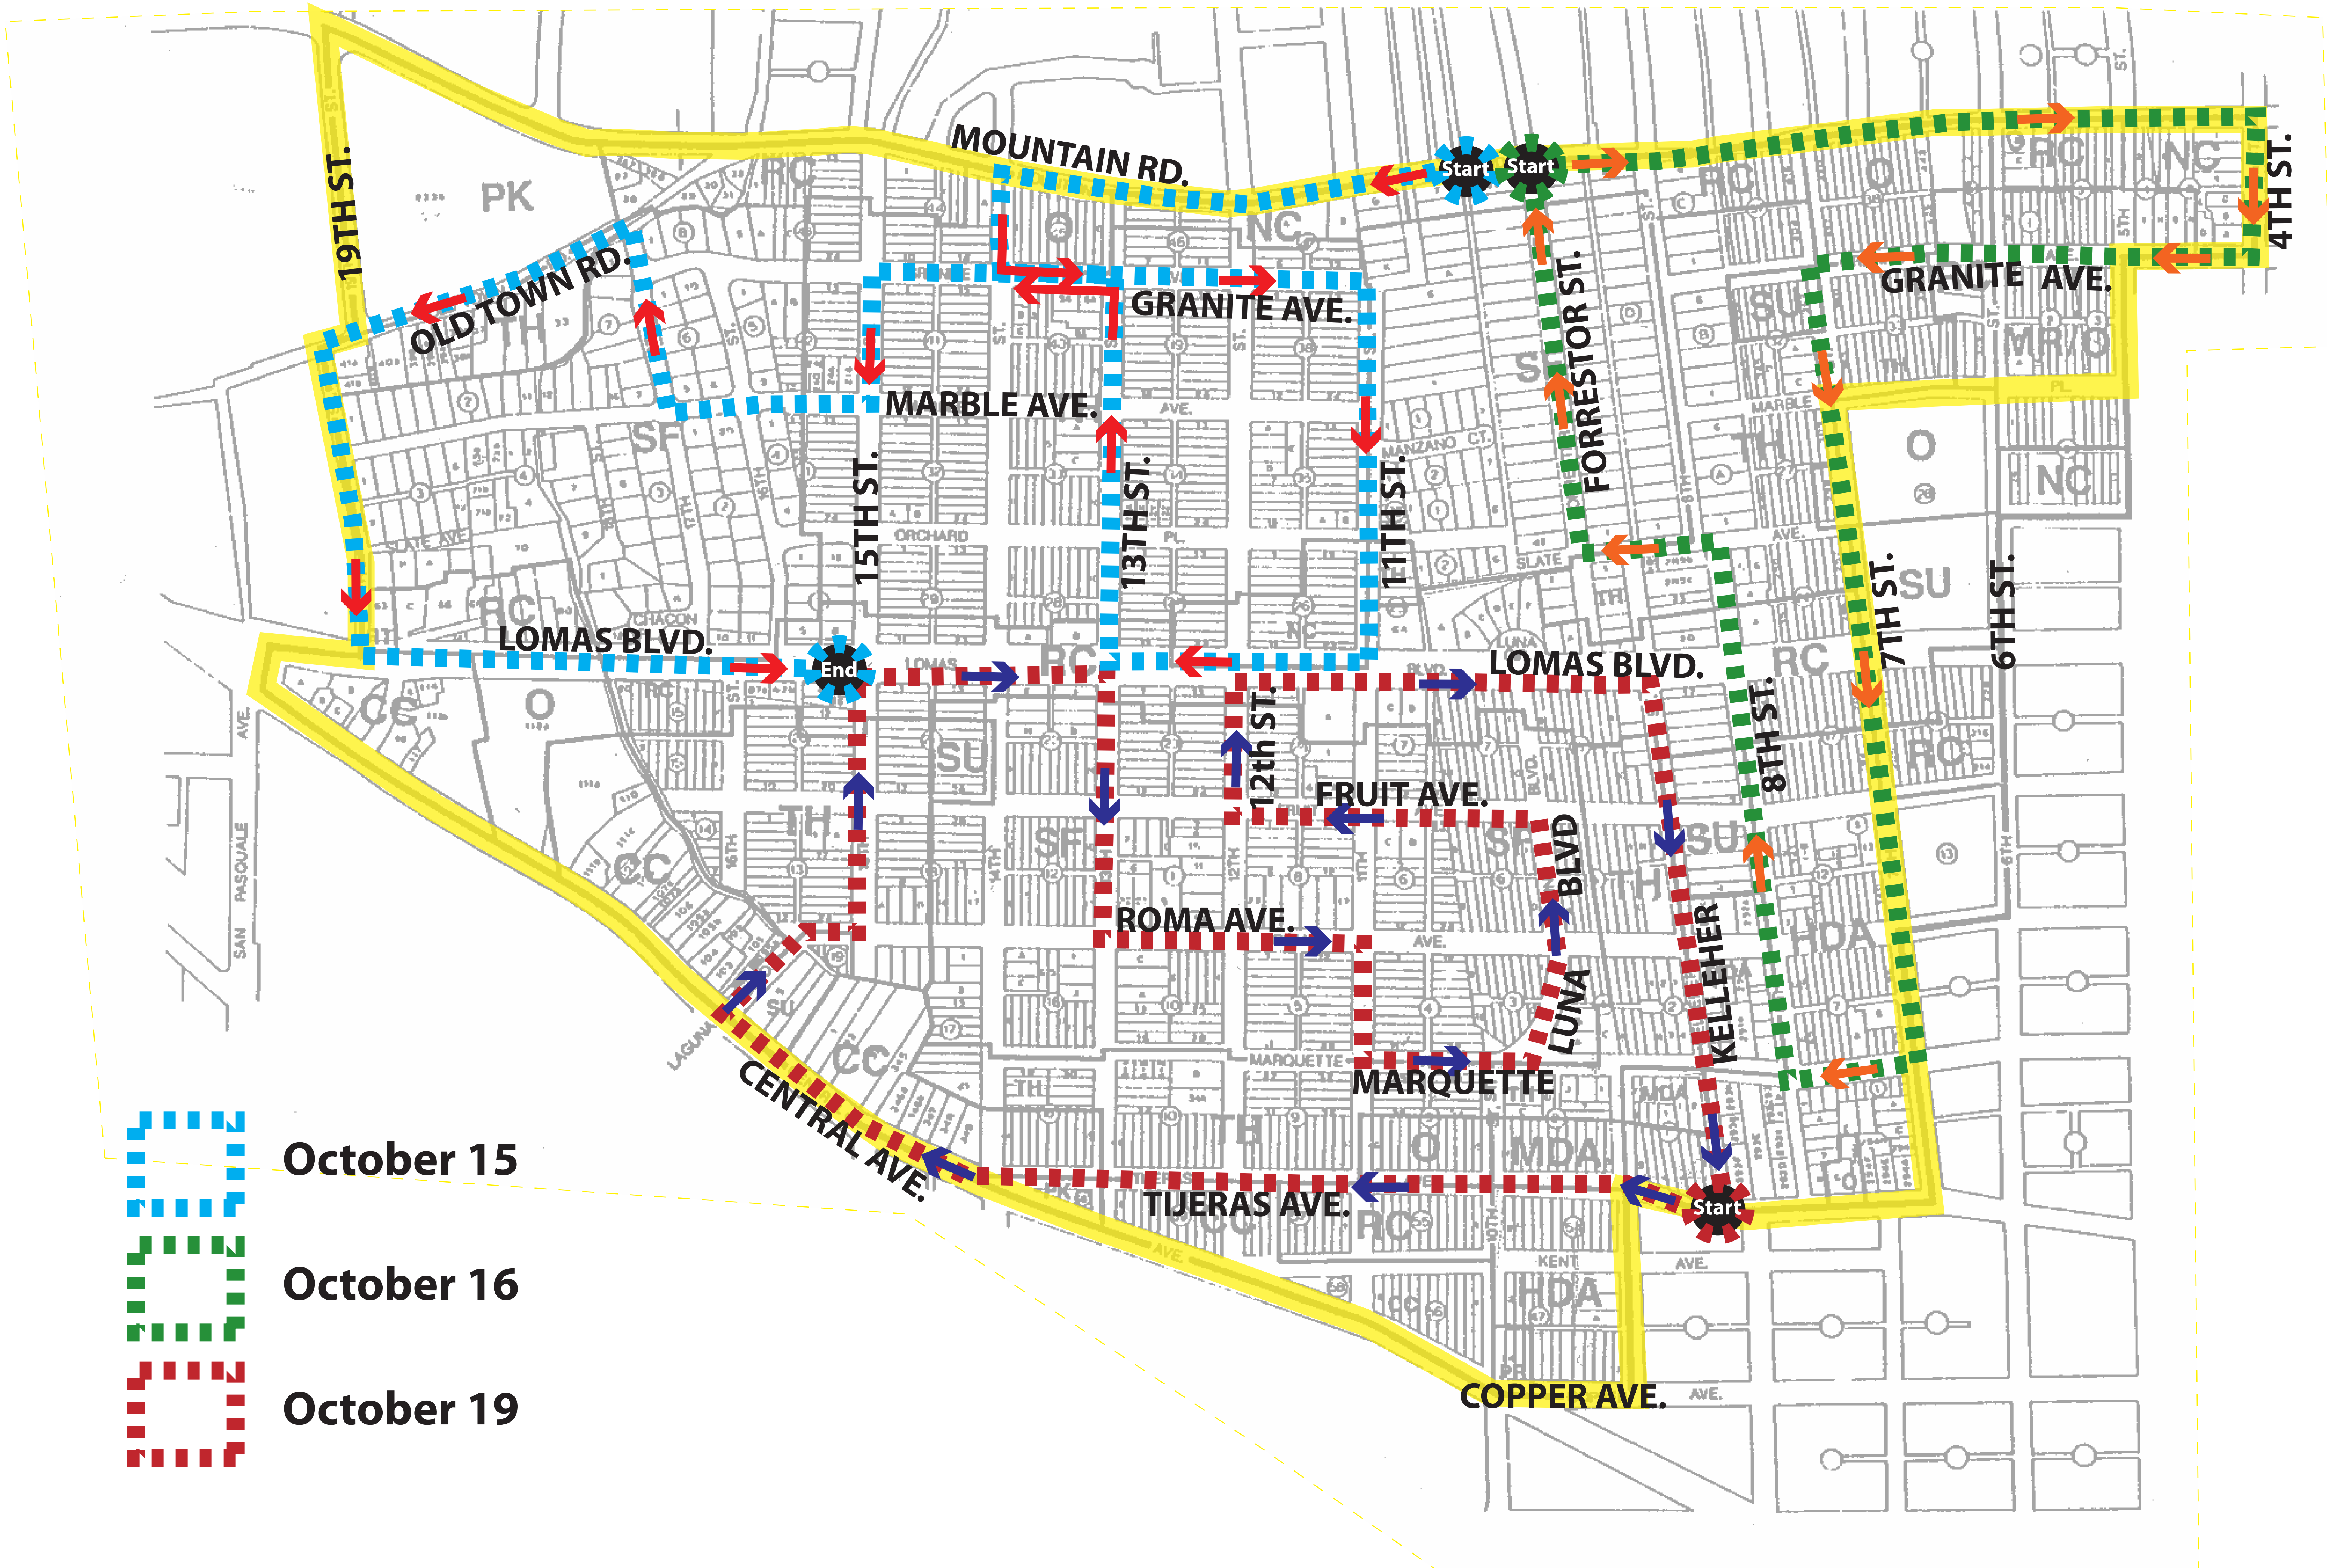

DNA TOUR MAP

October 15

October 16

October 19

Map labels include: 19TH ST., MOUNTAIN RD., OLD TOWN RD., GRANITE AVE., MARBLE AVE., LOMAS BLVD., 15TH ST., 13TH ST., 11TH ST., FORRESTOR ST., 4TH ST., 7TH ST., 6TH ST., 12th ST., FRUIT AVE., ROMA AVE., LUNA BLVD., MARQUETTE, KELLEHER, 8TH ST., CENTRAL AVE., TIJERAS AVE., COPPER AVE., and SAN PASO VALE AVE.