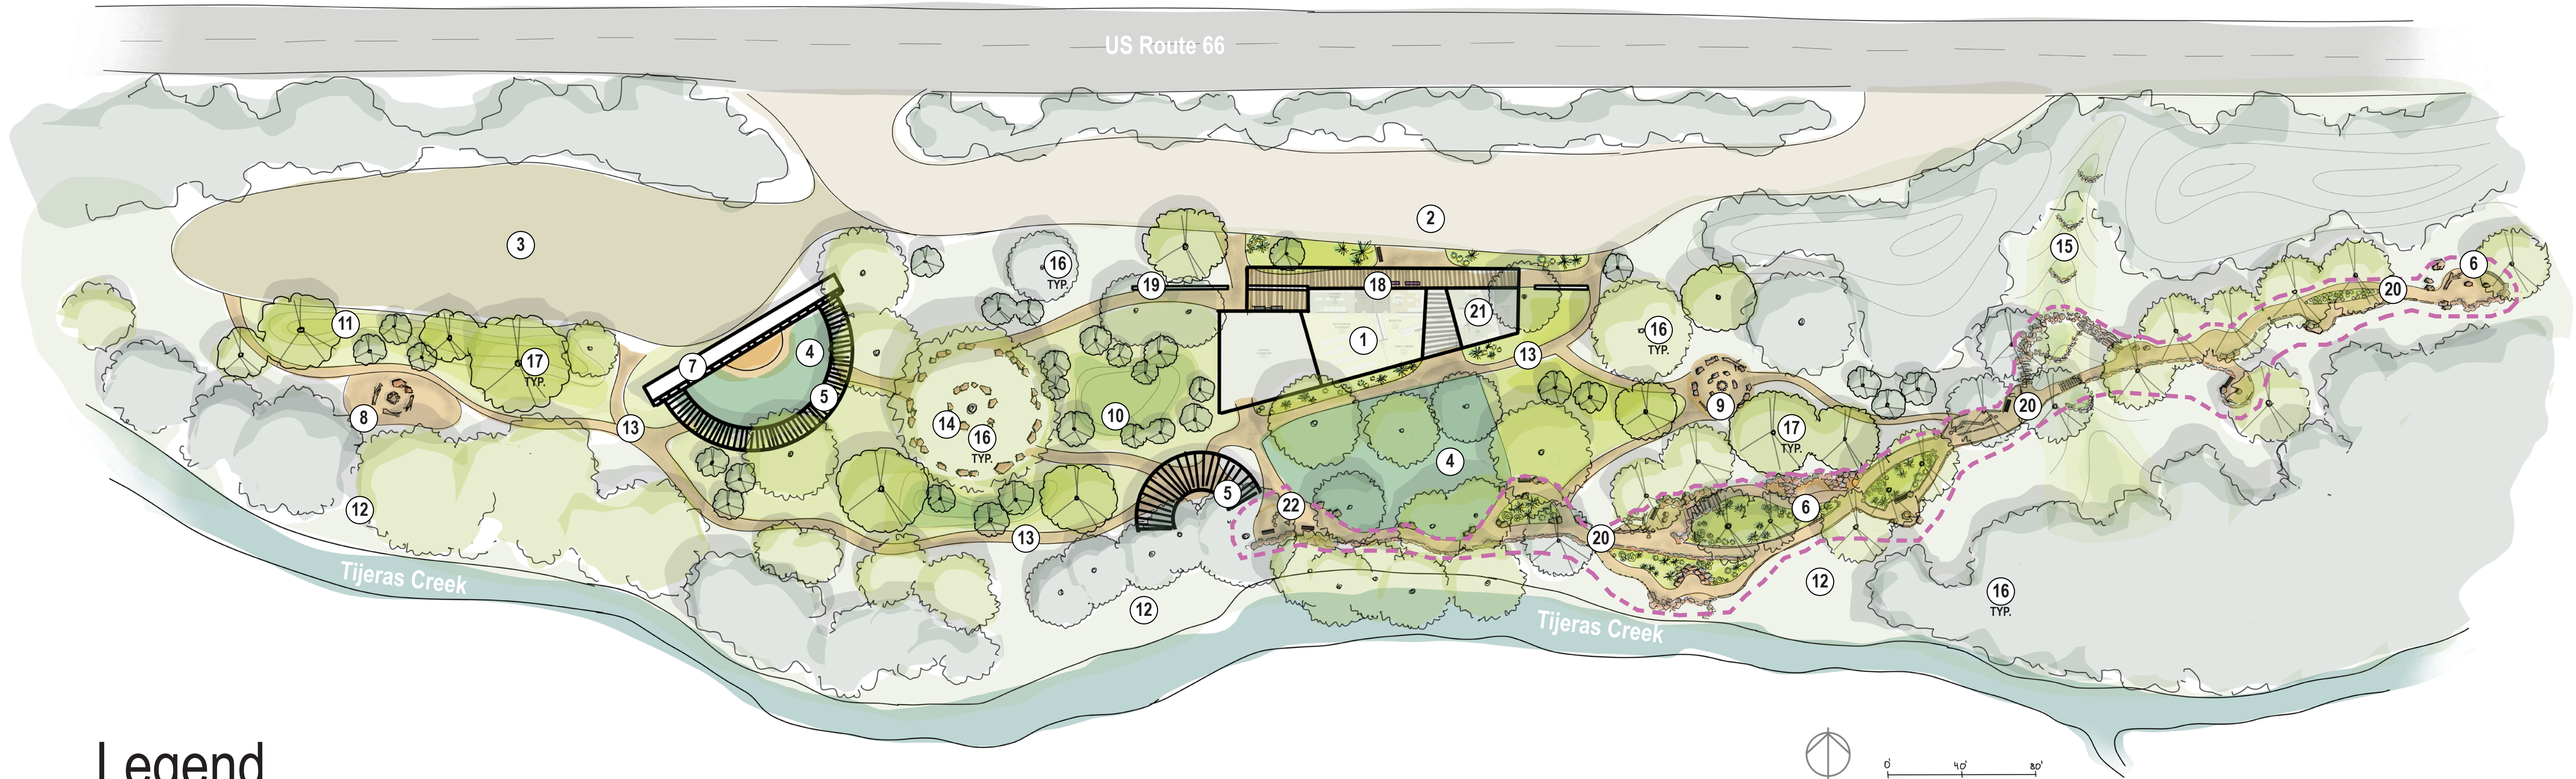

Concept A | New Building

Legend

- | | | |
|---------------------------|---|-----------------------------------|
| ① New Building | ⑧ Special Use Small Group Camping | ⑮ Swale with Check Dams |
| ② Renovated Parking Lot | ⑨ Firepit Gathering Space | ⑯ Existing Tree |
| ③ Overflow Parking Lot | ⑩ Meadow Planting Area | ⑰ Proposed Tree |
| ④ Turf Grass | ⑪ Constructed Berm | ⑱ Visitor Information Kiosk |
| ⑤ Shade Trellis | ⑫ Creek Restoration + Regrading | ⑲ Screen Wall |
| ⑥ Nature Engagement Nodes | ⑬ Accessible Trail | ⑳ Accessible Sensory Nature Trail |
| ⑦ Existing Stable / Stage | ⑭ Flexible-Use Gathering Space | ㉑ Restroom Building |
| | --- Inclusive Nature Trail - Under Construction | ㉒ Trailhead |