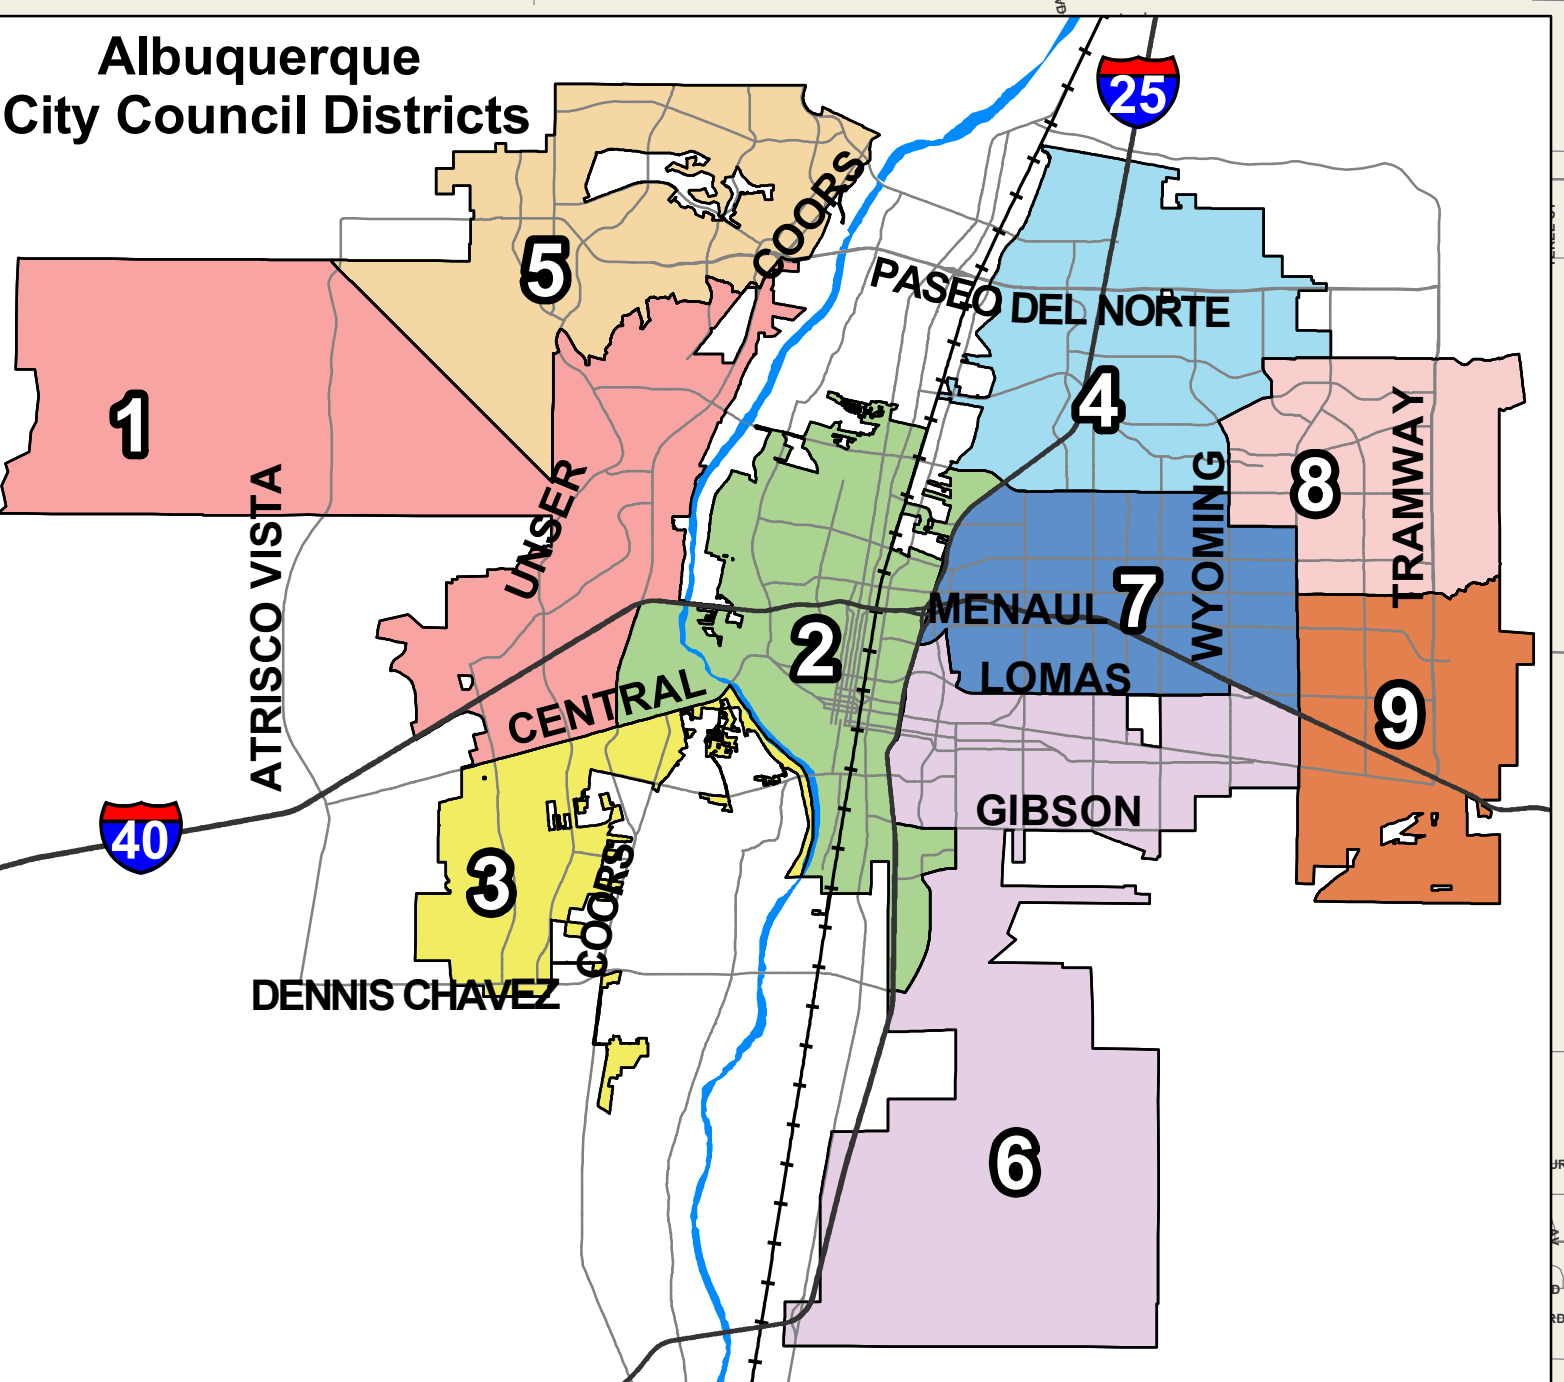

A
B
C
D
E
F
G
H
J
K
L
M
N
P
Q
R
S