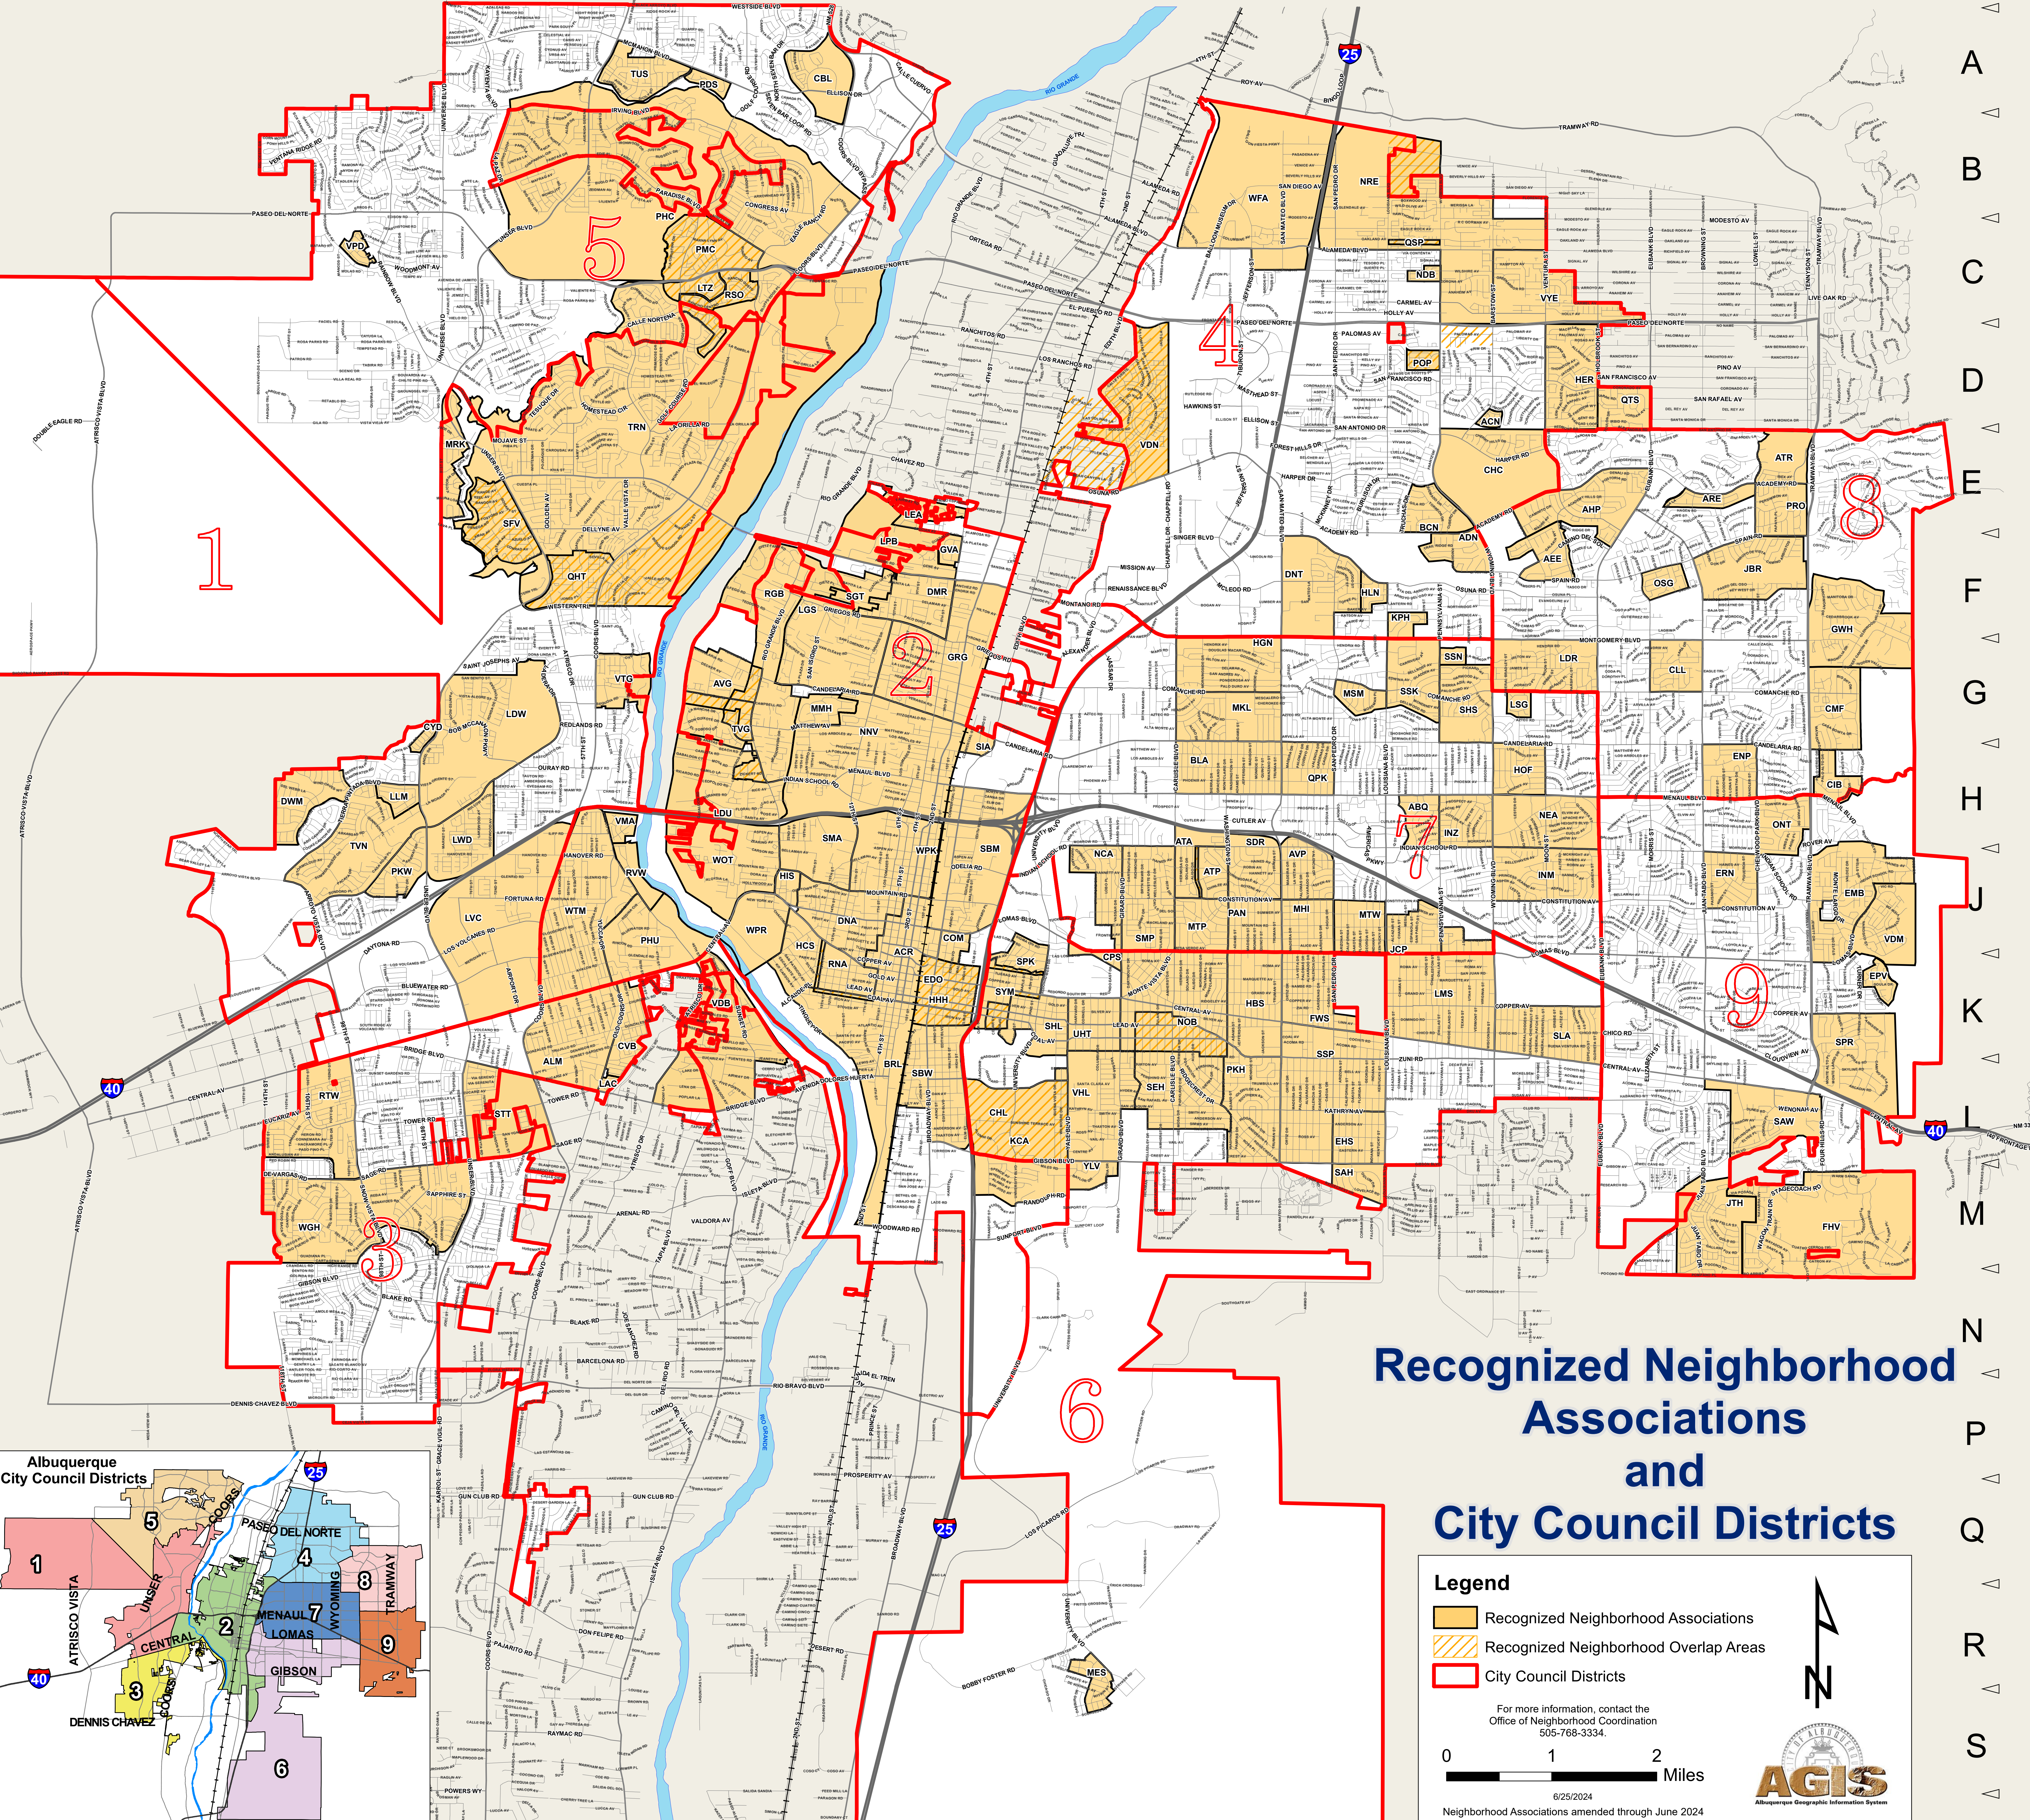

Label	Zone	Association Name	Council District
ABQ	H-19	ABQ Park NA, 7	
ACN	D-19	Academy North NA, 4	
ACR	J-14	Albino Neighborhood Association, 2	
ADN	F-19	Arroyo Del Oso North NA, 4	
AEE	F-20	Academy Estates East NA, 8	
AHP	E-20	Academy Hills Park NA, 8	
ALM	K-11	Alamosa NA, 3	
ARE	E-22	Academy Ridge East NA, 8	
ATA	J-17	Altura Addition NA, 7	
ATP	J-17	Altura Park NA, 7	
ATK	E-22	Antelope Run NA, 8	
AVG	G-12	Alvarado Gardens NA, 2	
AVP	J-18	Alvarado Park NA, 7	
BCN	E-19	Bear Canyon NA, 4	
BLA	H-17	Bel-Air NA, 7	
BRL	J-14	Barelas NA, 2	
CBL	A-13	Cibola Loop NA, 3	
CHC	E-20	Cherry Hills Civic Association, 4	
CHL	L-15	Clayton Heights Lomas del Cielo NA, 6	
CIF	H-23	Cibola NA, 8,9	
CLL	G-21	Cielito Lindo NA, 8	
COM	J-14	Comanche Foothills NA, 8	
COM	J-14	Citizens Information Committee of Martinestown, 2	
CPS	K-16	Campus NA, 6	
CIB	K-11	Crestview Bluff Neighbors Association, 3	
CVD	G-09	The Courtyards NA, 1	
DMR	F-14	Delamar NA, 2	
DNA	J-13	Downtown Neighborhoods Association, 2	
DNT	F-18	Donner NA, 4	
DMW	H-8-9	Del Webb Mirehaven NA, 1	
EDO	K-14	Edo Neighborhood Association Incorporated, 2	
EIB	L-18	Elder Homestead NA, 6	
EMB	J-23	Escondido Canyon NA, 8	
ENP	H-22	Enchanted Park NA, 8	
EPV	K-23	Eastridge Piedra Vista NA, 9	
ERM	J-22	Eastridge NA, 9	
FHV	M-22	Four Hills Village Association, 9	
FWS	K-18	Fair West NA, 6	
GRG	G-14	Greater Gardner & Monkbridge NA, 2	
GVA	F-14	Gavilan Addition NA, 2	
GWH	F-23	Glenwood Hills NA, 8	
HBS	K-17	Highland Business and NA Incorporated, 6	
HUN	A-13	Hunting Castle NA, 2	
HER	D-20	Heritage East Association of Residents, 4	
HGN	G-17	Hodgin NA, 7	
HHH	K-14	Hunting Highland Historic District Association, 2	
HLN	F-18	Highlands North NA, 4	
HOF	H-20	Hoffmanton NA, 7	
IRM	J-20	Indian Moon NA, 7	
INZ	H-19	Inez NA, 7	
JBR	F-22	John B Robert NA, 8	
JCP	J-18	Jerry Cline Park NA, 7	
JTB	H-21	Juan Tabo Hills NA, 9	
KCA	L-15	Kirtland Community Association, 2,6	
KPH	F-19	Knapp Heights NA, 4	
LAC	L-11	Los Altos Civic Association, 3	
LDR	G-20	Loma Del Sol NA, 2	
LDU	H-12	Los Duranes NA, 2	
LDW	G-10	Ladera West NA, 1	
LEA	L-14	Lee Acres NA, 2	
LGS	FG-13-14	Los Griegos NA, 2	
LLM	H-09	Las Lomas NA, 1	
LMS	K-19	La Mesa Community Improvement Association, 6,7	
LTS	F-14	Los Poblanos NA, 2	
LSG	G-20	La Sala Grande NA Incorporated, 7	
LTE	C-12	Las Terrazas NA, 5	
LVC	J-10	Los Volcanes NA, 1	
LWD	H-10	Laurelwood NA, 7	
MES	R-16	Mesa del Sol NA, 6	
MHI	J-18	Mile Hi NA, 7	
MKL	G-17	McKinley NA, 7	
MMH	G-13	Matthew Meadow NA Incorporated, 2	
MRK	E-10	Molten Rock NA, 1	
MSM	G-18	Mossman NA, 7	
MTW	J-17	McDuffie-Twin Parks NA, 7	
MTW	J-18	Mark Twin NA, 7	
NCA	J-16	North Campus NA, 7	
NDB	C-19	North Domingo Baca NA, 4	
NEN	E-20	North Eastern Association of Residents, 7	
NNV	H-14	Near North Valley NA, 2	
NOB	K-17	Nob Hill NA, 6	
NRE	C-19	Nor Hill NA, 8	
ONT	H-22	Onate NA, 9	
OSG	F-21	Oso Grande NA, 8	
PAN	J-17	Pueblo Alto NA, 7	
PAS	A-12	The Palomas NA, 5	
PHC	B-11	Paradise Hills Civic Association, 5	
PHU	JK-11-12	Pat Hurley NA, 2	
PKH	L-17	Parkland Hills NA, 6	
PKW	F-09	Pepper Tree NA, 1	
PMC	C-12	Piedras Marcadas NA, 5	
POP	D-19	Palomas Park NA, 4	
PRO	E-22	Peppertree Royal Oak Residents Association, 8	
QHT	F-11	Quaker Heights NA, 4	
QPK	H-18	Quigley Park NA, 7	
QSP	C-19	The Quail Springs NA, 4	
QTS	K-11	Quintessence NA, 4	
RGB	G-13	Rio Grande Boulevard NA, 2	
RNA	K-13	Raynolds Addition NA, 2	
RSD	C-12	Rancho Sereeno NA, 1,5	
RTW	H-9	Route 66 West NA, 3	
SAH	J-11	Riverview Heights NA, 2	
SAW	M-18	Siesta Hills NA, 6	
SAW	L-22	Singing Arrow NA, 9	
SBM	J-15	Santa Barbara Martinestown Association, 2	
SBW	L-14	South Broadway NA, 2	
SDR	H-17	Sandia Ridge NA, 6	
SHL	K-15	Silver Hill NA, 6	
SHS	G-19	Sandia High School Area NA, 7	
SIA	H-15	Stronghurst Improvement Association Incorporated, 2	
SLA	K-20	South Los Altos NA, 6	
SMA	J-13	Sawmill Area NA, 2	
SMP	J-16	Summit Park NA, 7	
SPK	K-15	Spruce Park NA, 6	
SPR	K-23	Supper Rock NA, 9	
SSK	G-19	Stardust Skies Park NA, 7	
SSN	G-19	Stardust Skies North NA, 7	
SSP	L-18	South San Pedro NA, 3	
STT	L-10	Stinson Tower NA, 6	
SYM	K-15	Sycamore NA, 6	
TRN	E-12	Taylor Ranch NA, 1,5	
TUS	A-11	Tuscany NA, 5	
TVG	G-12	Thomas Village NA, 2	
TVN	H-09	Tres Volcanes NA, 1	
UHT	K-16	University Heights NA, 6	
VDB	K-12	Vicinos Del Bosque NA, 3	
VDM	J-23	Vista Del Mundo NA, 9	
VDN	D-16	Vista Del Norte Alliance, 4	
VHL	L-16	Victory Hills NA, 6	
VMA	H-11	Vista Magnifica Association, 2	
VVE	C-09	Valle Bravo NA, 5	
VTC	G-11	Vista Grande NA, 1	
VVE	C-20	Vineyard Estates NA, 4	
WFA	E-17	Wildflower Area NA, 4	
WGH	M-09	Westgate Heights NA, 3	
WOT	J-12	West Old Town NA, 2	
WPK	J-14	Wells Park NA, 2	
WPR	J-13	West Park NA, 2	
WTM	J-11	West Mesa NA, 2	
YLV	M-16	Yale Village NA, 6	