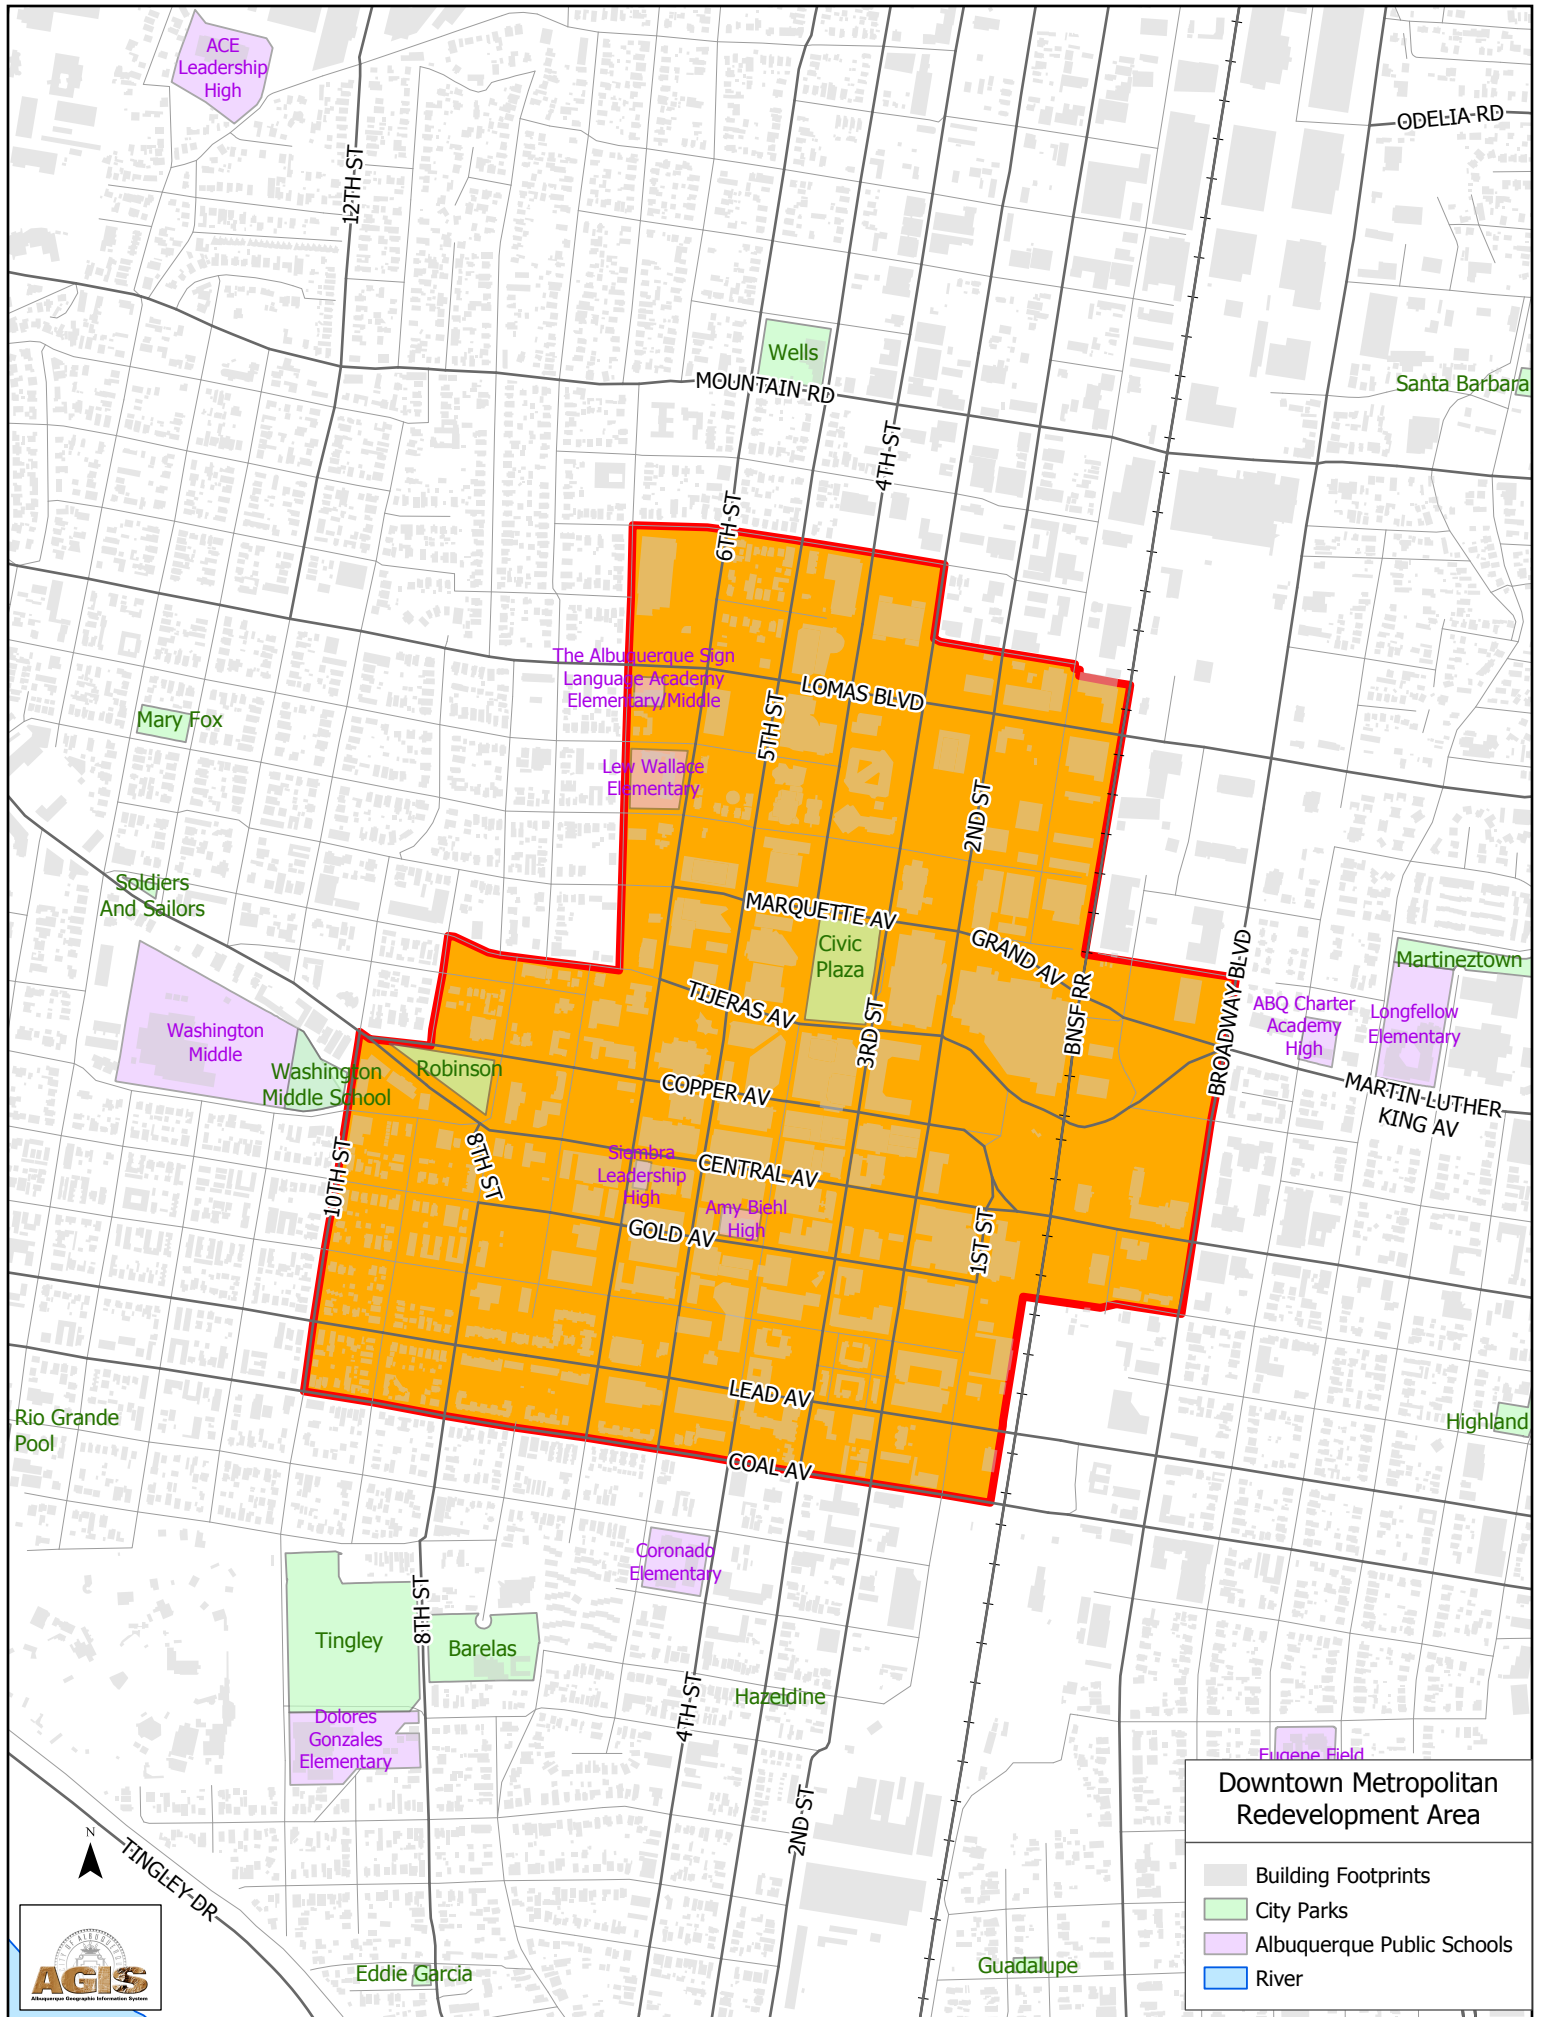

Exhibit A - Subject Area & MR Area Boundaries

Subject Area

Albuquerque

Downtown 2025

4960 ft

The Albuquerque Sign Language Academy Elementary/Middle

Lew Wallace Elementary

Civic Plaza

Siembra Leadership High

Amy Biehl High

Coronado Elementary

Martineztown

Longfellow Elementary

ABQ Charter Academy High

Highland

Hazeldine

Eugene Field Elementary

Railroad Metropolitan Redevelopment Area

- Building Footprints
- City Parks
- Albuquerque Public Schools