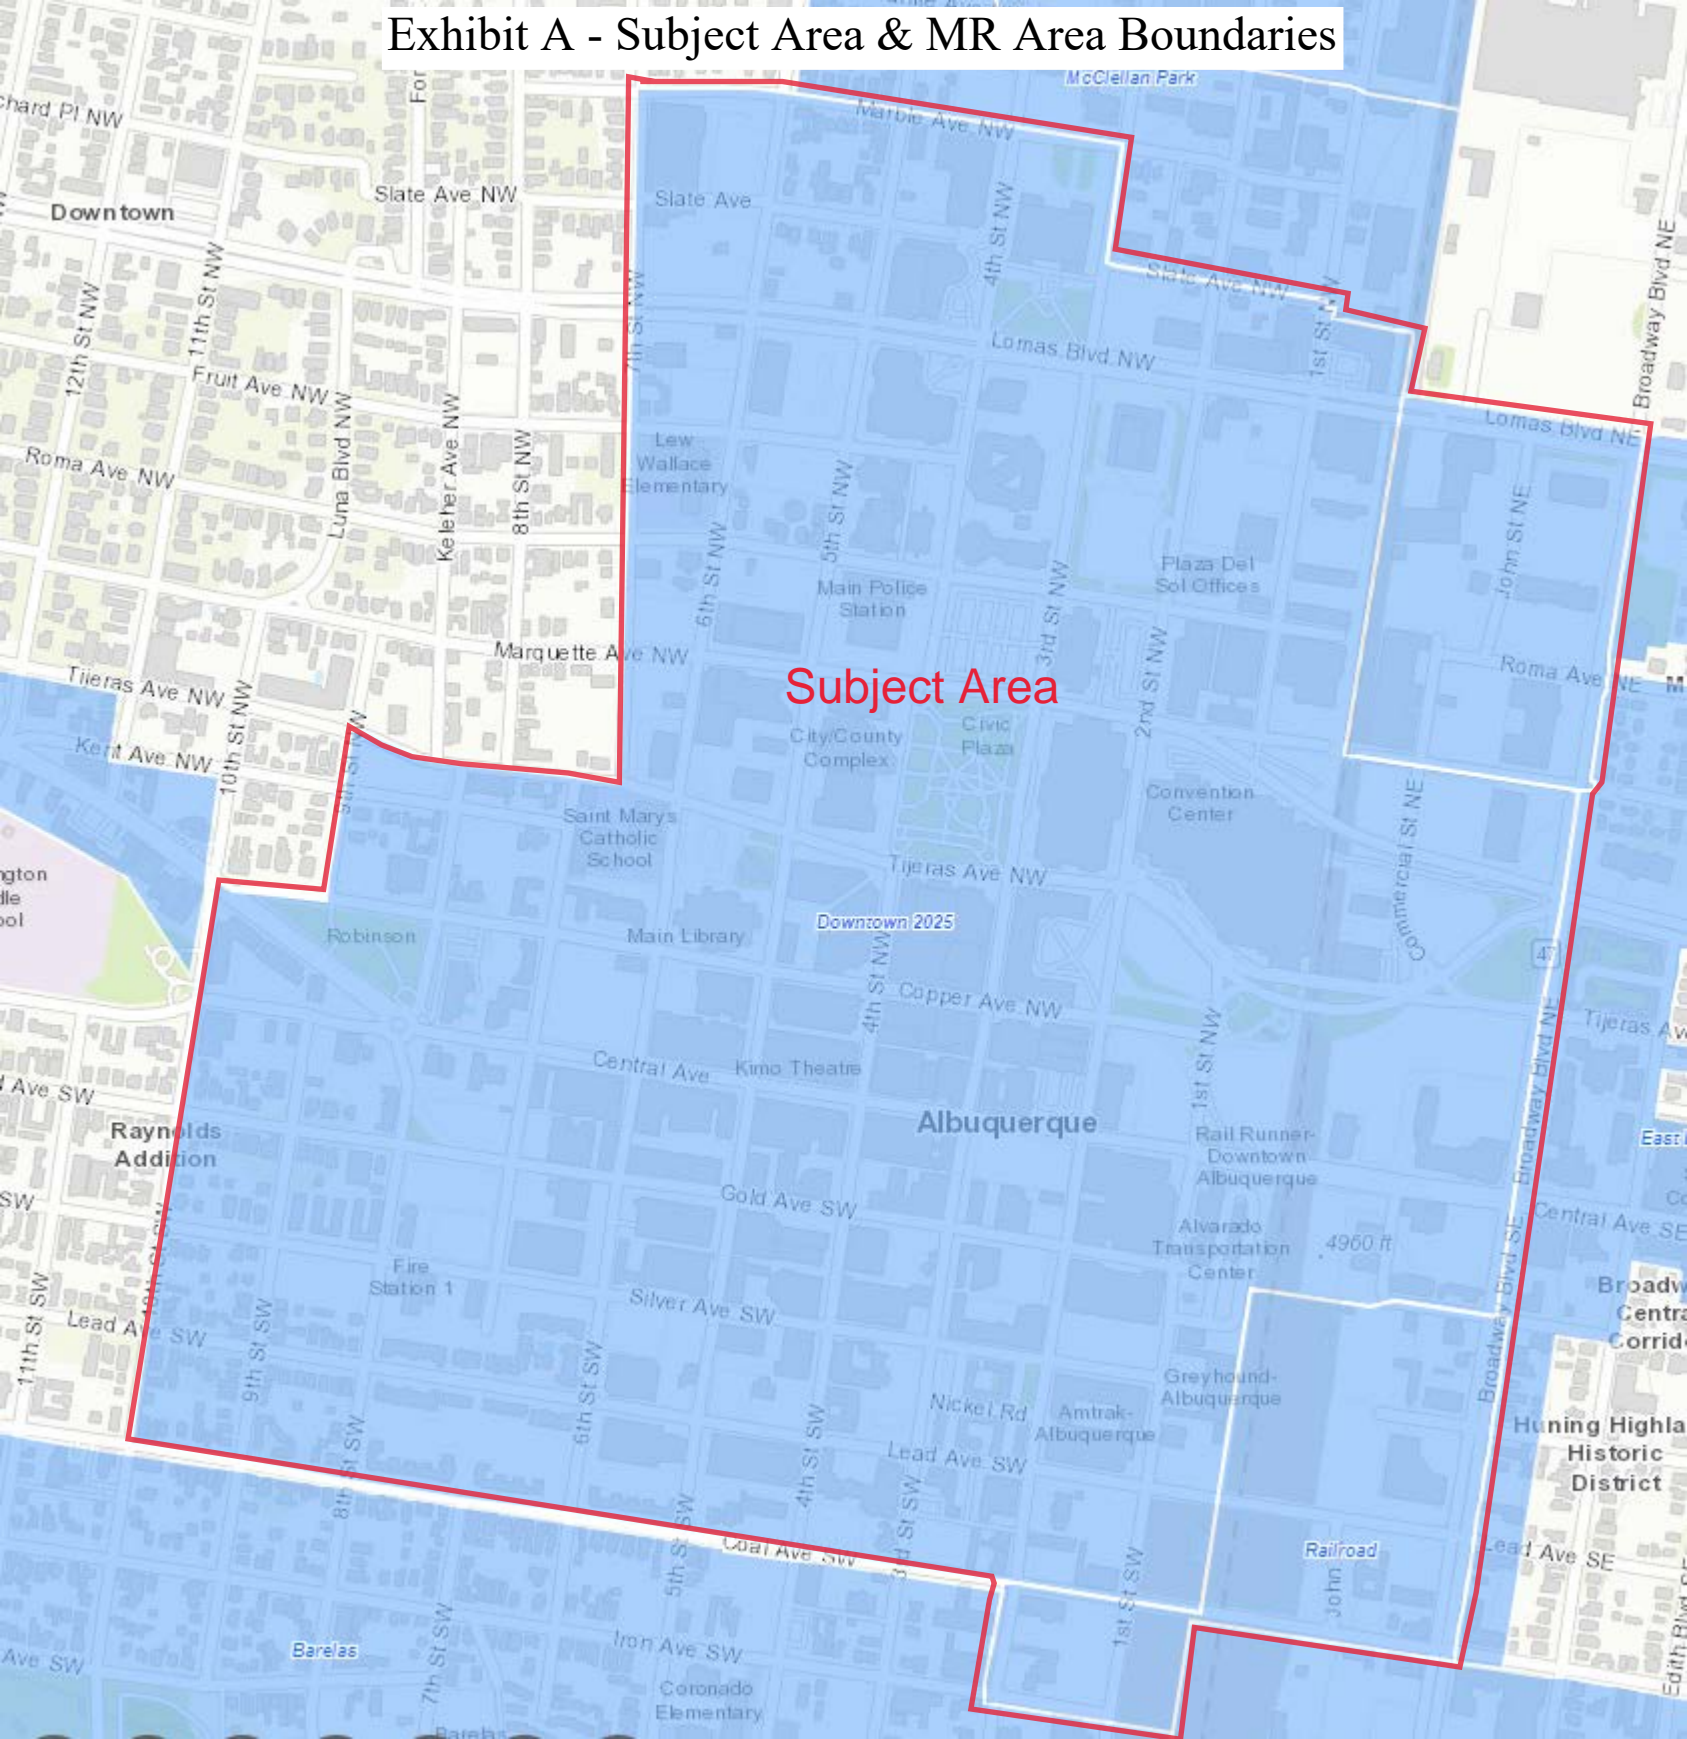

Exhibit A - Subject Area & MR Area Boundaries

Subject Area

Albuquerque

Downtown 2025

4960 ft

The Albuquerque Sign Language Academy Elementary/Middle

Lew Wallace Elementary

Civic Plaza

Siembra Leadership High

Amy Biehl High

Coronado Elementary

Martineztown

Longfellow Elementary

ABQ Charter Academy High

Highland

Hazeldine

Eugene Field Elementary

Railroad Metropolitan Redevelopment Area

- Building Footprints
- City Parks
- Albuquerque Public Schools