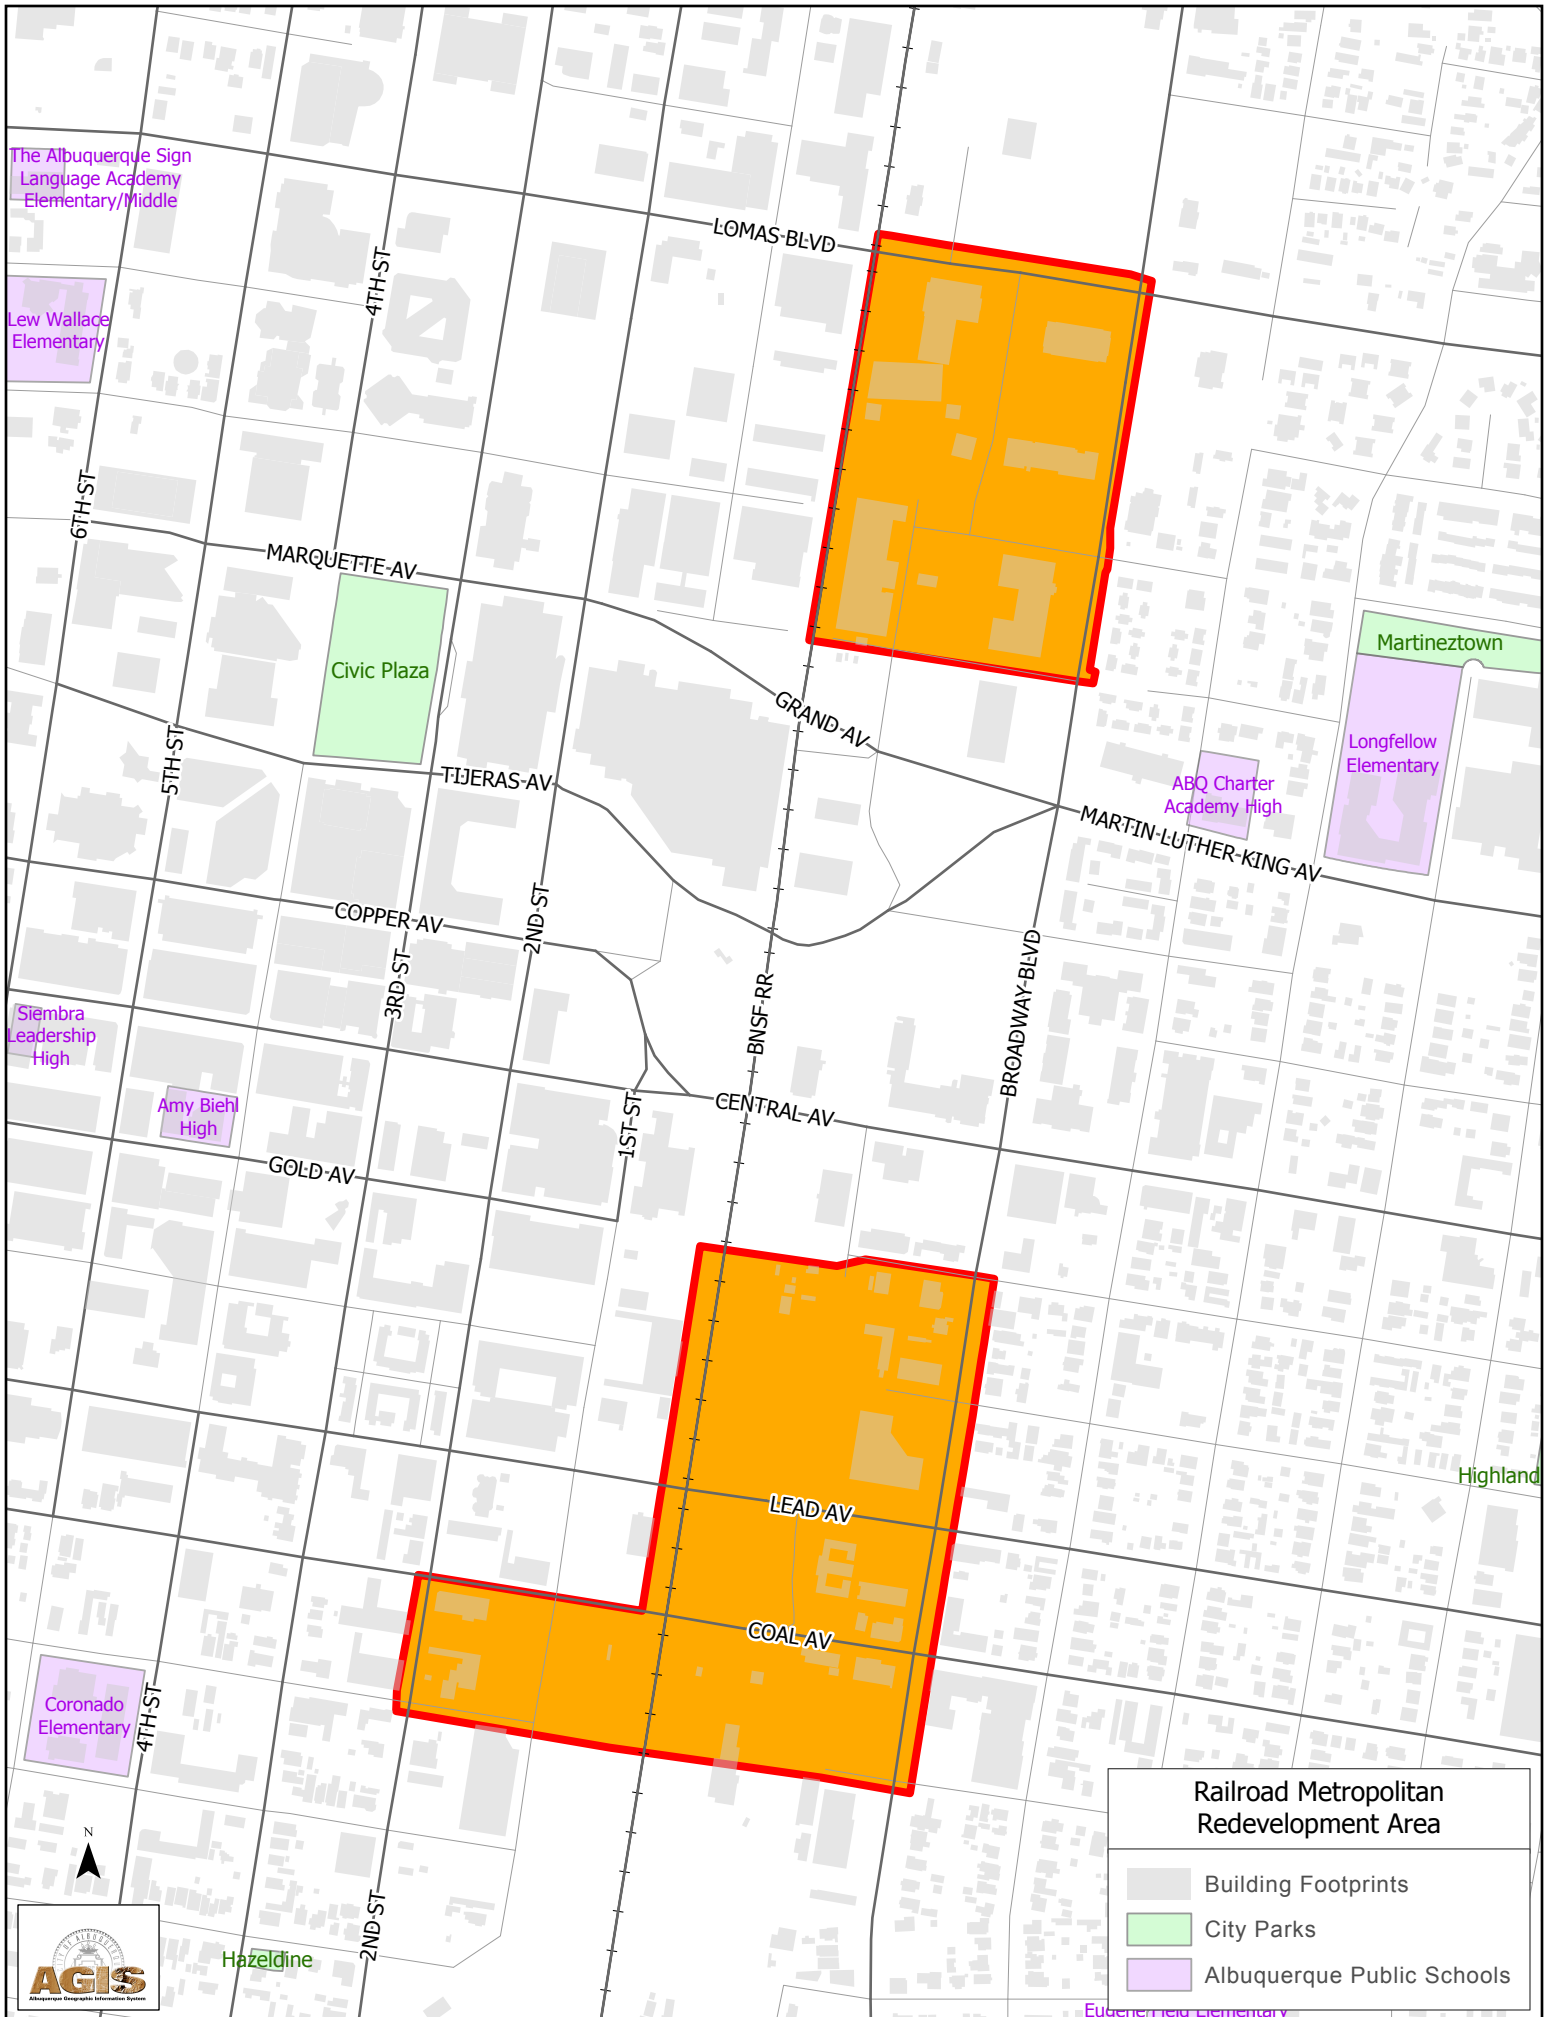

Exhibit A - Subject Area & MR Area Boundaries

Subject Area

Albuquerque

Downtown 2025

4960 ft

The Albuquerque Sign Language Academy Elementary/Middle

Lew Wallace Elementary

Civic Plaza

Siembra Leadership High

Amy Biehl High

Coronado Elementary

Martineztown

Longfellow Elementary

ABQ Charter Academy High

Highland

Hazeldine

Eugene Field Elementary

Railroad Metropolitan Redevelopment Area

- Building Footprints
- City Parks
- Albuquerque Public Schools