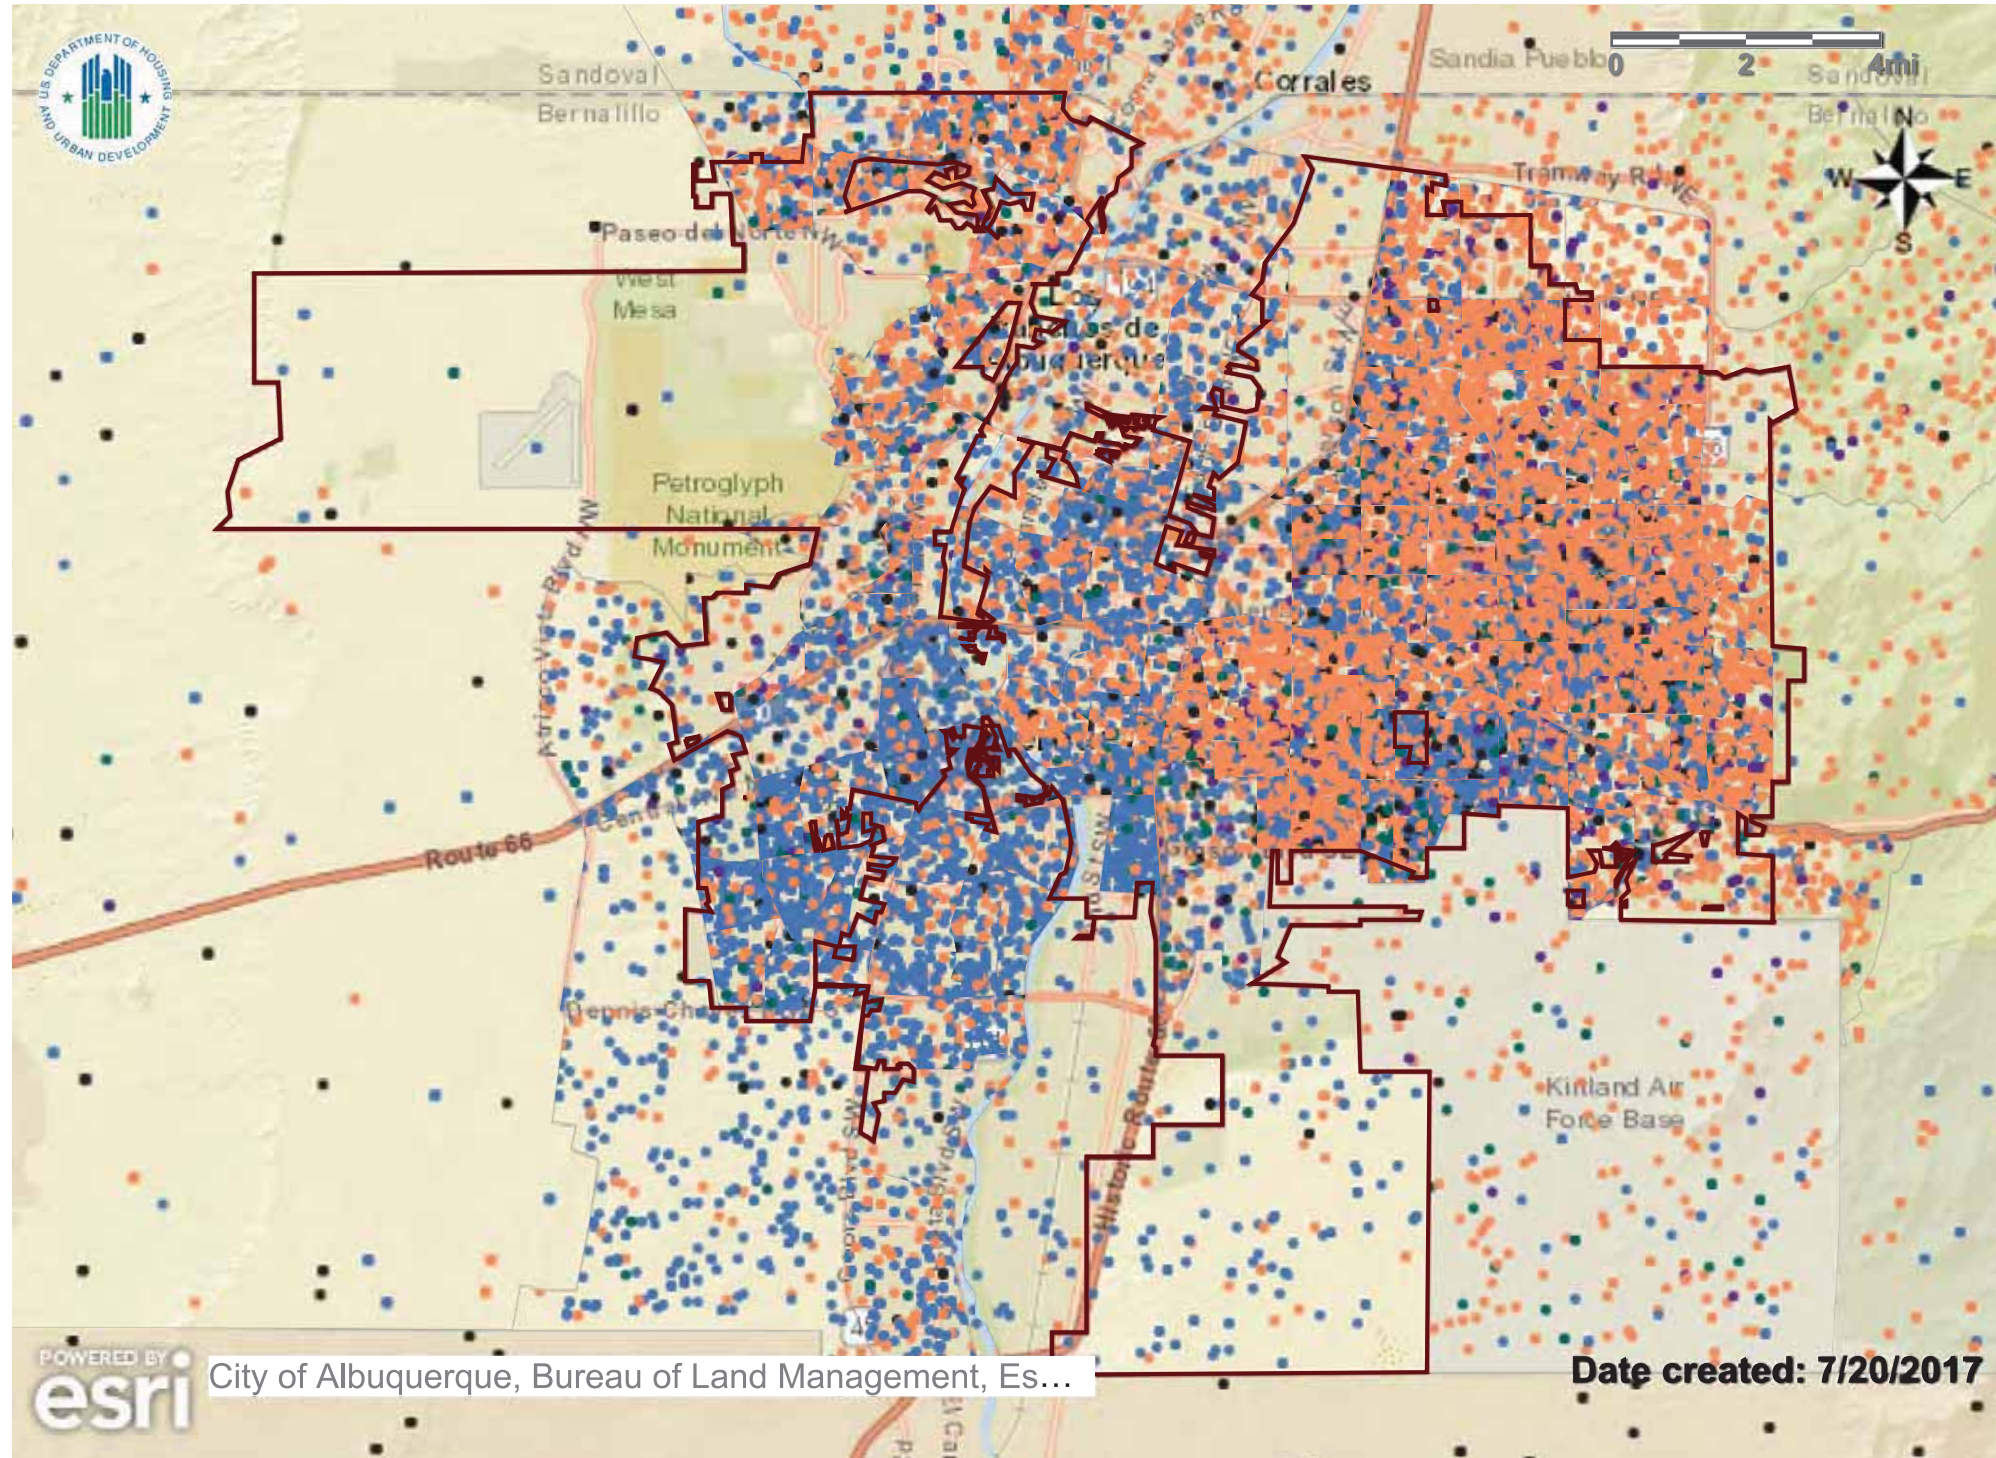

### R/ECAP

**Name:** Map 2 - Race/Ethnicity Trends

**Description:** Past race/ethnicity dot density map for Jurisdiction and Region with R/ECAPs

**Jurisdiction:** Albuquerque (CDBG, HOME, ESG)

**Region:** Albuquerque, NM

# HUD Affirmatively Furthering Fair Housing Data and Mapping Tool

**Jurisdiction**

**Demographics 2000**

1 Dot = 75 People

-  White, Non-Hispanic
-  Black, Non-Hispanic
-  Native American, Non-Hispanic
-  Asian/Pacific Islander, Non-Hispanic
-  Hispanic

**TRACT**

**R/ECAP**

**Name:** Map 2 - Race/Ethnicity Trends

**Description:** Past race/ethnicity dot density map for Jurisdiction and Region with R/ECAPs

**Jurisdiction:** Albuquerque (CDBG, HOME, ESG)

**Region:** Albuquerque, NM