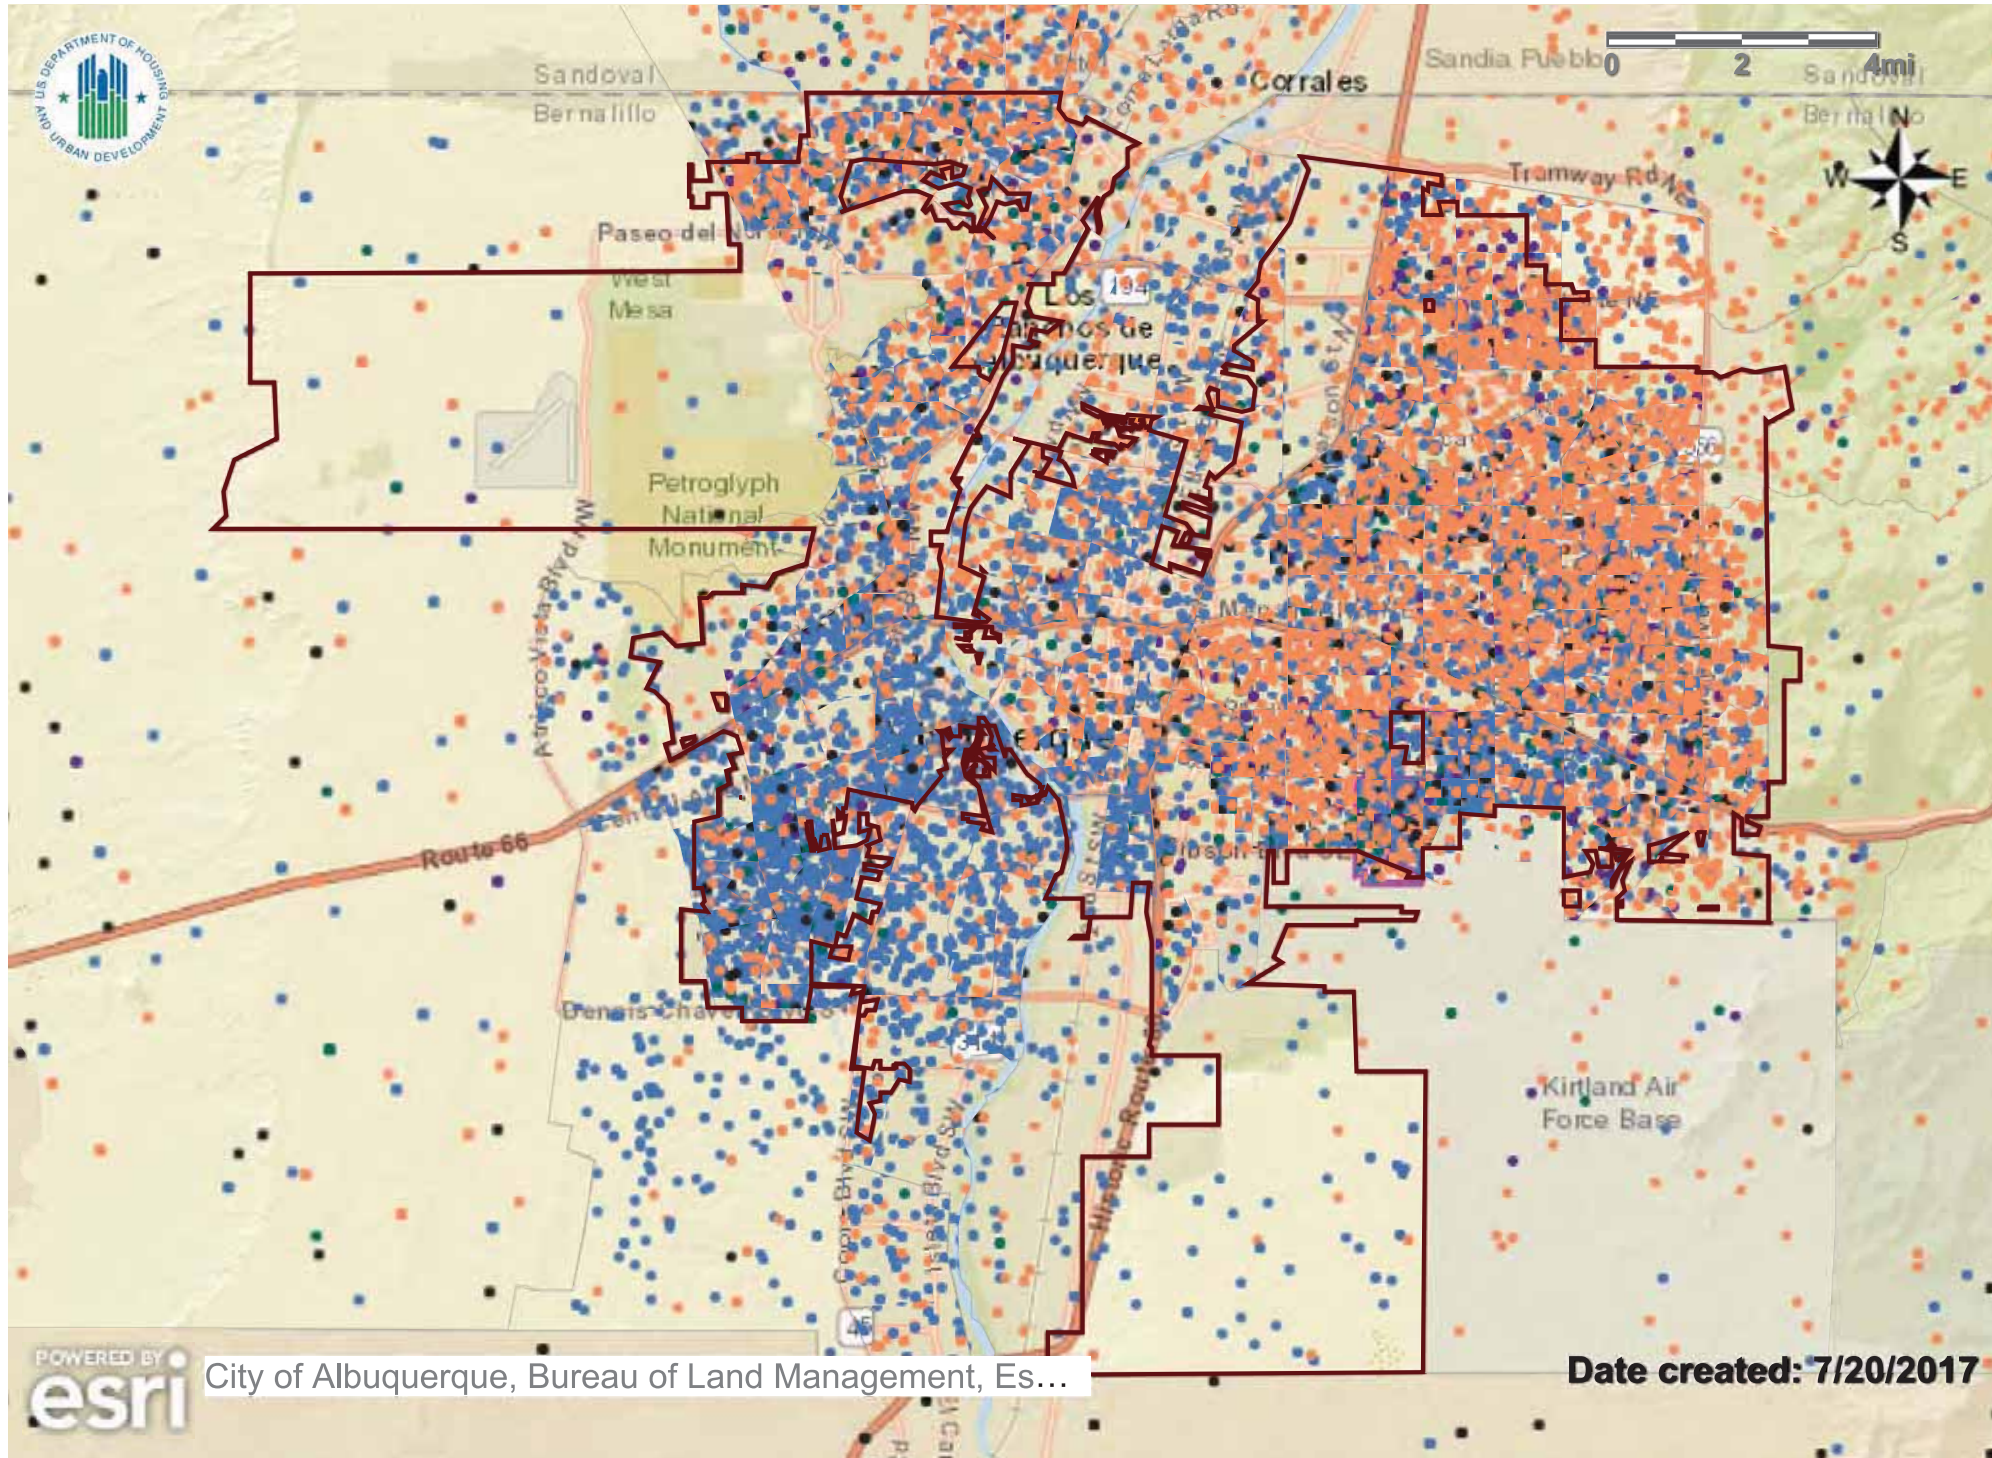

### R/ECAP

**Name:** Map 2 - Race/Ethnicity Trends

**Description:** Past race/ethnicity dot density map for Jurisdiction and Region with R/ECAPs

**Jurisdiction:** Albuquerque (CDBG, HOME, ESG)

**Region:** Albuquerque, NM

# HUD Affirmatively Furthering Fair Housing Data and Mapping Tool

### Jurisdiction