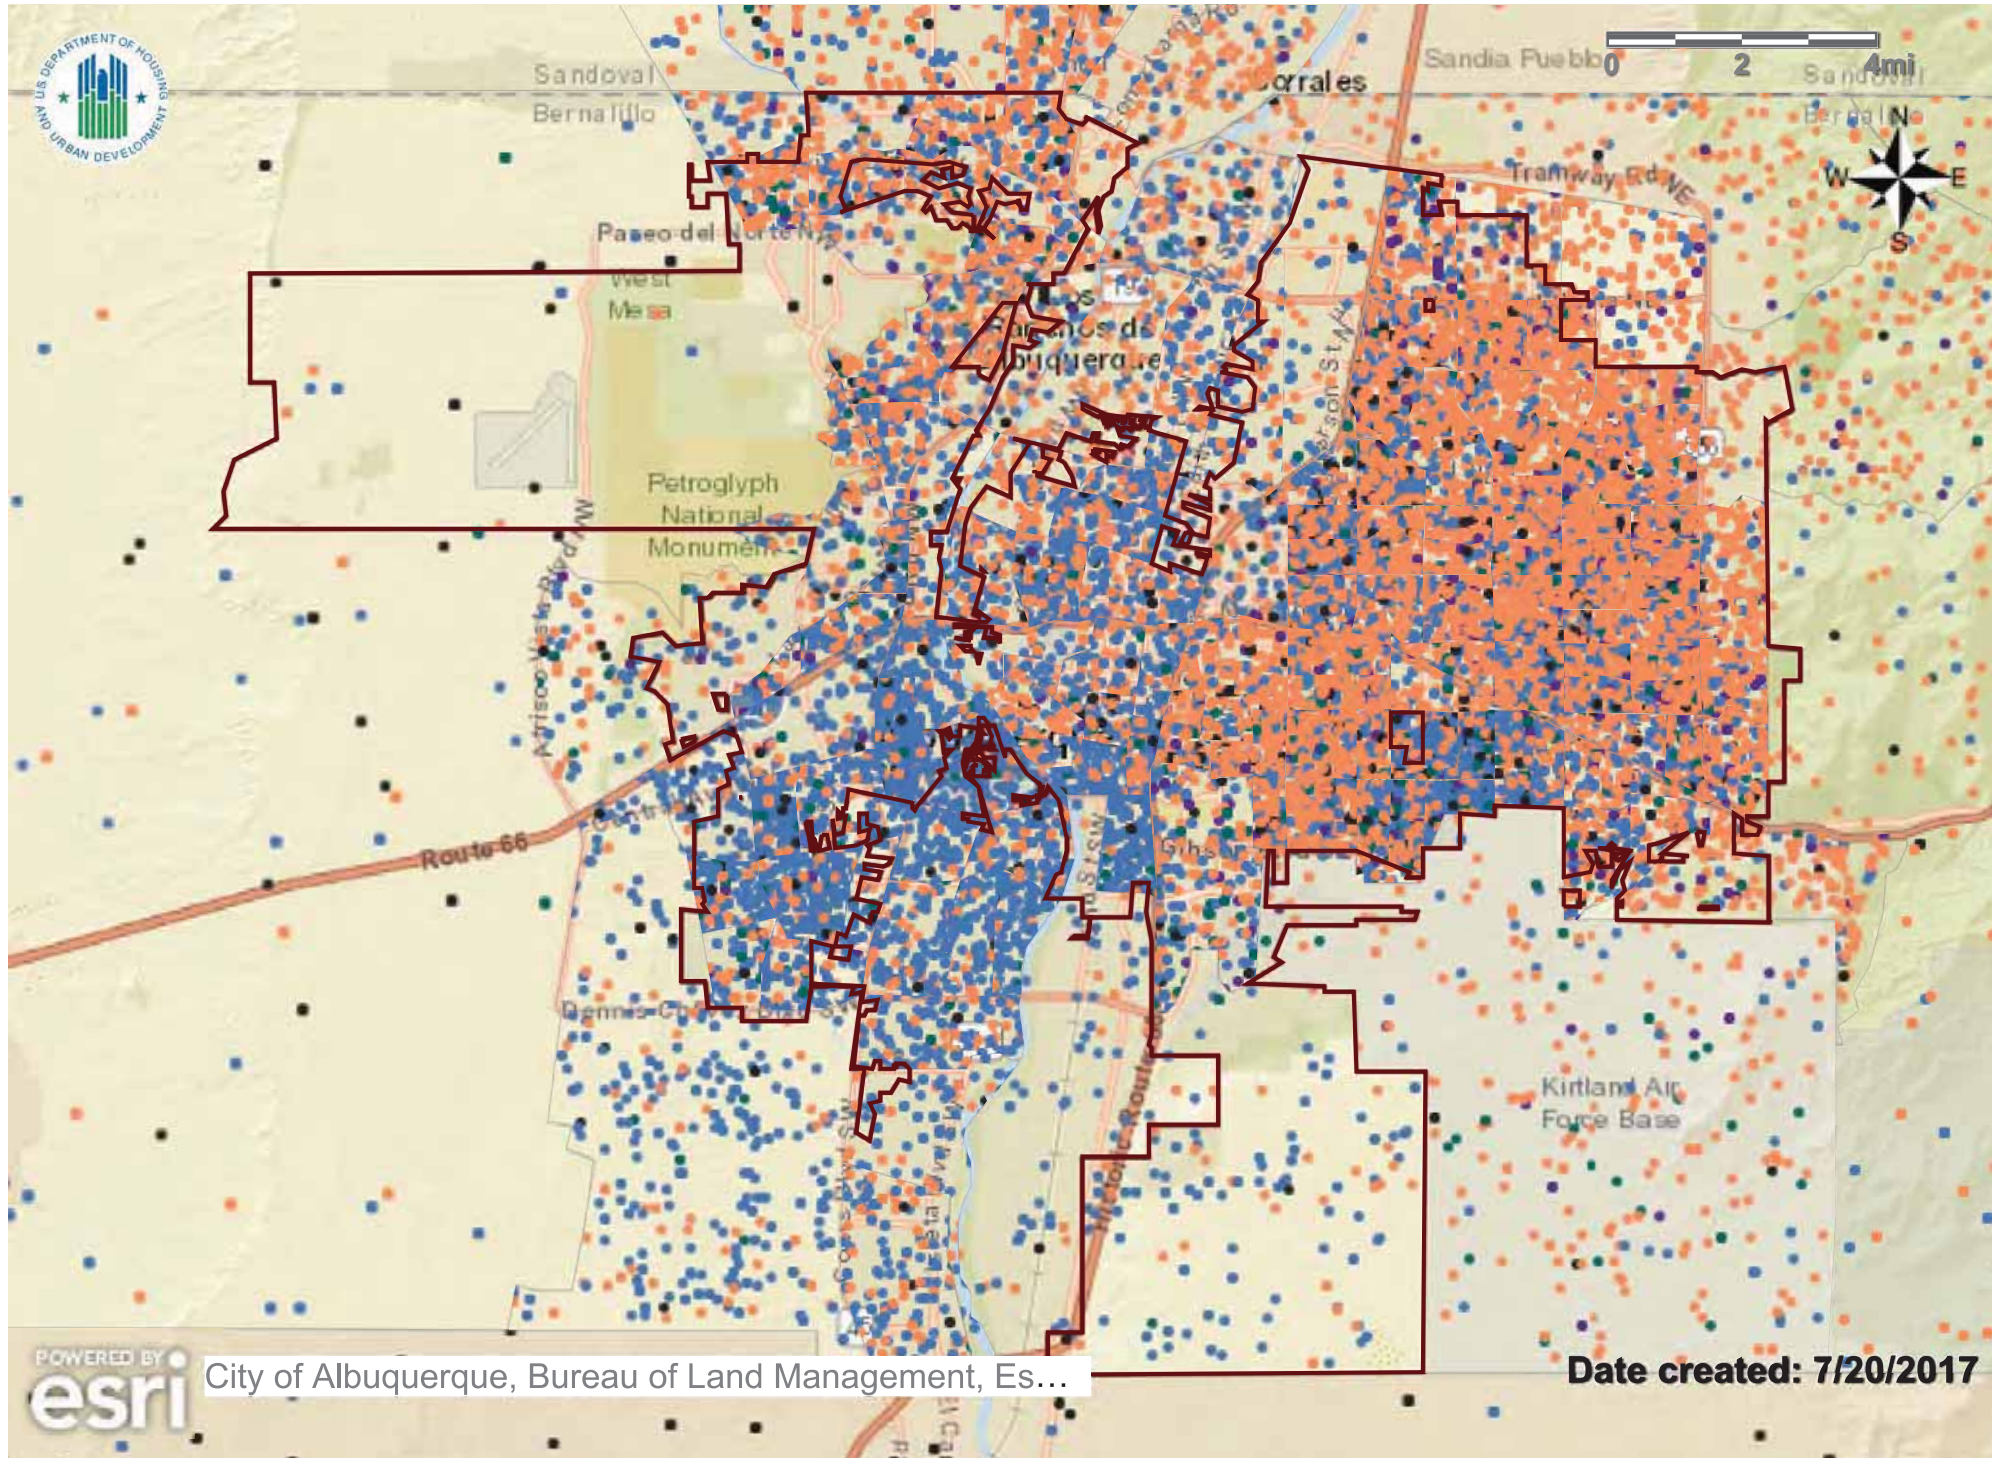

# HUD Affirmatively Furthering Fair Housing Data and Mapping Tool

### Jurisdiction

### R/ECAP

**Name:** Map 2 - Race/Ethnicity Trends

**Description:** Past race/ethnicity dot density map for Jurisdiction and Region with R/ECAPs

**Jurisdiction:** Albuquerque (CDBG, HOME, ESG)

**Region:** Albuquerque, NM

**TRACT**

**R/ECAP**

**Name:** Map 2 - Race/Ethnicity Trends

**Description:** Past race/ethnicity dot density map for Jurisdiction and Region with R/ECAPs

**Jurisdiction:** Albuquerque (CDBG, HOME, ESG)

**Region:** Albuquerque, NM