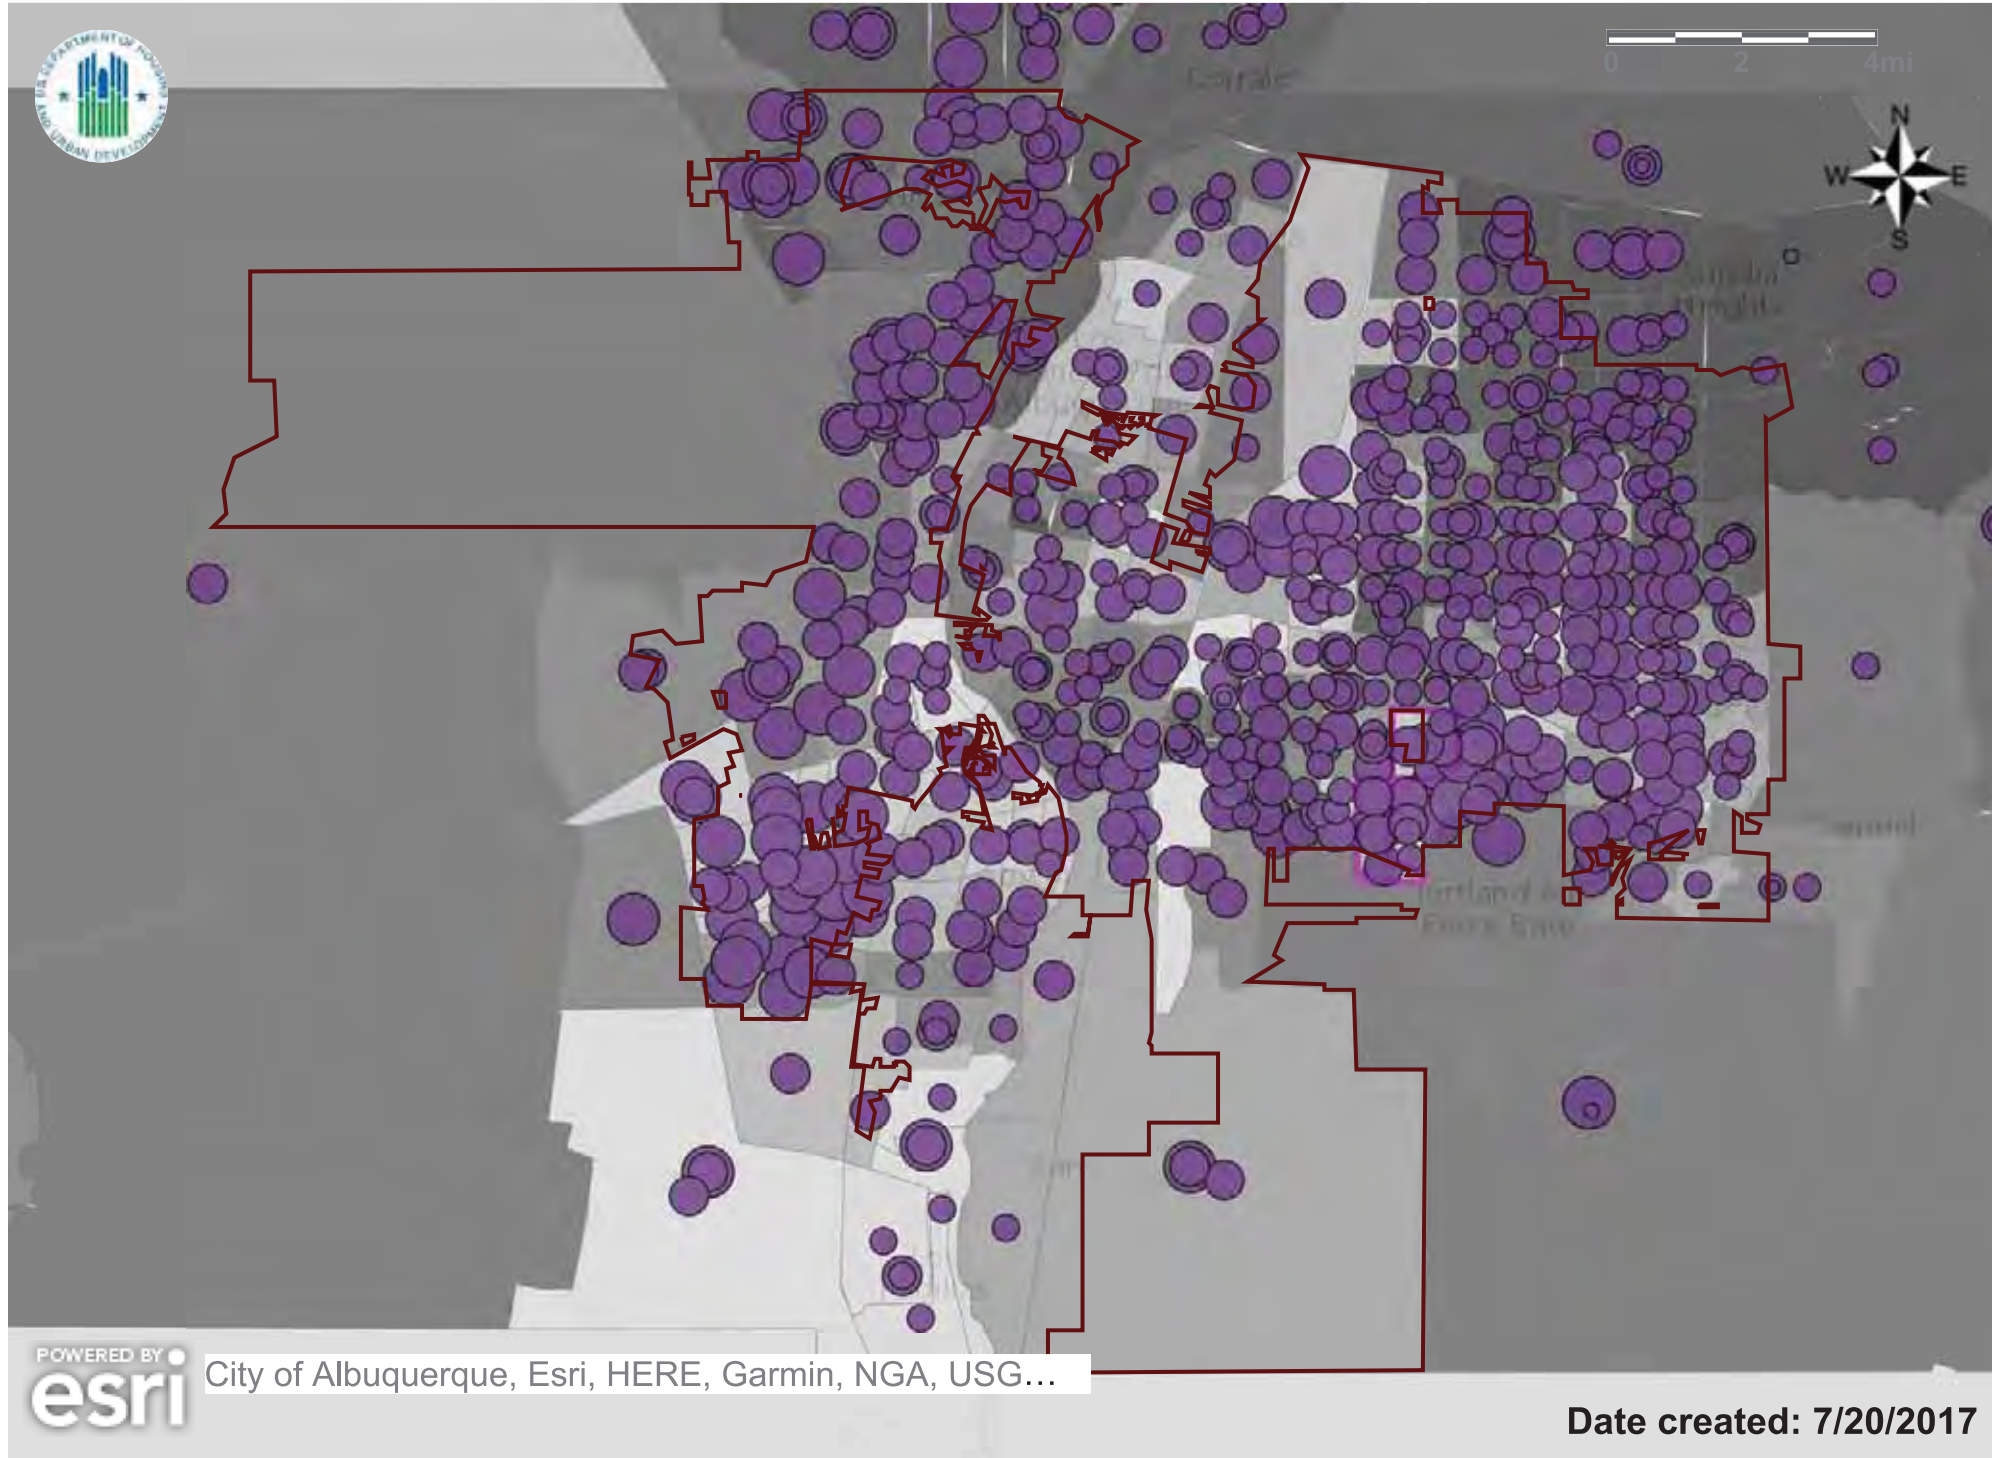

# HUD Affirmatively Furthering Fair Housing Data and Mapping Tool

**Legend**

**Jurisdiction**

**National Origin (Top 5 in Descending Order)**

1 Dot = 75 People

Mexico

Vietnam

Cuba

40.1 - 50

50.1 - 60

60.1 - 70

70.1 - 80

80.1 - 90

90.1 - 100

**Name:** Map 7 - Demographics and School Proficiency

**Description:** School Proficiency Index for Jurisdiction and Region with race/ethnicity, national origin, family status, and R/ECAPs

**Jurisdiction:** Albuquerque (CDBG, HOME, ESG)

**Region:** Albuquerque, NM

# HUD Affirmatively Furthering Fair Housing Data and Mapping Tool