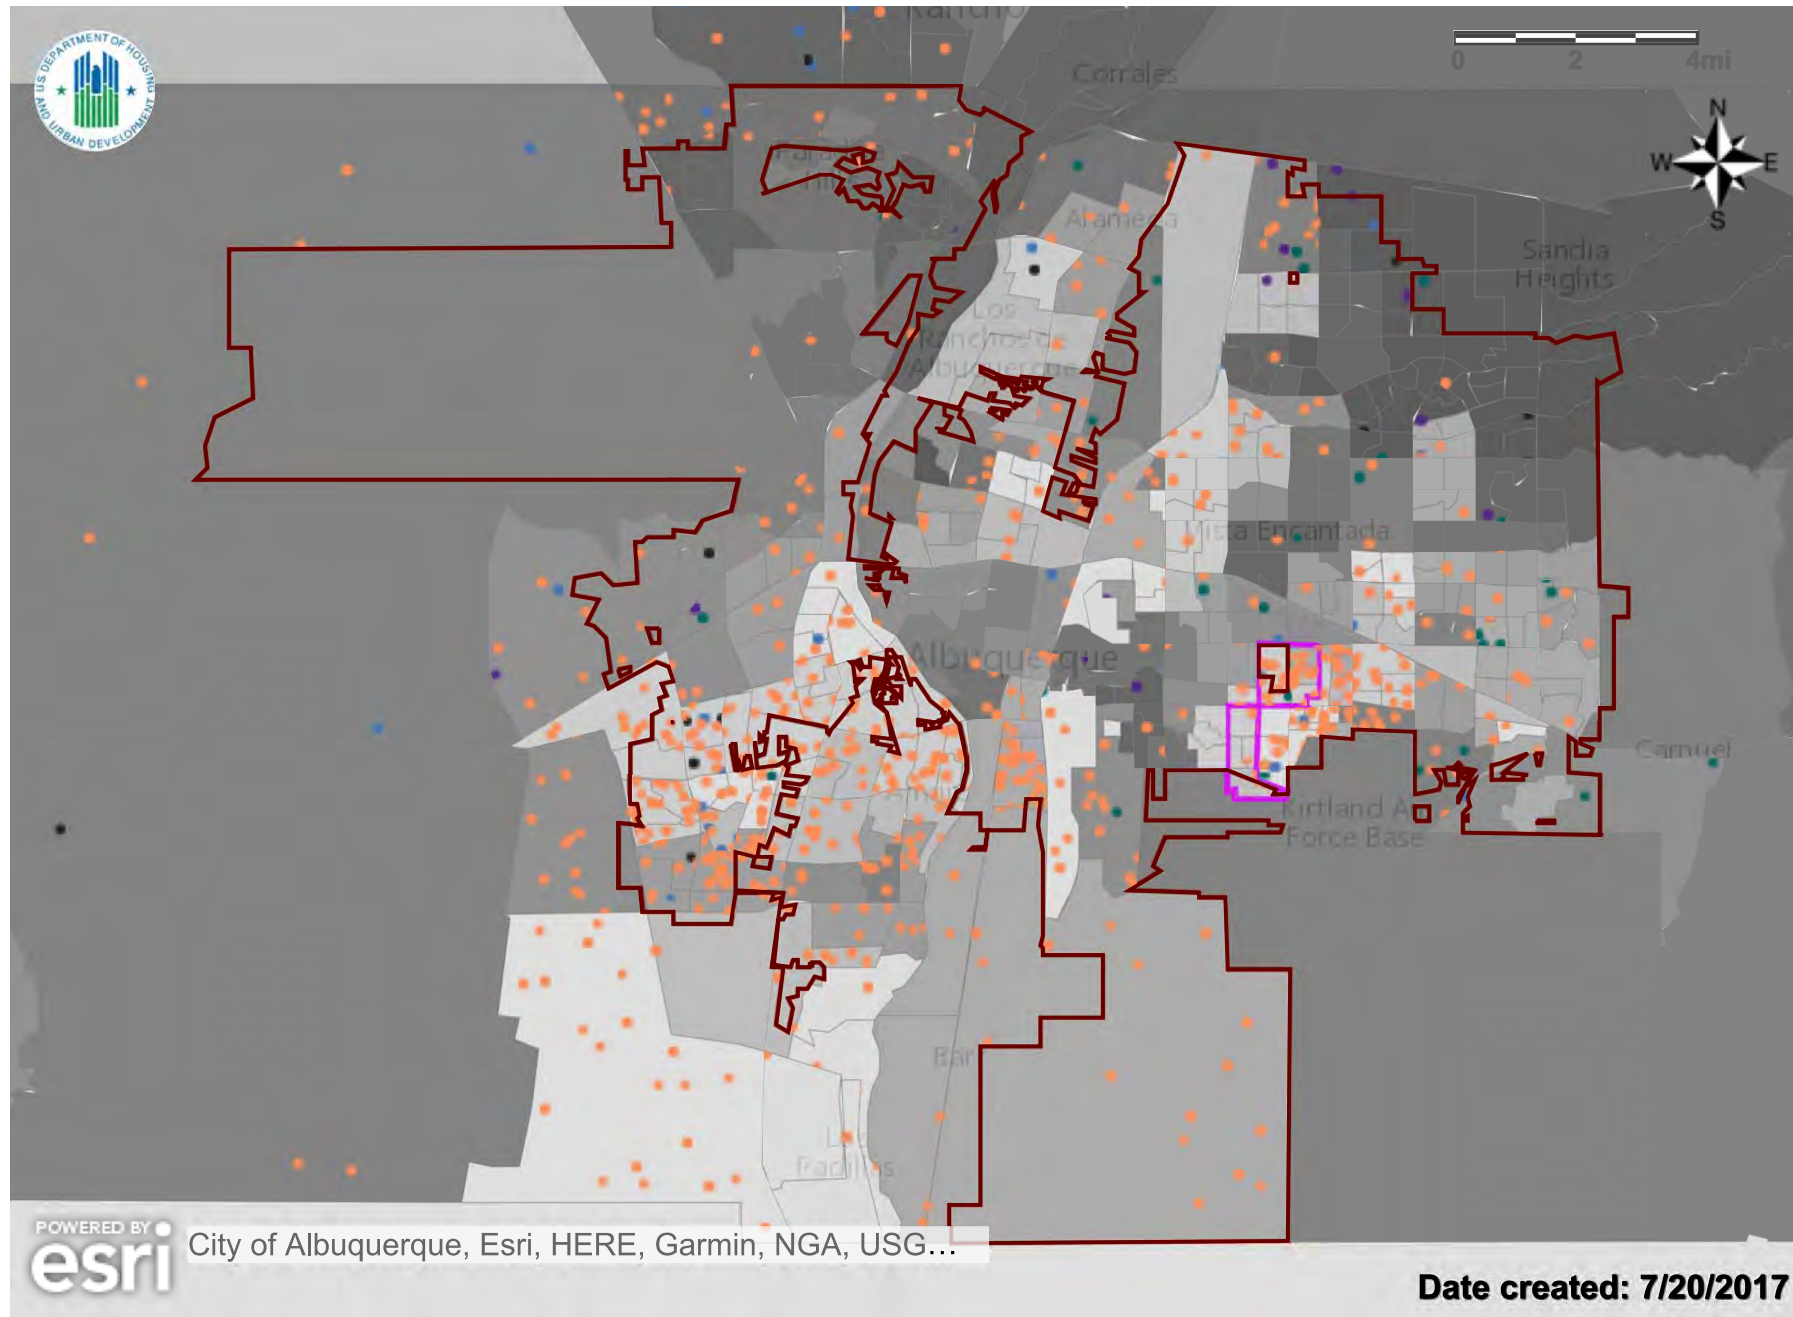

### School Proficiency Index

- 0 - 10
- 10.1 - 20
- 20.1 - 30
- 30.1 - 40
- 40.1 - 50
- 50.1 - 60
- 60.1 - 70
- 70.1 - 80
- 80.1 - 90
- 90.1 - 100

**Name:** Map 7 - Demographics and School Proficiency

**Description:** School Proficiency Index for Jurisdiction and Region with race/ethnicity, national origin, family status, and R/ECAPs

**Jurisdiction:** Albuquerque (CDBG, HOME, ESG)

**Region:** Albuquerque, NM

# HUD Affirmatively Furthering Fair Housing Data and Mapping Tool

**Legend**

**Jurisdiction**

**National Origin (Top 5 in Descending Order)**

1 Dot = 75 People

Mexico

Vietnam

Cuba