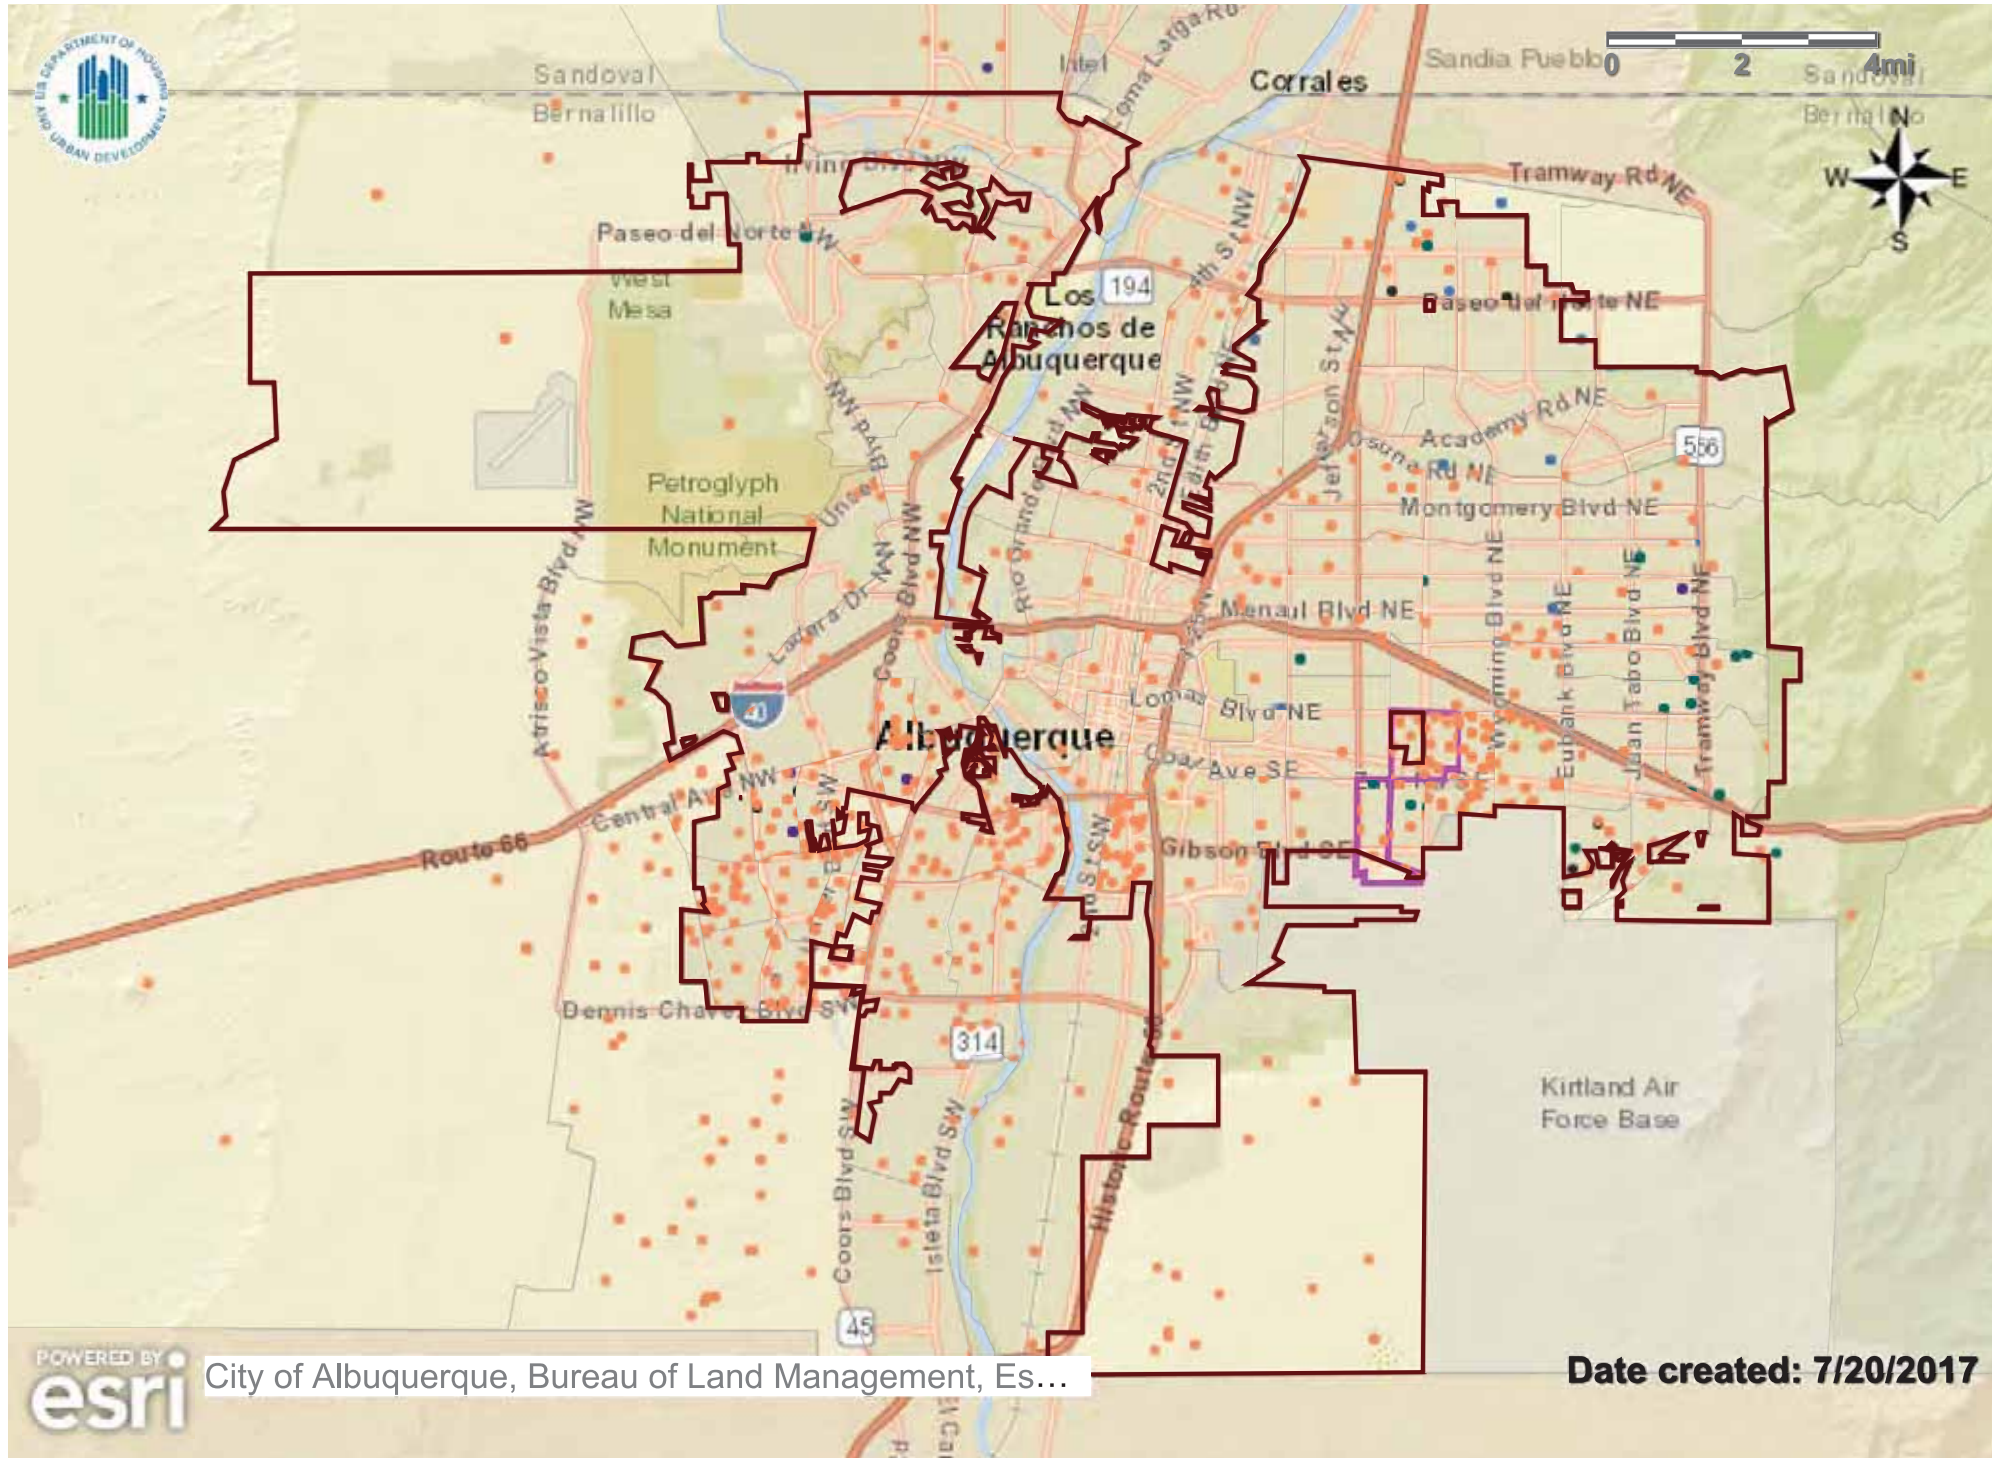

# HUD Affirmatively Furthering Fair Housing Data and Mapping Tool

### Legend

#### Jurisdiction

#### Limited English Proficiency (Top 5 in Descending Order)

1 Dot = 75 People