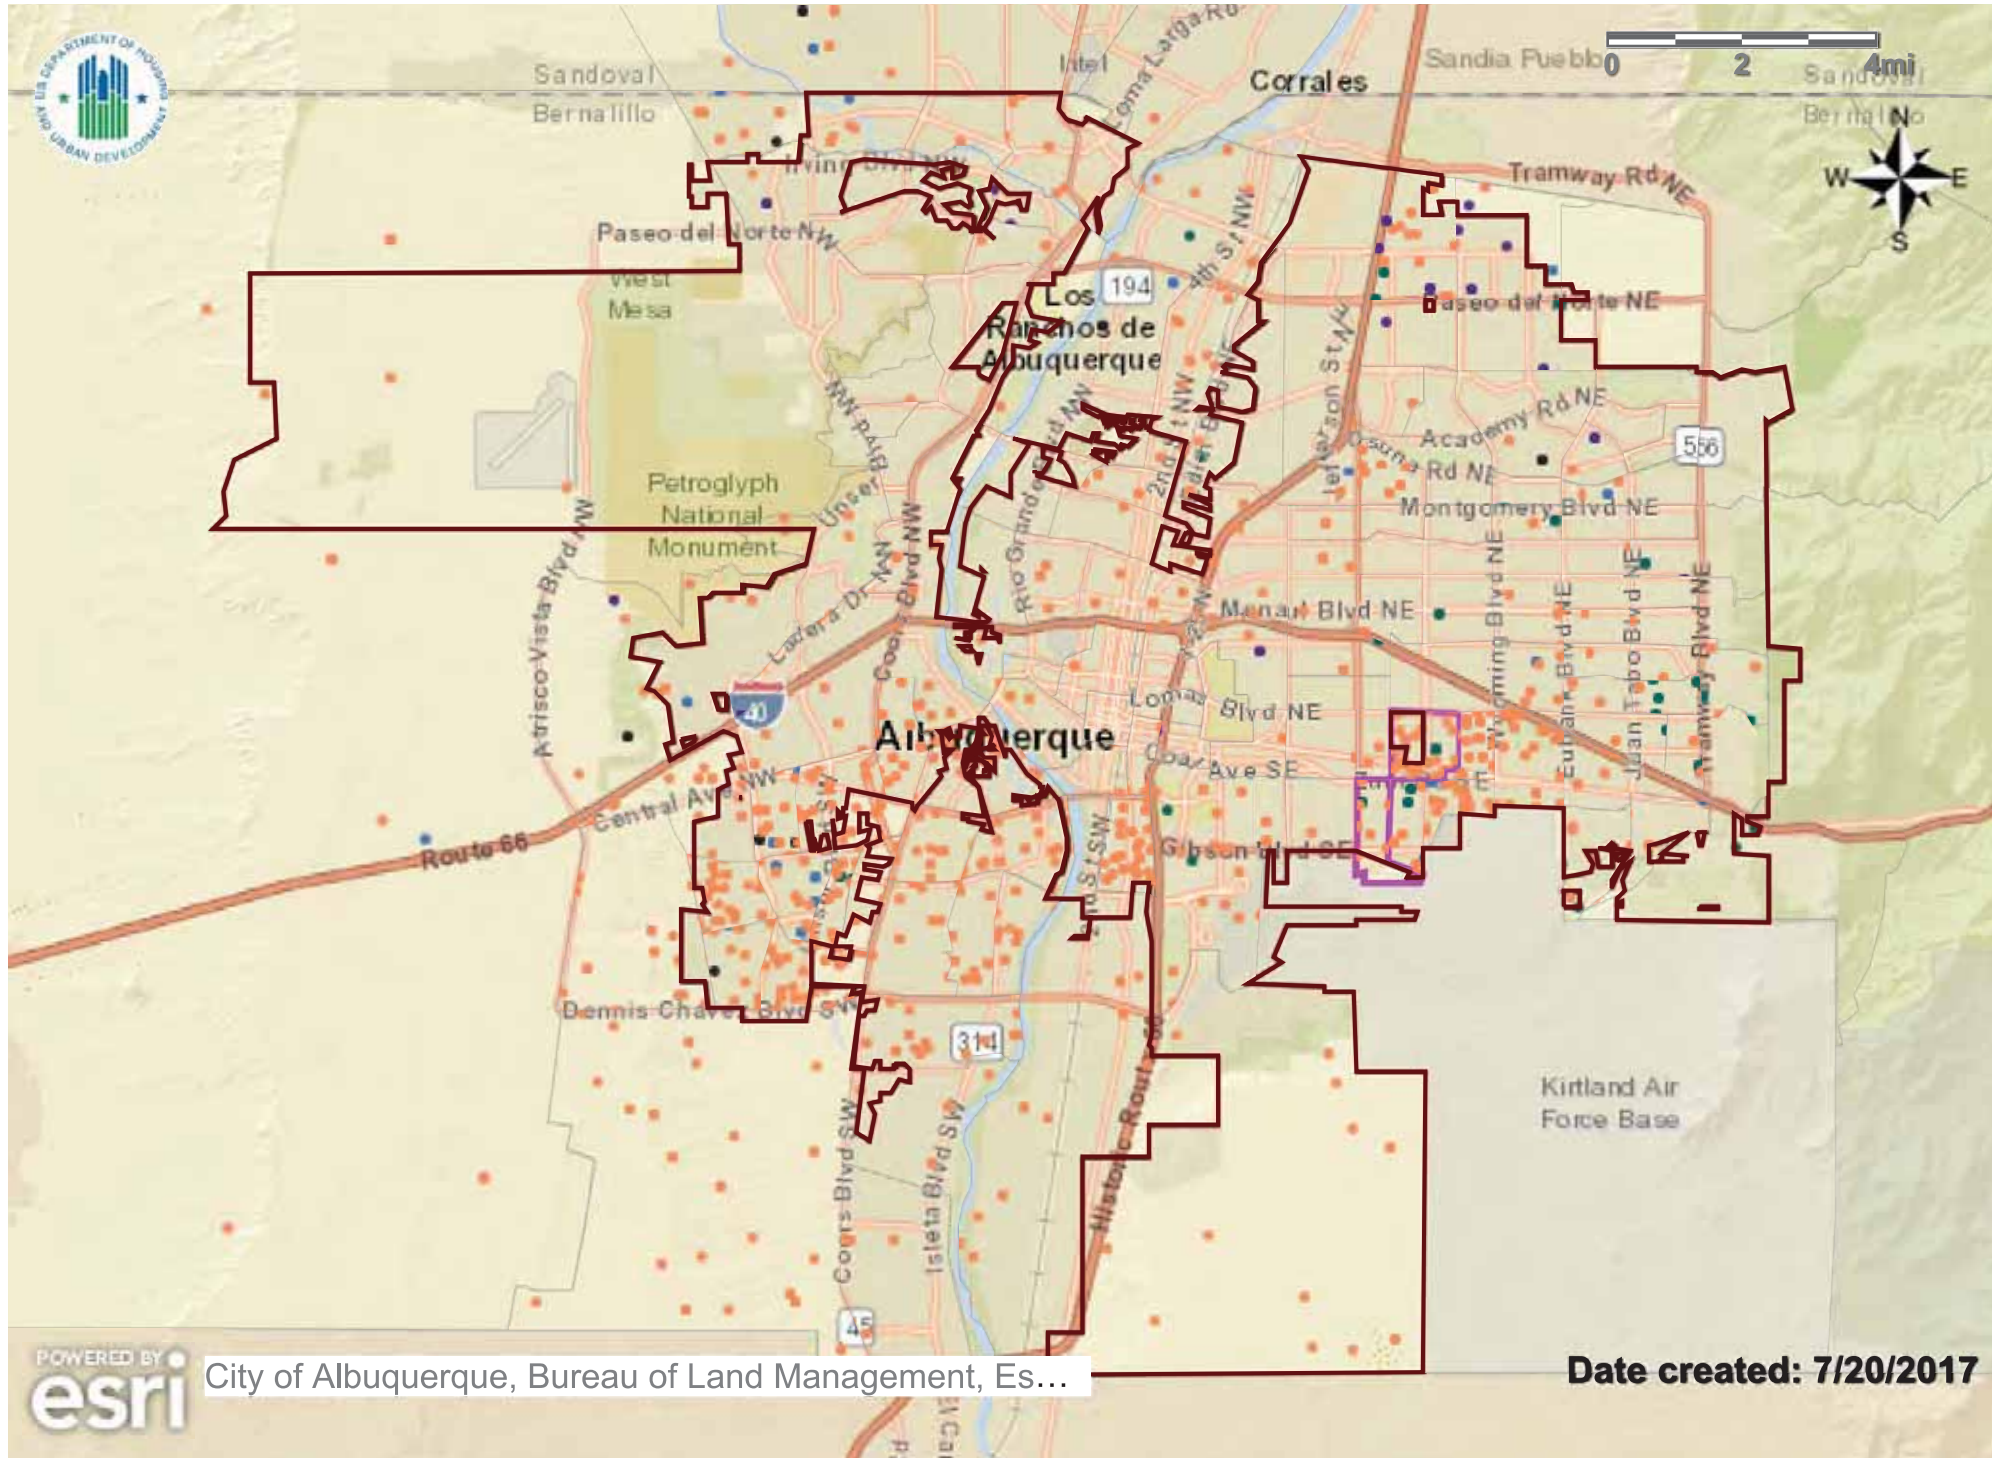

HUD Affirmatively Furthering Fair Housing Data and Mapping Tool

Legend

Jurisdiction

National Origin (Top 5 in Descending Order)

1 Dot = 75 People

Mexico

Vietnam

Cuba

India

Philippines

TRACT

R/ECAP

Name: Map 3 - National Origin

Description: Current national origin (5 most populous) dot density map for Jurisdiction and Region with R/ECAPs

Jurisdiction: Albuquerque (CDBG, HOME, ESG)

Region: Albuquerque, NM