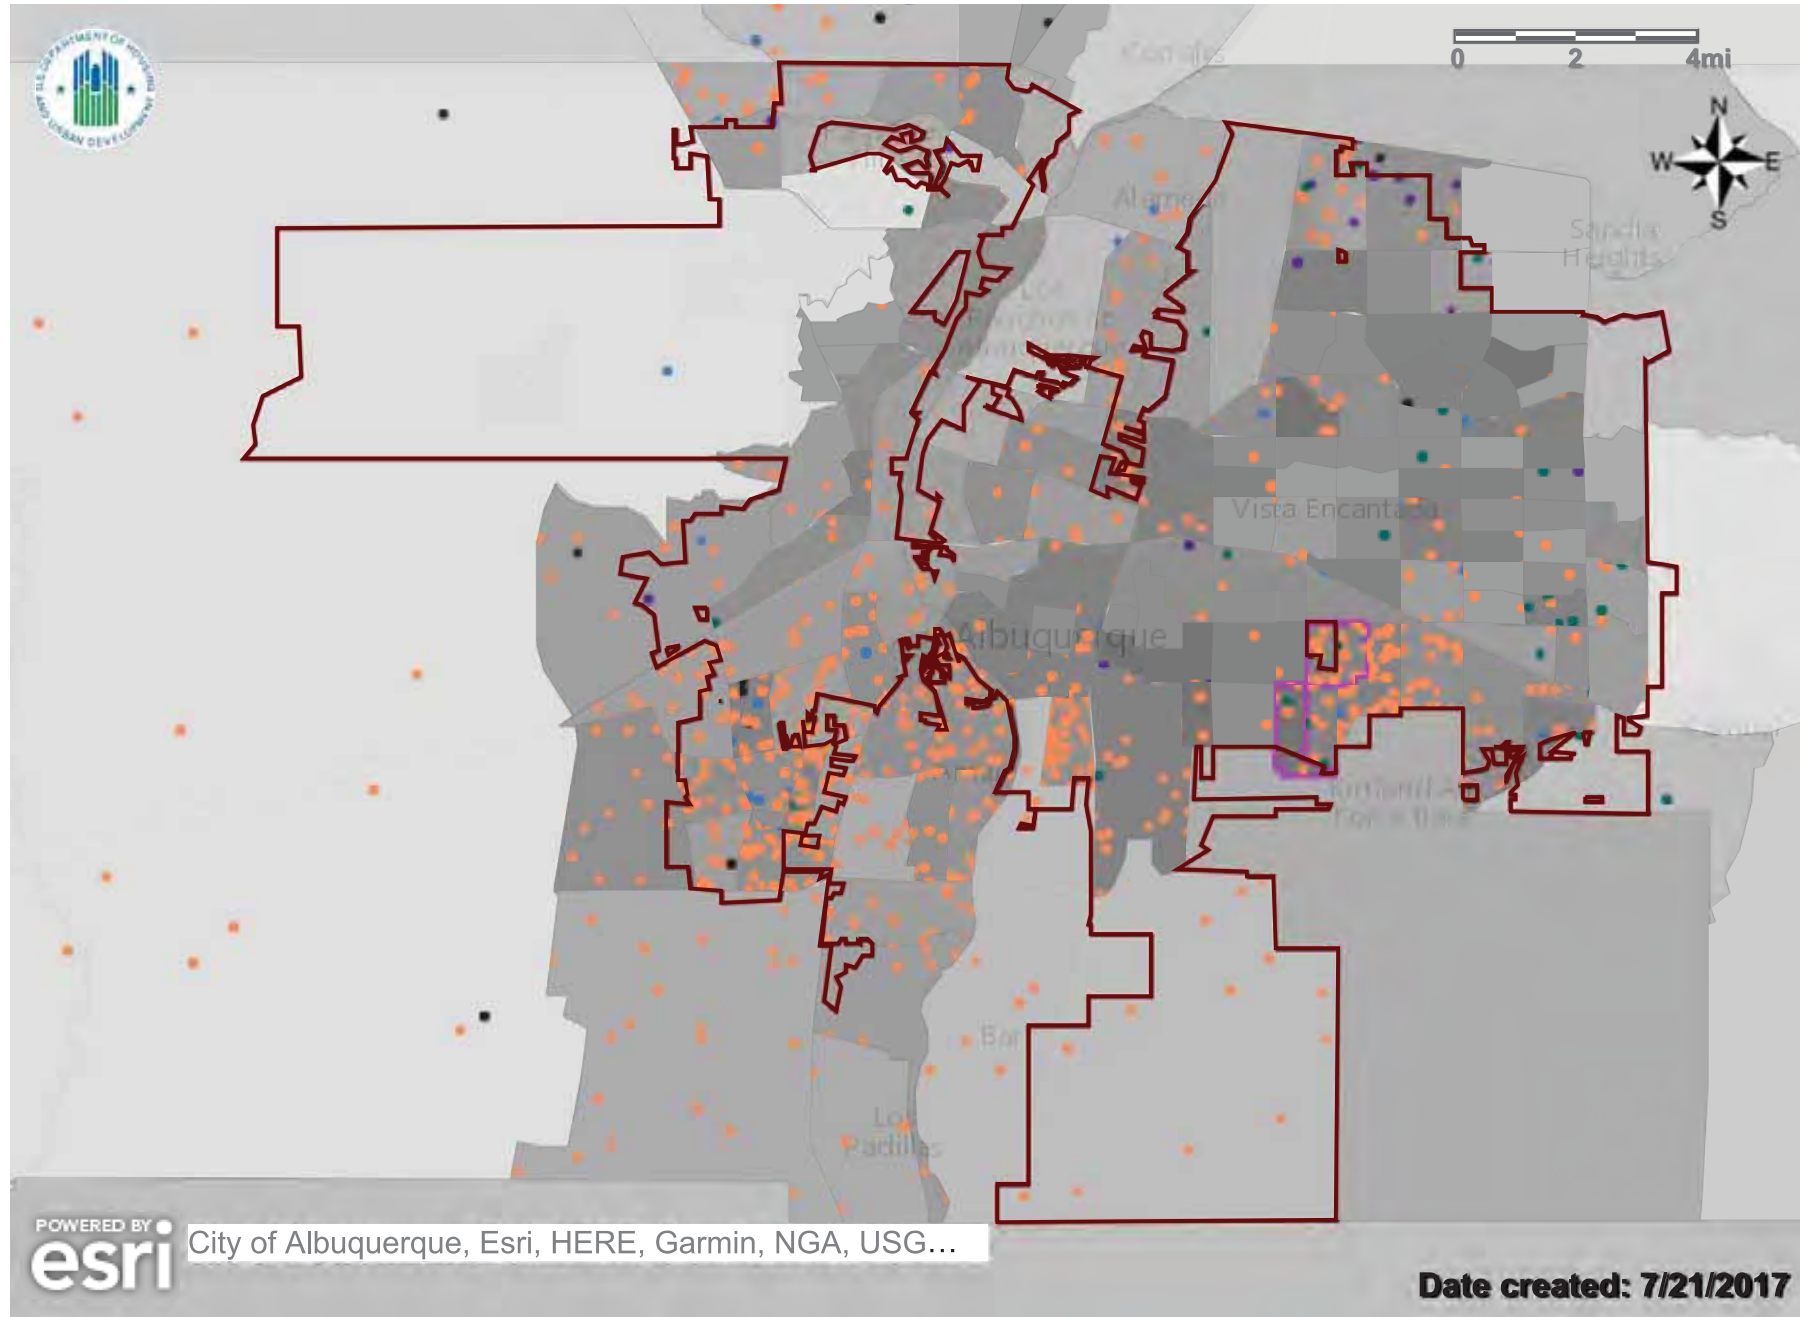

HUD Affirmatively Furthering Fair Housing Data and Mapping Tool

Jurisdiction

Demographics 2010

1 Dot = 75 People

- White, Non-Hispanic
- Black, Non-Hispanic
- Native American, Non-Hispanic
- Asian/Pacific Islander, Non-Hispanic
- Hispanic
- Other, Non-Hispanic
- Multi-racial, Non-Hispanic

R/ECAP

Transit Trips Index

- 0 - 10
- 10.1 - 20
- 20.1 - 30
- 30.1 - 40
- 40.1 - 50
- 50.1 - 60
- 60.1 - 70
- 70.1 - 80
- 80.1 - 90
- 90.1 - 100

Name: Map 10 - Demographics and Transit Trips

Description: Transit Trips Index for Jurisdiction and Region with race/ethnicity, national origin, family status and R/ECAPs

Jurisdiction: Albuquerque (CDBG, HOME, ESG)

Region: Albuquerque, NM

POWERED BY City of Albuquerque, Esri, HERE, Garmin, NGA, USG...

Date created: 7/21/2017

HUD Affirmatively Furthering Fair Housing Data and Mapping Tool

Legend

Jurisdiction

National Origin (Top 5 in Descending Order)

1 Dot = 75 People

Mexico

Vietnam

Cuba

India