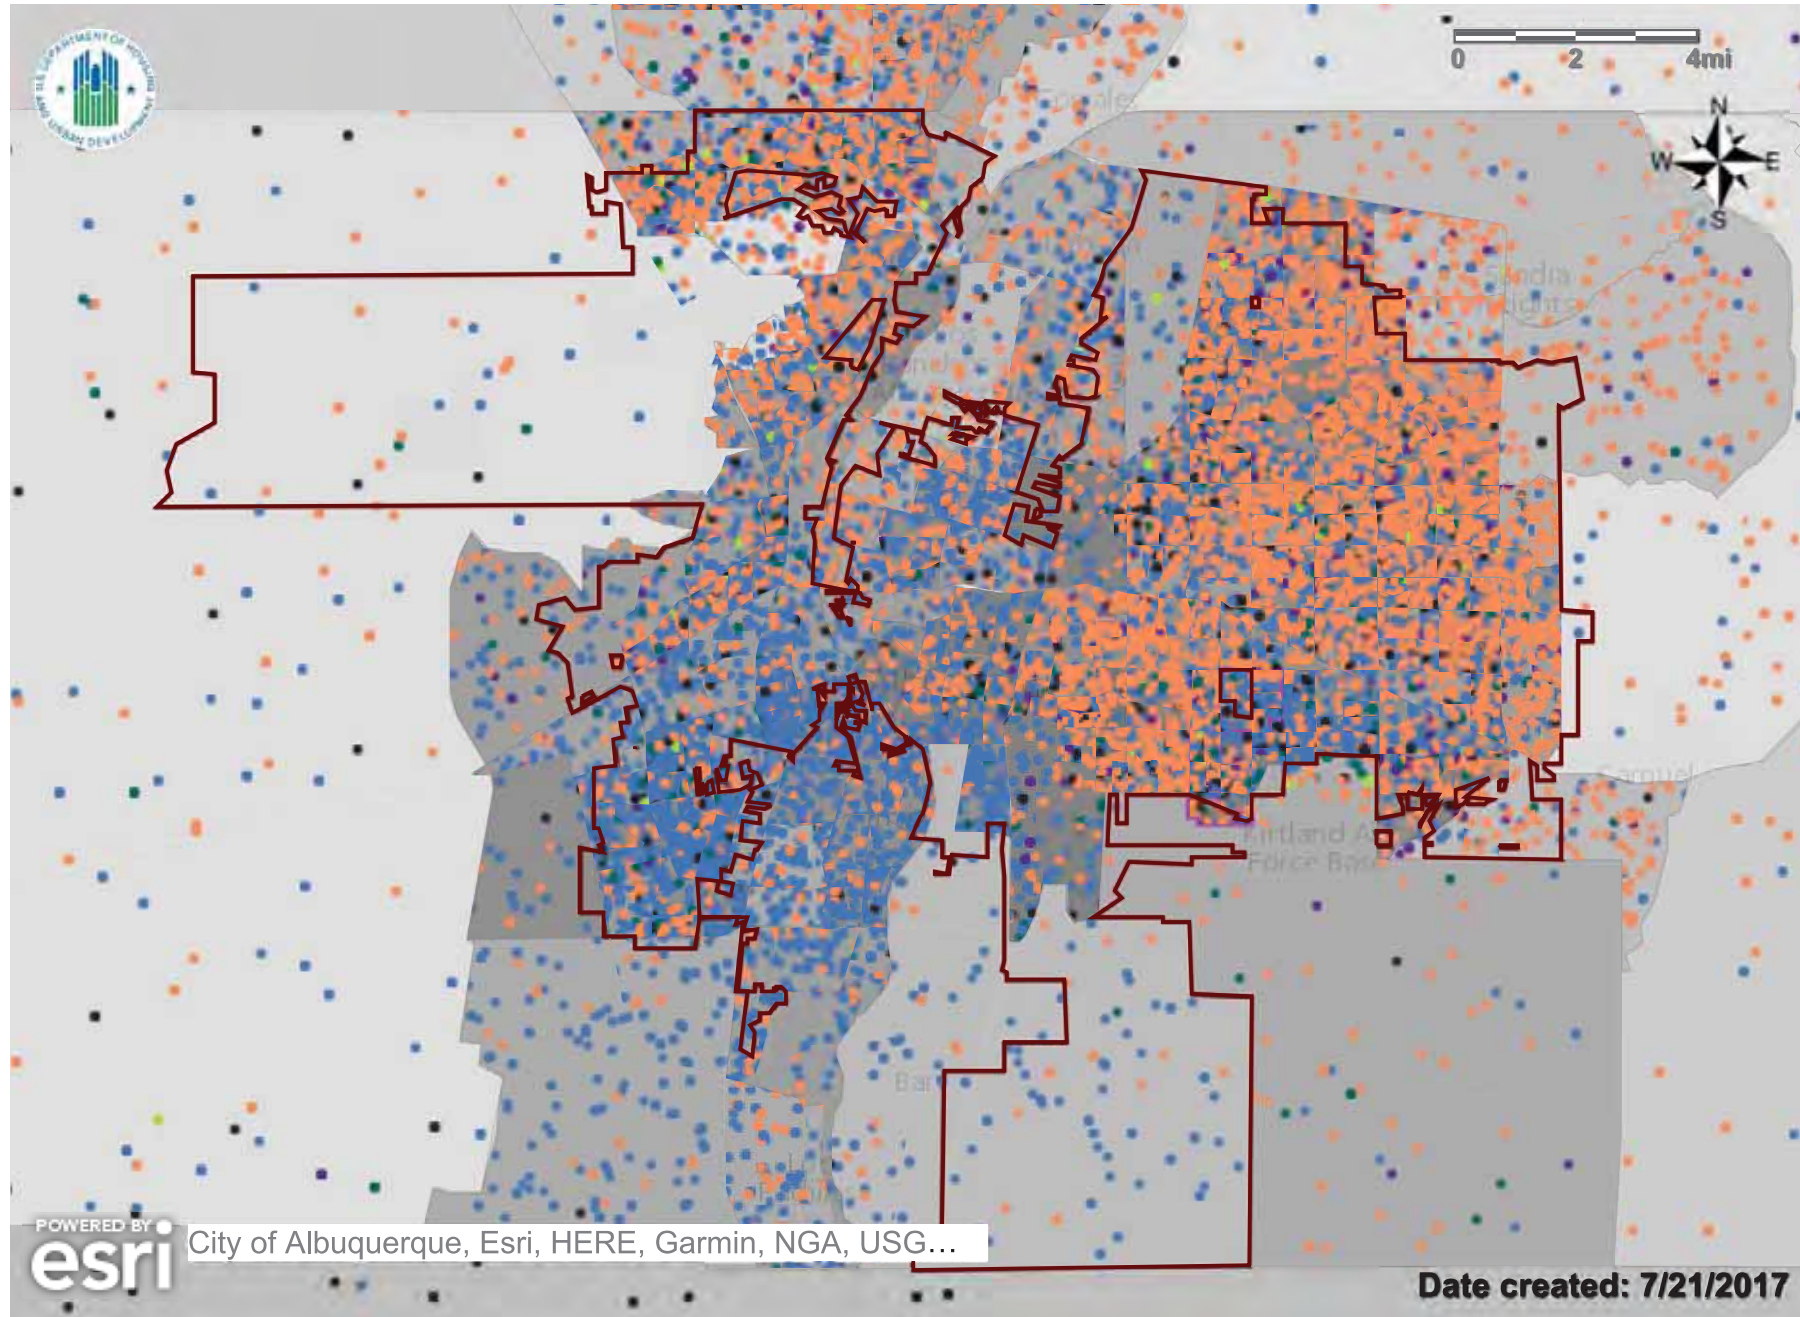

HUD Affirmatively Furthering Fair Housing Data and Mapping Tool

Jurisdiction

Demographics 2010

1 Dot = 75 People

- White, Non-Hispanic
- Black, Non-Hispanic
- Native American, Non-Hispanic
- Asian/Pacific Islander, Non-Hispanic
- Hispanic
- Other, Non-Hispanic
- Multi-racial, Non-Hispanic

R/ECAP

Transit Trips Index

- 0 - 10
- 10.1 - 20
- 20.1 - 30
- 30.1 - 40
- 40.1 - 50
- 50.1 - 60
- 60.1 - 70
- 70.1 - 80
- 80.1 - 90
- 90.1 - 100

Name: Map 10 - Demographics and Transit Trips

Description: Transit Trips Index for Jurisdiction and Region with race/ethnicity, national origin, family status and R/ECAPs

Legend

Jurisdiction

National Origin (Top 5 in Descending Order)

1 Dot = 75 People

Mexico

Vietnam

Cuba

India

Description: Transit Trips Index for Jurisdiction and Region with race/ethnicity, national origin, family status and R/ECAPs

Jurisdiction: Albuquerque (CDBG, HOME, ESG)

Region: Albuquerque, NM