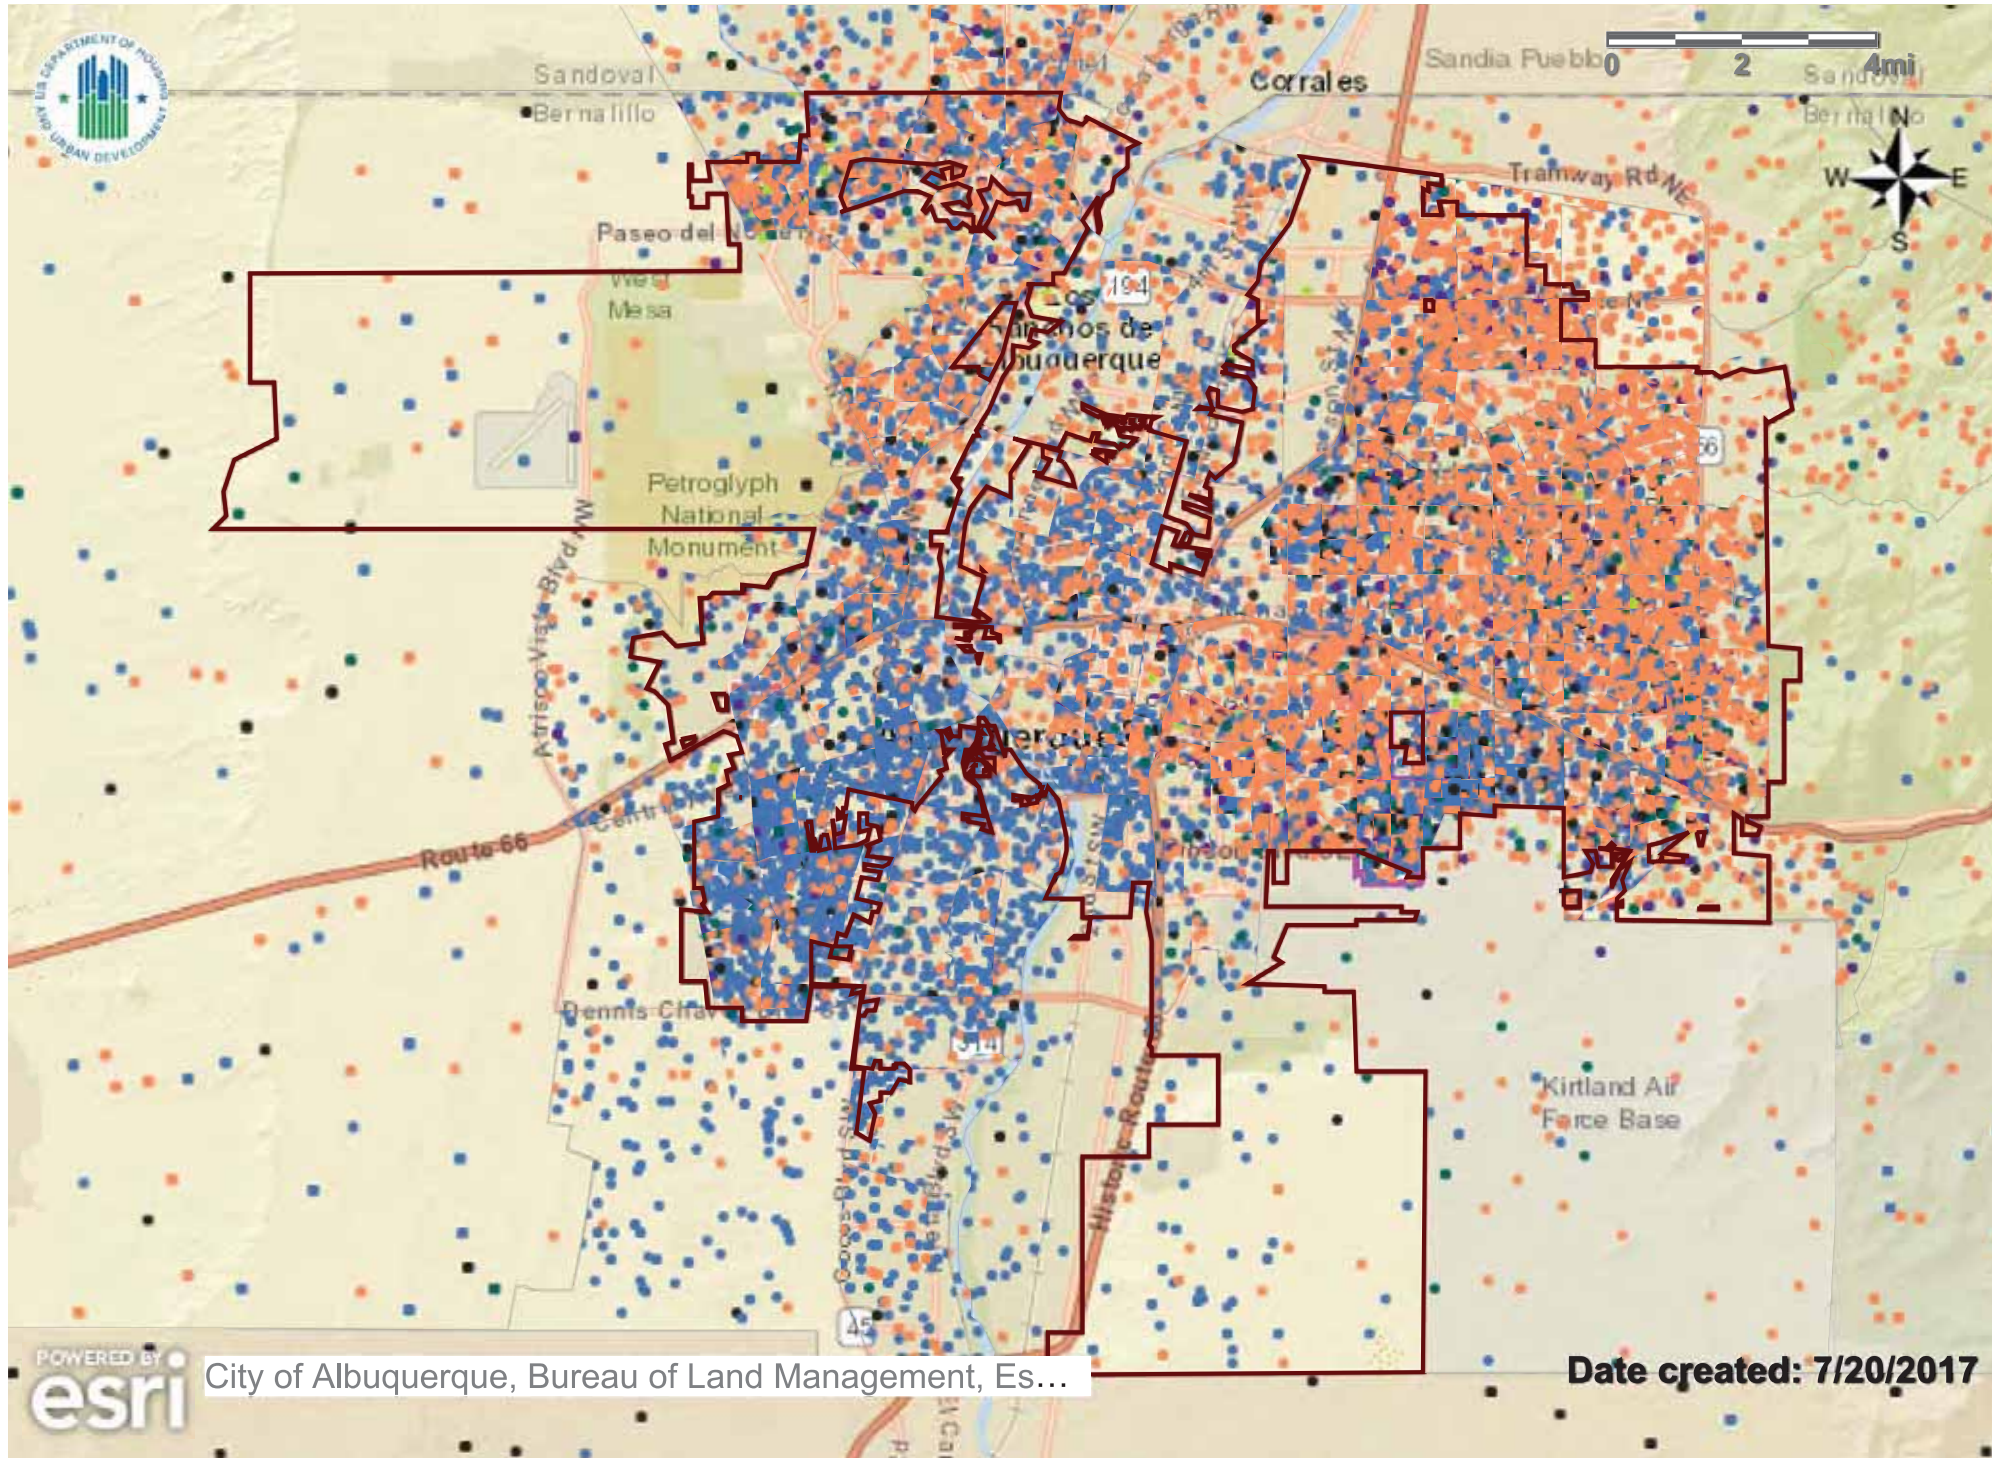

HUD Affirmatively Furthering Fair Housing Data and Mapping Tool

Jurisdiction

Demographics 2010

1 Dot = 75 People

- White, Non-Hispanic
- Black, Non-Hispanic
- Native American, Non-Hispanic
- Asian/Pacific Islander, Non-Hispanic
- Hispanic
- Other, Non-Hispanic
- Multi-racial, Non-Hispanic

TRACT

R/ECAP

Name: Map 1 - Race/Ethnicity

Description: Current race/ethnicity dot density map for Jurisdiction and Region with R/ECAPs

Jurisdiction: Albuquerque (CDBG, HOME, ESG)

Region: Albuquerque, NM