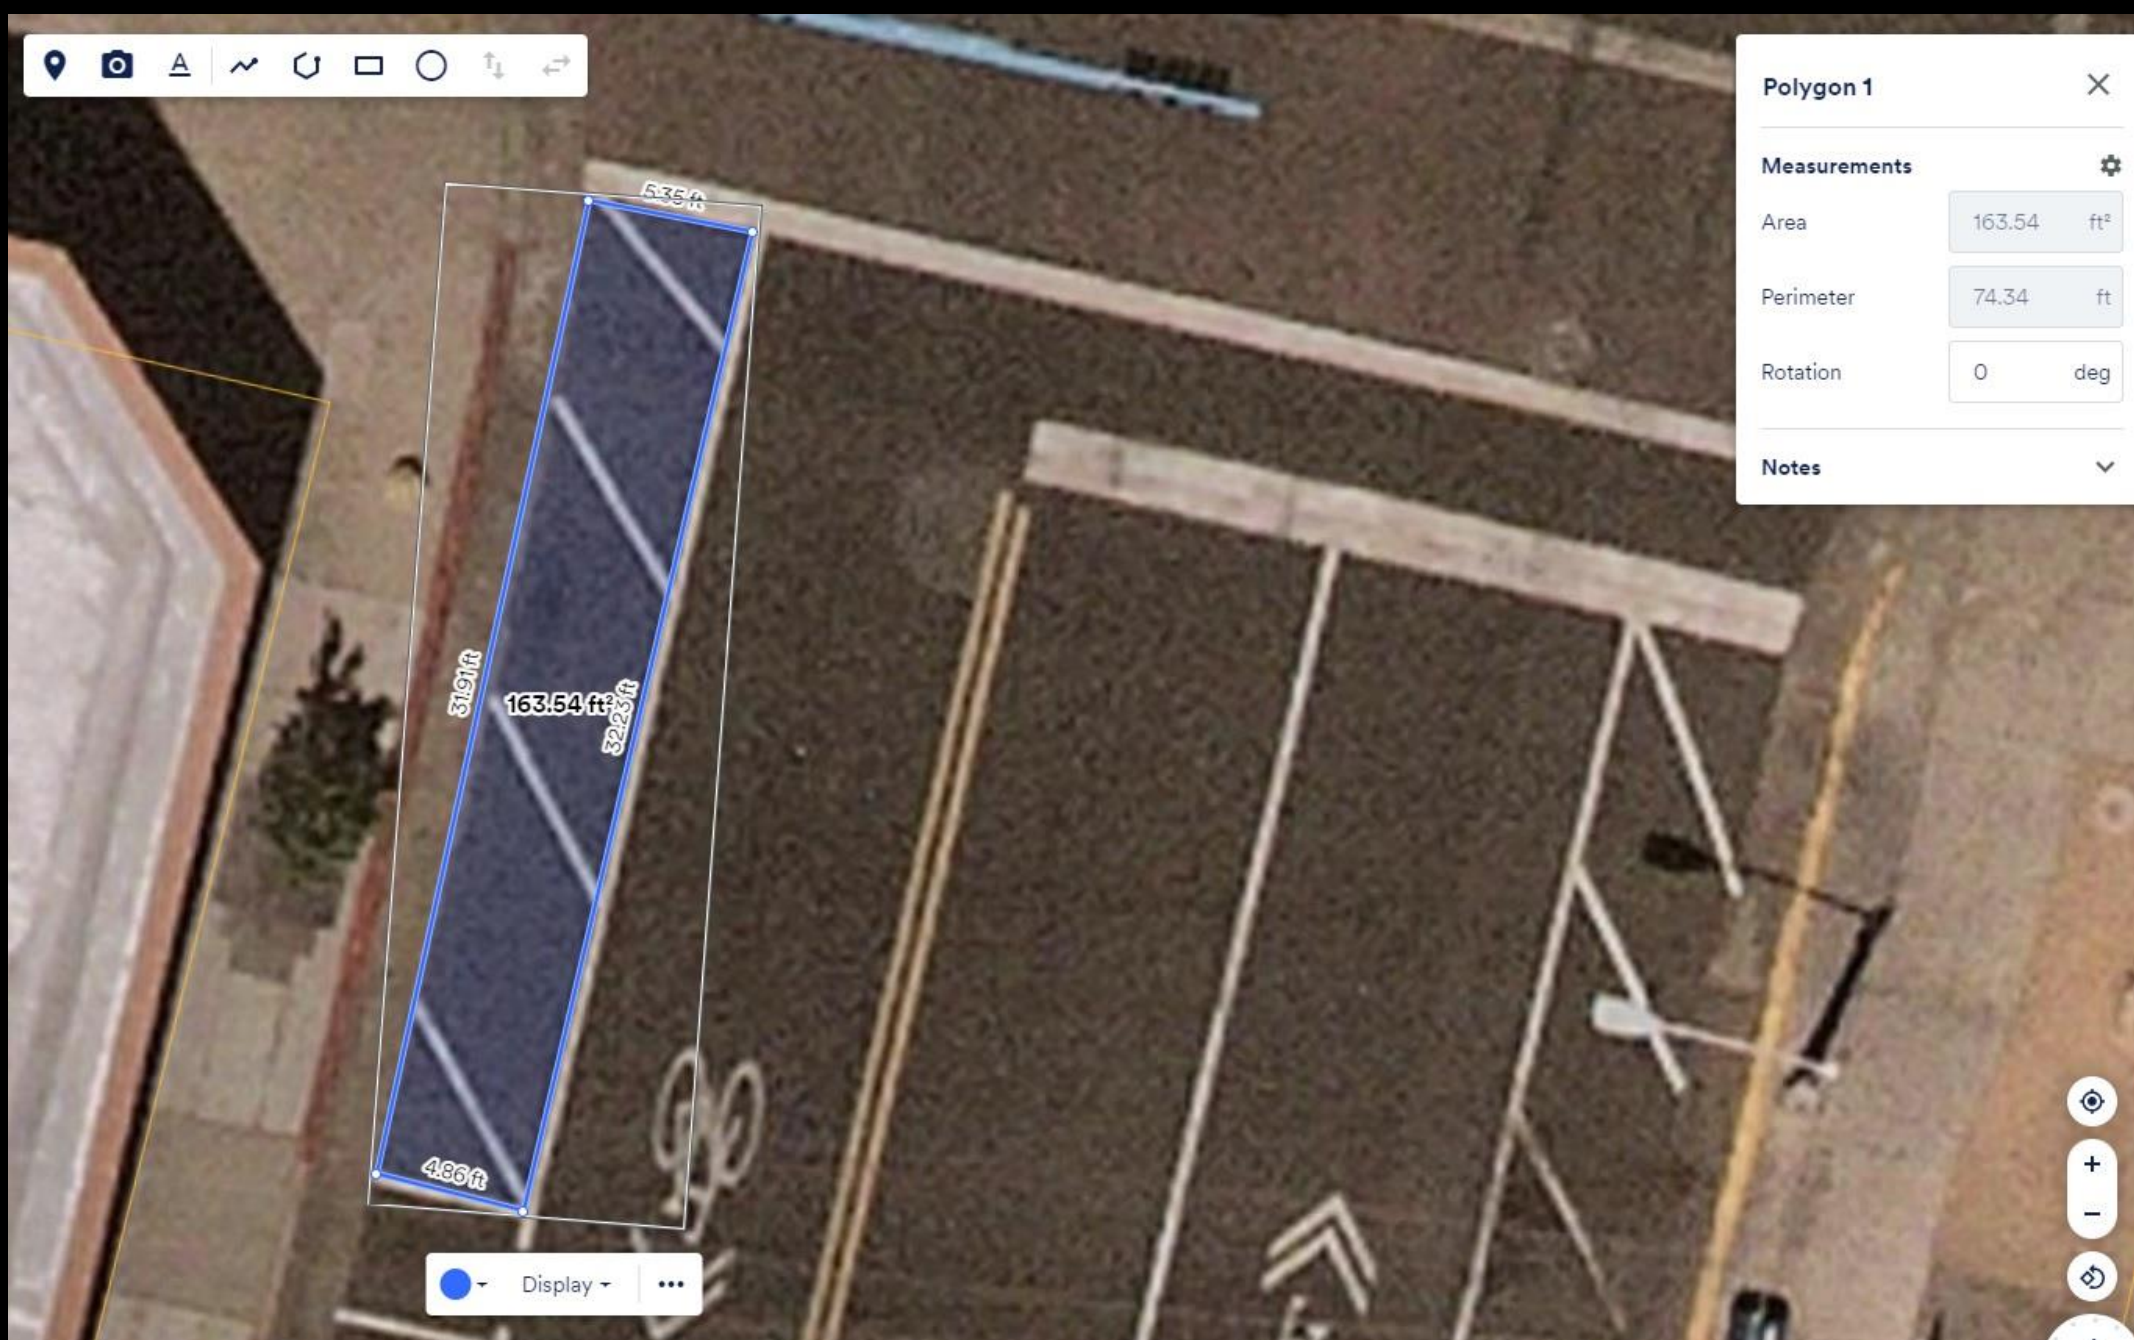

3rd and Central Mural Site Images

Facing Central

Facing South

Overall
Aerial View

Vertical < Fri Jun 23 2023 > [Navigation icons]

[Map controls: compass, zoom in (+), zoom out (-), street view, and navigation arrow]

Detail of Site

Detail
with Dimensions