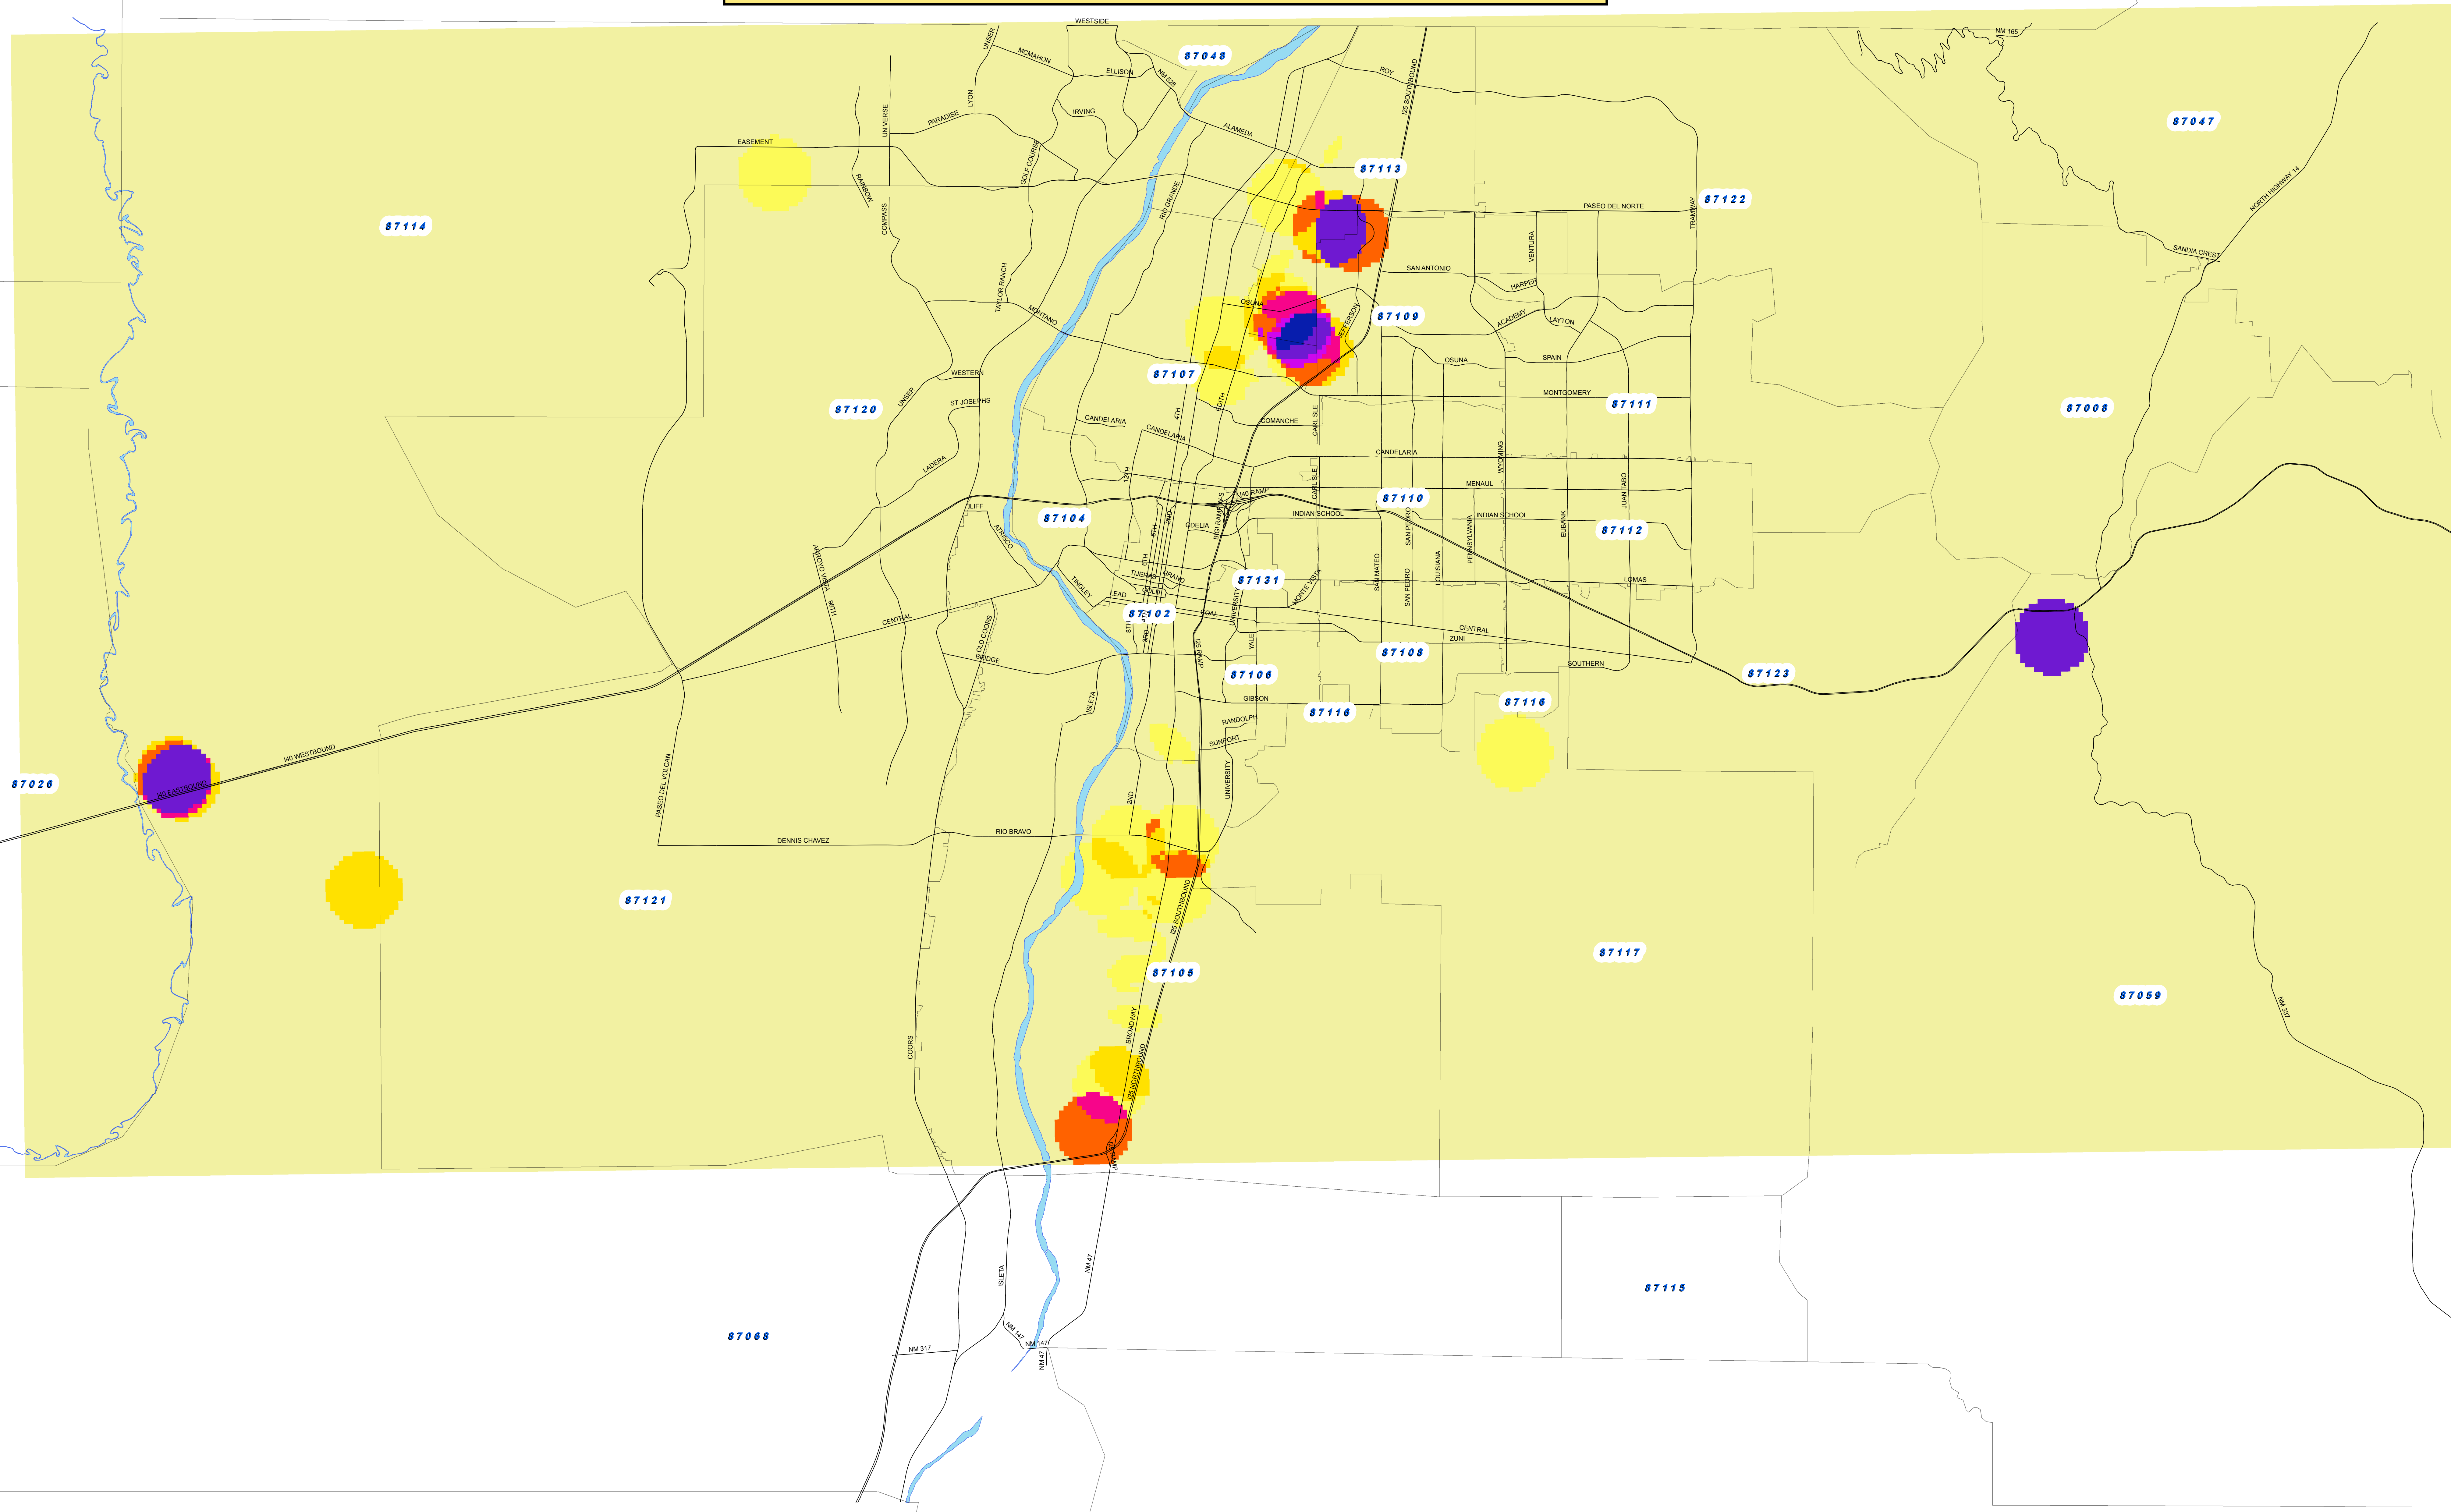

Legend

TSP Density