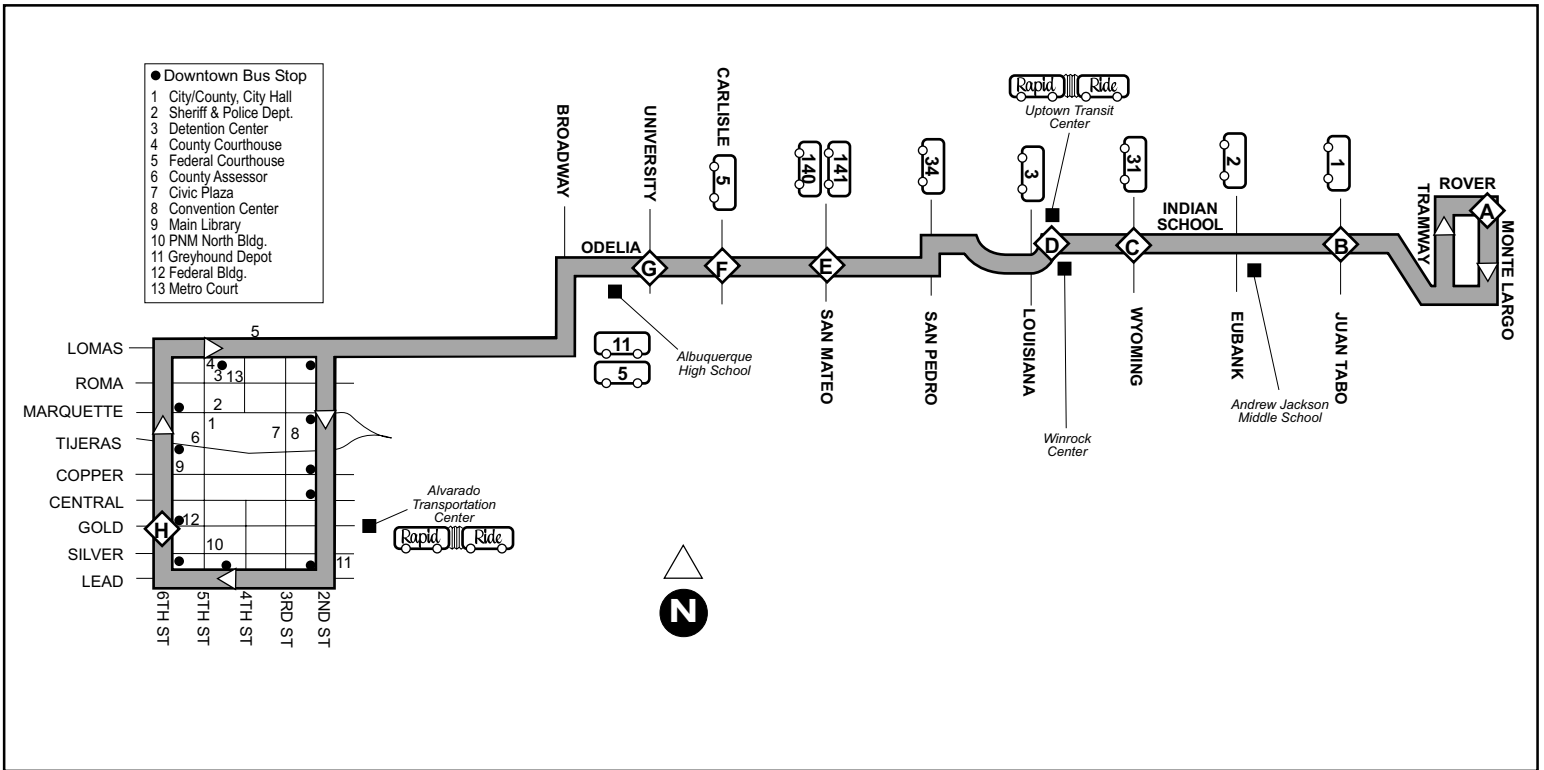

Route 6 / Ruta 6 - Indian School Rd. Effective 08/20/05

Route 6 - Weekday Westbound

MONTE LARGO & ROVER	INDIAN SCHOOL & JUAN TABO	INDIAN SCHOOL & WYOMING	UPTOWN TRANSIT CENTER	INDIAN SCHOOL & SAN MATEO	INDIAN SCHOOL & CARLISLE	INDIAN SCHOOL & UNIVERSITY	INDIAN SCHOOL & UNIVERSITY	6TH STREET & GOLD
A	B	C	D	E	F	G	G	H
608a	614a	622a	625a	632a	636a	639a	639a	651a
708a	714a	722a	725a	732a	736a	739a	739a	751a

Route 6- Weekday Eastbound

6TH STREET & GOLD	INDIAN SCHOOL & UNIVERSITY	INDIAN SCHOOL & CARLISLE	INDIAN SCHOOL & SAN MATEO	UPTOWN TRANSIT CENTER	INDIAN SCHOOL & WYOMING	INDIAN SCHOOL & JUAN TABO	MONTE LARGO & ROVER
H	G	F	E	D	C	B	A
448p	458p	503p	507p	514p	518p	526p	533p
520p	530p	535p	539p	546p	550p	558p	605p