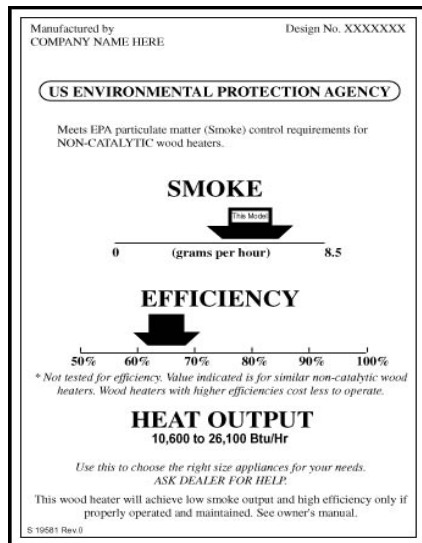

List of EPA Certified Wood Stoves May 22, 2009

EPA Wood Heater Program

Enclosed is the list of wood stoves certified by the United States Environmental Protection Agency (EPA). An EPA certified wood stove or wood heating appliance has been independently tested by an accredited laboratory to meet a particulate emissions limit of 7.5* grams per hour for noncatalytic wood stoves and 4.1* grams per hour for catalytic wood stoves. All wood heating appliances subject to the New Source Performance Standard for New Residential Wood Heaters under the Clean Air Act offered for sale in the United States are required to meet these emission limits. An EPA certified wood stove can be identified by a temporary paper label attached to the front of the wood stove and a permanent metal label affixed to the back or side of the wood stove (See examples below). Please contact John DuPree at 202-564-5950 should you have questions regarding a particular model line or manufacturer.

* **Temporary Wood Stove Label**

Permanent Wood Stove Label

Wood stoves offered for sale in the state of Washington must meet a particulate emissions limit of 4.5 grams per hour for non catalytic wood stoves and 2.5 grams per hour for catalytic wood stoves.